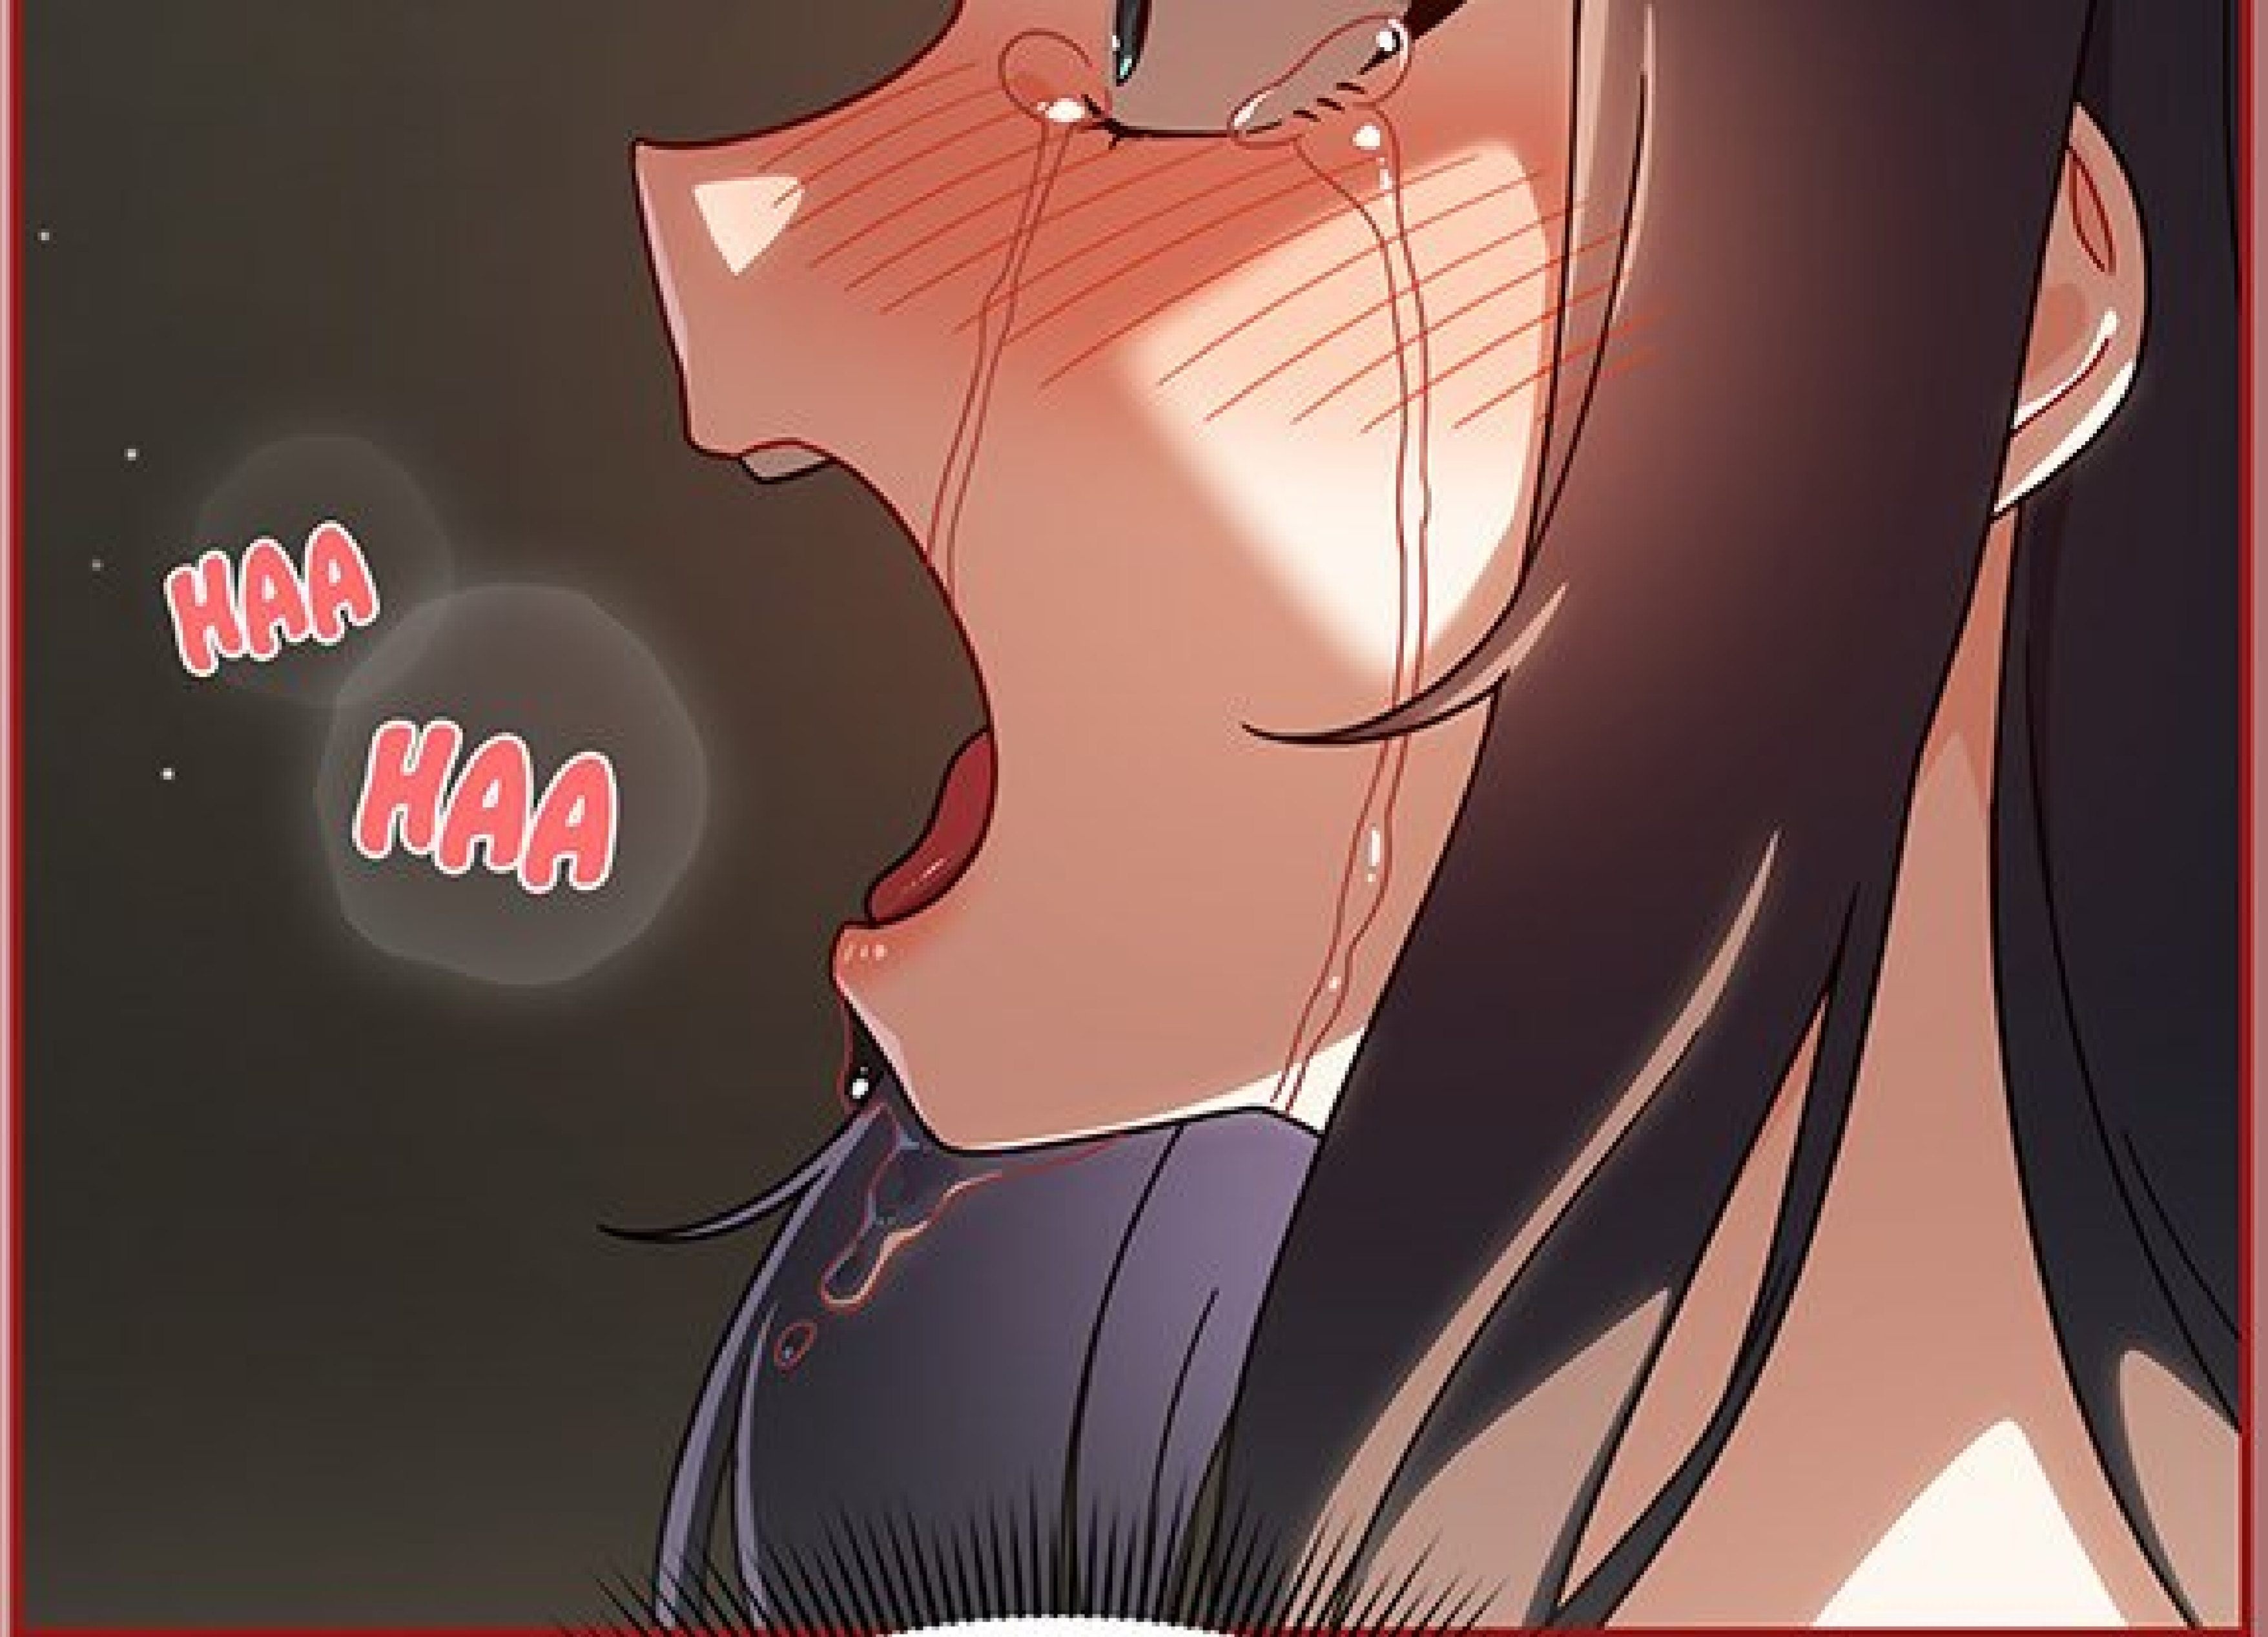

C'EST PAS CE
QUE J'AVAIS À
L'ESPRIT...!