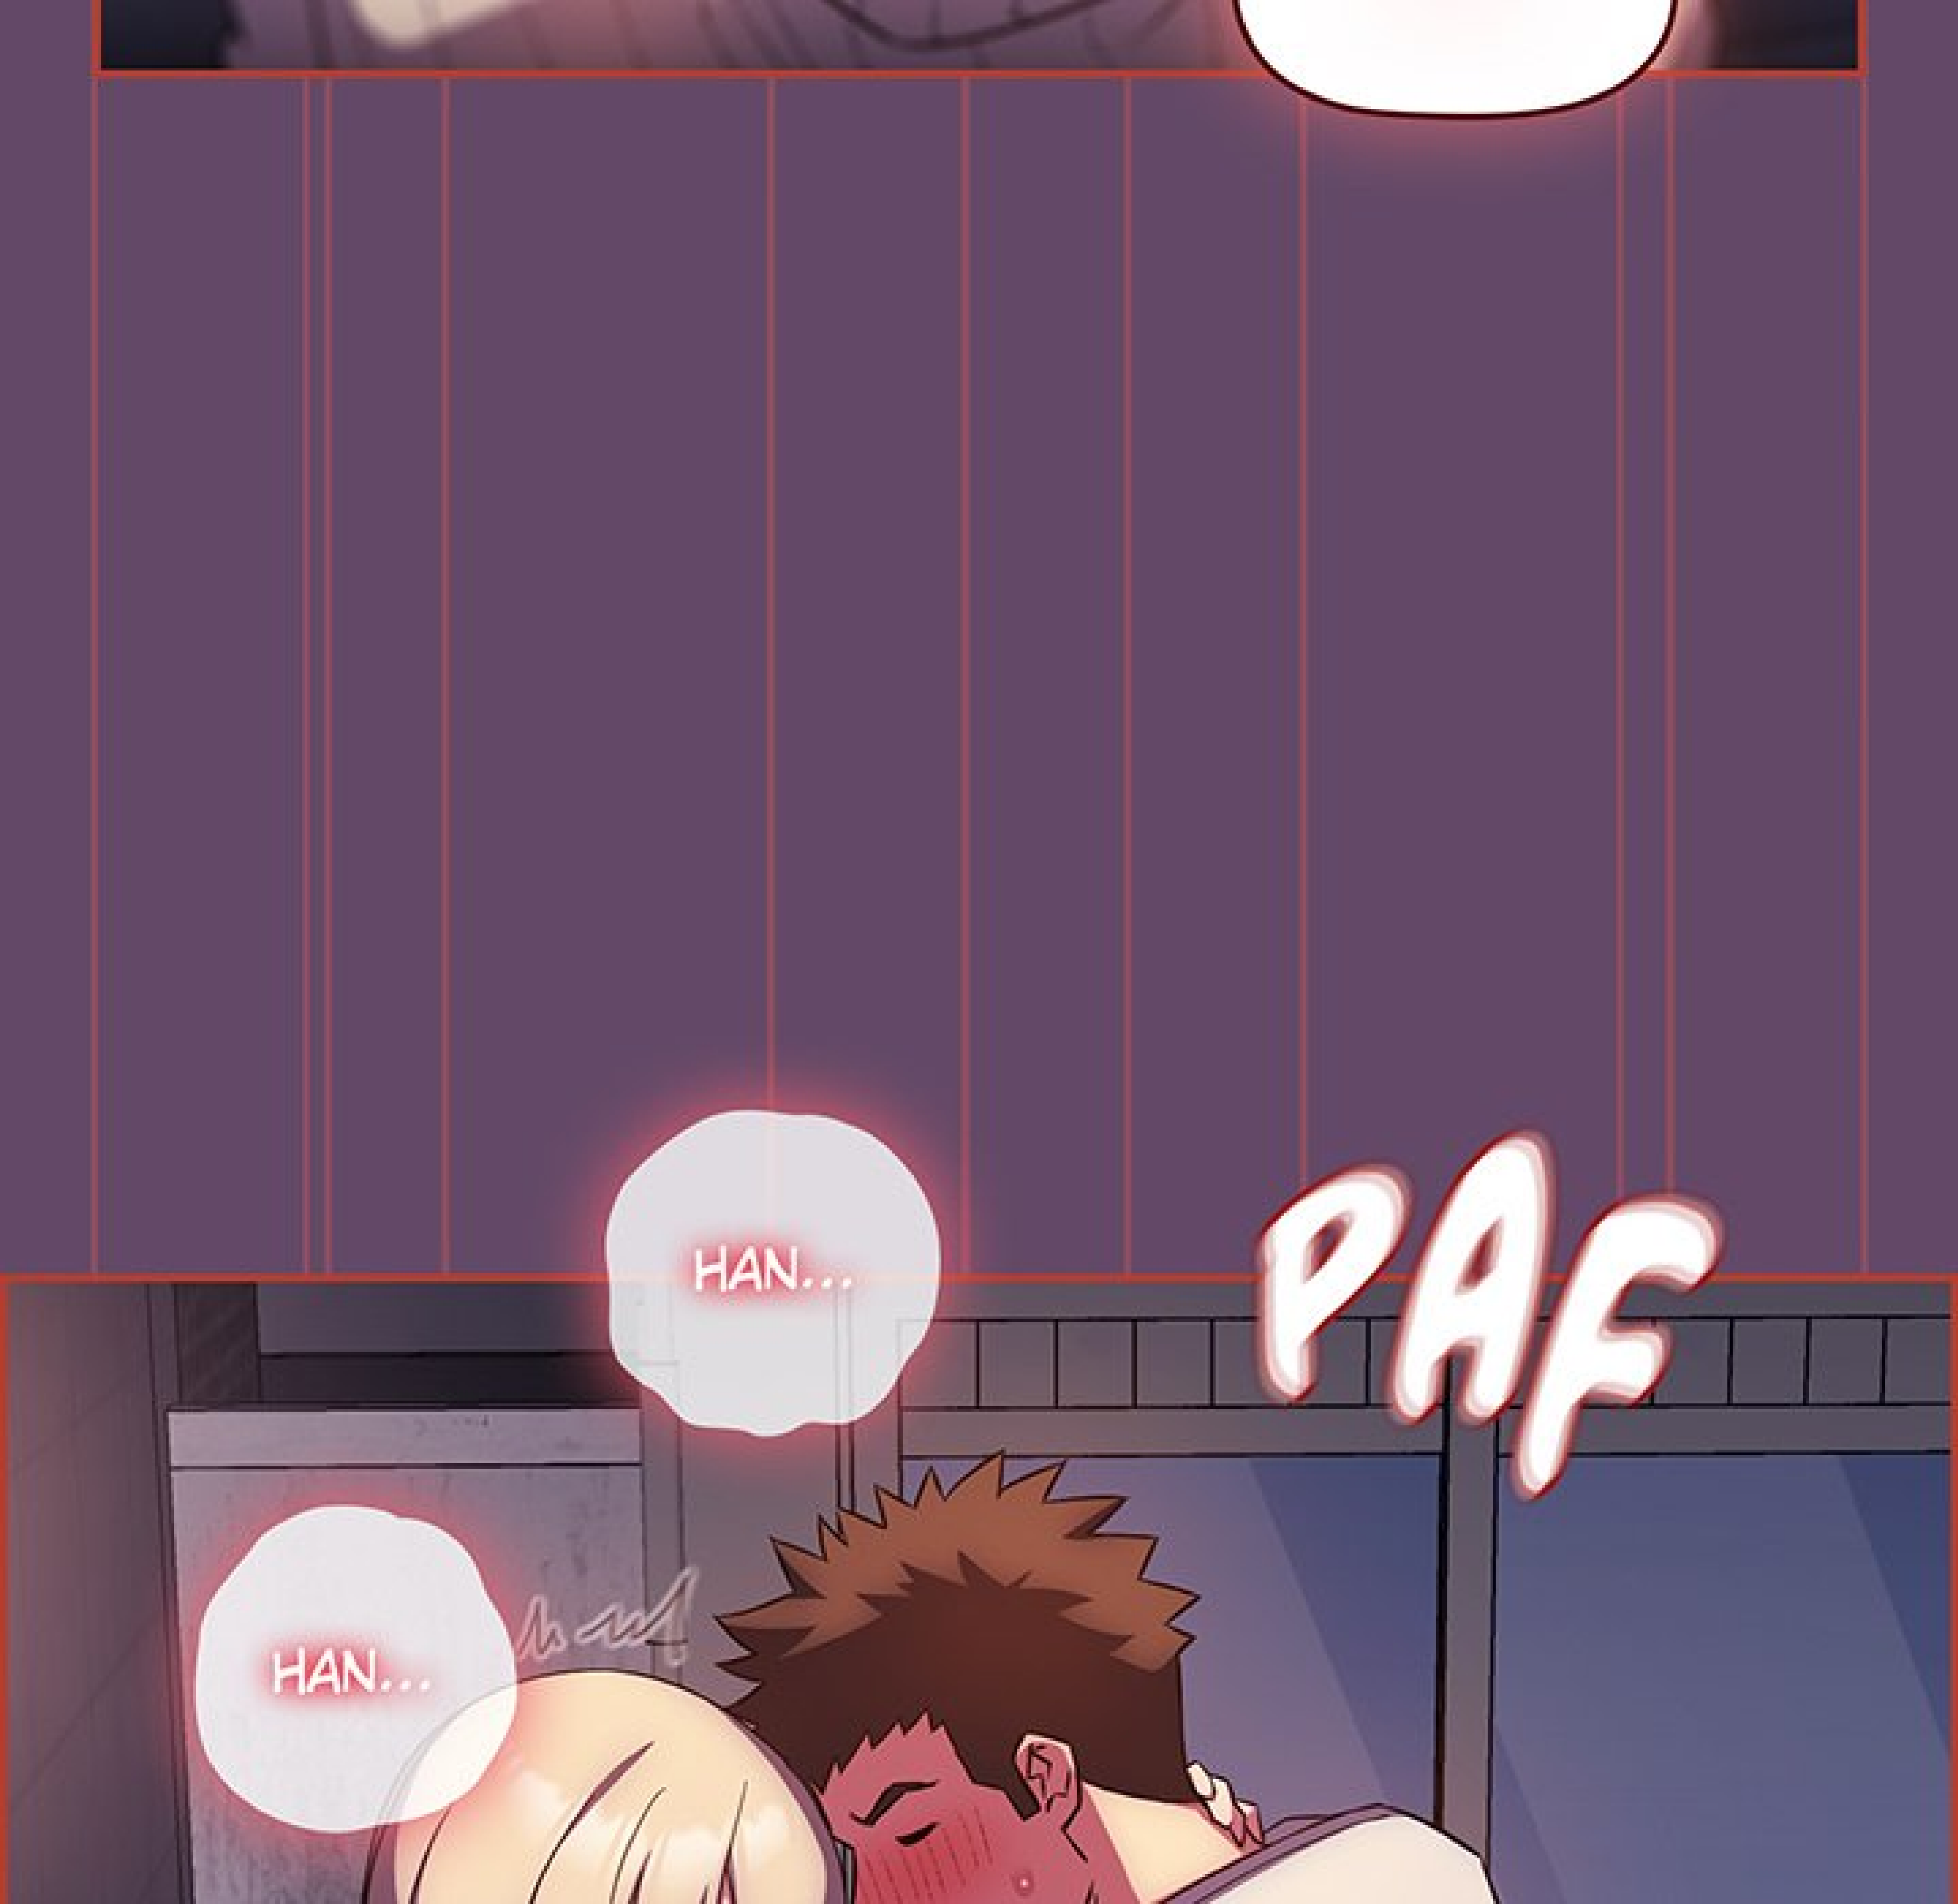

HAN...

PAF

HAN...

to me