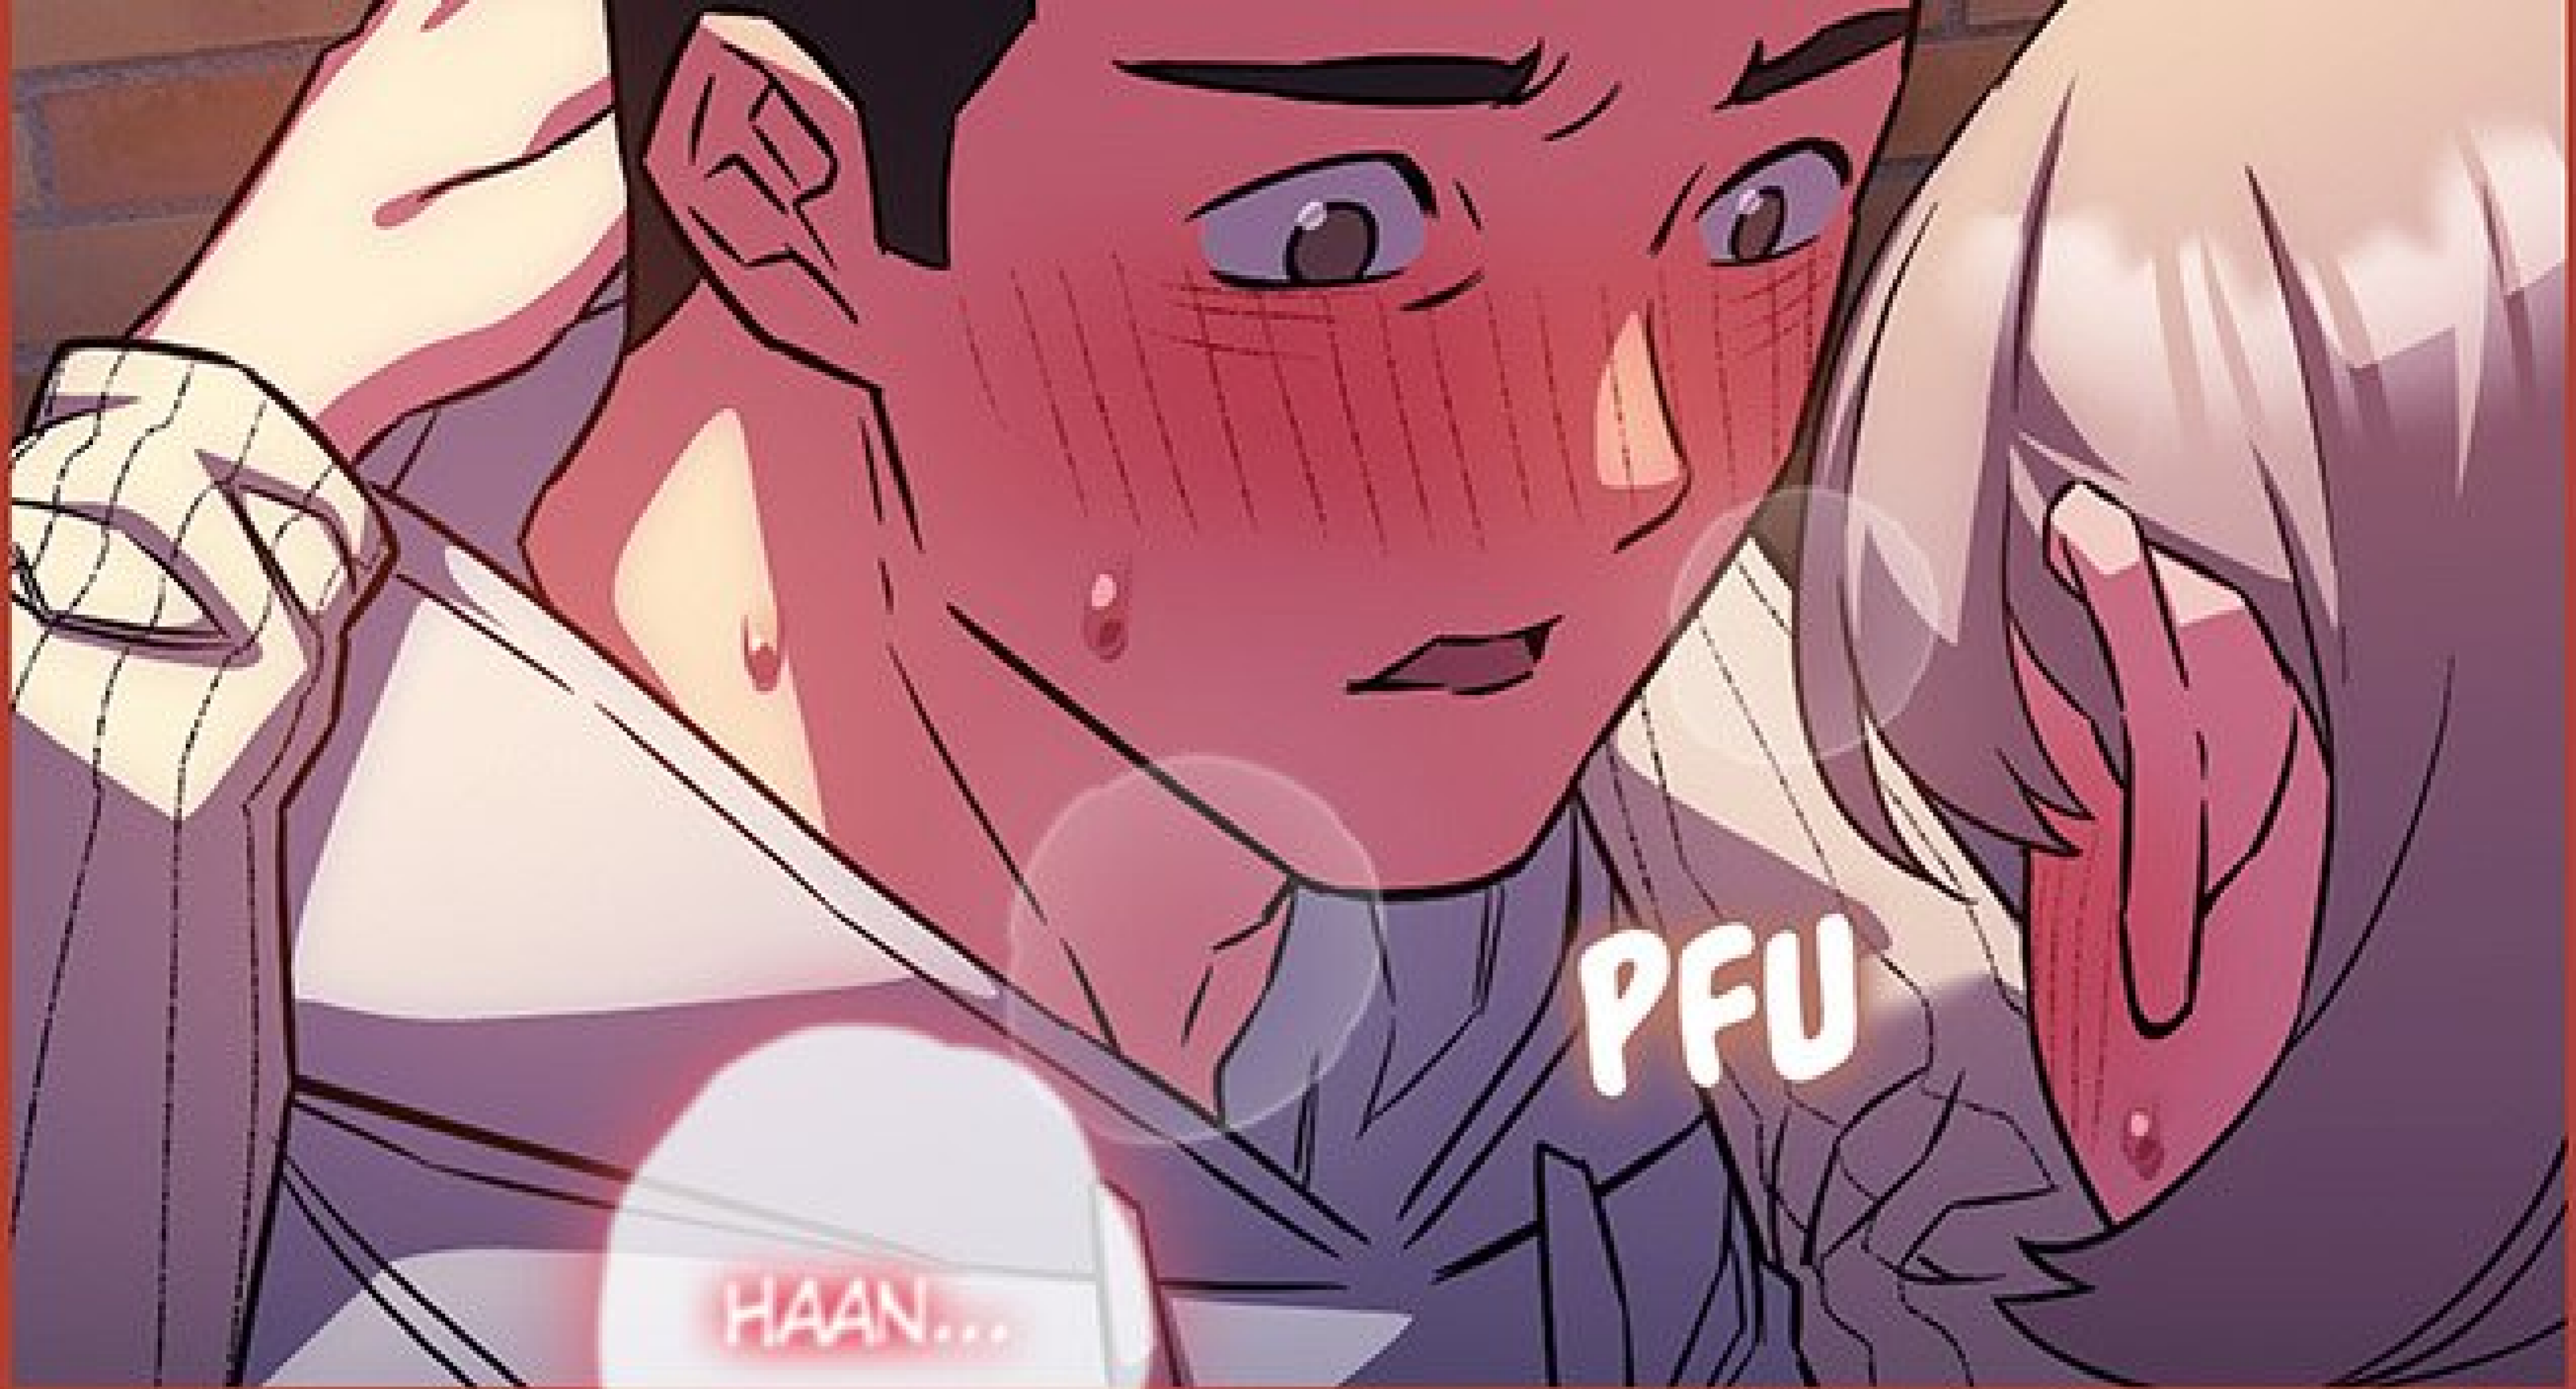

HAAN...

PFU

CIEST SEVV