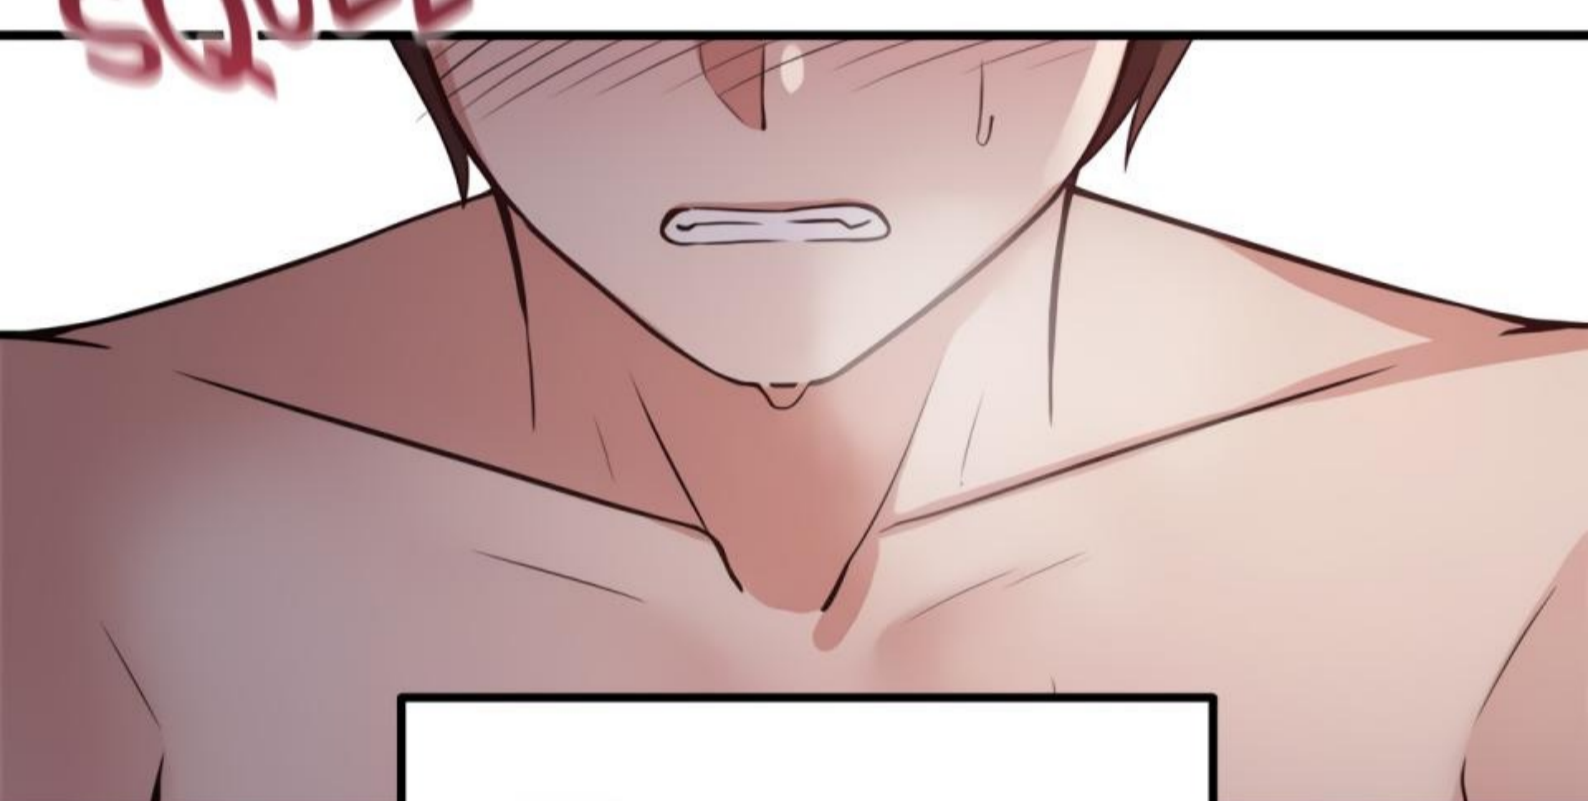

SQUELCH

SQUELCH

Je ne peux plus
me retenir...