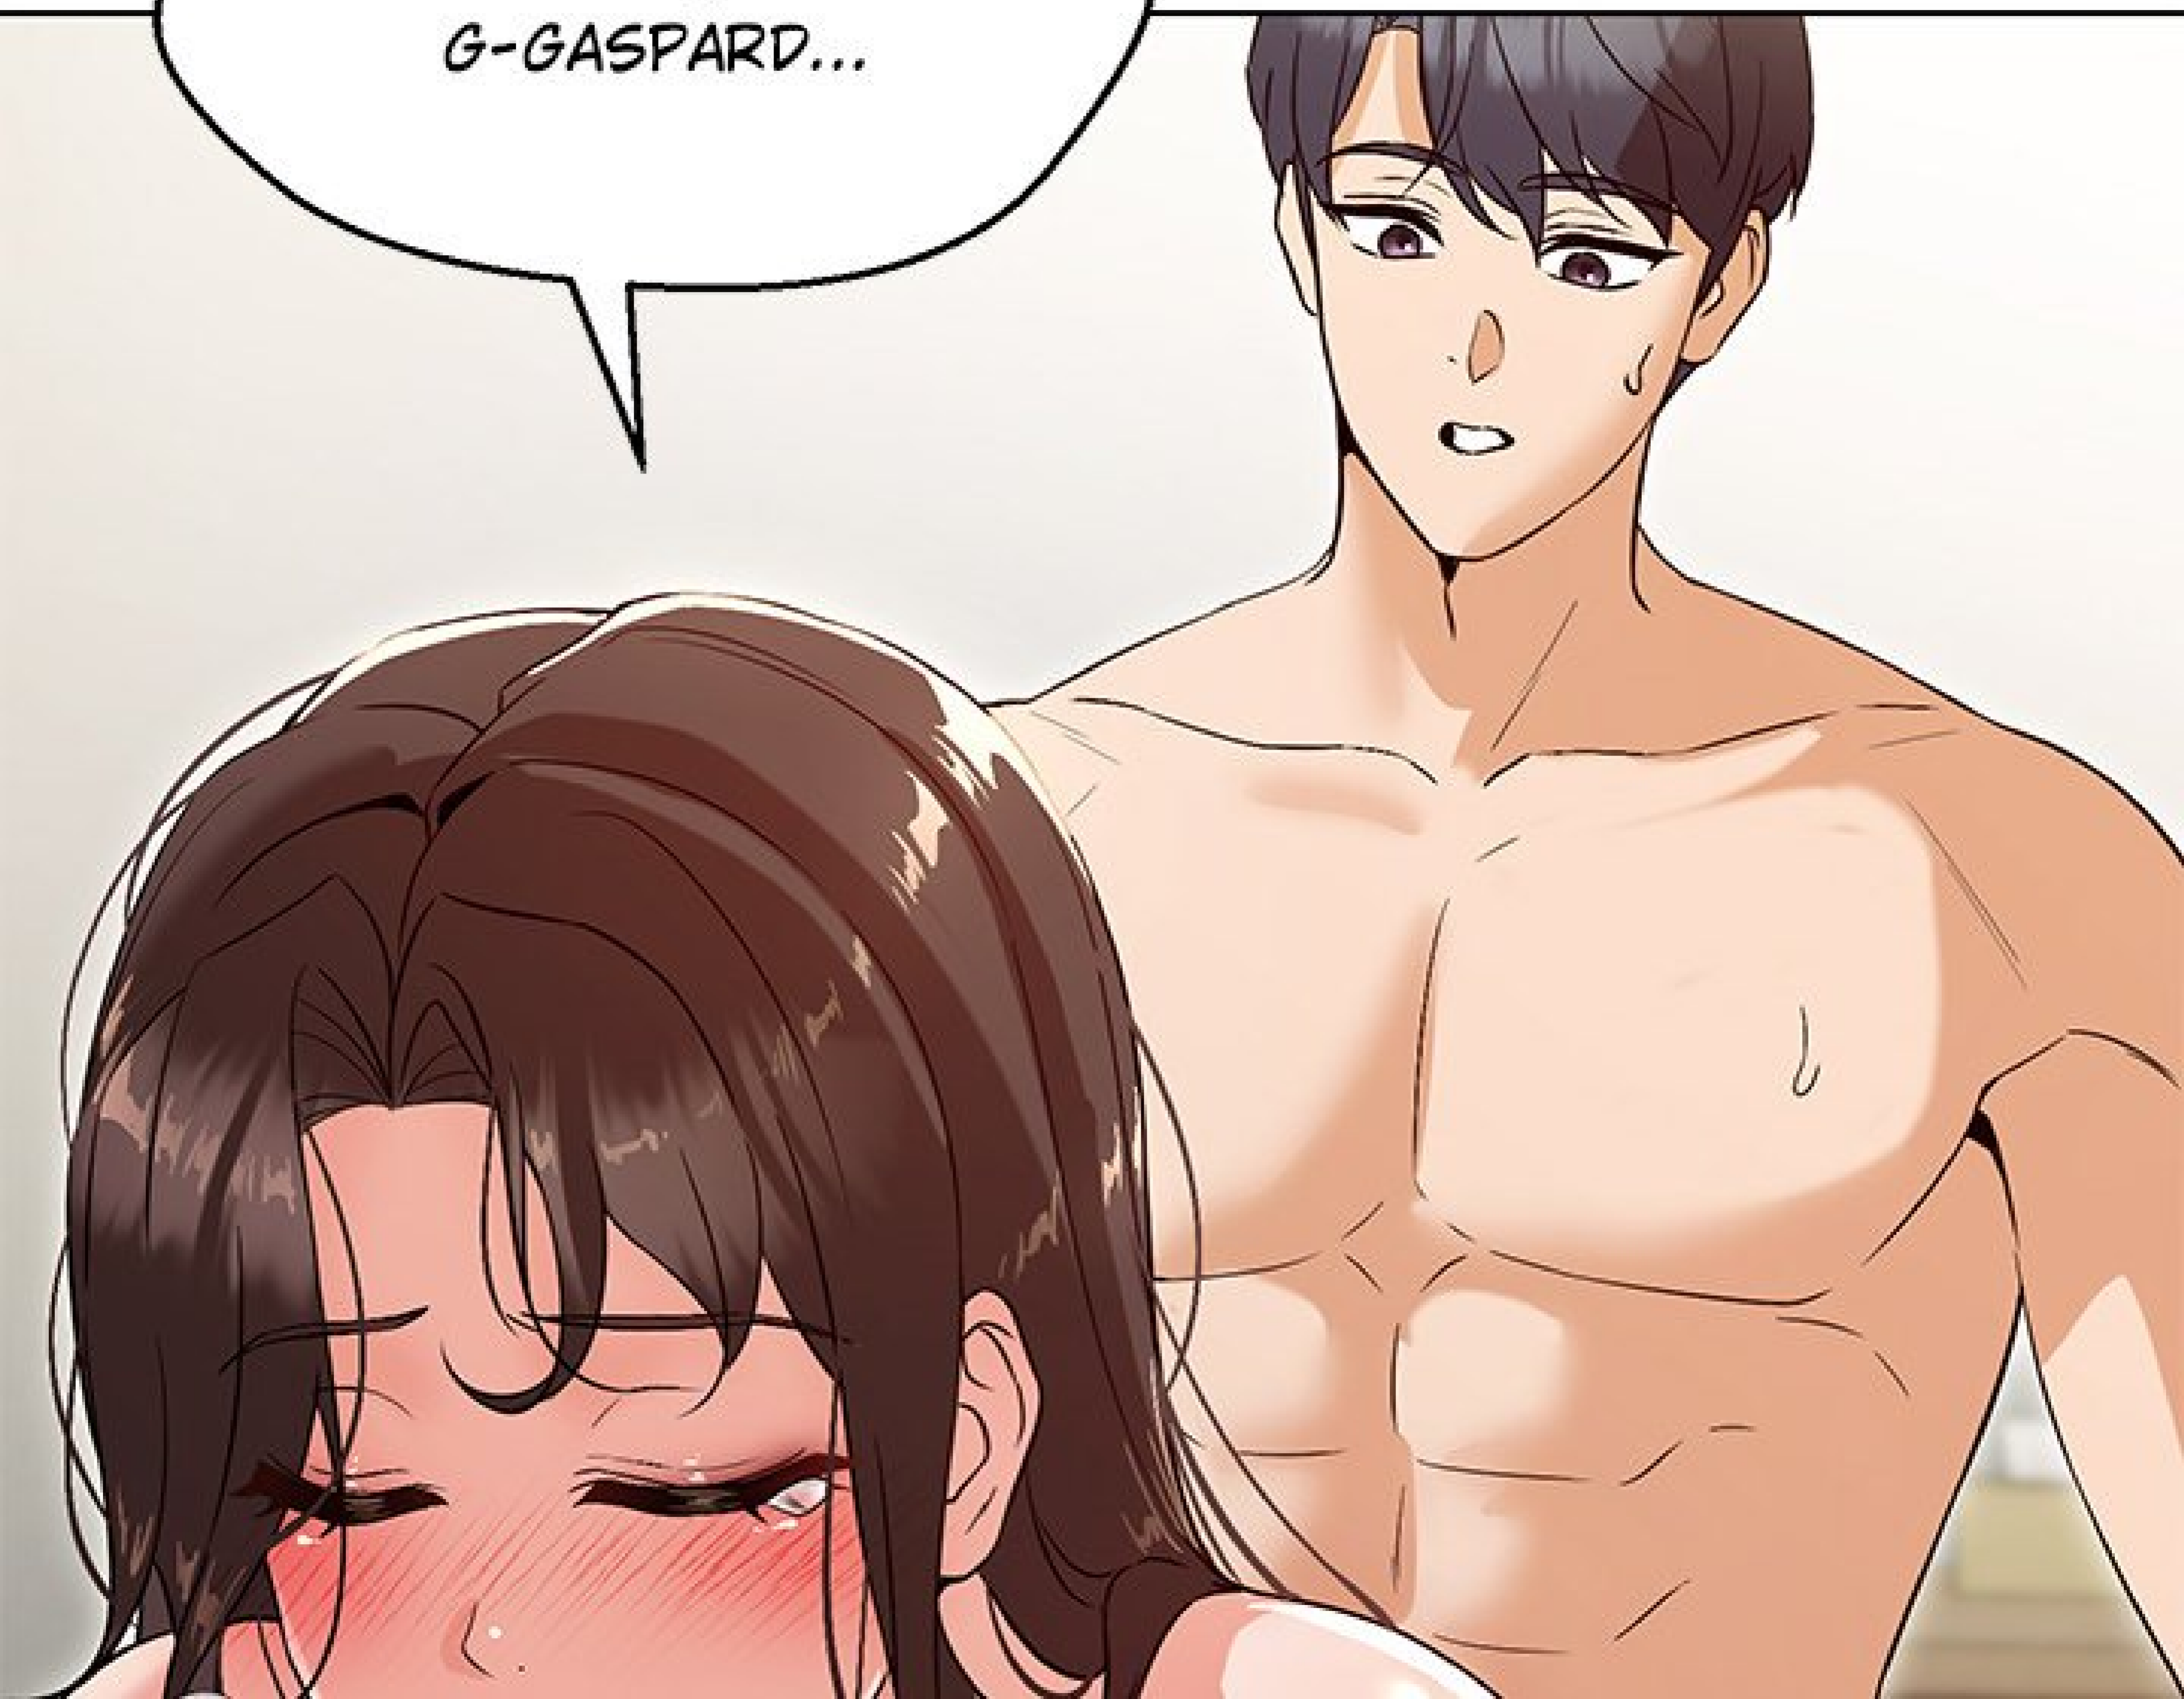

N-NON... ÇA VA...
G-GASPARD...