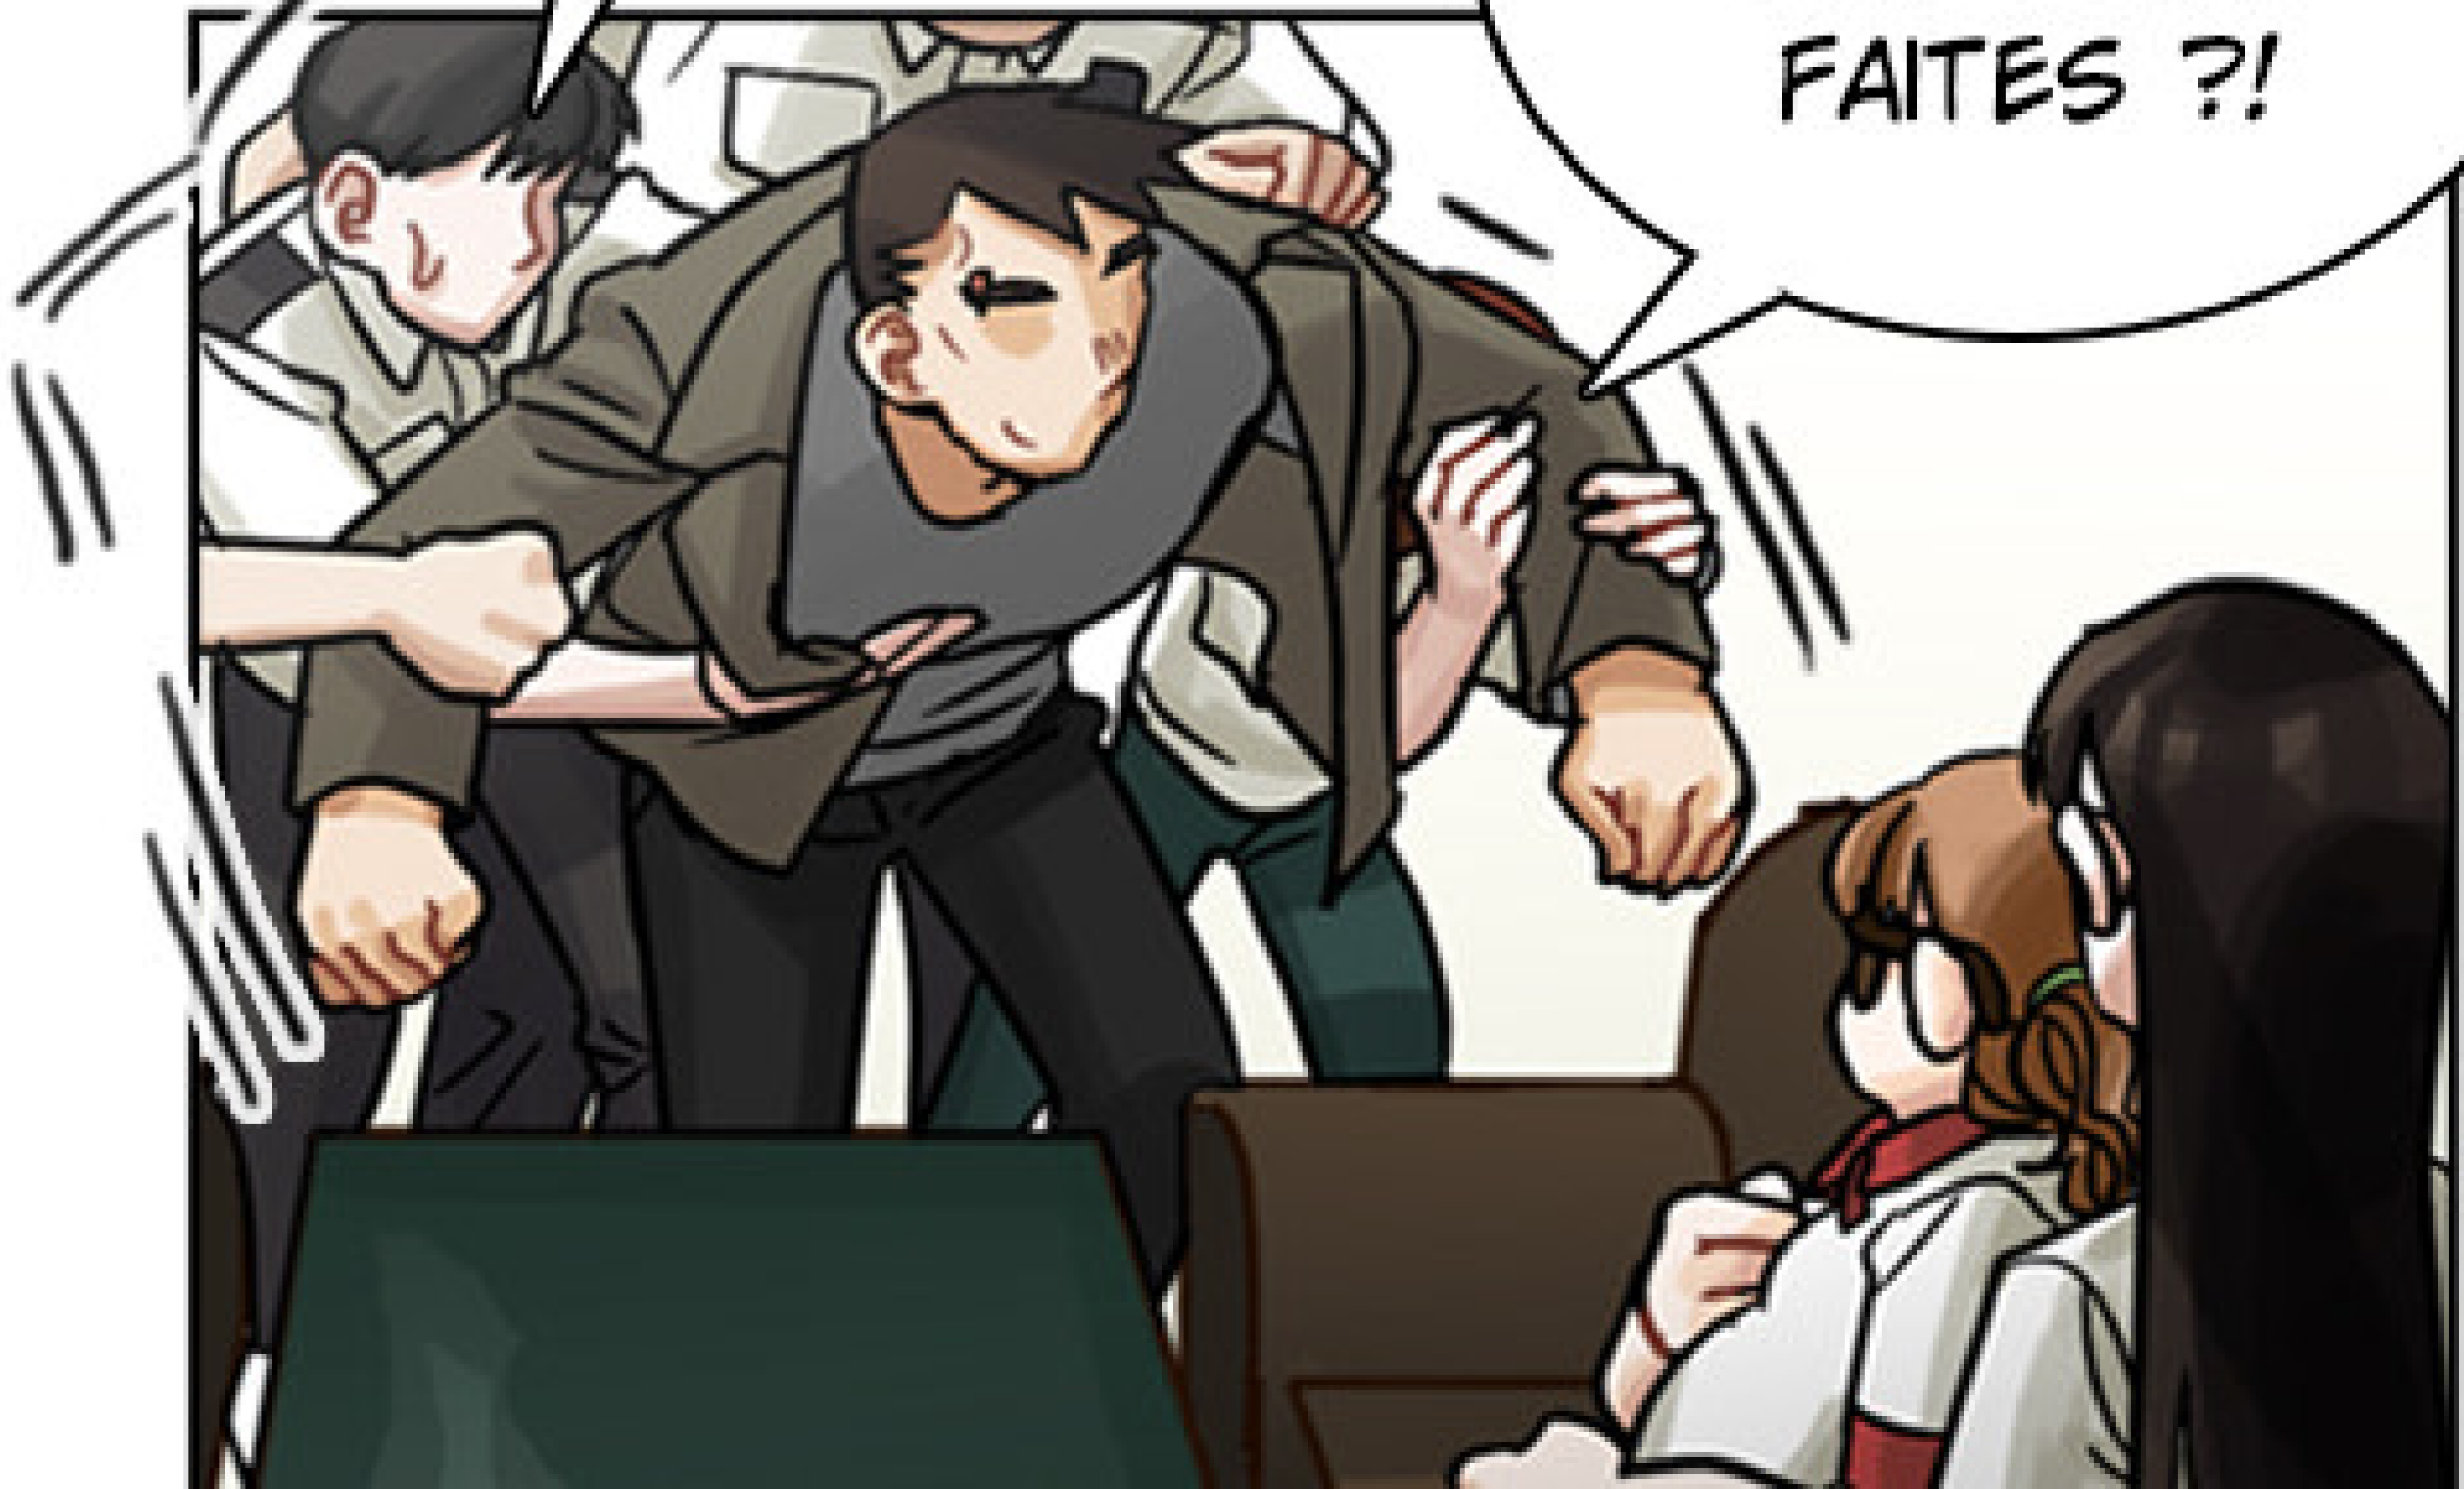

DÉTECTIVE,
ATTENDEZ !

QU'EST-CE
QUE VOUS
FAITES ?!