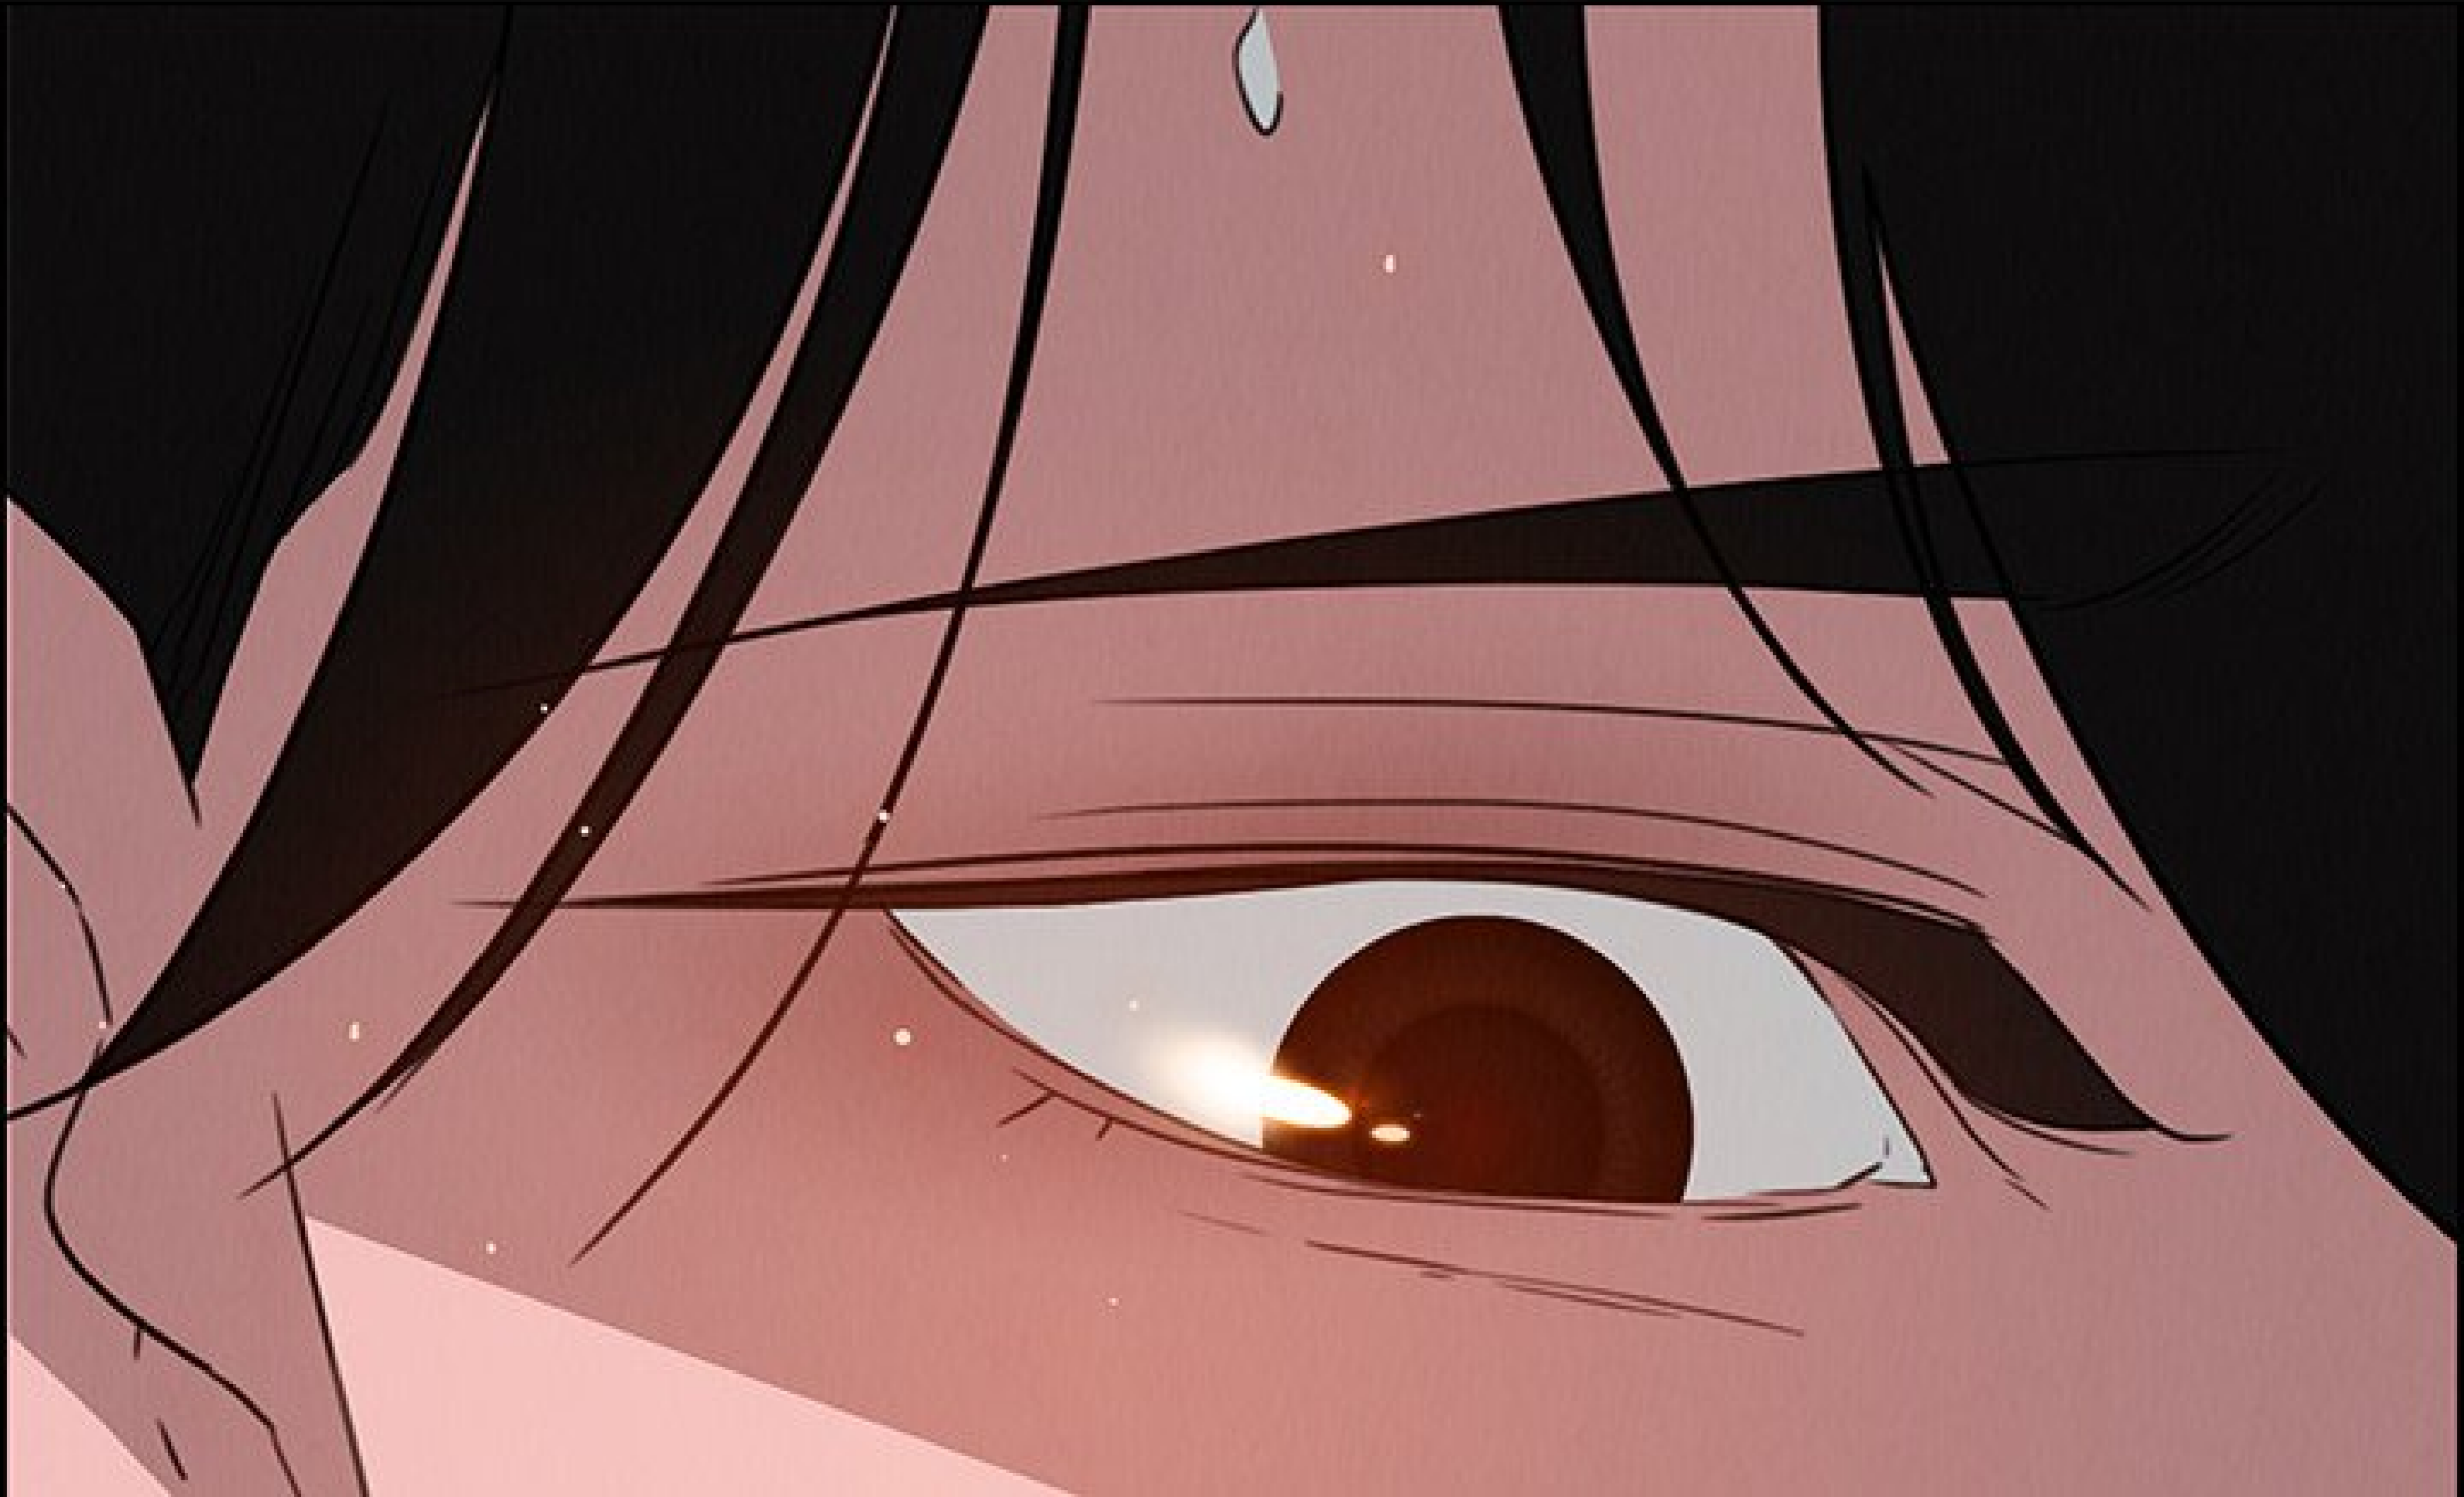

SPLORF

HAA...

PLIC

A comic book panel. The top portion is a white background with a pinkish-red border at the very top. The bottom portion is a dark blue background with several small white dots representing stars. A white speech bubble is located in the bottom left corner, containing the text "JE SUIS... À TOI TOUT". In the bottom right corner, the word "EQUUS" is written in a stylized, bold, grey font.