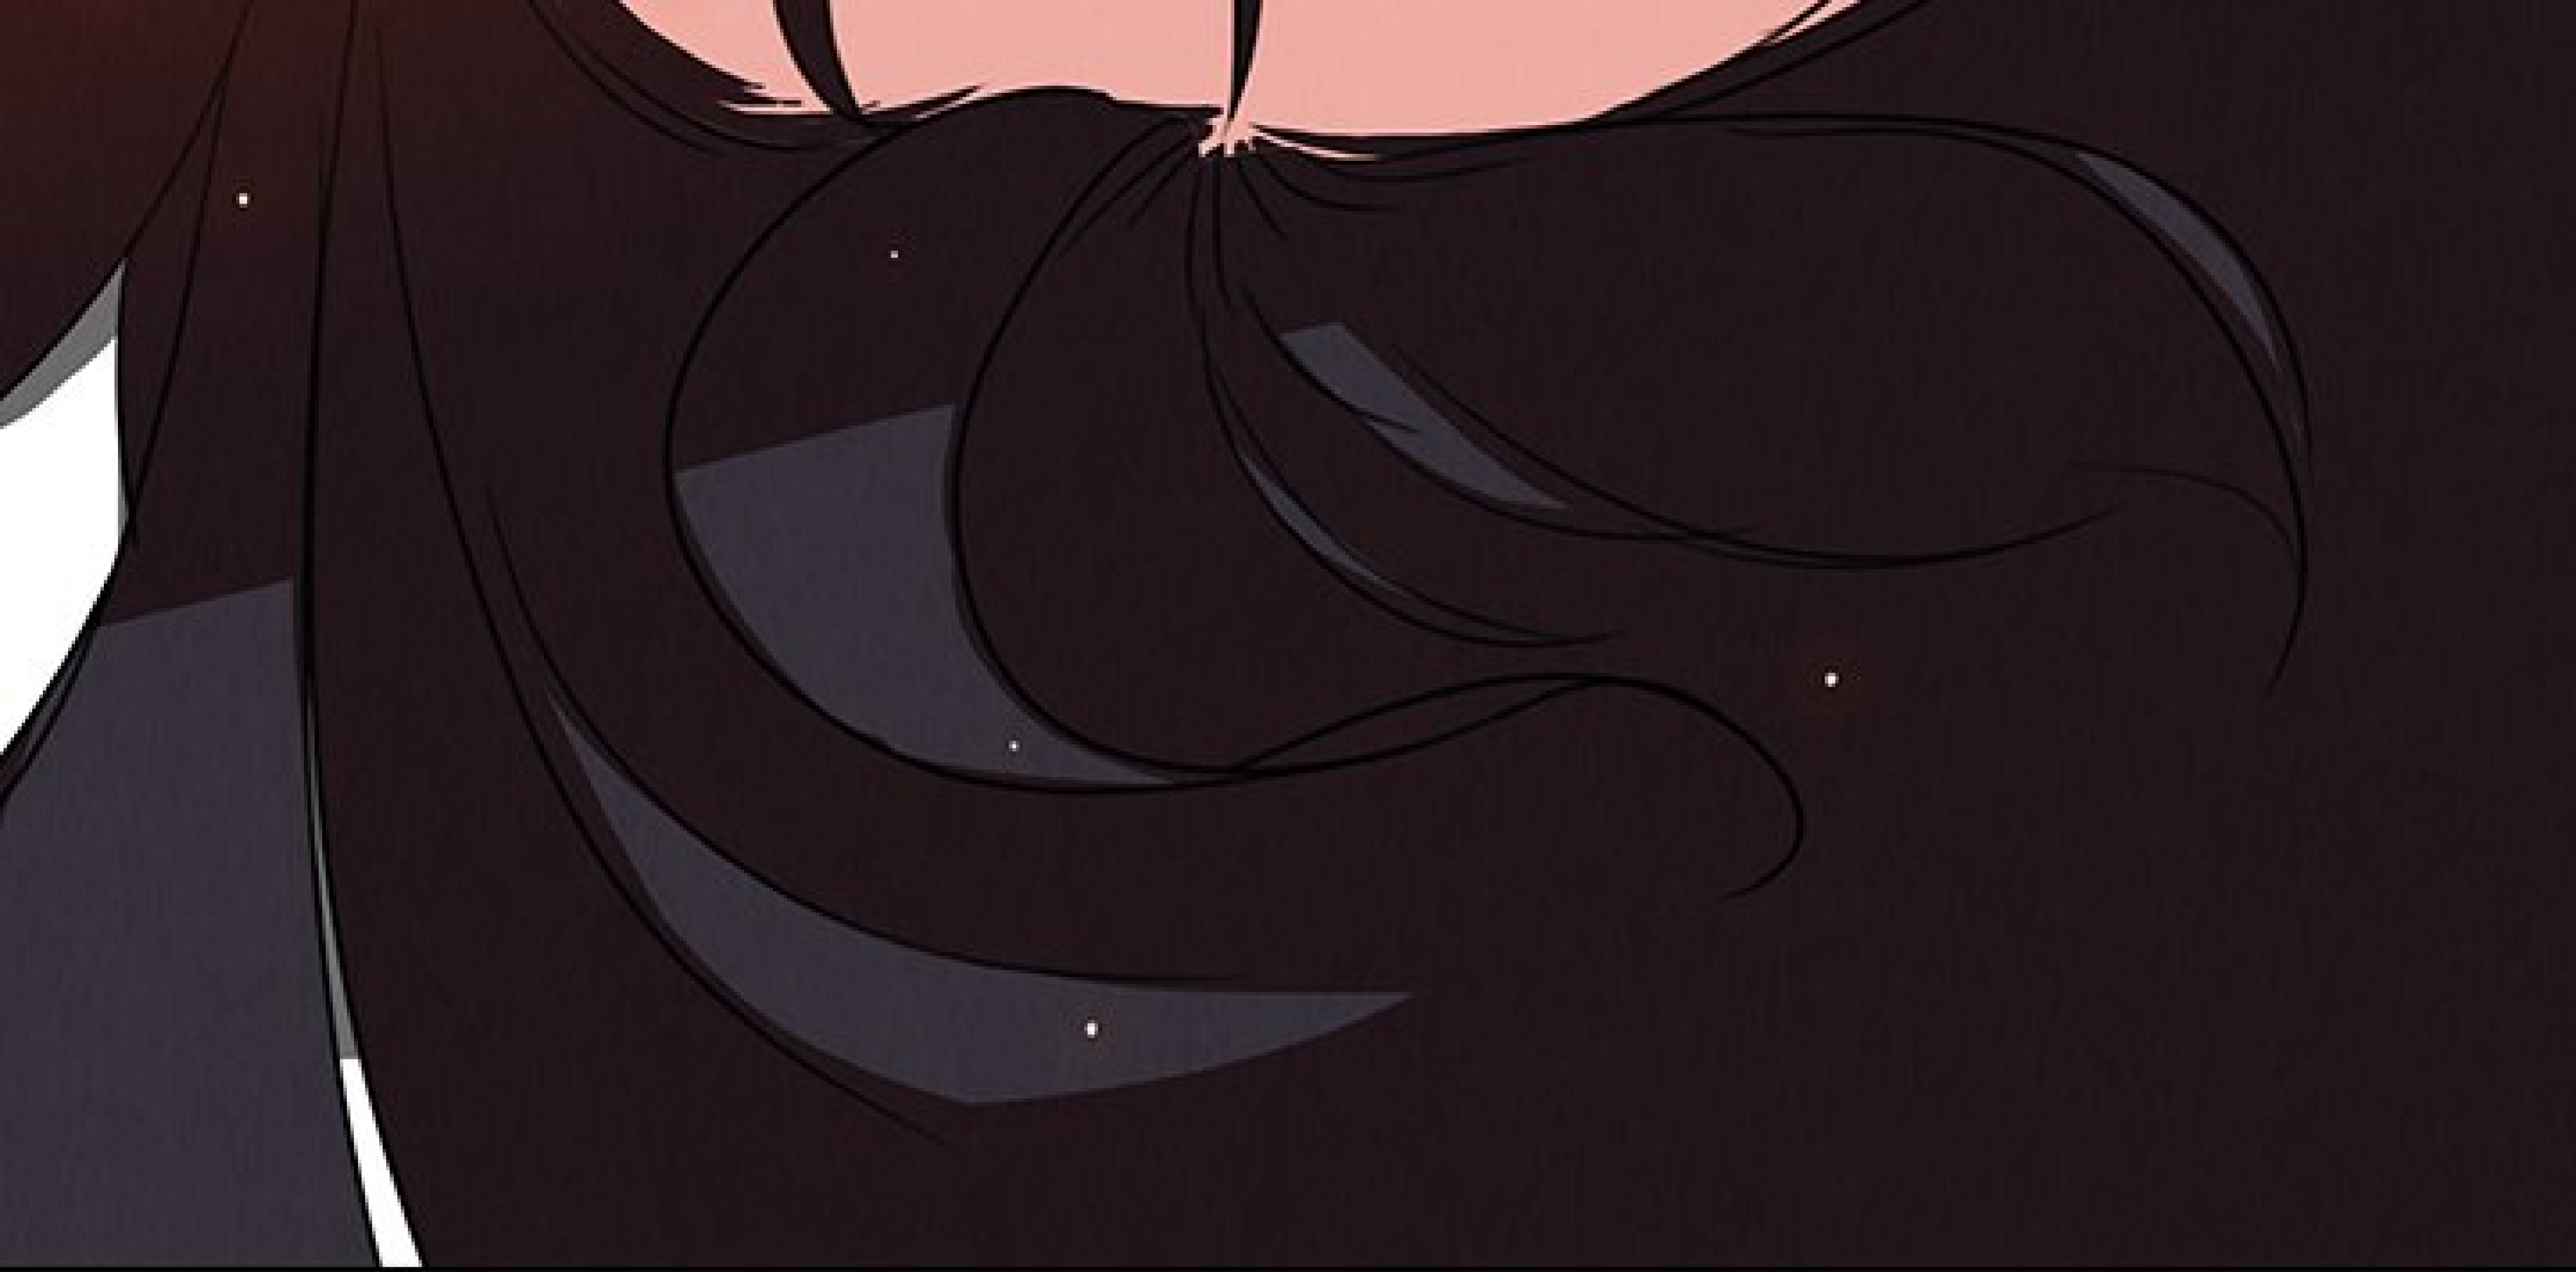

SPLORF

HAA...

PLIC

A comic book panel. The top portion is a white background with a pinkish-red border at the very top. The bottom portion is a dark blue background with several small white dots representing stars. A white speech bubble is located in the bottom left corner, containing the text "JE SUIS... À TOI TOUT". In the bottom right corner, the word "EQUUS" is written in a stylized, bold, grey font.