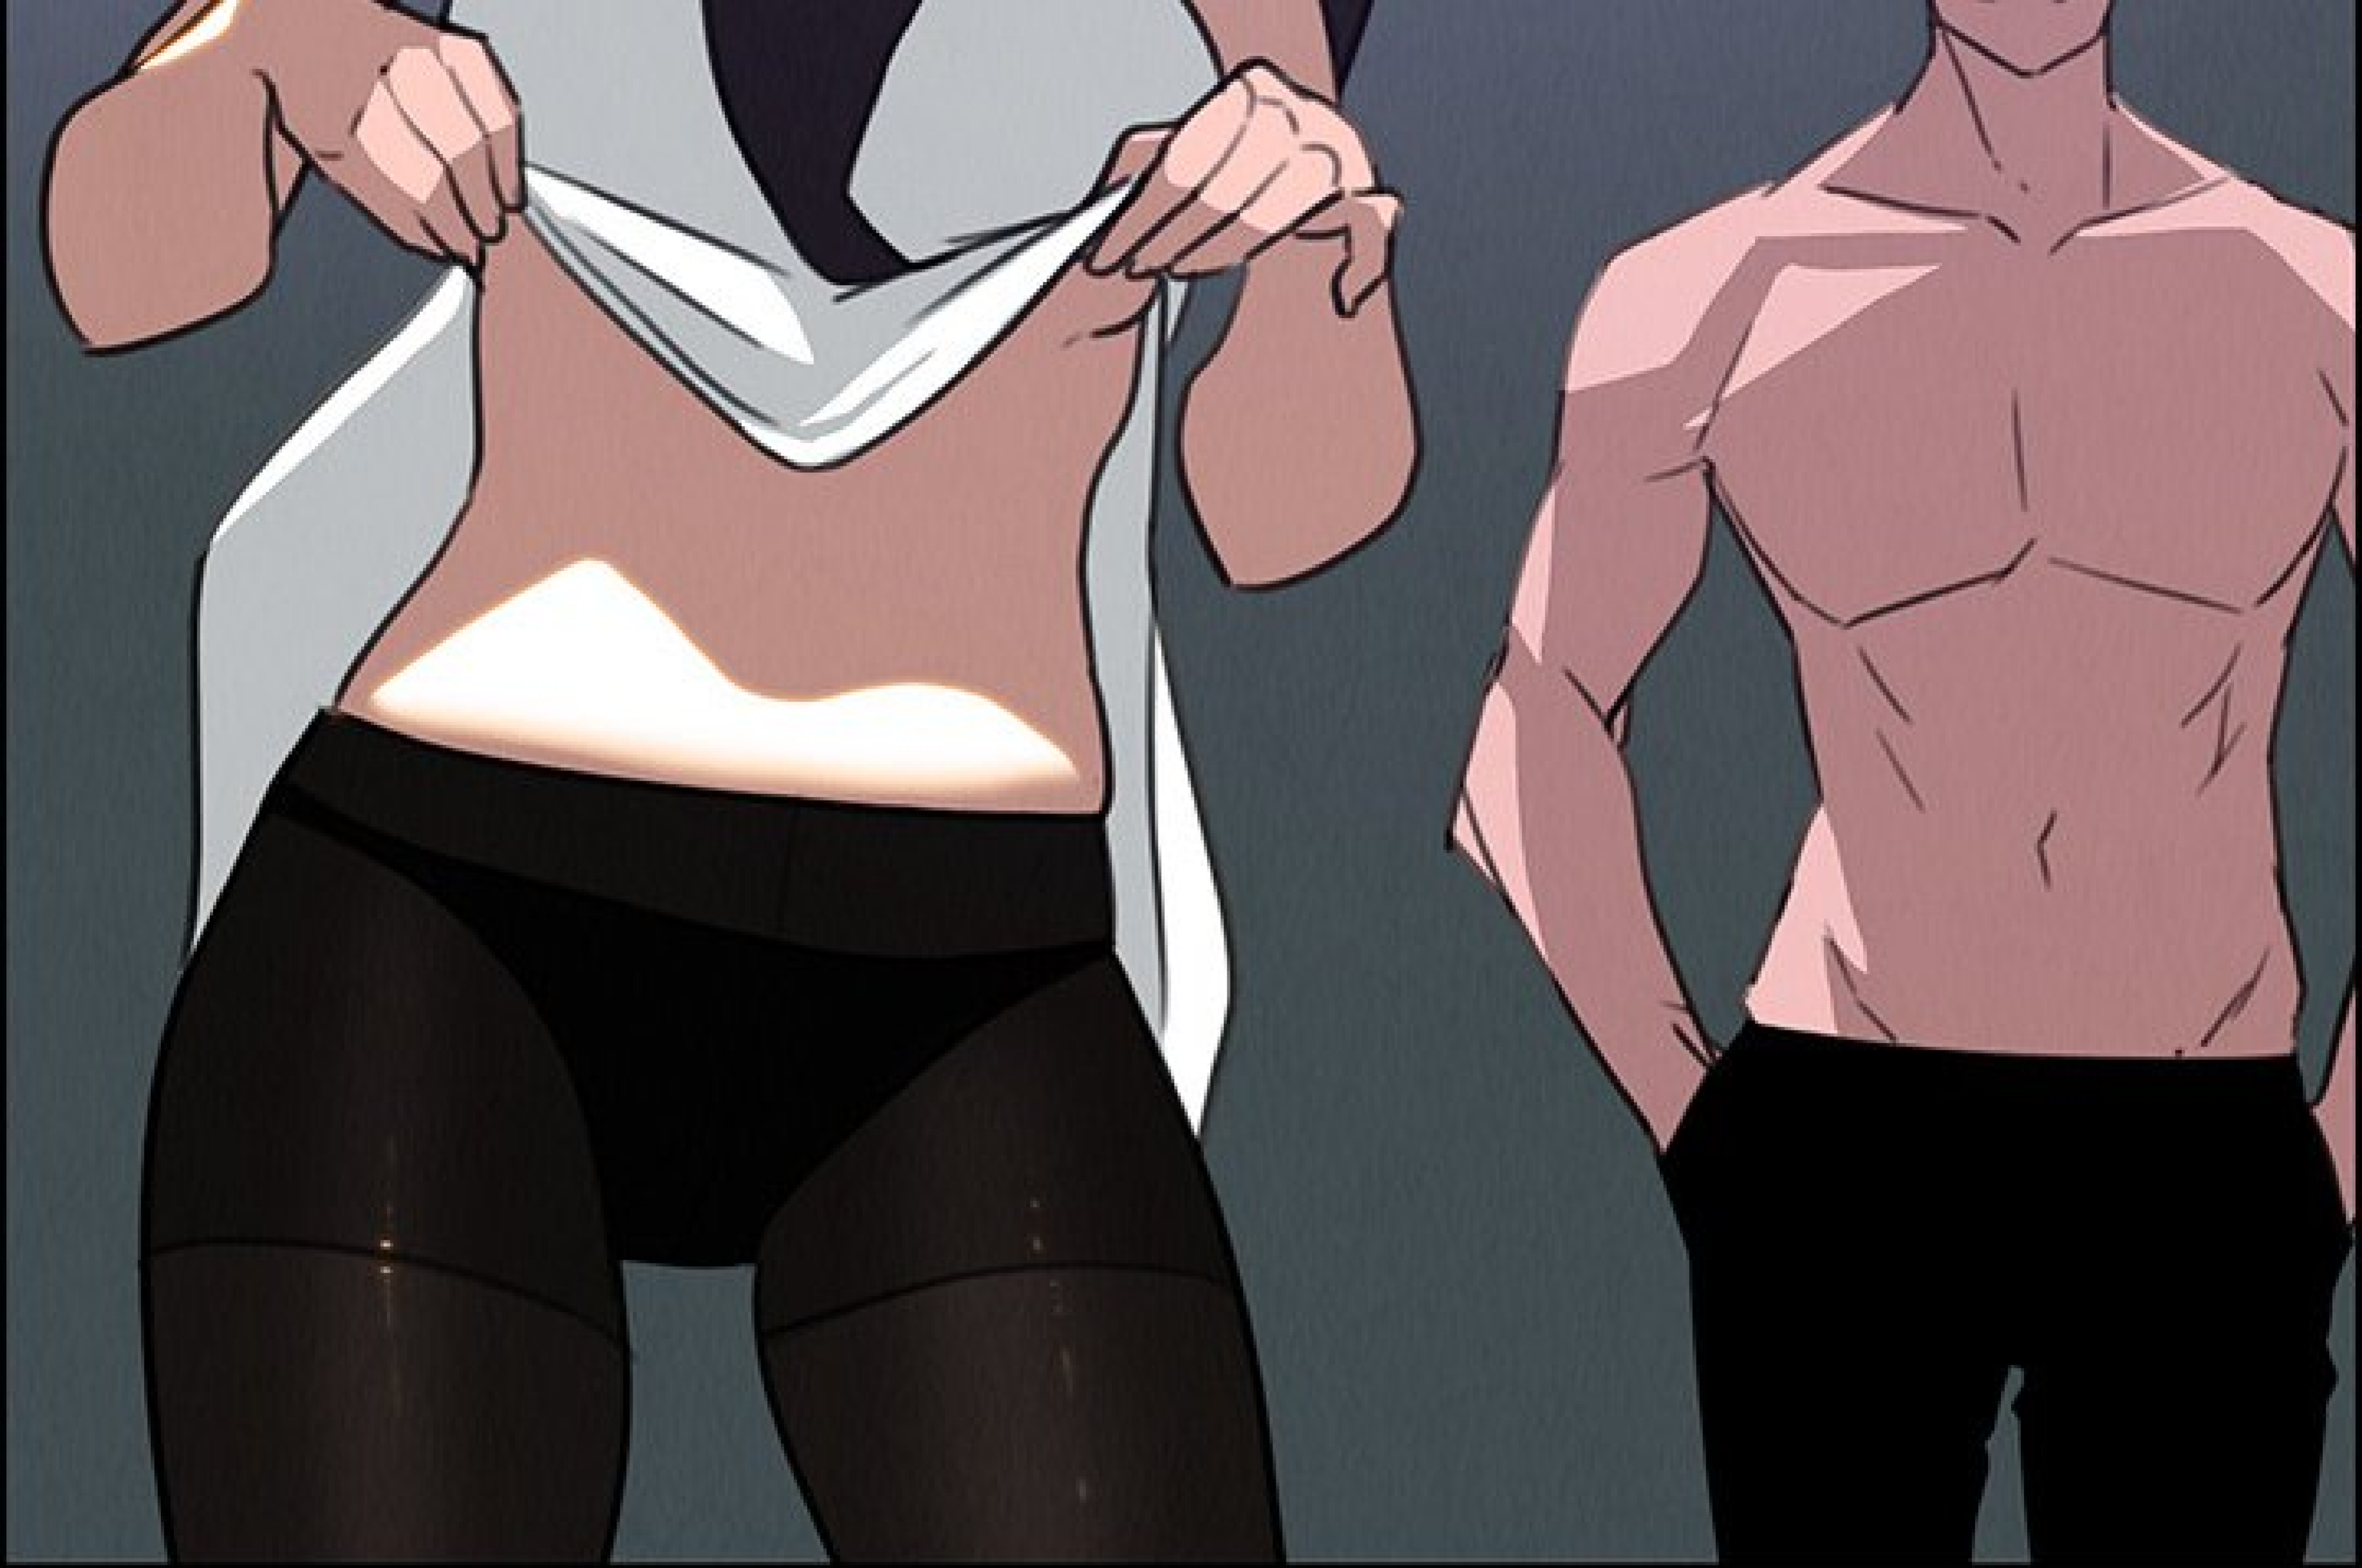

FWIIP

FAIS CE QUE
TON CORPS DÉSIRE.

MAINTENANT...

BAISE-MOI
IMMÉDIATEMENT.

GLOUPS

P. L. P.
P. L. P.

CHAPITRE 30

Scénario: Jay / Dessin: Kay

MERDE...

YANA...

FLOP

A comic book panel featuring a dark, crumpled fabric or object on the right side, set against a light blue background on the left. The word "FLOP" is written in large, bold, white letters with a black outline on the left side of the panel.