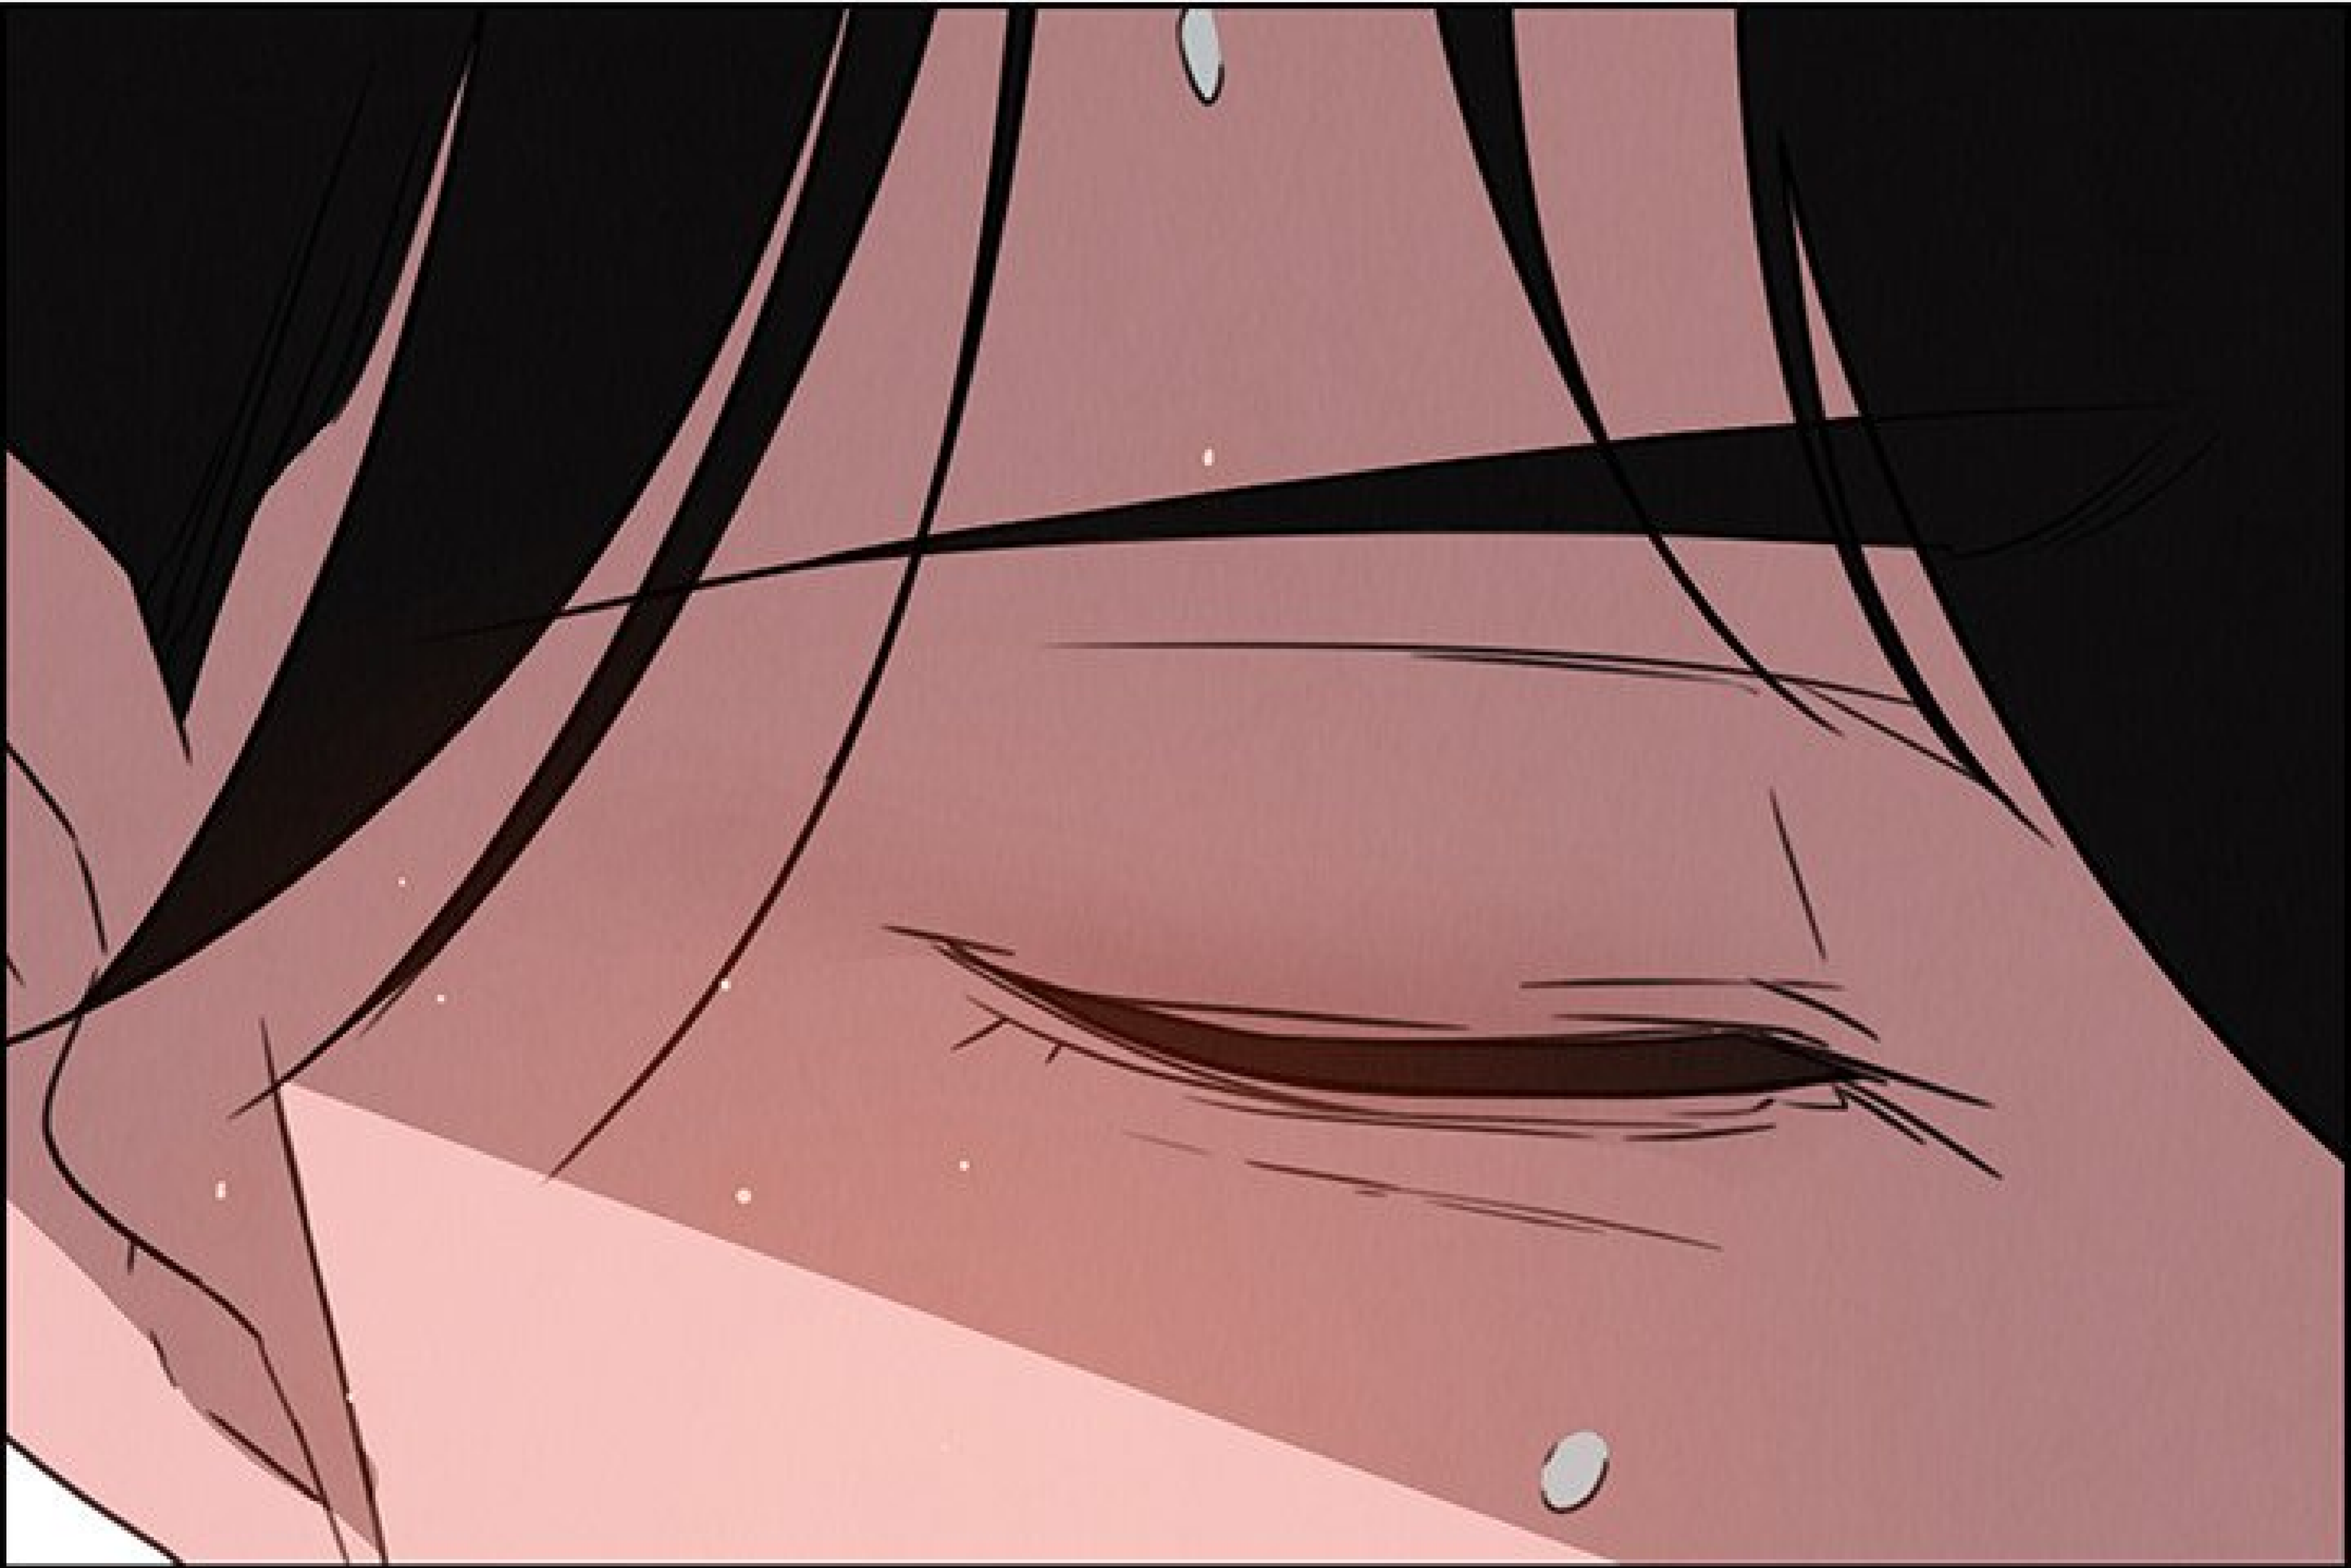

SPLORF

HAA...

PLIC

A comic book panel. The top portion is a white background with a pinkish-red border at the very top. The bottom portion is a dark blue background with several small white dots representing stars. A white speech bubble is located in the bottom left corner, containing the text "JE SUIS... À TOI TOUT". In the bottom right corner, the word "EQUUS" is written in a stylized, bold, grey font.