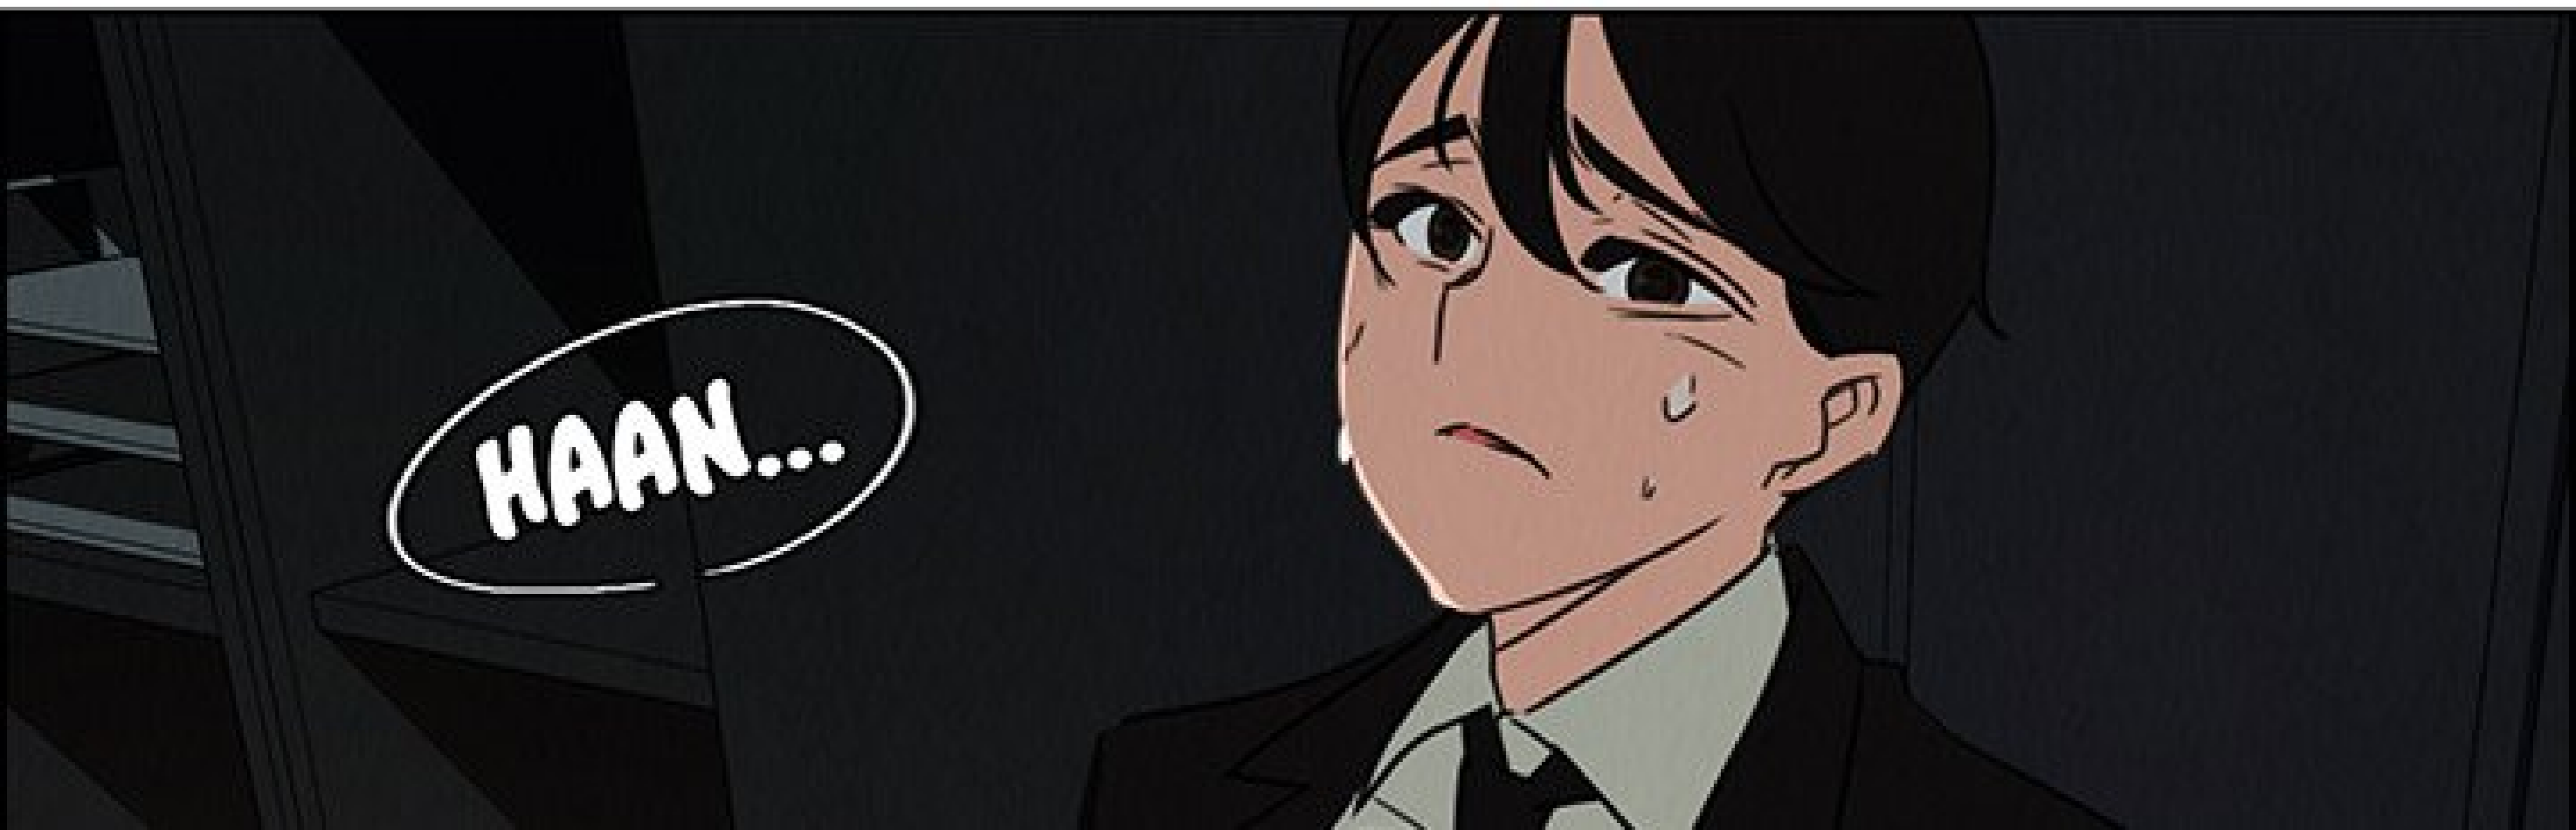

Wahahaha

HAAN...