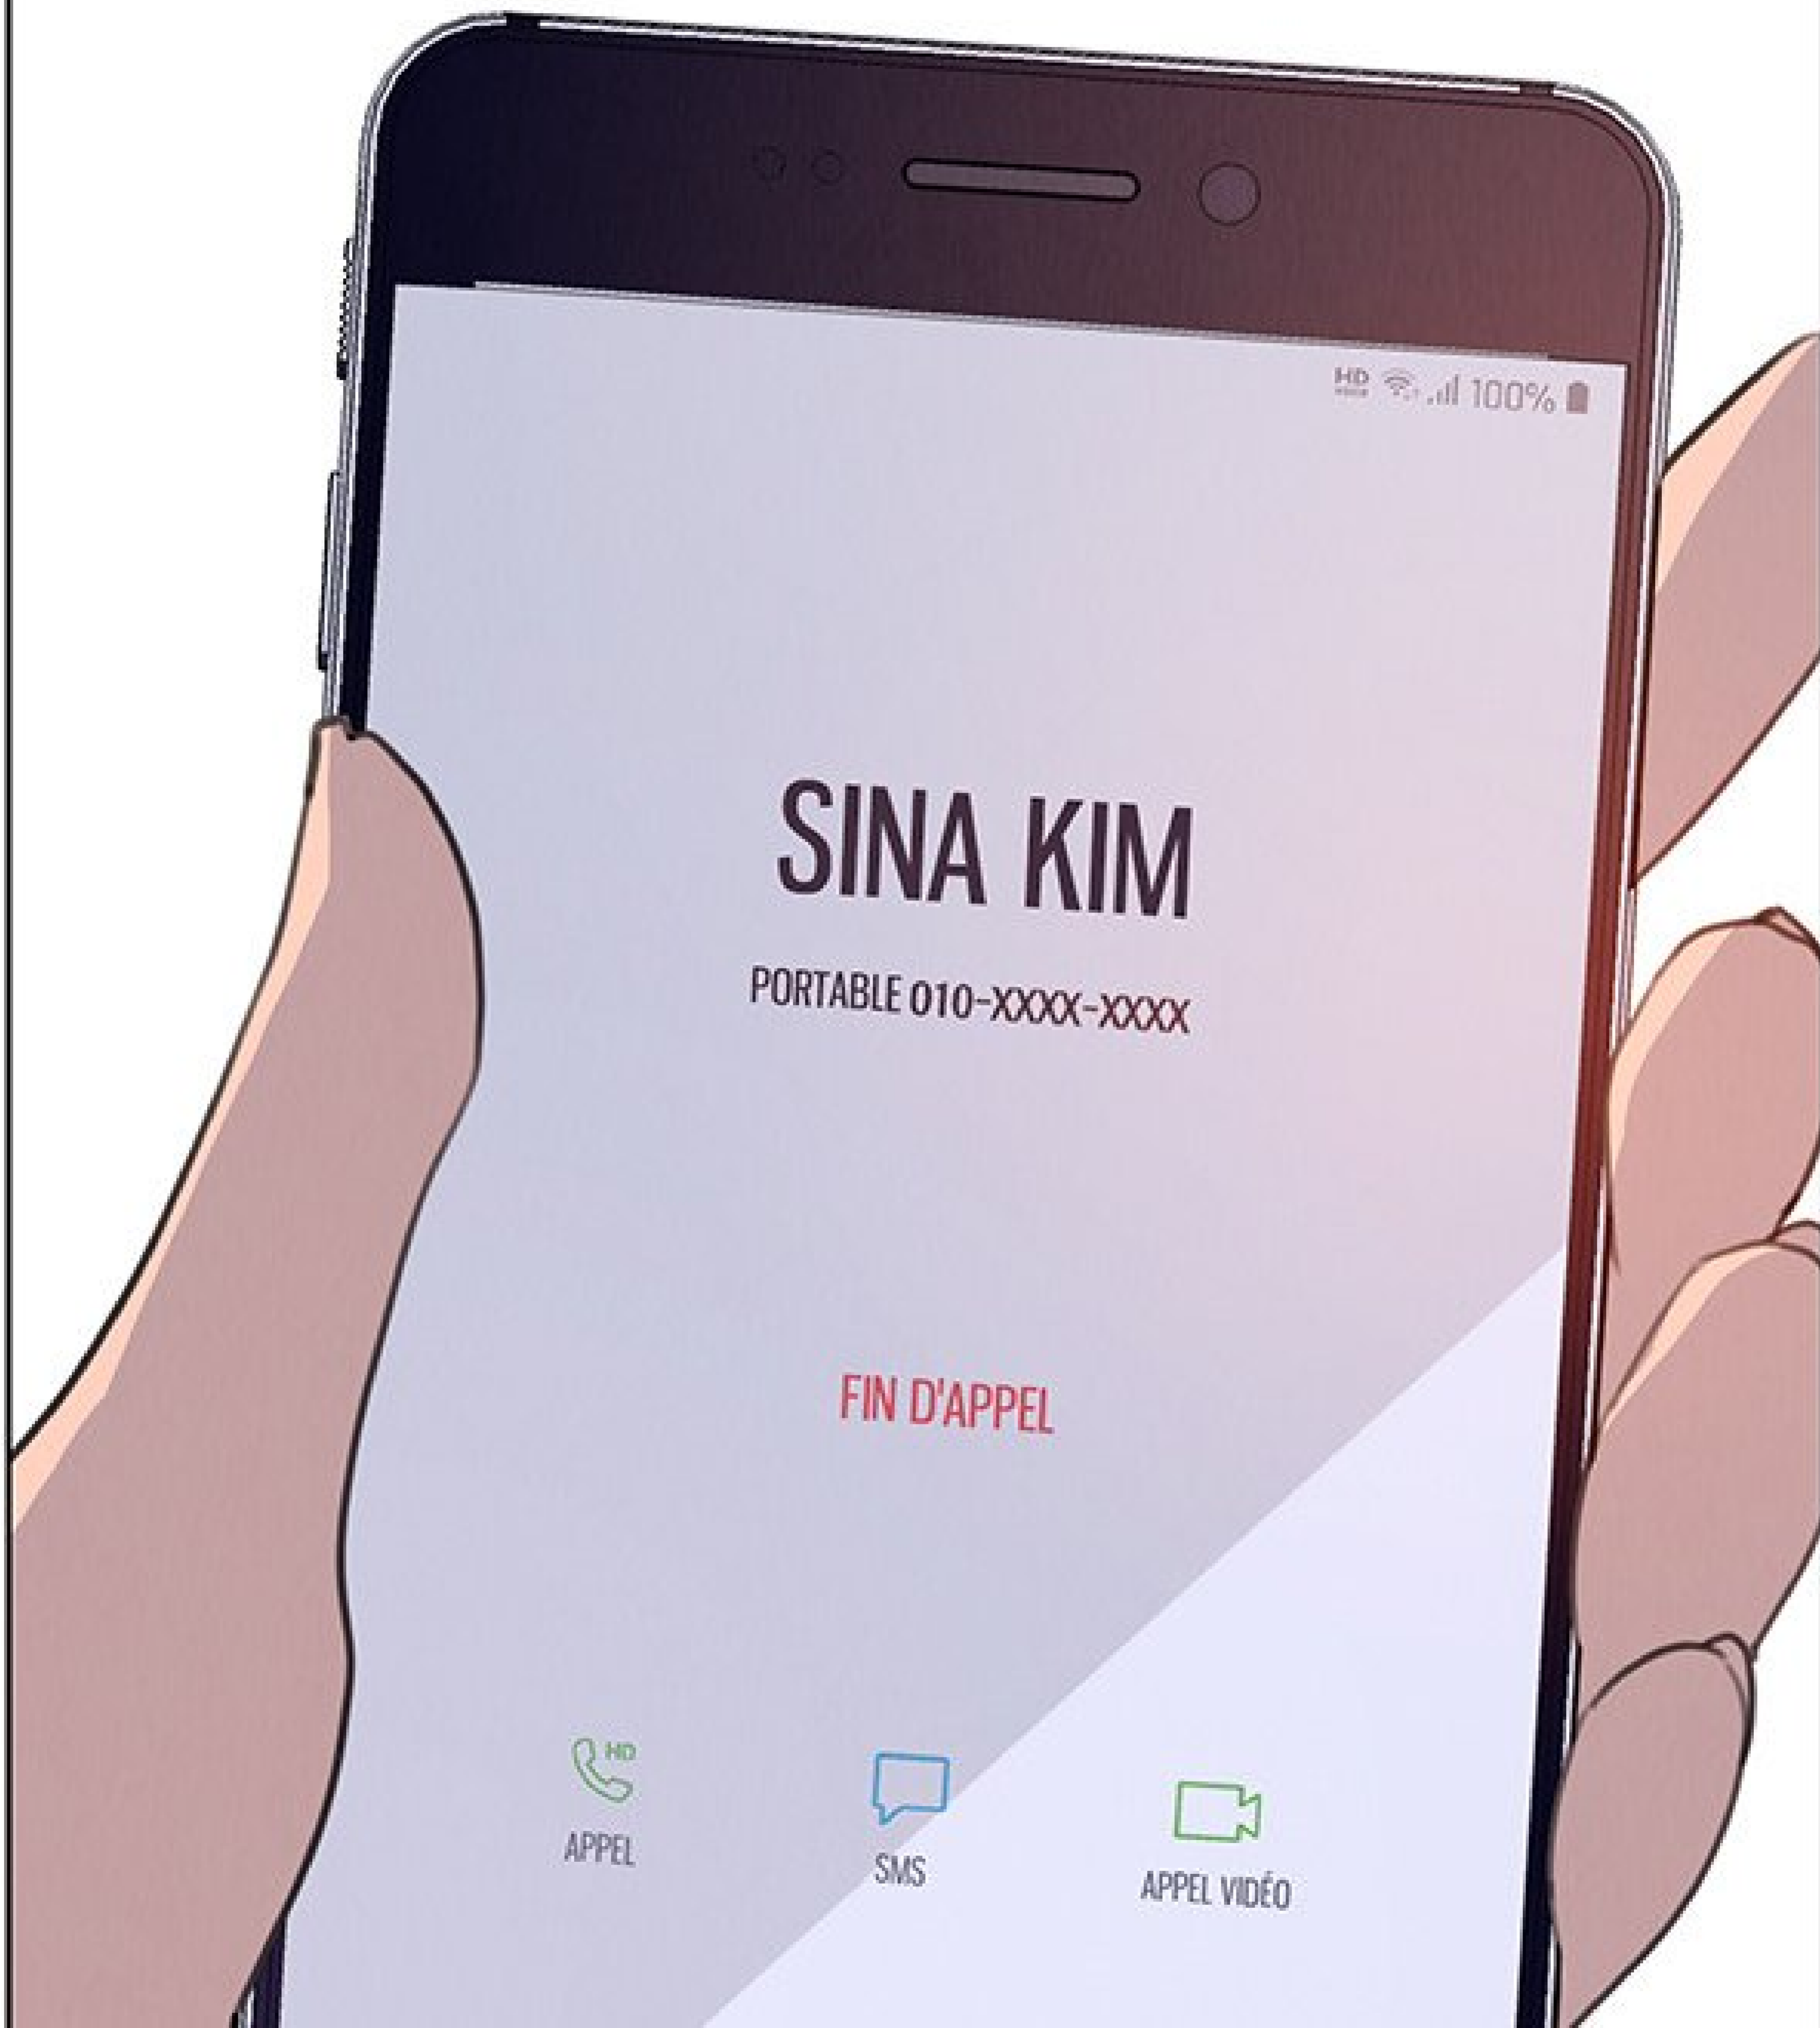

HD Wi-Fi 100%

SINA KIM

PORTABLE 010-XXXX-XXXX

FIN D'APPEL

APPEL

SMS

APPEL VIDÉO