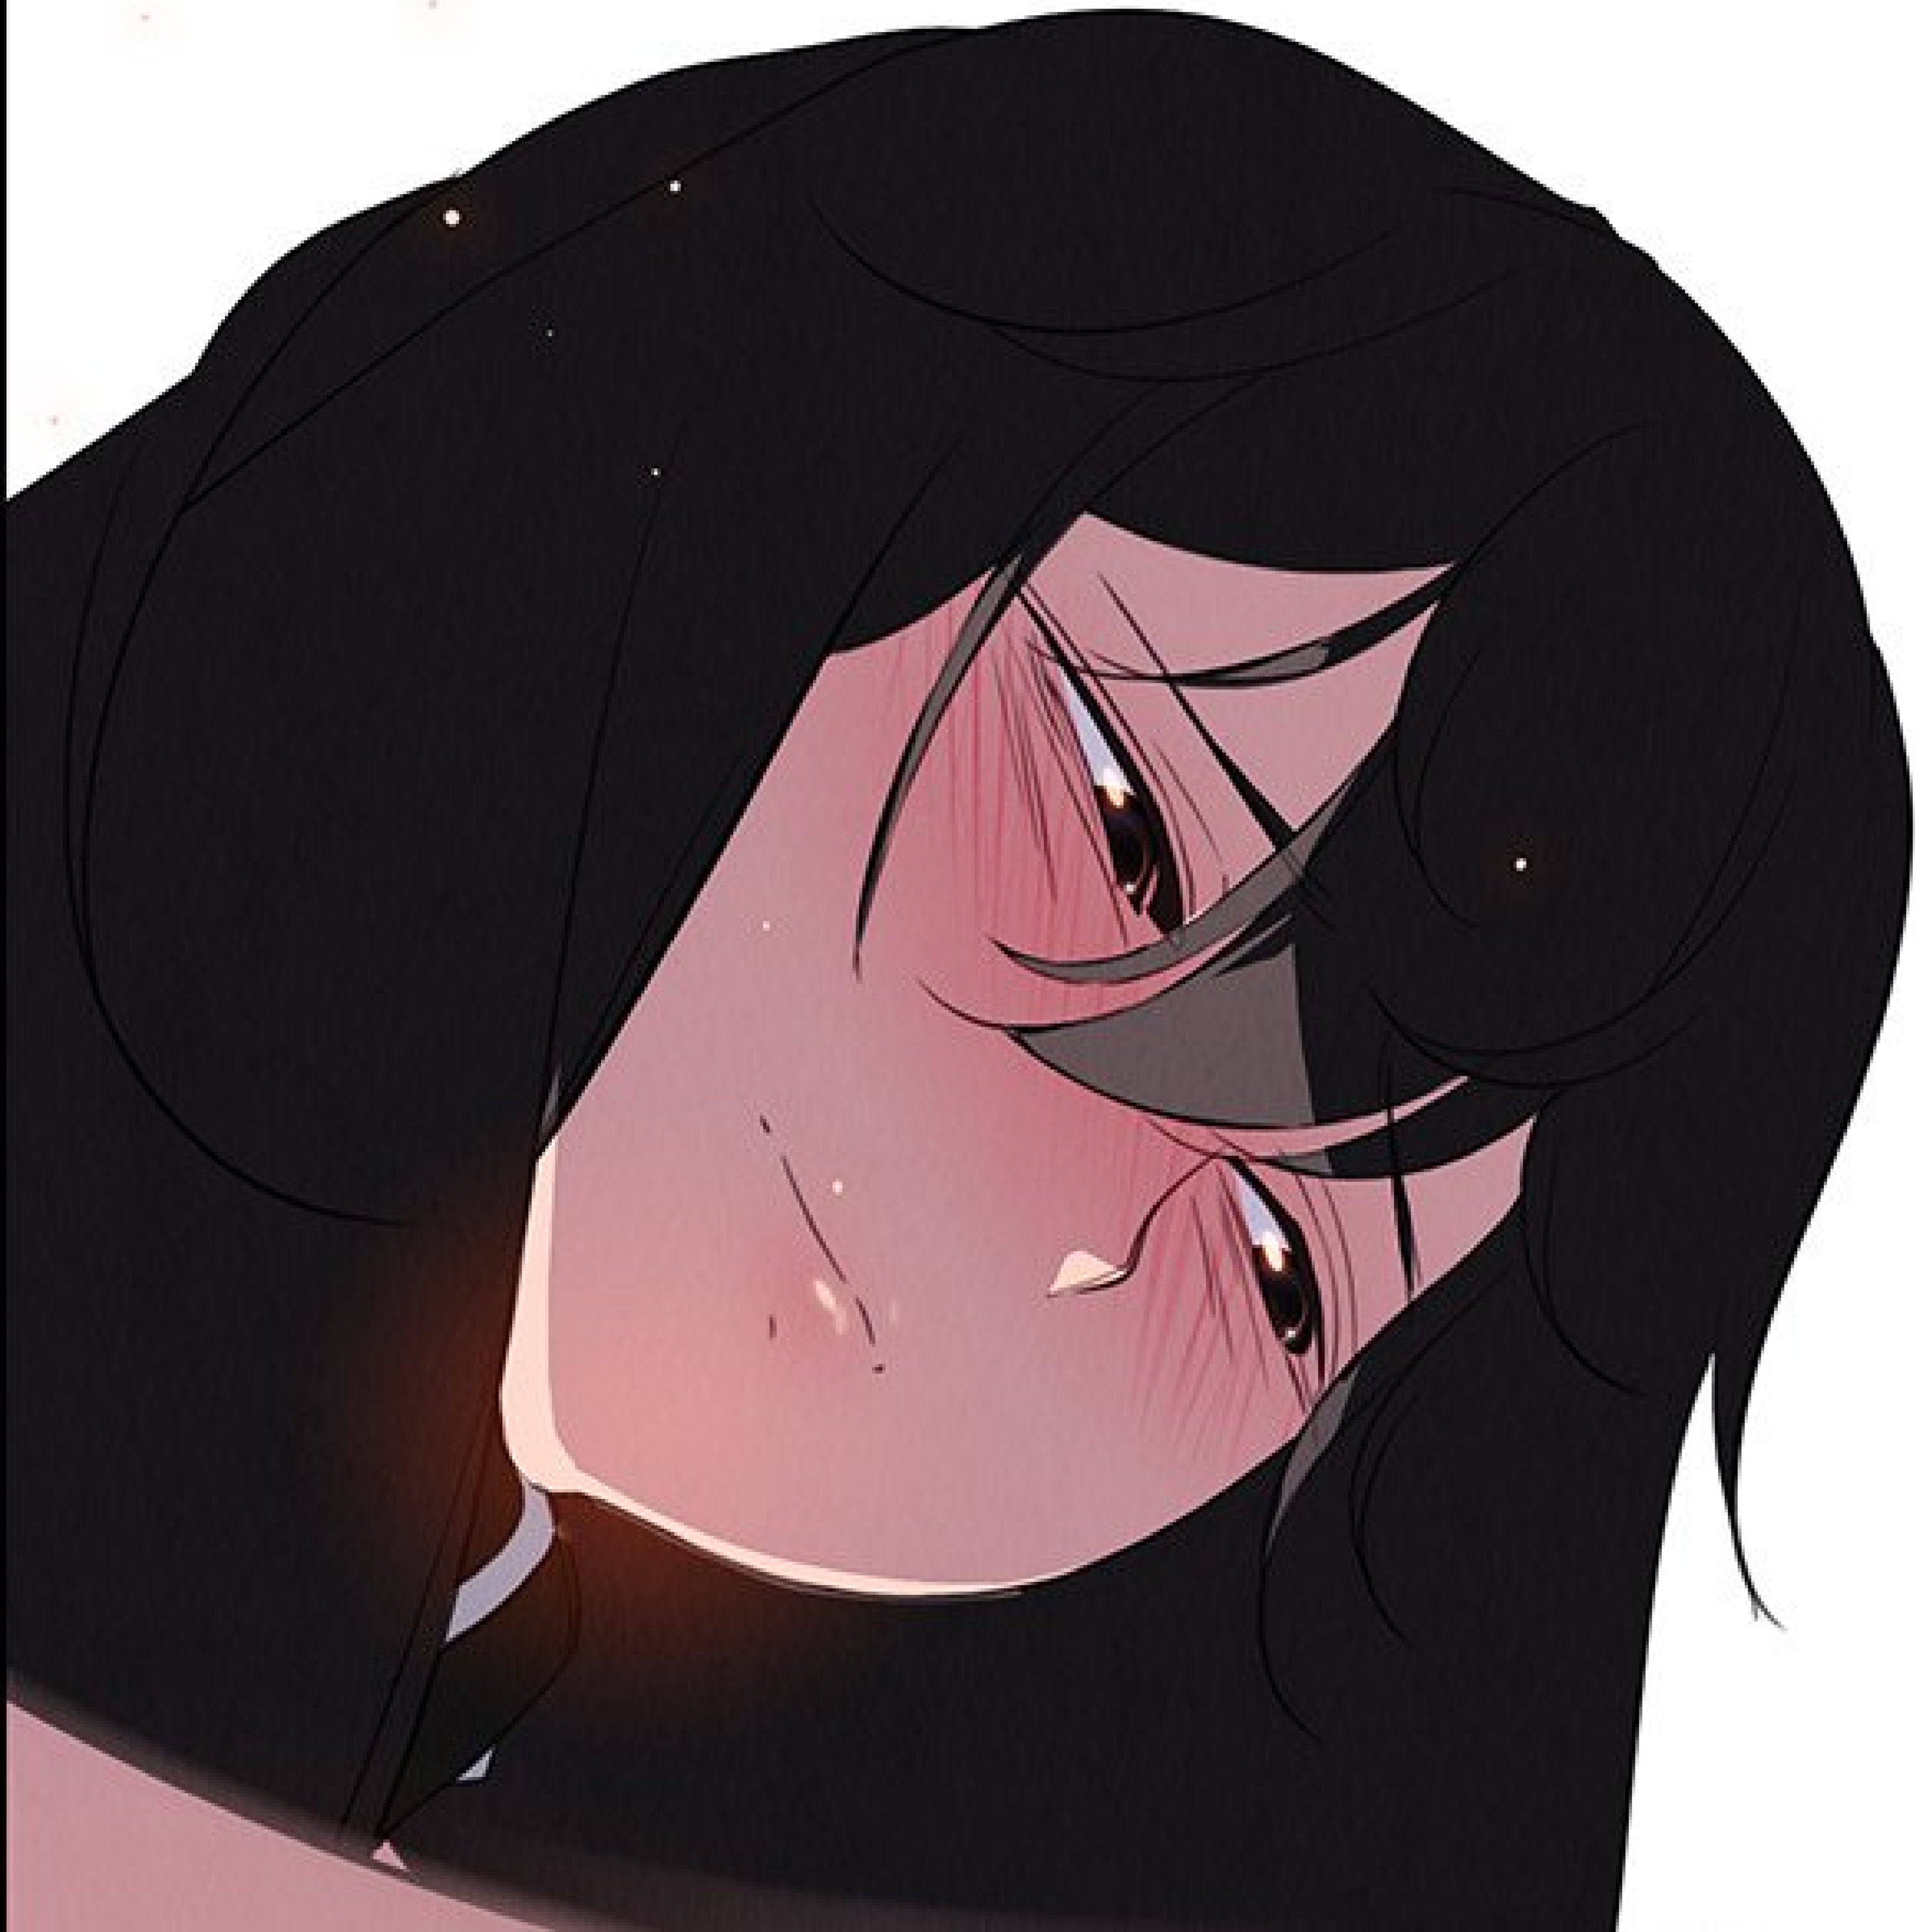

TU SAIS QUEL GENRE
DE FEMME JE SUIS, TOI ?