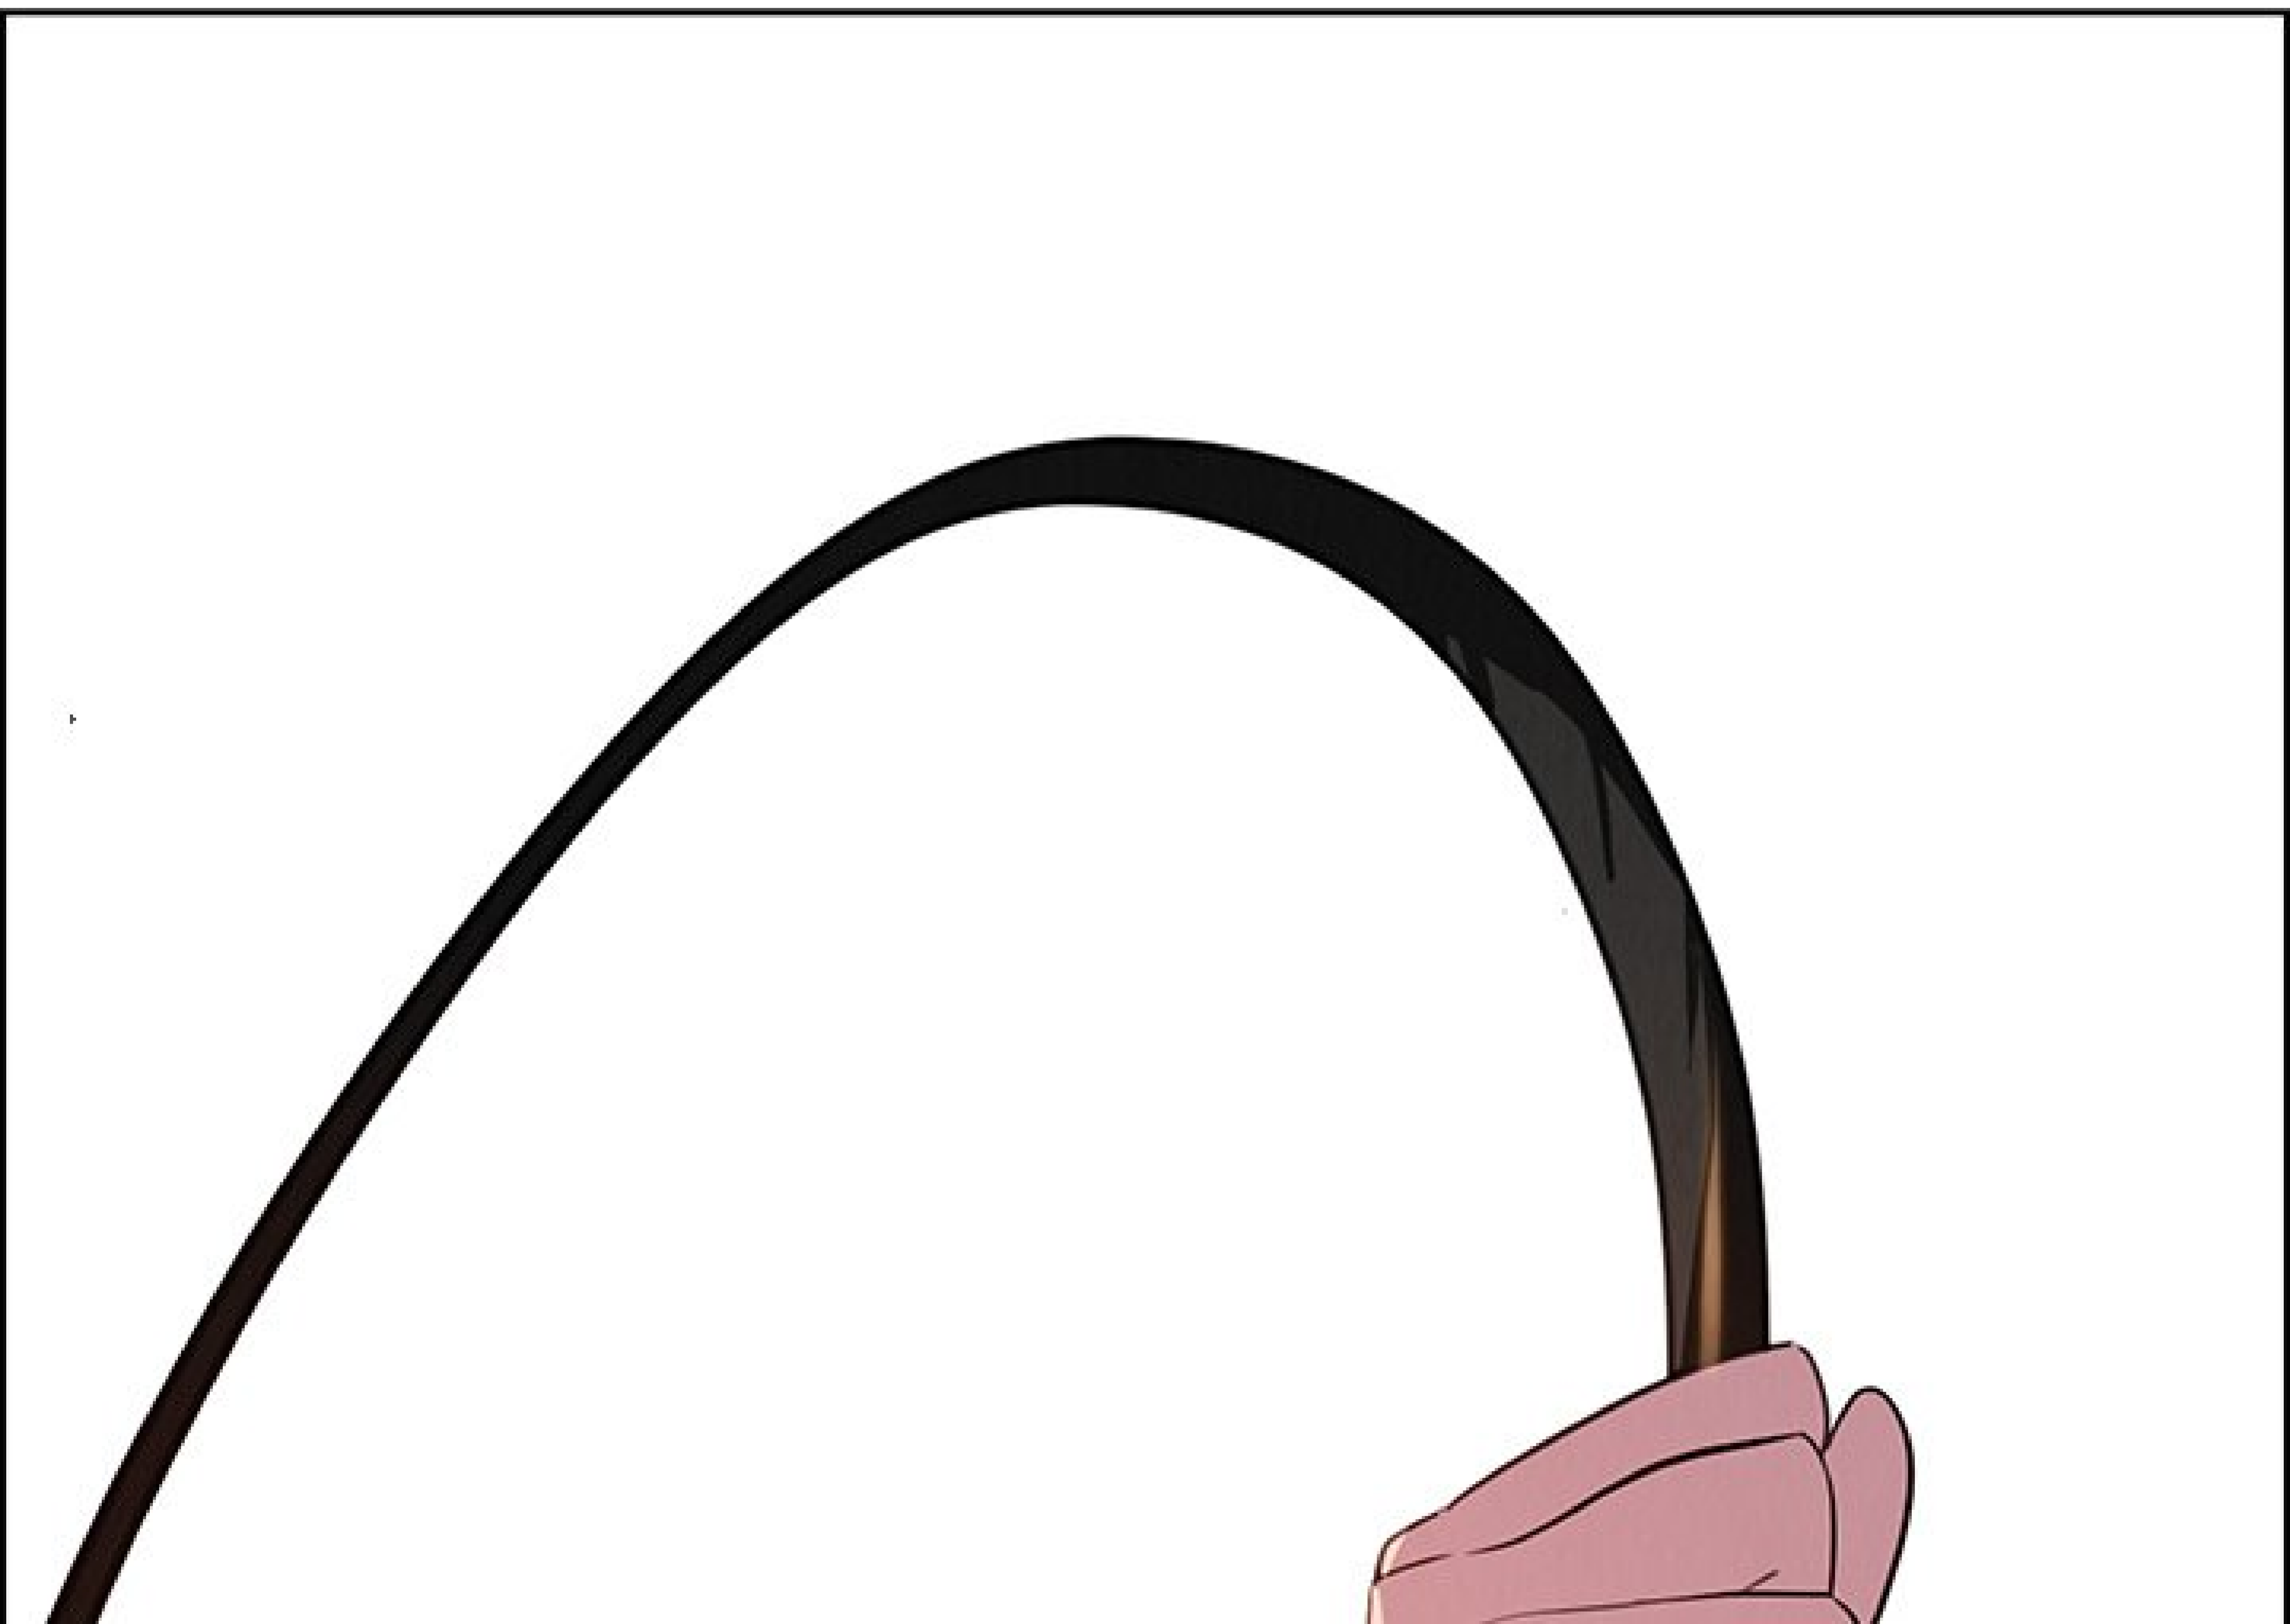

FIERTE DEPLACÉE...