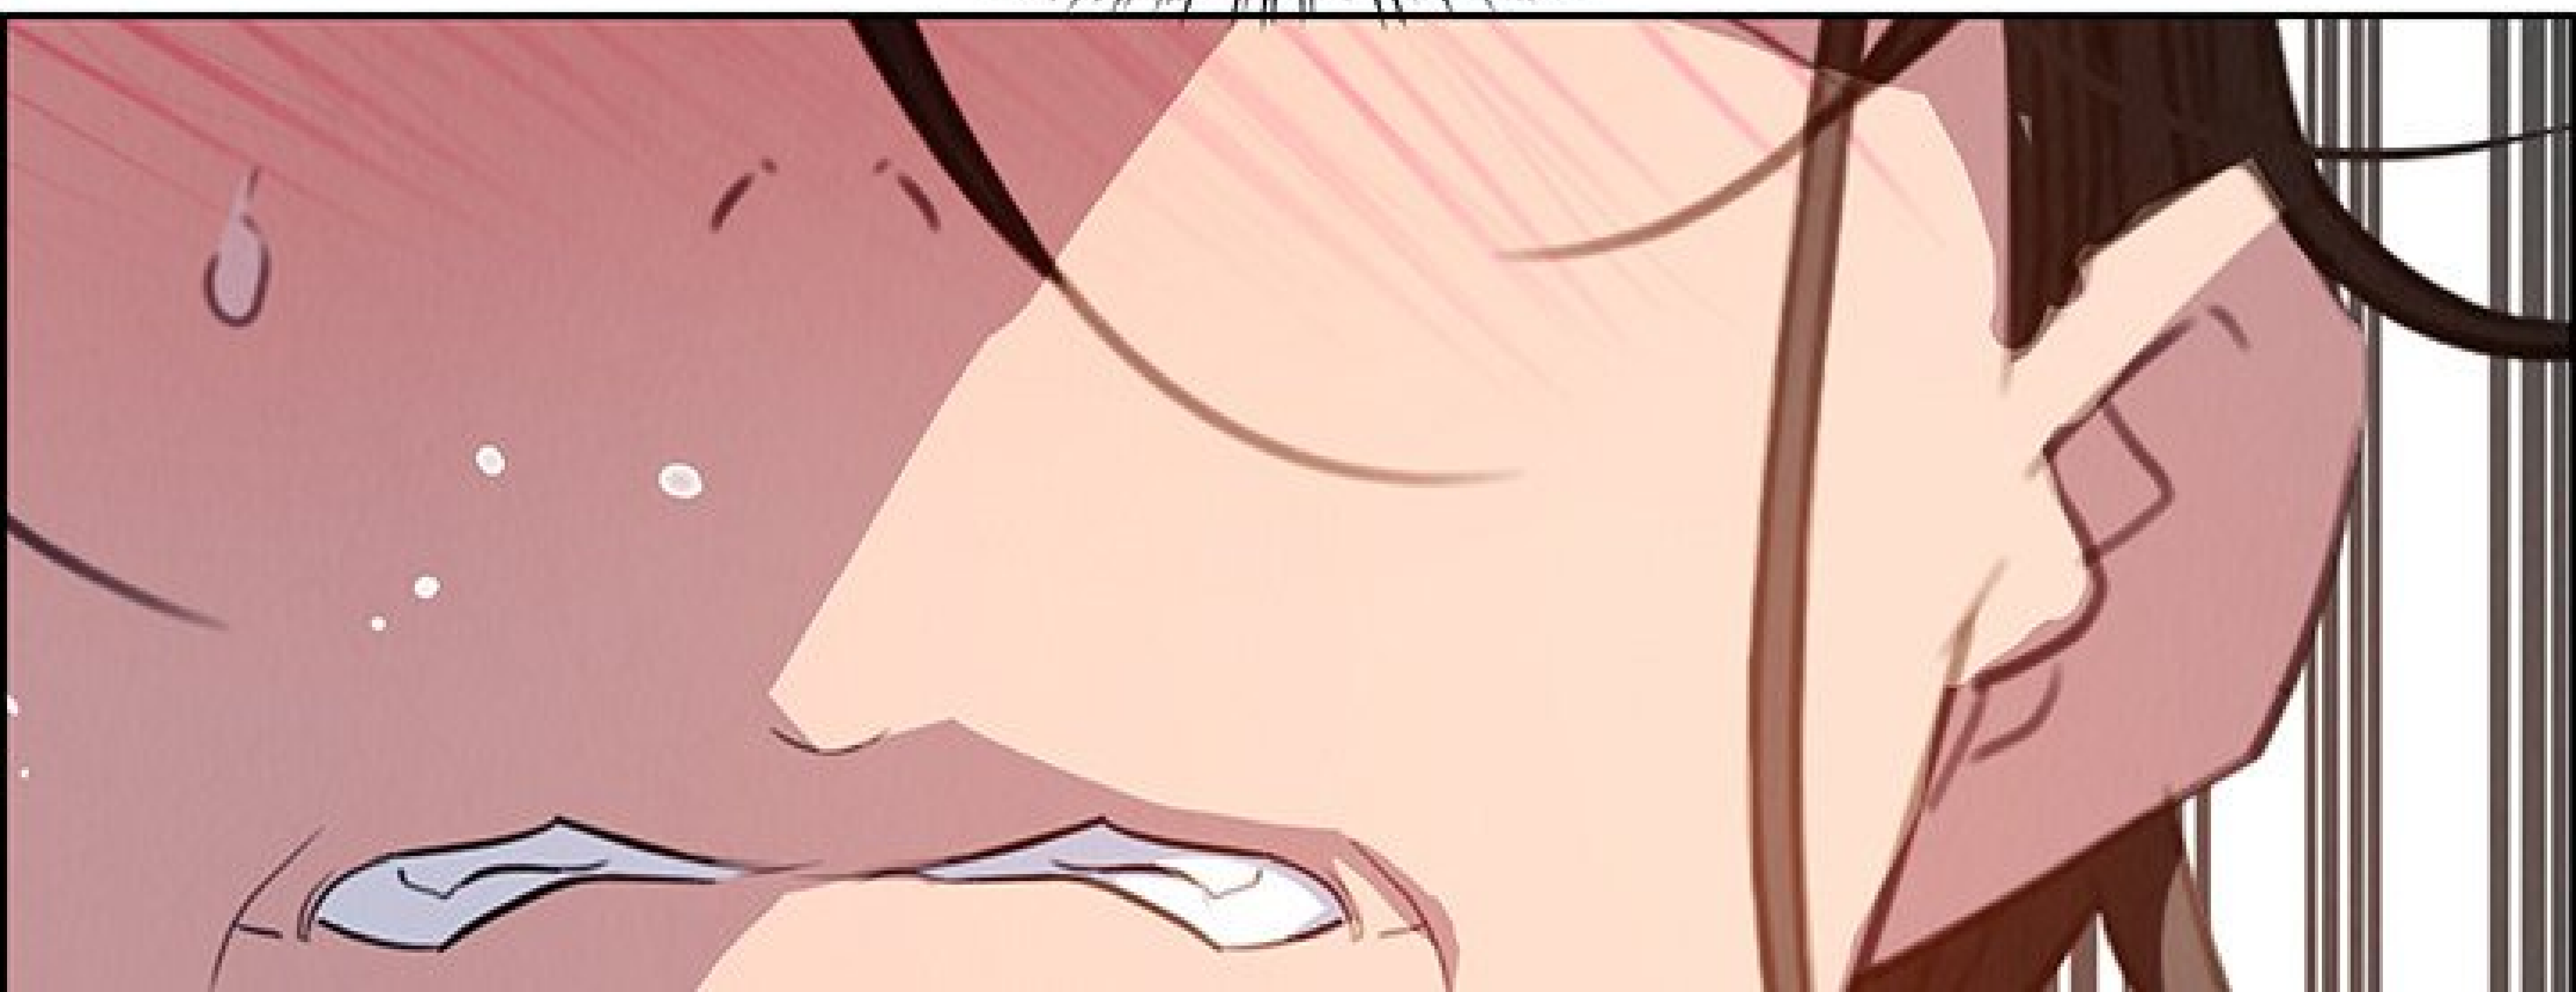

SHLACK

HAA!

AAH!

GAH...!

J'AI LA RAGE !!

A close-up of a character's face, showing a large, intense black spiky aura radiating from the forehead. The character has a determined expression. The background is a mix of pink and purple tones with vertical lines.