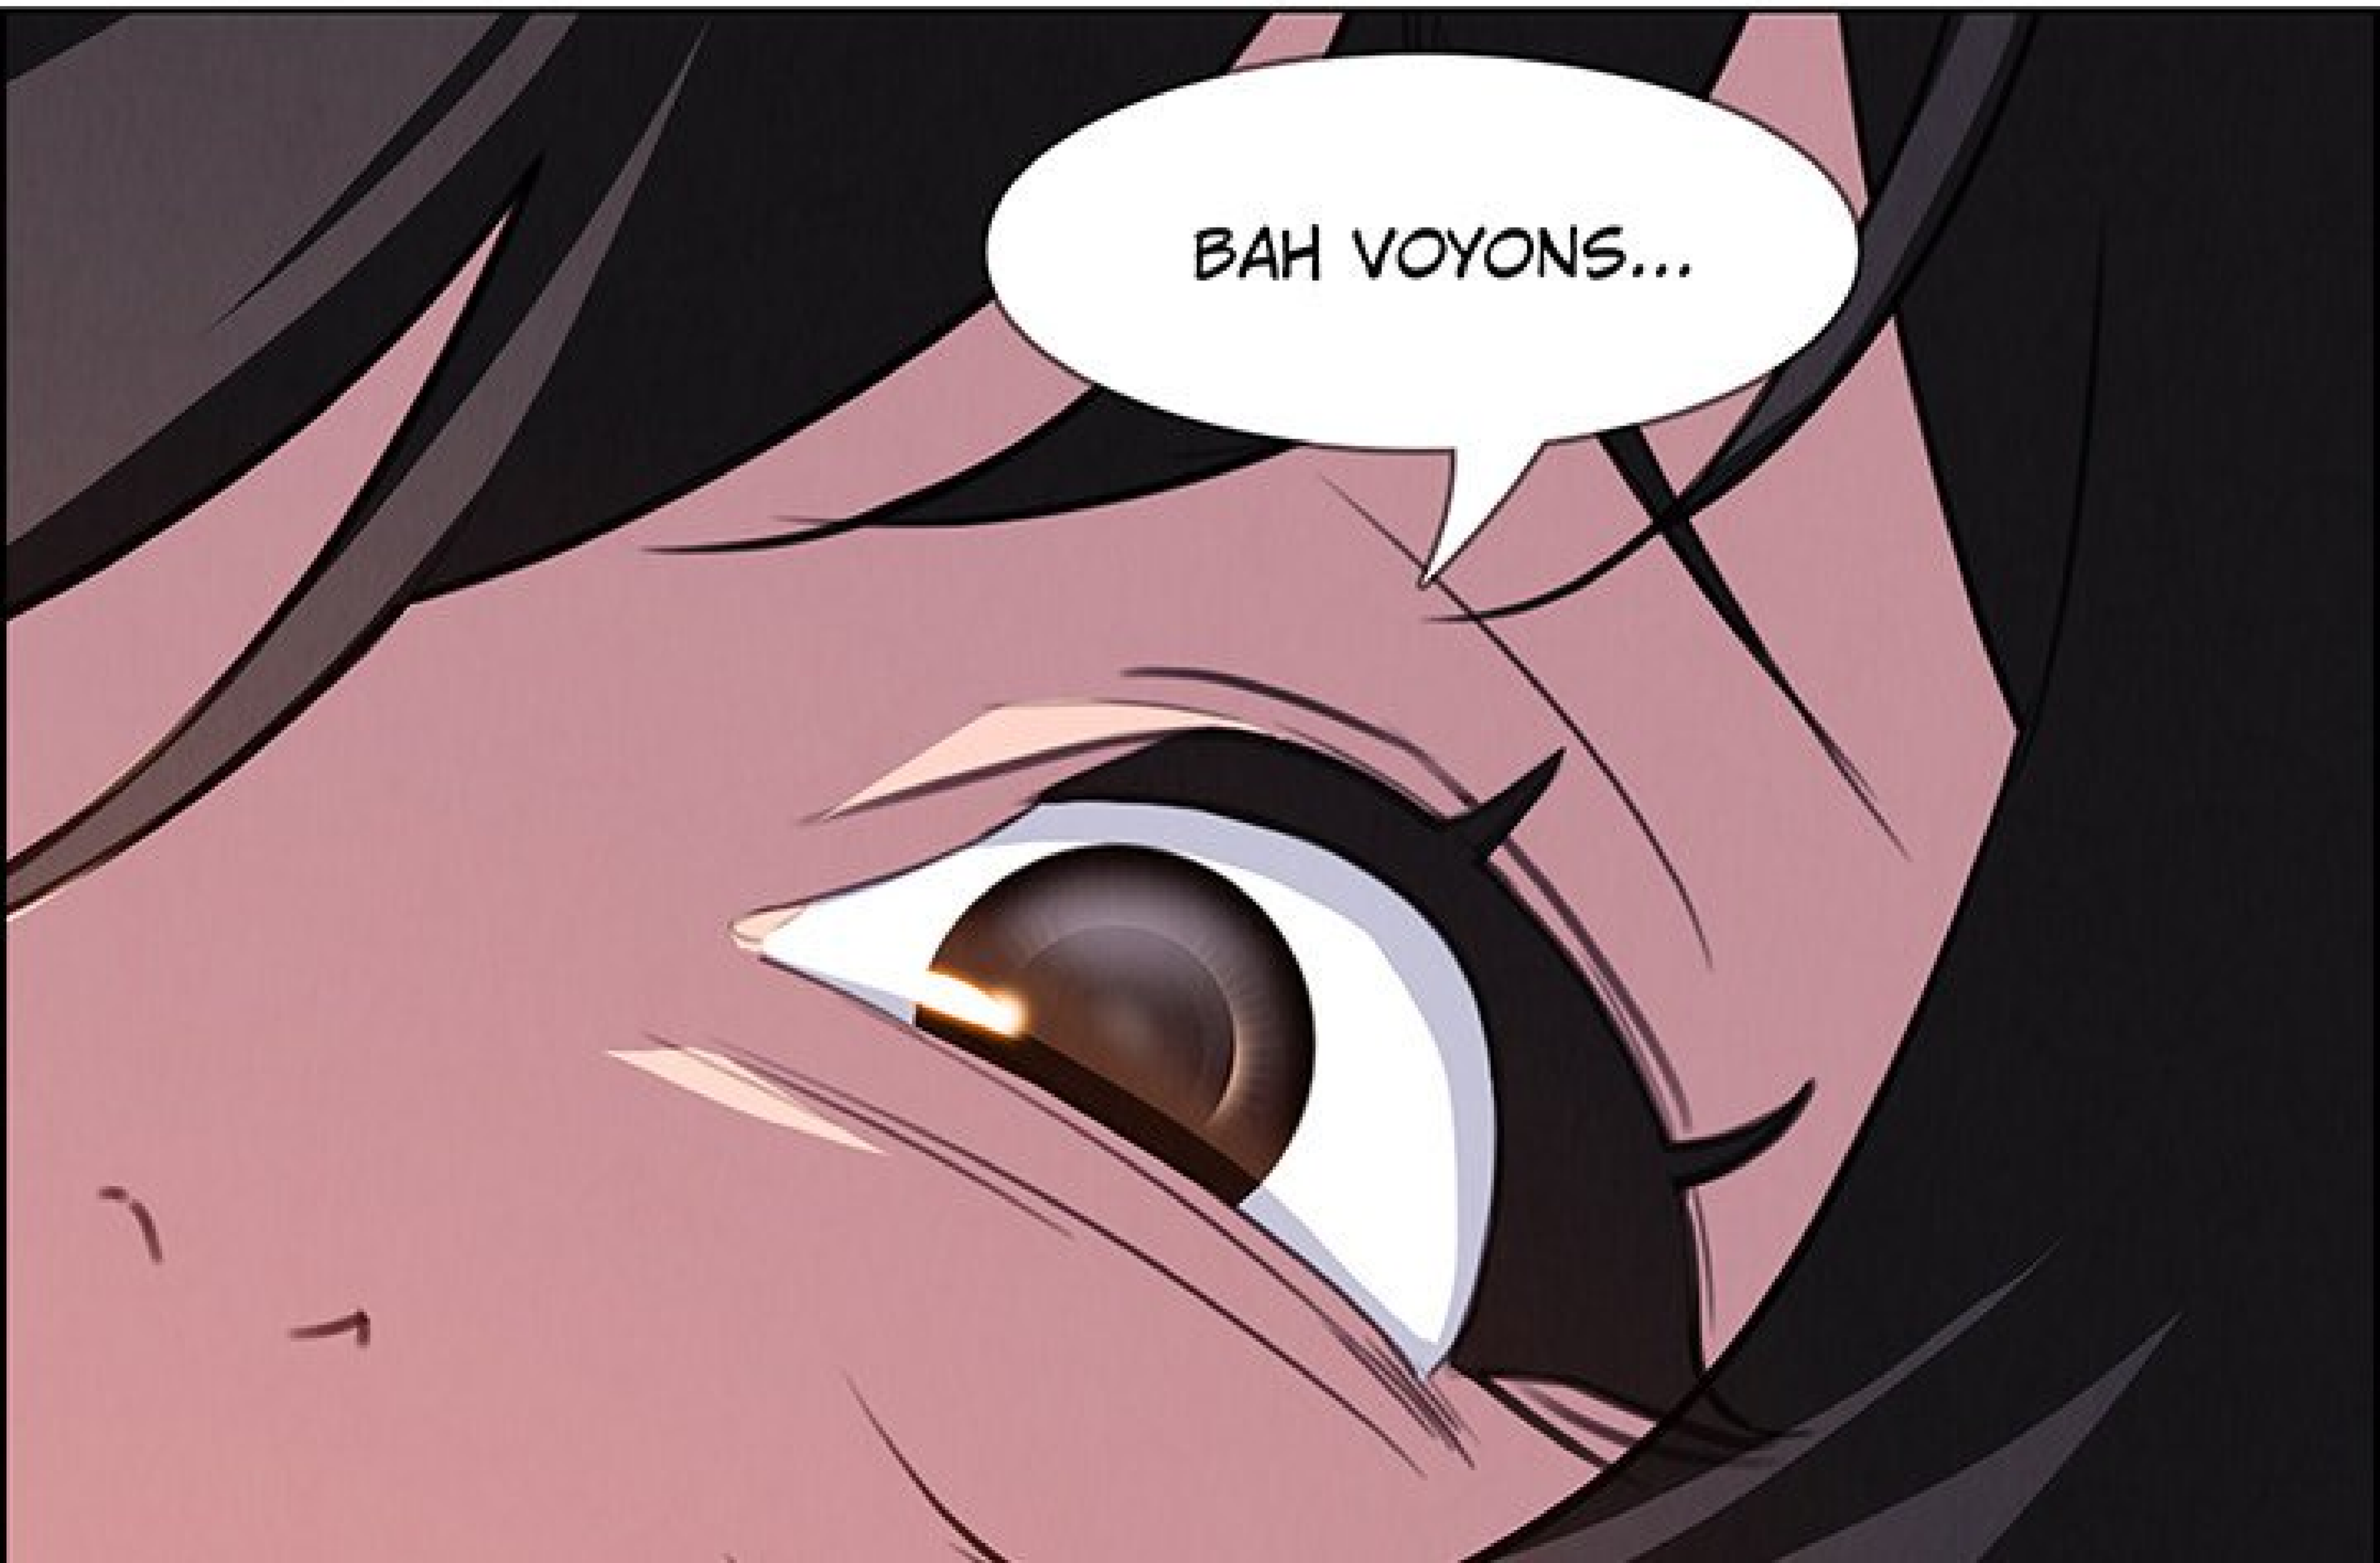

BAH VOYONS...