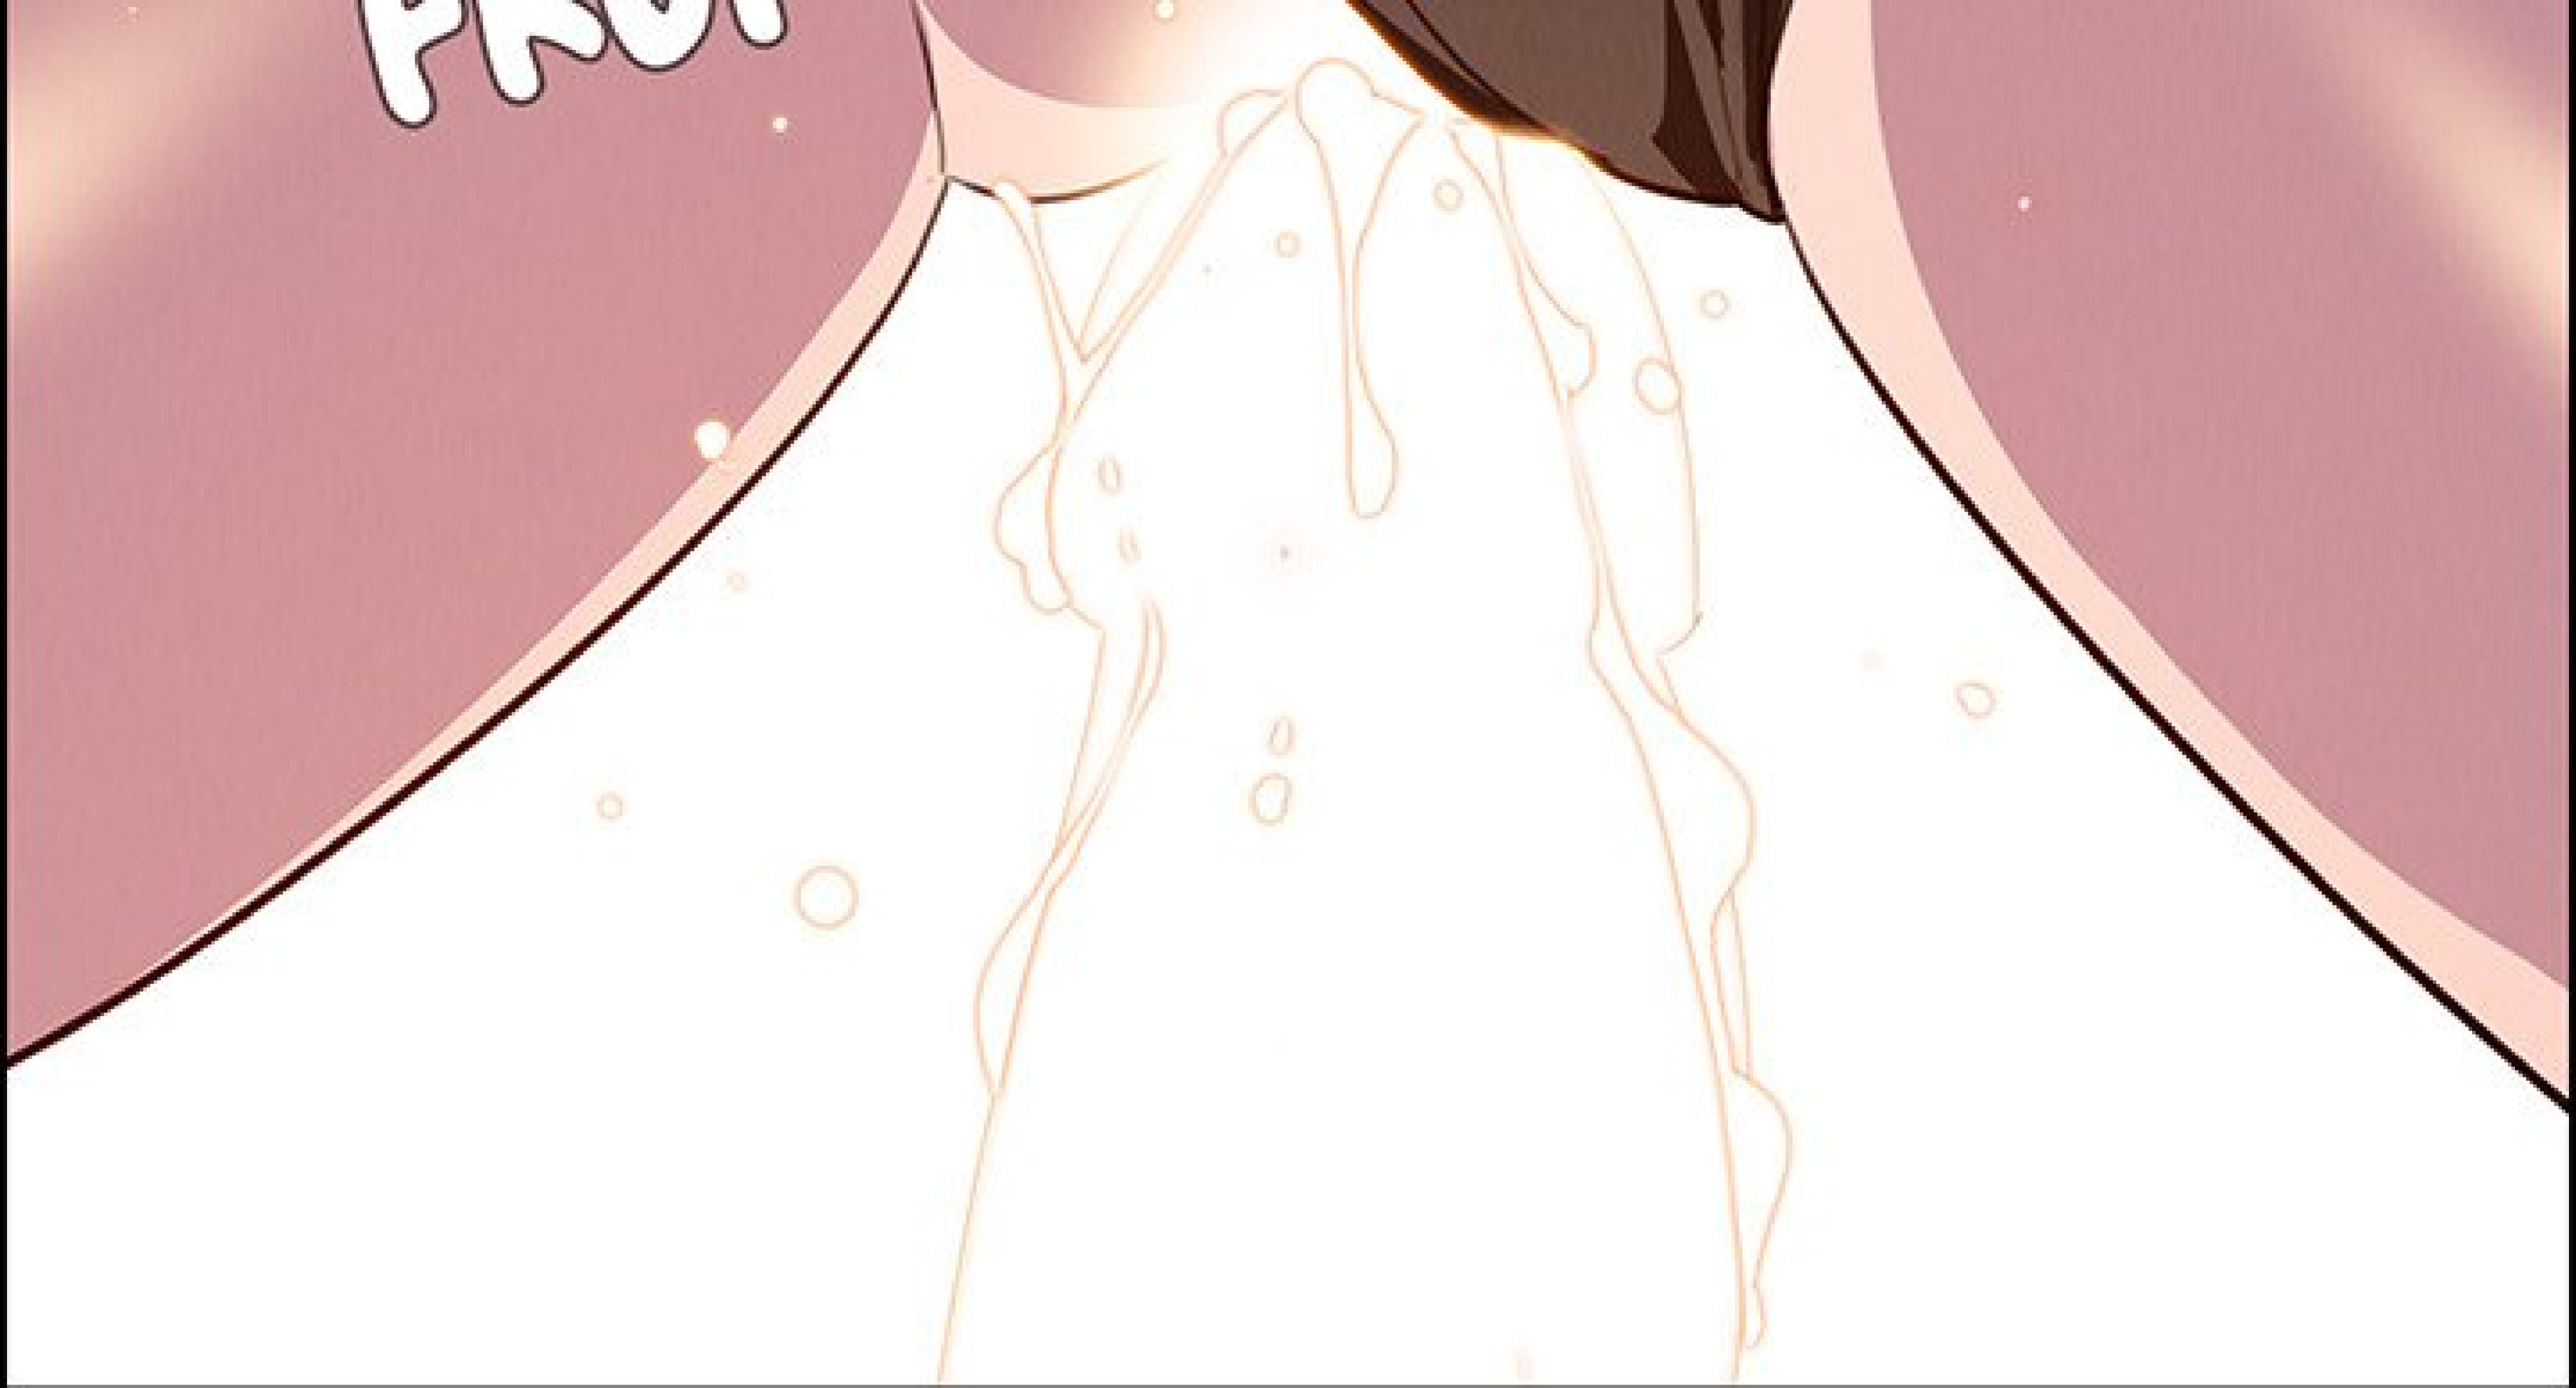

LE PÉNÉTRER...!