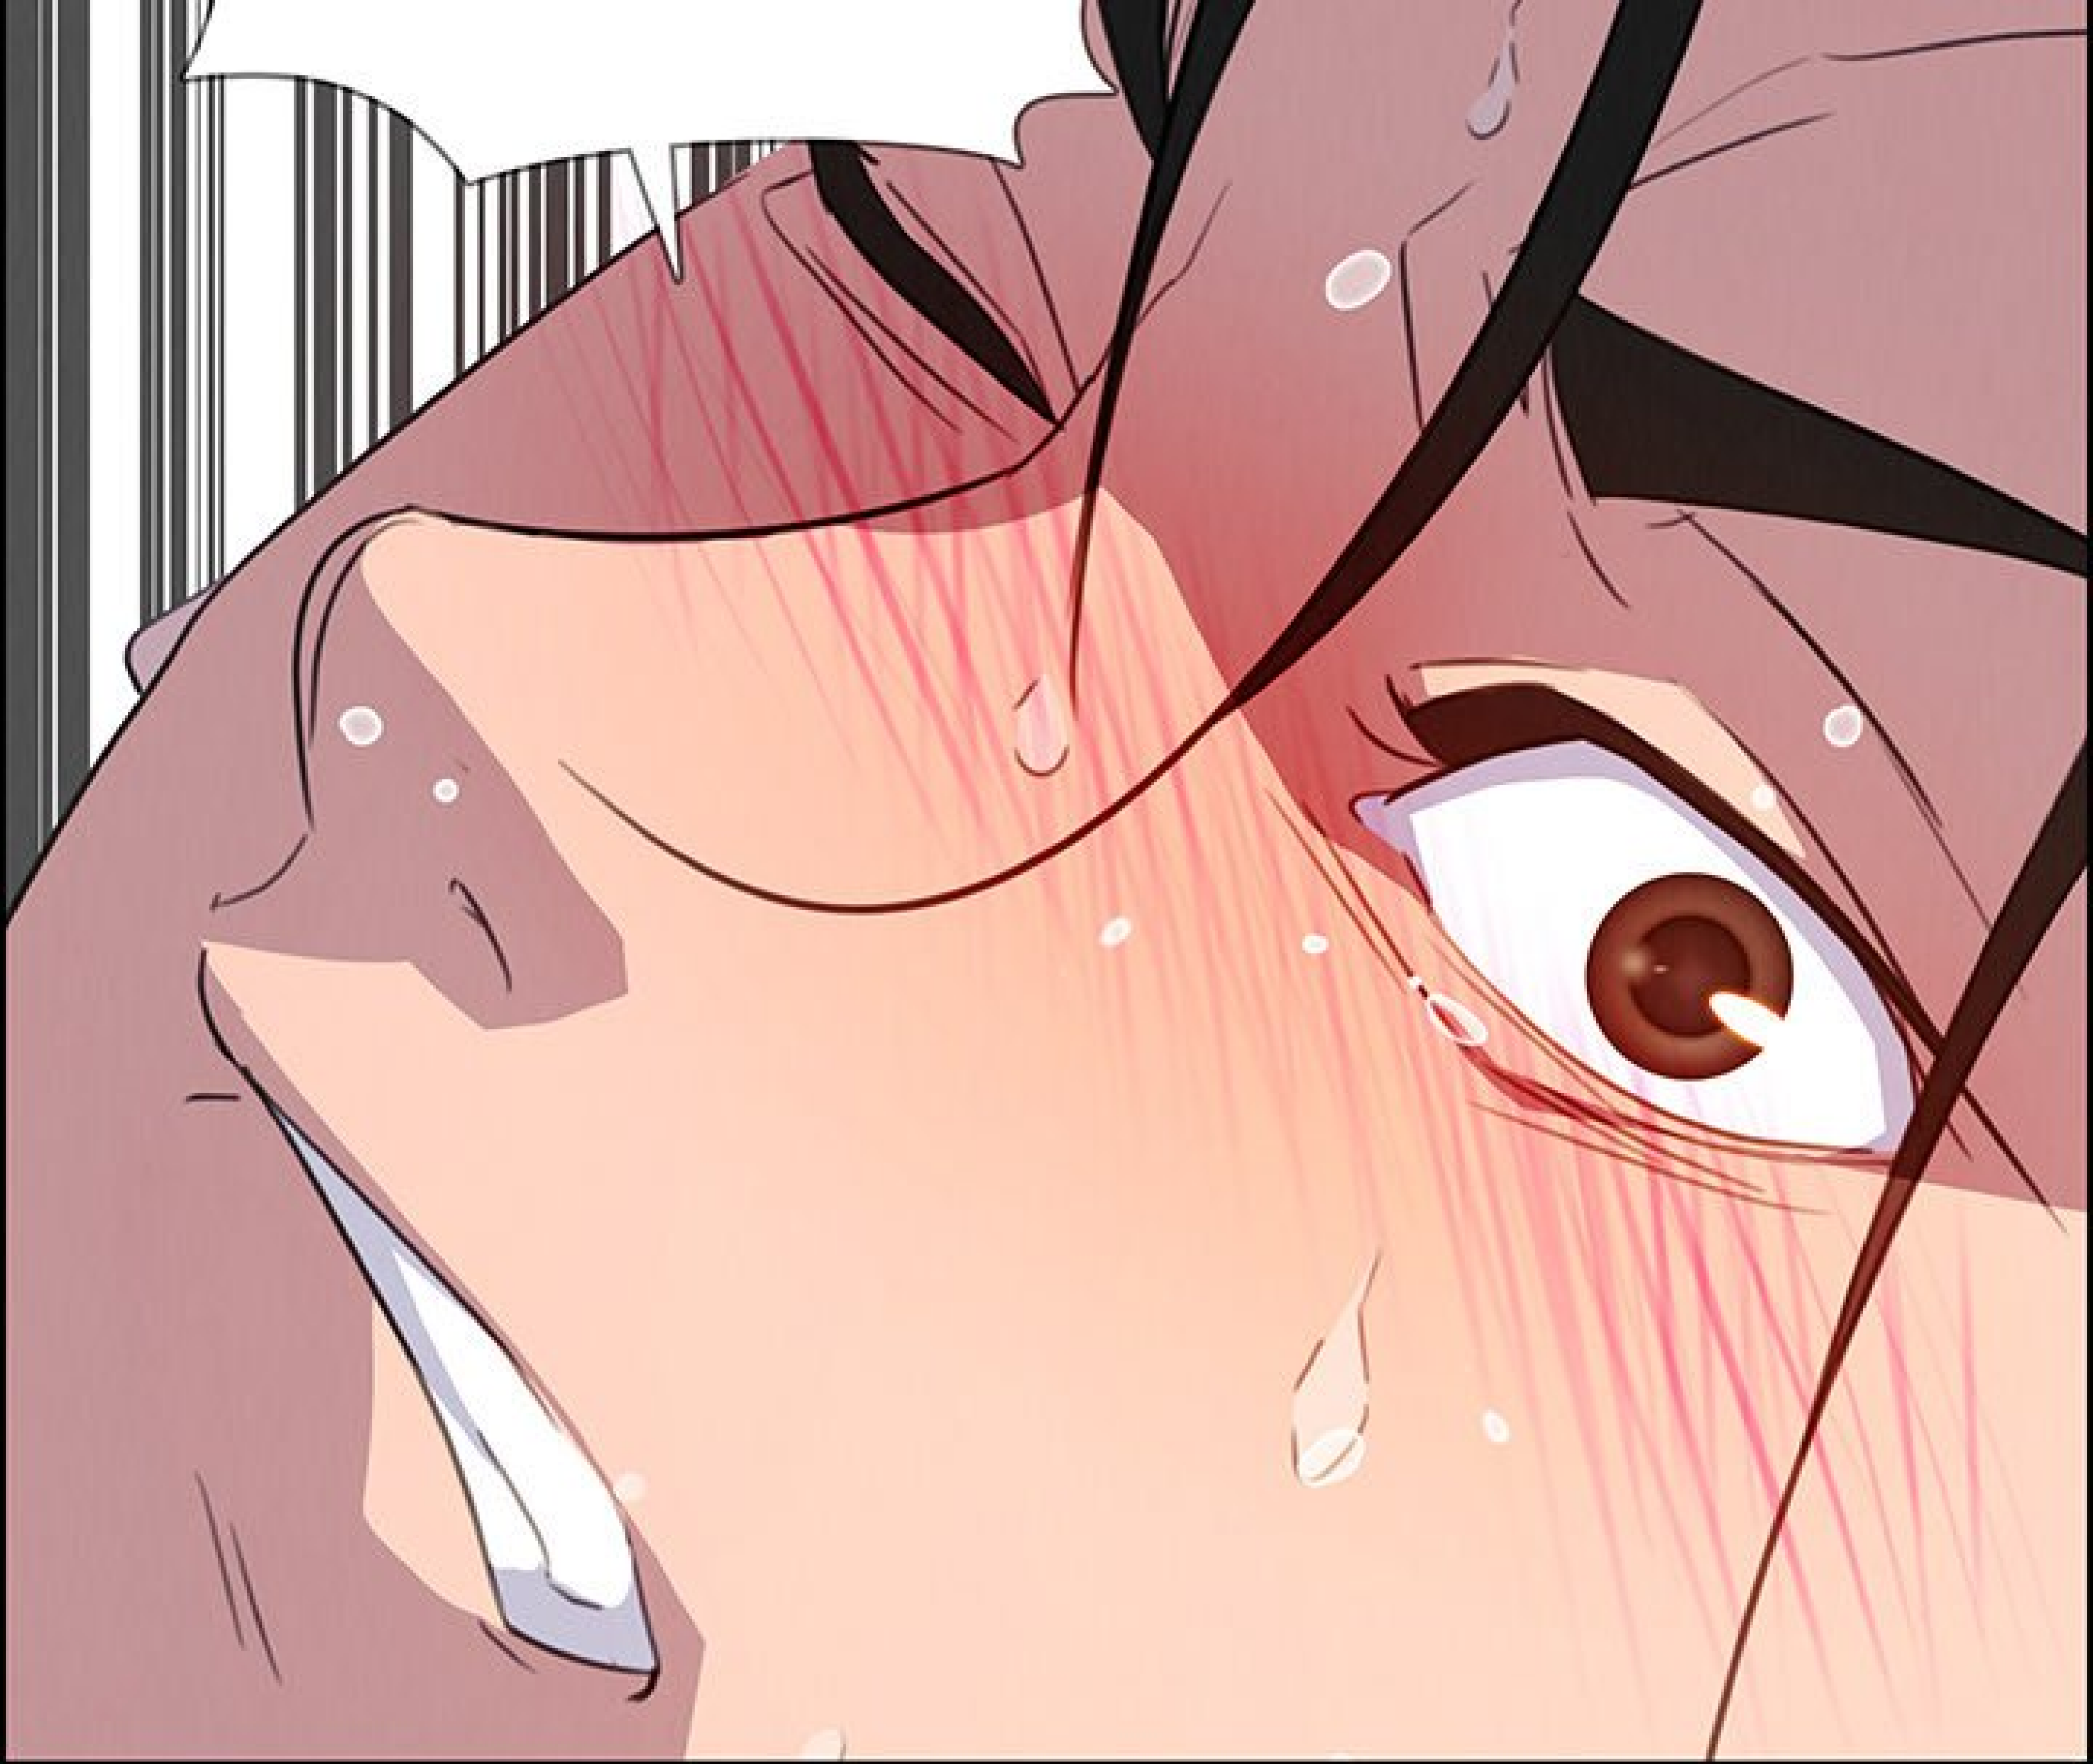

TU NE VEUX PAS ?