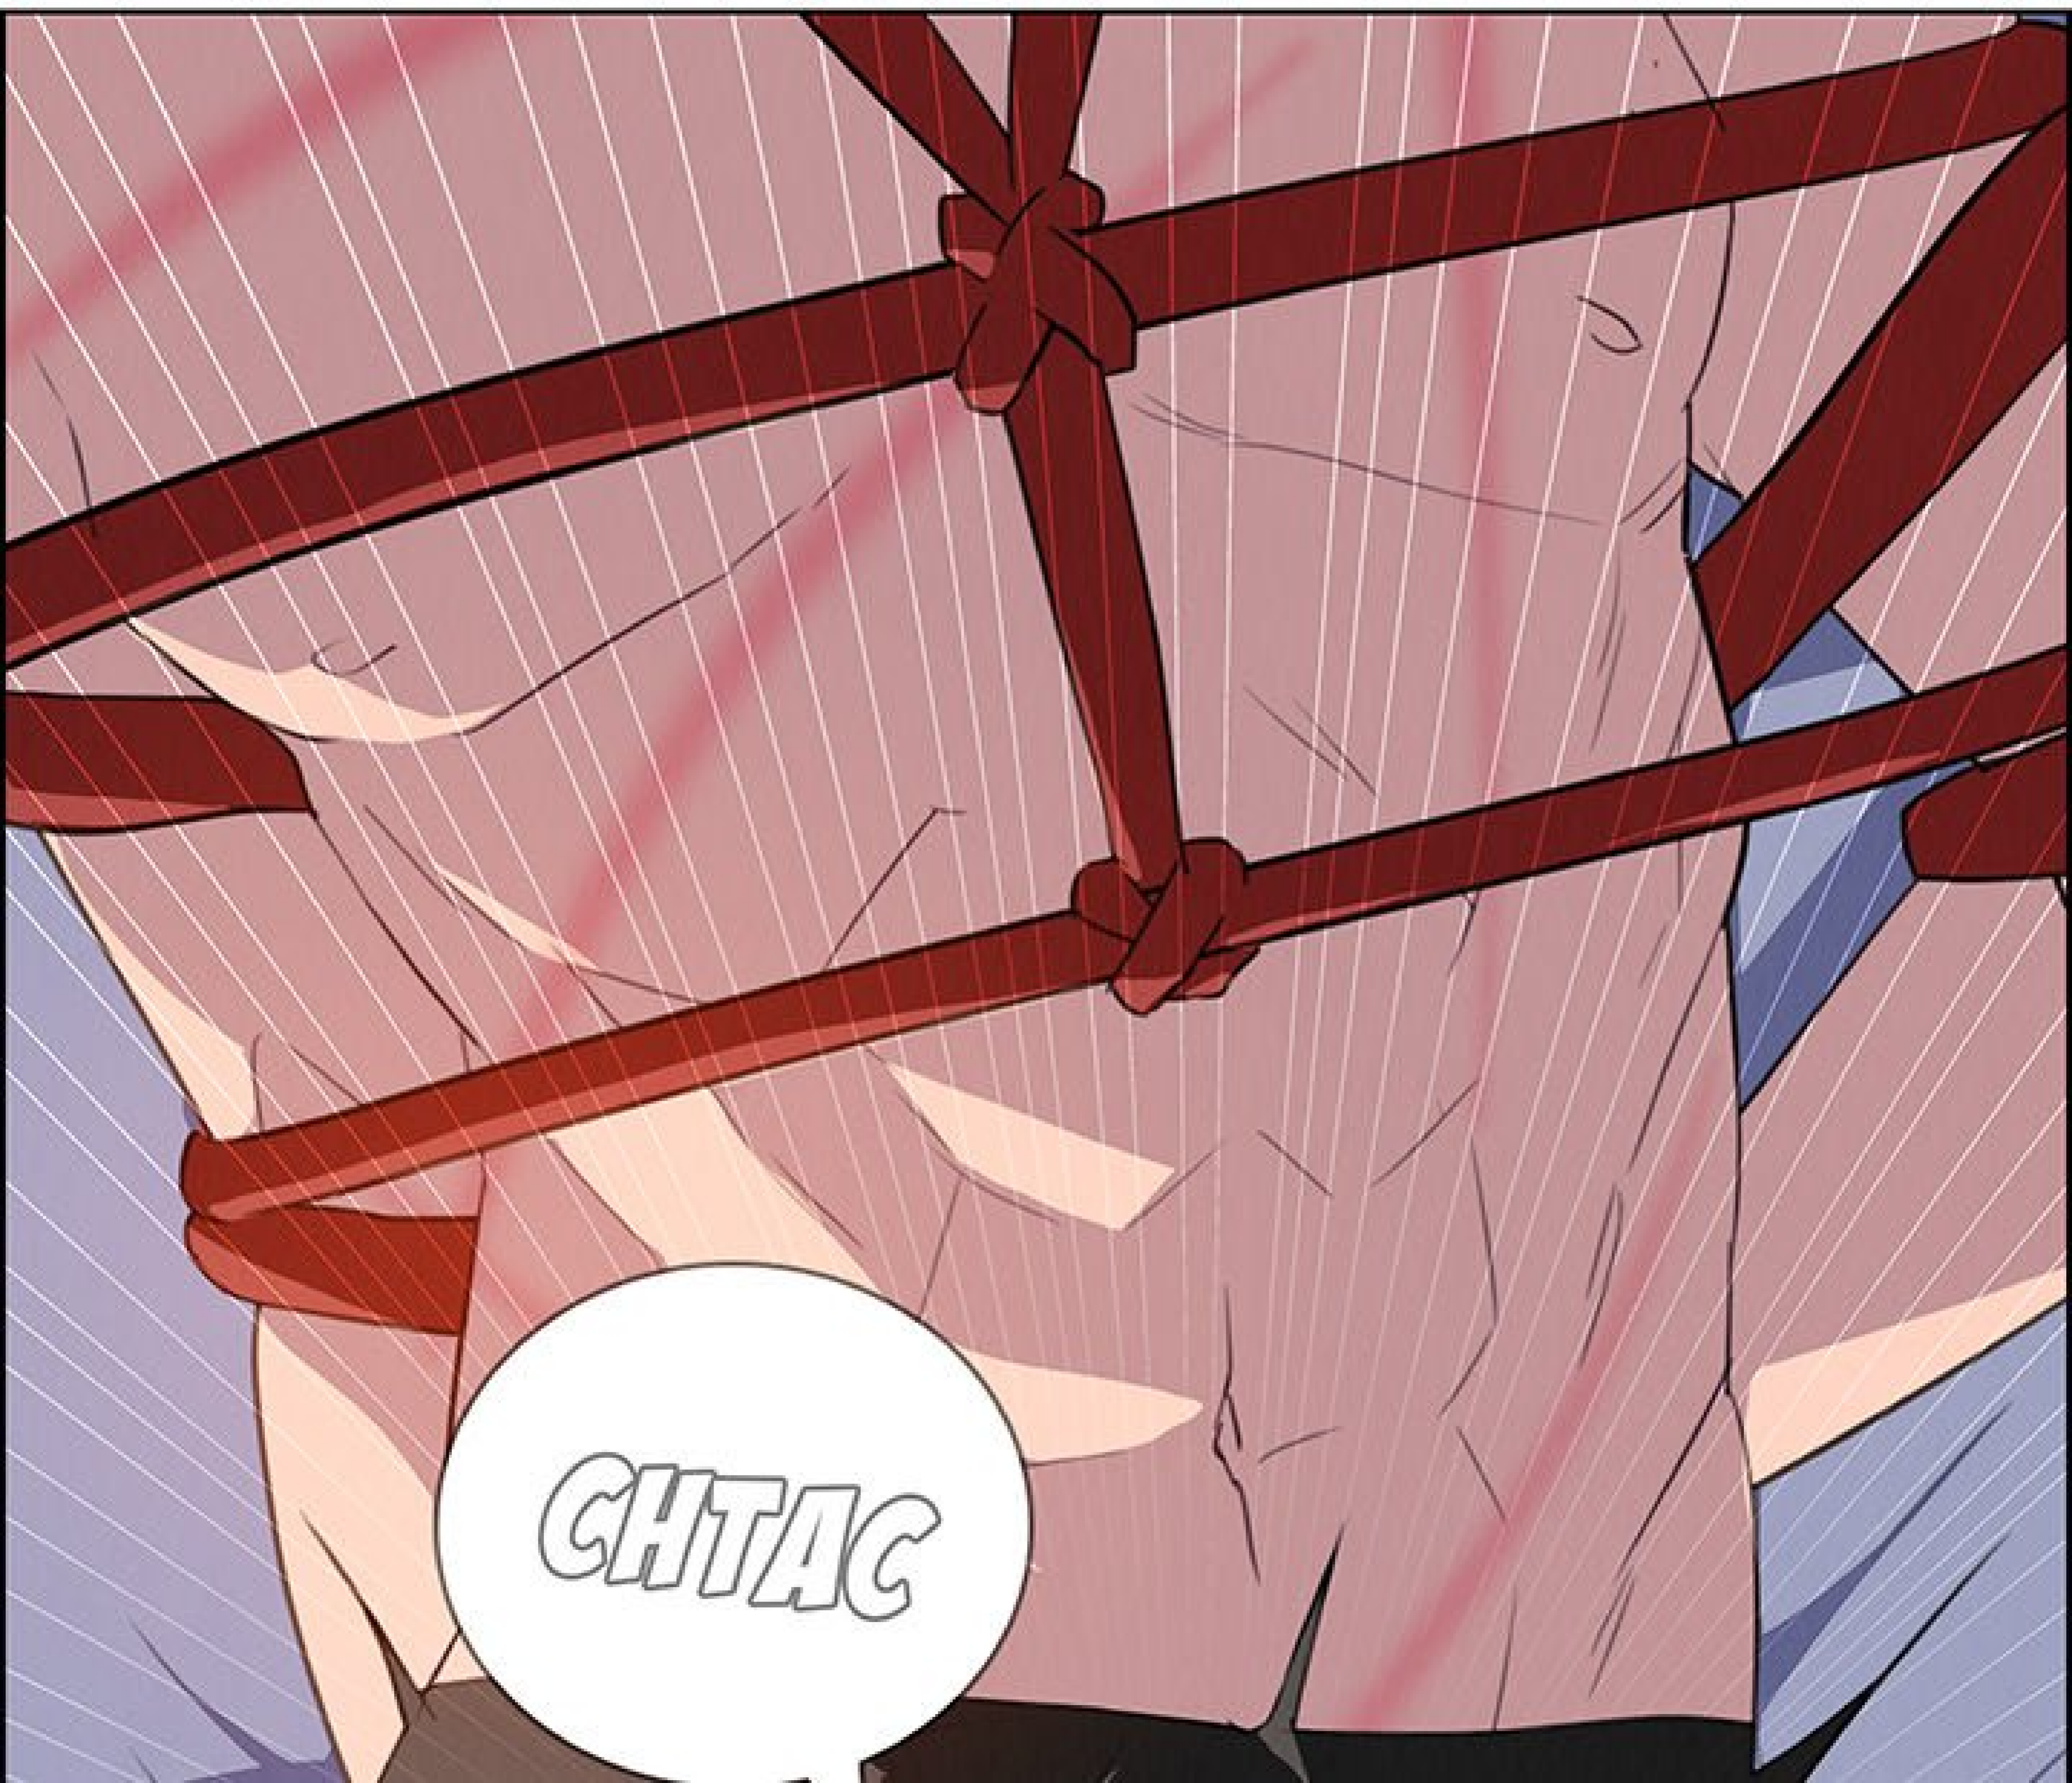

SBAF

A close-up illustration of a hand with a red sleeve and a white speech bubble containing the text "AAH !!". The hand is shown from the side, with the thumb and index finger visible. The sleeve is a deep red color with some lighter red shading. The speech bubble is white with a black outline and contains the text "AAH !!" in a bold, black, sans-serif font. The background is white.

CHITAG

A stylized illustration of a group of people in a huddle. The central figure is a person with dark skin, wearing a dark blue or black long-sleeved shirt. They are surrounded by other people, some with lighter skin tones, also in similar dark clothing. The background is composed of large, overlapping shapes in shades of blue, purple, and pink, with fine horizontal lines. A white speech bubble with a black outline is positioned on the right side, containing the text 'CHITAC' in a bold, outlined, sans-serif font.