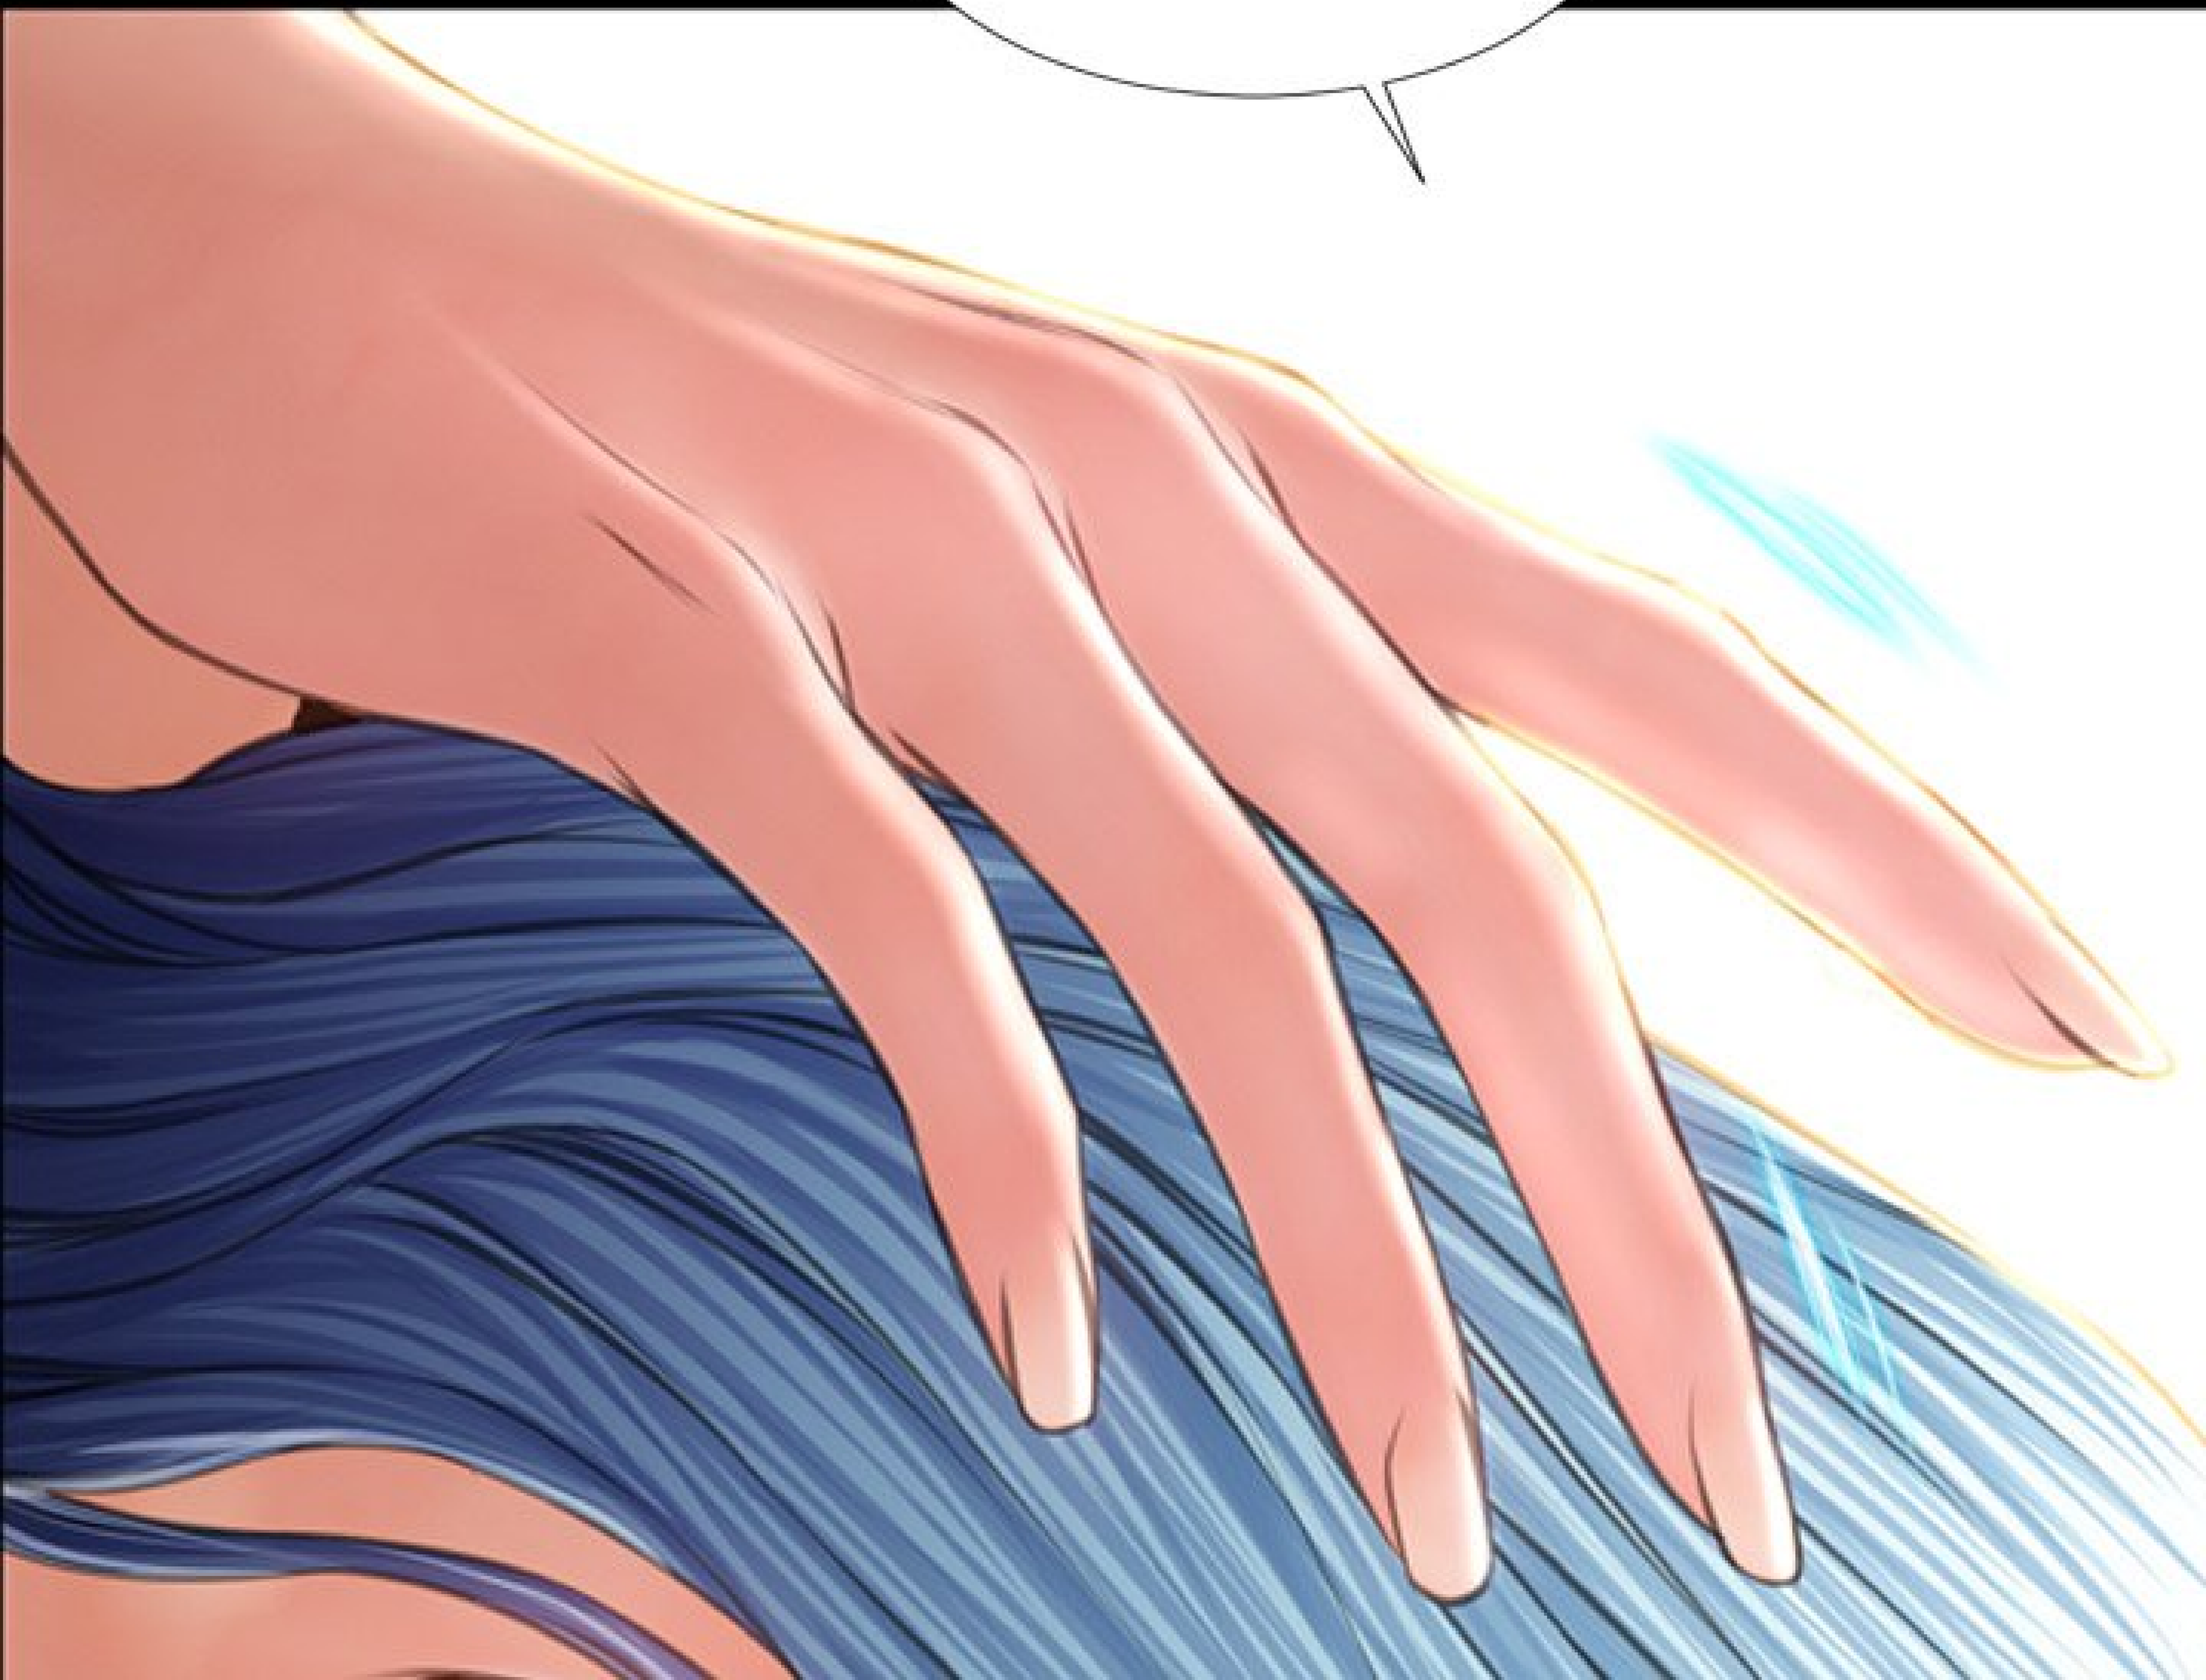

JE VAIS
COMMENCER...