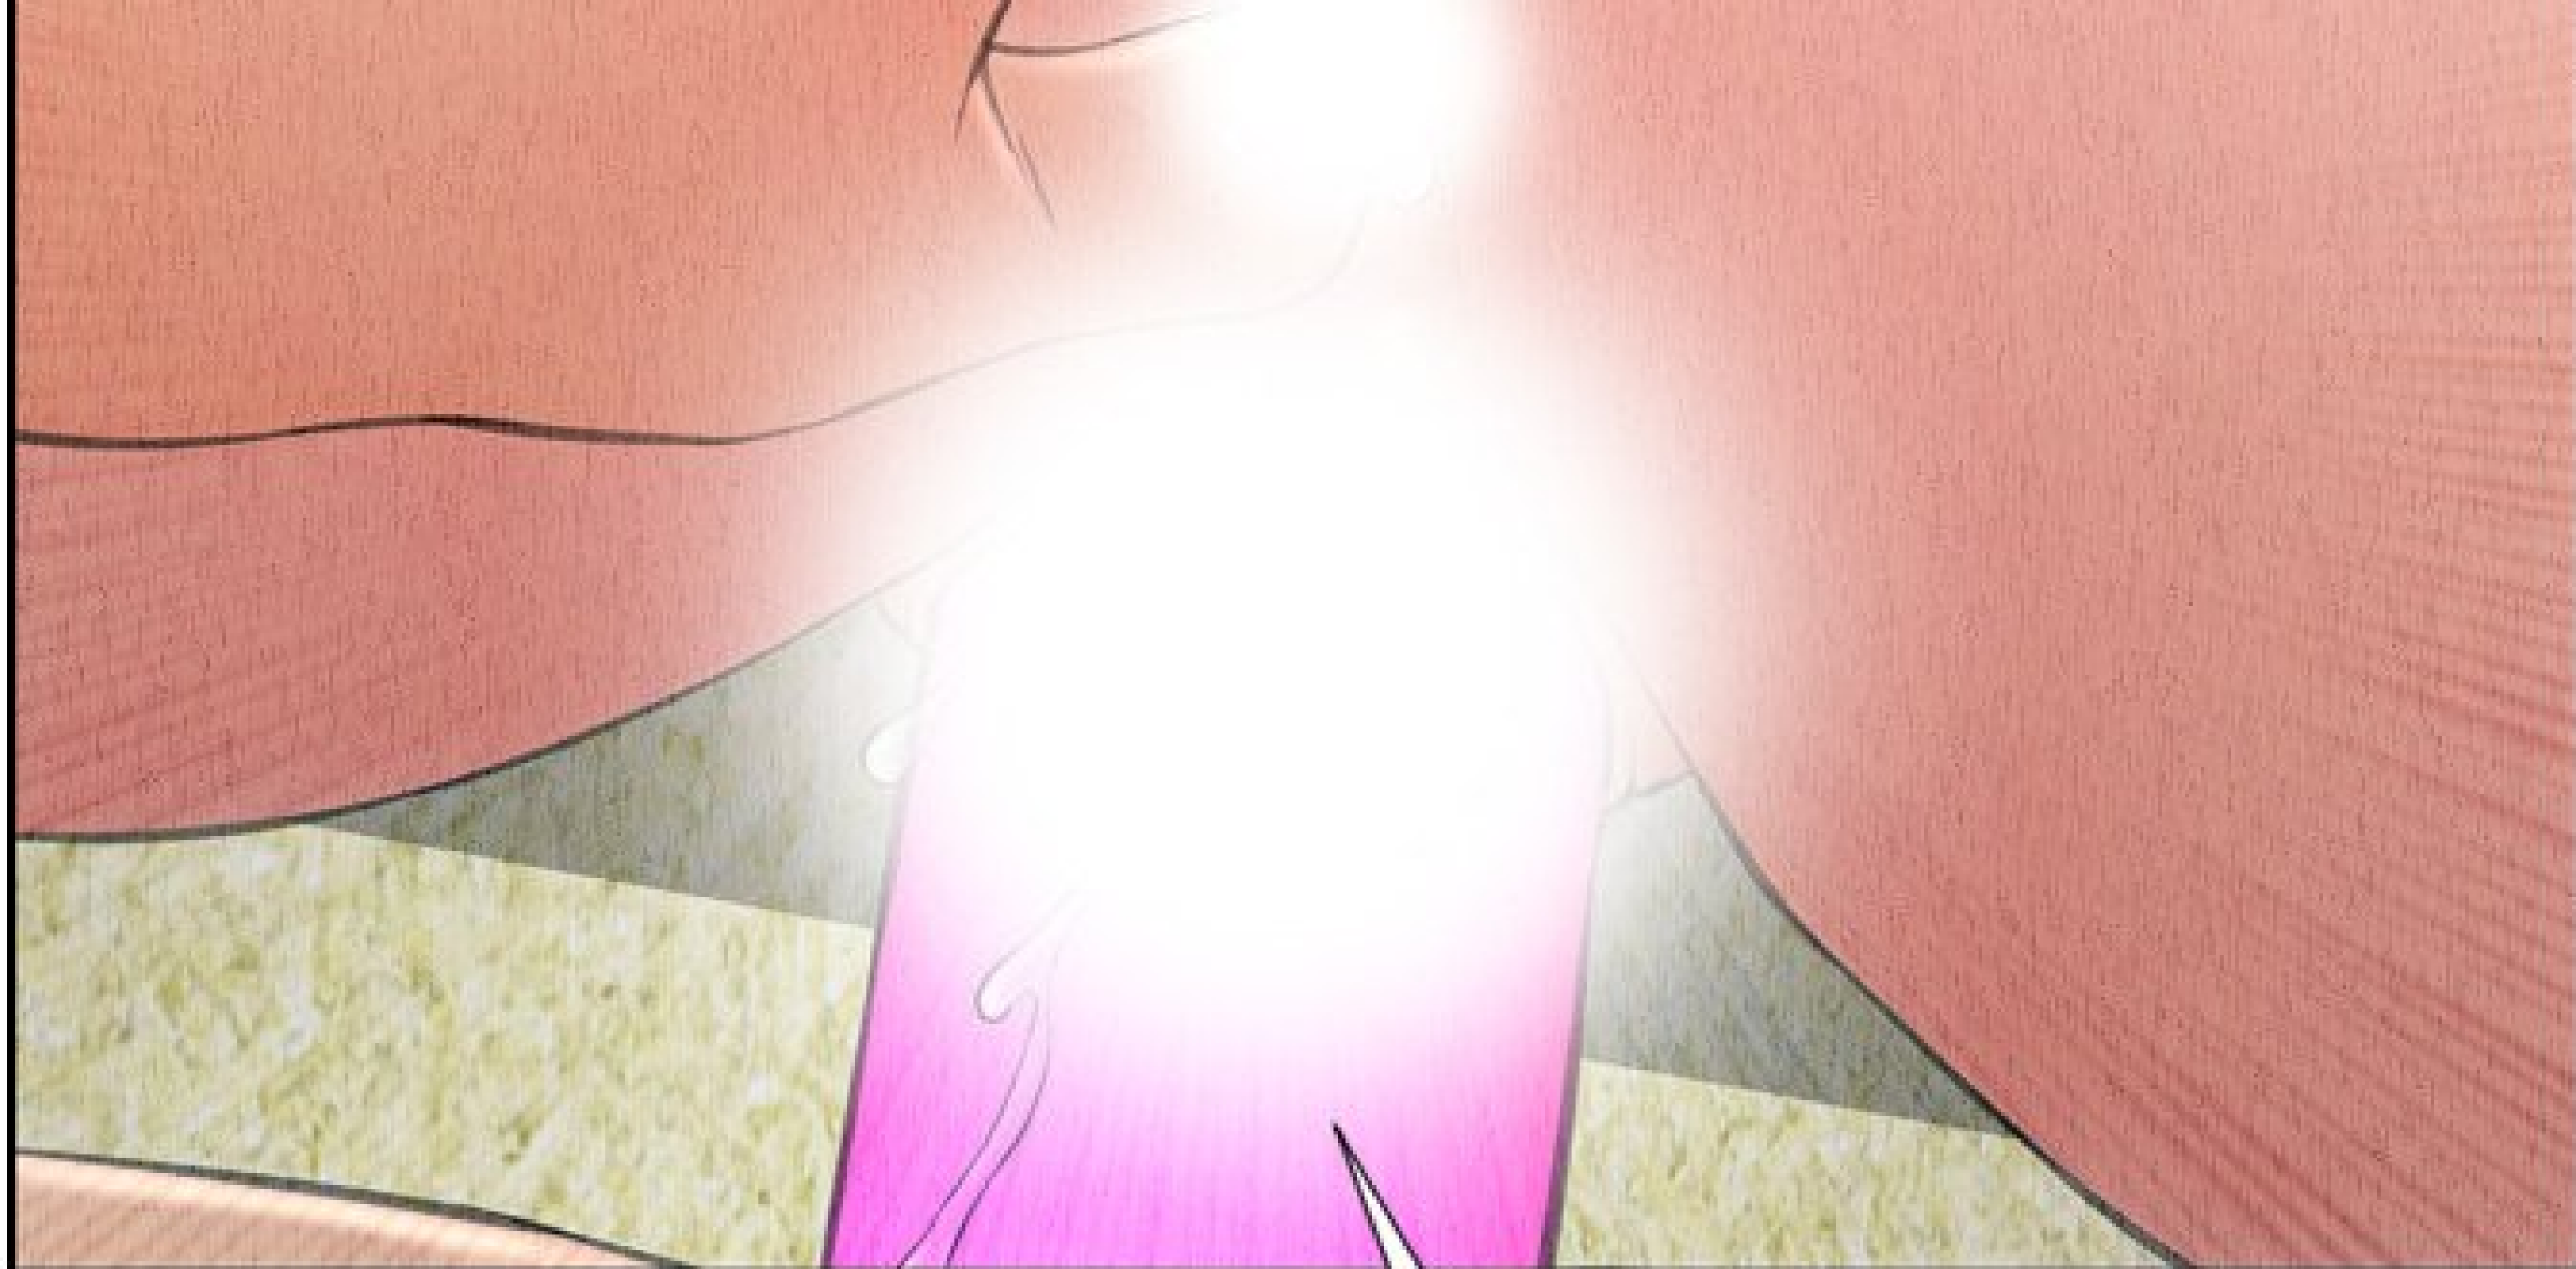

LORSQUE VOUS
PRENEZ QUELQU'UN
PAR DERRIÈRE.