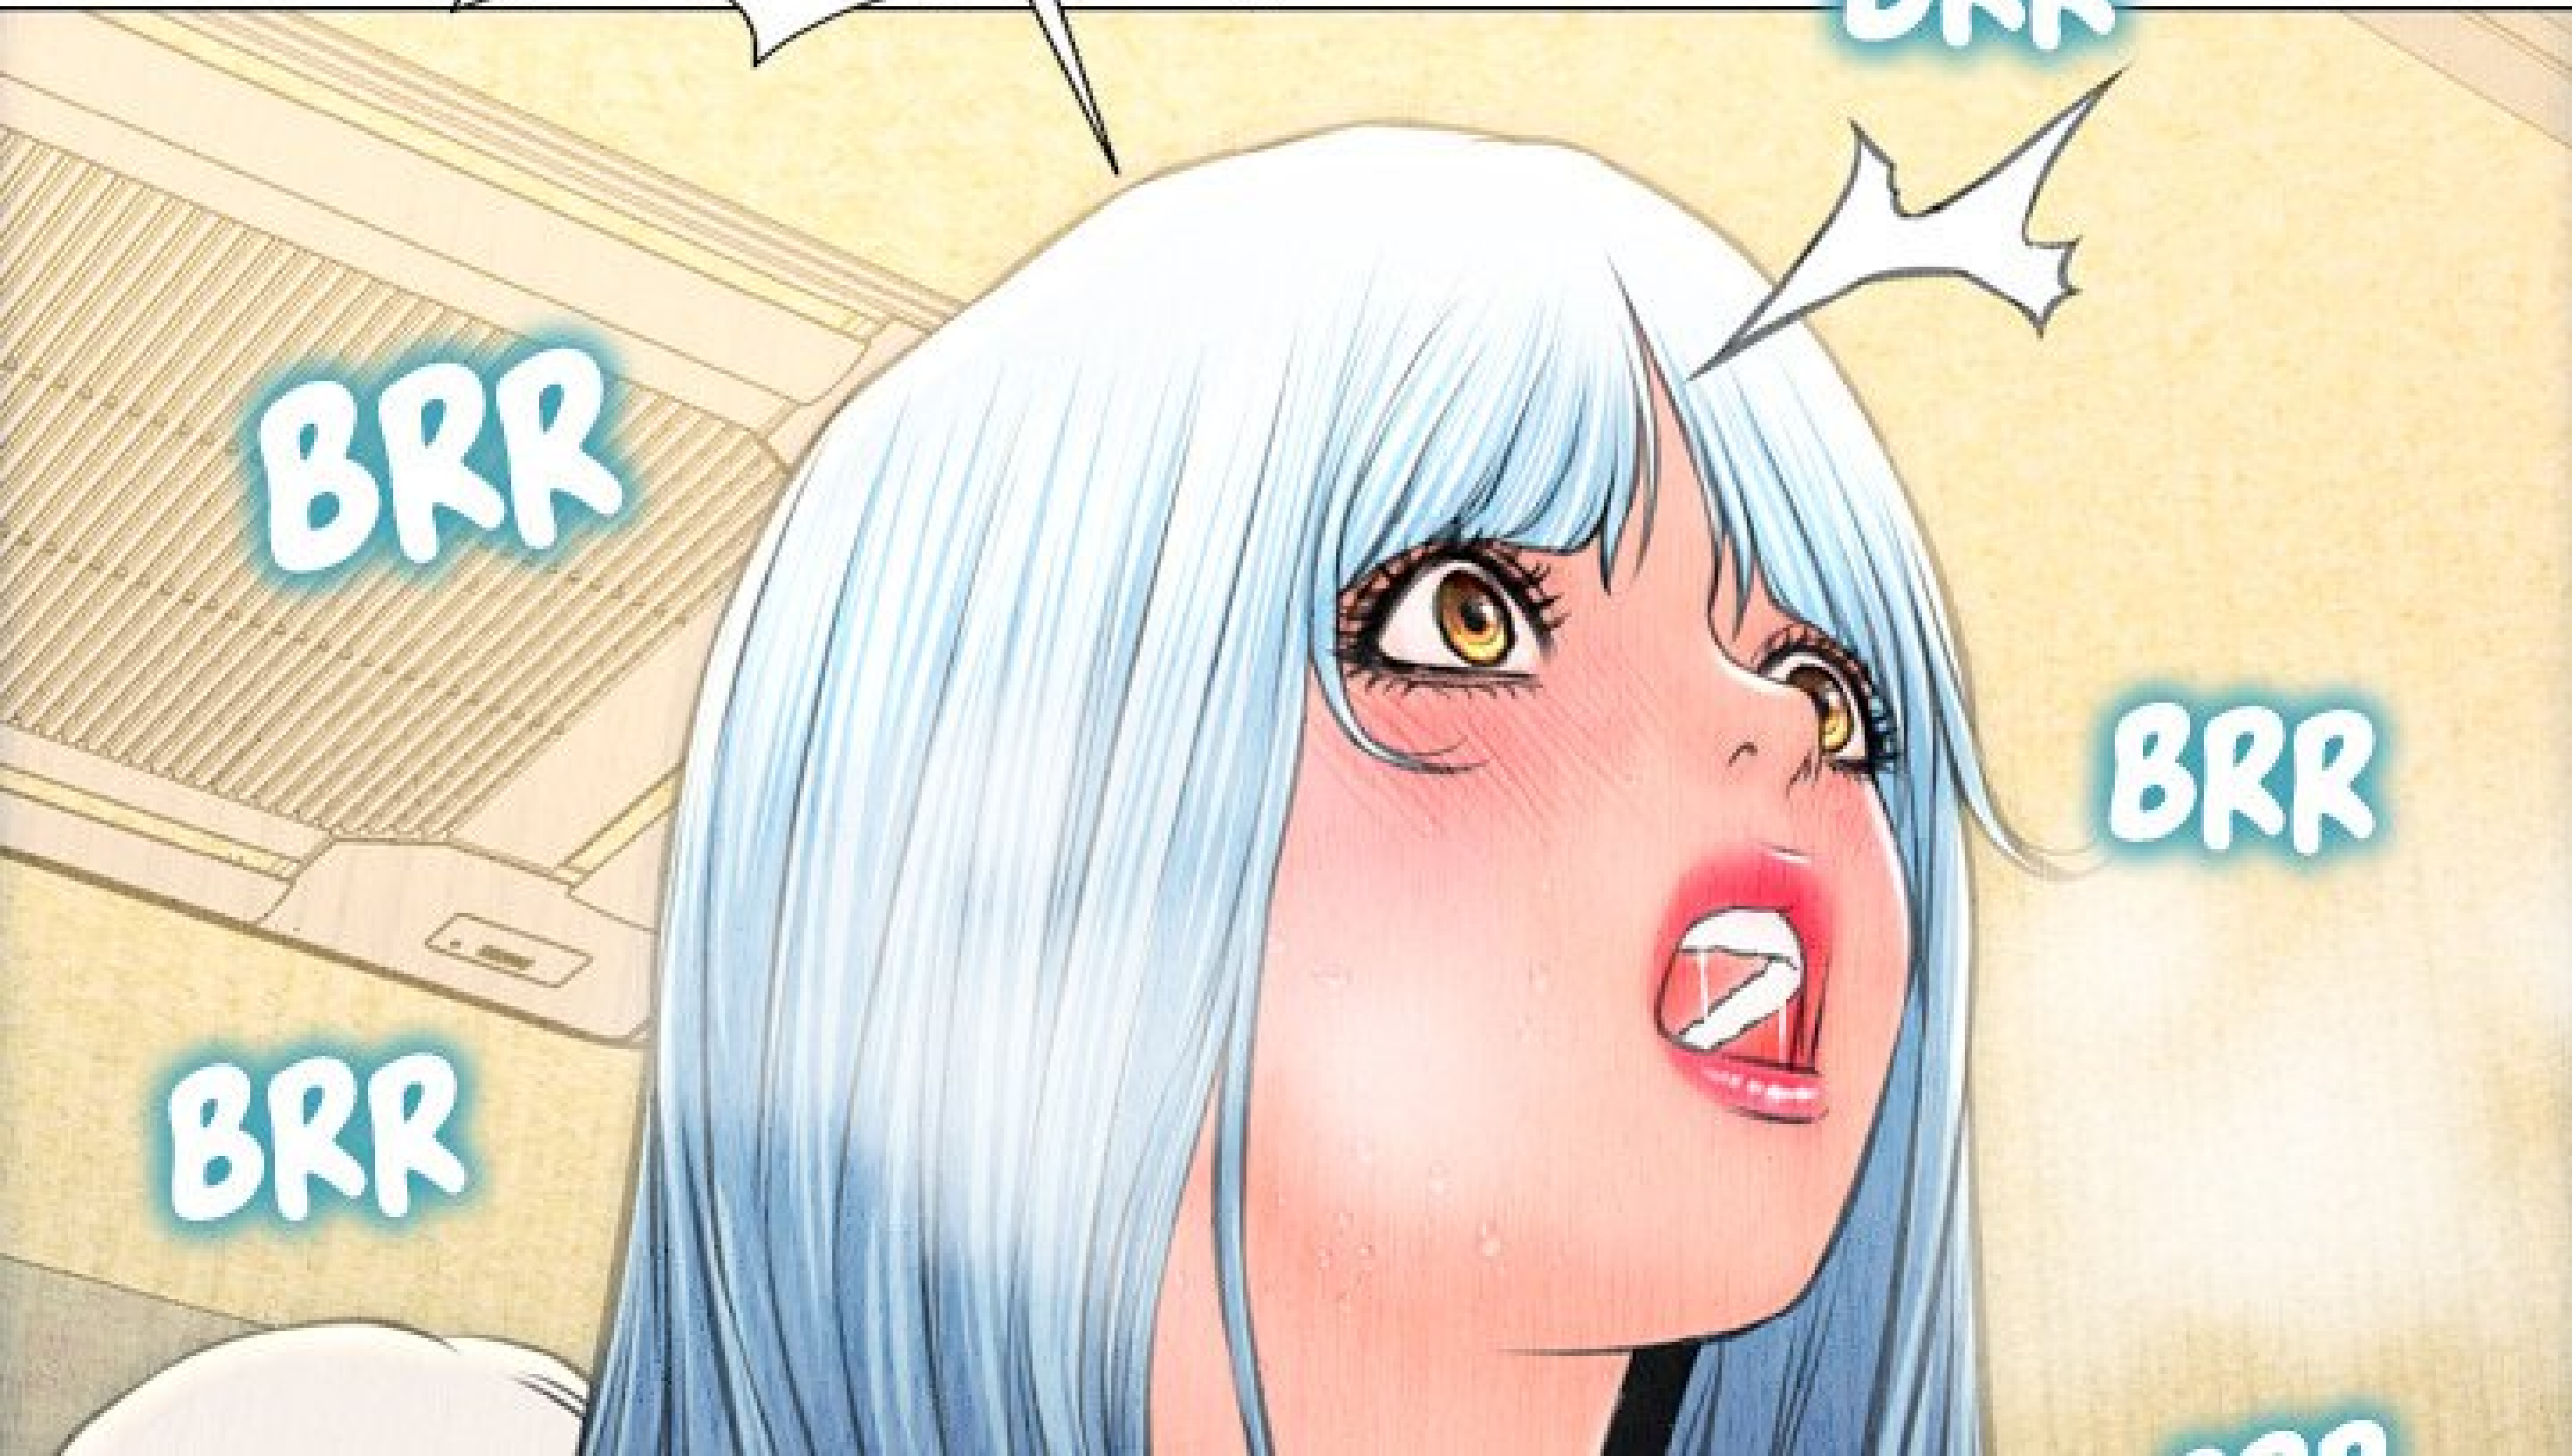

KYA...!!!

BRR

BRR

BRR

BRR

BRR