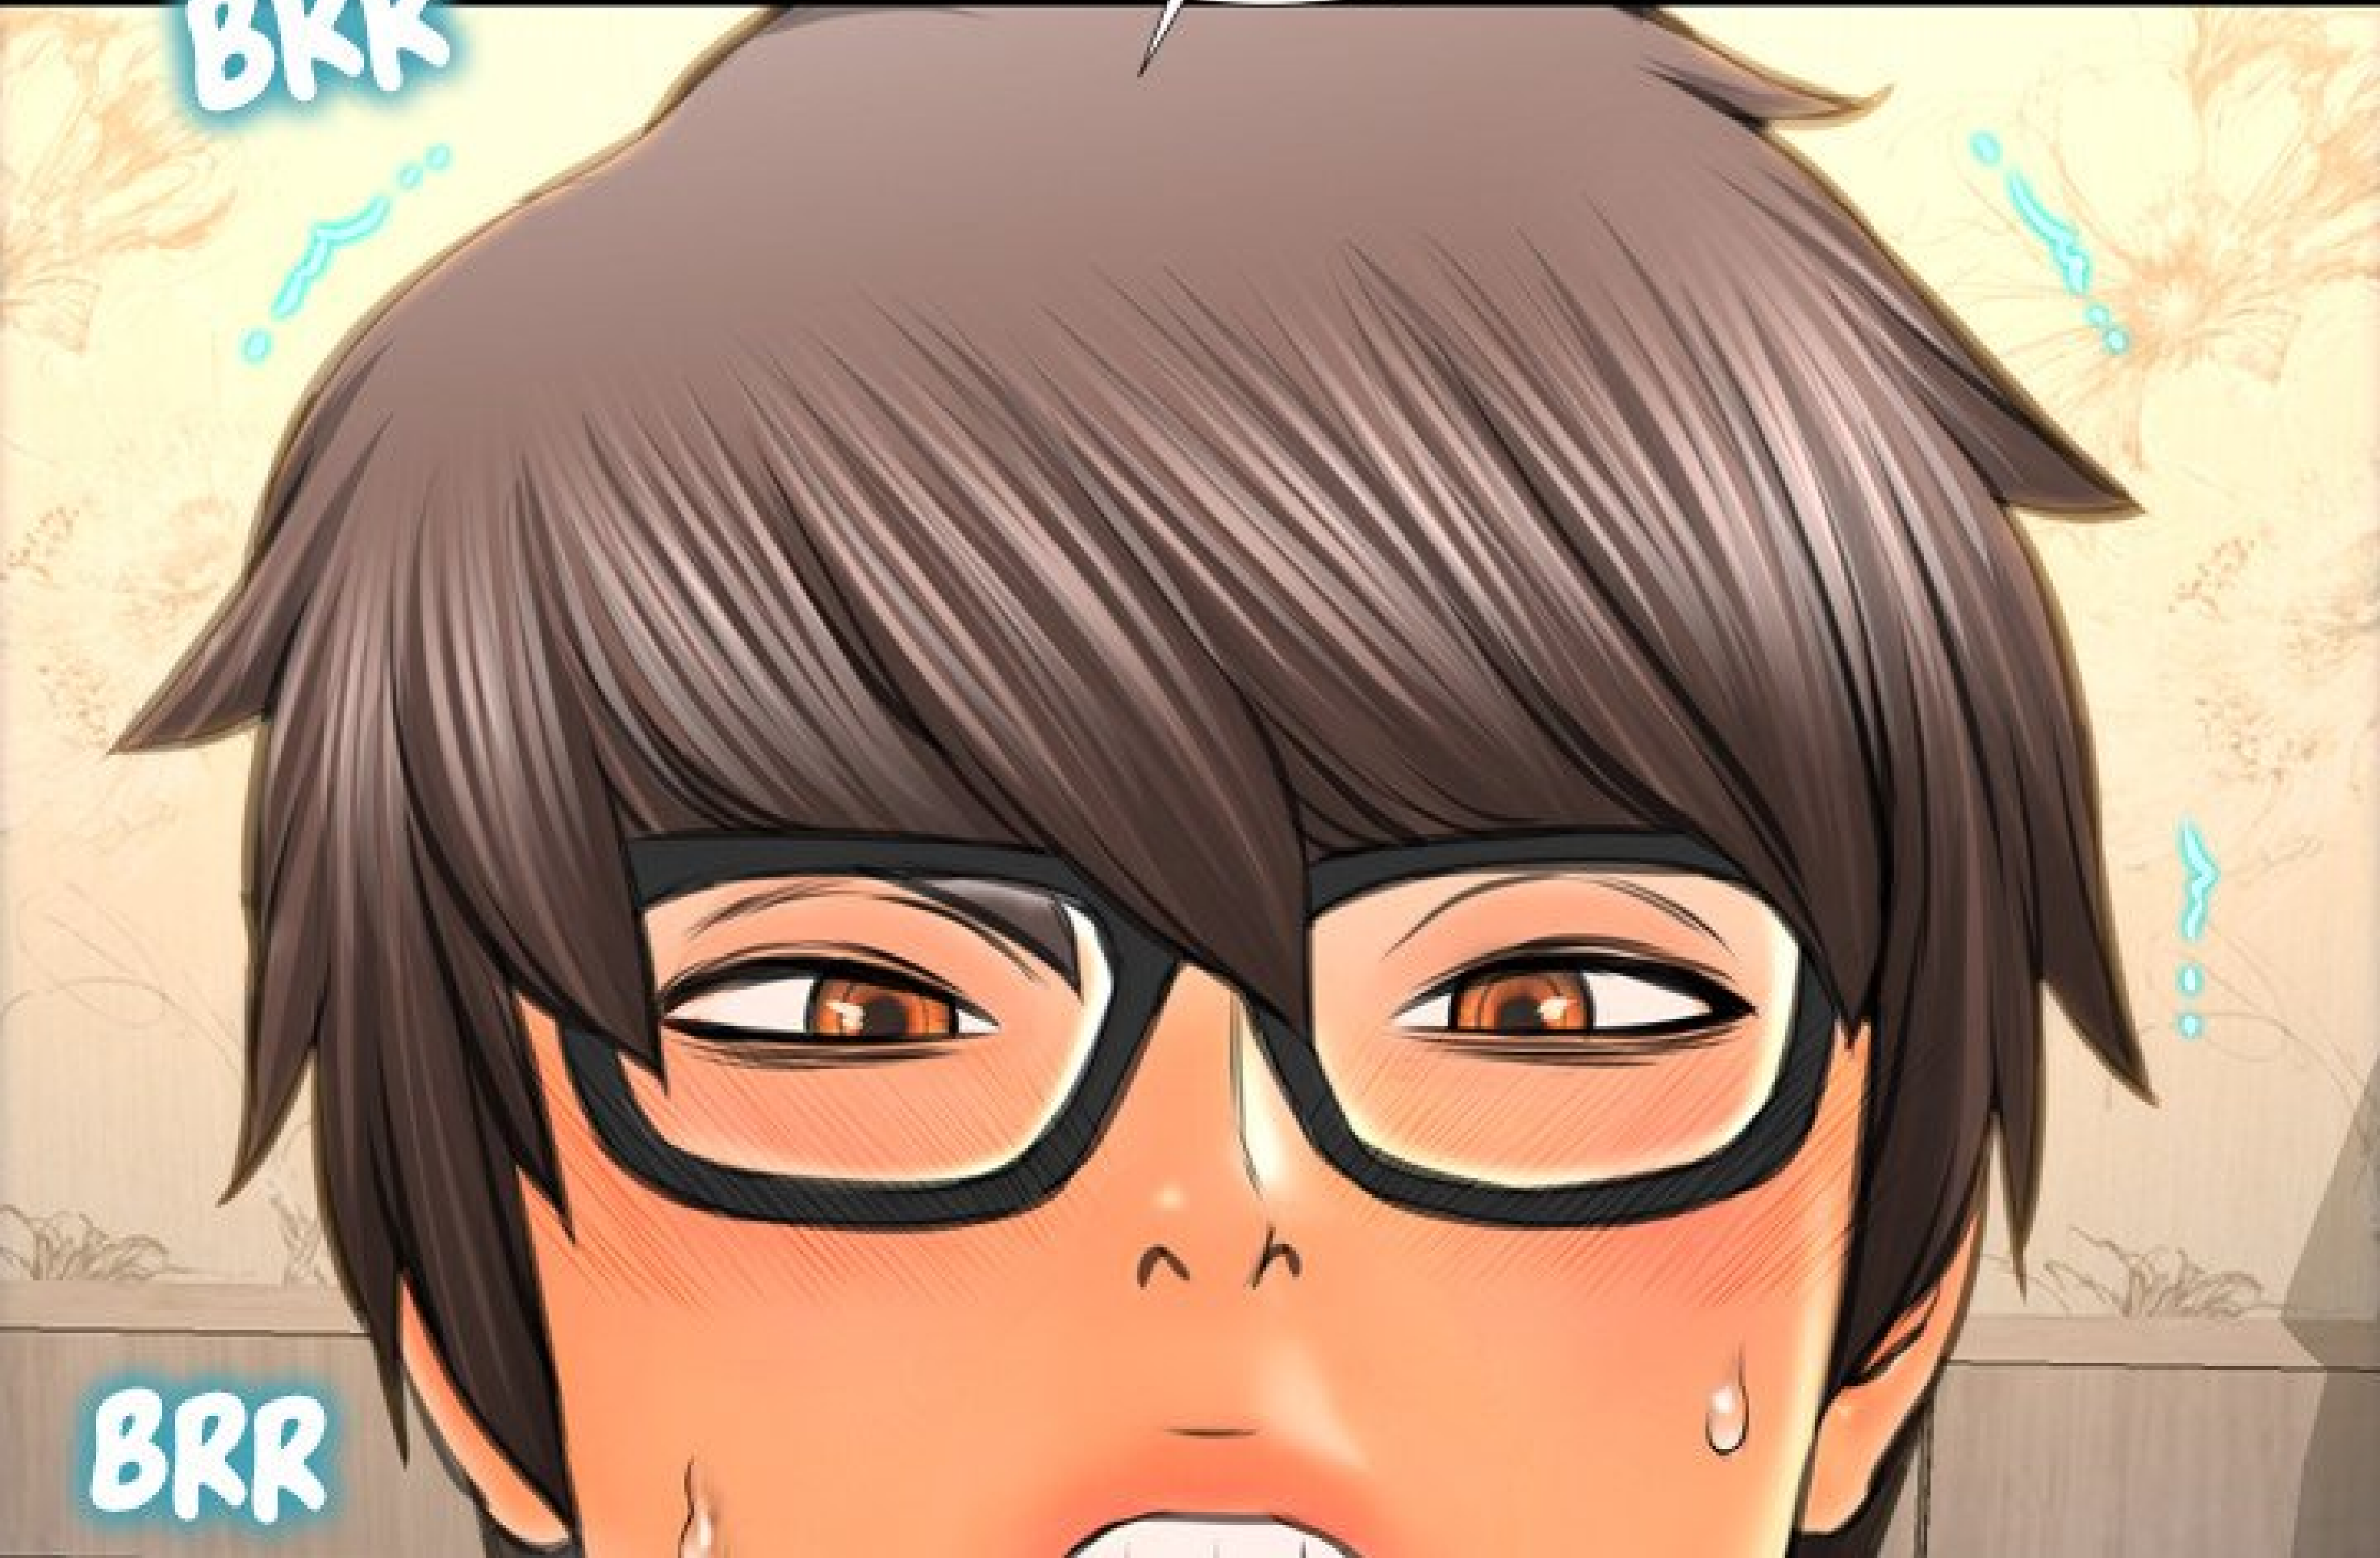

HAA...

BRR

BRR

BRR