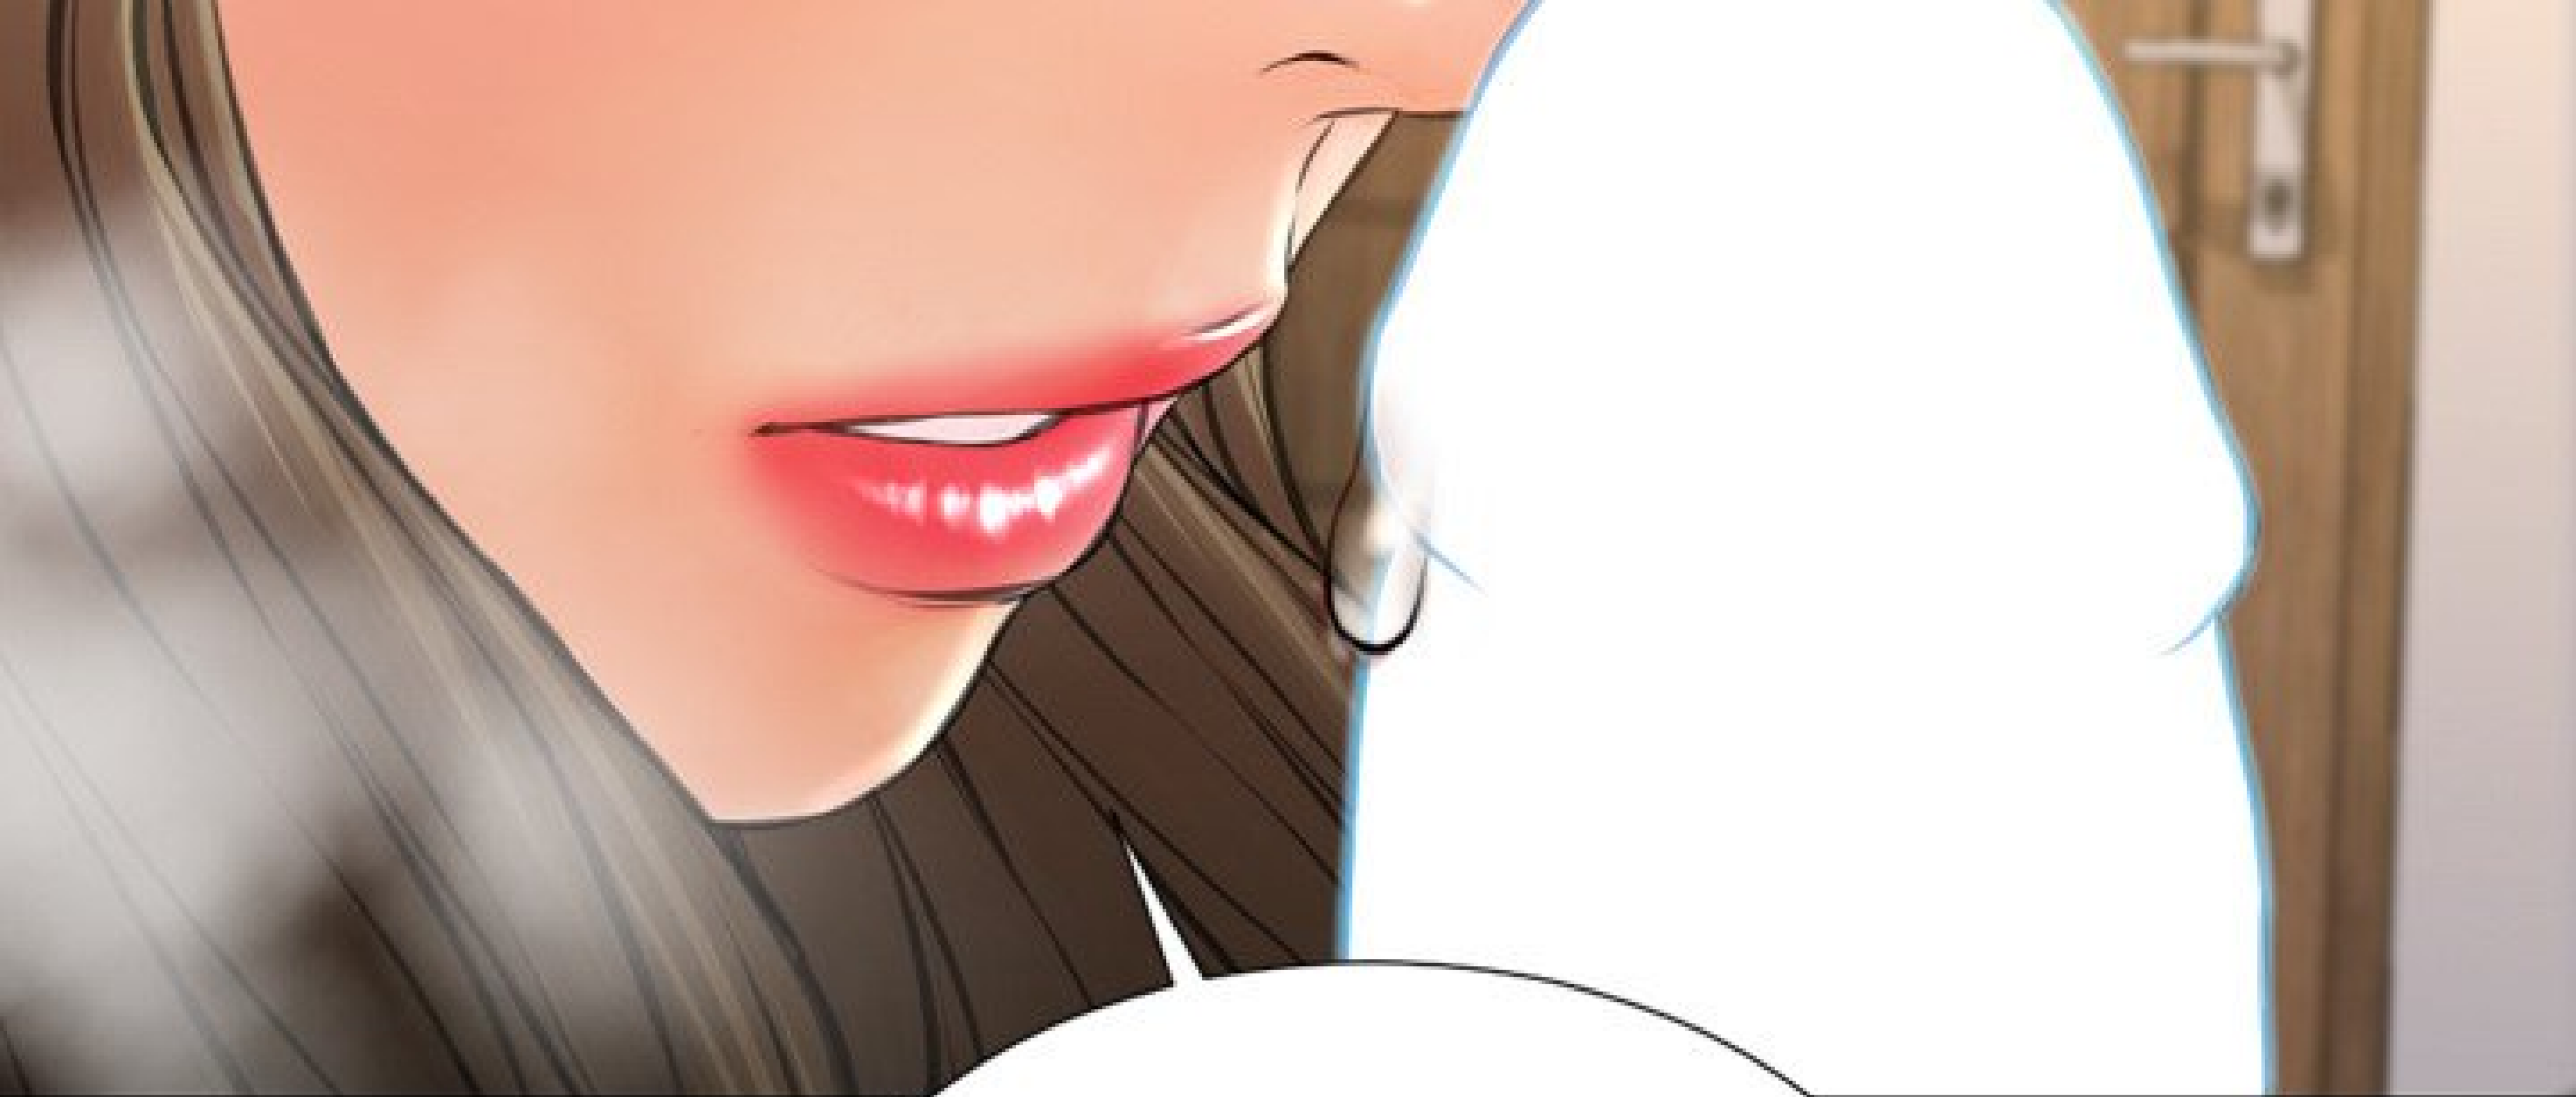

TE VOIR SANS
DÉFENSE... JE NE
POUVAIS PAS M'EN
EMPÊCHER...