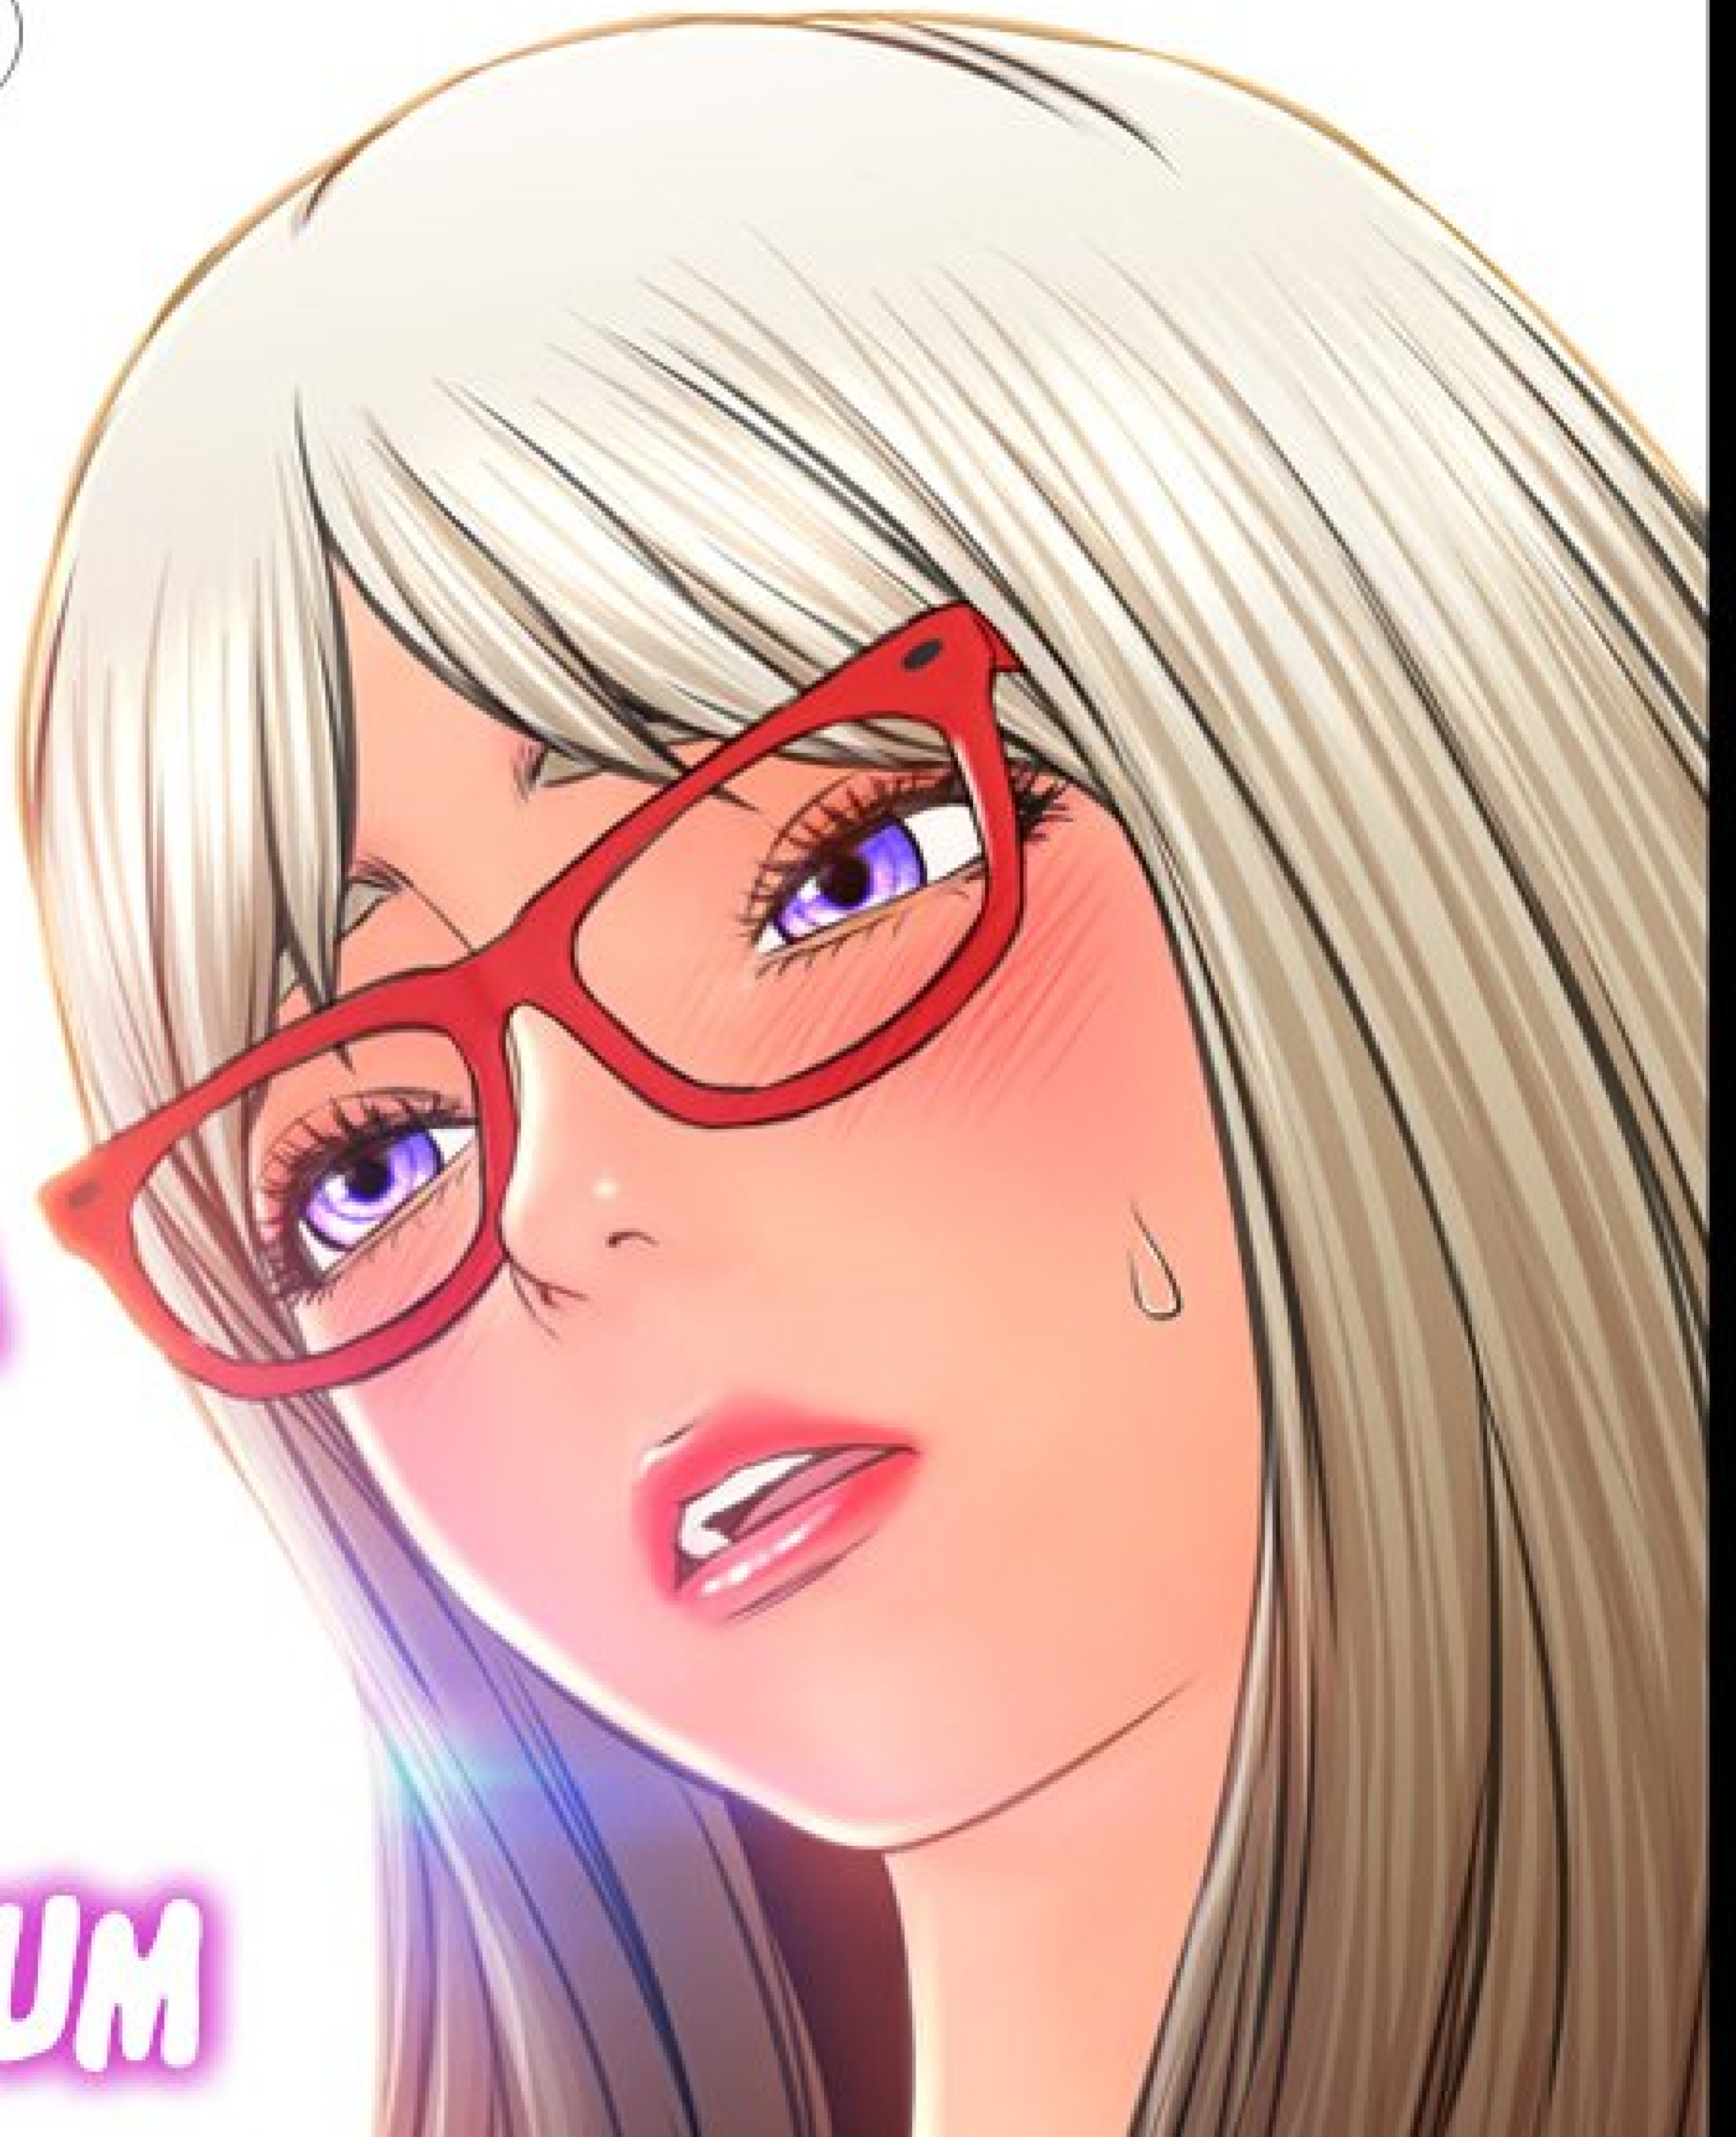

BOUM

SEX SHOPS

G

HAA...

LA PROSTATE, AUSSI
APPELÉE LE POINT G DE
L'HOMME, EST UNE ZONE
SENSIBLE CACHÉE DANS
L'ANUS.

ON DIT QUE
SI ON STIMULE LA
PROSTATE DEPLUS
L'INTÉRIEUR...

A close-up illustration of a hand with a reddish-pink skin tone holding a penis. The hand is positioned on the right side of the frame, with fingers wrapped around the shaft. The penis is shown in a light, fleshy tone. The background is a soft, out-of-focus greyish-brown. A speech bubble is located in the lower-left quadrant of the image.

ÇA PERMET AUX
HOMMES DE RESSENTIR
PENDANT L'ORGASME
UN GRAND PLAISIR.

A hand with a pinkish skin tone is shown pointing its index finger towards a white speech bubble. The background is a soft, warm orange color. To the right, there is a vertical pattern of thin, light-colored lines, possibly representing a window blind or a wall texture. The overall style is that of a simple, clean illustration.