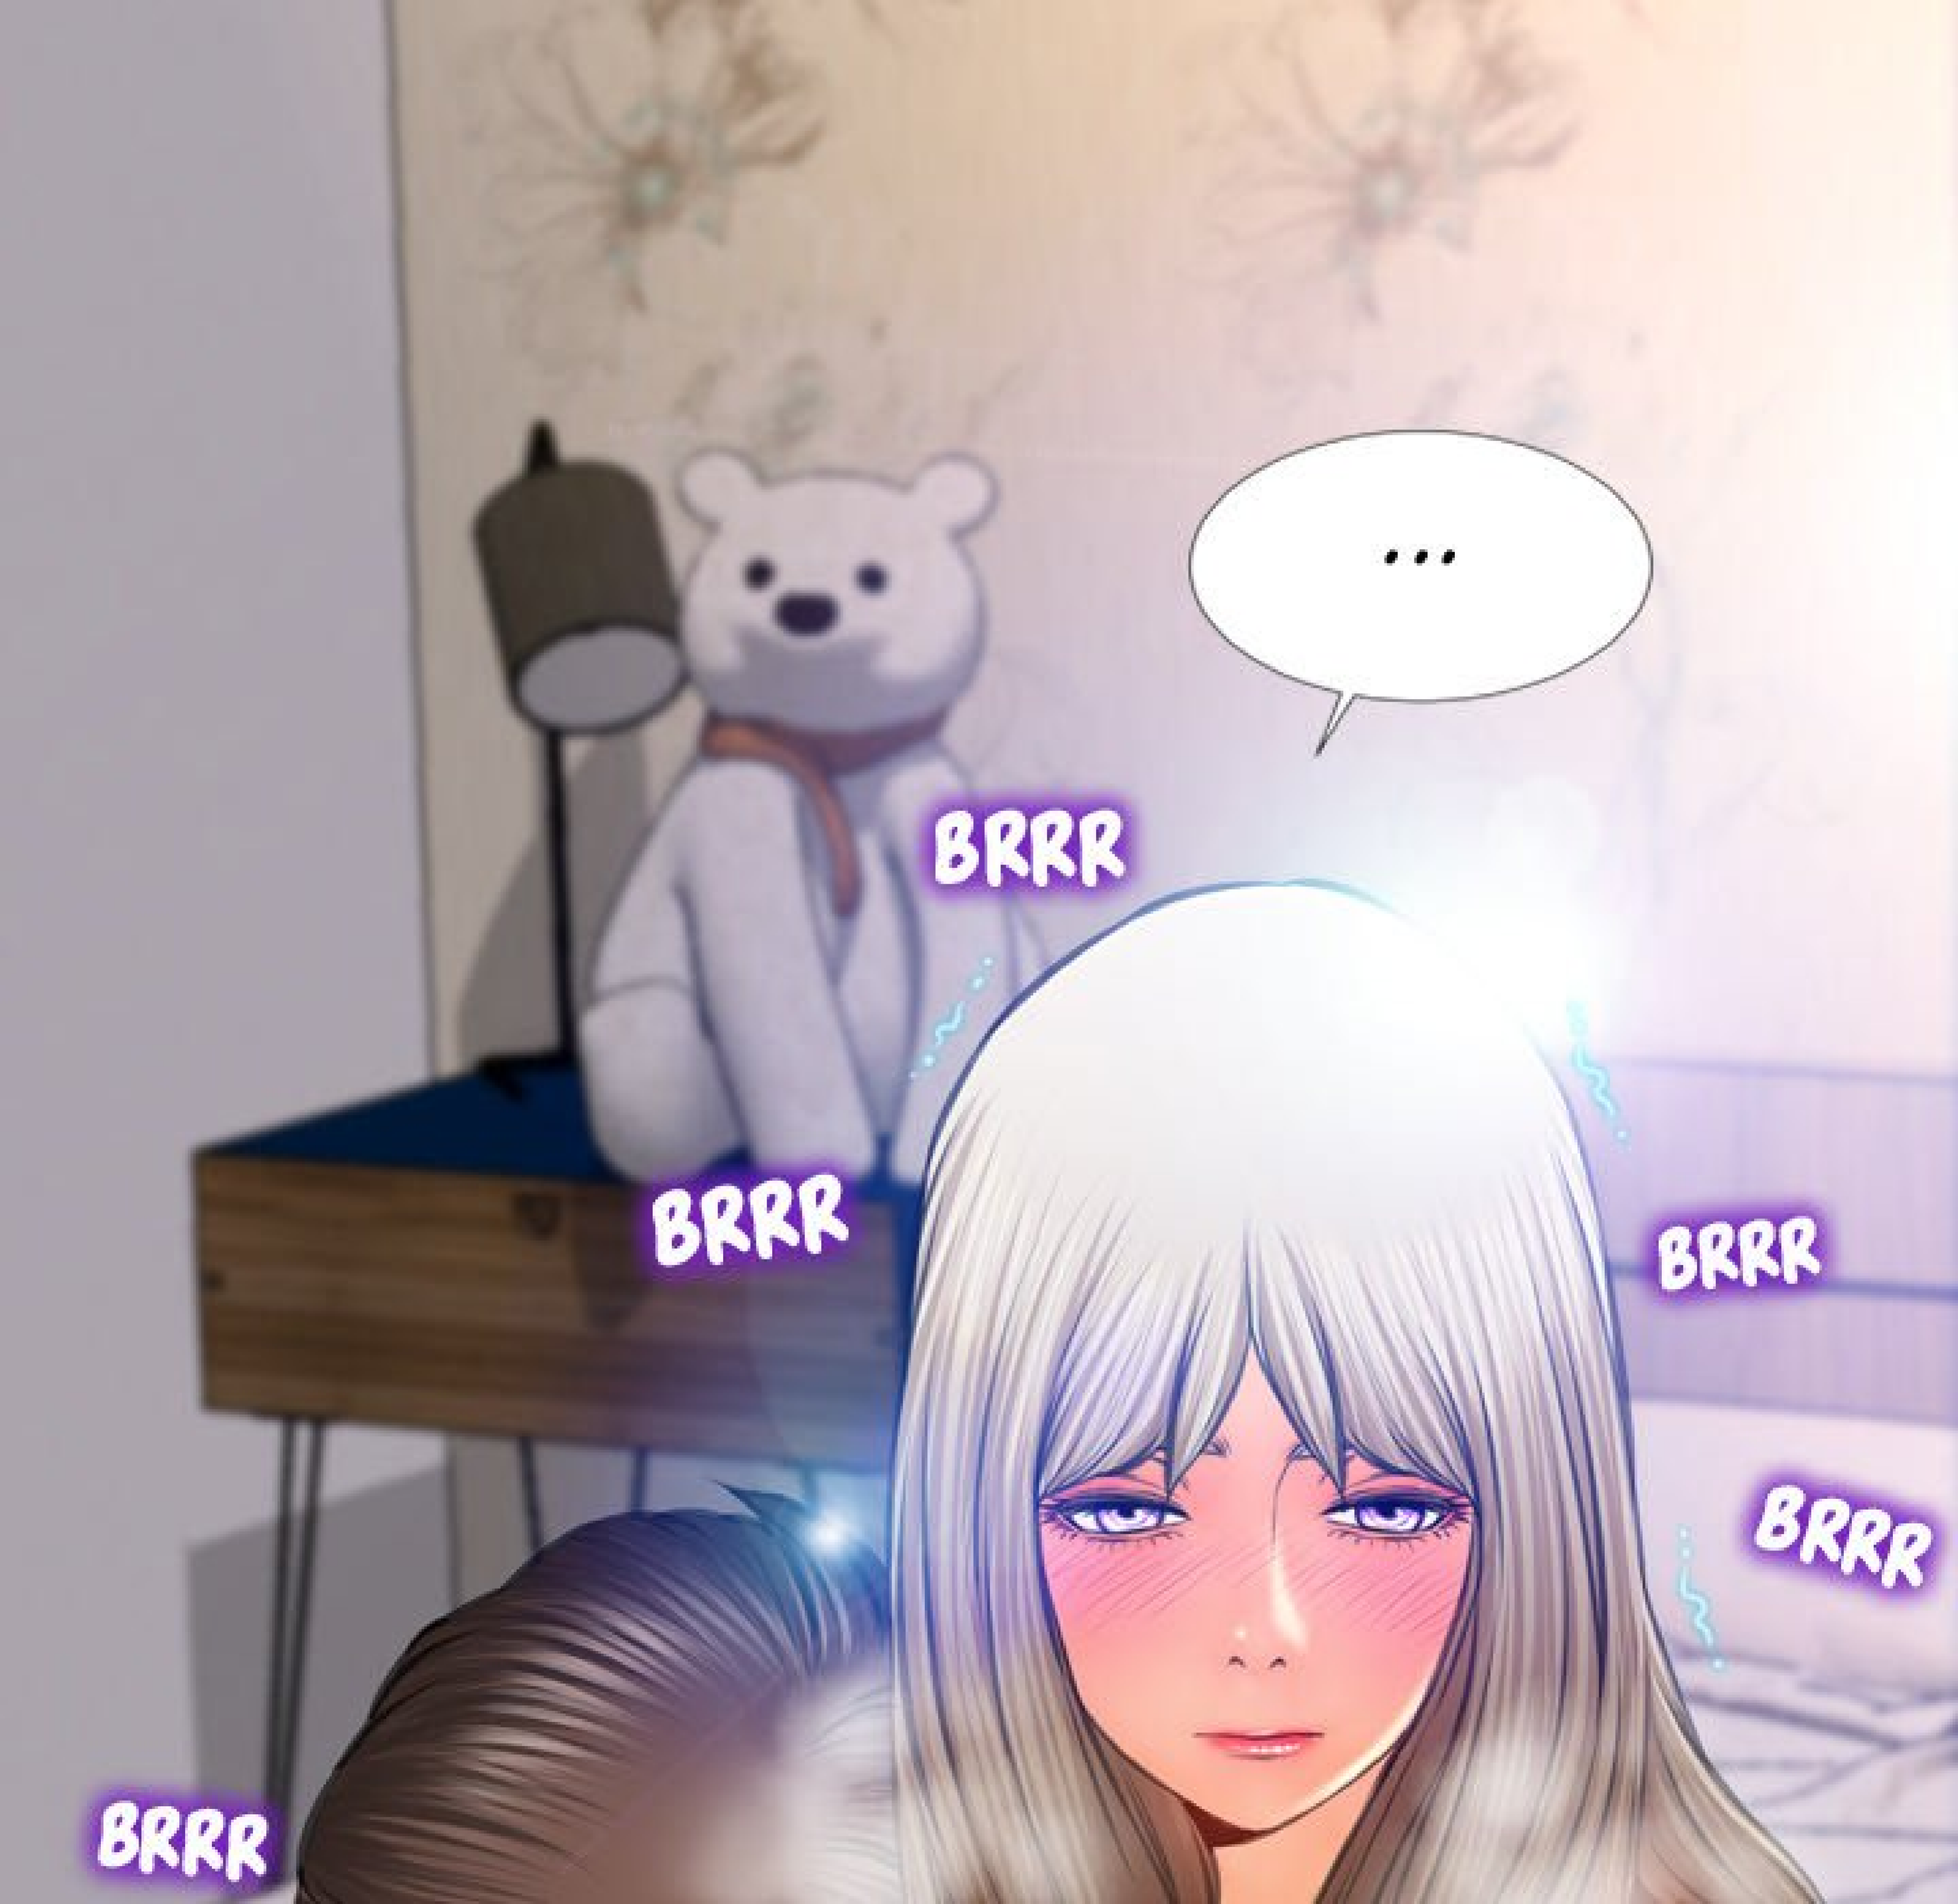

...

BRRR

BRRR

BRRR

BRRR

BRRR