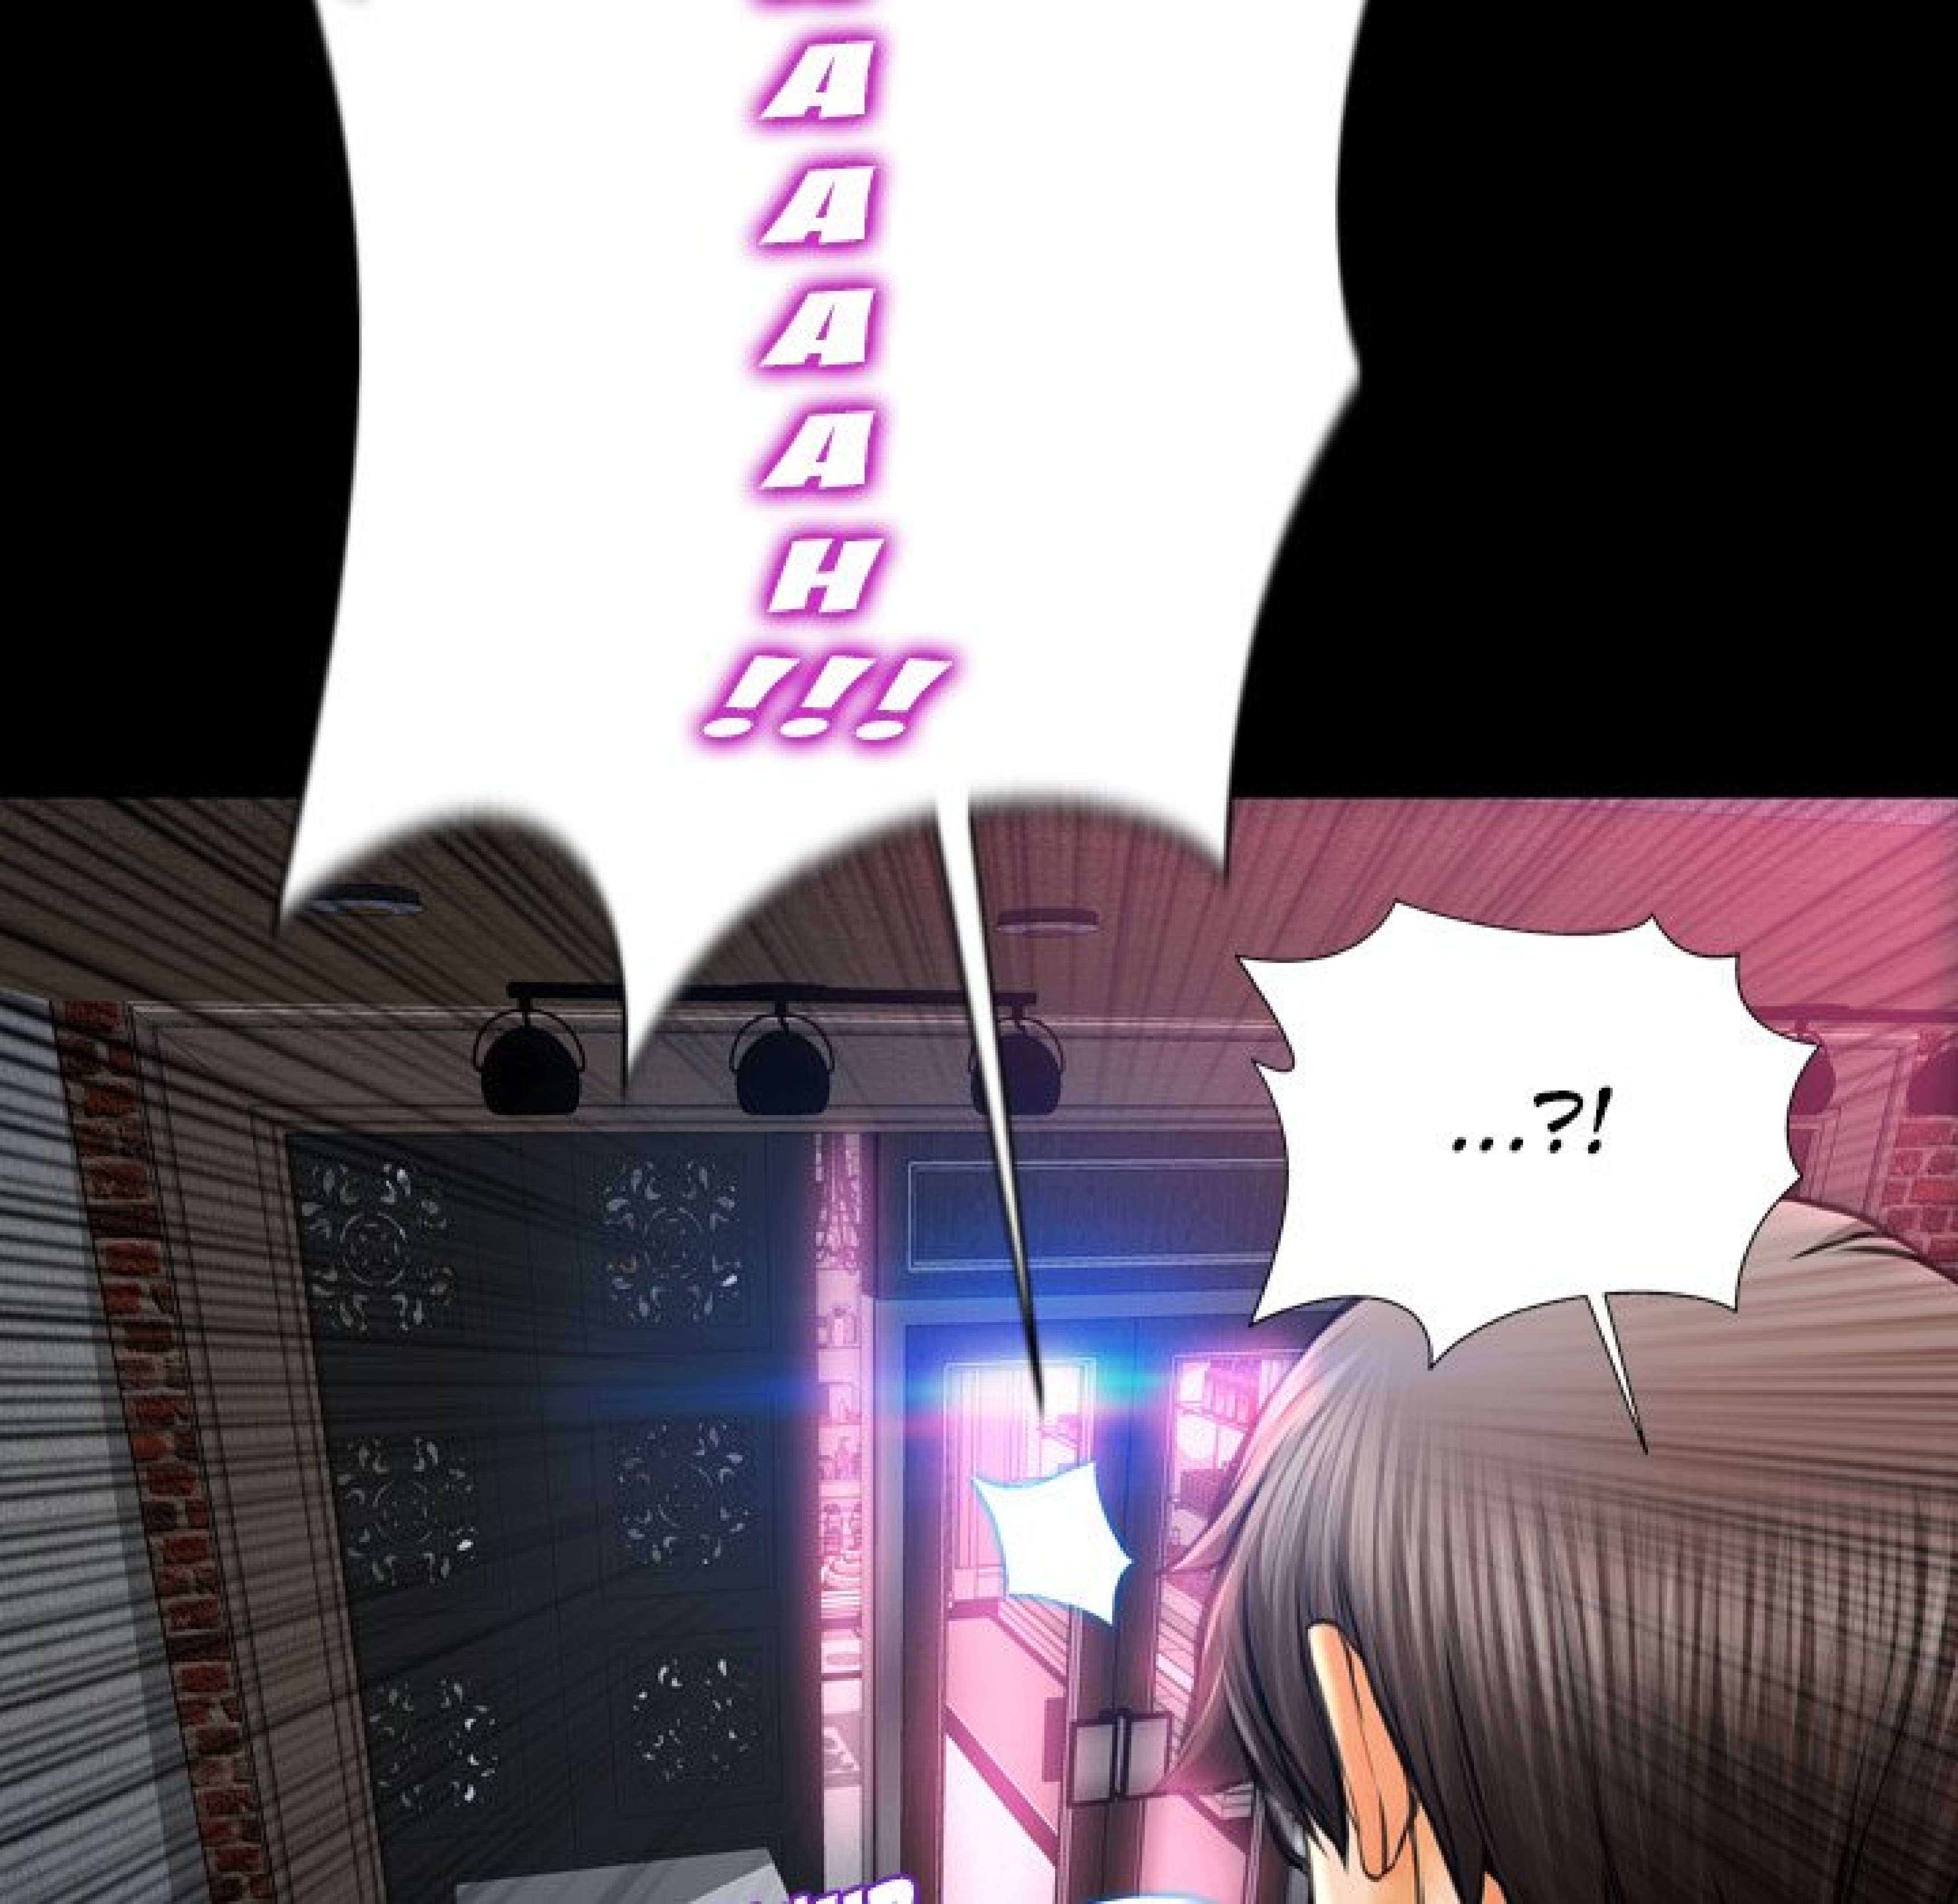

**А
А
А
А
Н
!!!**

...?!