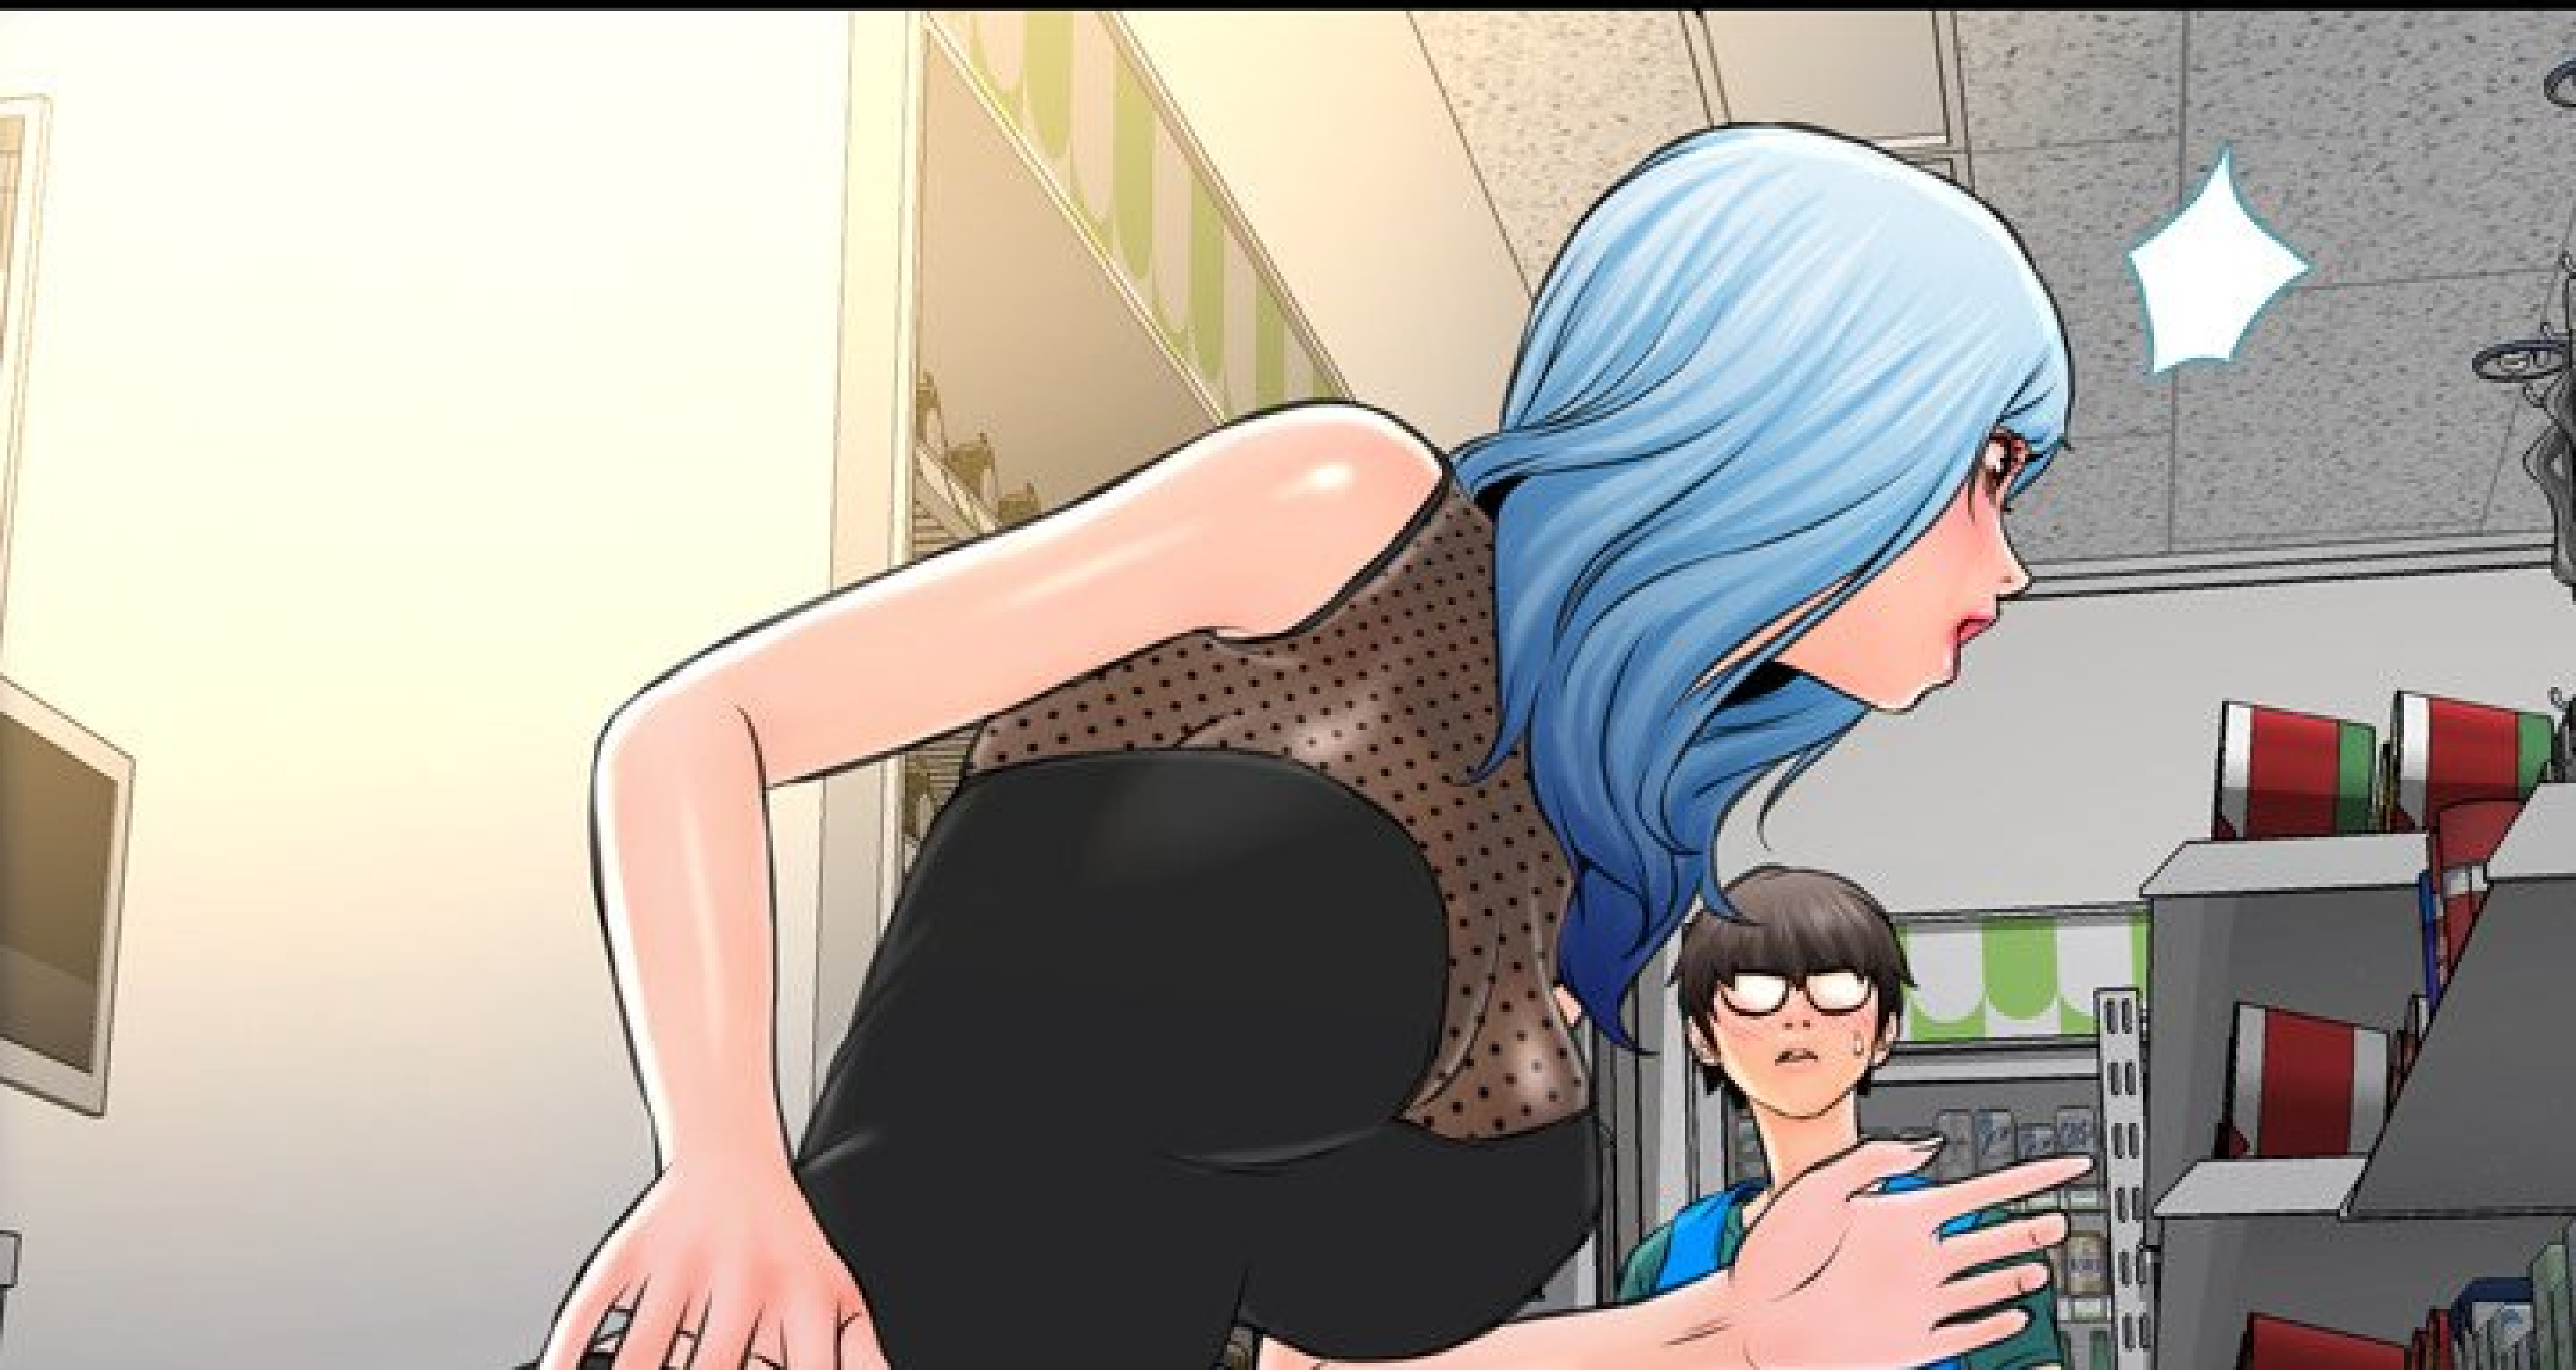

WOAH ! VOUS
VENDEZ AUSSI
DES CAPOTES !