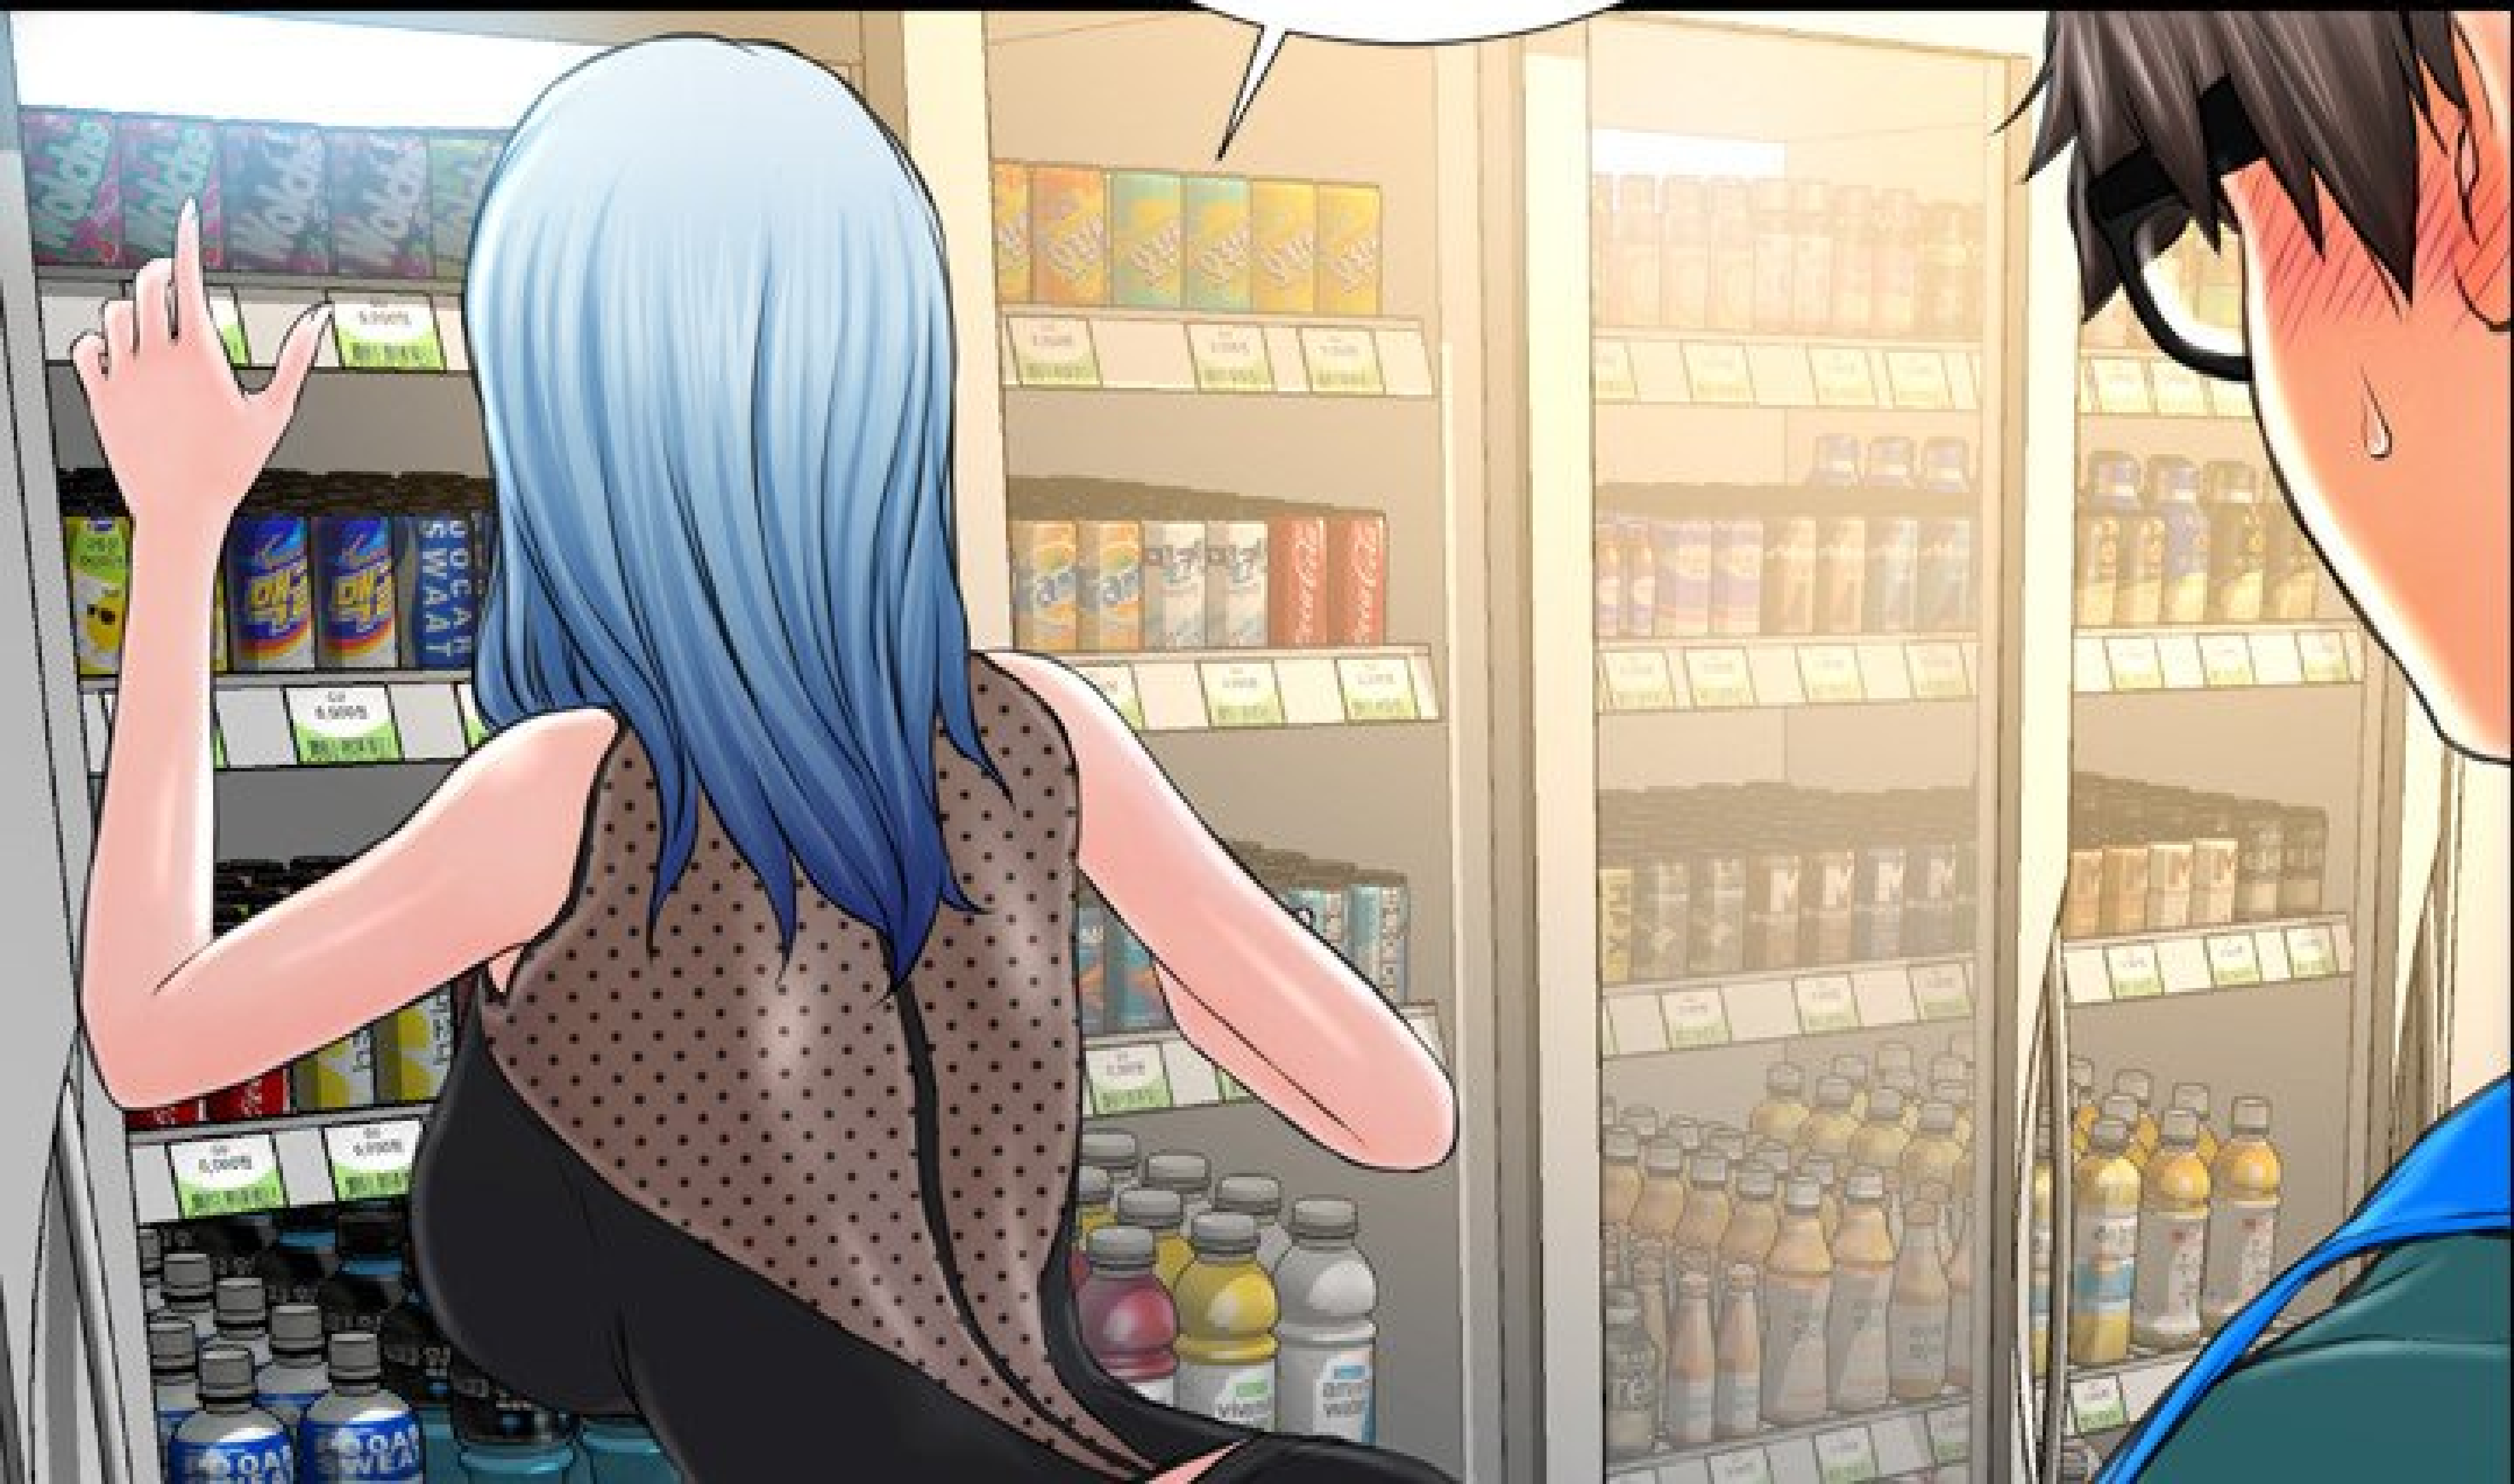

TU AS DÉJÀ
GOÛTÉ ?