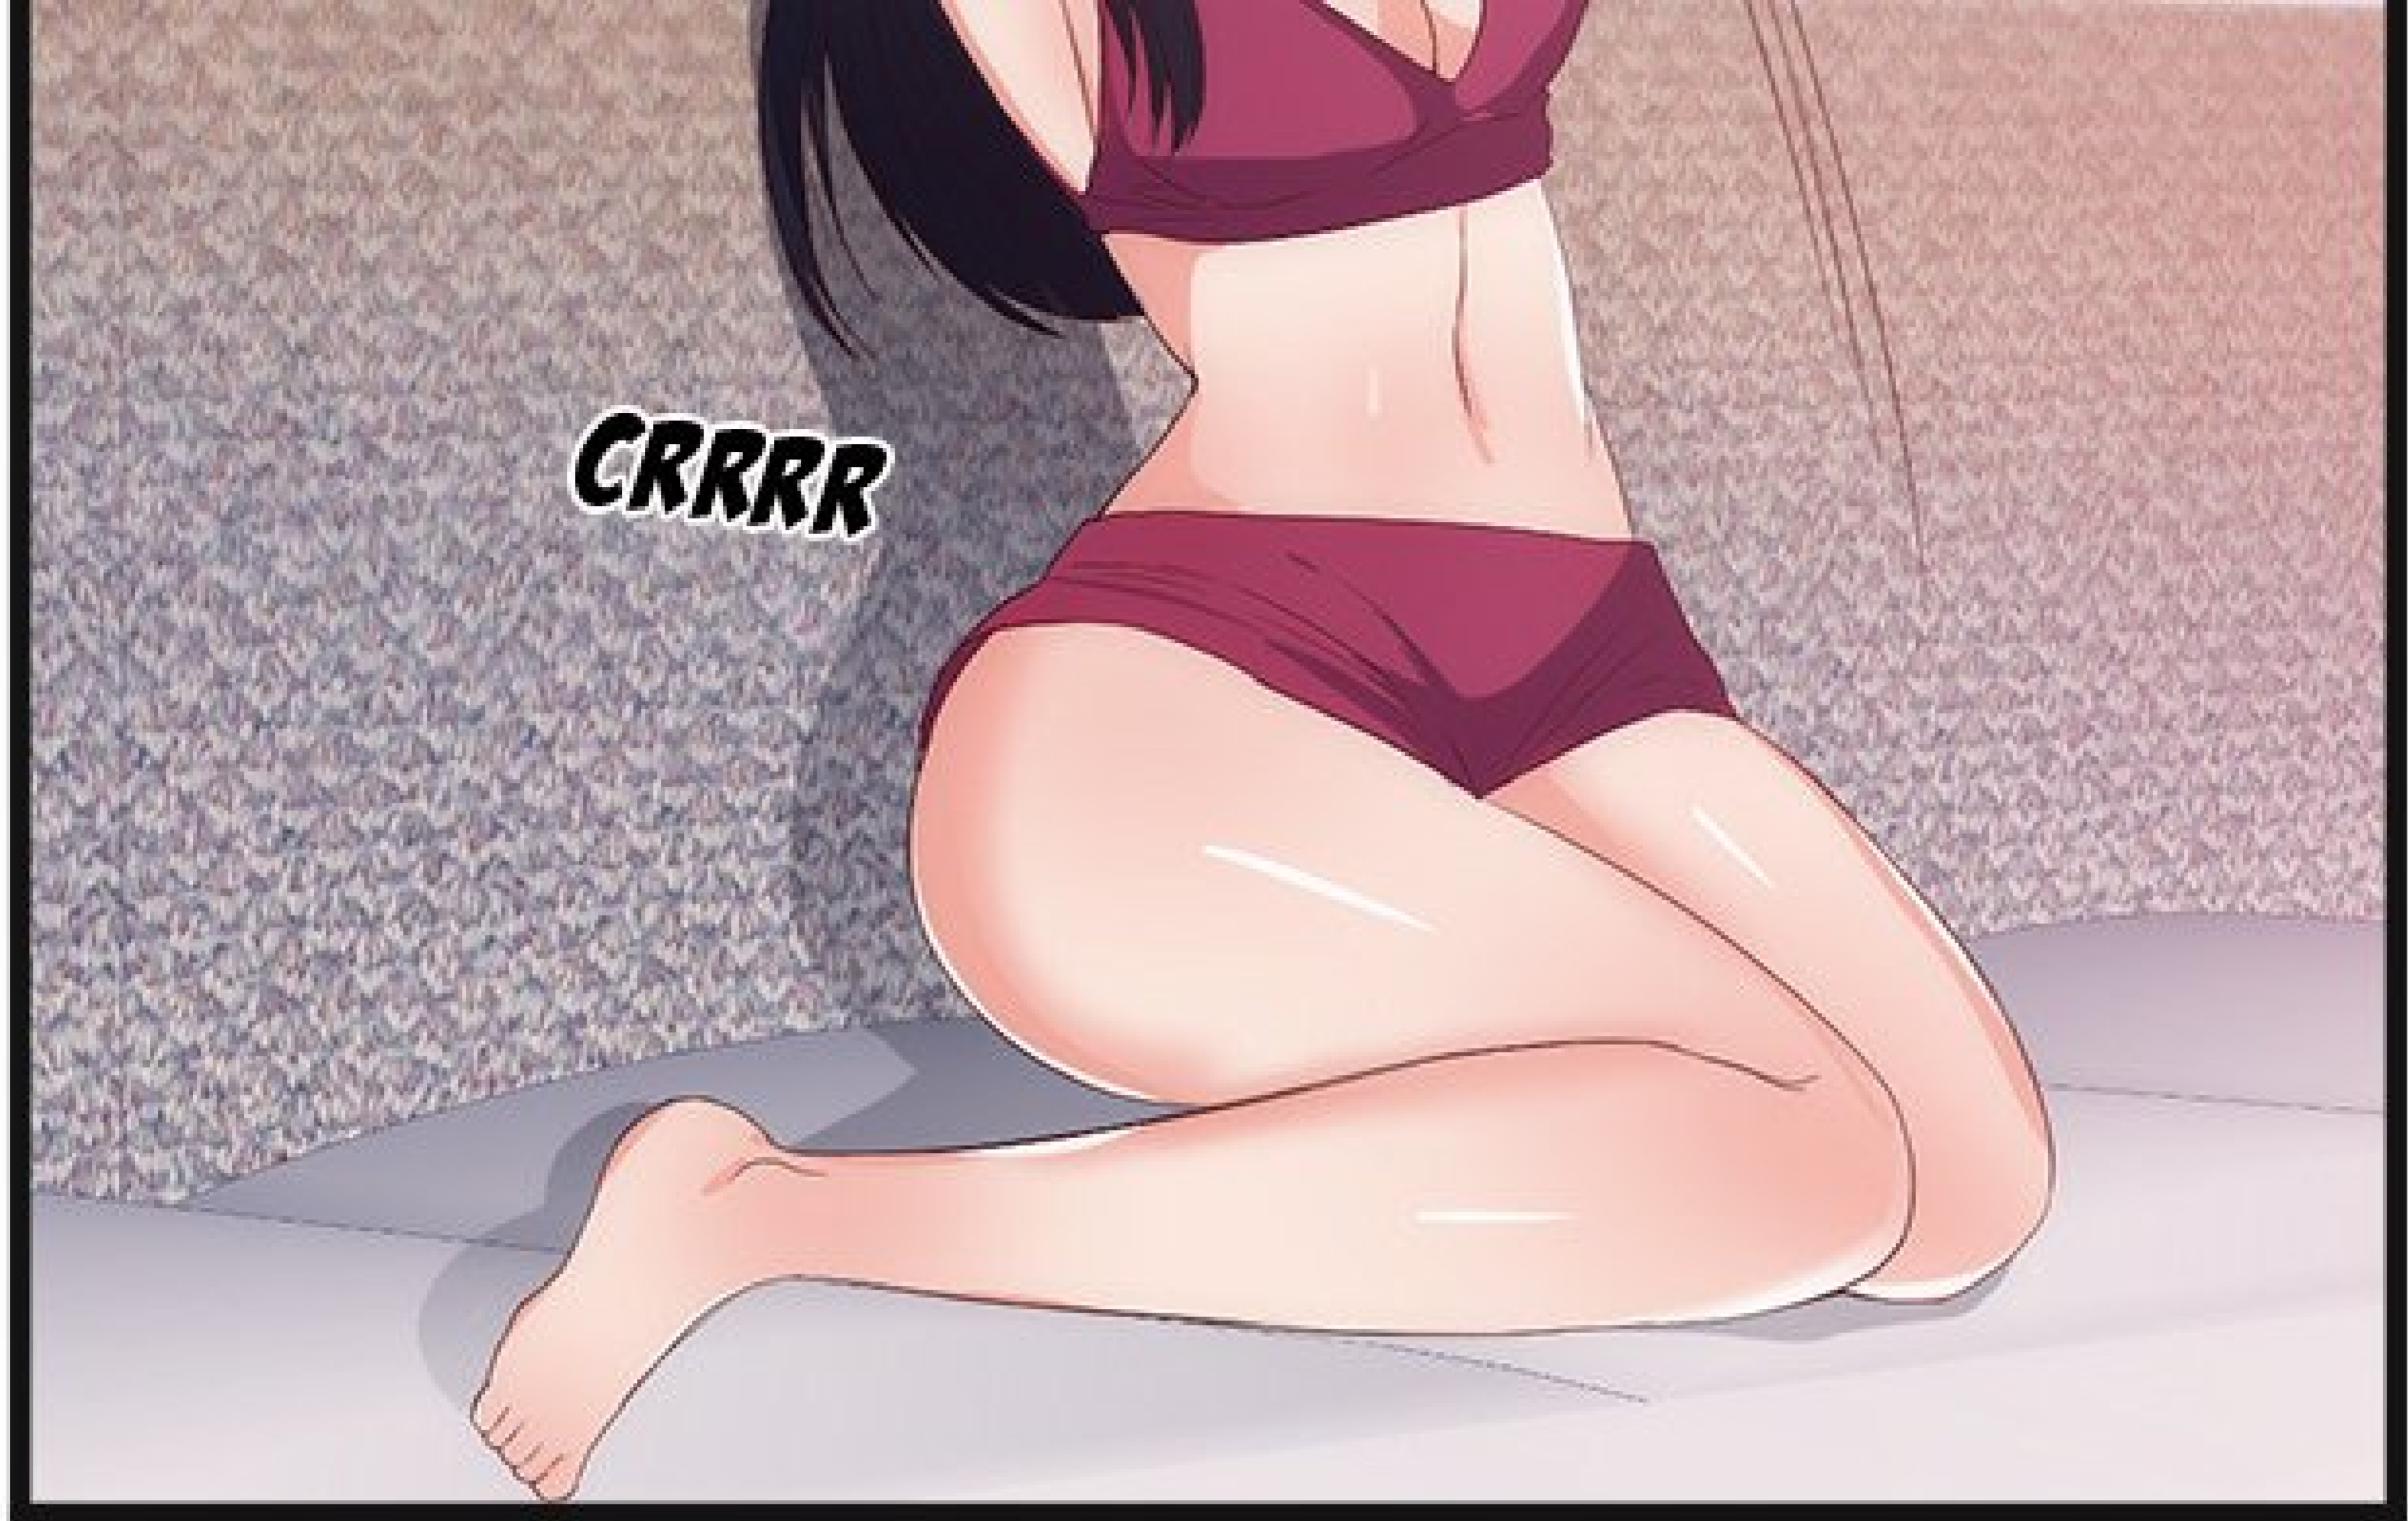

JE DEVRAIS
PEUT-ÊTRE FAIRE
DU YOGA.