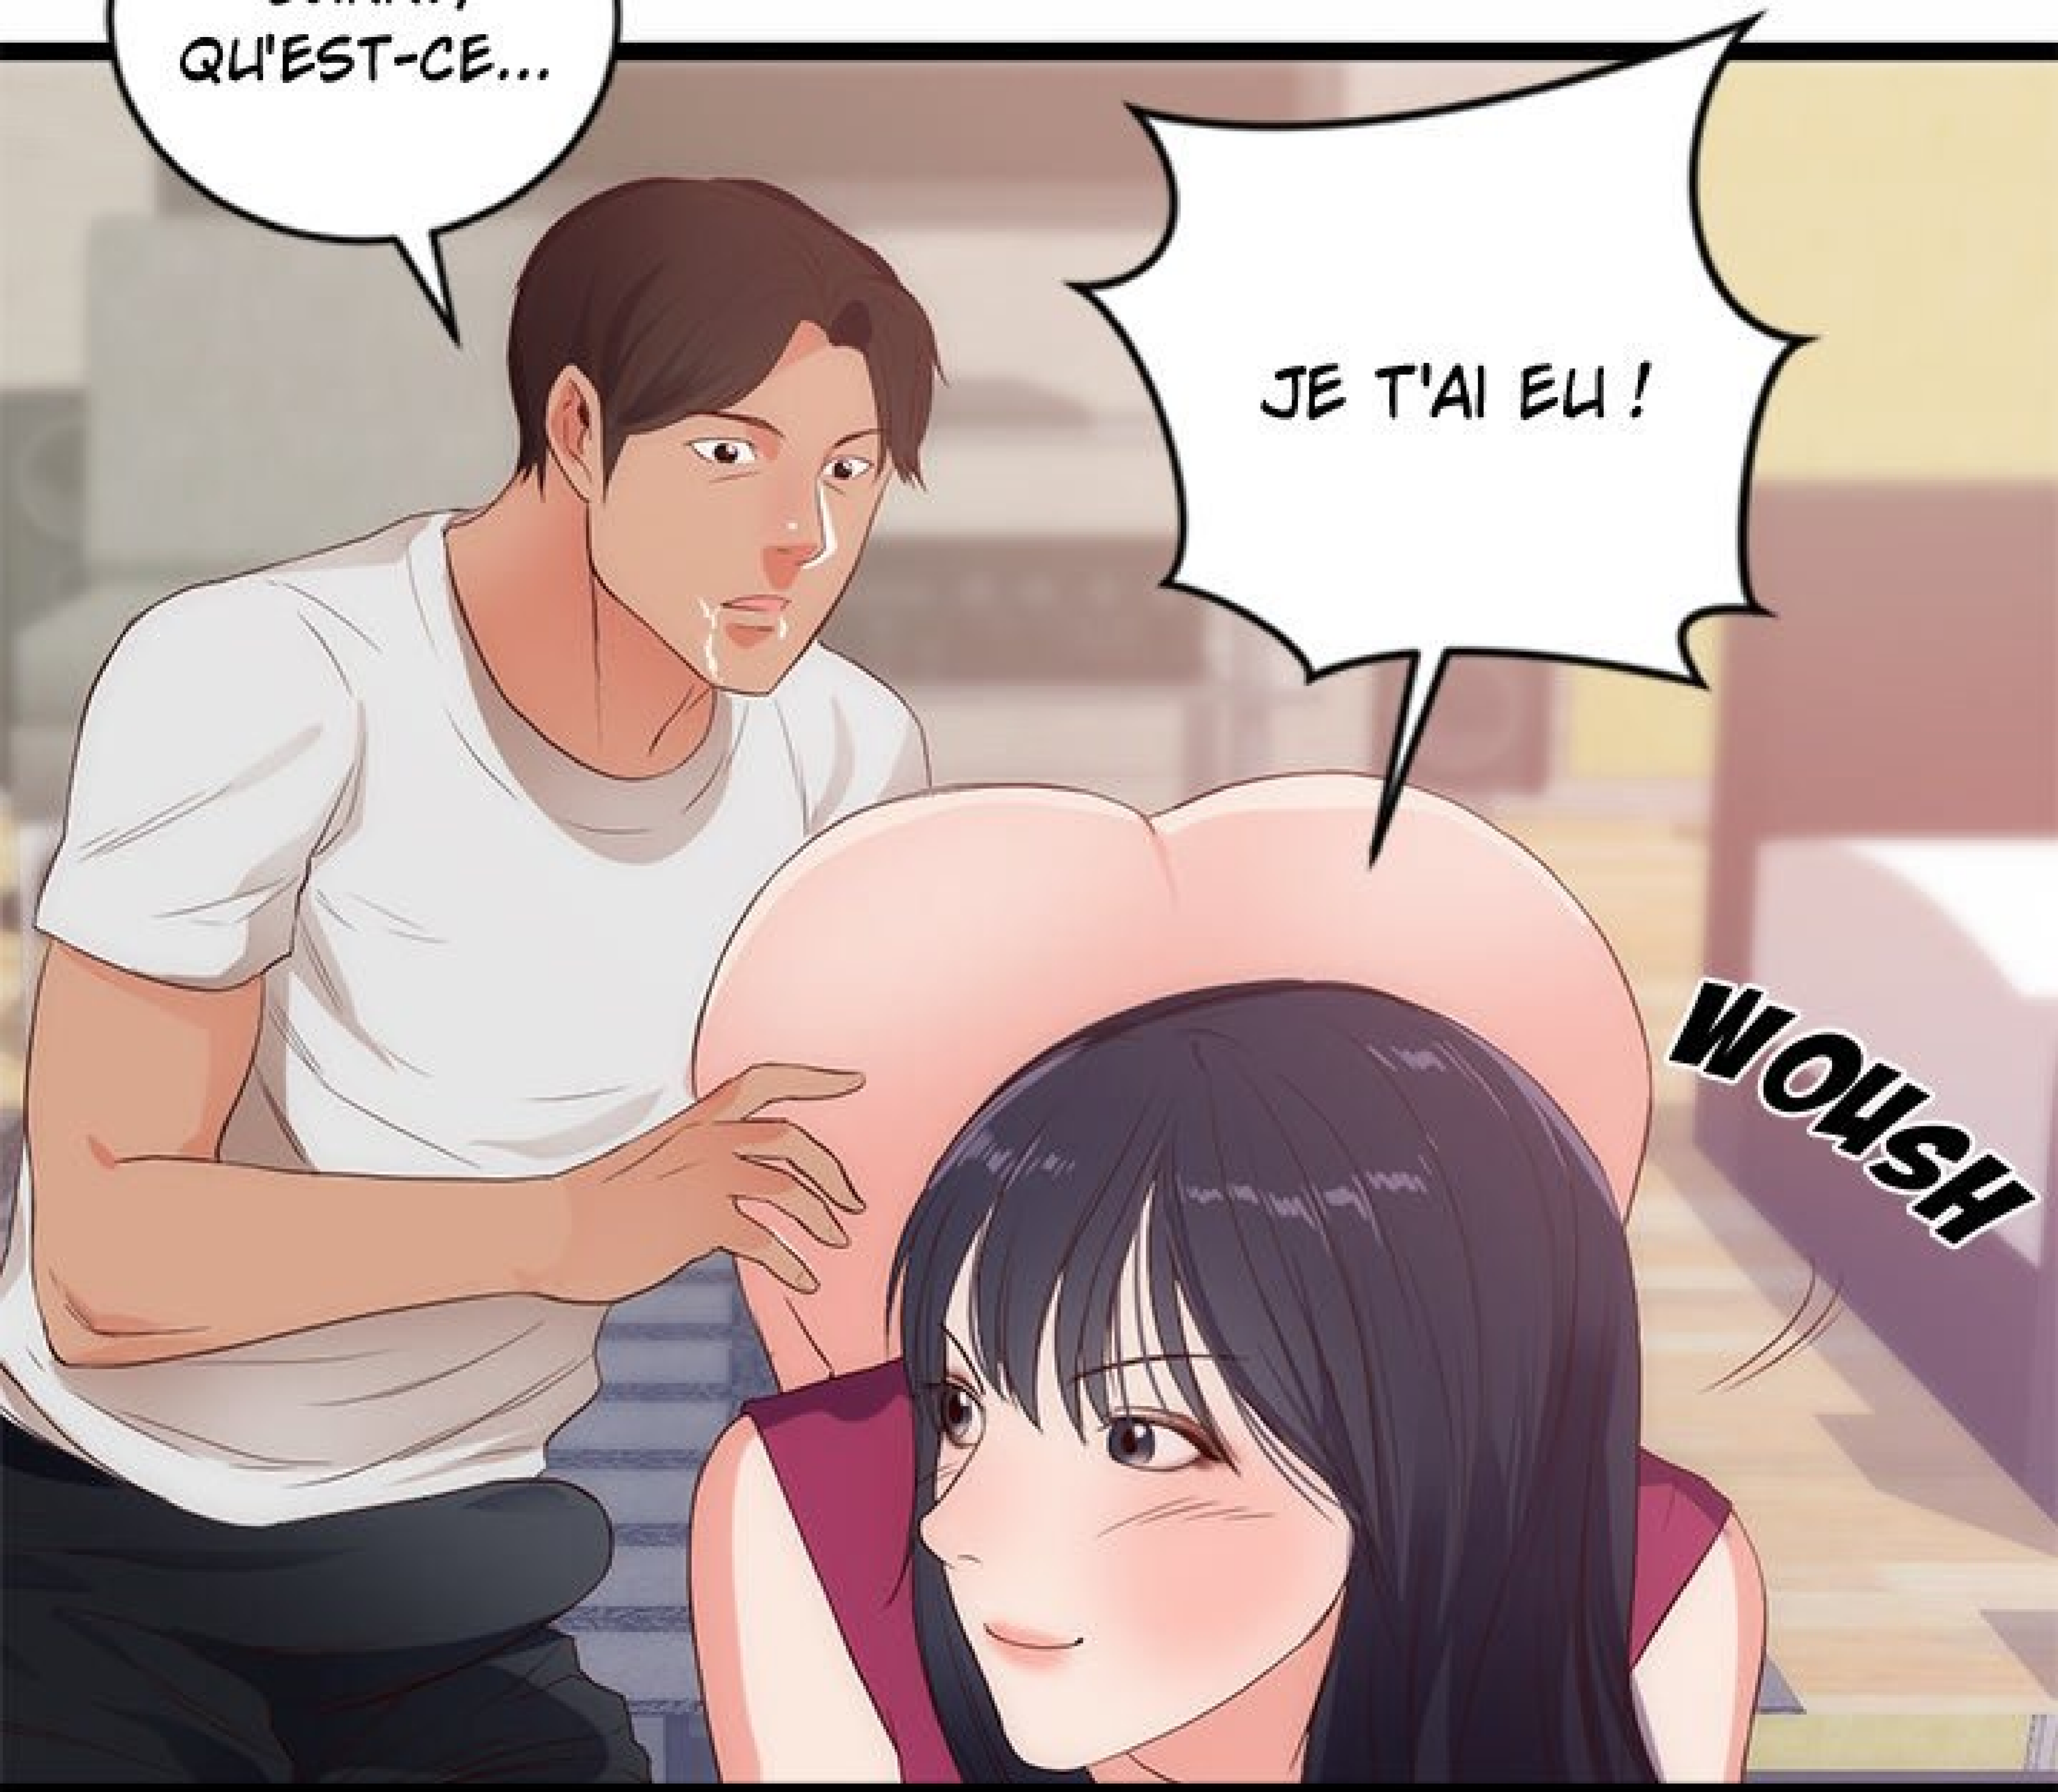

QU'EST-CE...

JE T'AI EU!

WOWSH