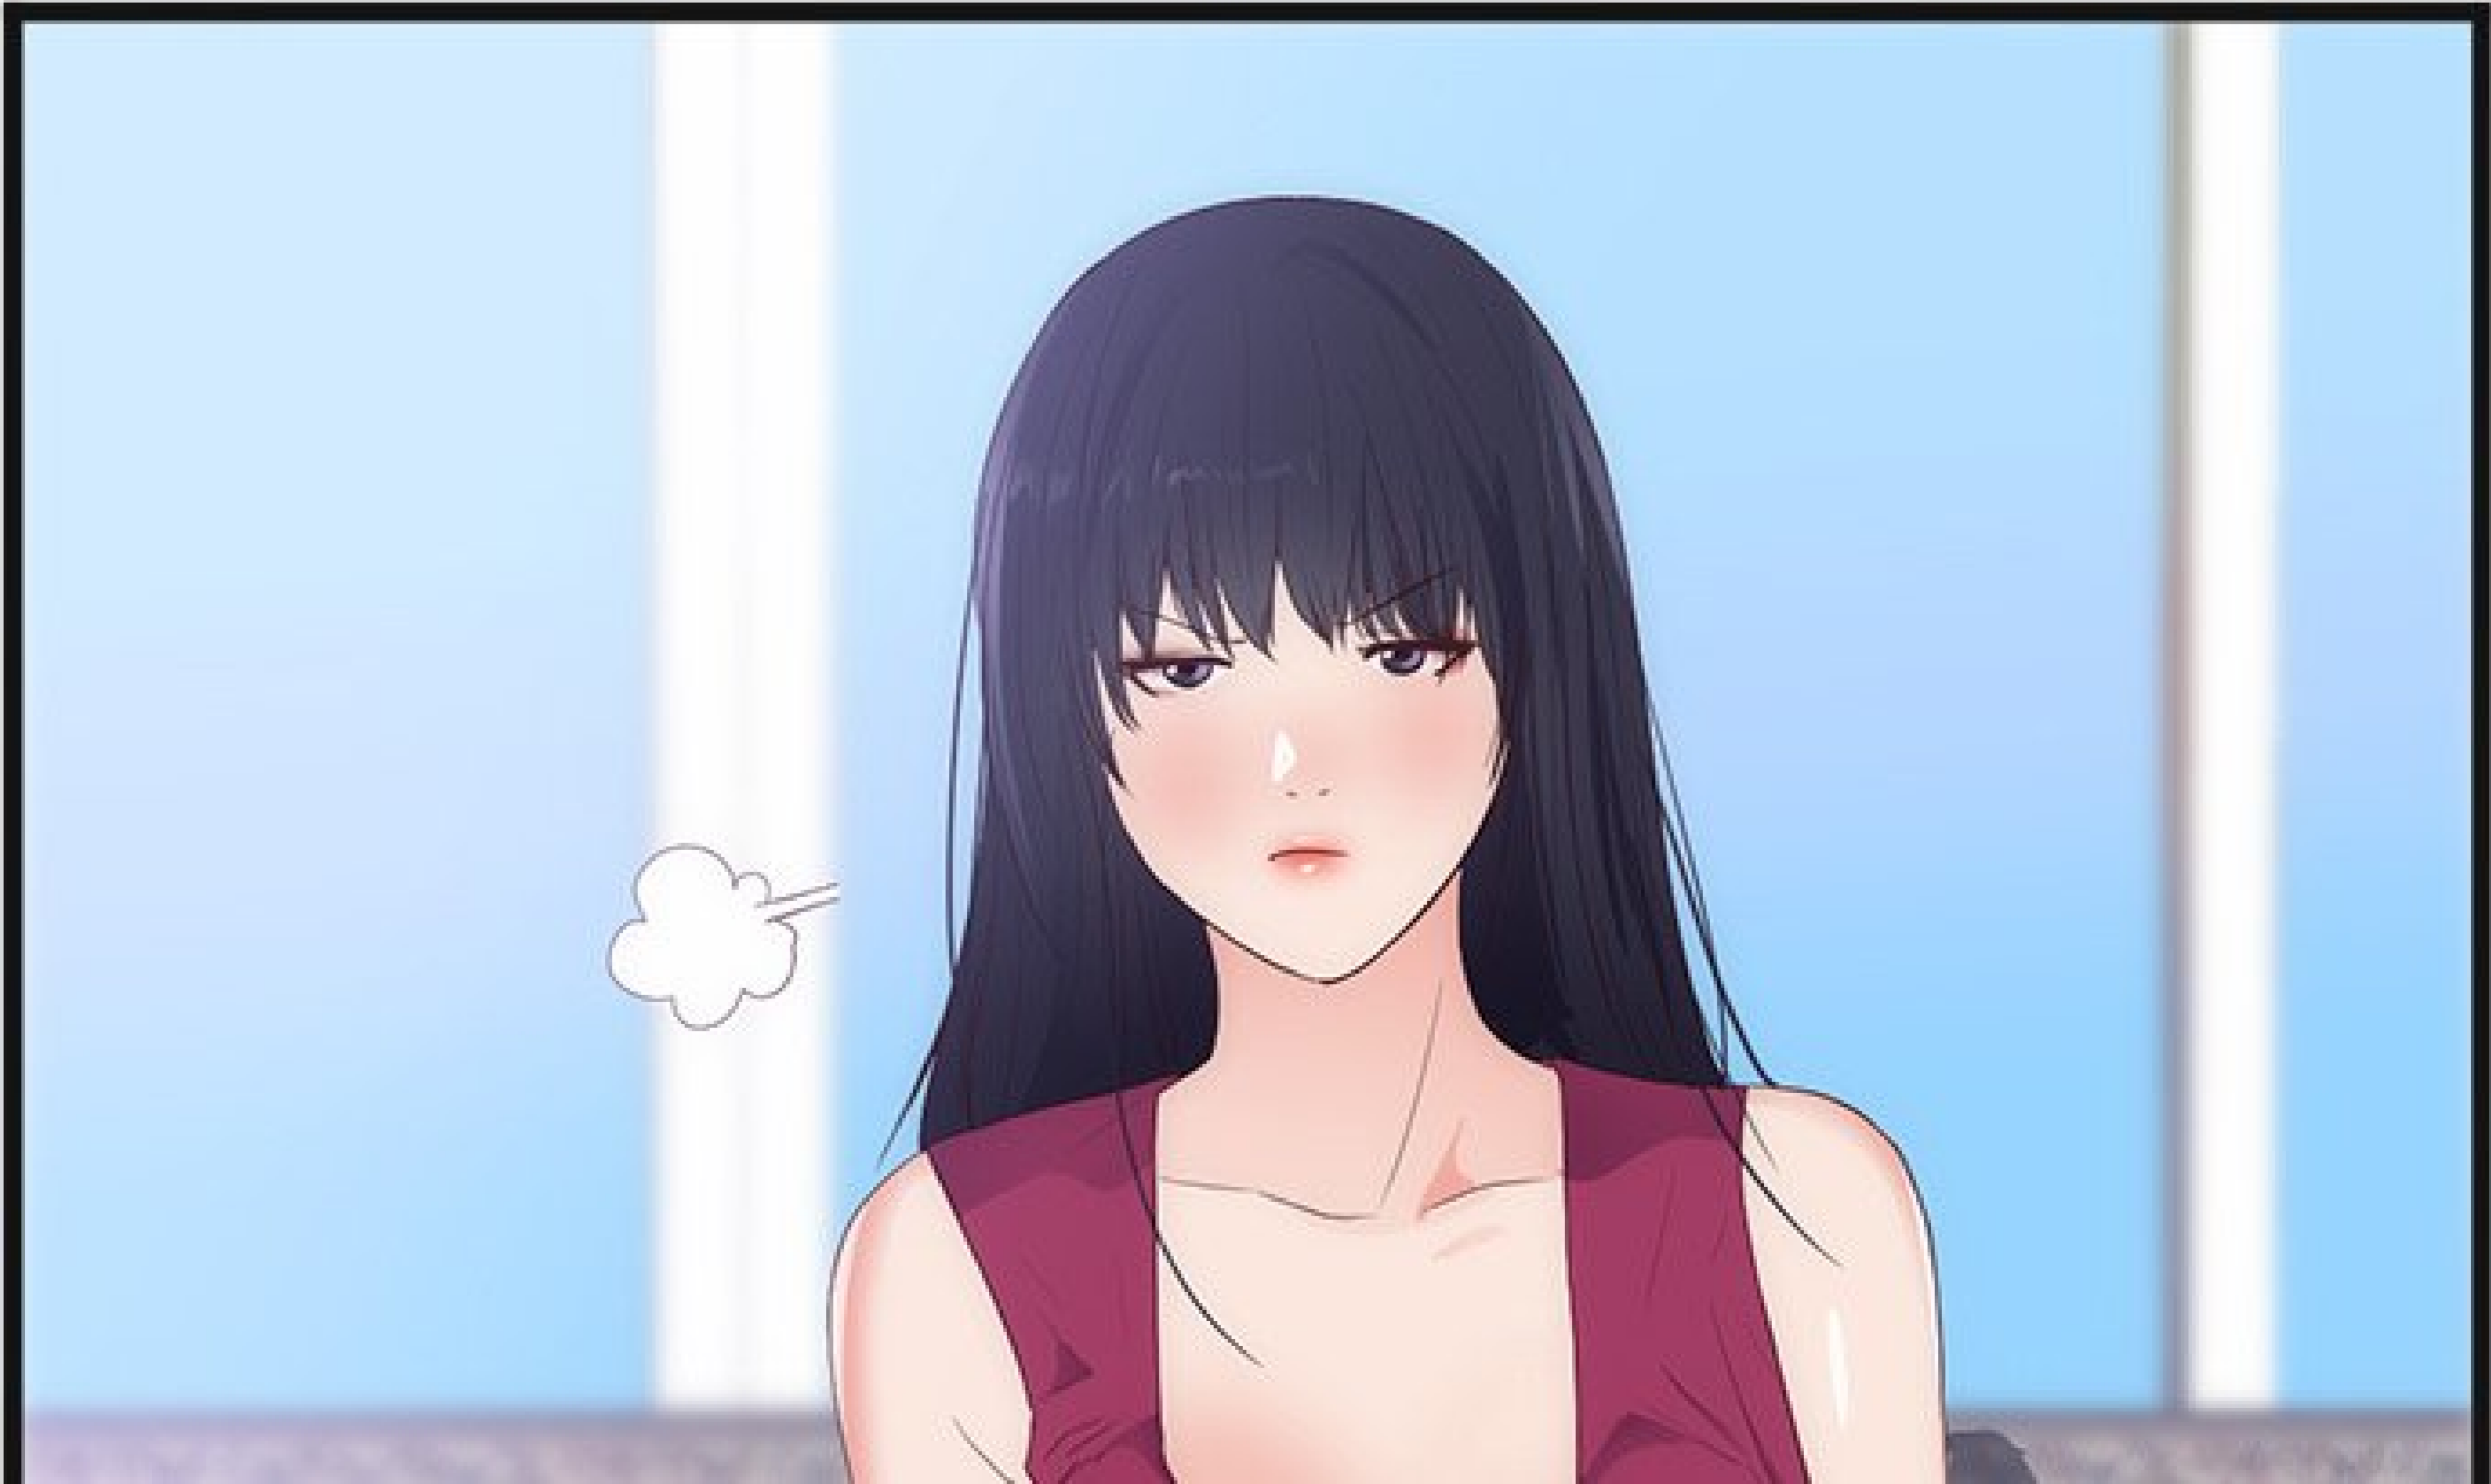

EH BEN...
NON, PAS
VRAIMENT...