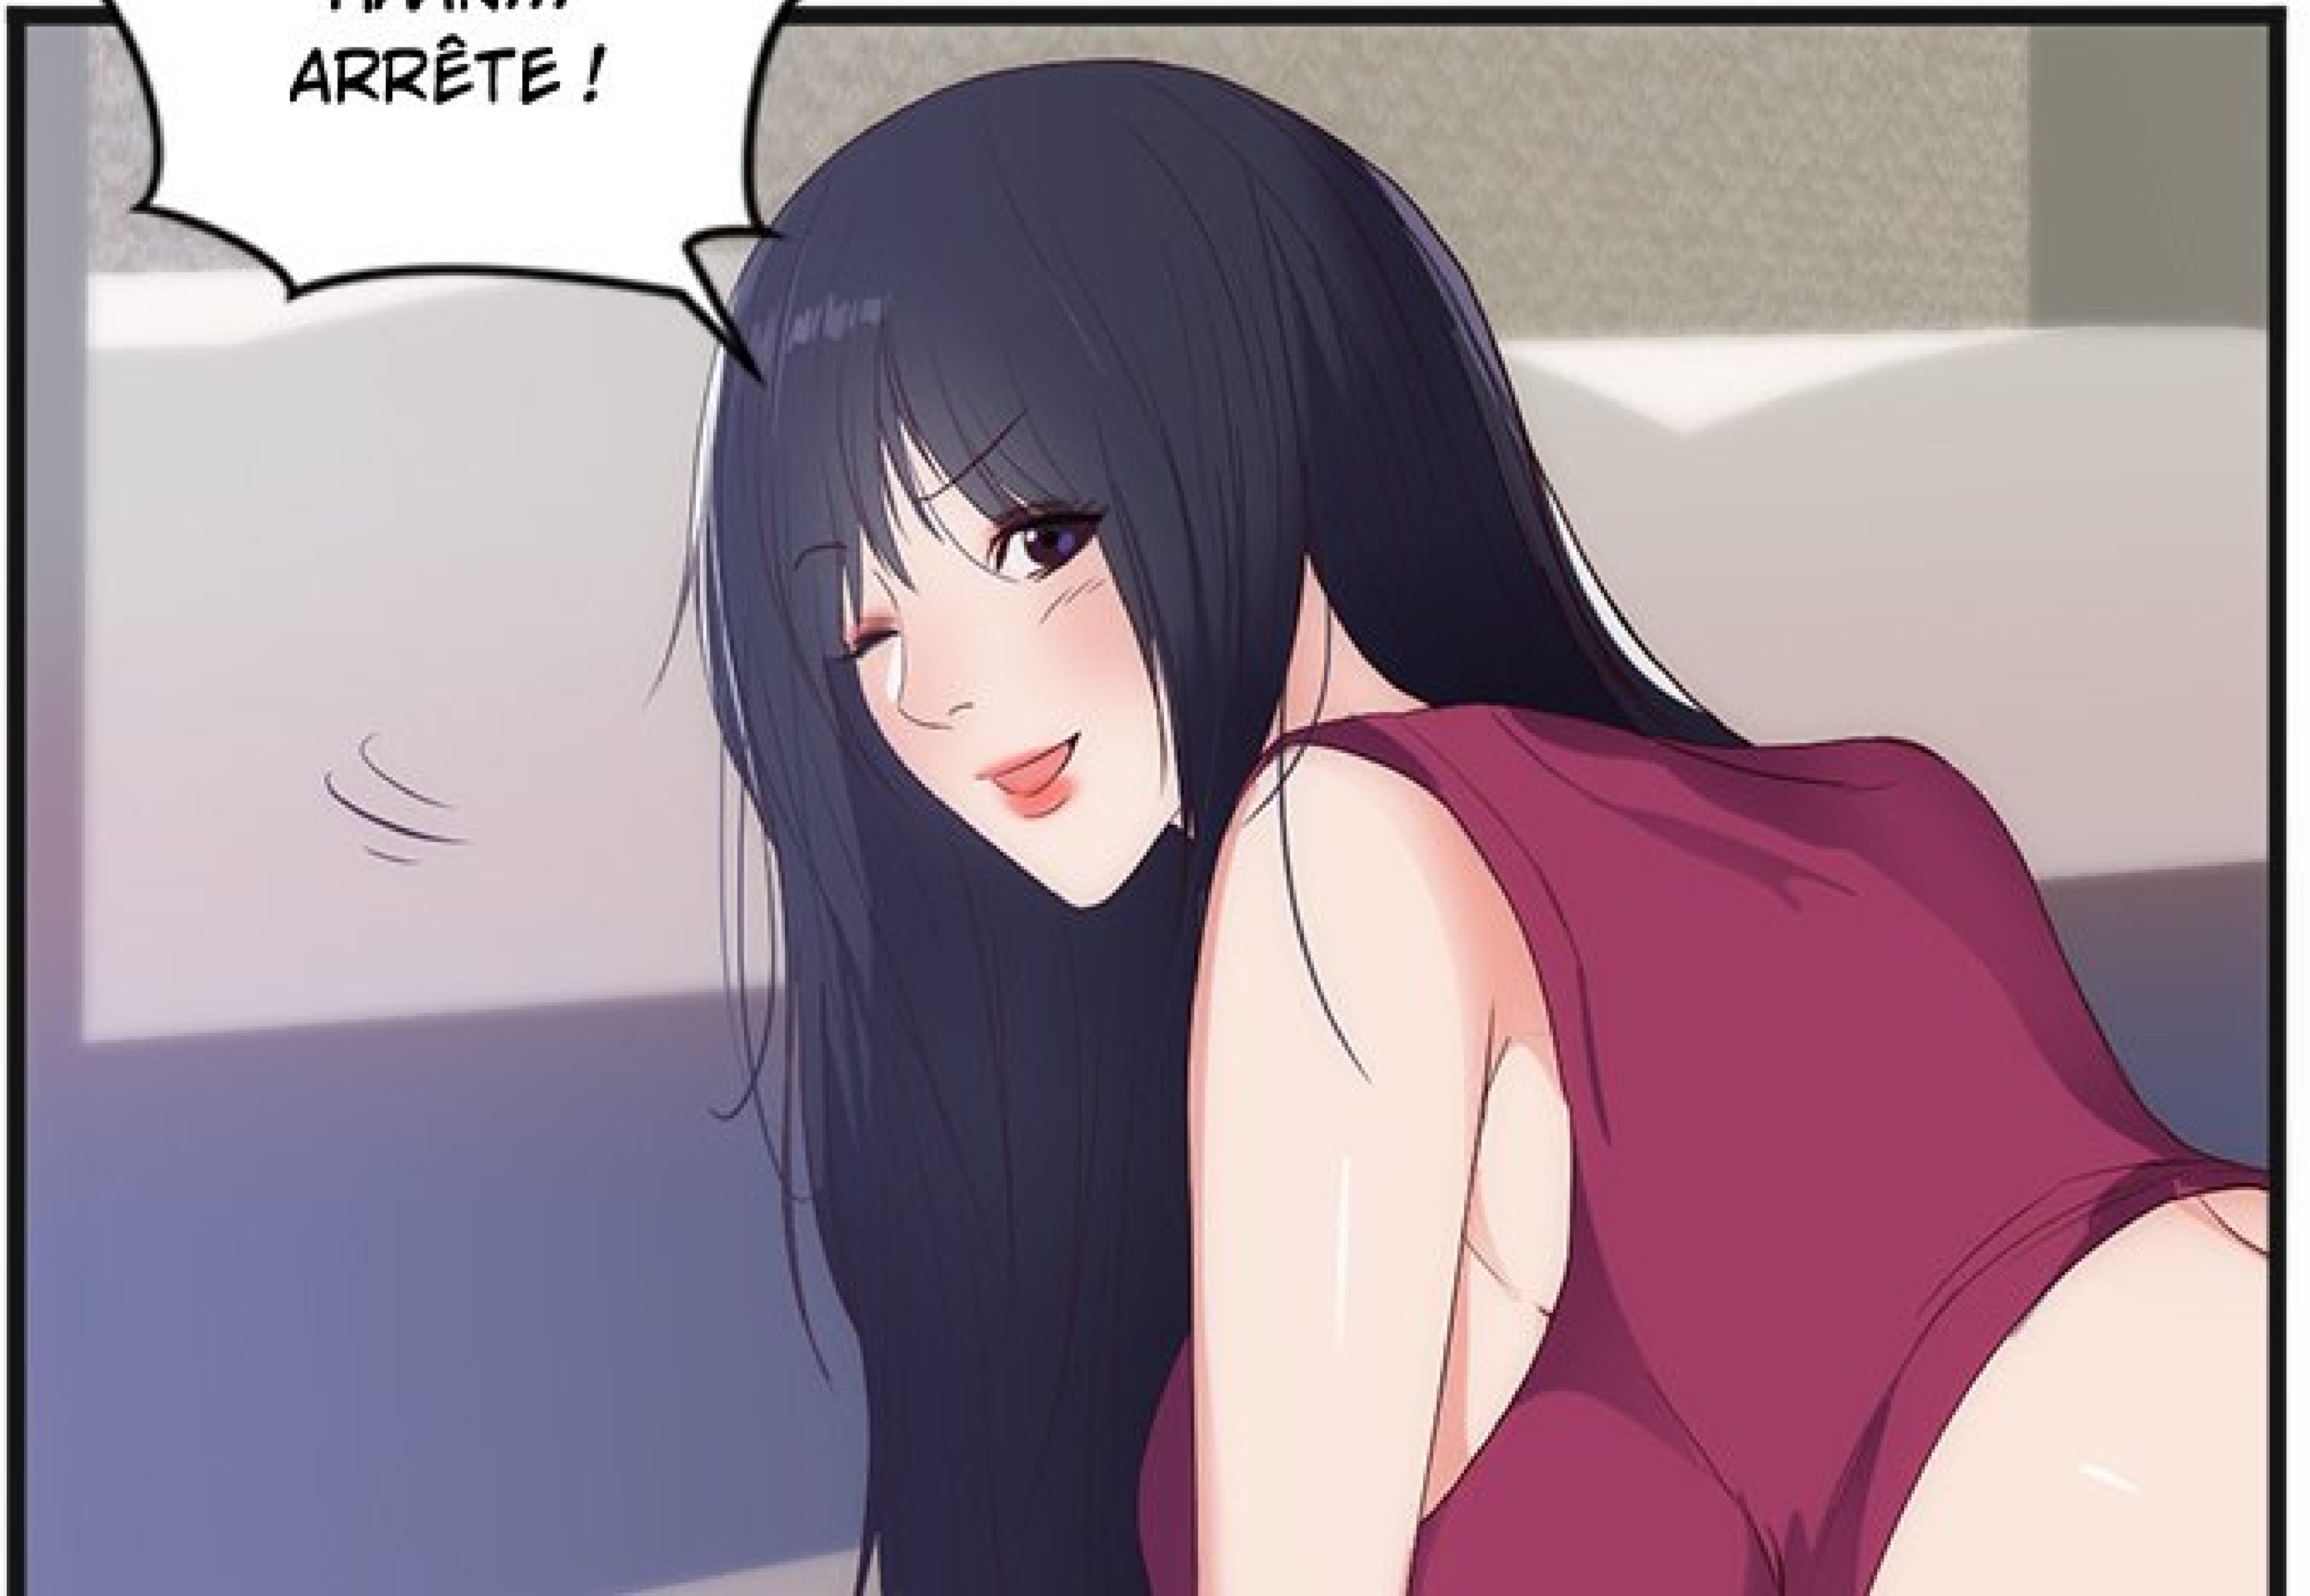

HAAN...
ARRÊTE !