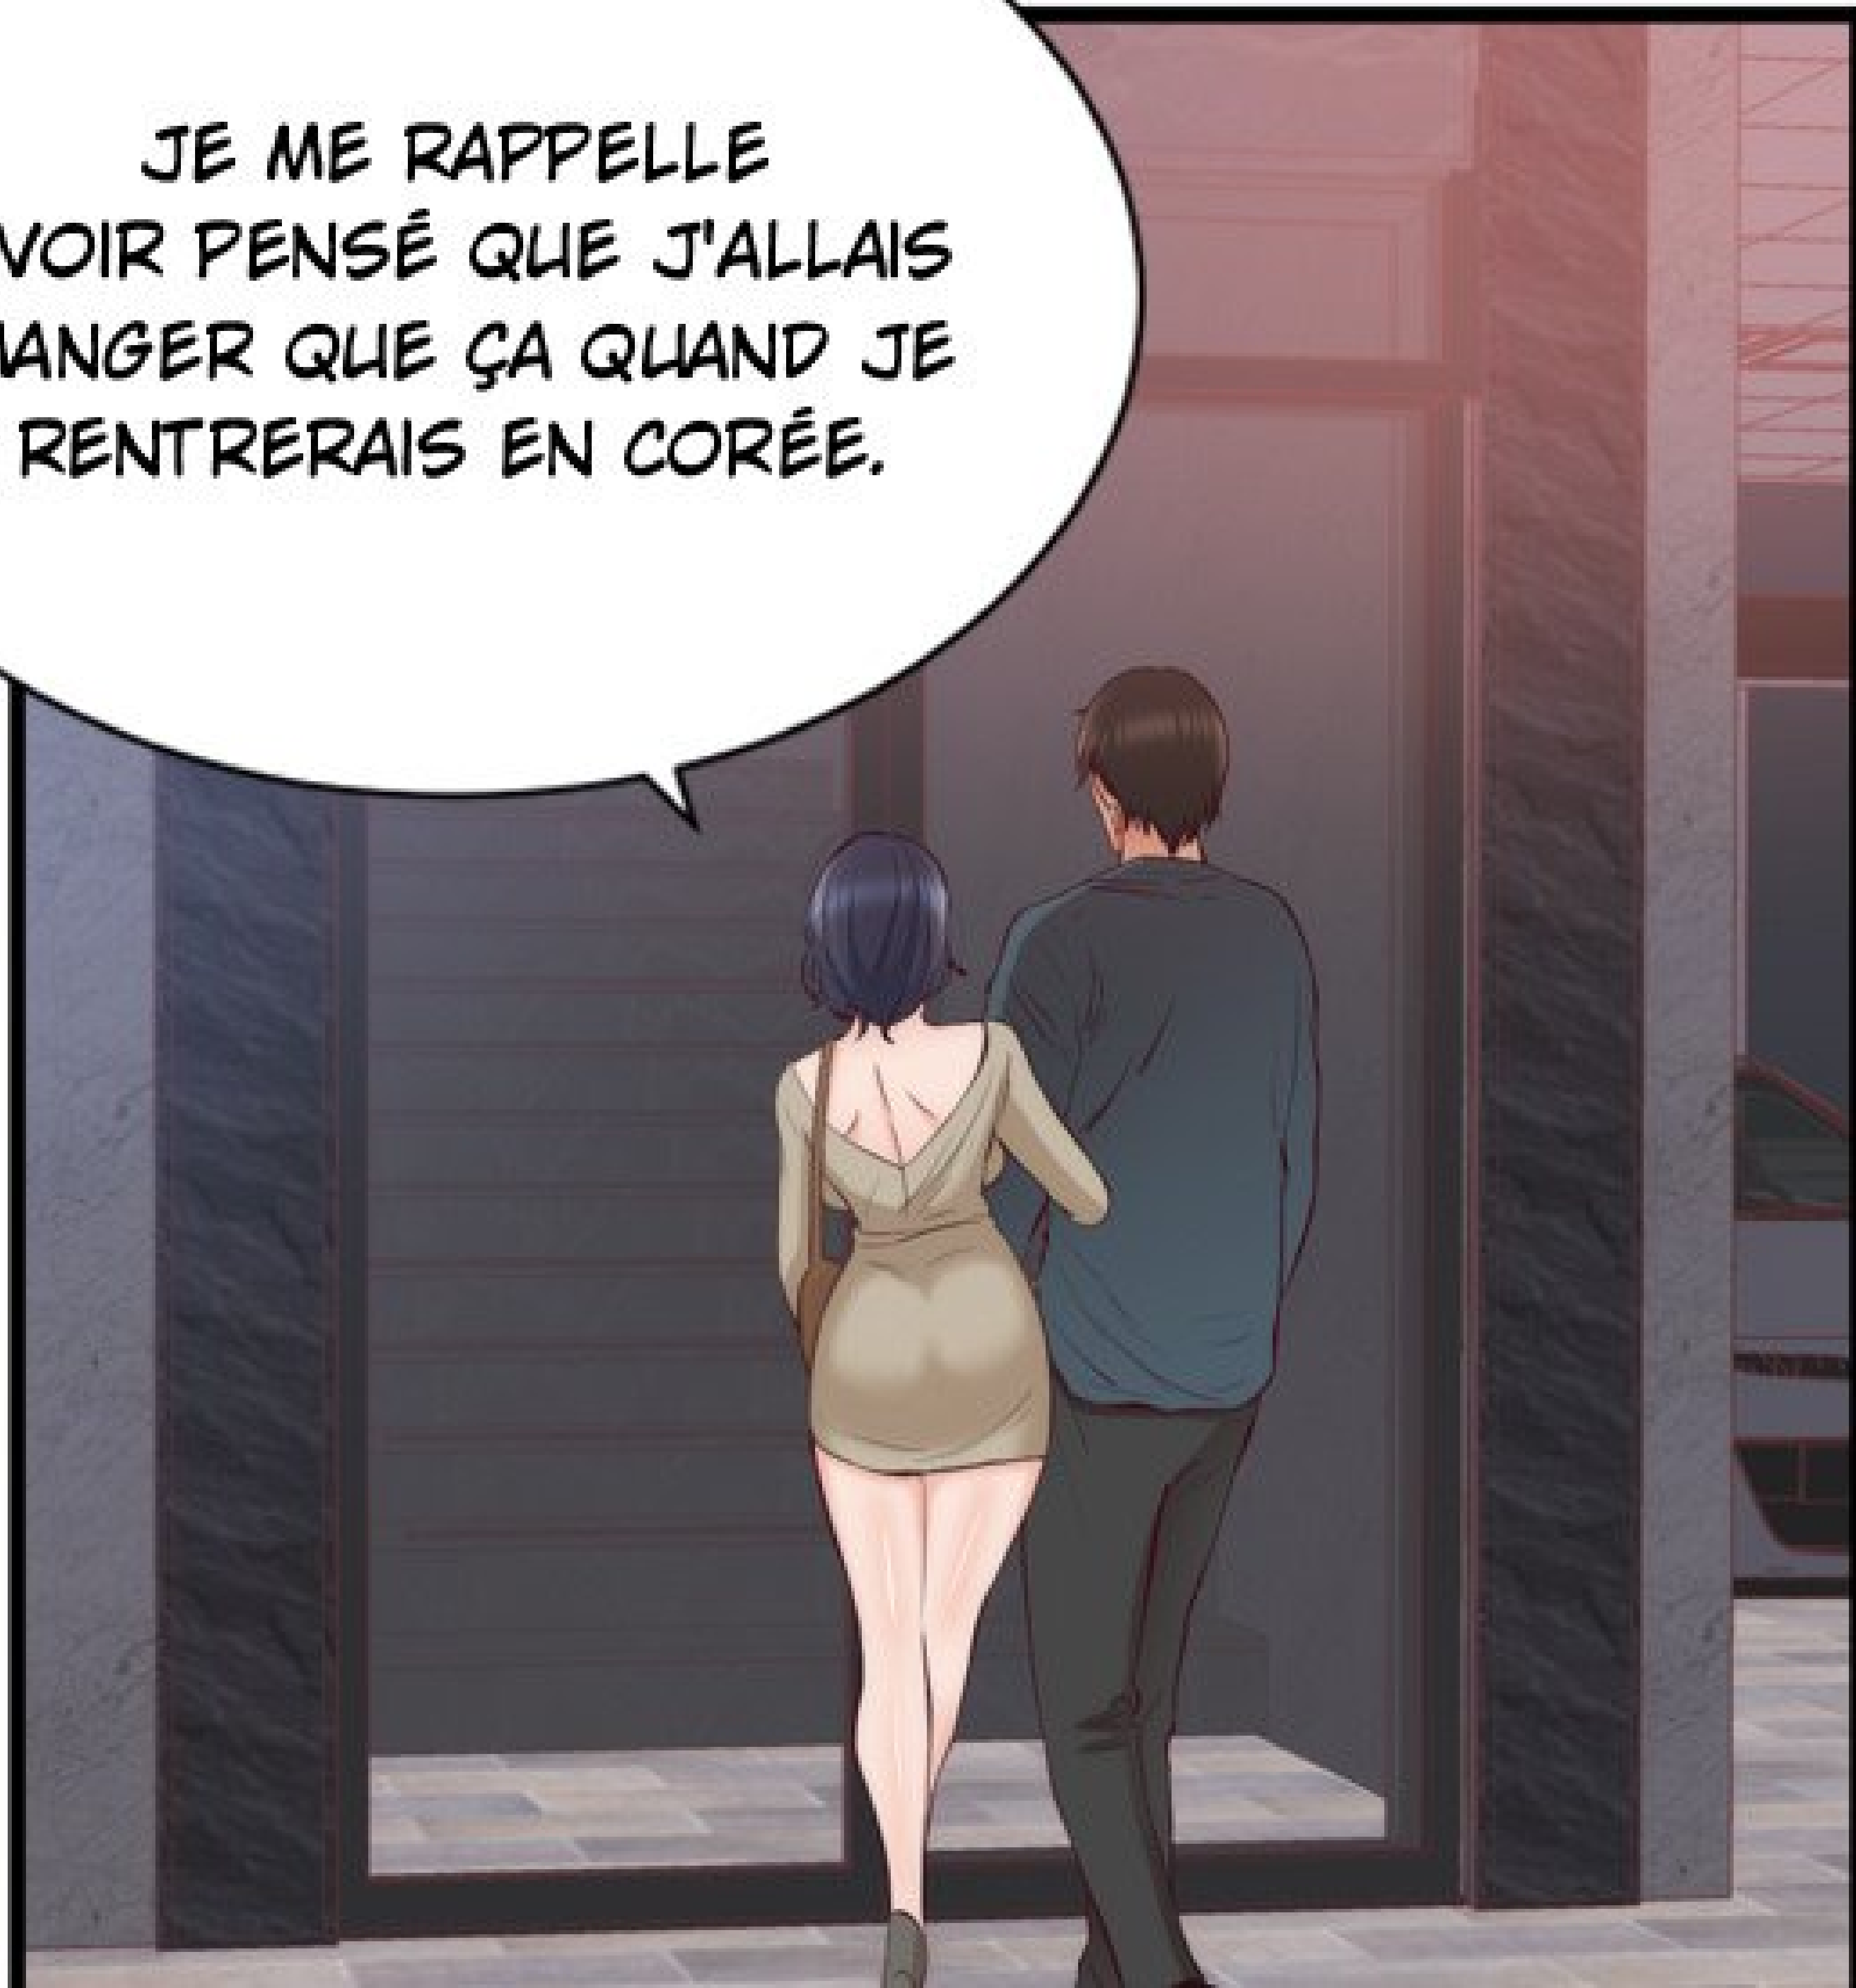

JE ME RAPPELLE
AVOIR PENSÉ QUE J'ALLAIS
MANGER QUE ÇA QUAND JE
RENTRERAI EN CORÉE.