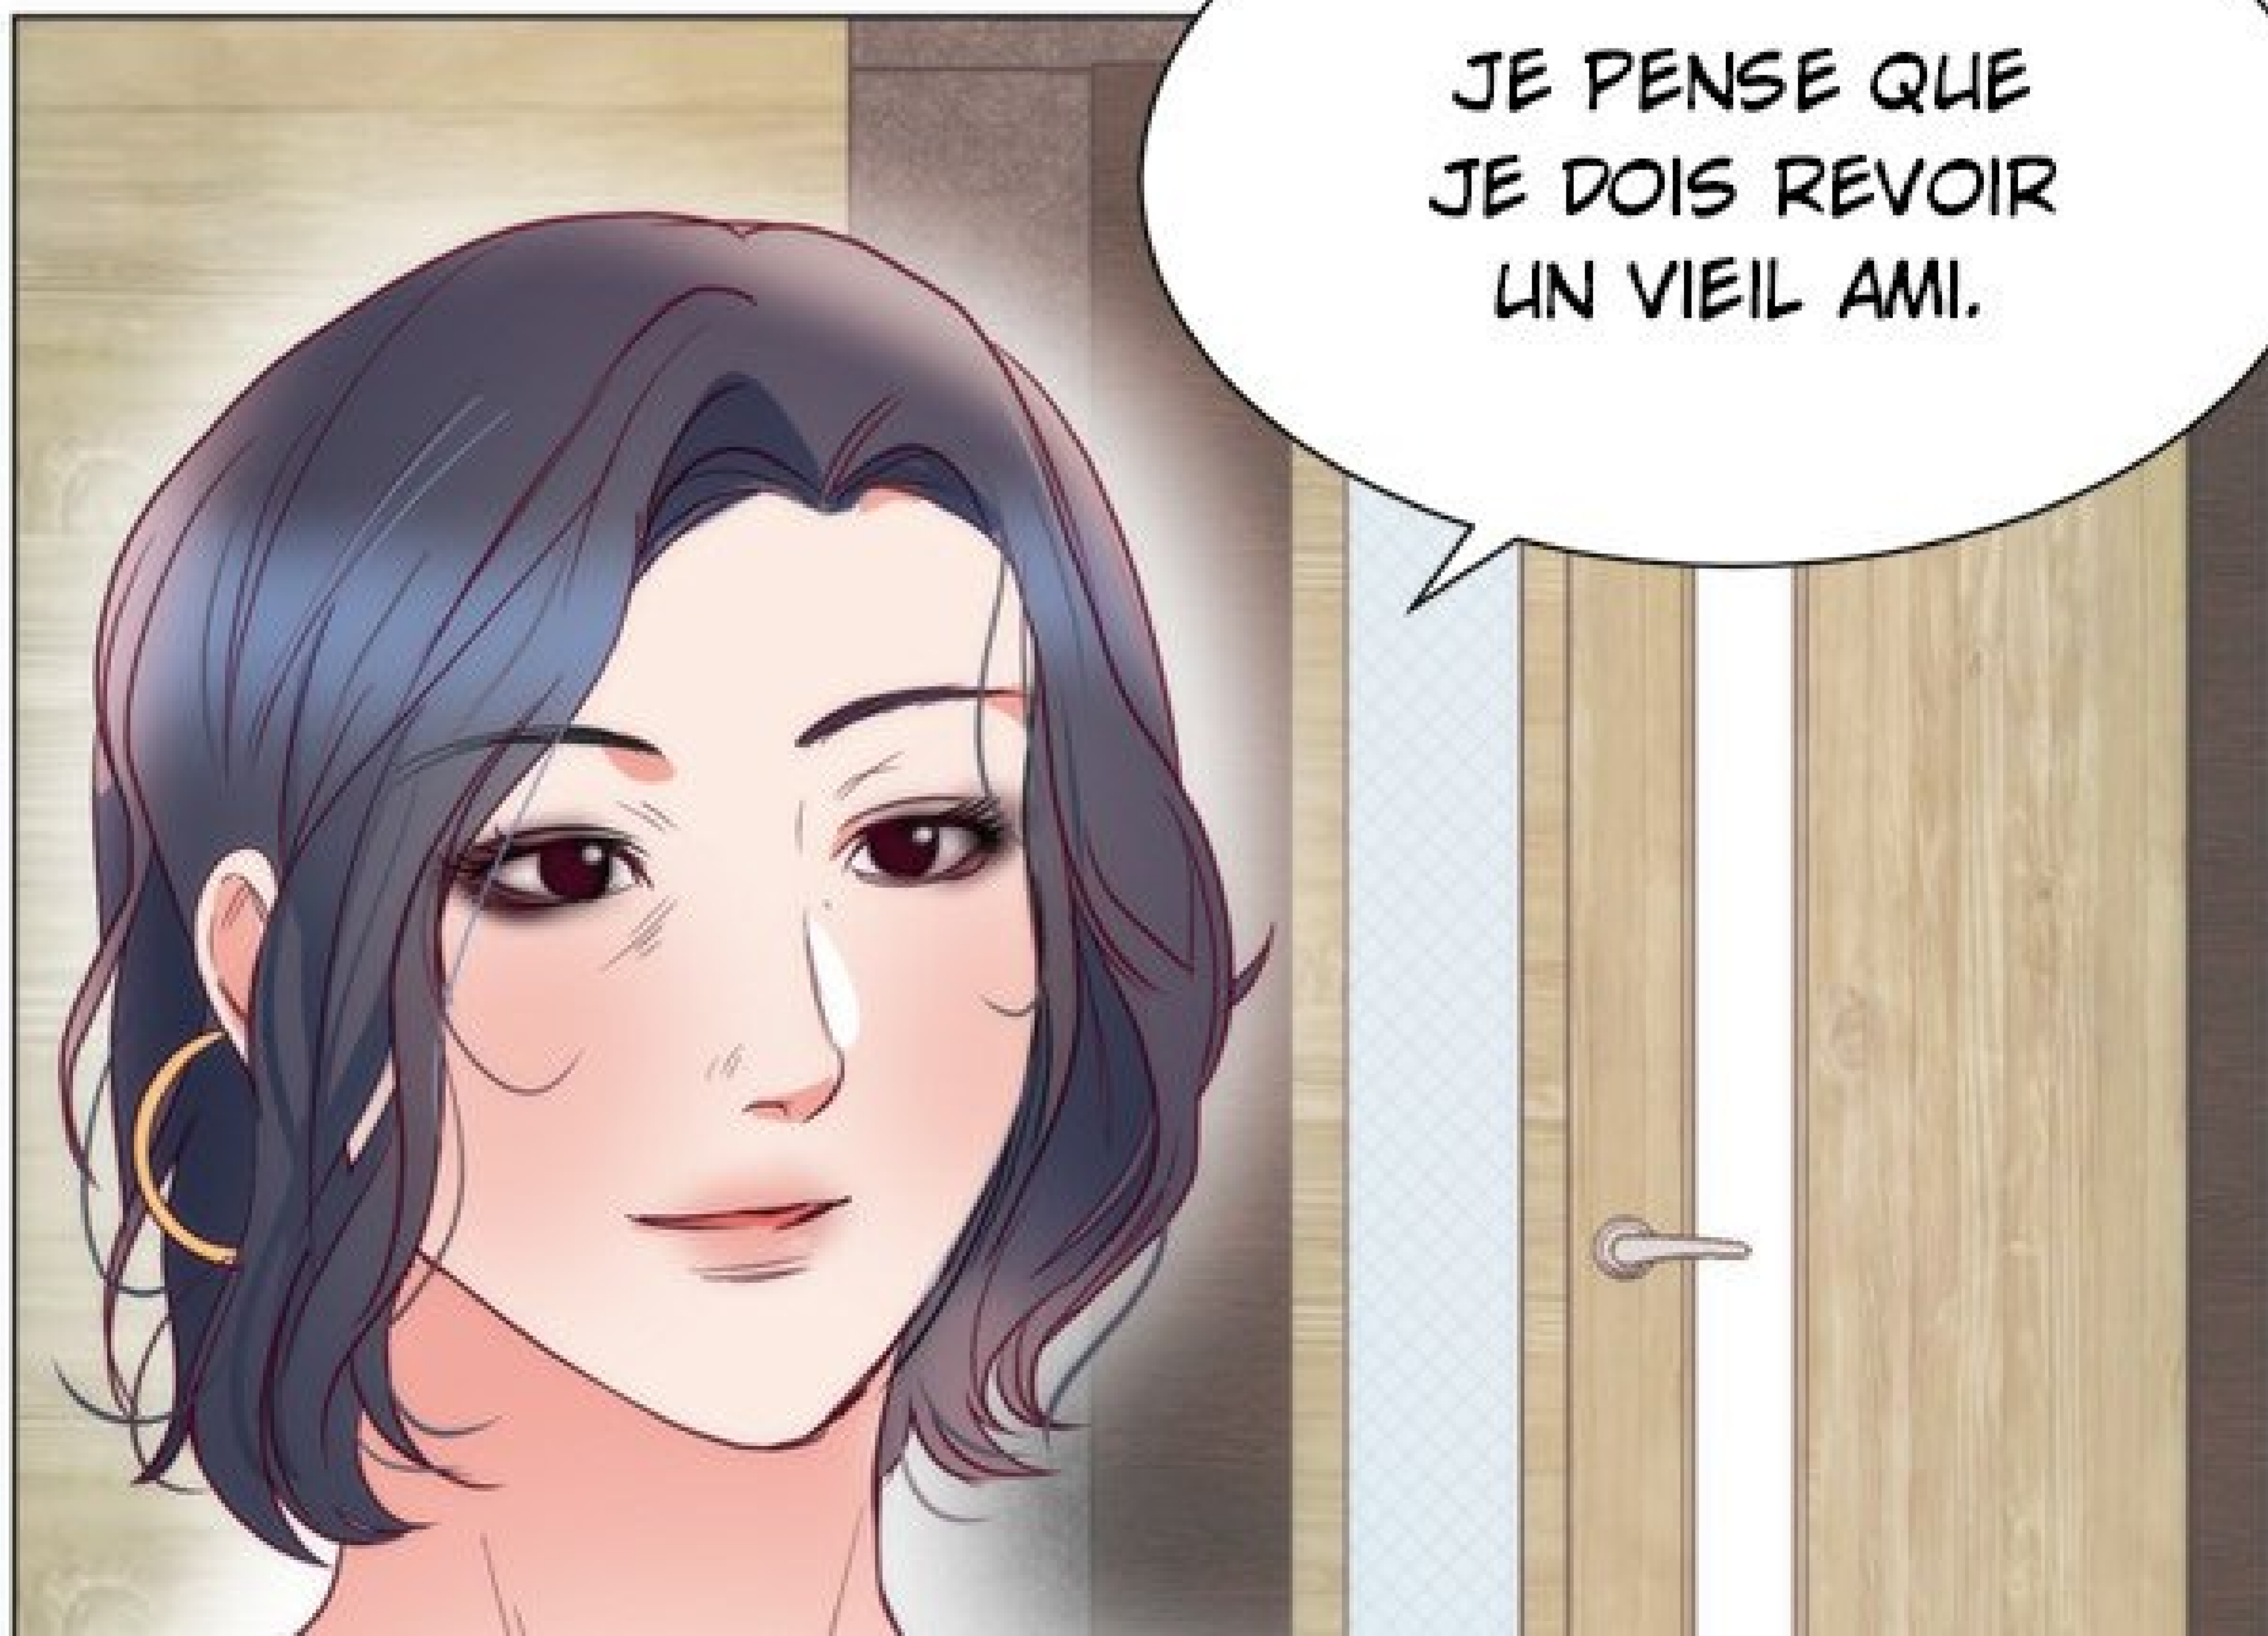

"MAMAN" ?

CE MATIN.  
MAIS AVANT ÇA,

JE PENSE QUE  
JE DOIS REVOIR  
UN VIEIL AMI.

UN VIEIL AMI ?  
QUI ?

PAS  
POSSIBLE...

A manga-style illustration of a man and a woman. The man on the left has dark, spiky hair and a light beard, wearing a dark blue t-shirt. He has a serious expression. The woman on the right has long, dark blue hair and is looking down with a somber expression. A speech bubble above her contains the text "PAS POSSIBLE...". The background is split into three vertical sections: light wood paneling on the left, a grey diamond-patterned wall in the center, and dark wood paneling on the right.