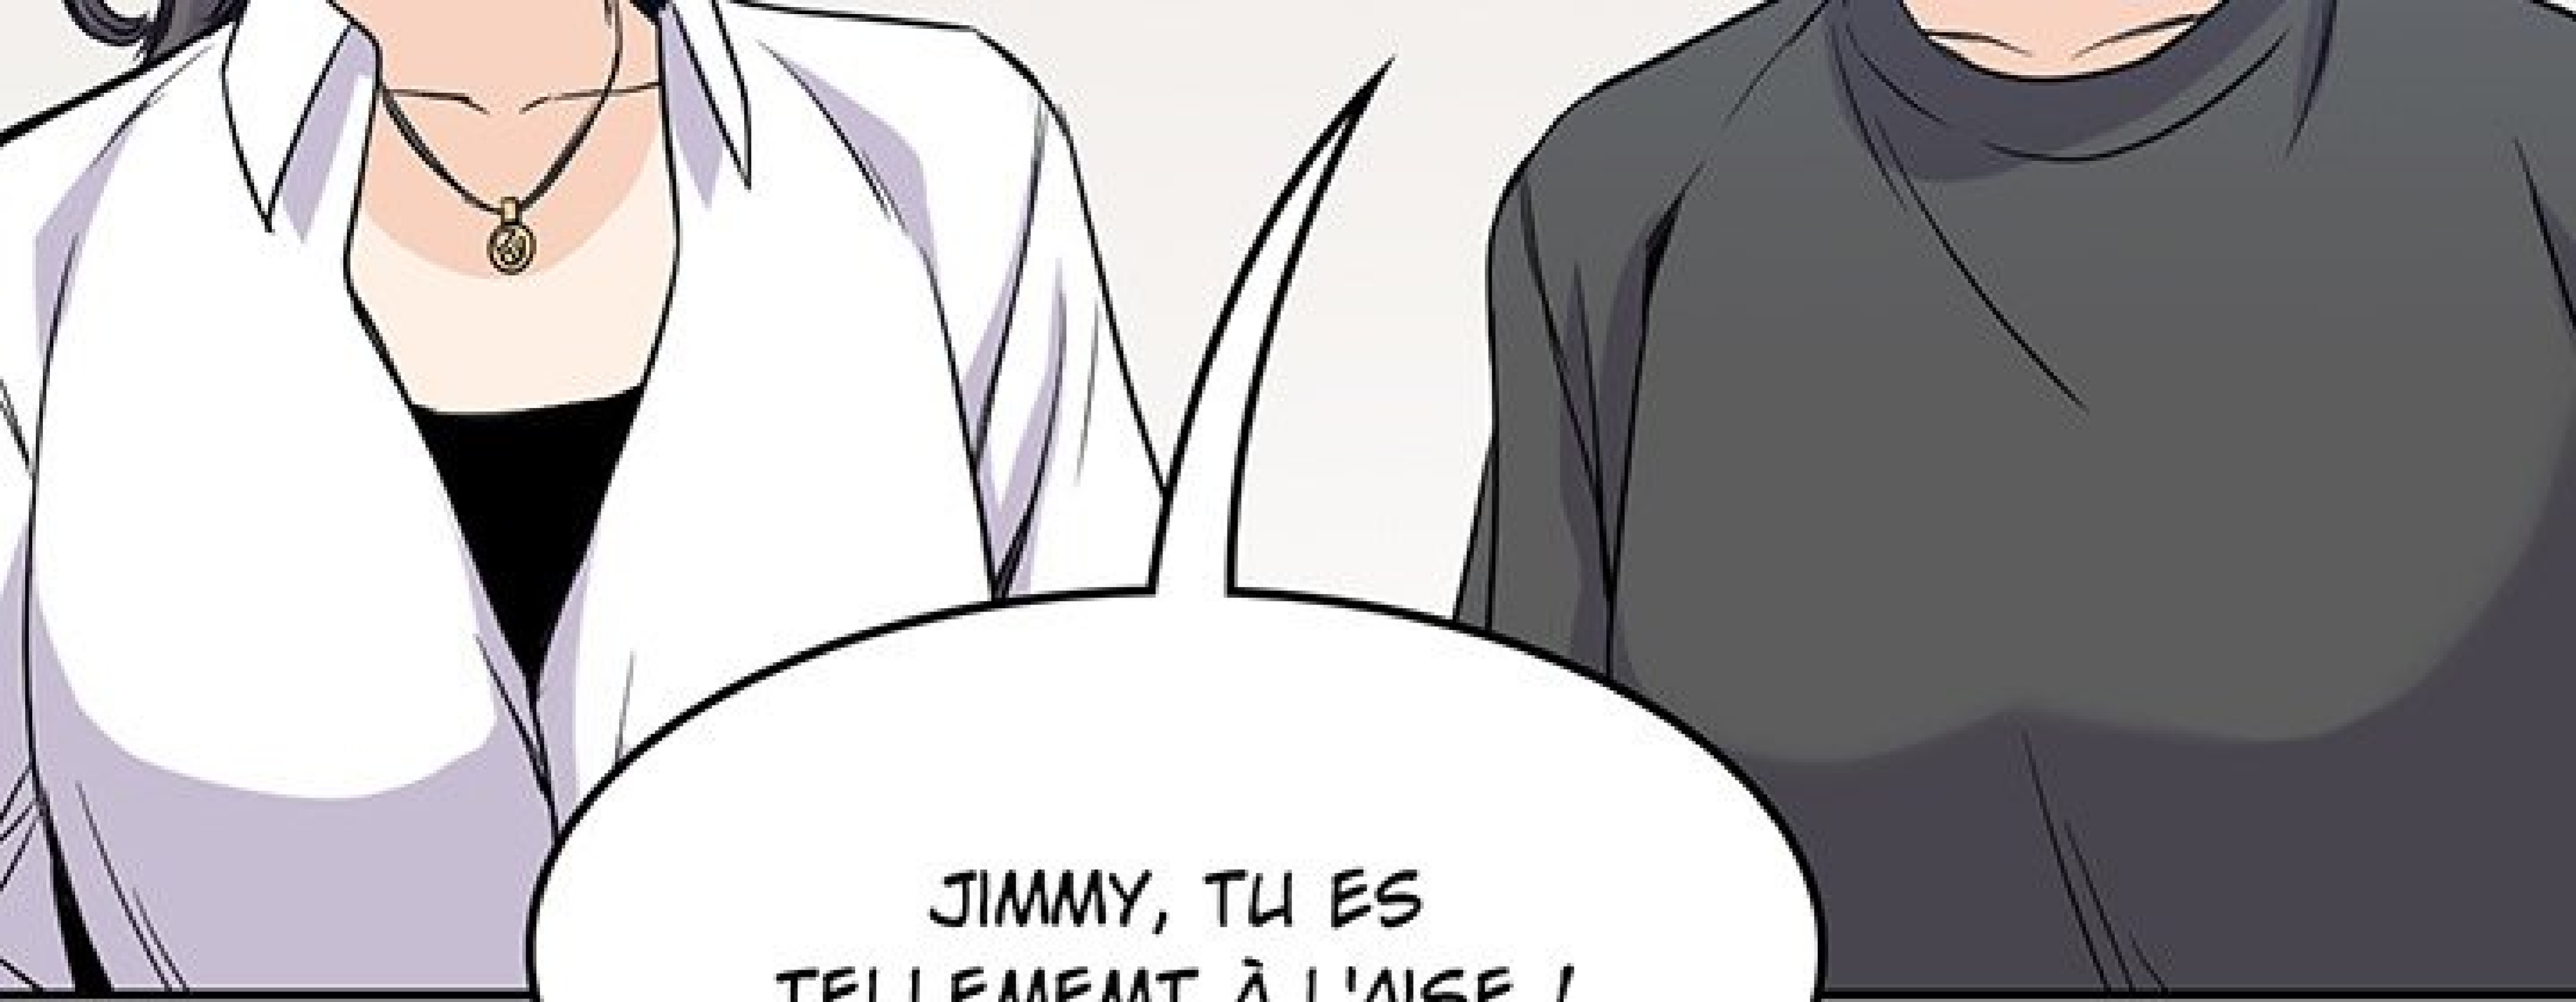

JIMMY, TU ES
TELLEMENT À L'AISE !

ALORS ? COMMENT
ÉTAIT L'INTERVIEW ?