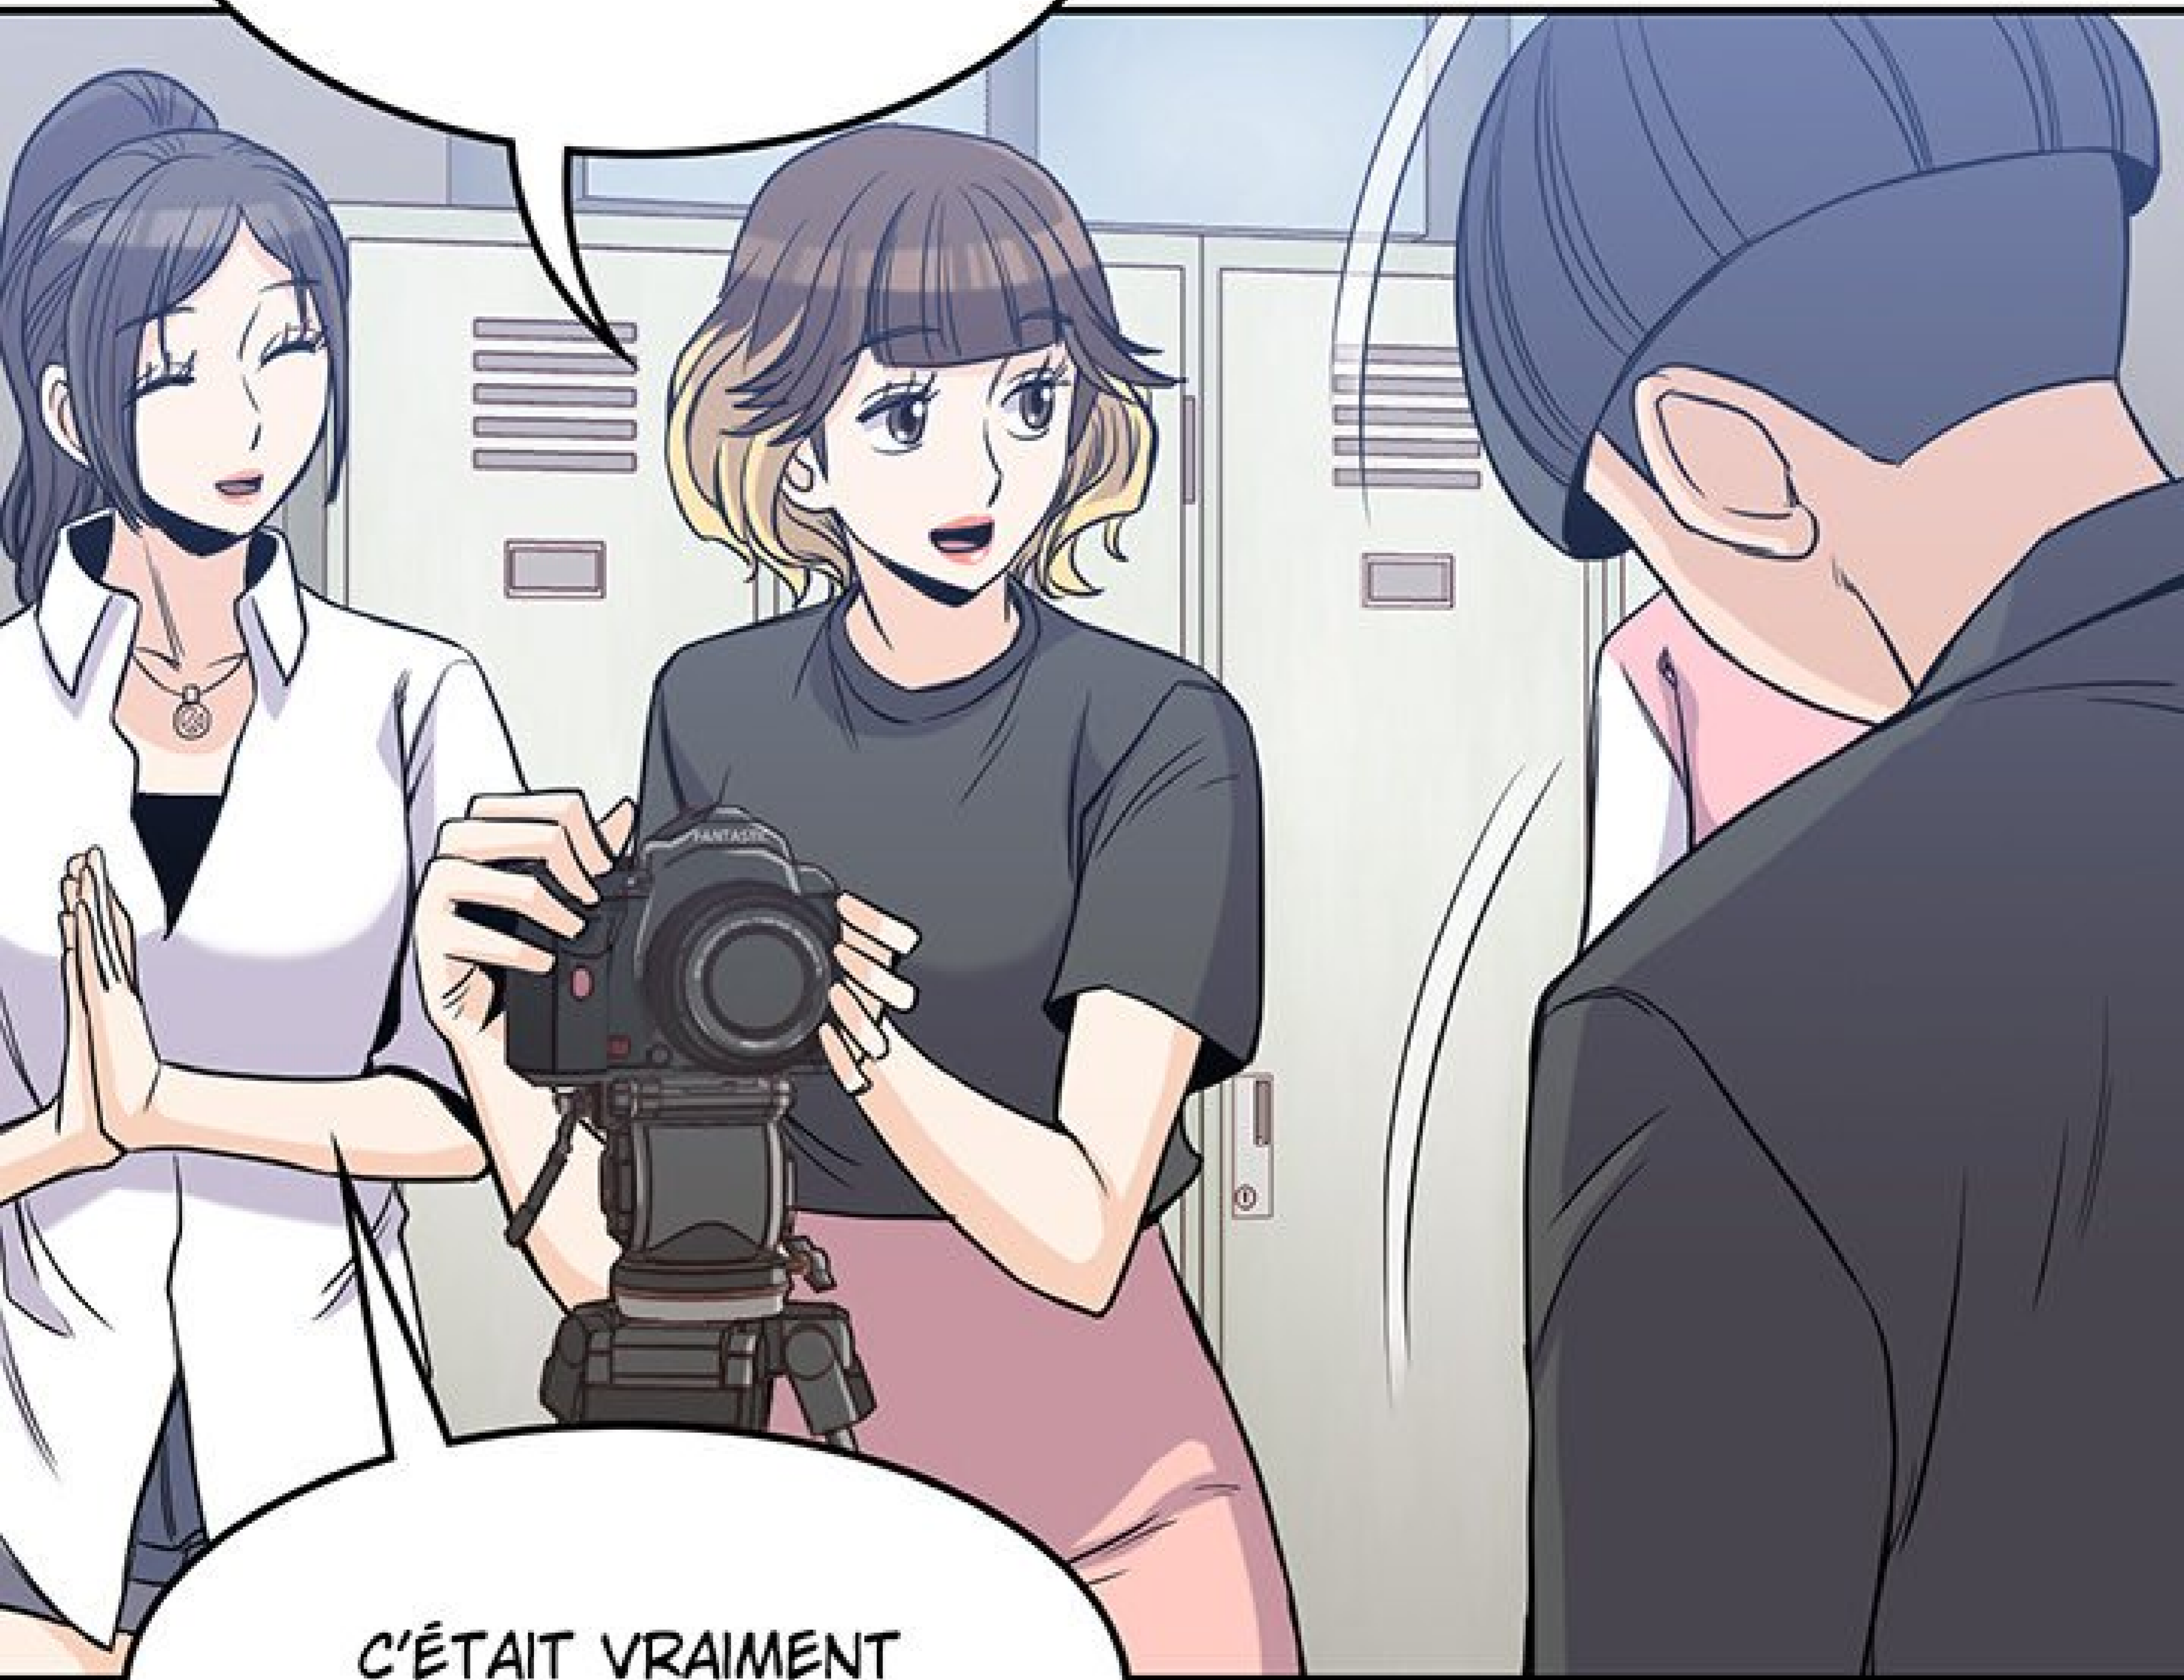

C'ÉTAIT VRAIMENT  
BIEN EN FAIT !

VOUS VOYEZ, JE VOUS AVAIS  
DIT QUE JIMMY SERAIT SUPER !

OUAIS ! SI SEULEMENT  
D'AUTRES TYPES PENSAIENT  
COMME TOI, JIMMY.

A close-up illustration of a character's face, showing the eyes, nose, and mouth. The character has a slight smile and is wearing a dark blue or black garment with a white collar. A name tag with the letters 'HIN' is pinned to the collar. The character's skin is a light peach color, and the background is a plain, light grey.