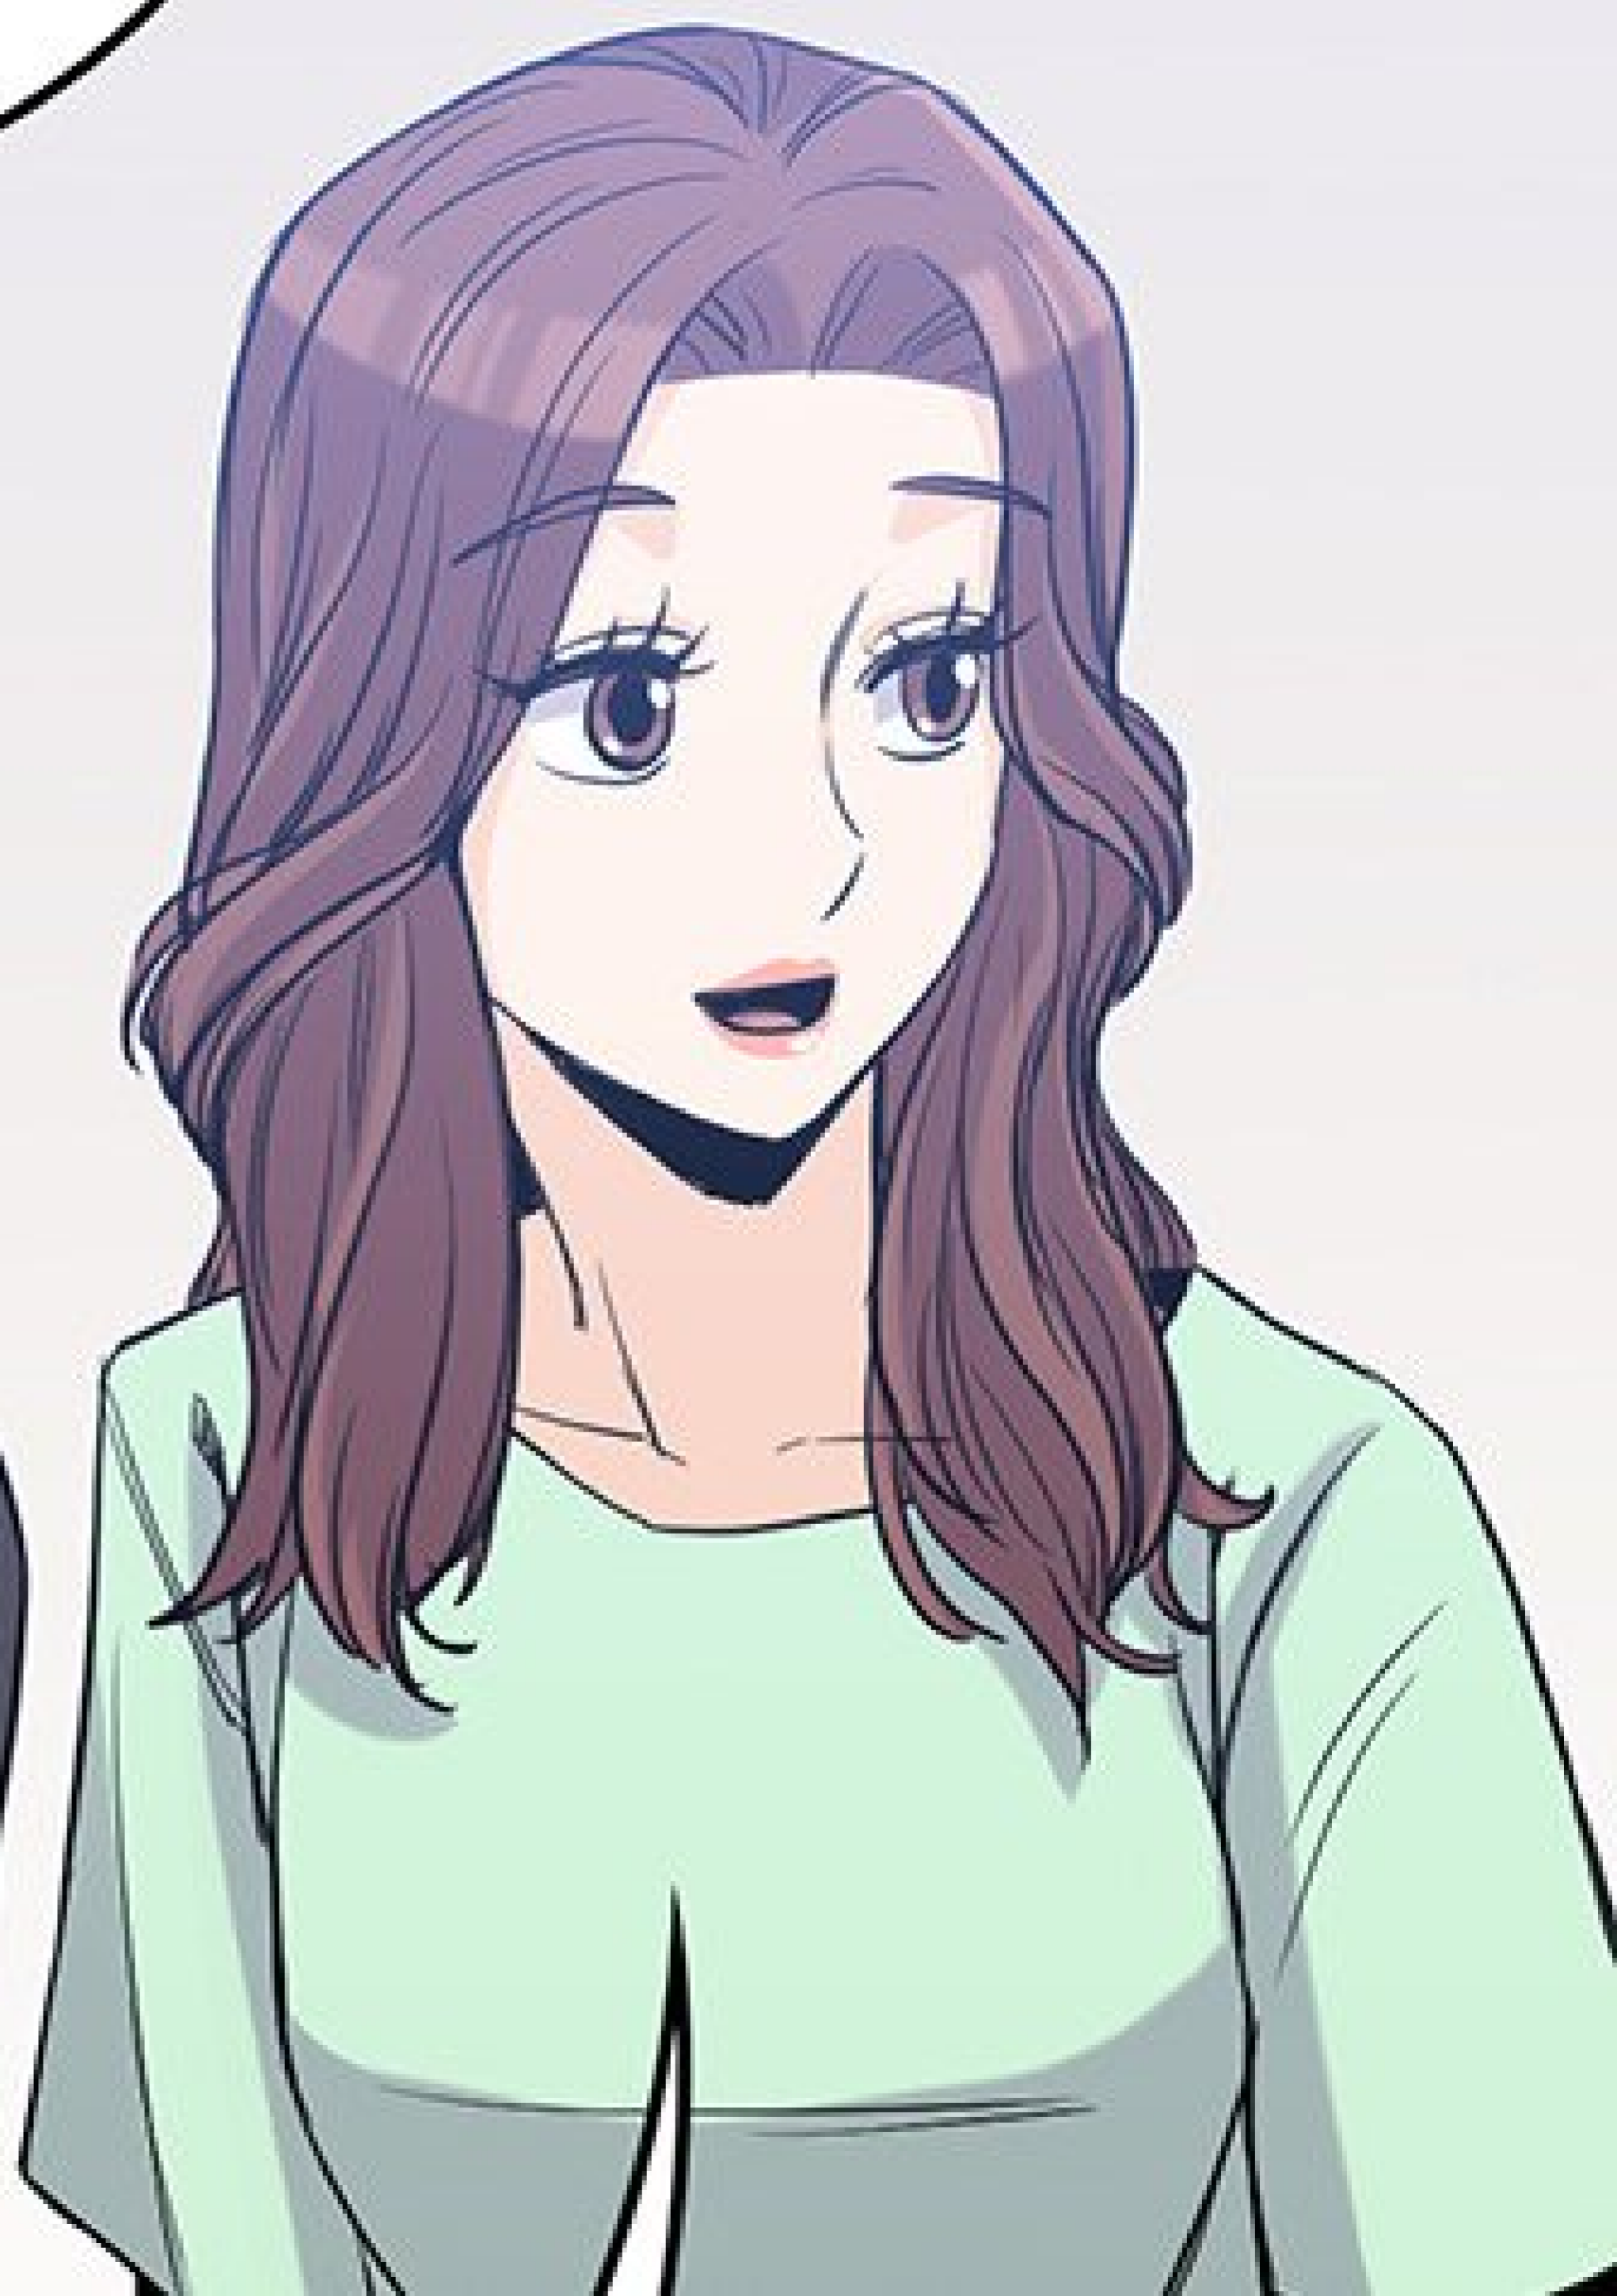

C'ÉTAIT VRAIMENT  
BIEN EN FAIT !

VOUS VOYEZ, JE VOUS AVAIS  
DIT QUE JIMMY SERAIT SUPER !

OUAIS ! SI SEULEMENT  
D'AUTRES TYPES PENSAIENT  
COMME TOI, JIMMY.

A close-up illustration of a character's face, showing the eyes, nose, and mouth. The character has a slight smile and is wearing a dark blue or black garment with a white collar. A name tag with the letters 'HIN' is pinned to the collar. The character's skin is a light peach color, and the background is a plain, light grey.