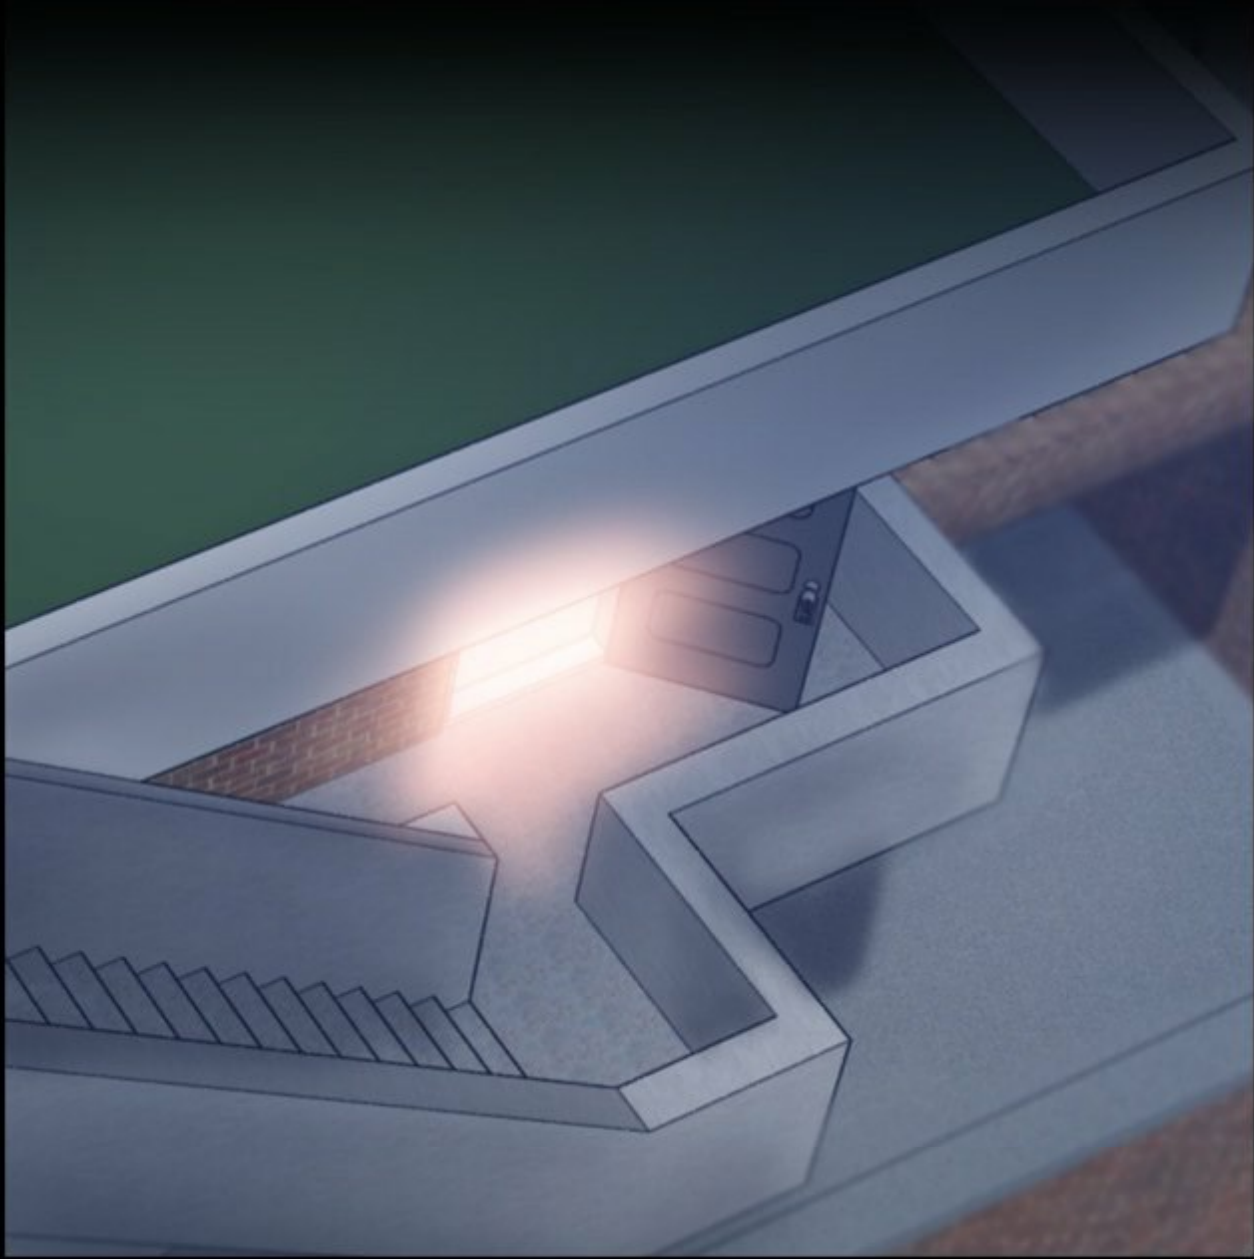

CRRR

CAM 05

ENFOIRÉ !!!

SLAM

H-HUM... TU M'AS
REGARDÉ EN PREMIER...

ET TU M'AS VUE
ME TOUCHER, DONC...

GLOUP

A close-up illustration of a woman's face, focusing on her eyes, nose, and mouth. She has long, dark hair and is crying, with several large tears visible on her cheeks. Her mouth is slightly open, and the sound effect 'GLOUP' is written in a stylized, pink font near her chin. The background is a solid black color.