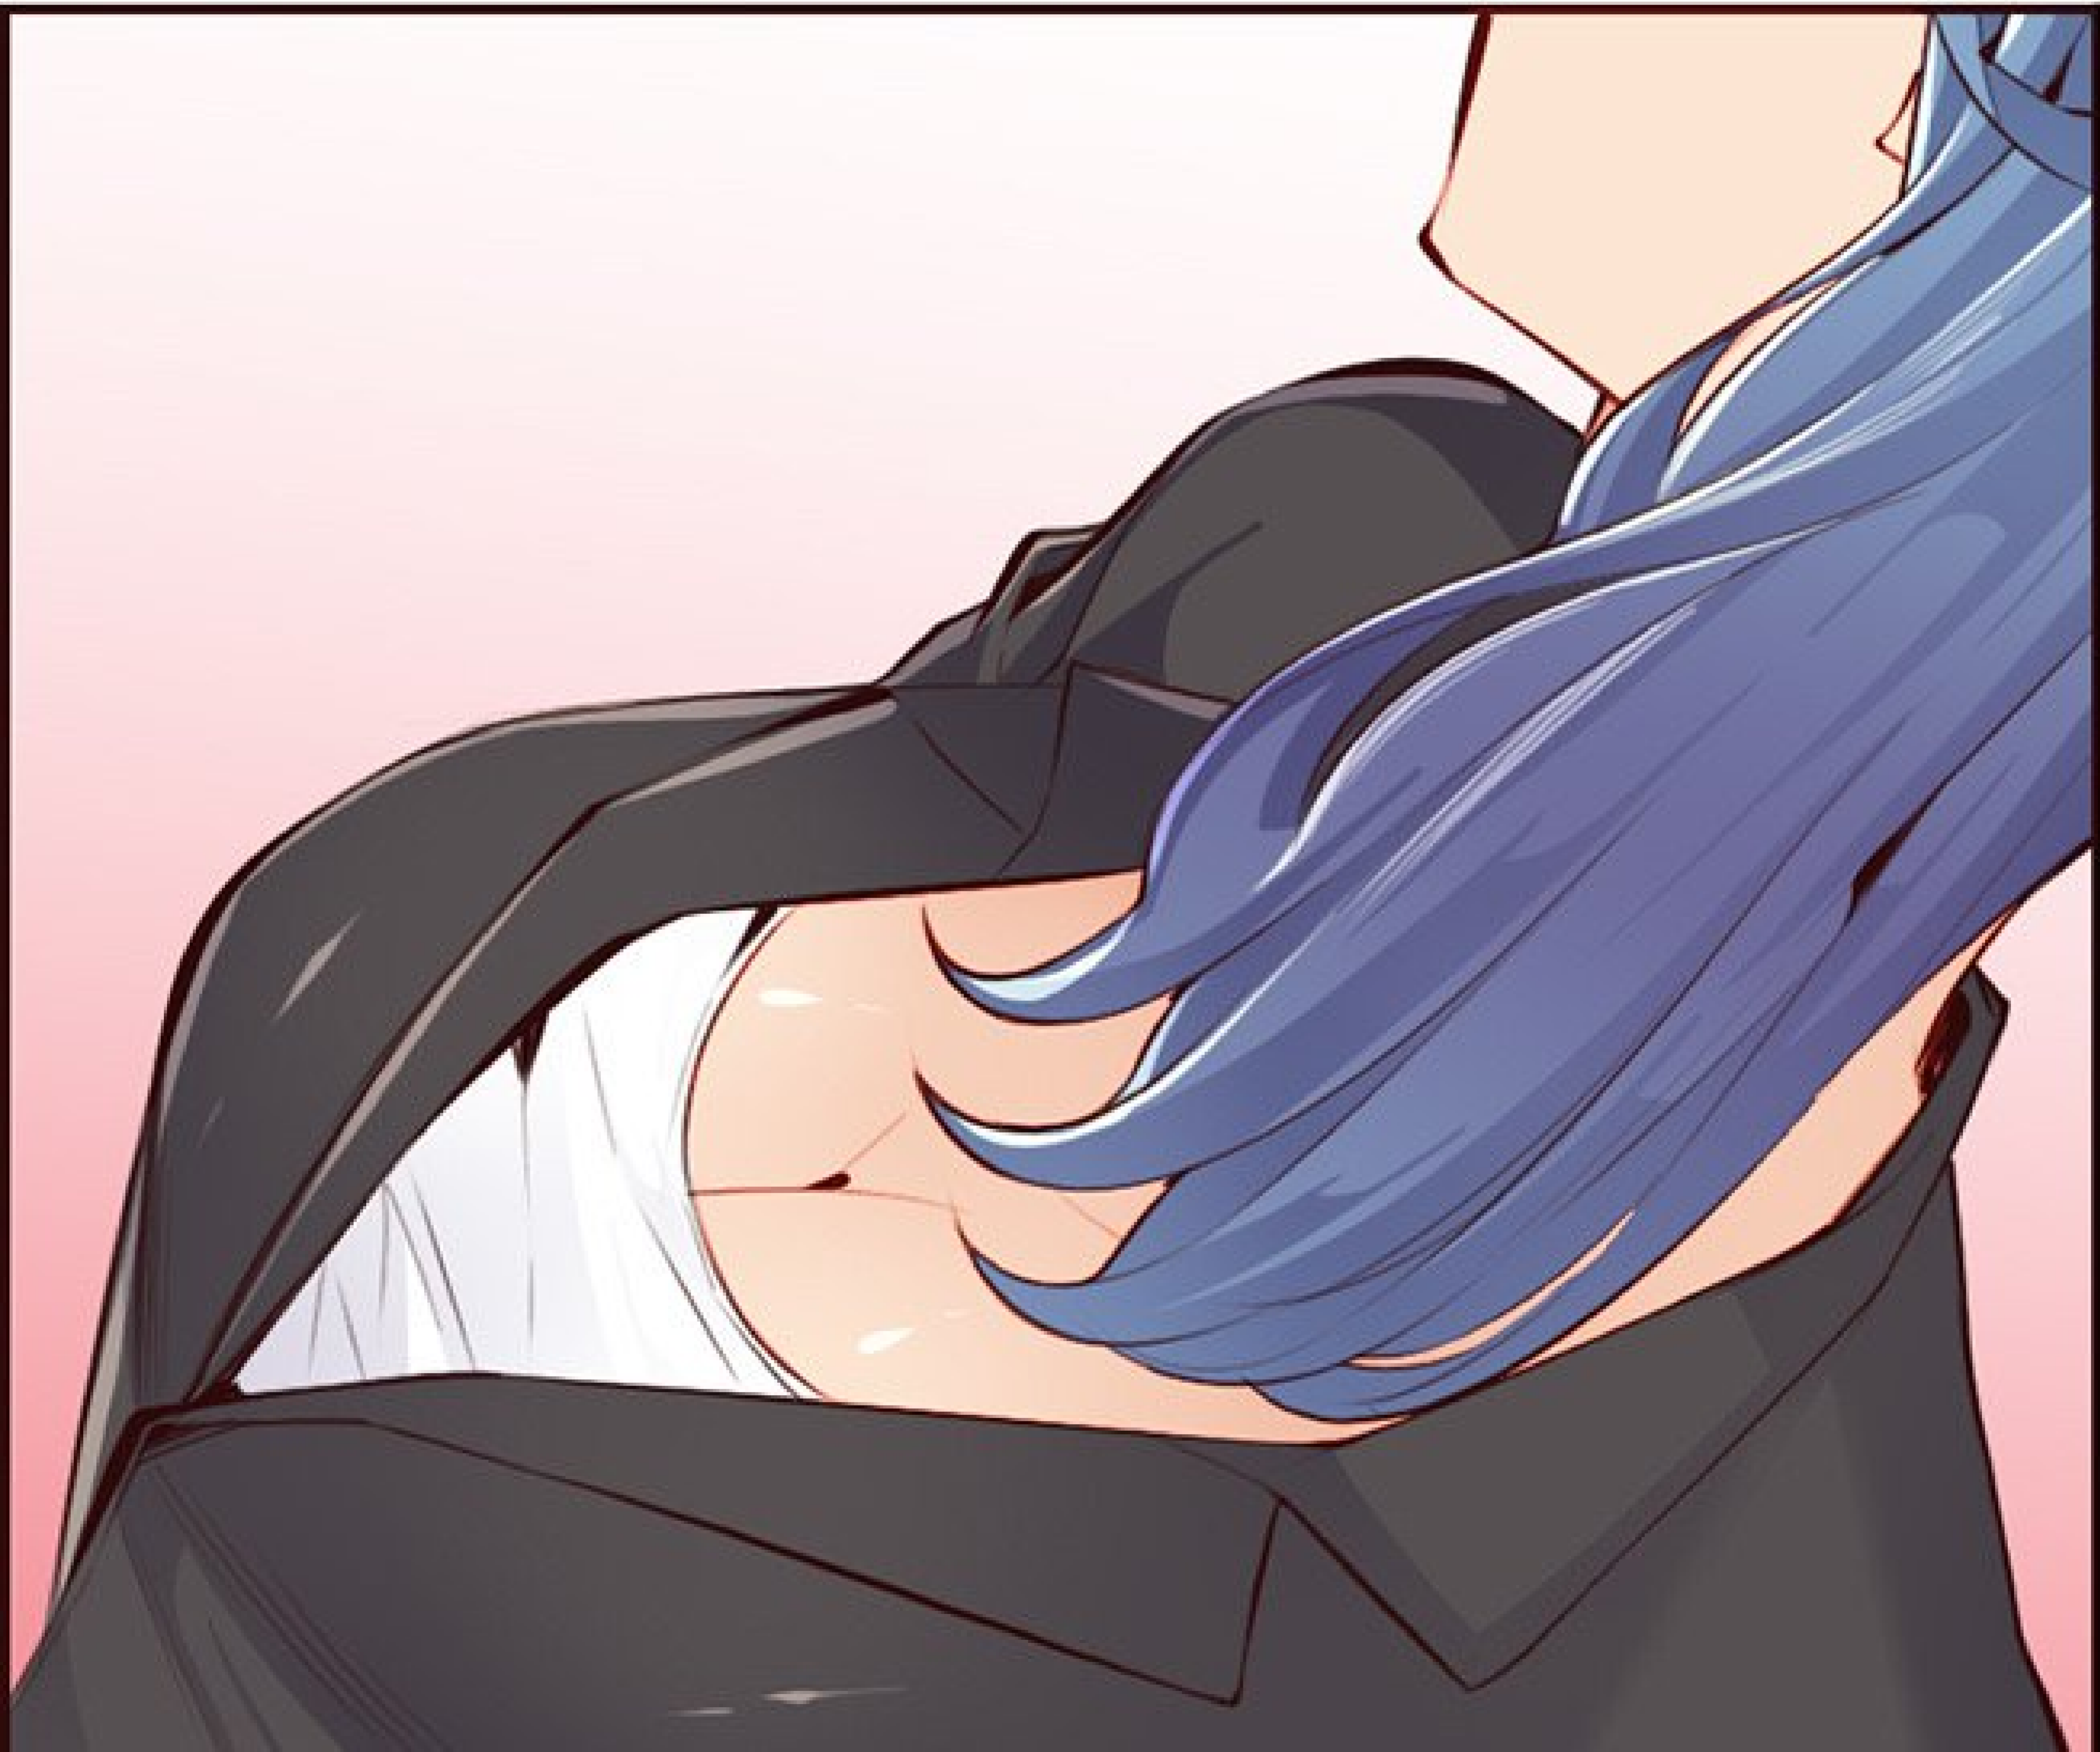

JE VAIS ALLER AUX
TOILETTES, VITE FAIT.

GLOUPS

ATTENDS...

VOUH

VOUH

000

À QUOI TU PENSES ?

C'EST LA MÈRE DE IAN,
SALE TARÉ !

FWIP

CLIC

HEIN ?

Q-QUOI ?
IL A OUVERT LA
PORTE ?!

QU'EST-CE
QUI SE PASSE ?!
UN VOLEUR ?

TAP

TAP

A comic panel showing the lower legs and feet of two people. The person on the right is wearing dark brown boots. The floor is shaded with diagonal lines. The sound effect 'TAP' is written in large, white, bold, sans-serif letters with a black outline, slanted upwards to the right.