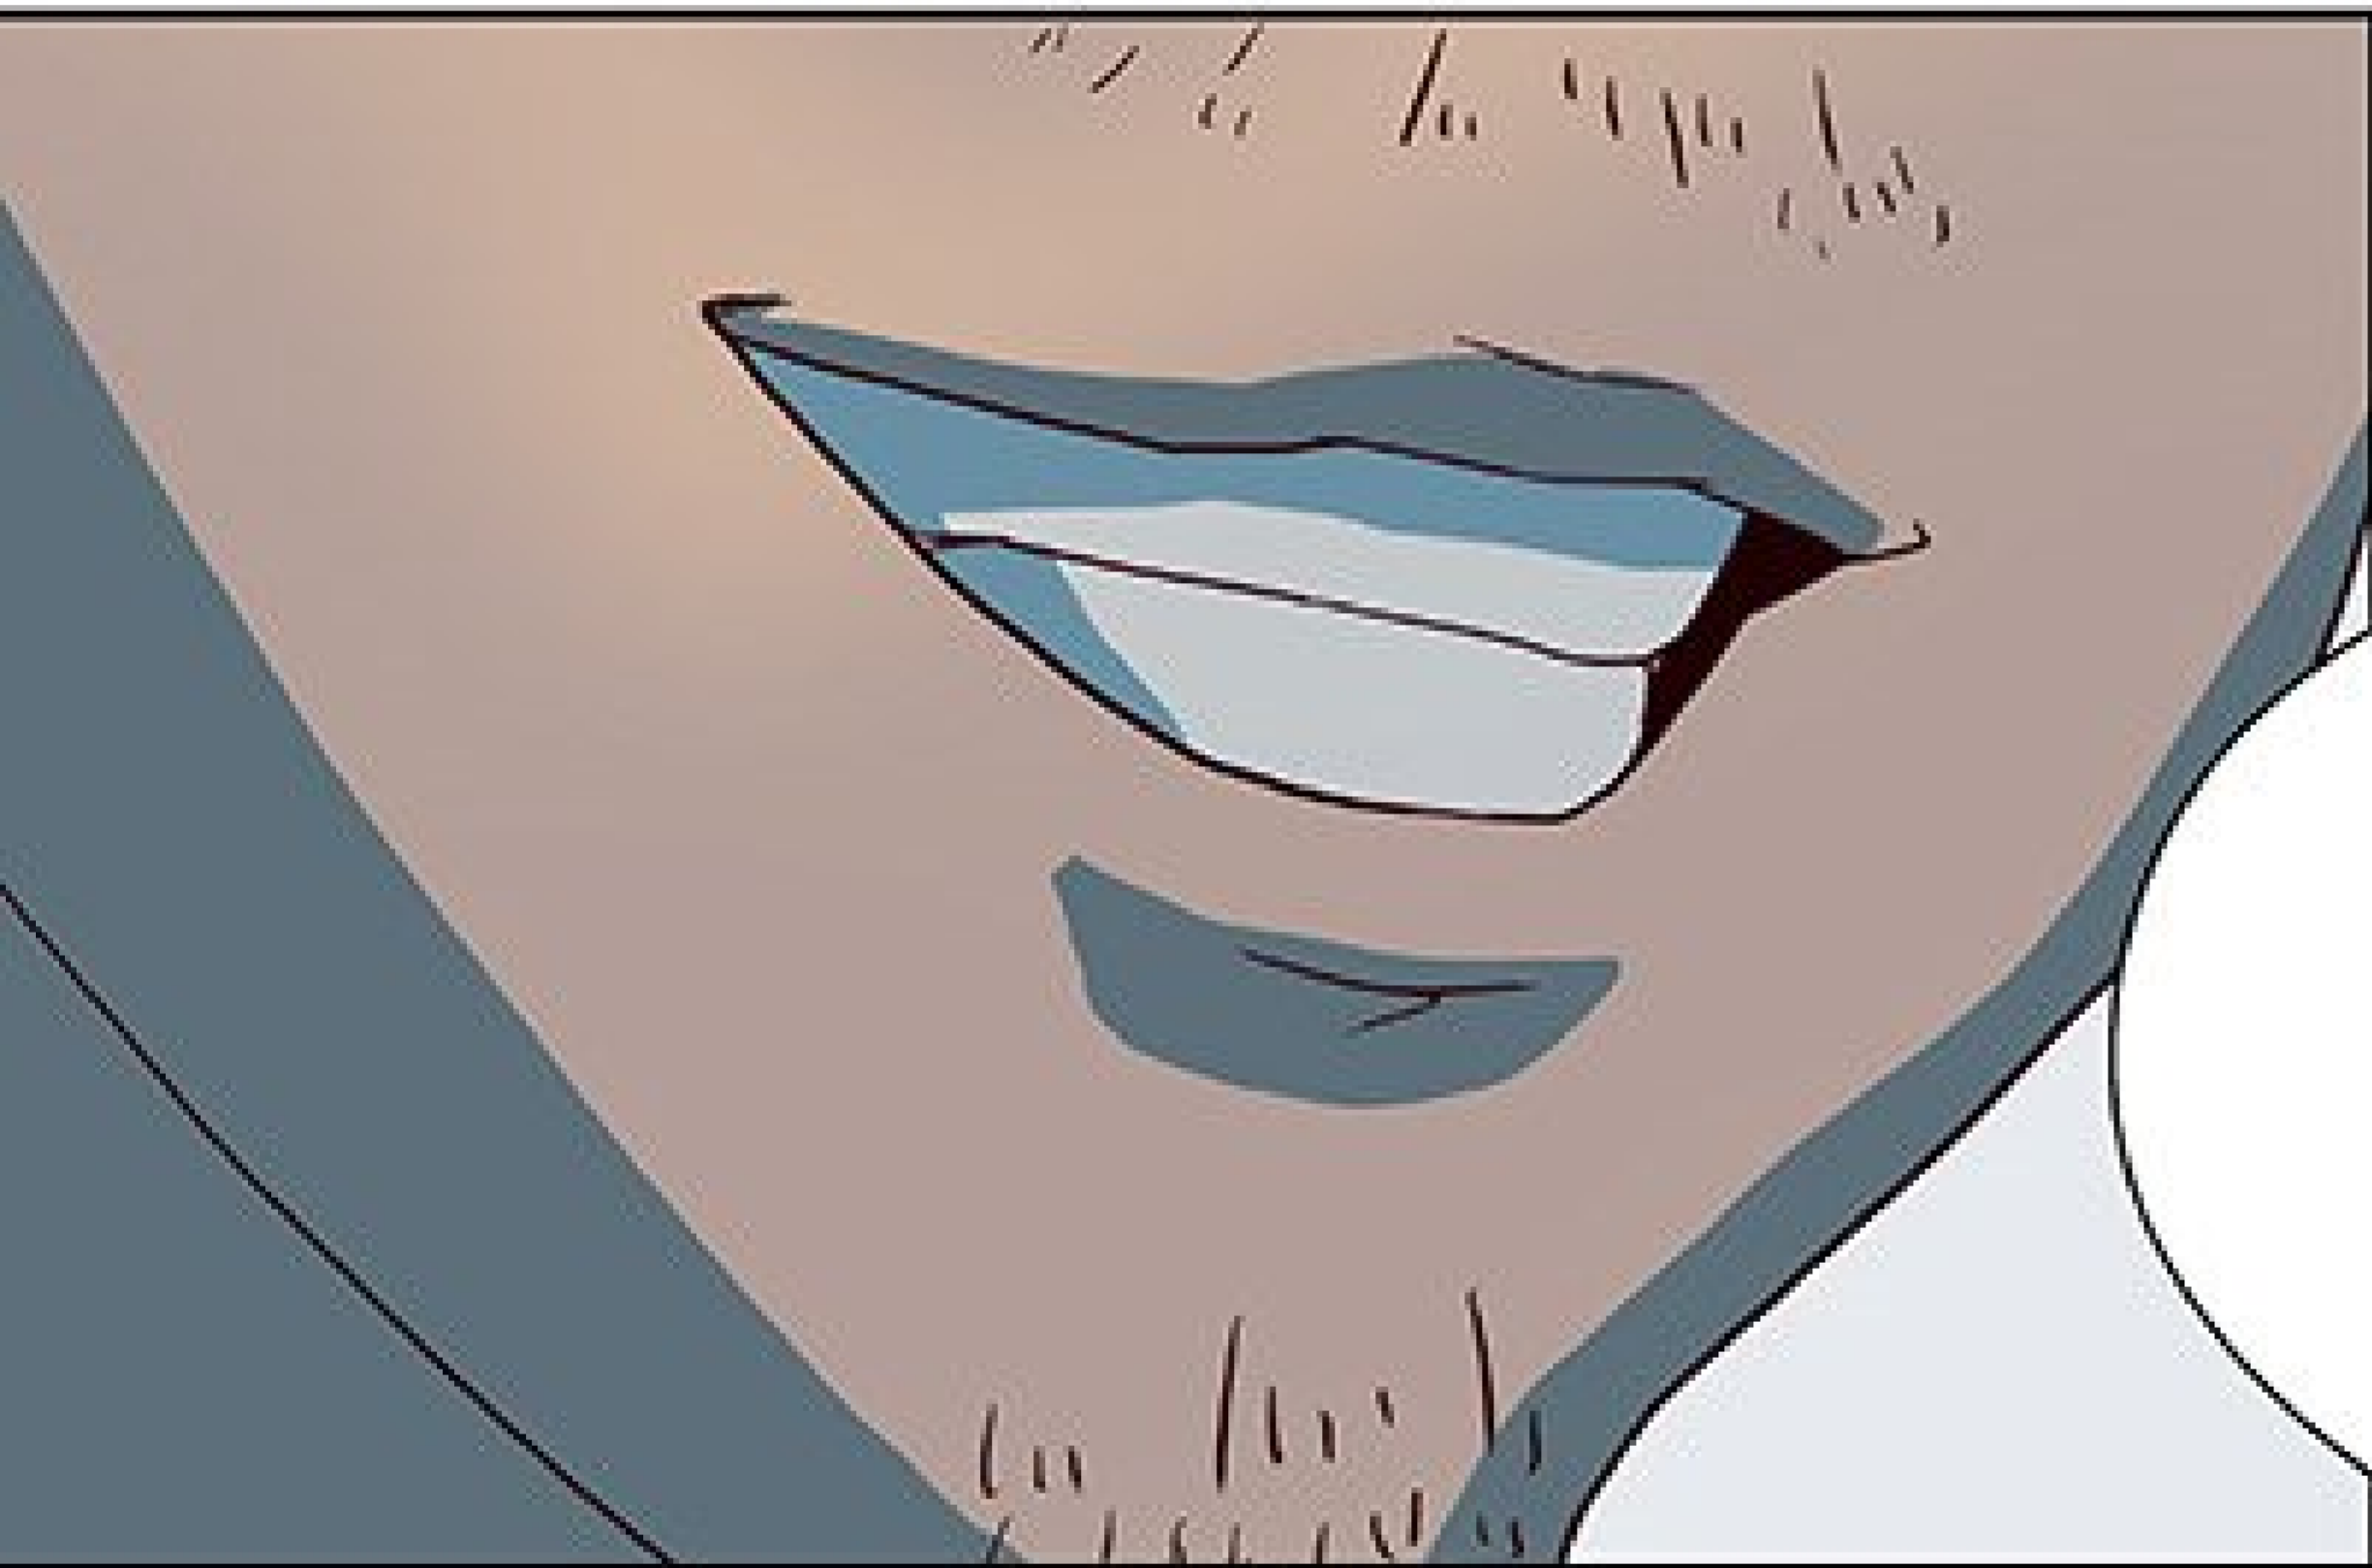

CONTINUE.
ET NE SOIS PAS
EN RETARD
DEMAIN.