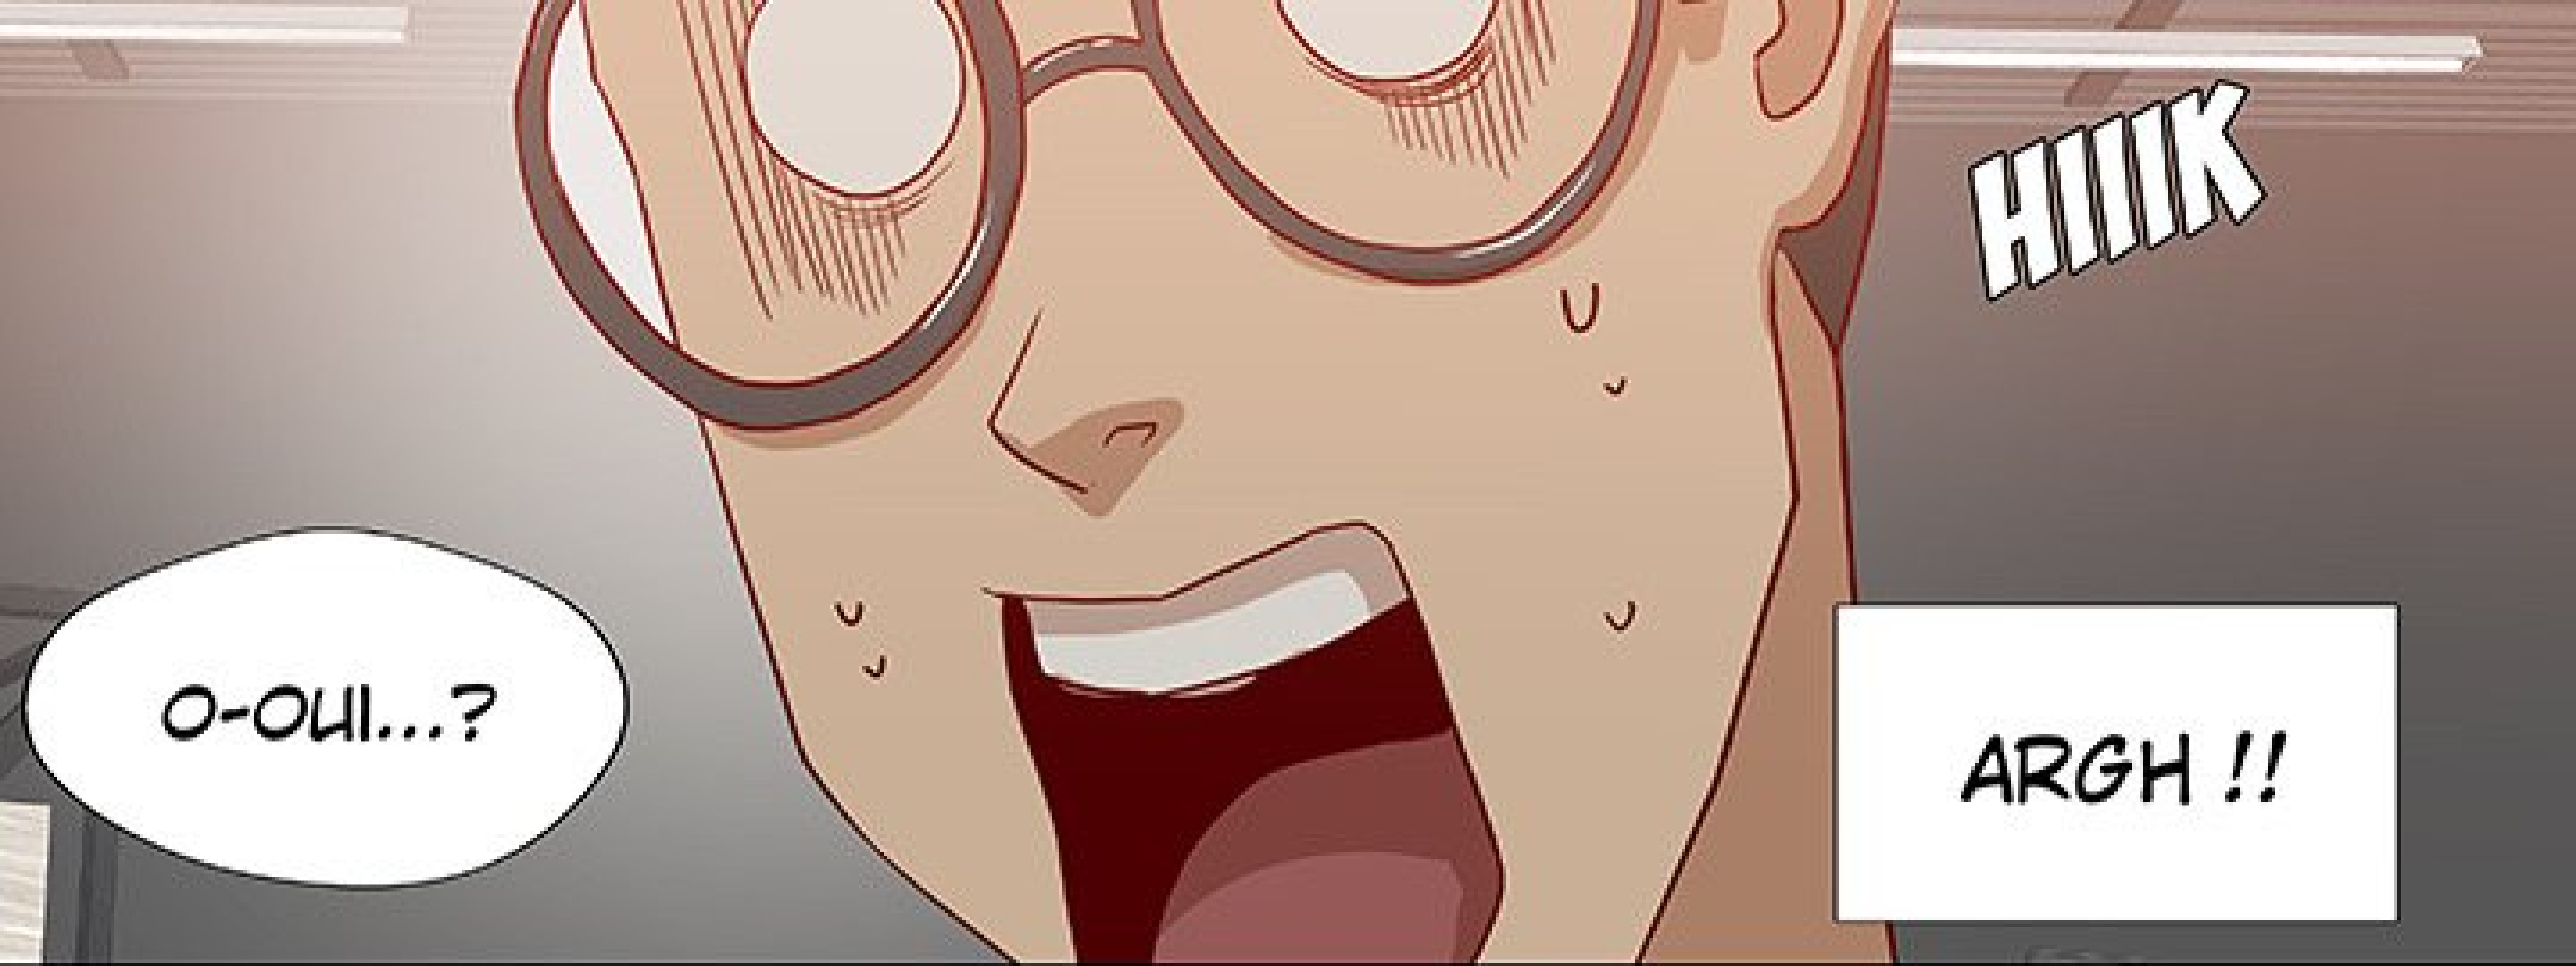

HIK

O-OUI...?

ARGH !!