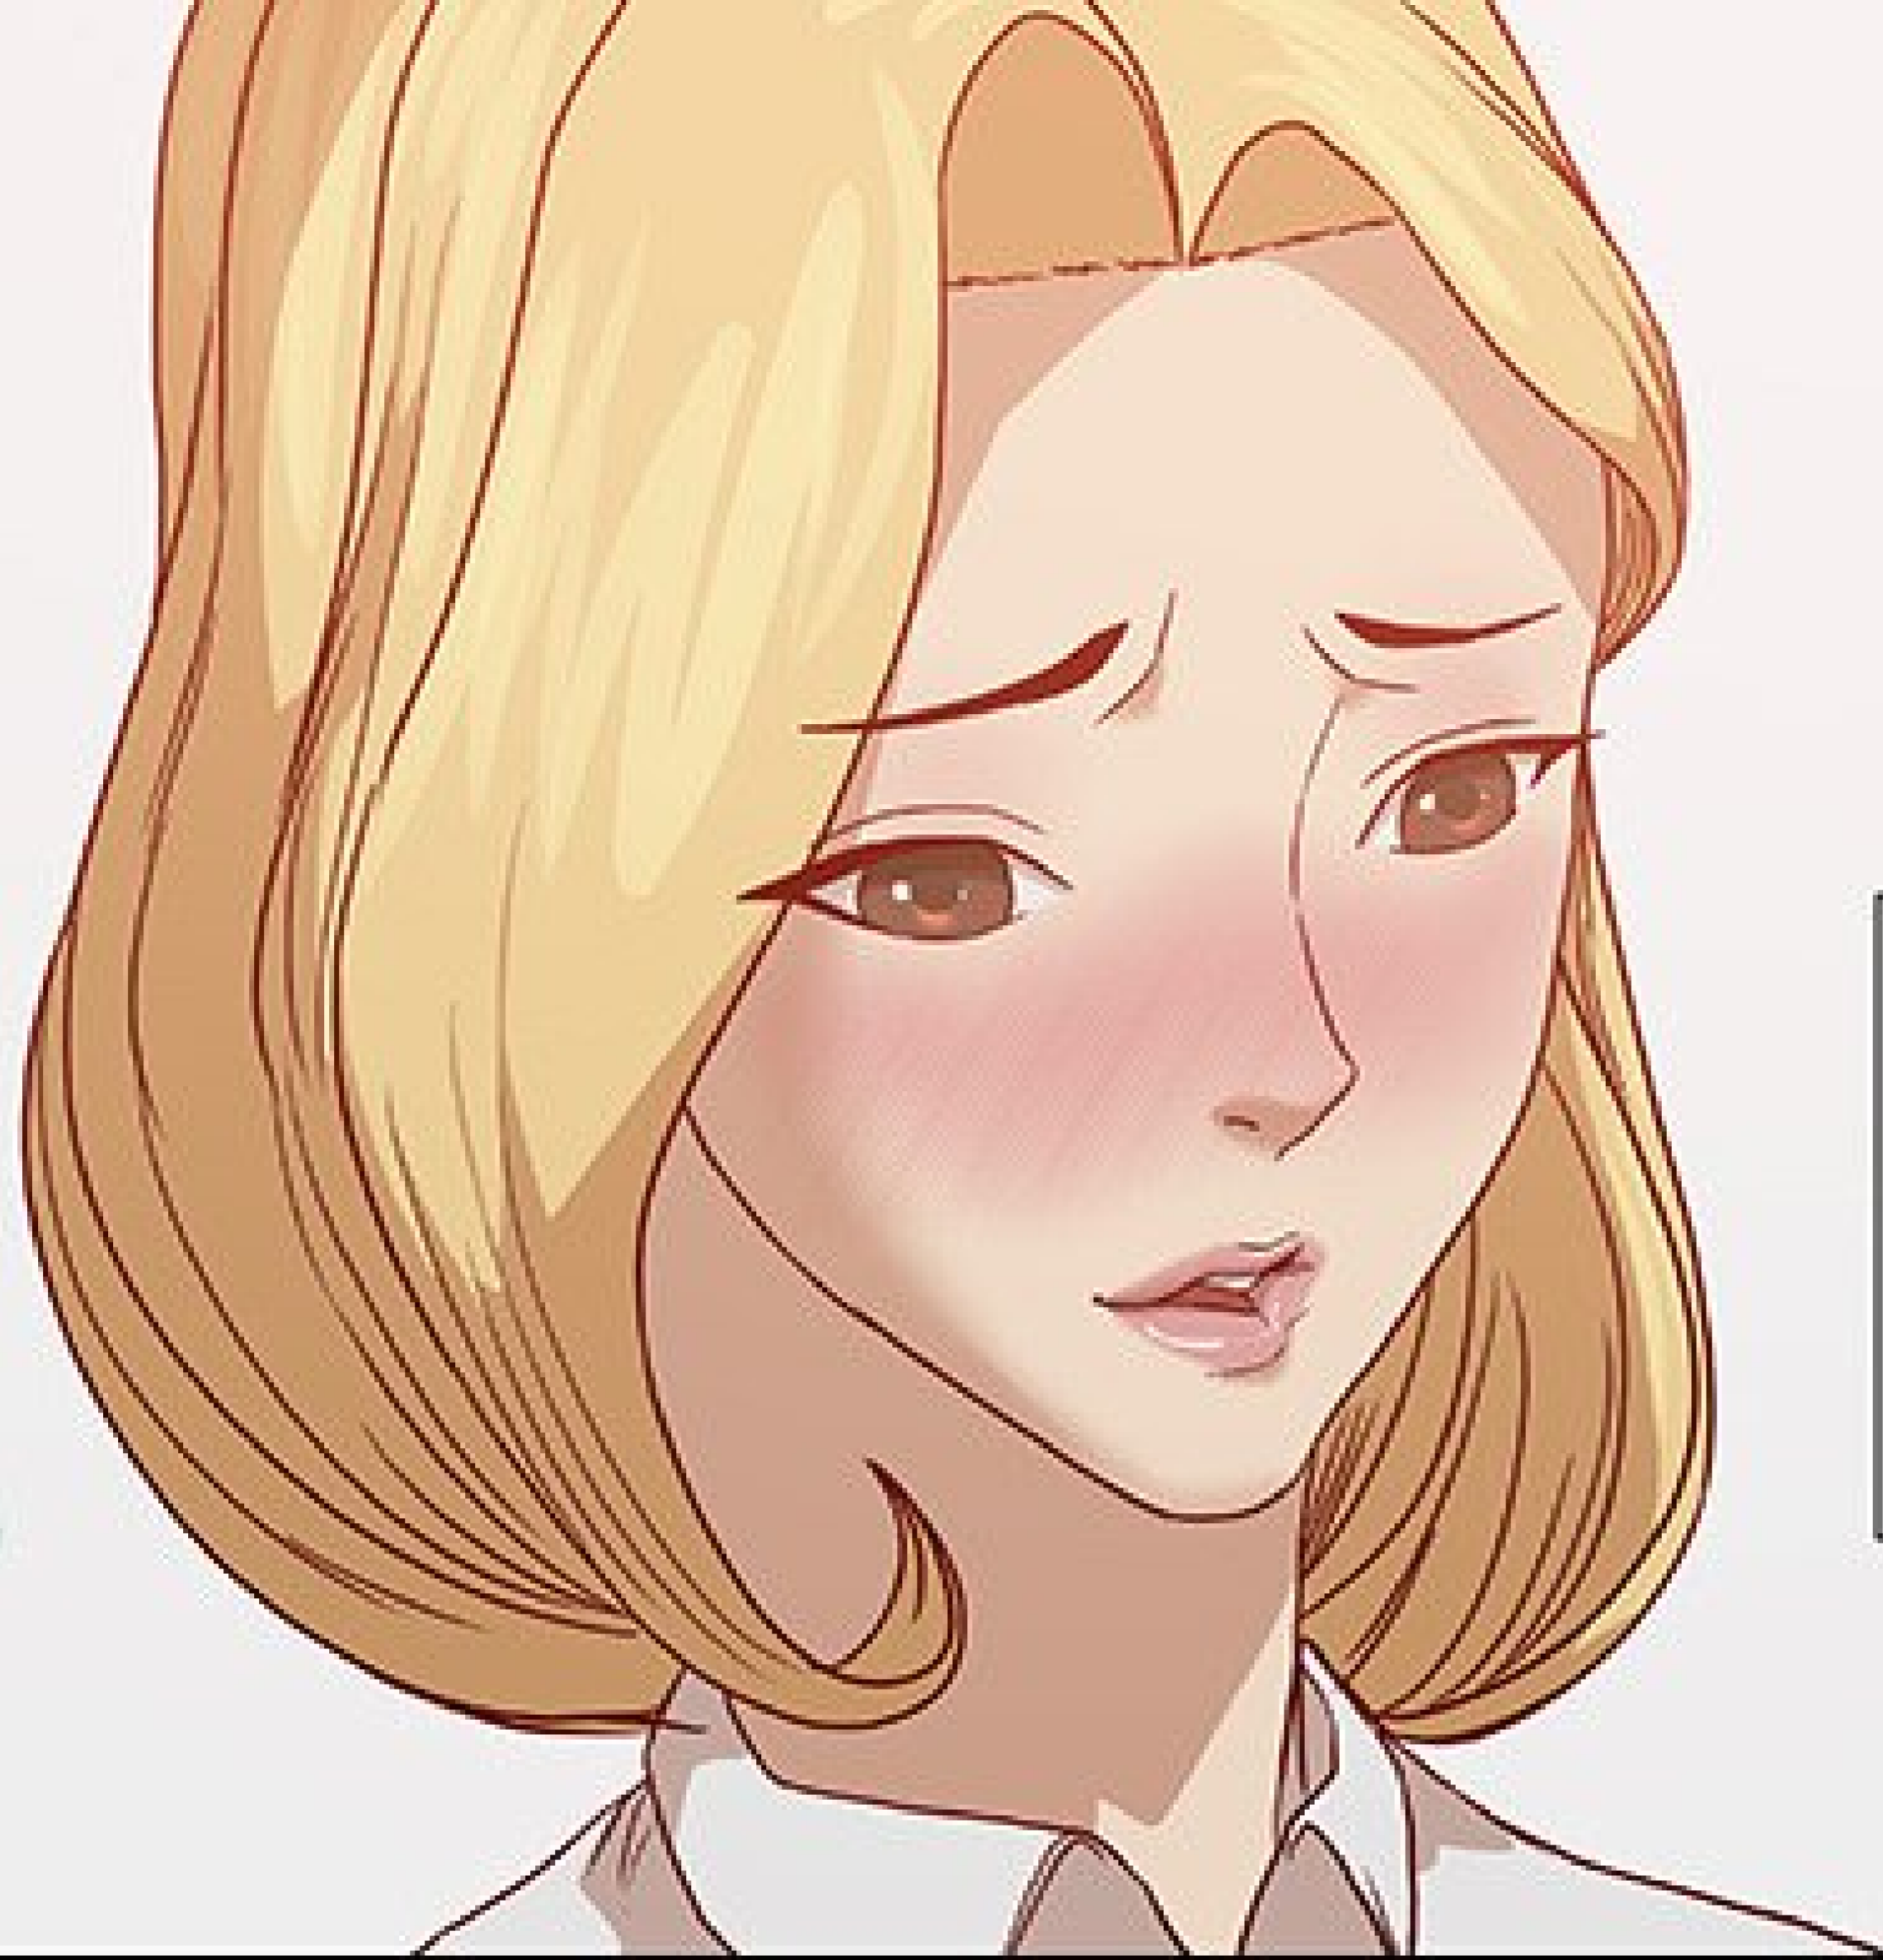

HAA

HAA

CE N'EST
PAS BIEN...