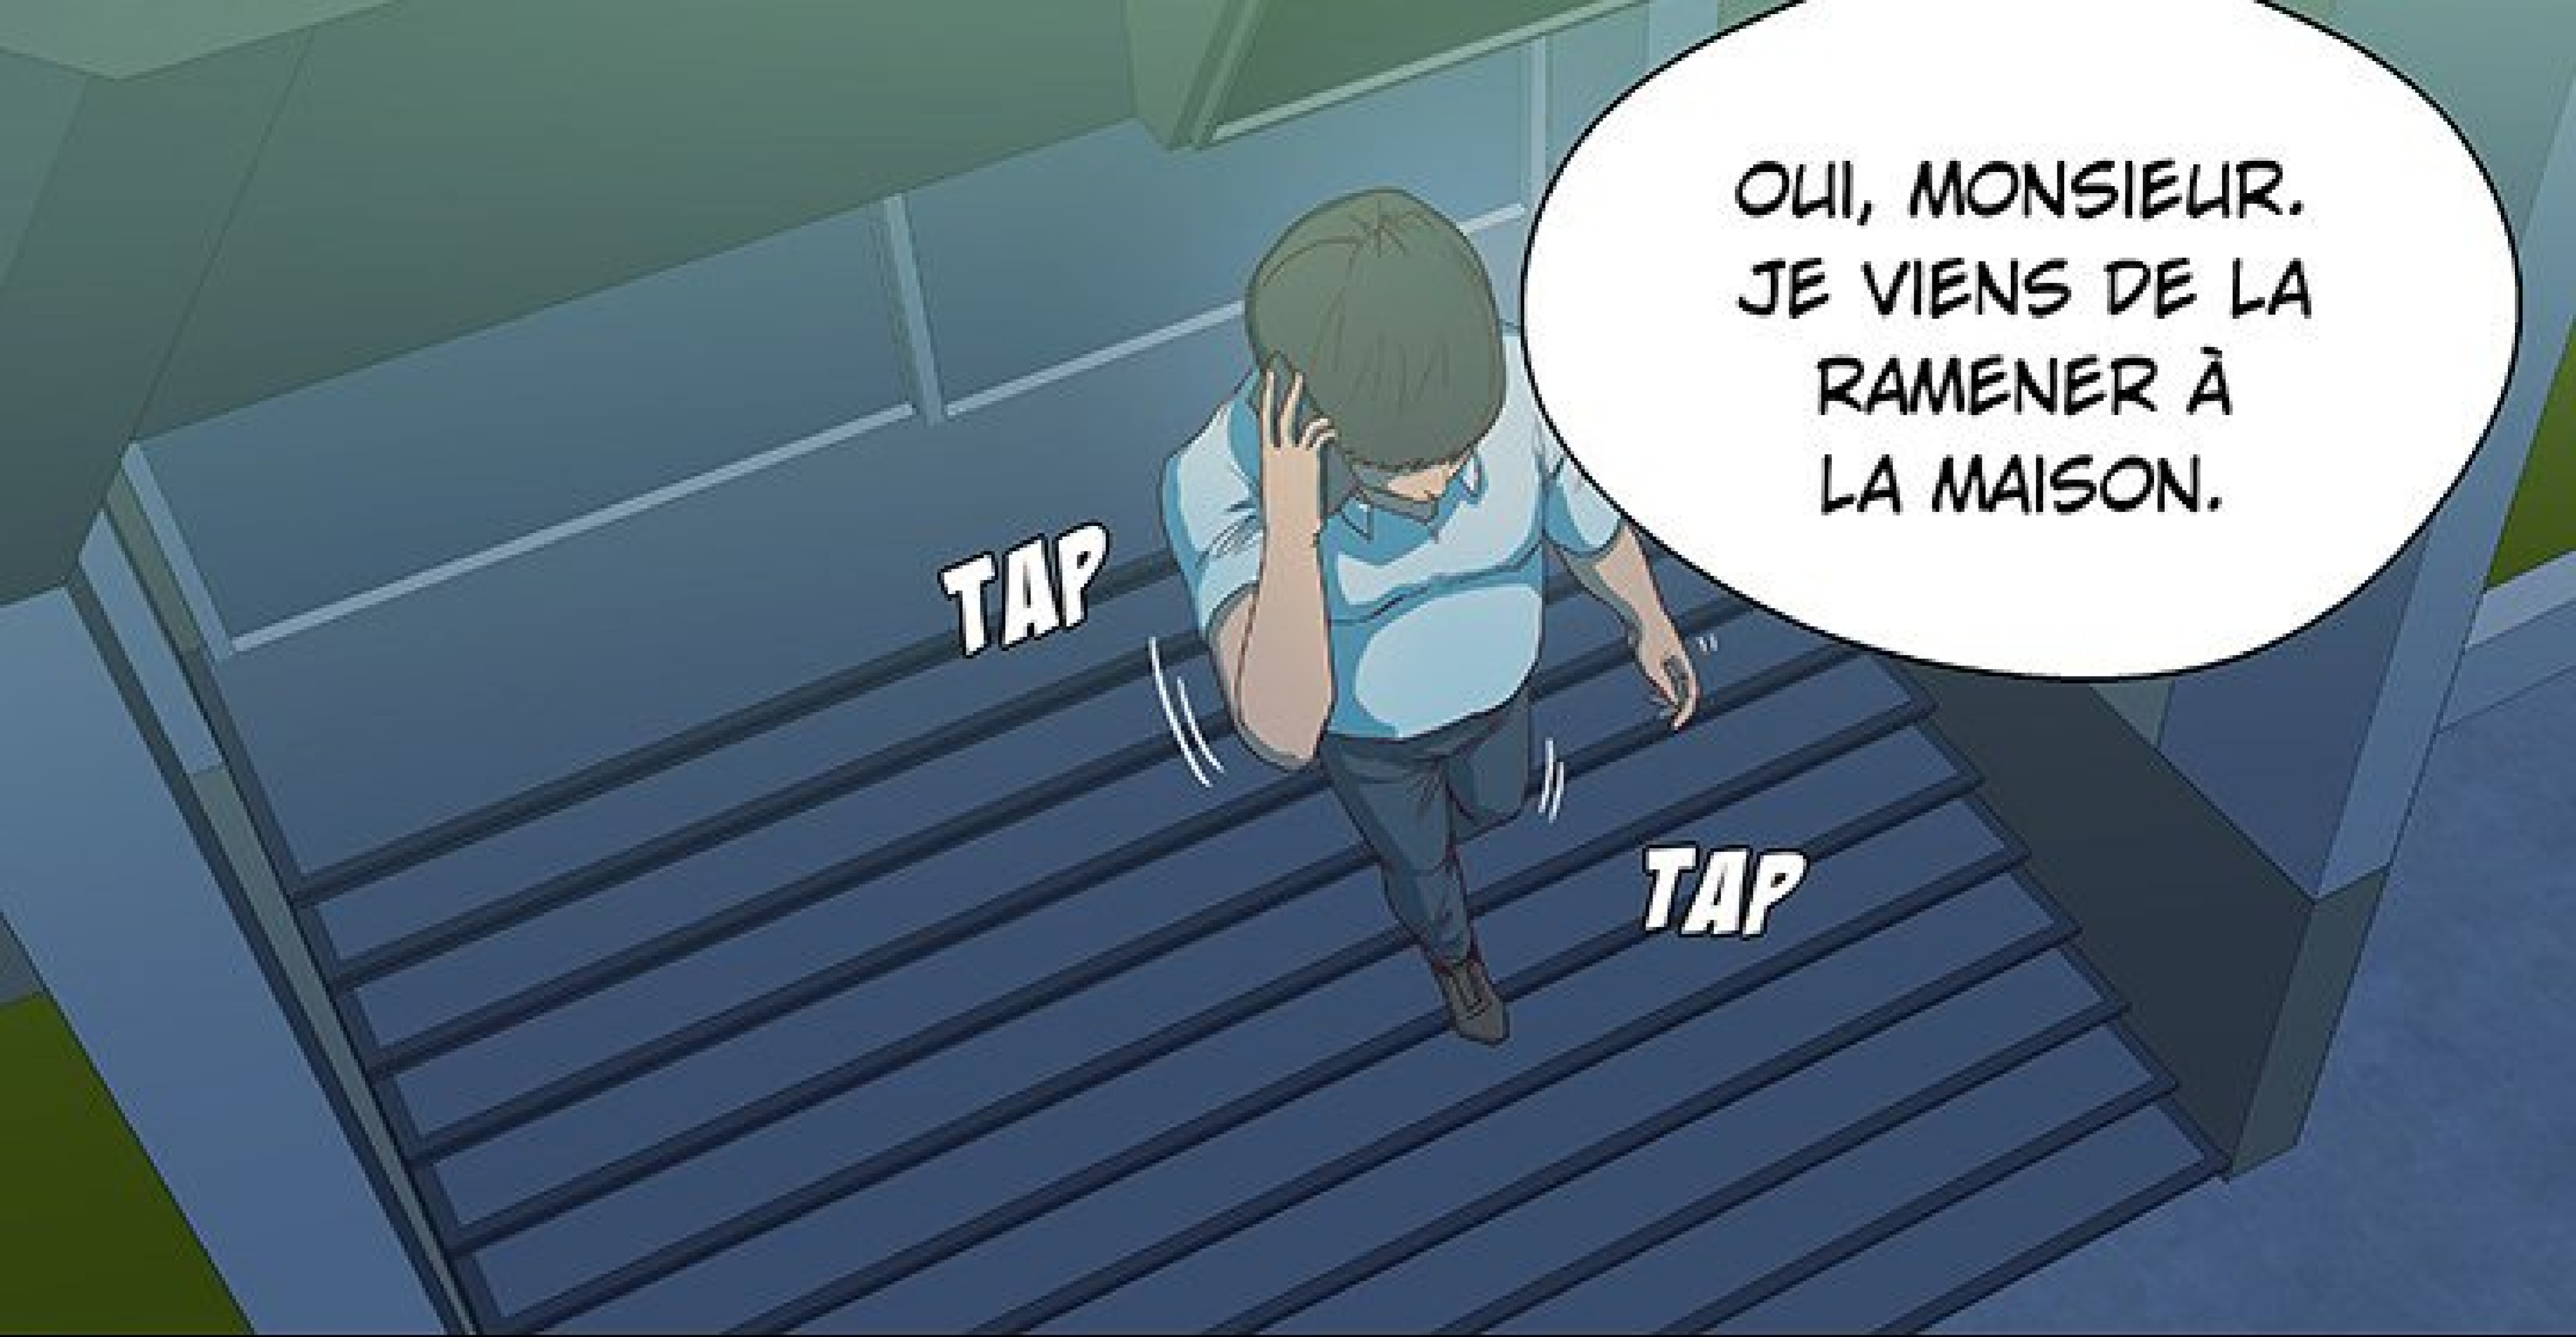

FIXX

OH...
EHH...

GLOUP

A close-up illustration of a man's neck and shoulders. He is wearing a white collared shirt, a light-colored tie, and a brown suit jacket. The background is a dark, muted grey.

Q-QUOI ?!

An illustration of a man and a woman in a room with a corrugated metal ceiling. The man, on the left, has brown hair, wears glasses, and a white collared shirt. He has a surprised expression with wide eyes and an open mouth. The woman, on the right, has blonde hair and is wearing a white sleeveless top with a gold necklace. A speech bubble is positioned above her. The background shows the ceiling and some structural elements of the room.