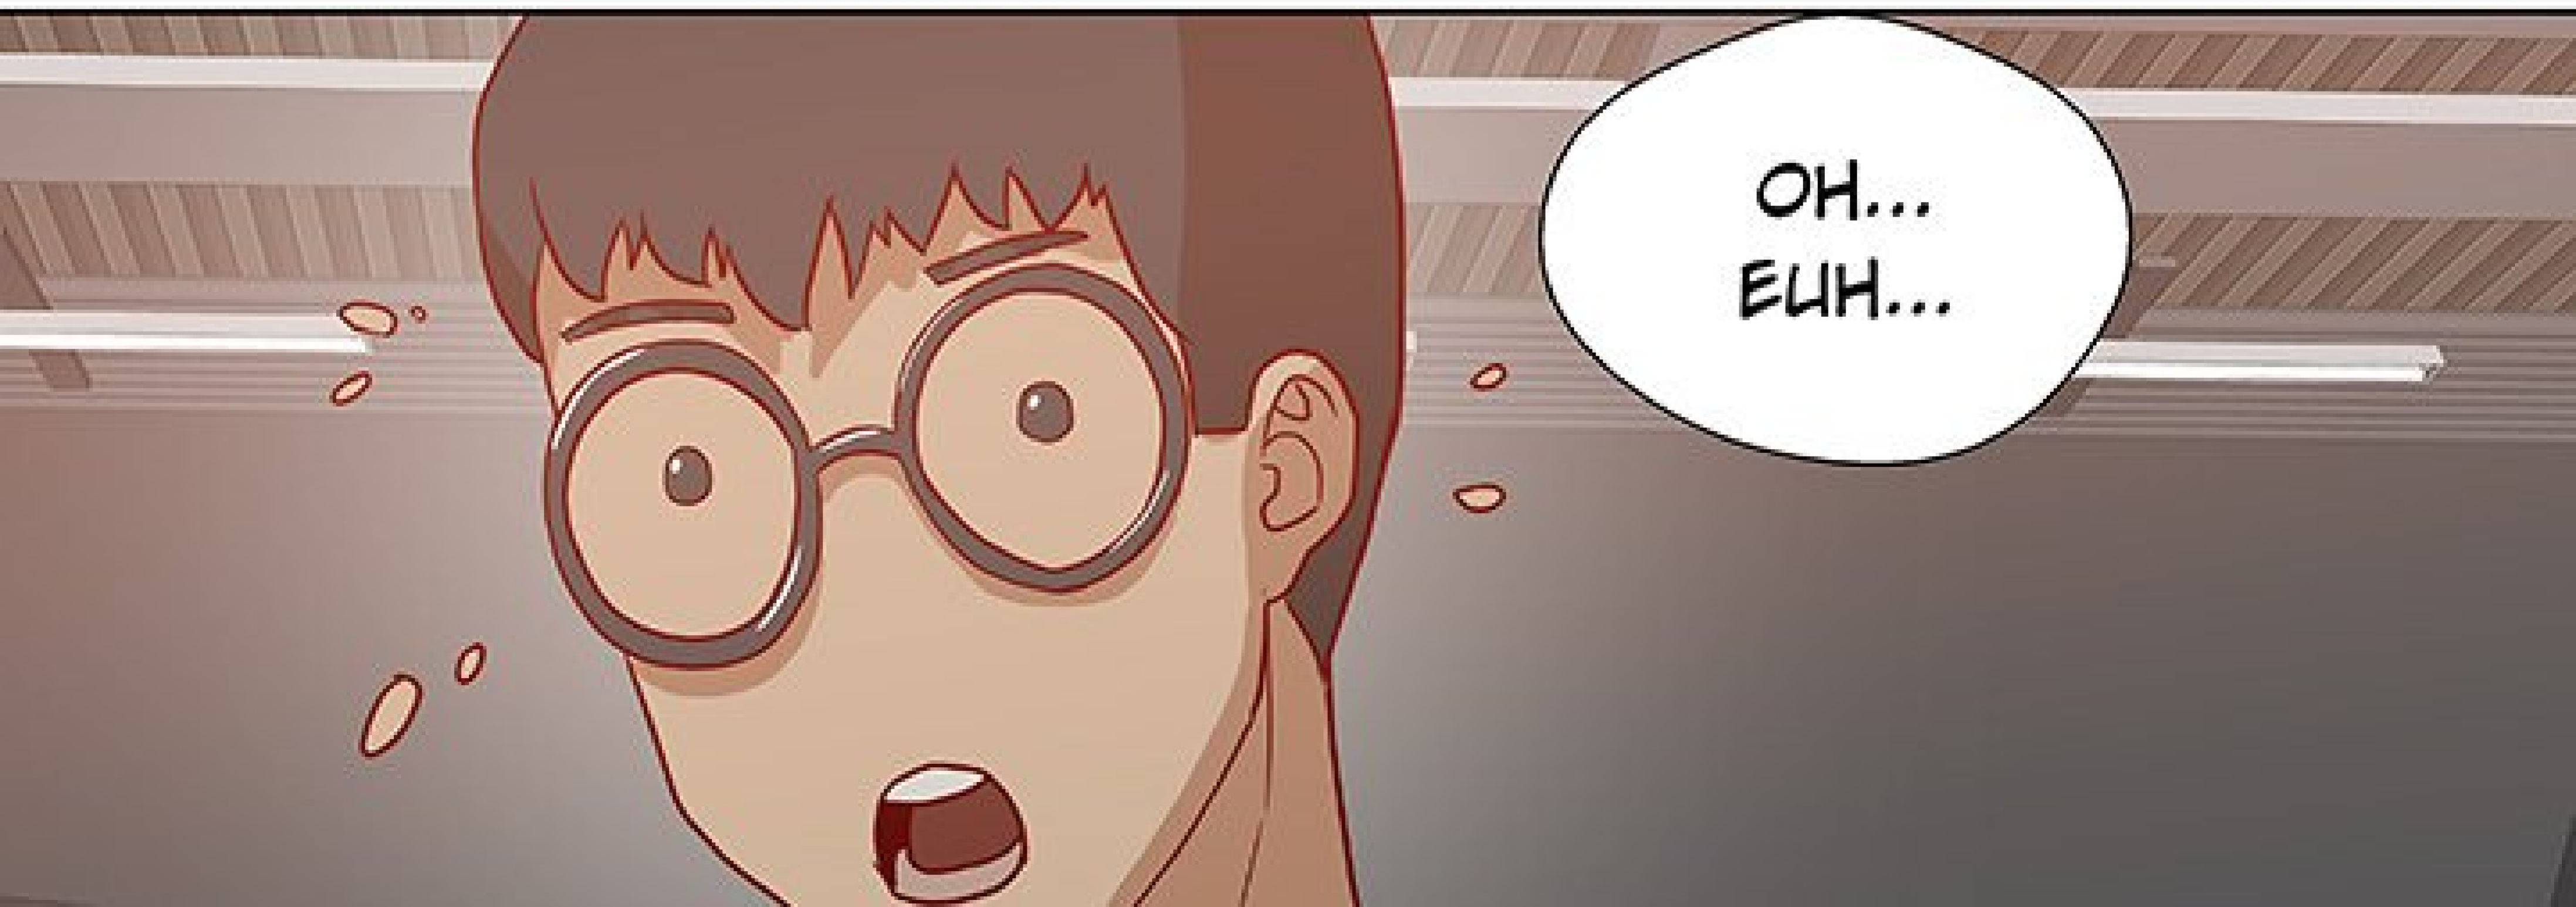

FIXX

OH...
EHH...

GLOUP

A close-up illustration of a man's neck and shoulders. He is wearing a white collared shirt, a light-colored tie, and a brown suit jacket. The background is a dark, muted grey.

Q-QUOI ?!

An illustration of a man and a woman in a room with a corrugated metal ceiling. The man, on the left, has brown hair, wears glasses, and a white collared shirt. He has a surprised expression with wide eyes and an open mouth. The woman, on the right, has blonde hair and is wearing a white sleeveless top with a gold necklace. A speech bubble is positioned above her. The background shows the ceiling and some structural elements of the room.