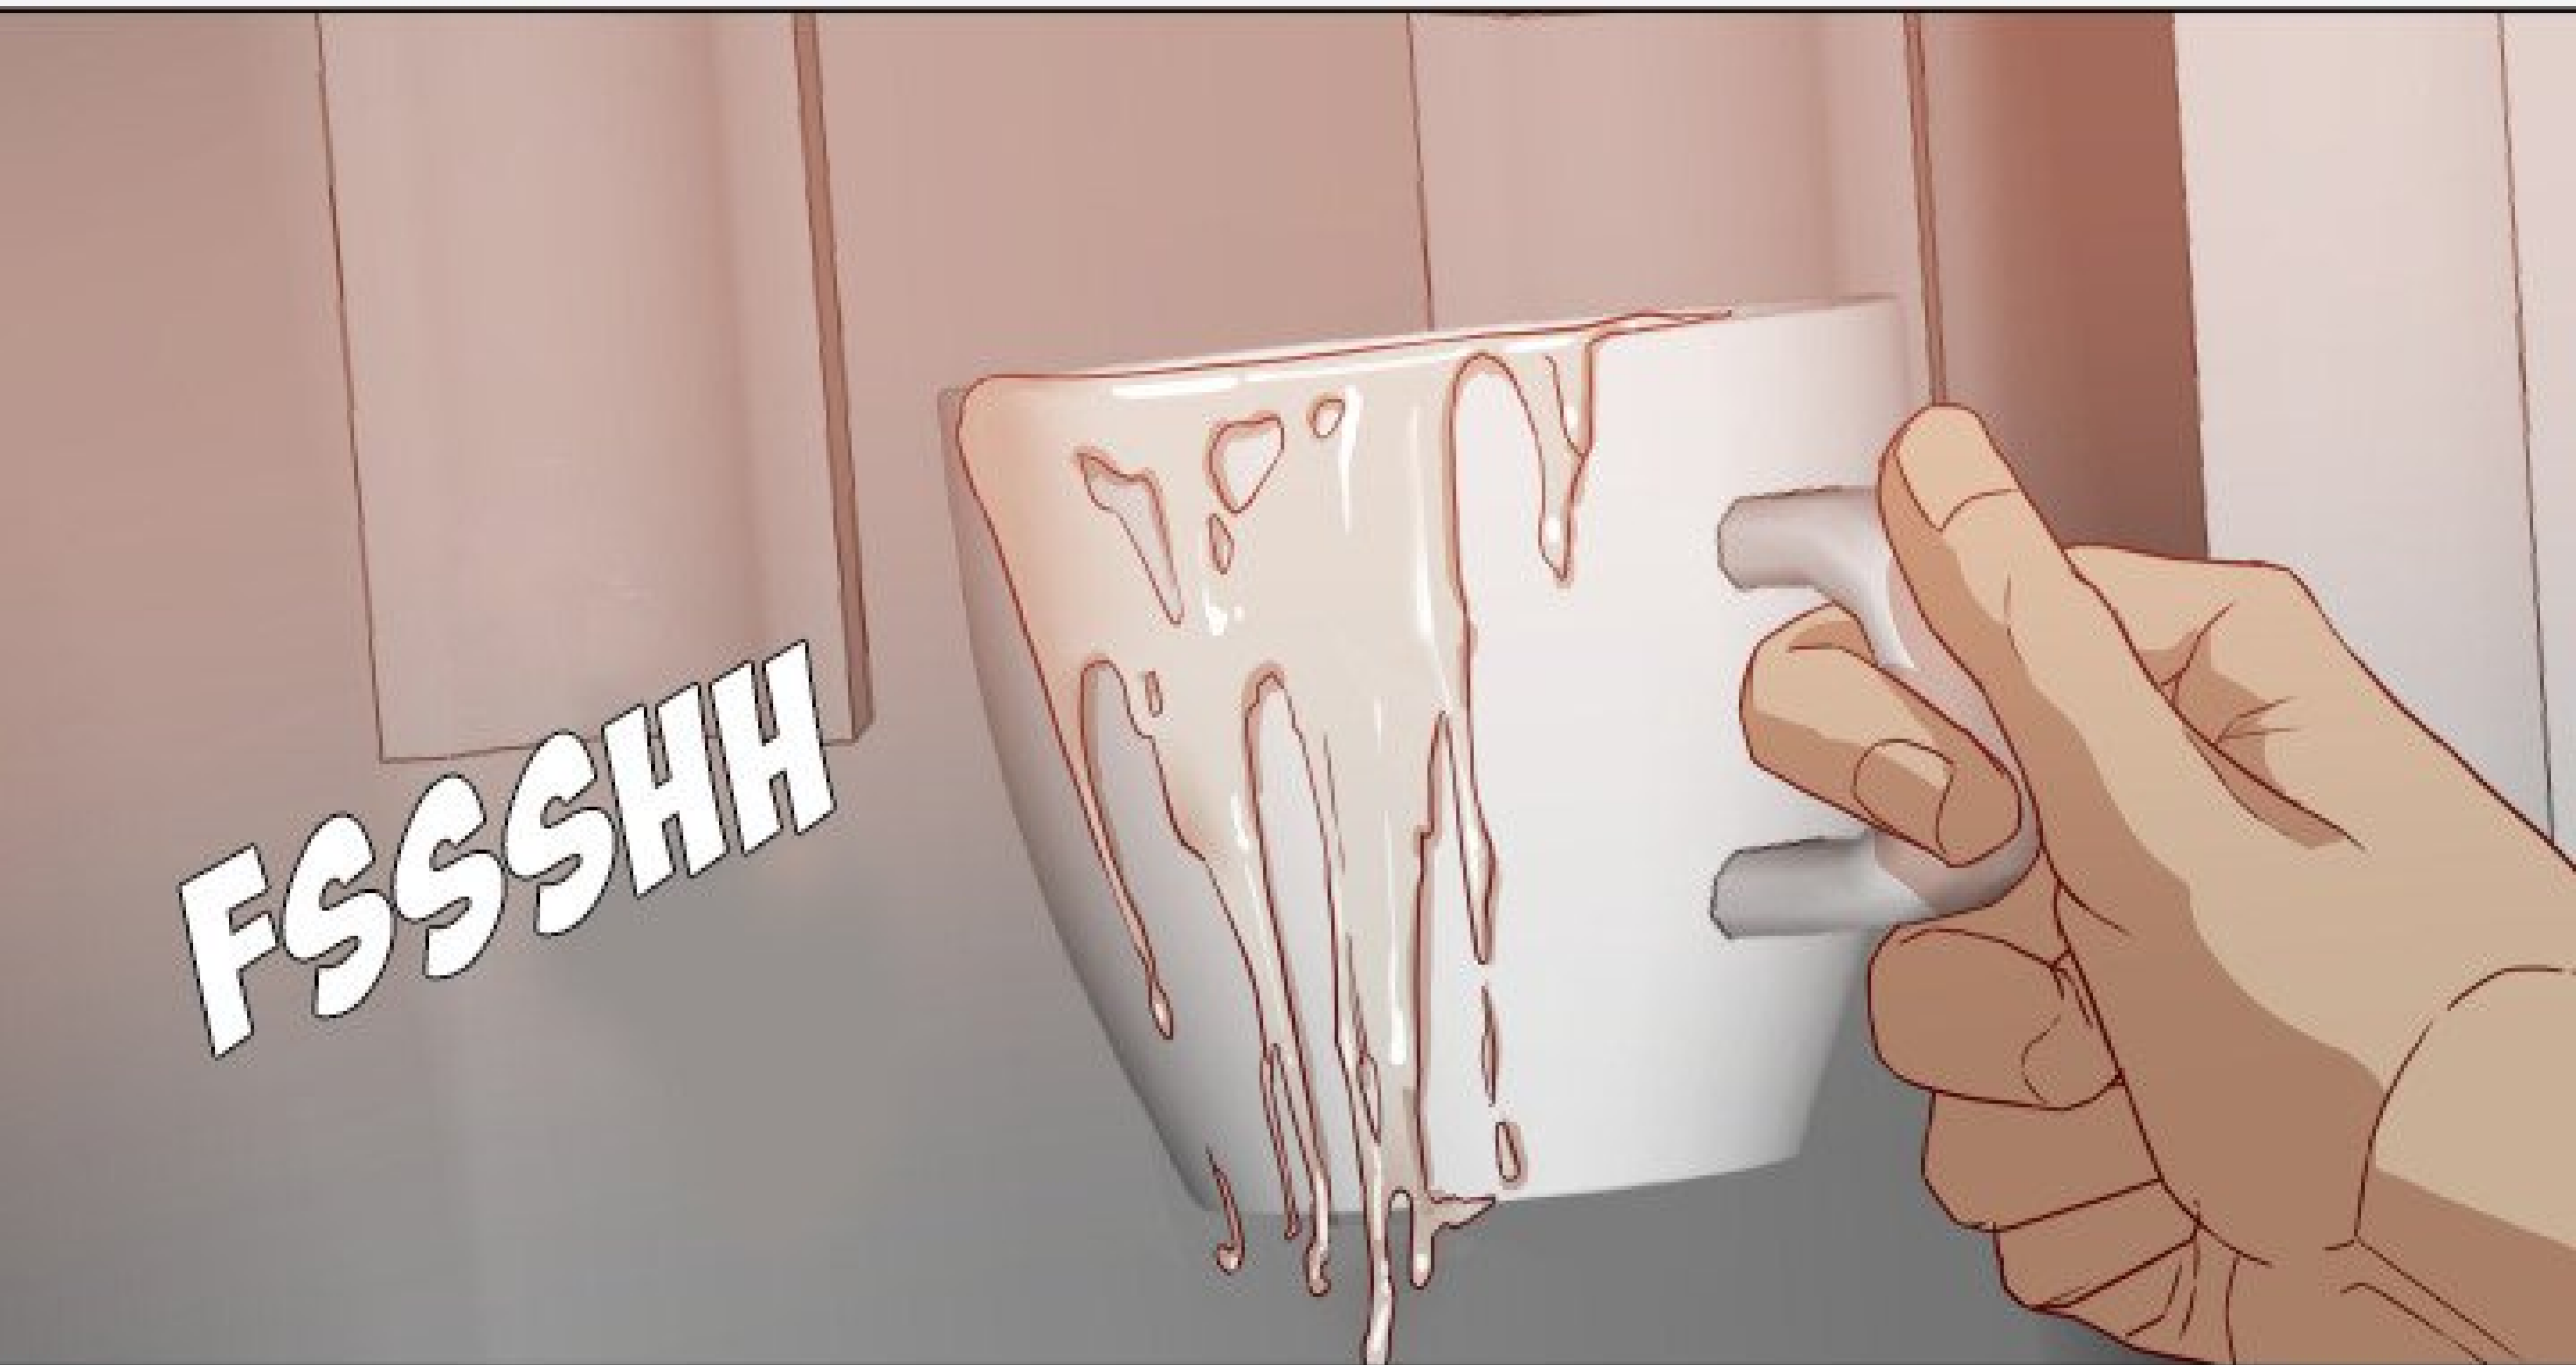

HAA

GLGL

JE FAIS QUOI
MAINTENANT ?

JE FAIS
QUOI POUR ÇA ?

FSSSHH

GAH

A close-up illustration of a person's face, focusing on the mouth and eyes. The person is wearing dark-rimmed glasses. Their mouth is wide open in an 'O' shape, with a pink tongue visible. The skin is a light tan color. There are some small, dark marks on the face, possibly freckles or blemishes. The background is a plain, light gray color.