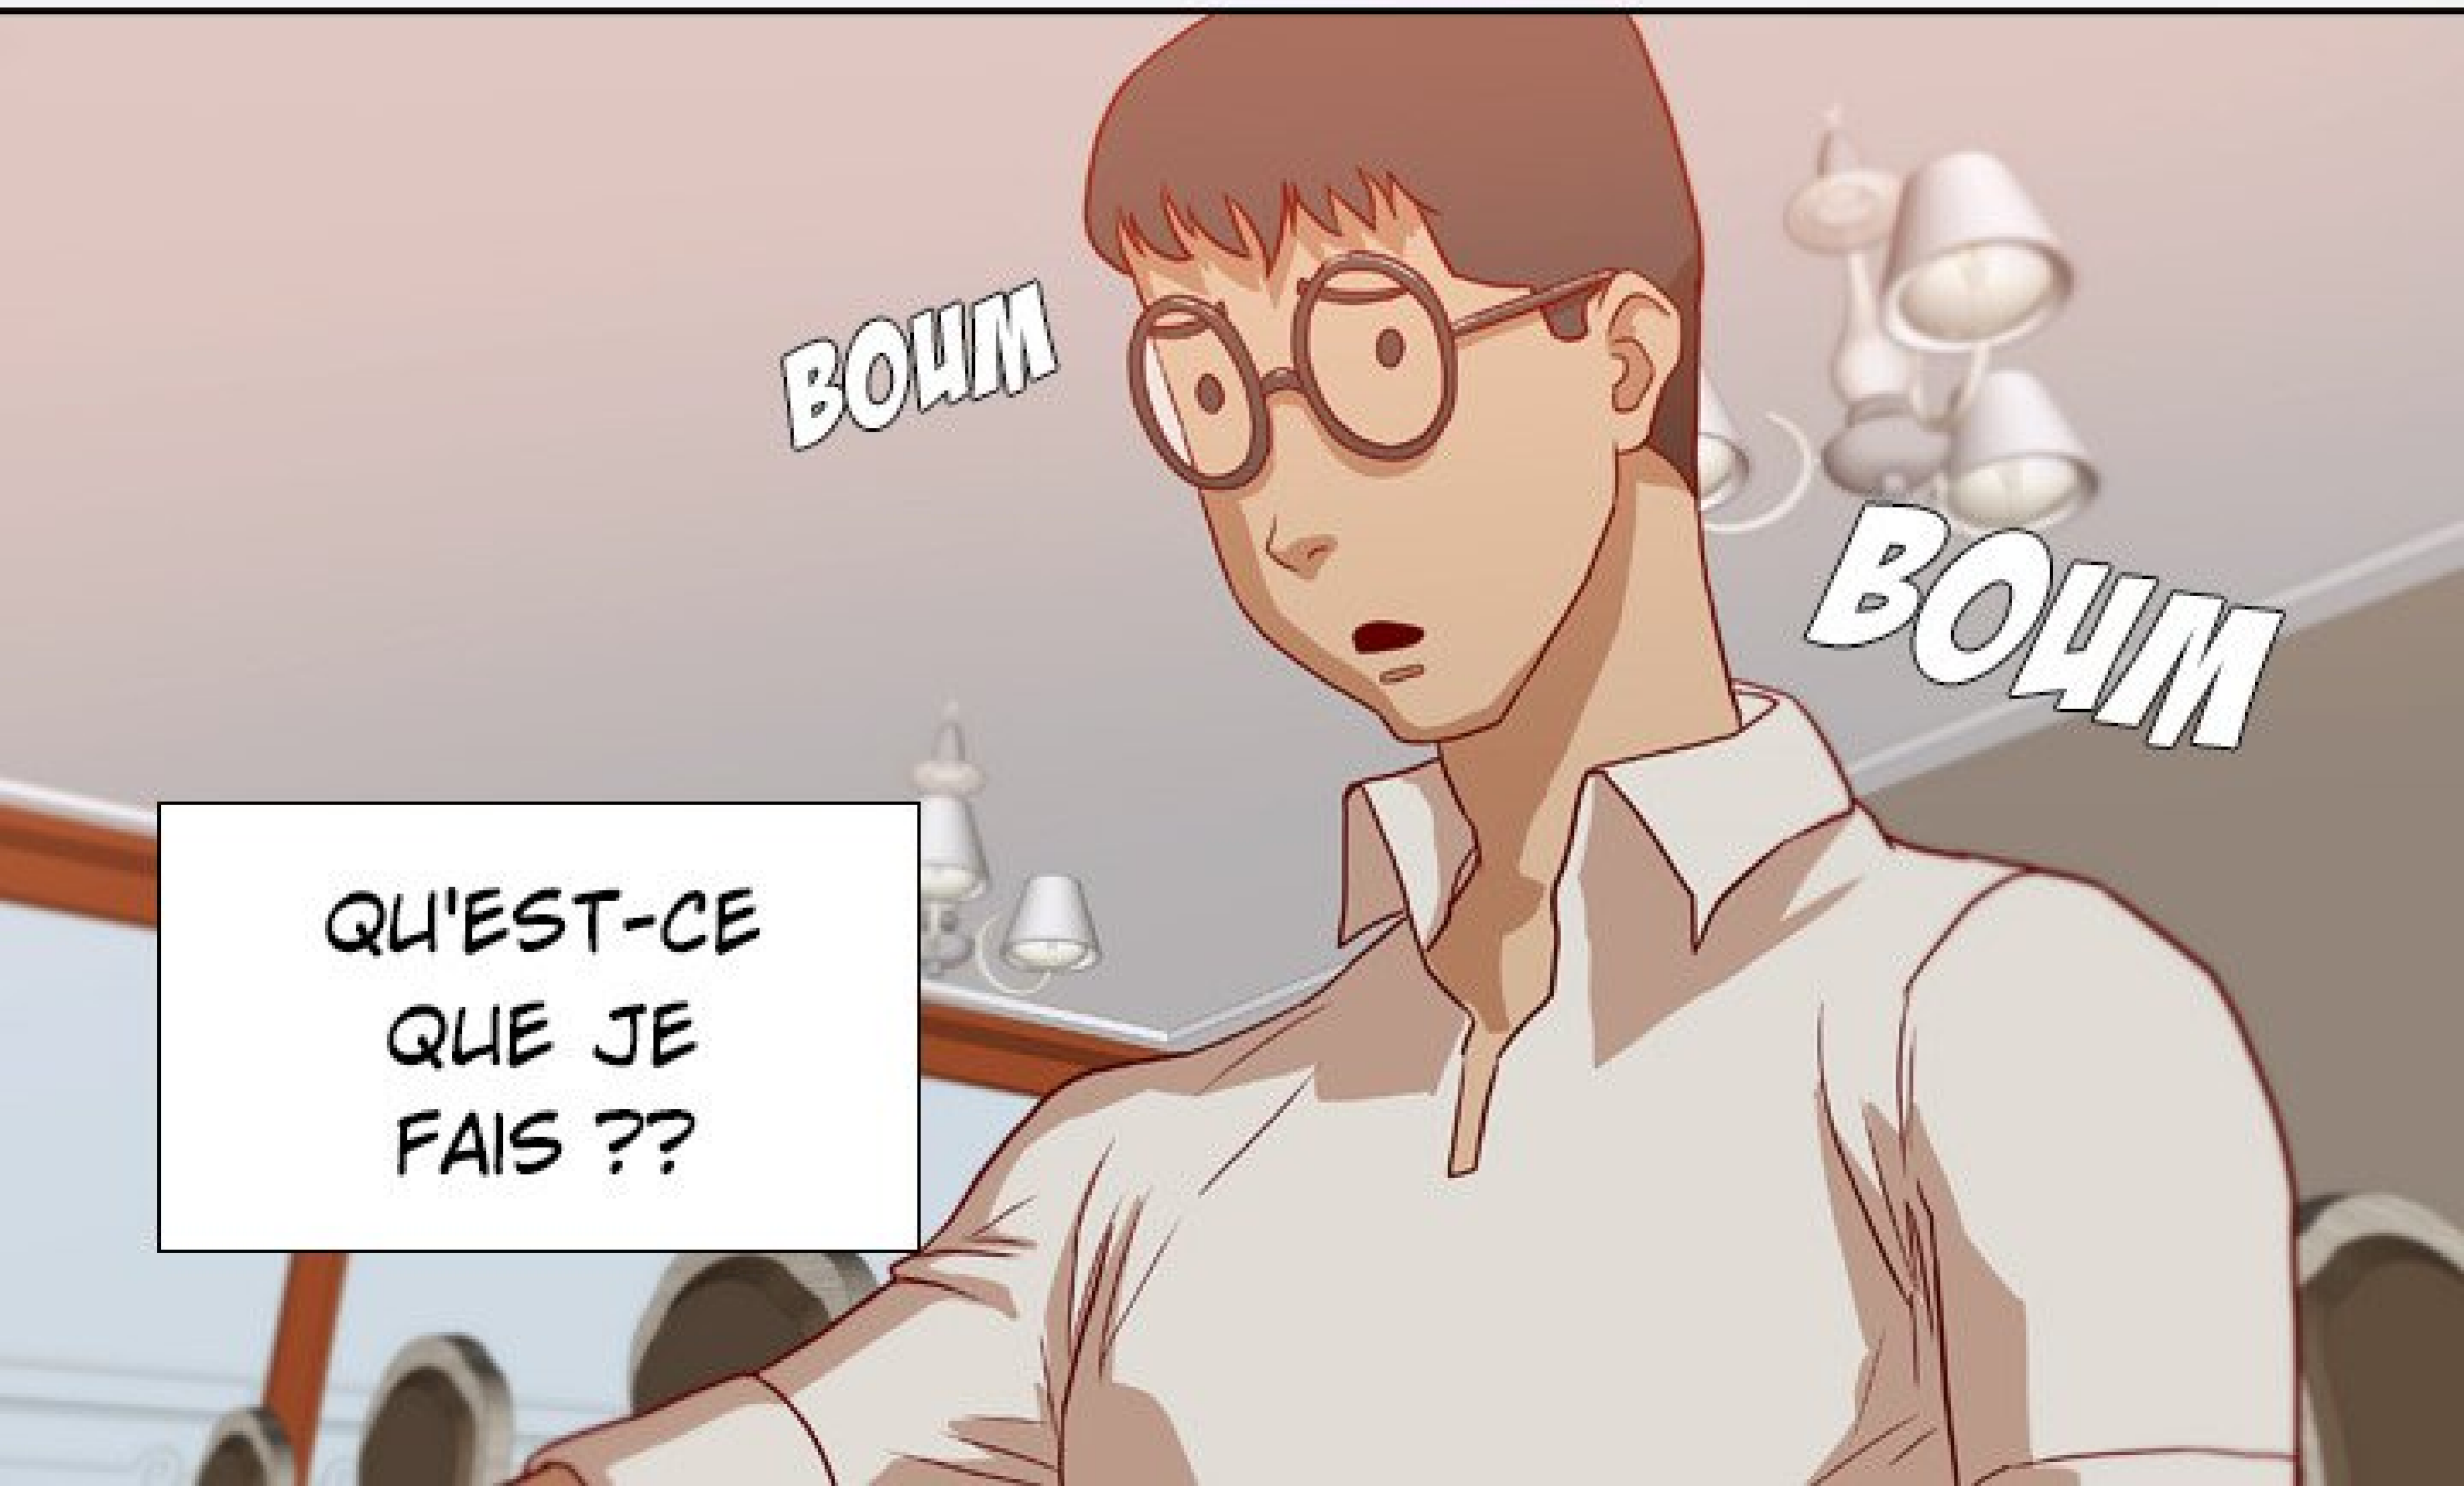

QU'EST-CE
QUE JE
FAIS ??