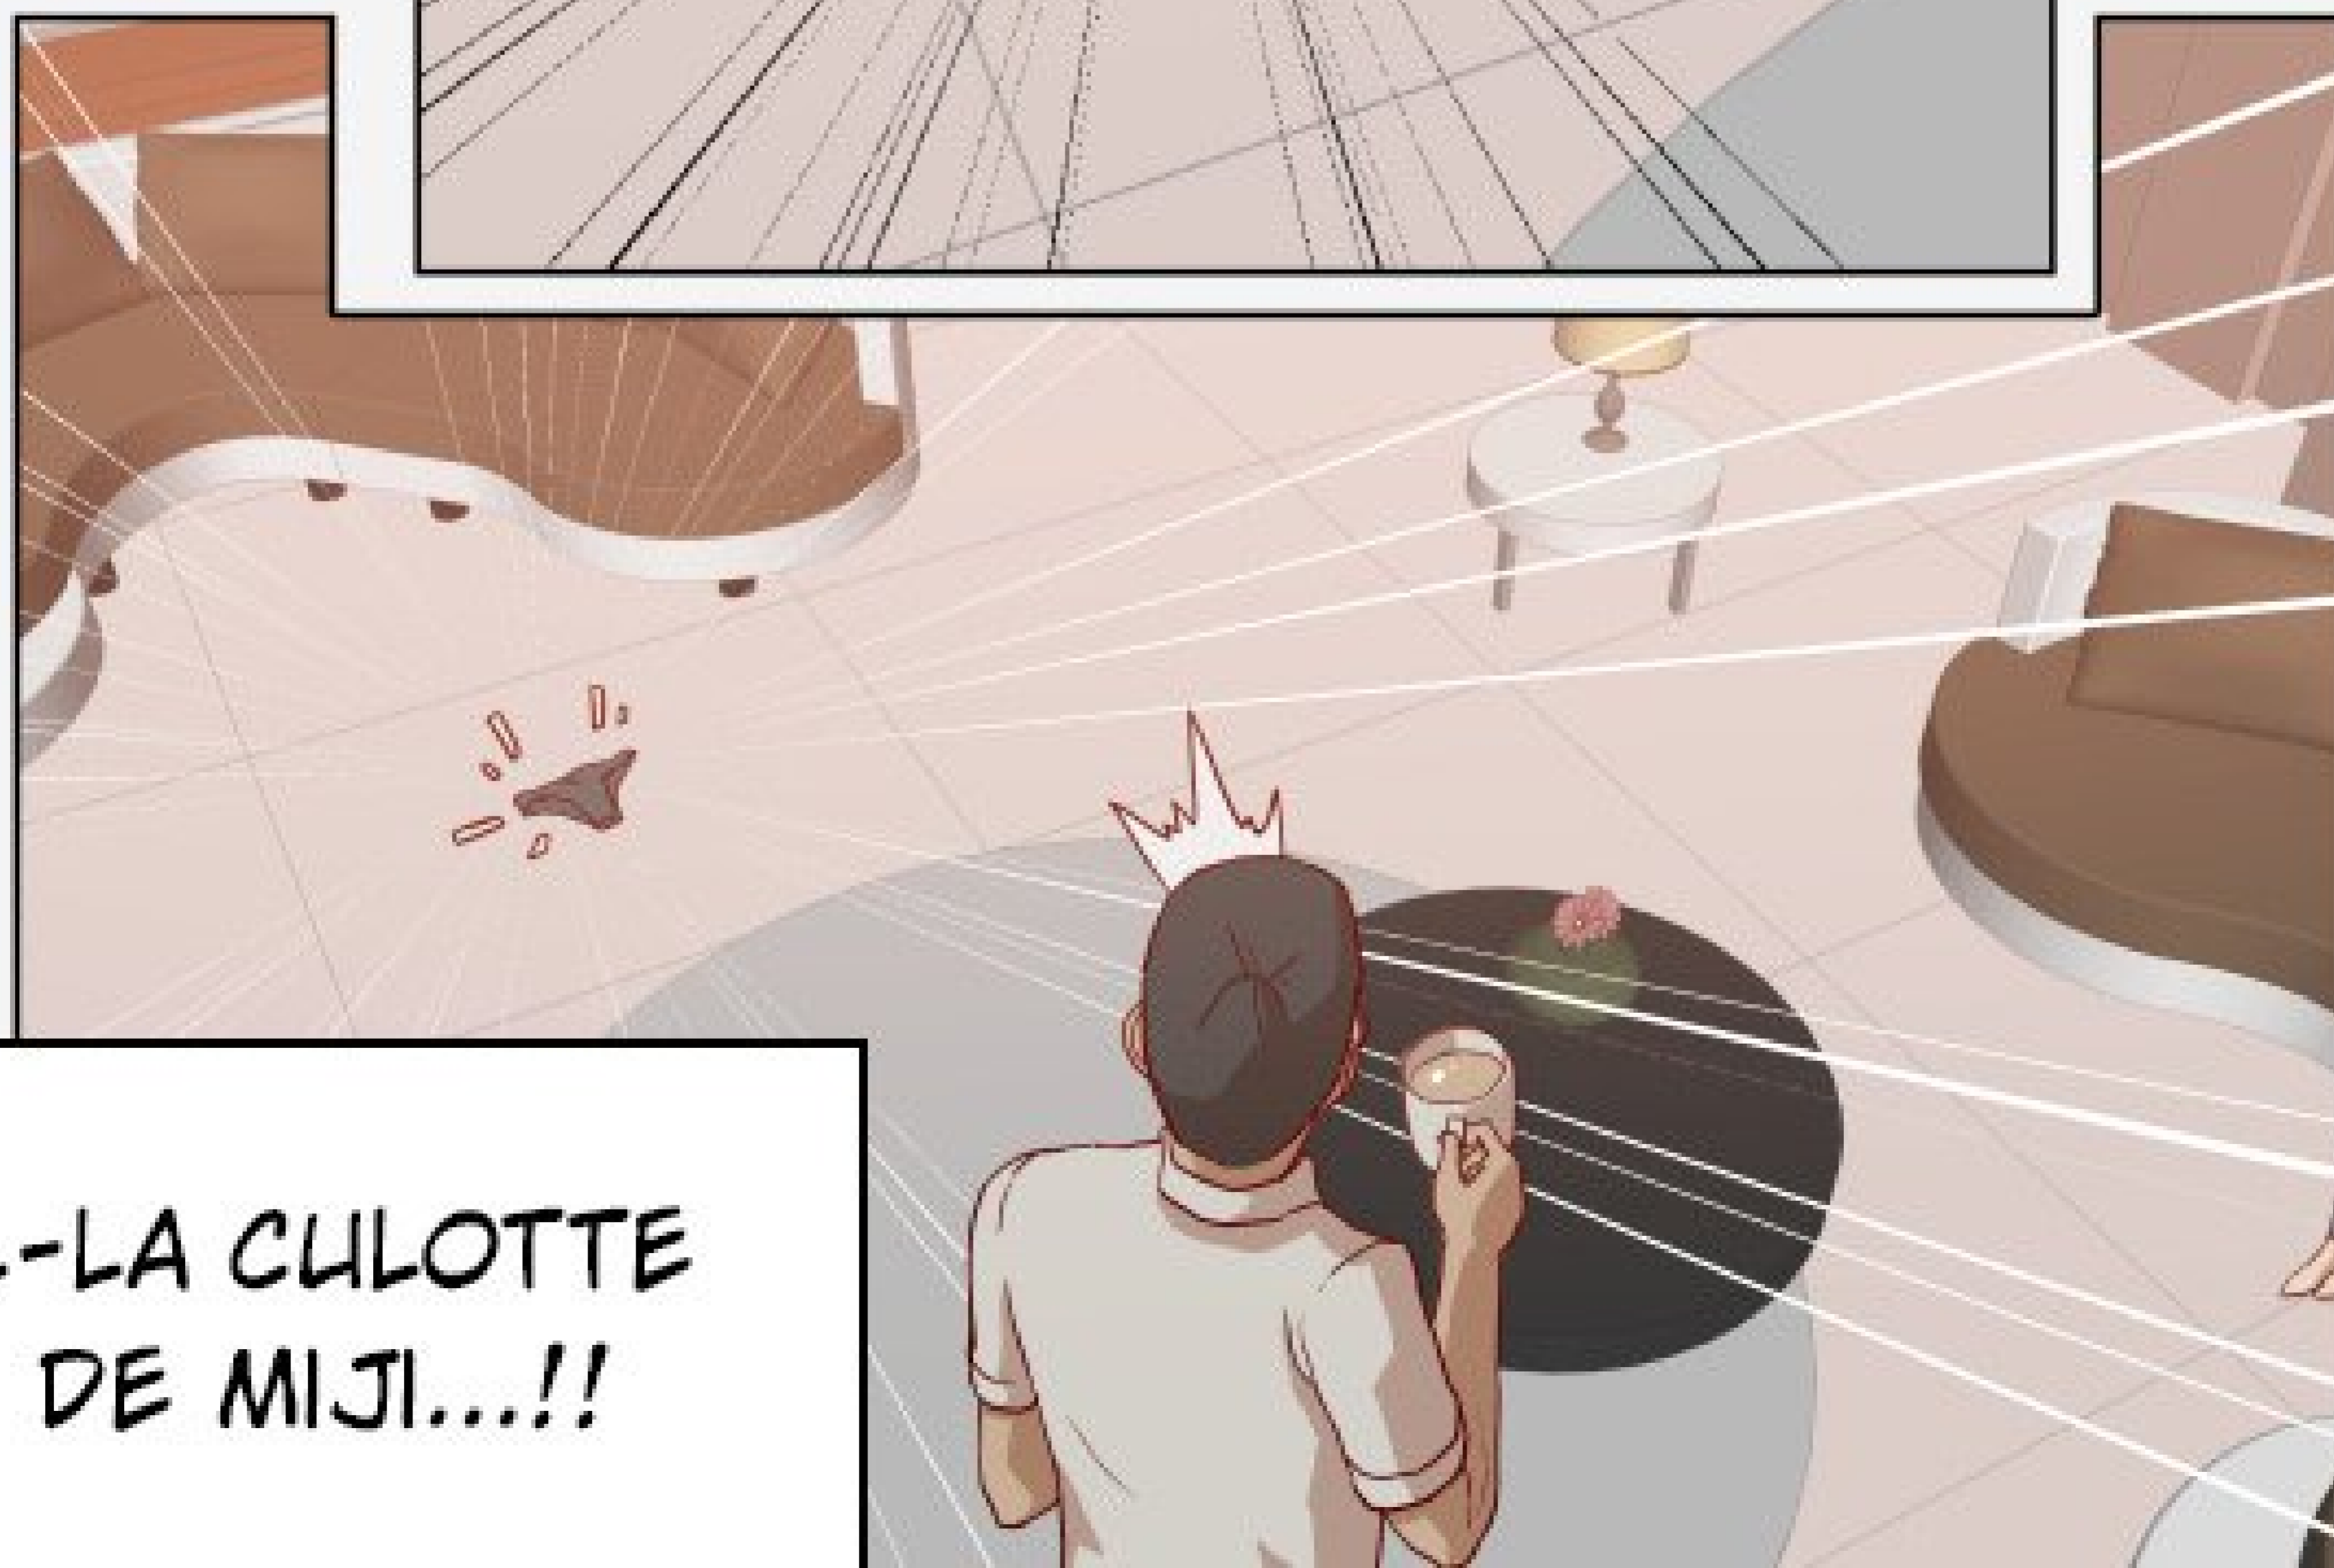

L-LA CULOTTE
DE MIJI...!!