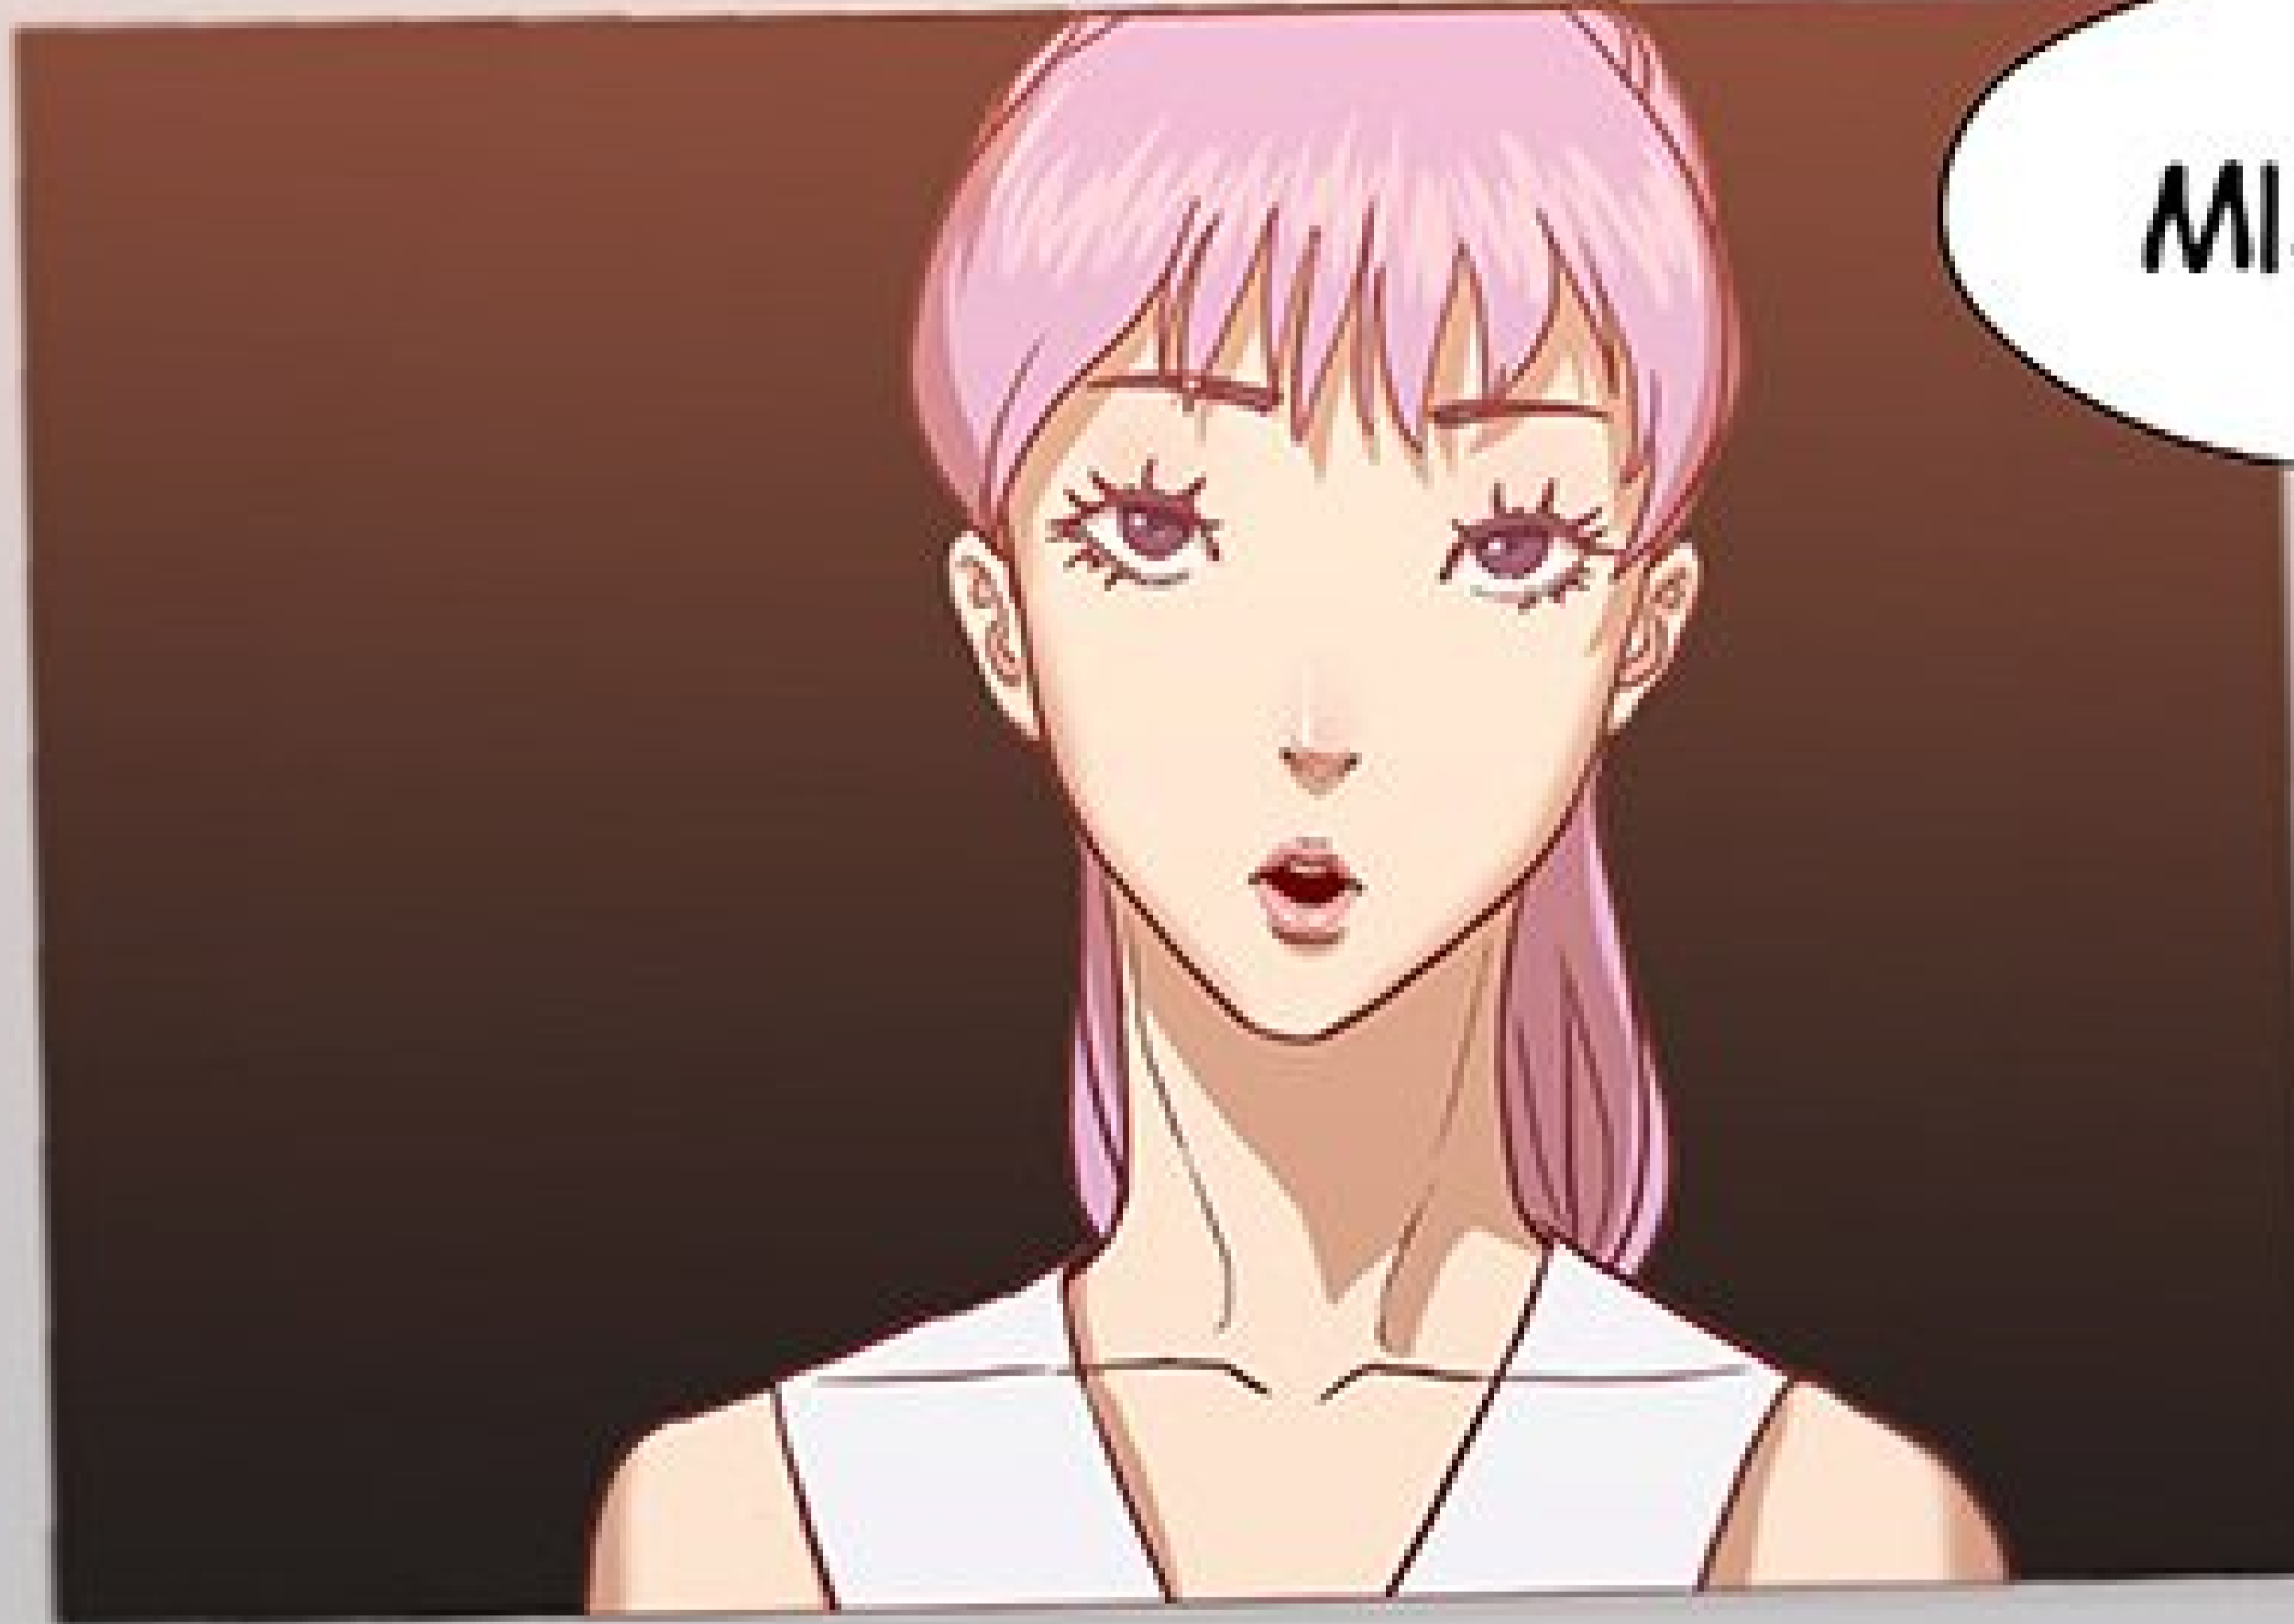

AIPHONE JK-1MD

MIJI!

5