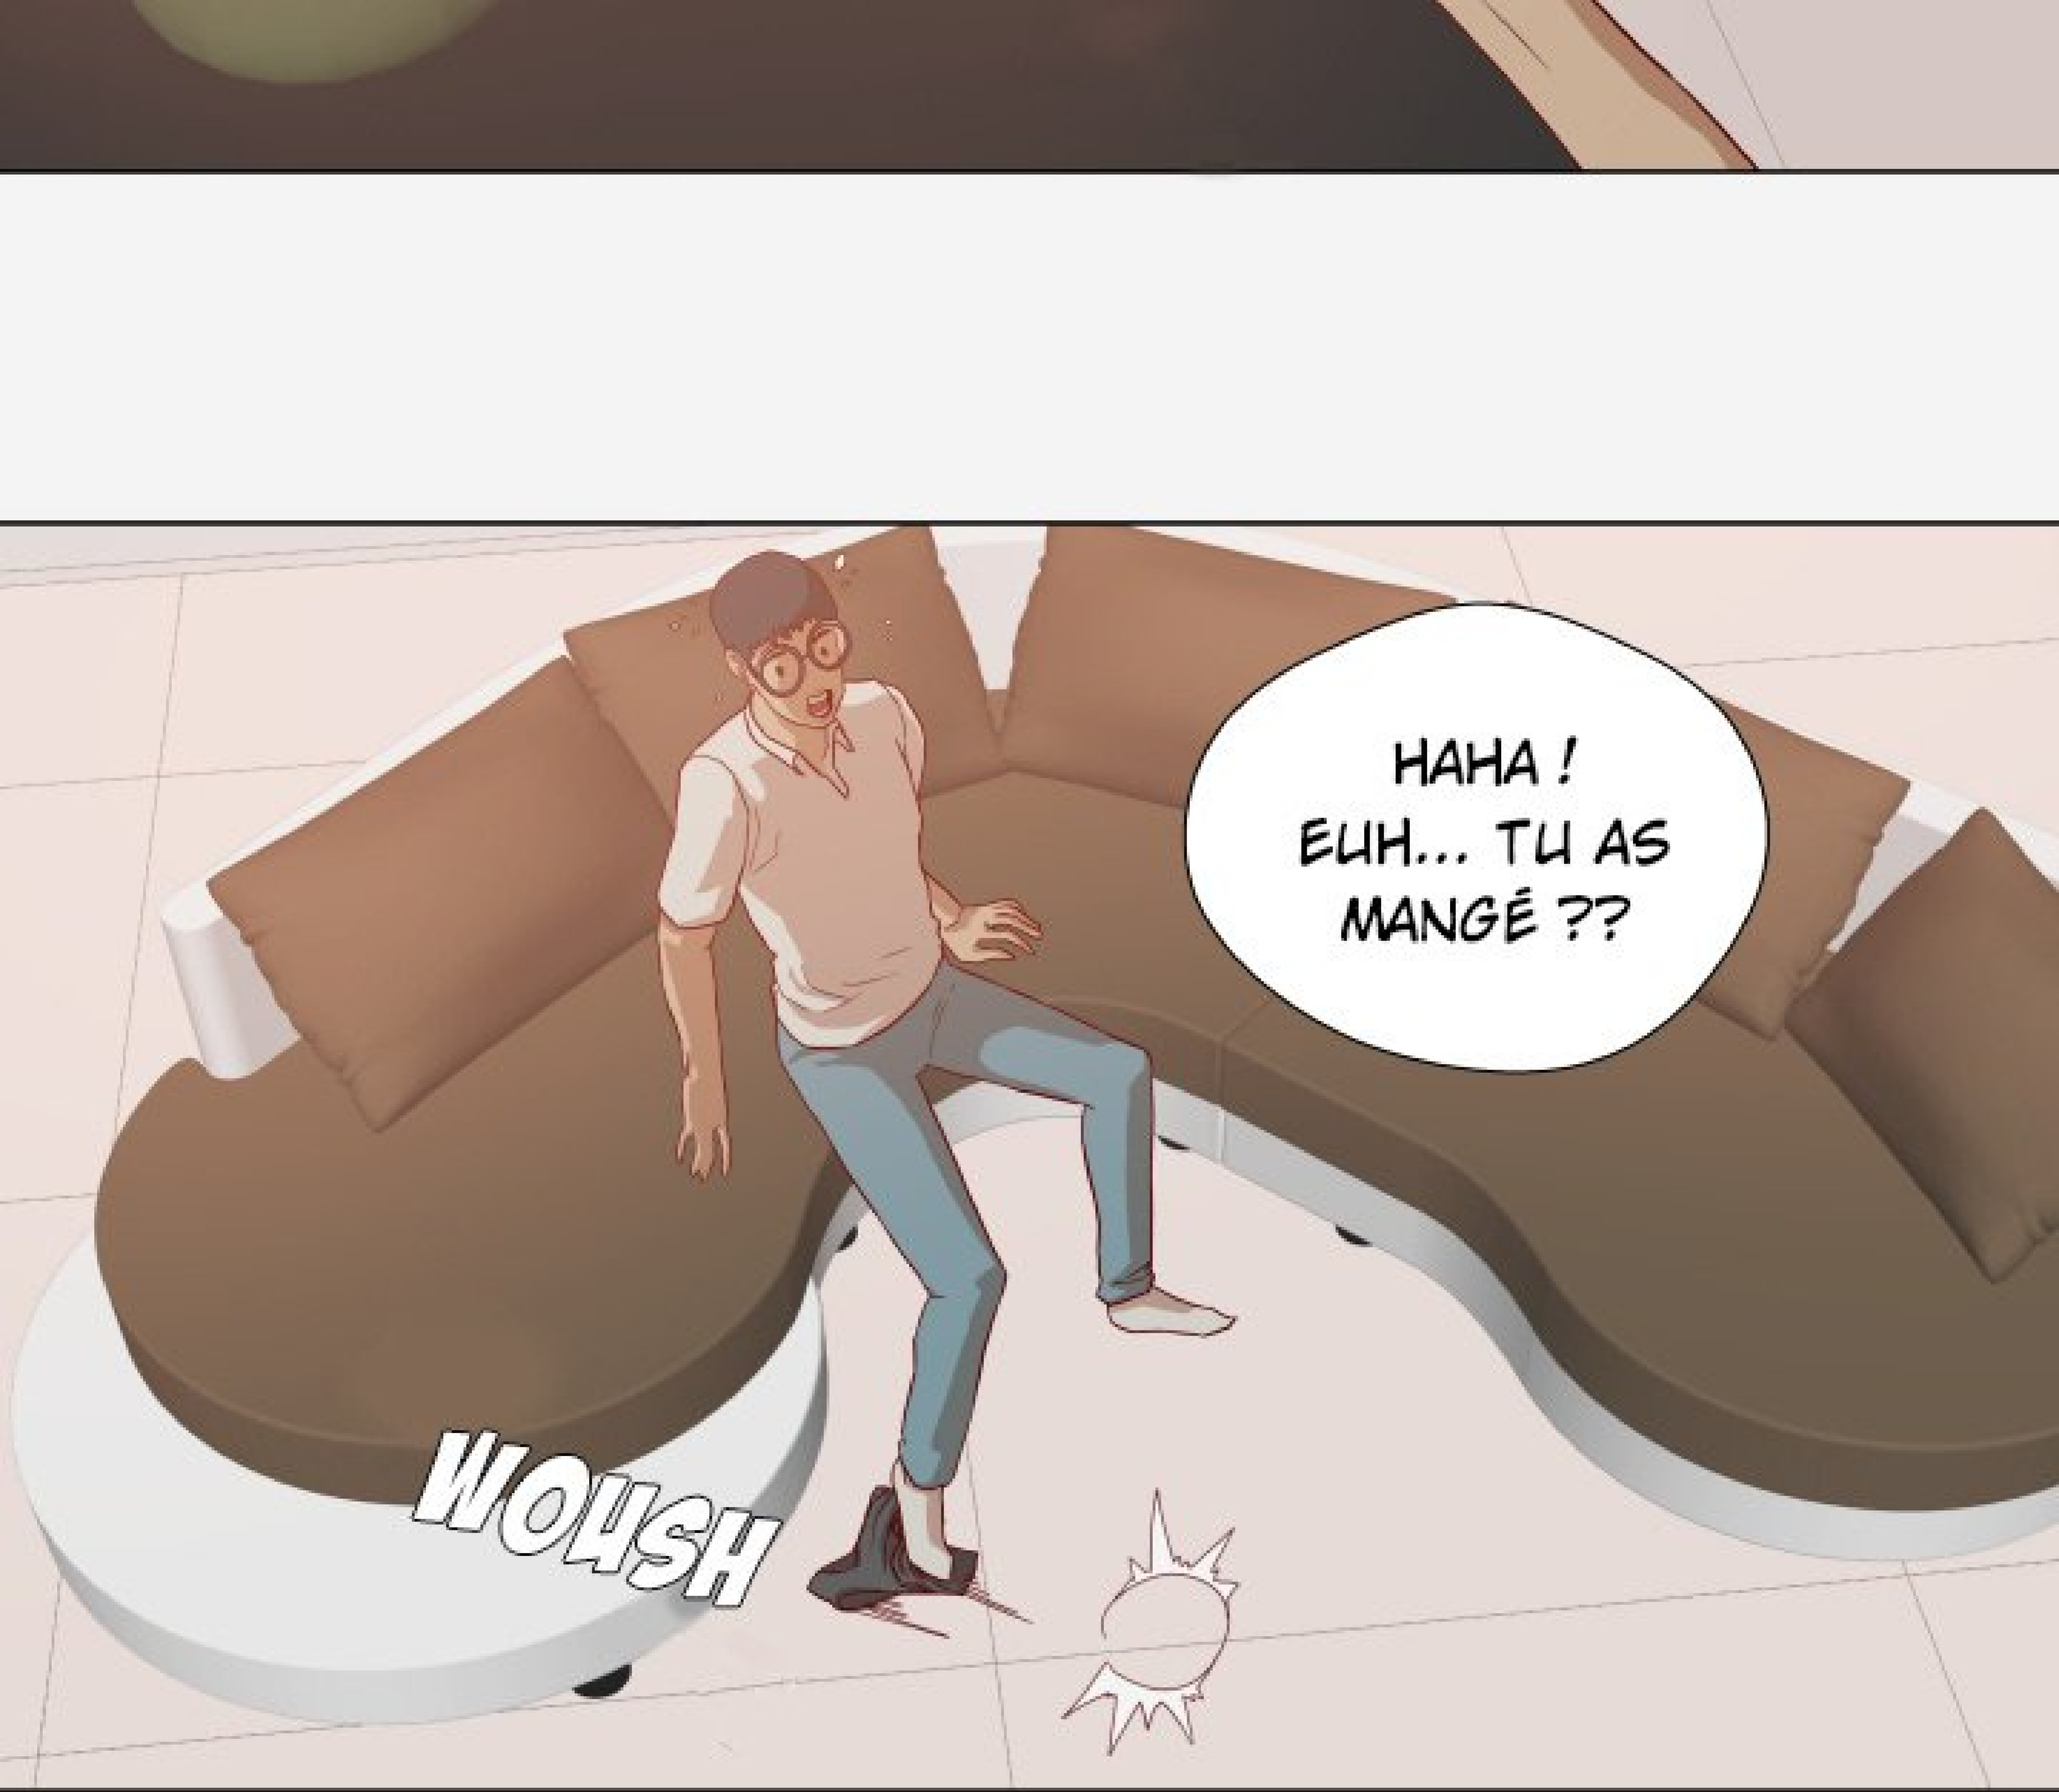

HAHA!
EUH... TU AS
MANGÉ ??

WOWSH