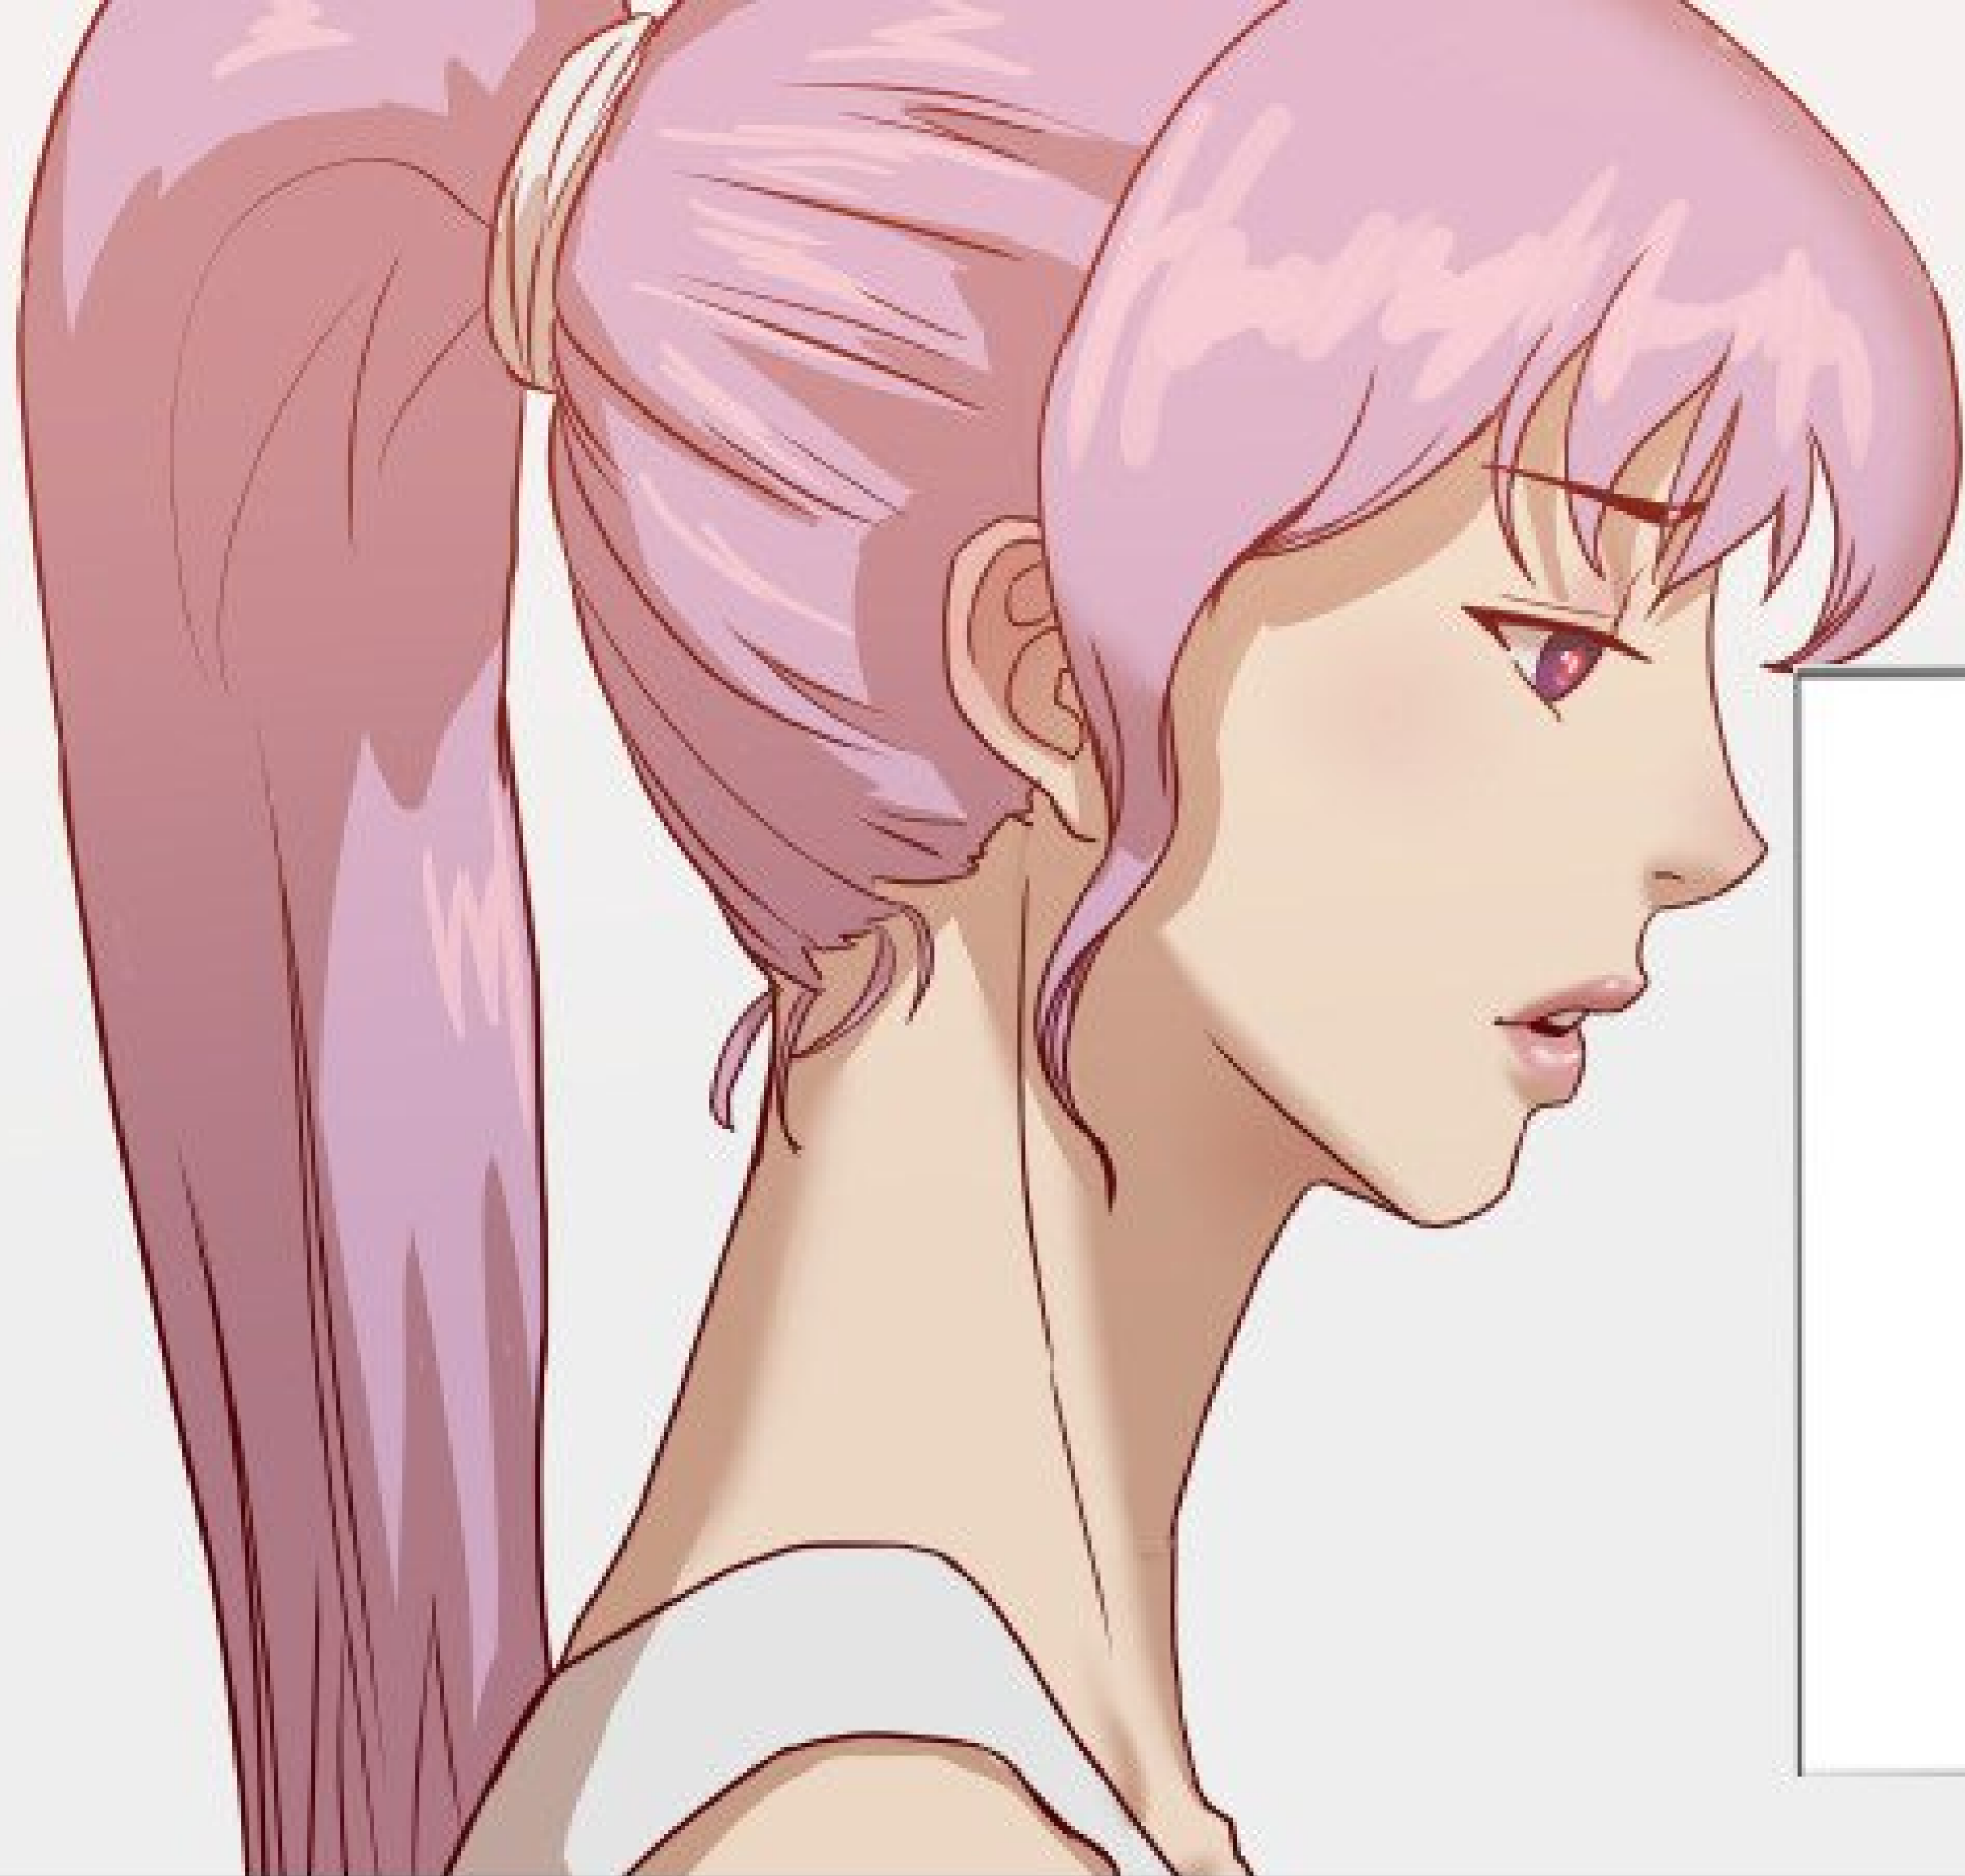

ATTENDS...
MAINTENANT
QUE JE
L'OBSERVE,
ELLE EST
COMME ÇA...