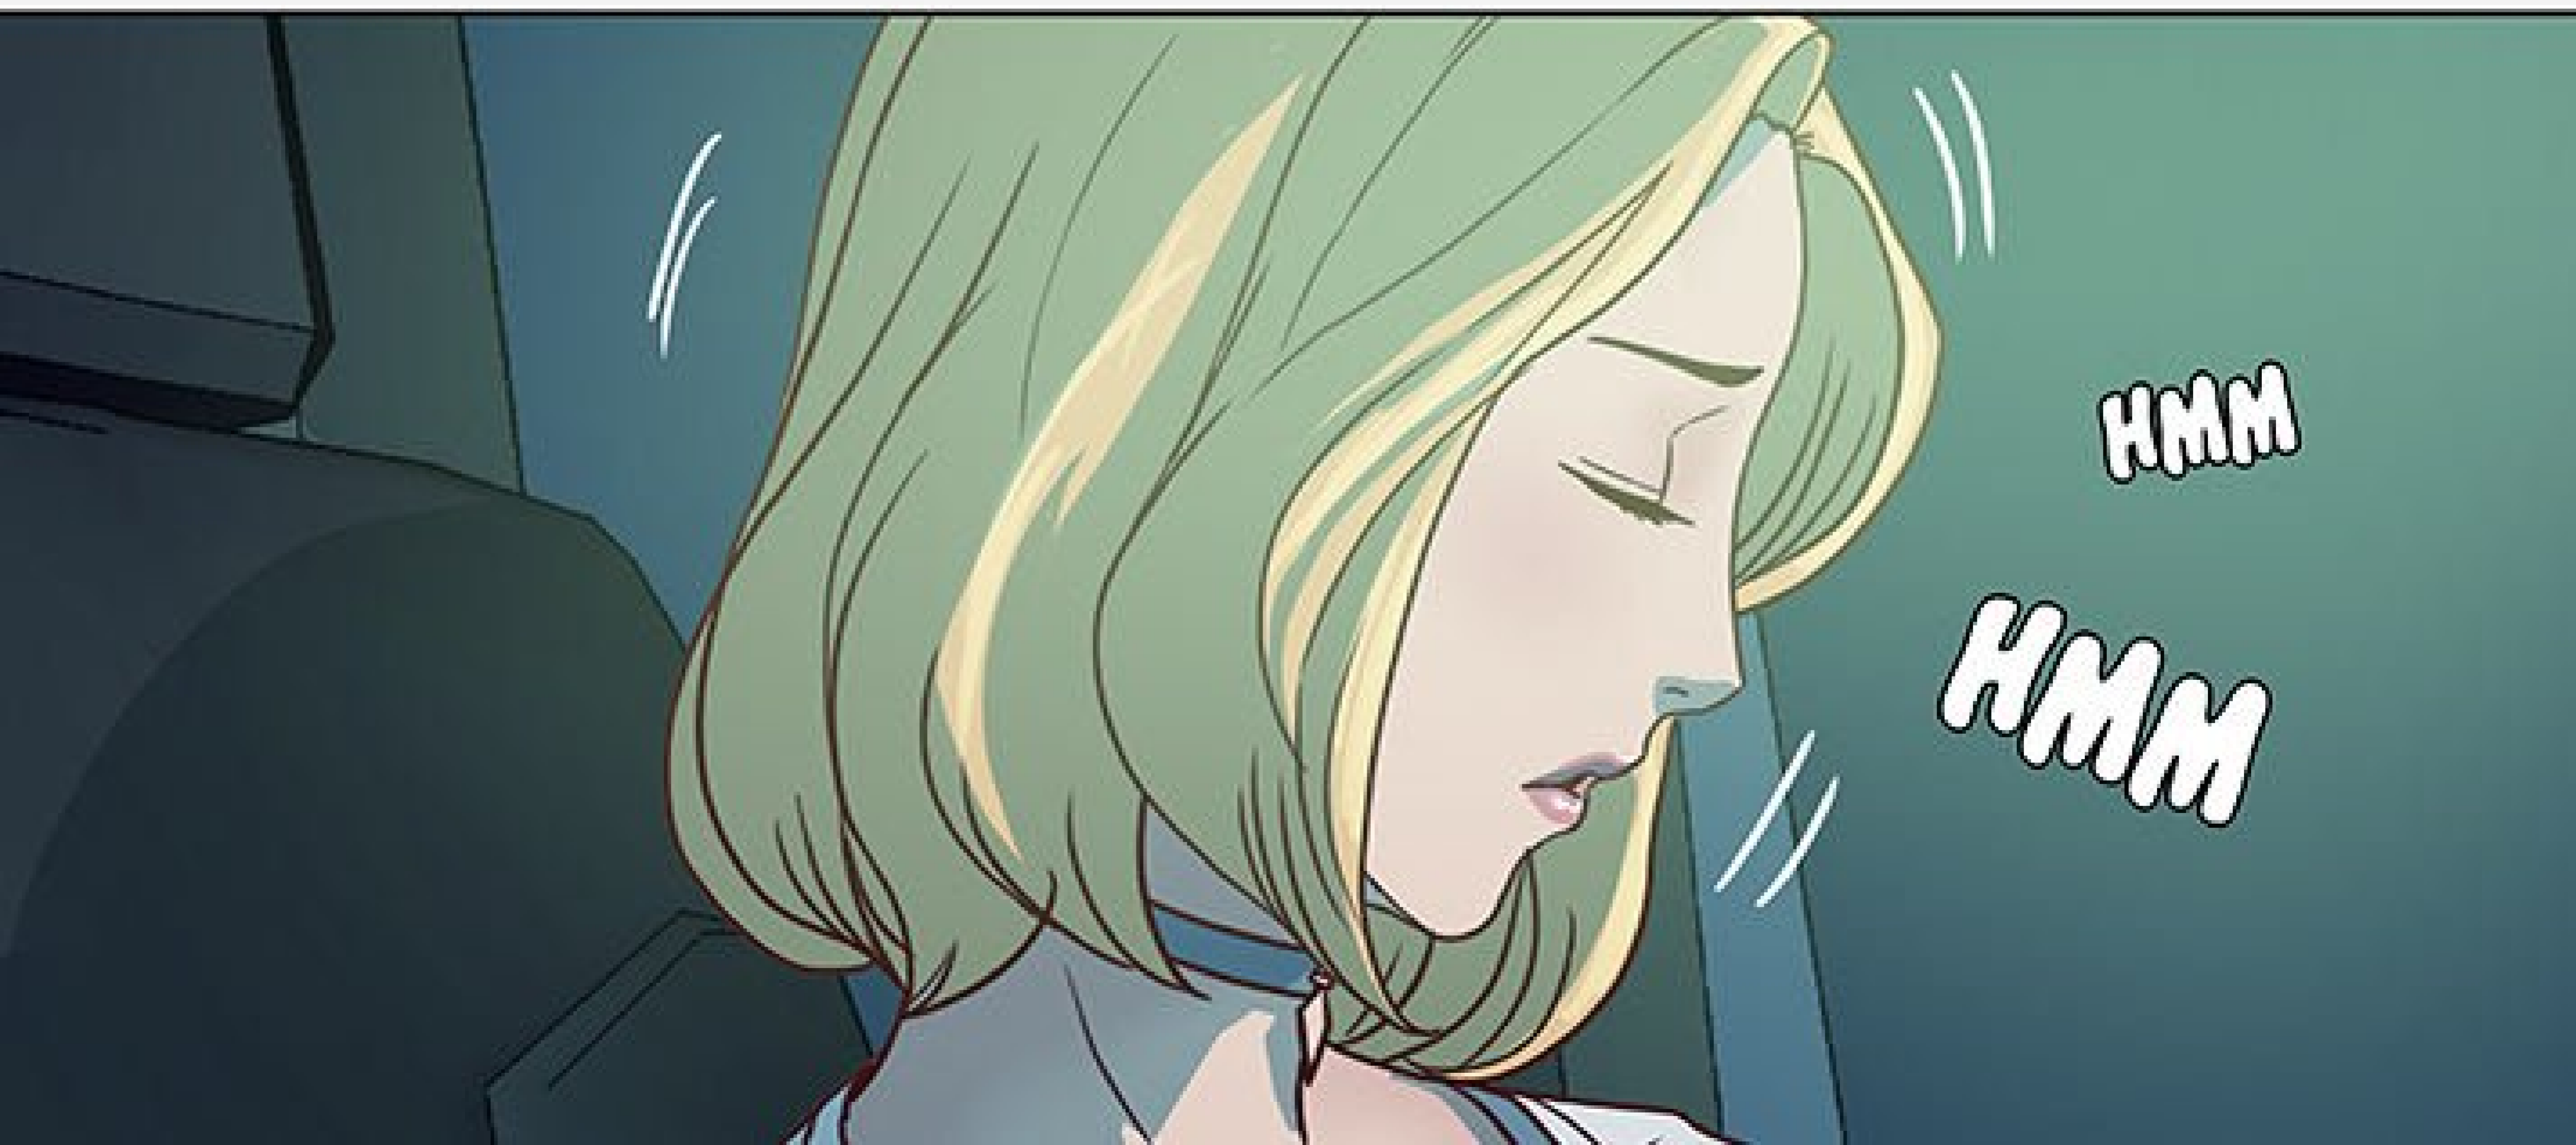

JE SUIS CONTENT
DE POUVOIR...