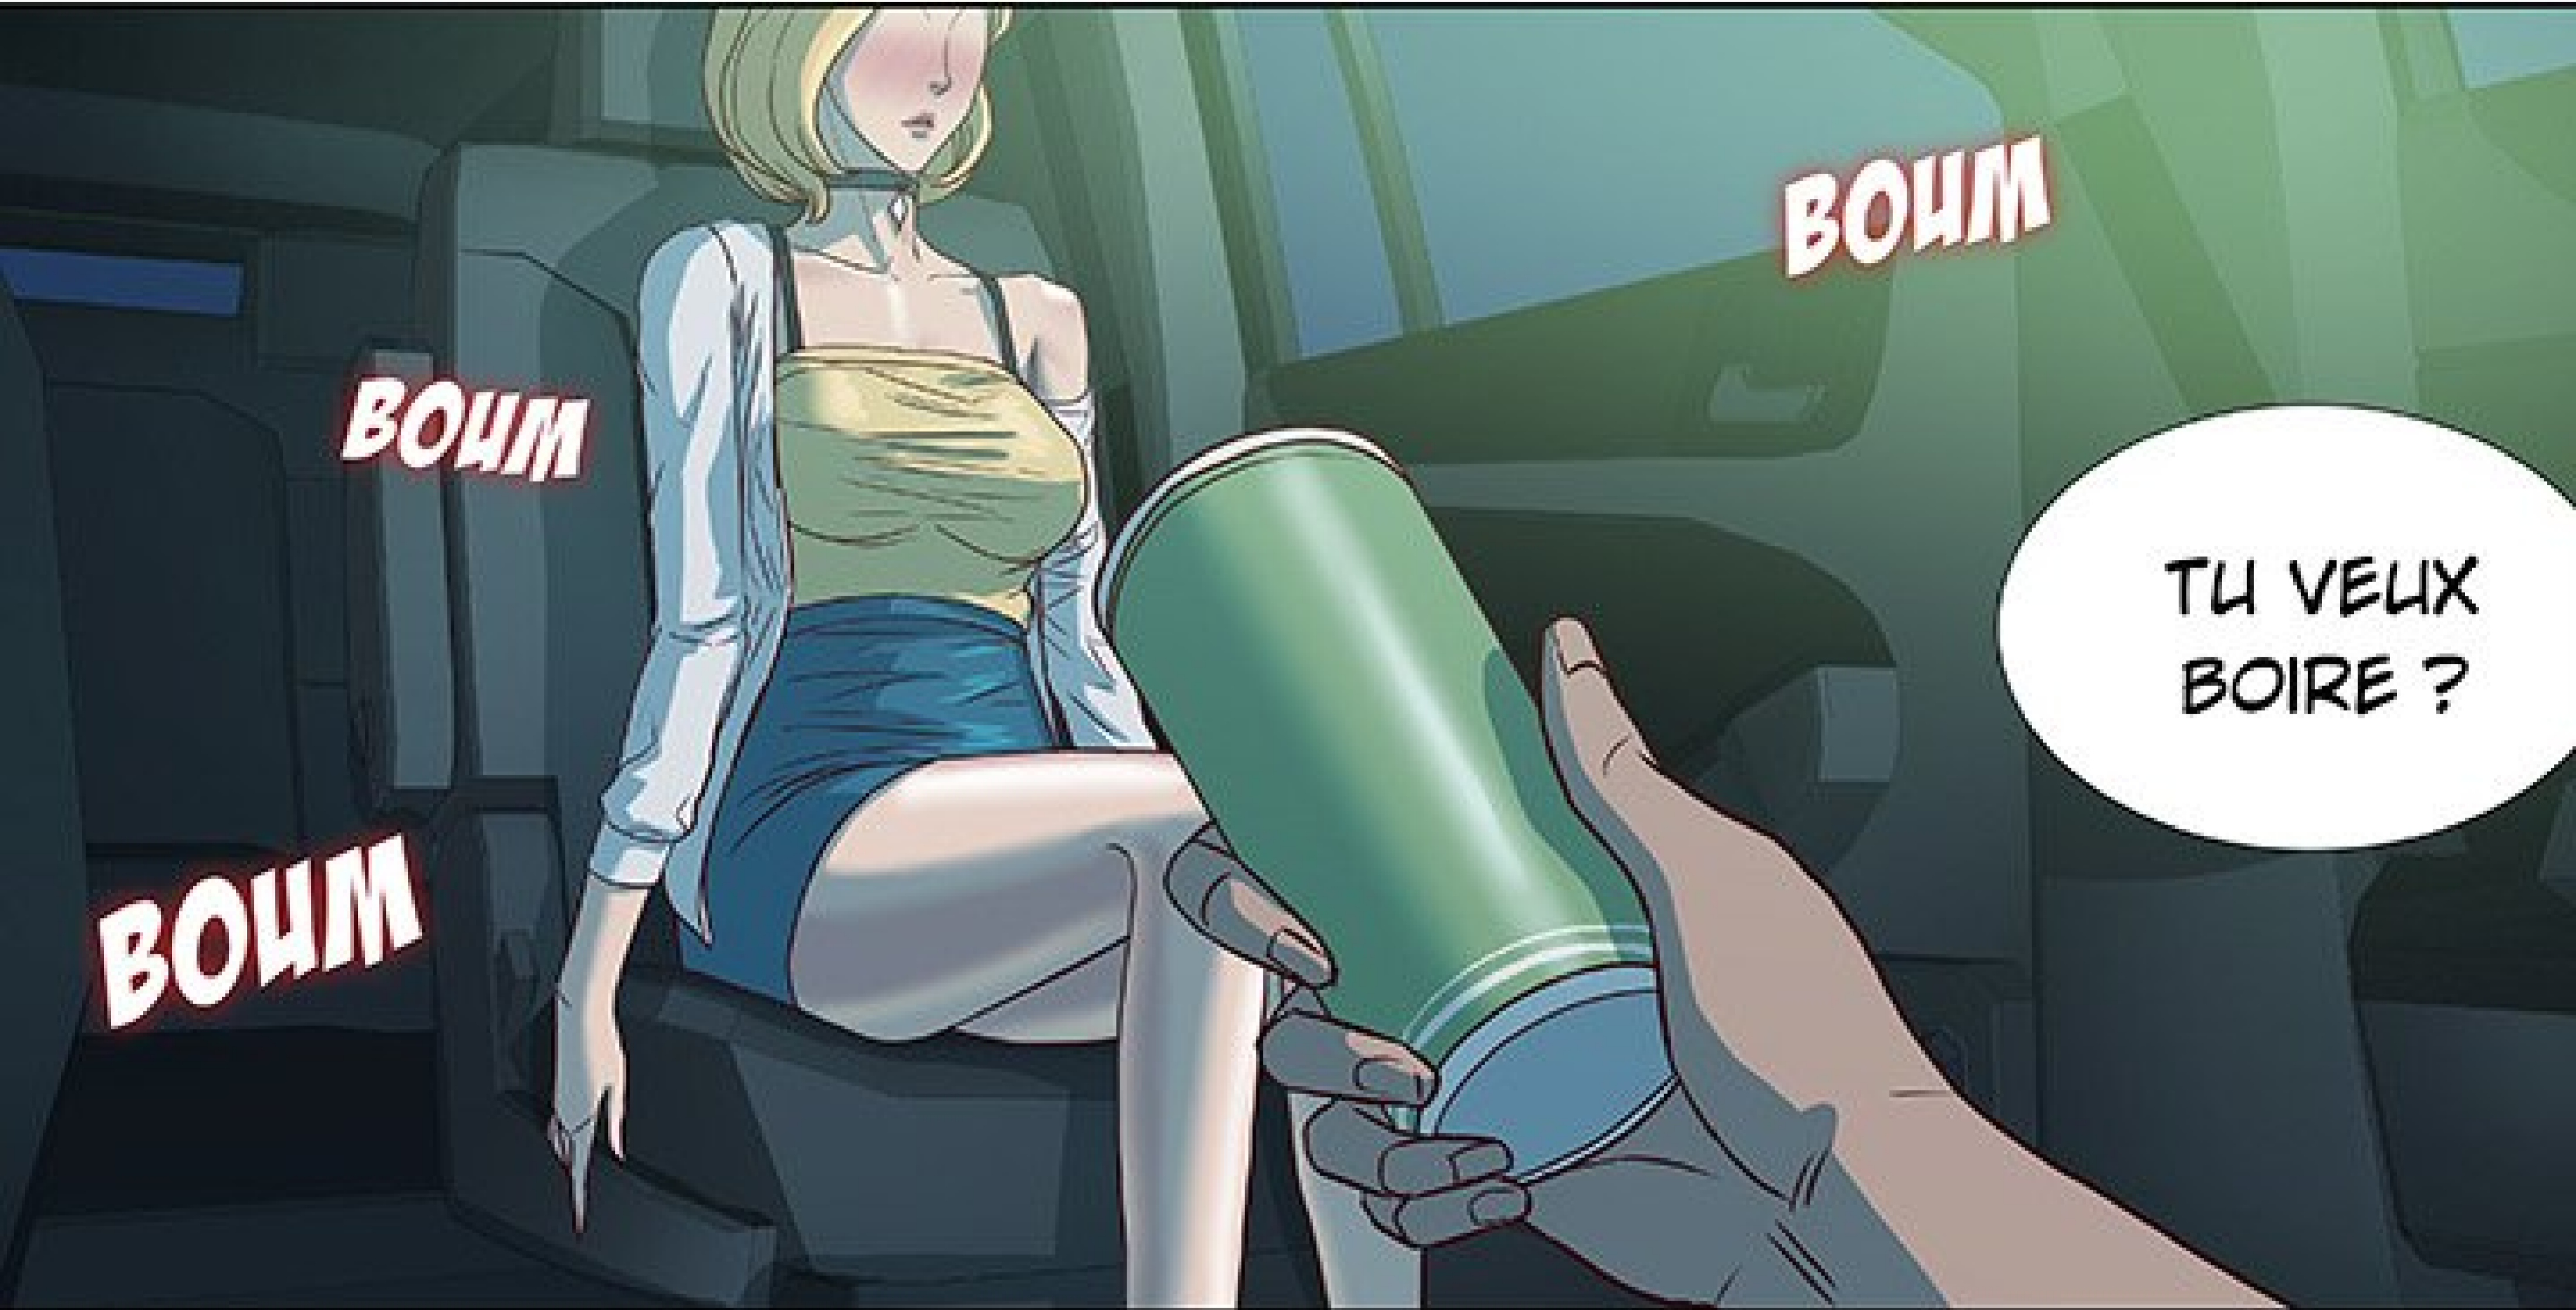

BOUM

BOUM

BOUM

TU VEUX
BOIRE ?

S'IL TE PLAÎT,
S'IL TE PLAÎT.