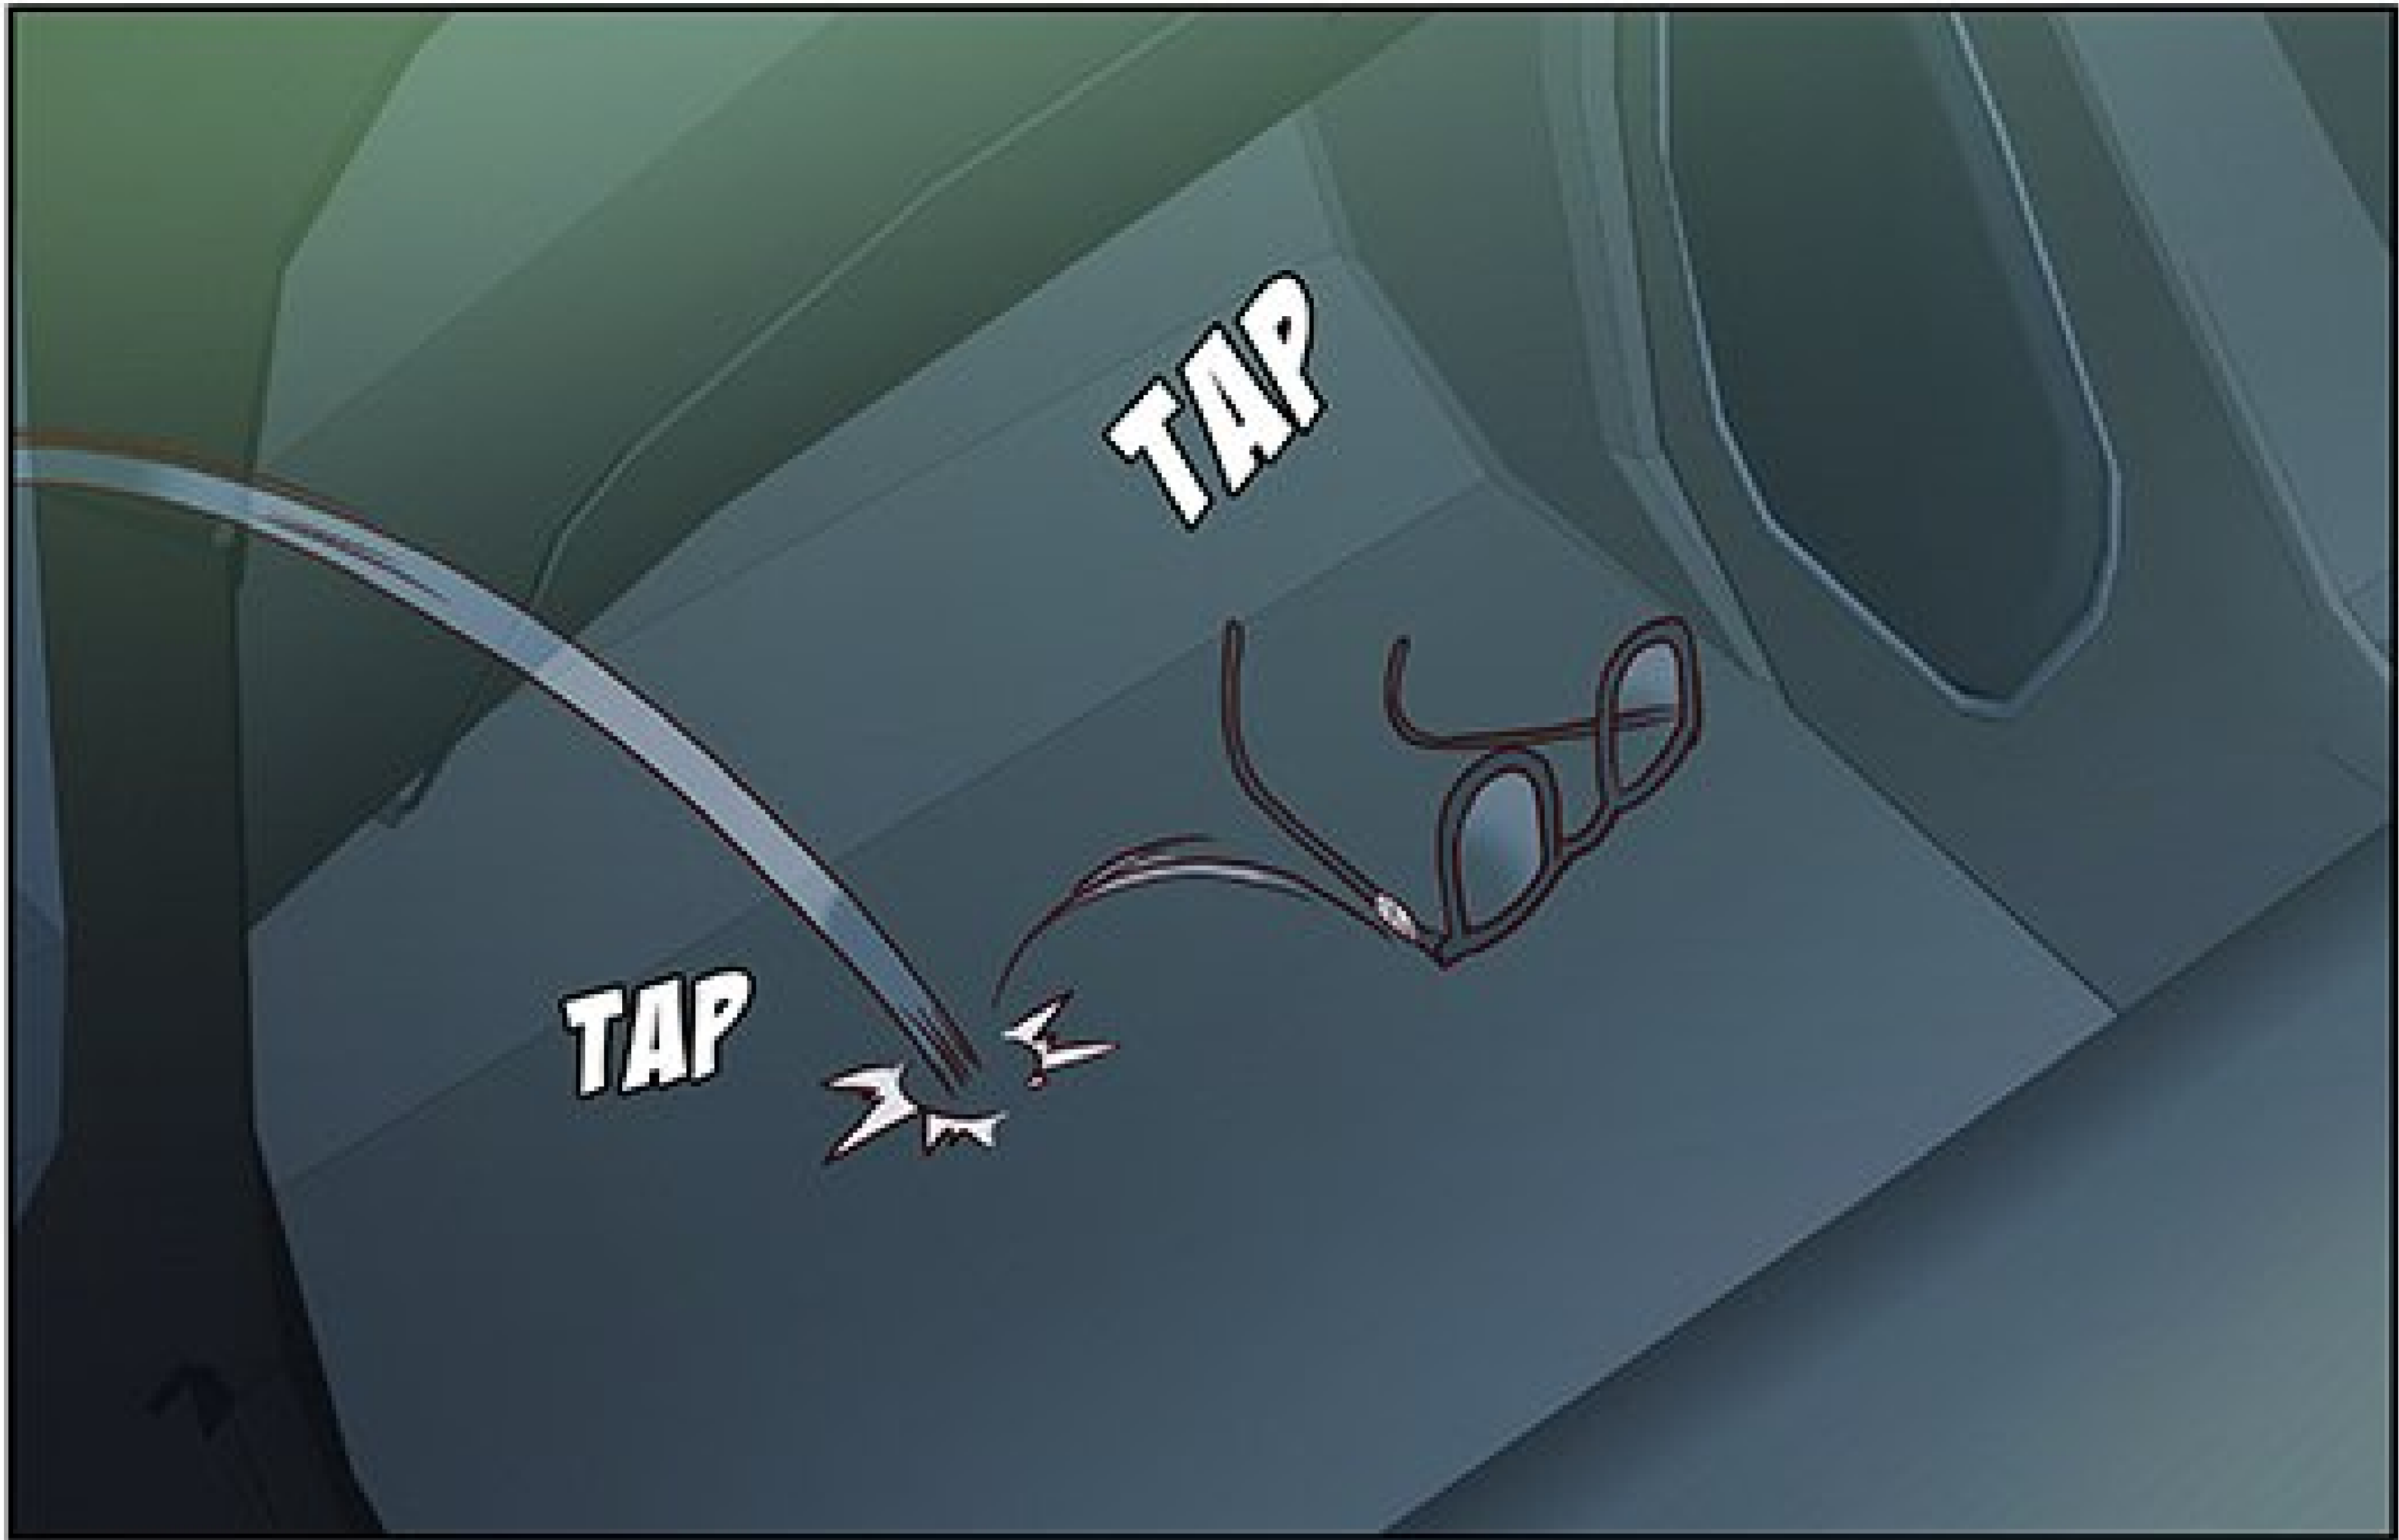

PFIOU...
C'ÉTAIT MOINS
LINE...