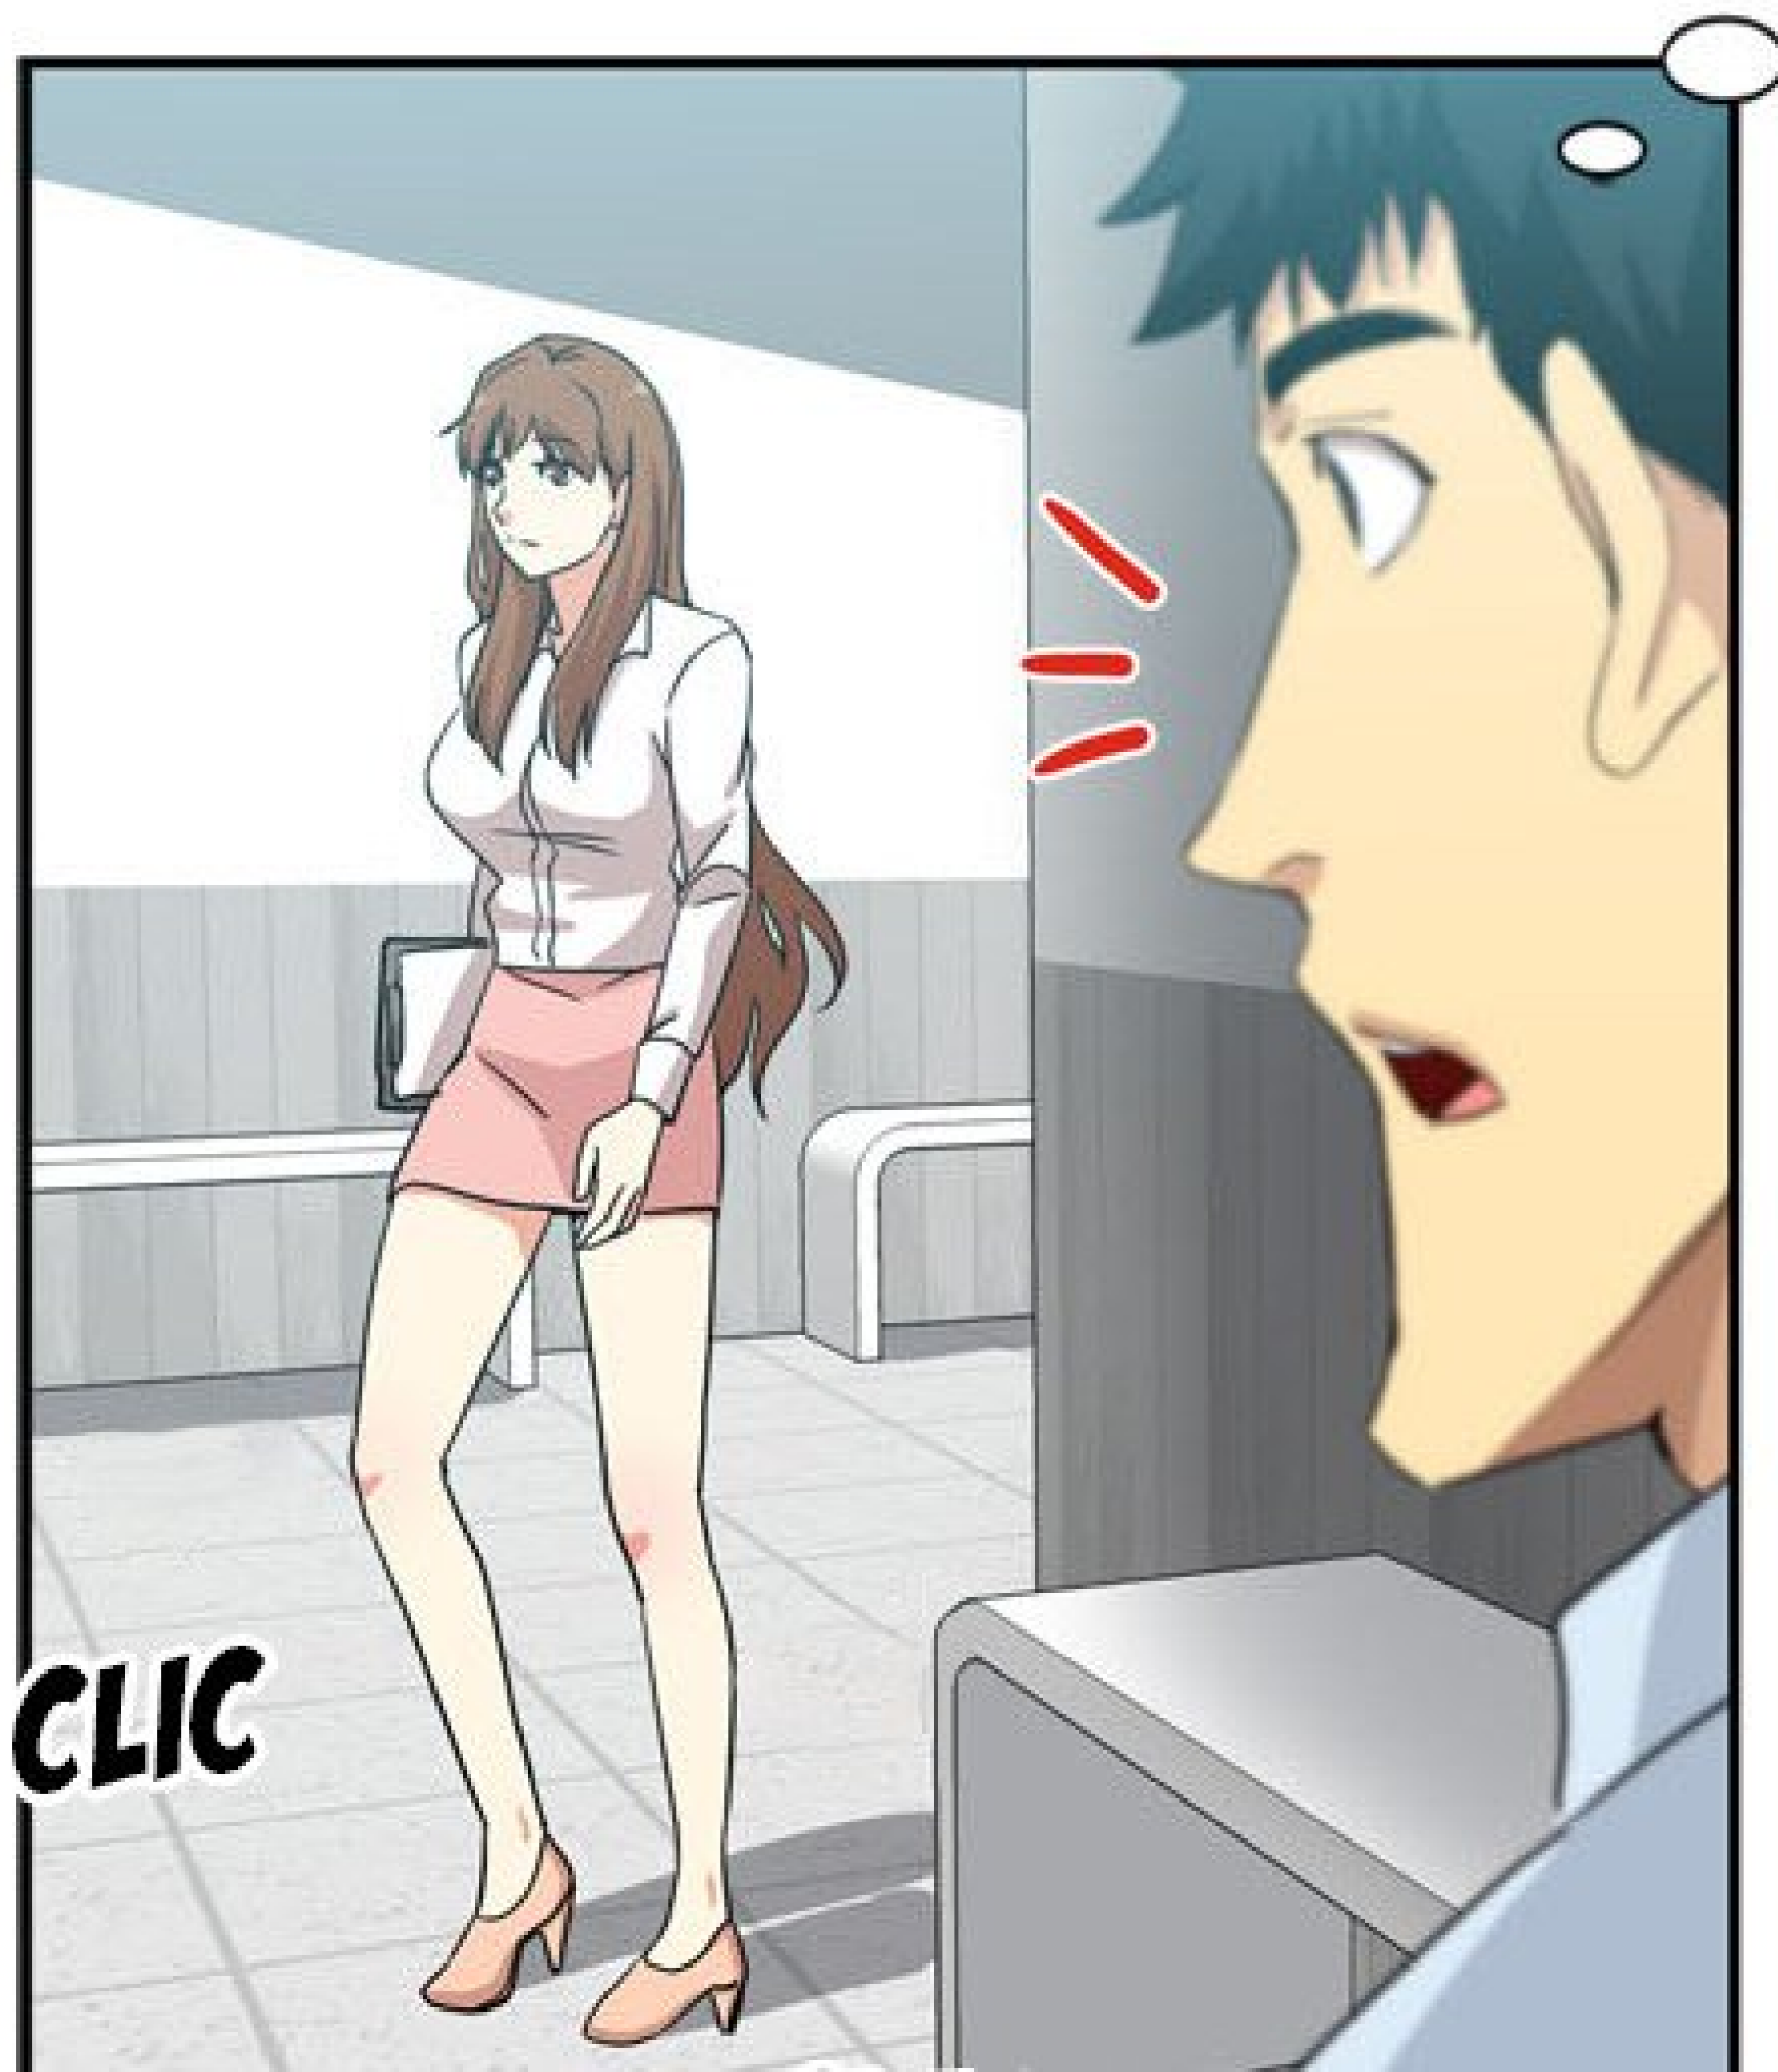

HEIN ? HANNA !

CLIC