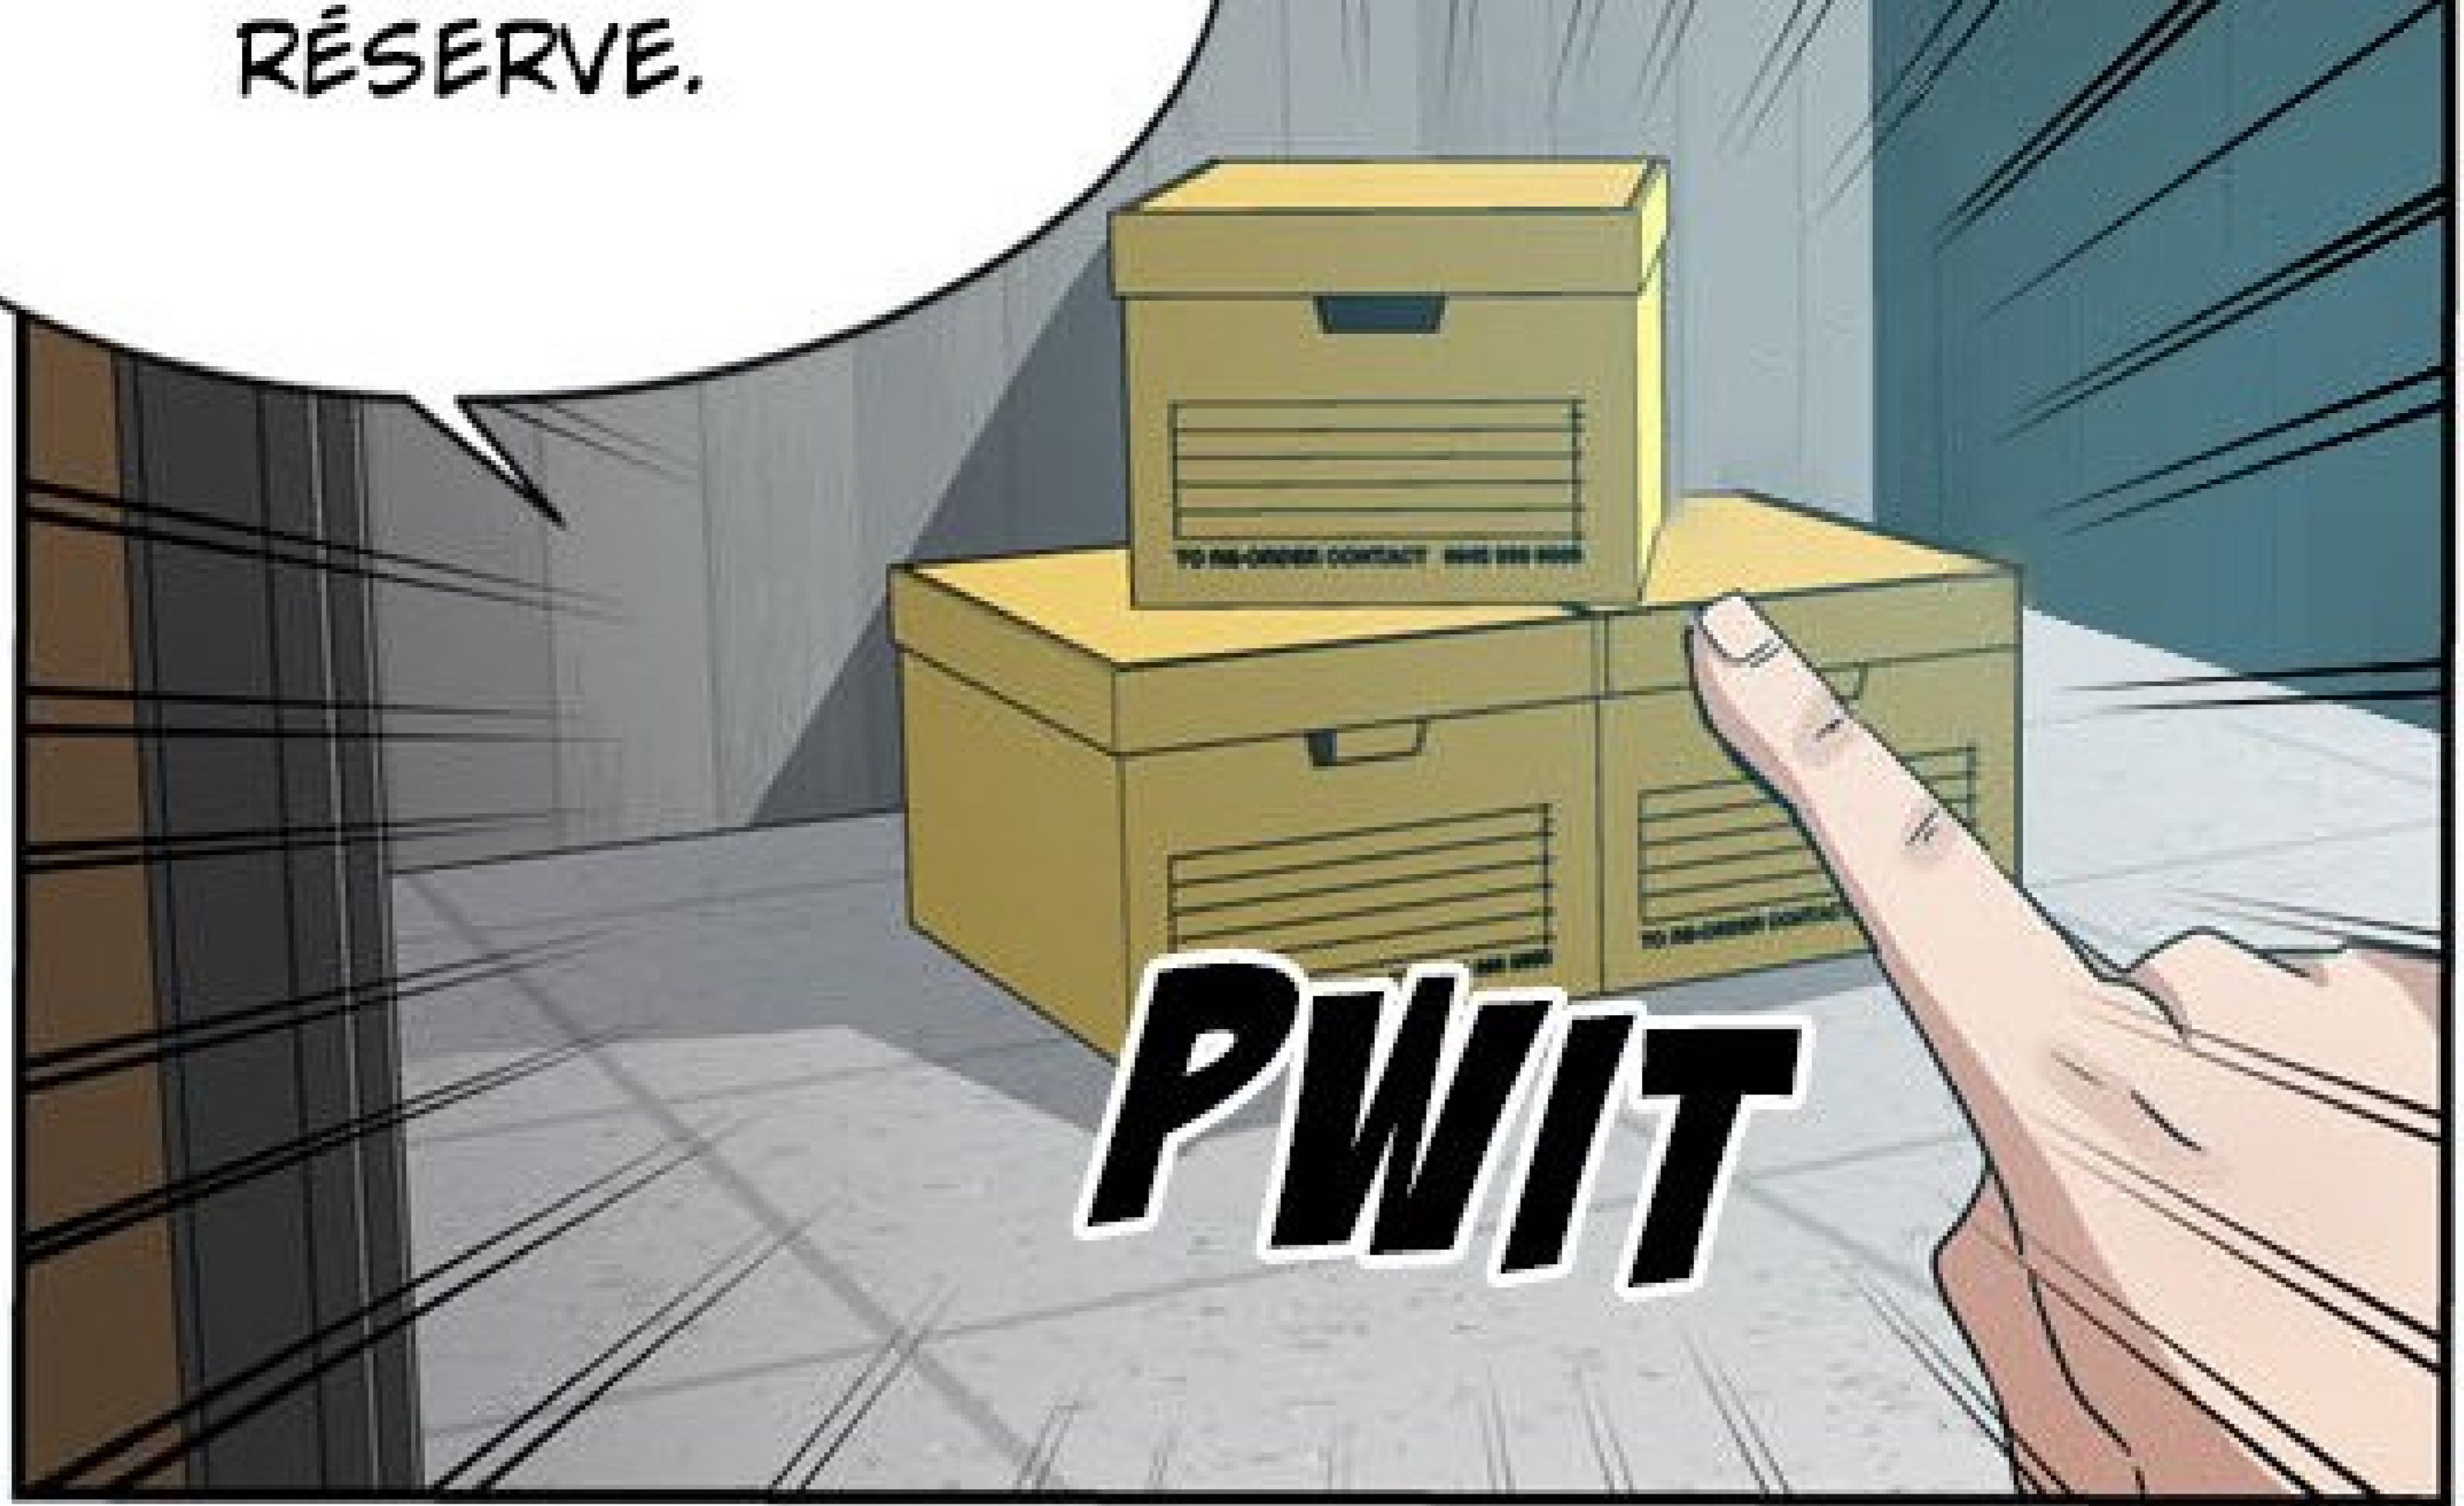

RÉSERVE.

PWIT

JE M'Y ATTENDAIS.