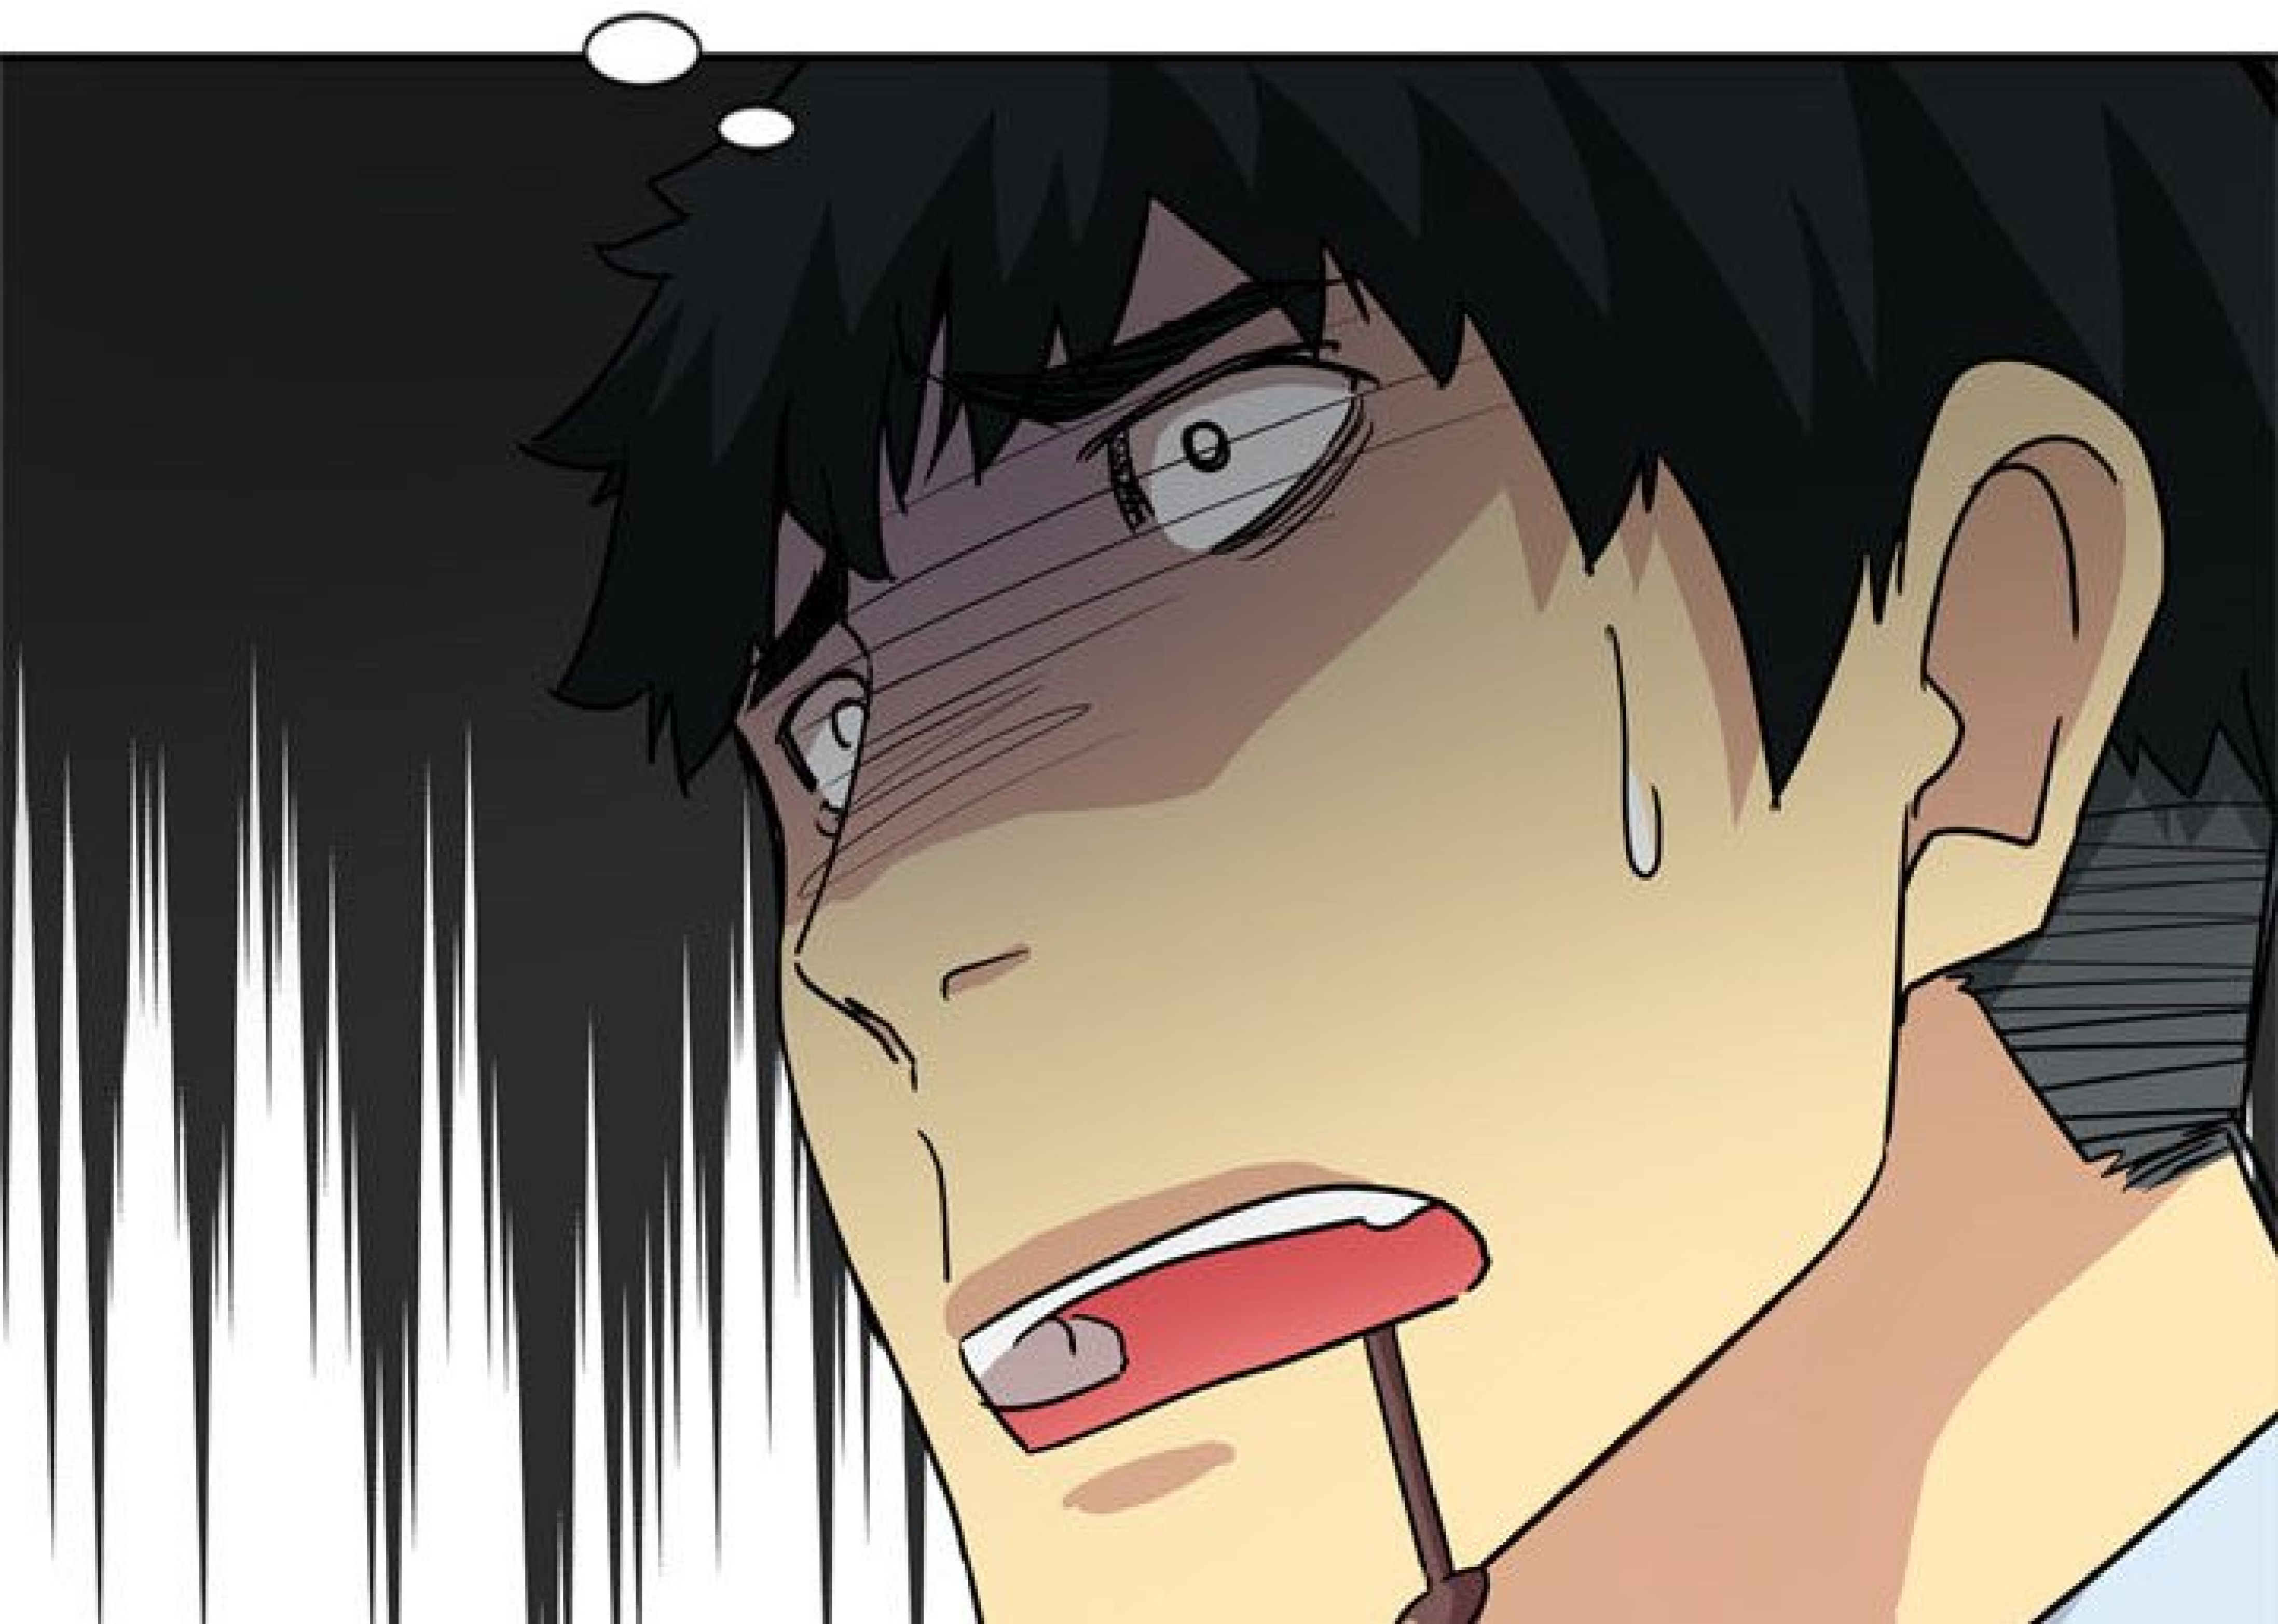

MERDE ! C'EST ELLE...