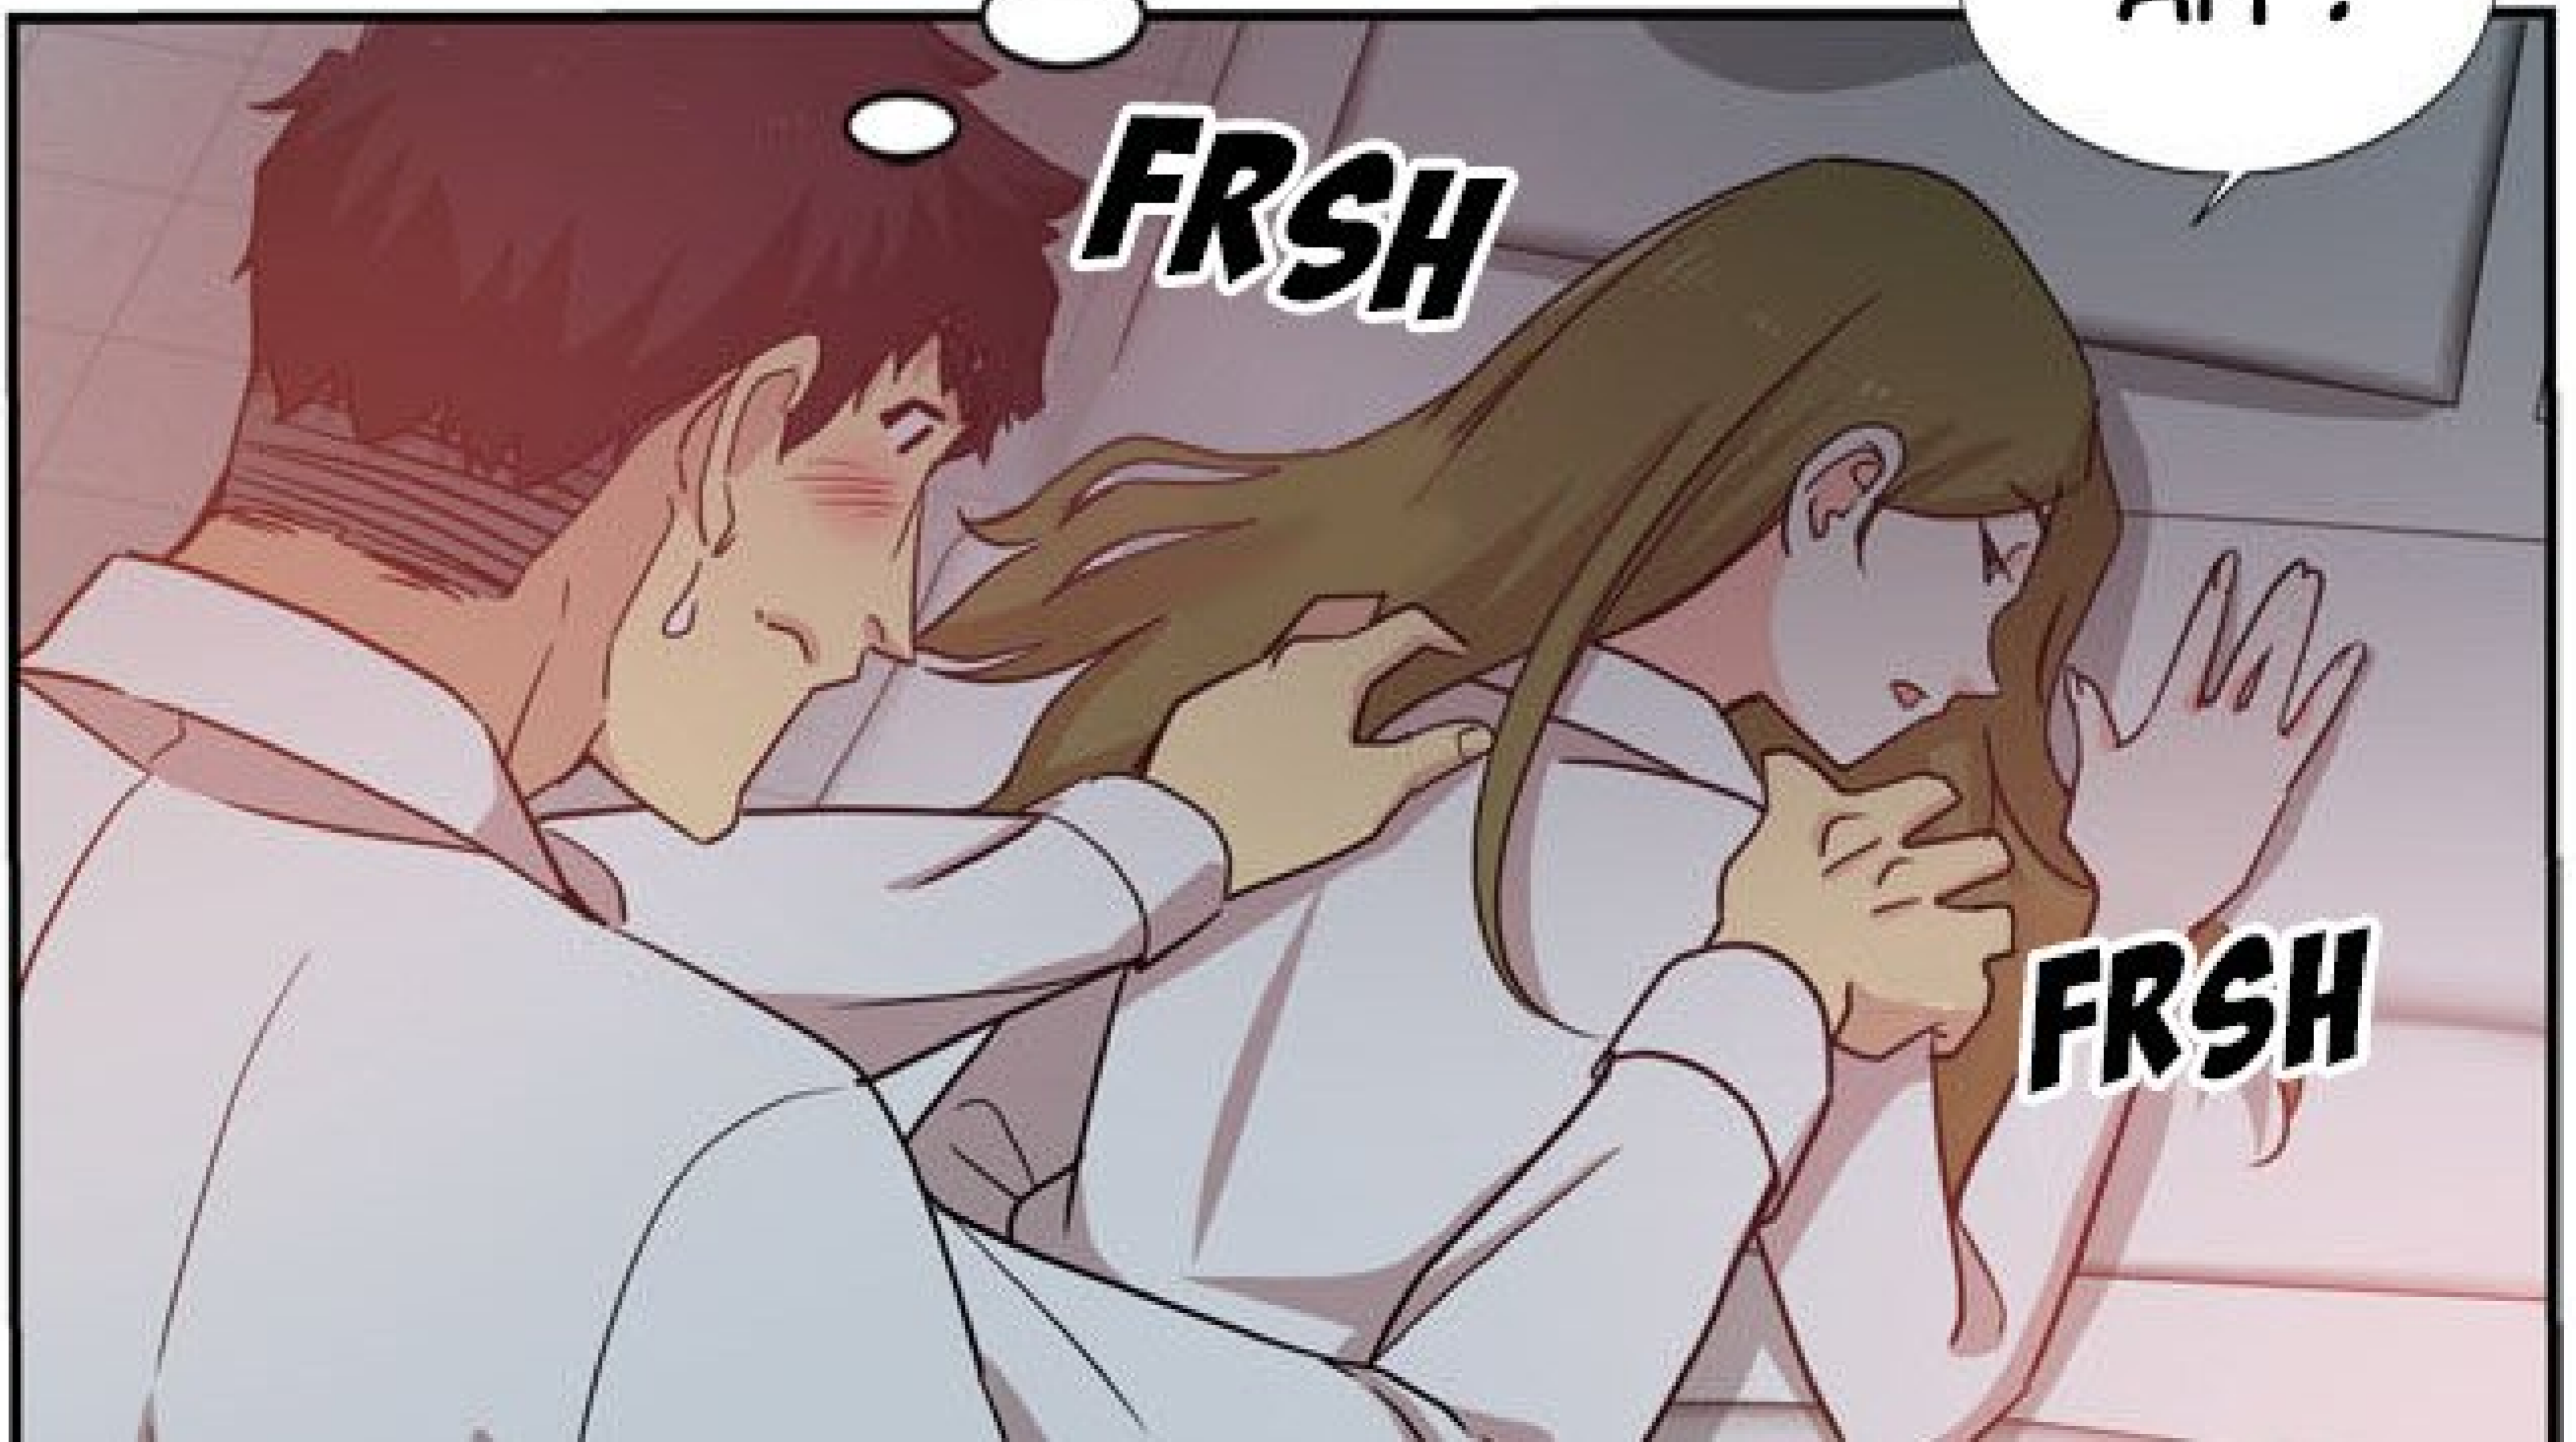

OK !
JE VAIS ME FAIRE BIEN
VOIR, GRÂCE À ÇA ?

AH !