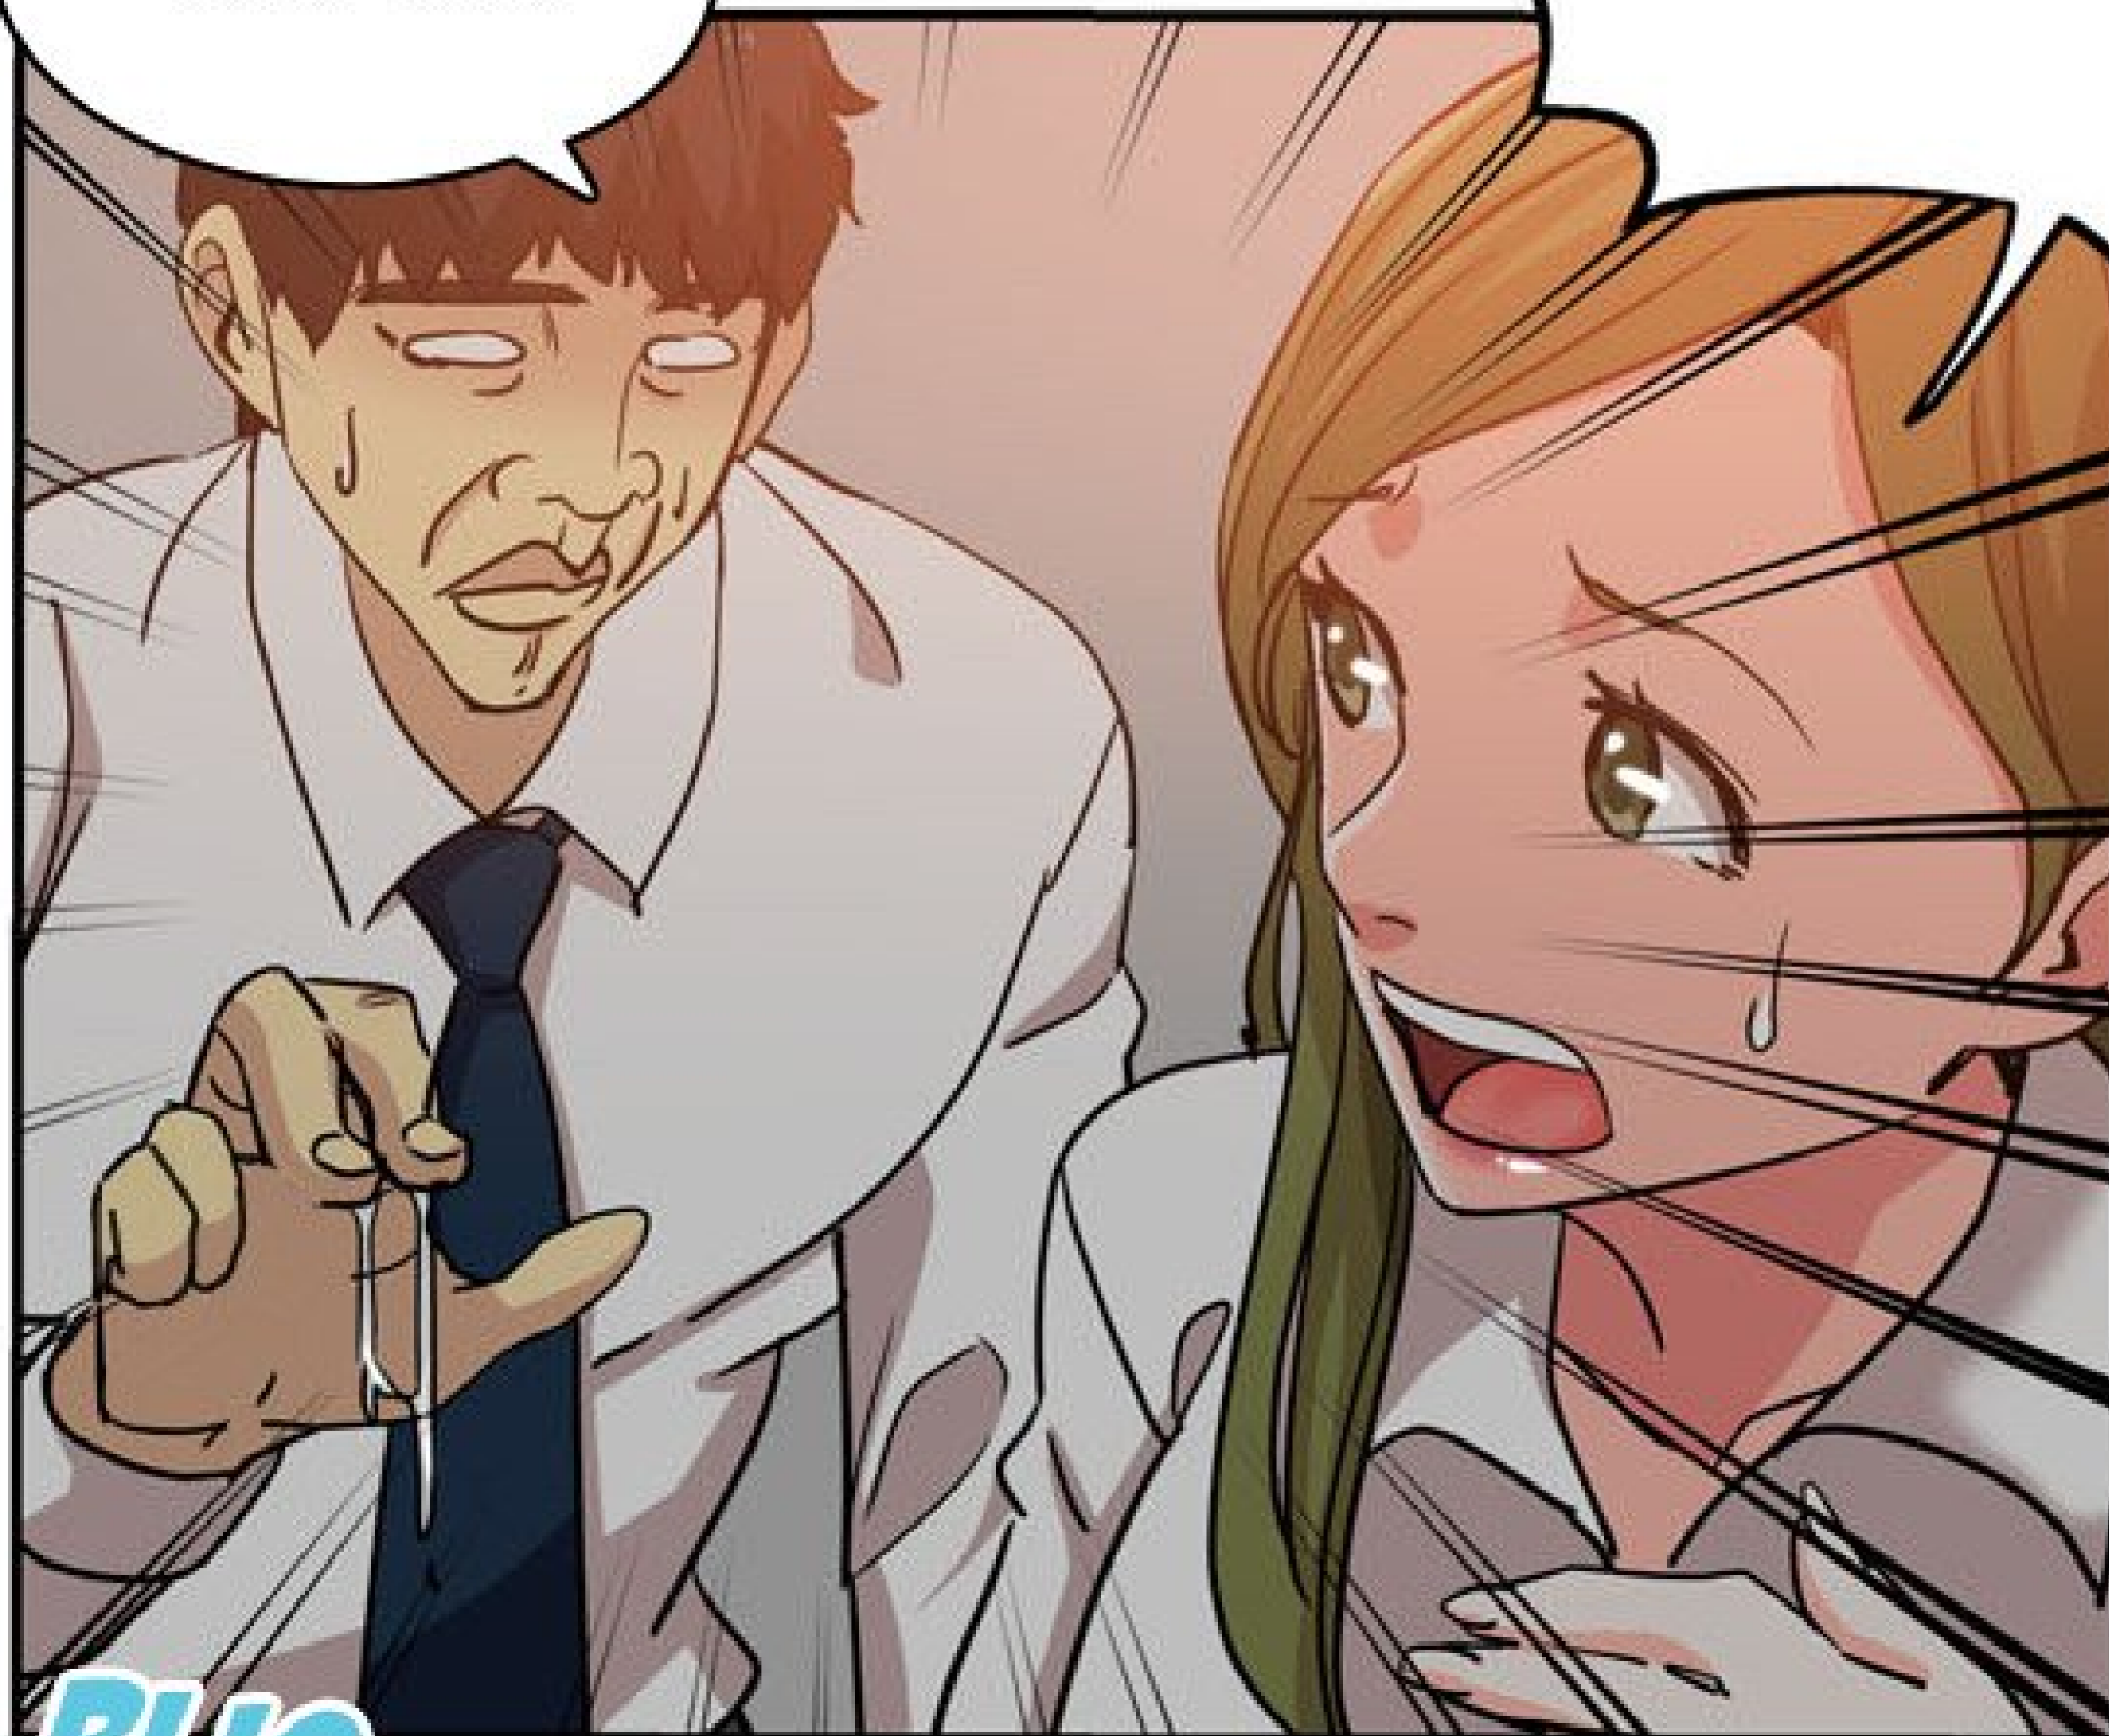

HAA

Q-QUI
ÊTES-VOUS ?!

JE... JE...