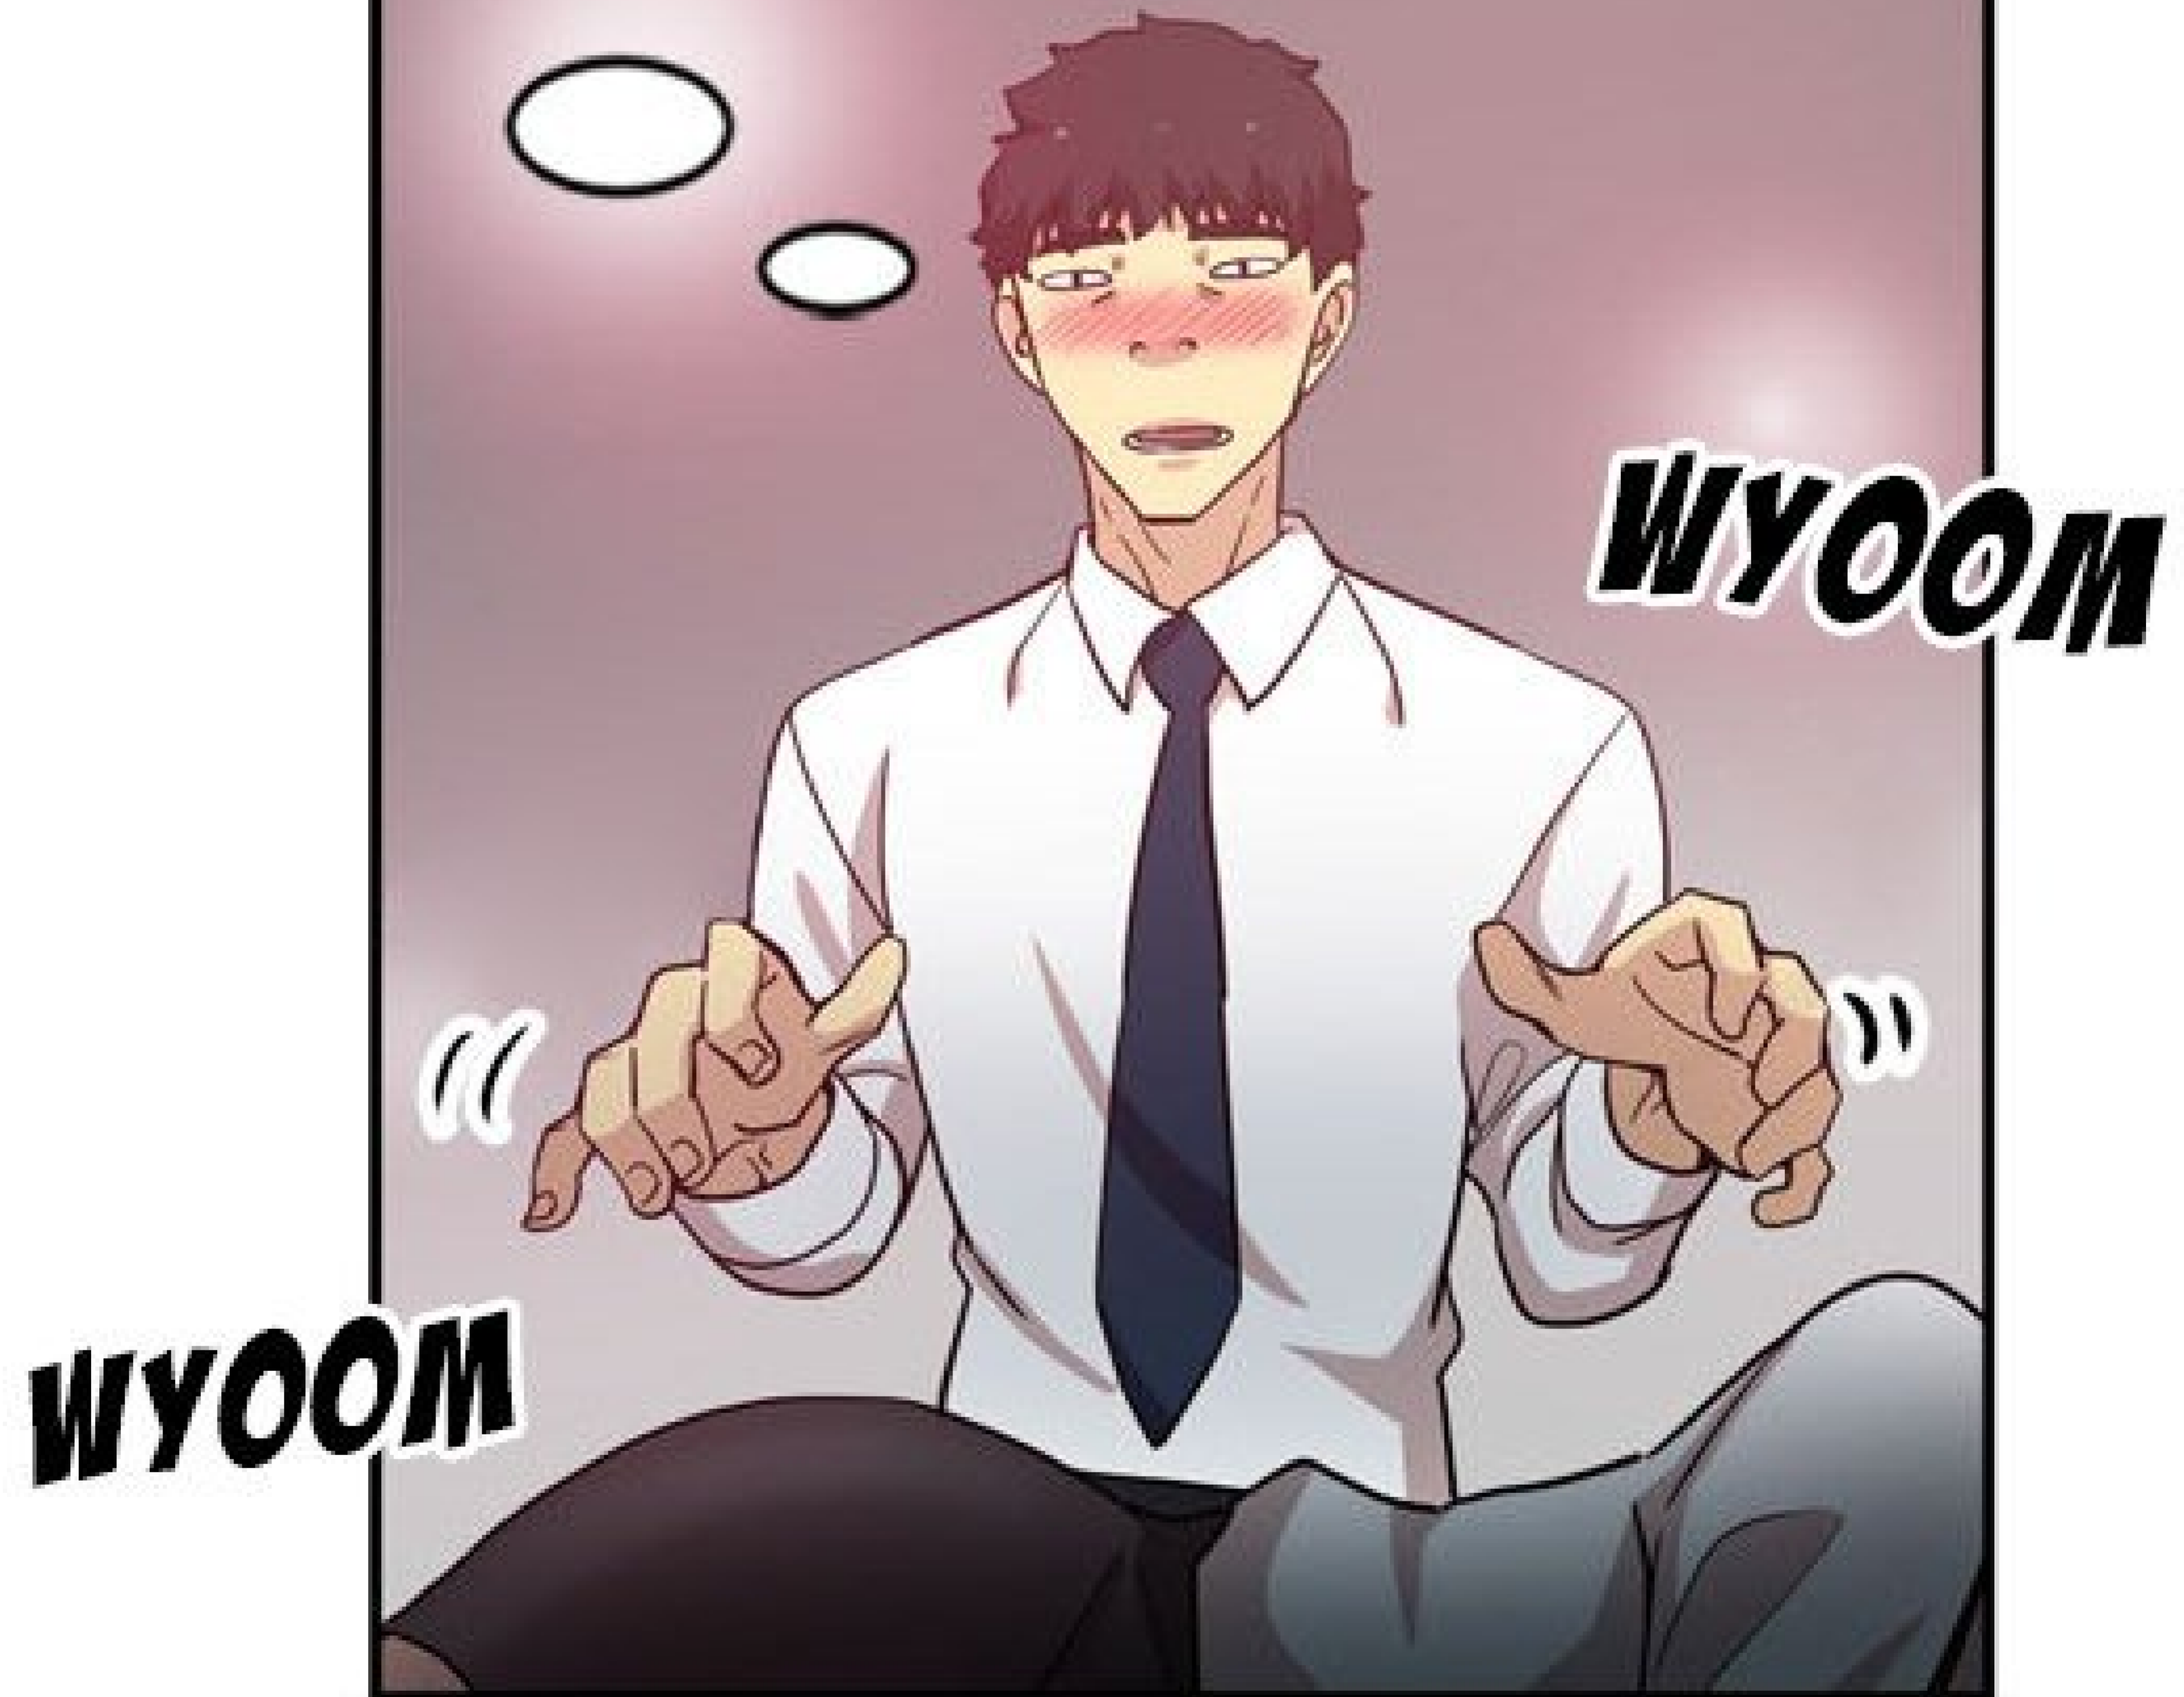

MASSAGE ? JE PEUX LE FAIRE. LA VIE ME SOURIT, EN CE MOMENT !