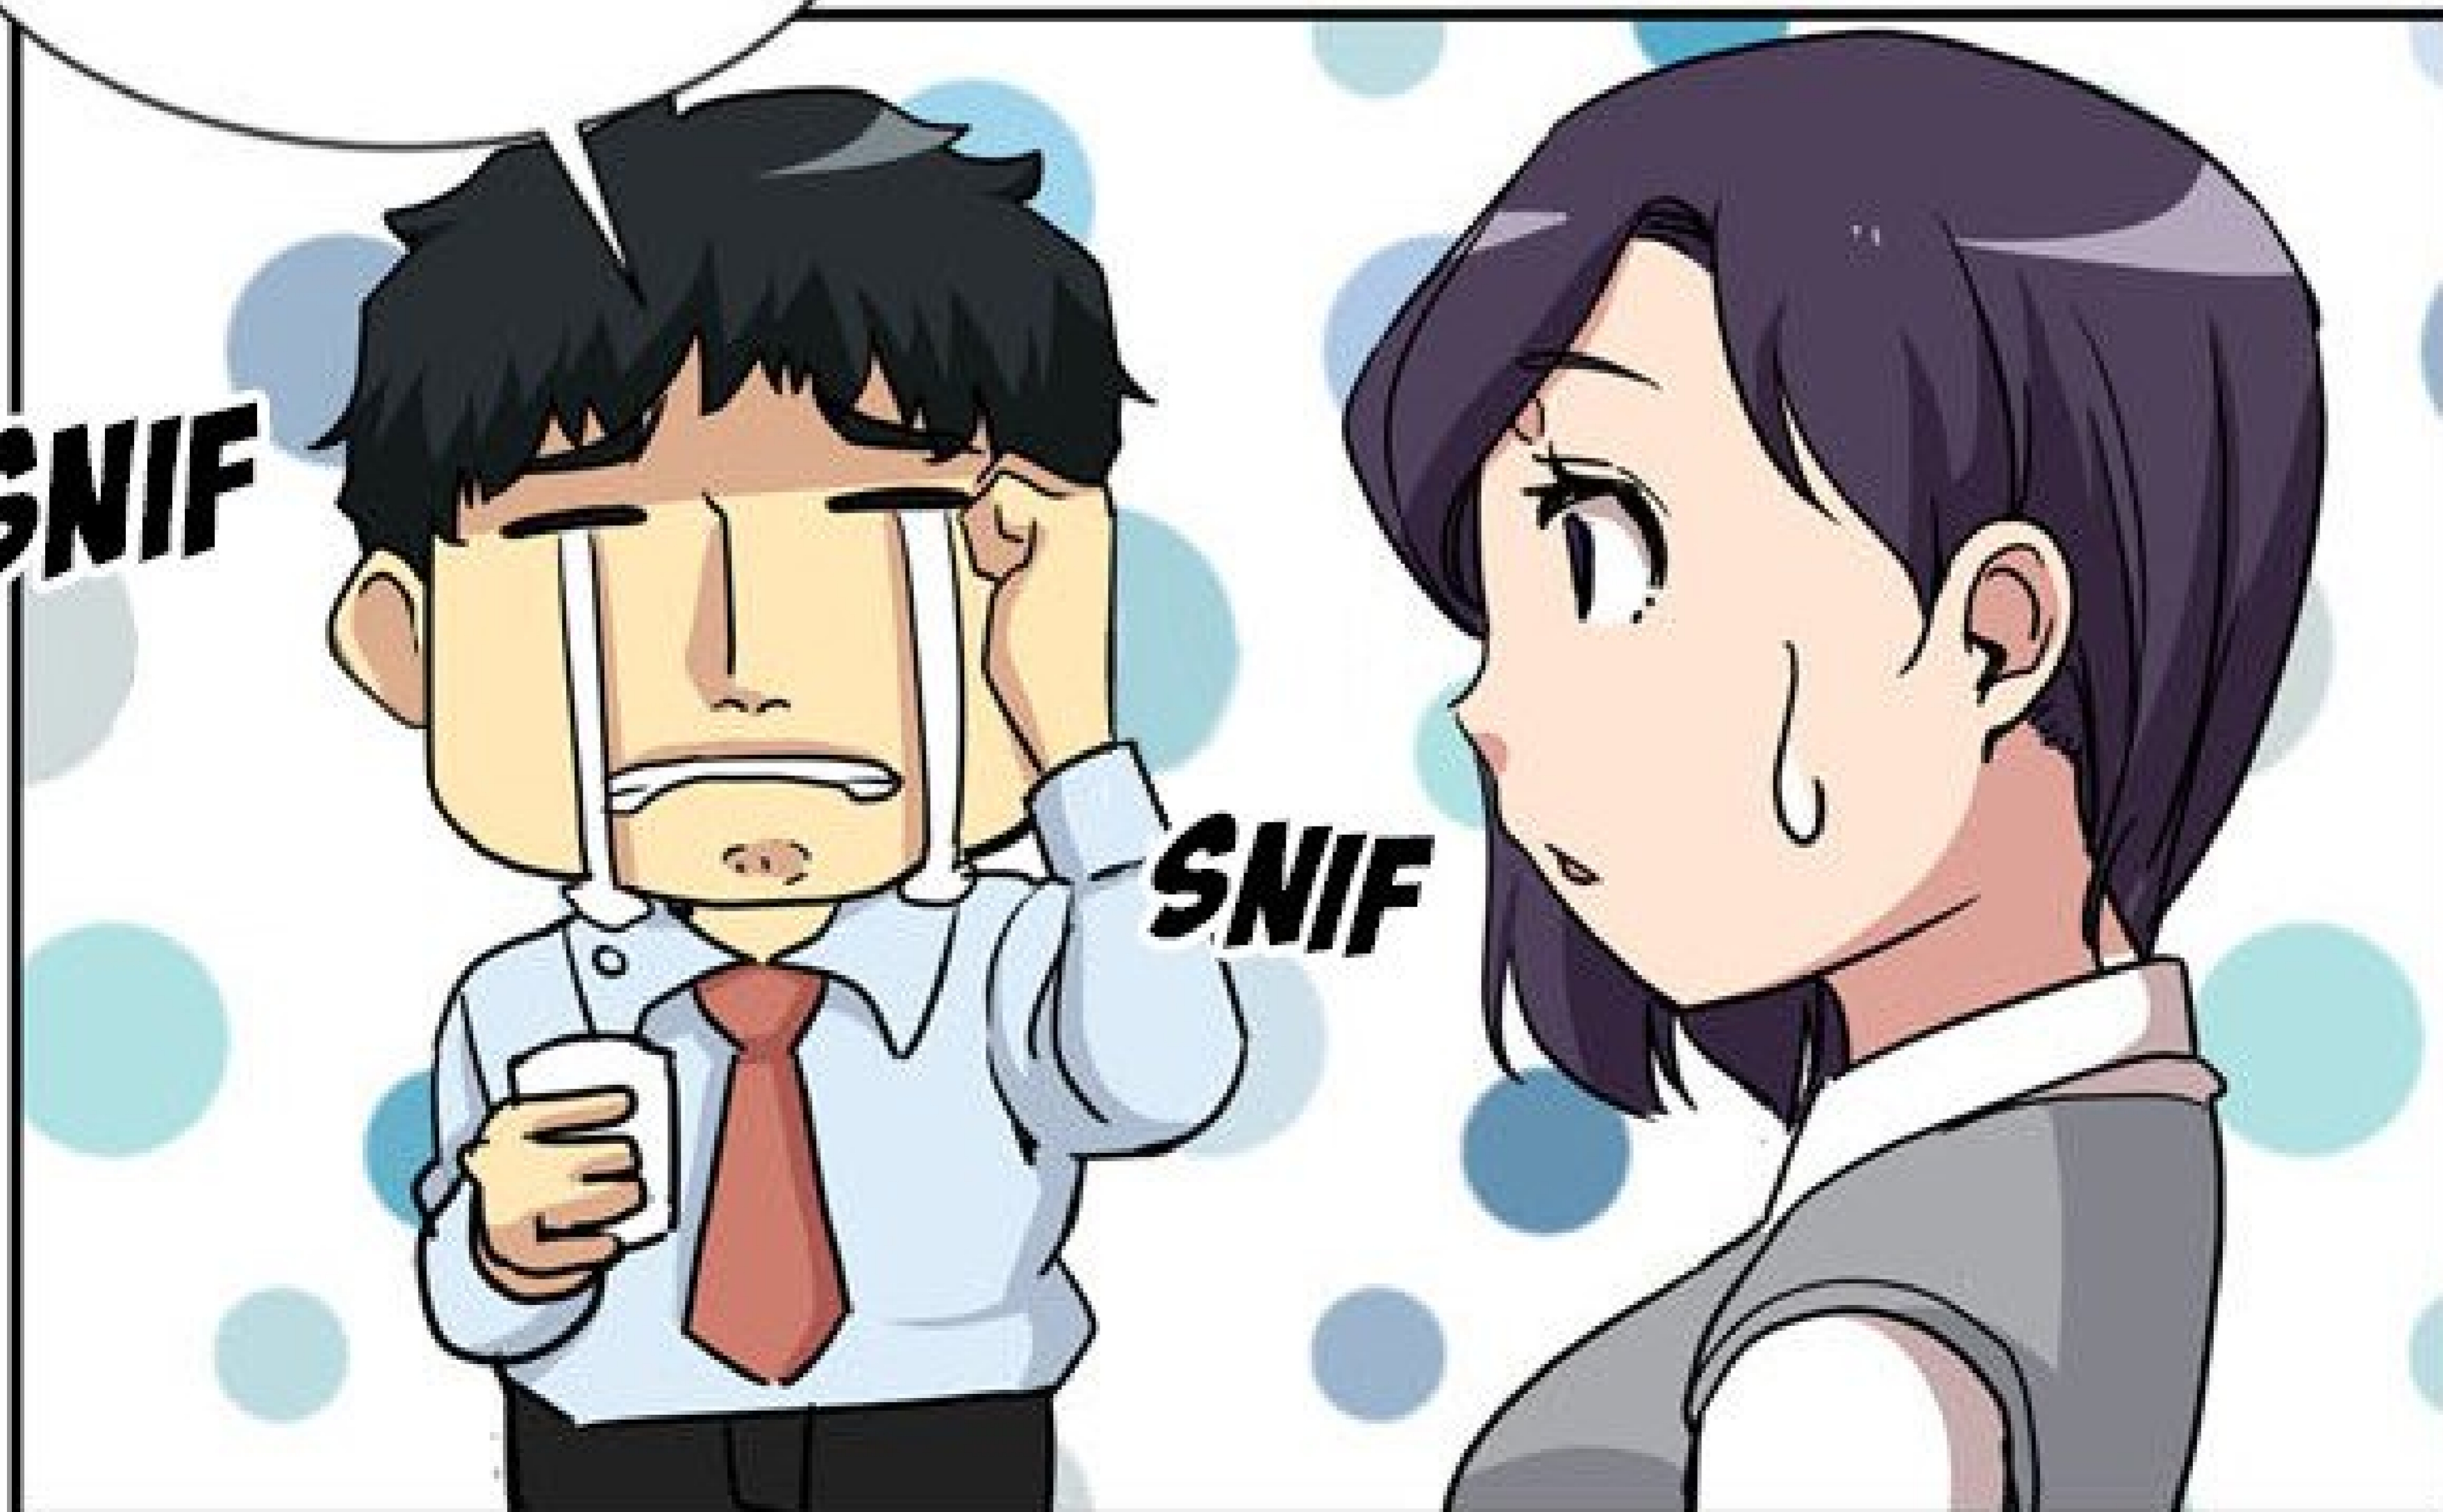

HÉLÈNE !

SNIF

SNIF