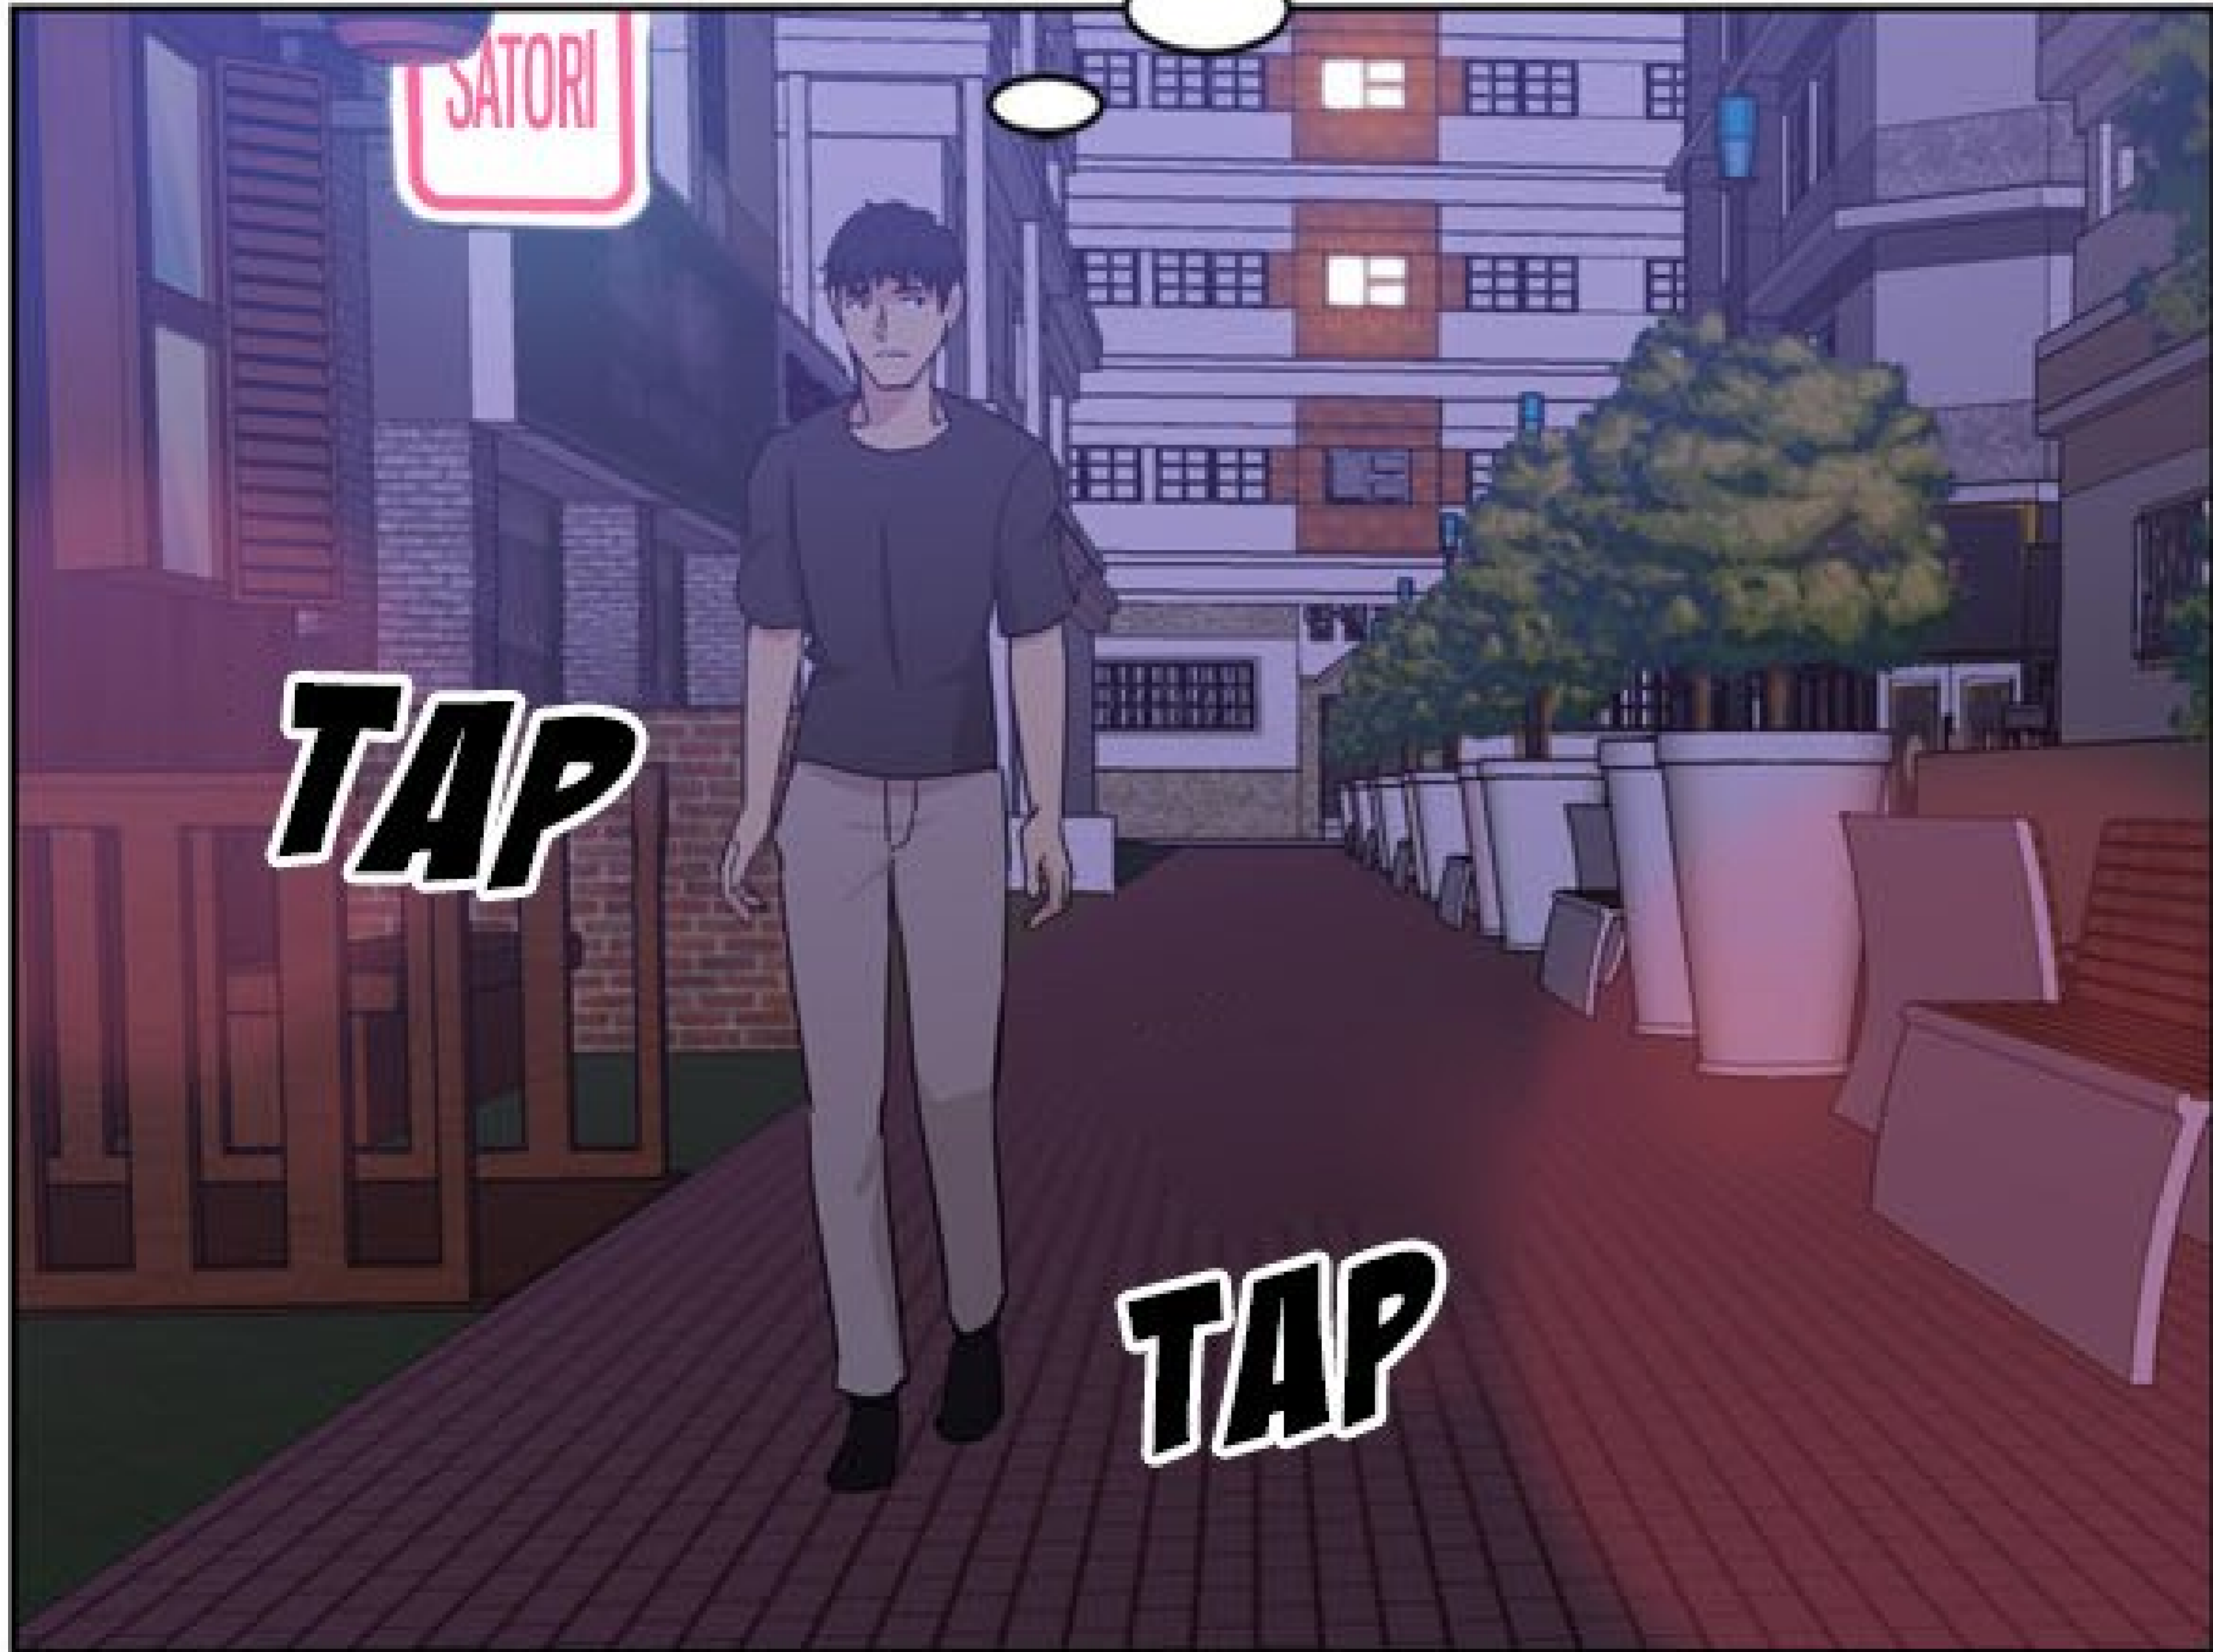

FAIT DES INDICES POUR LA
RETROUVER.