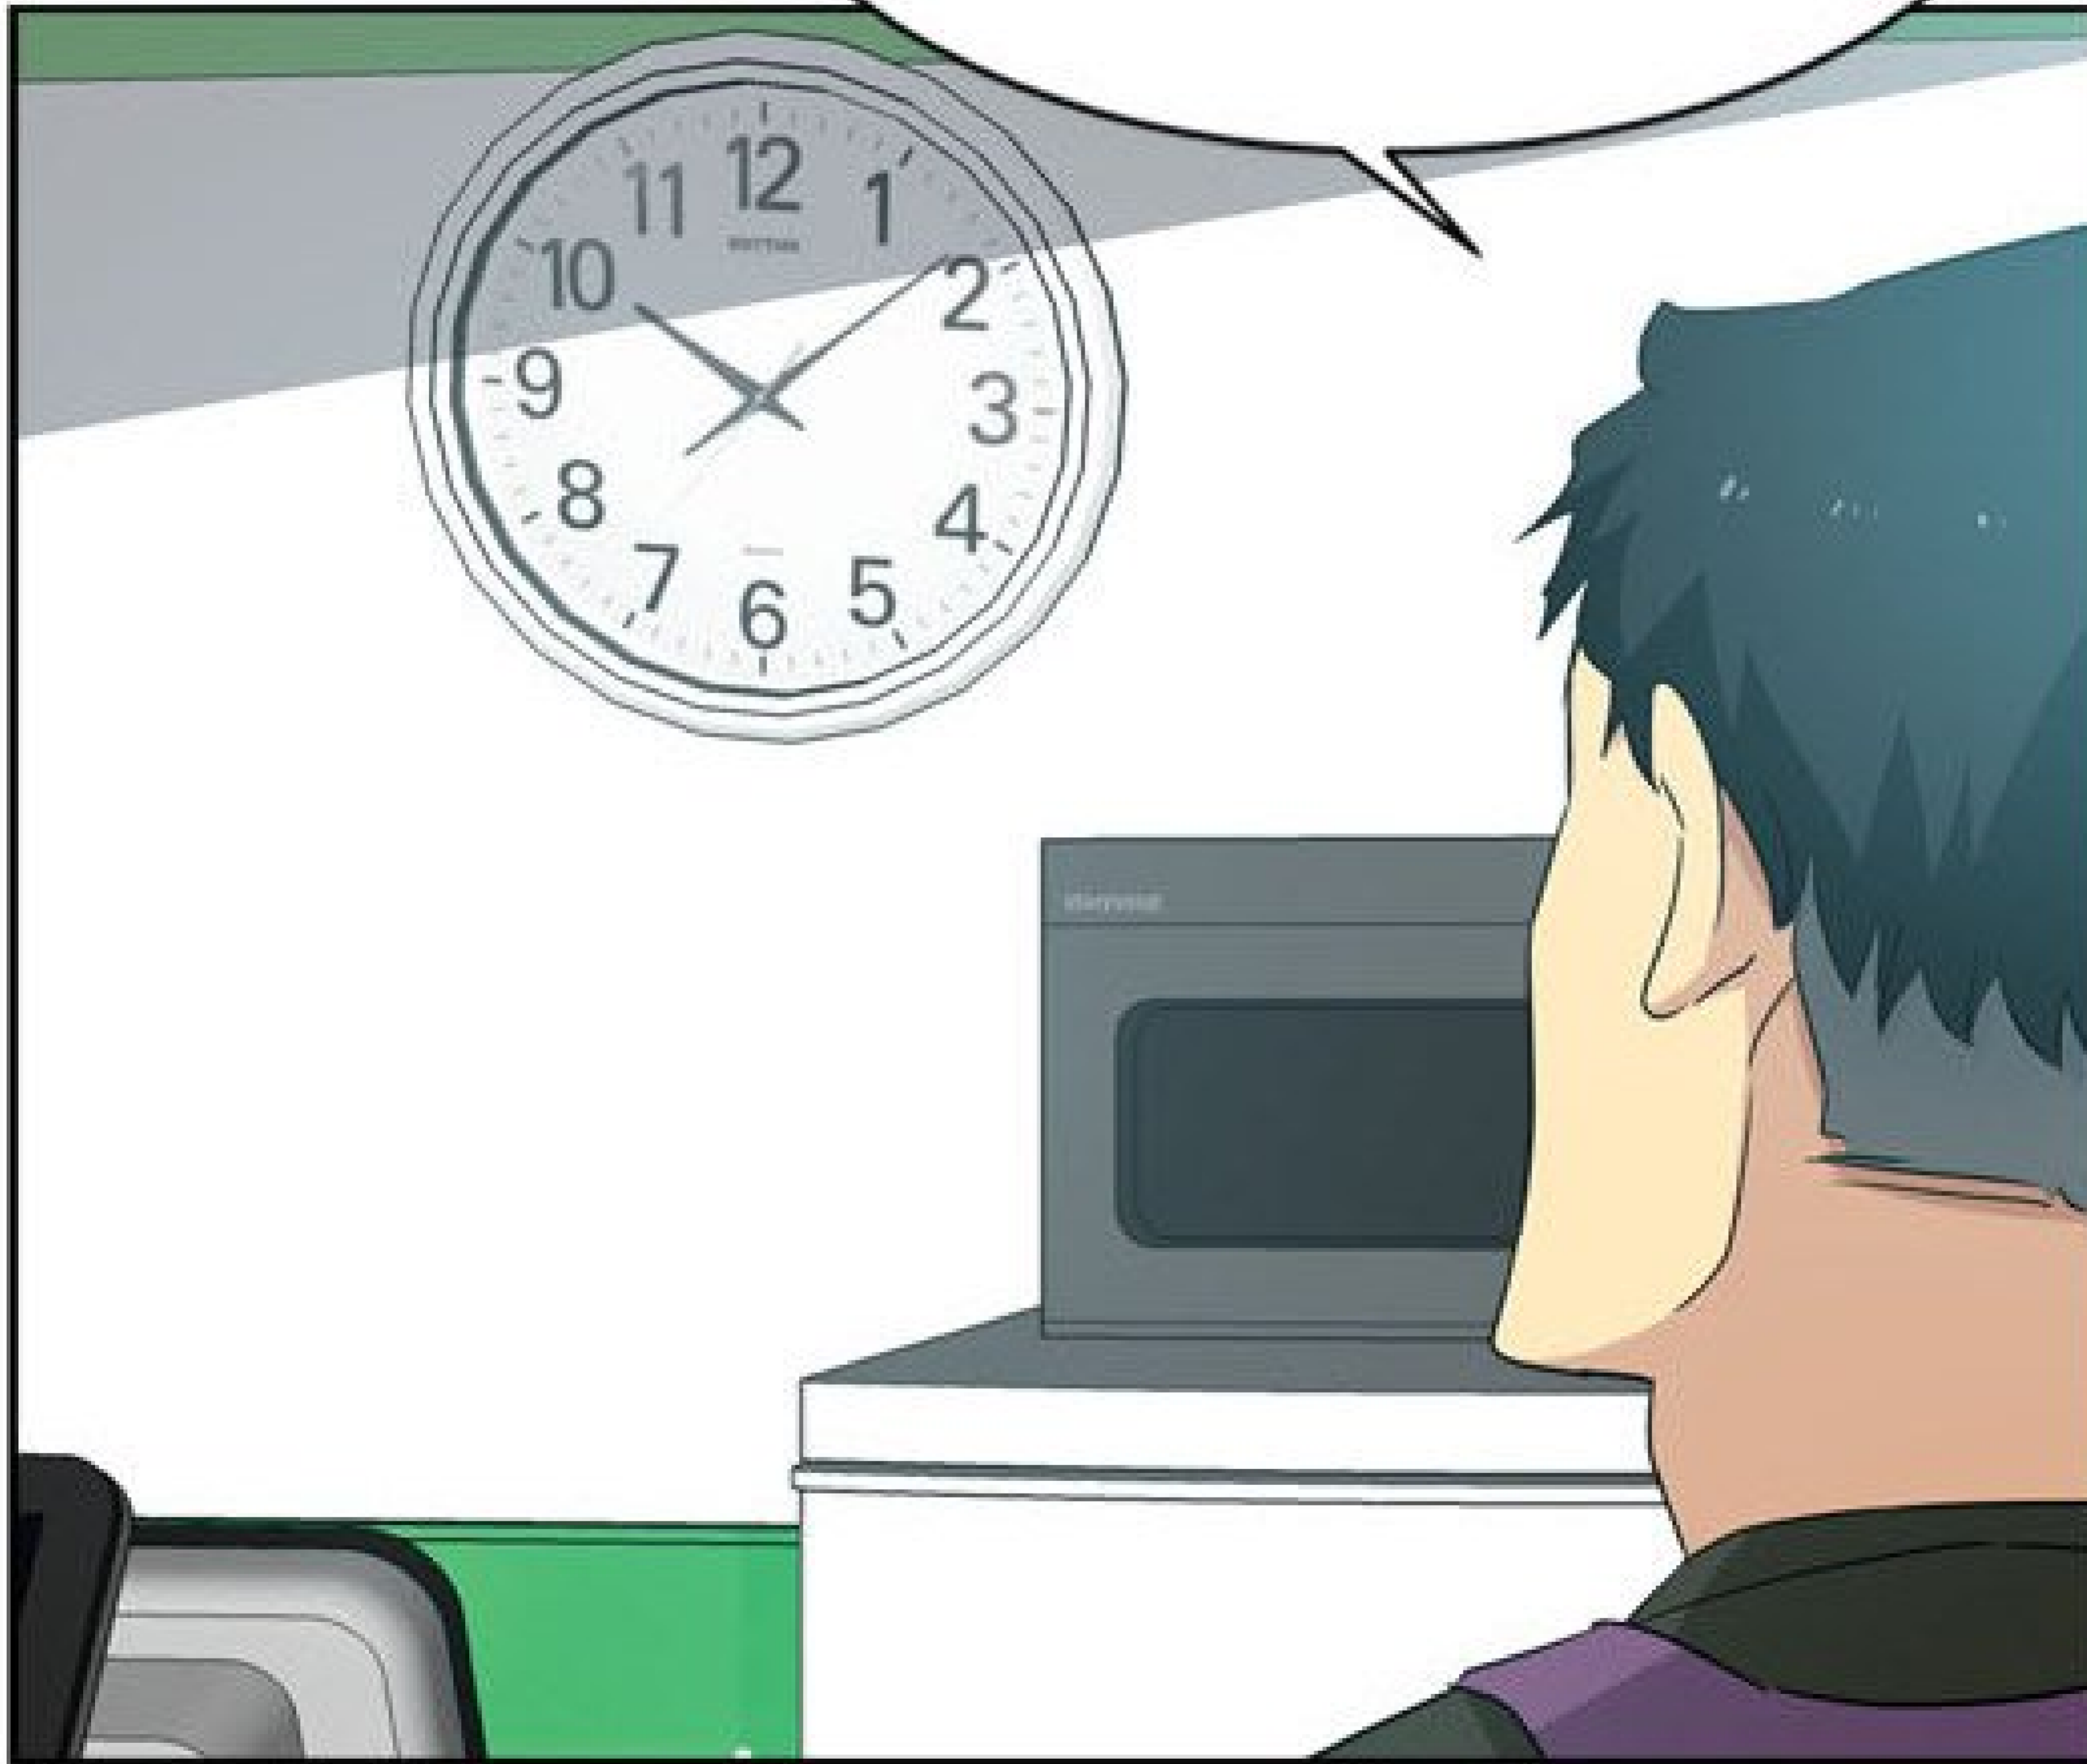

J'AI PRESQUE
FINI LE BOULOT, DE TOUTE
FAÇON...

CE N'EST PAS COMME SI JE POUVAIS SIMPLEMENT