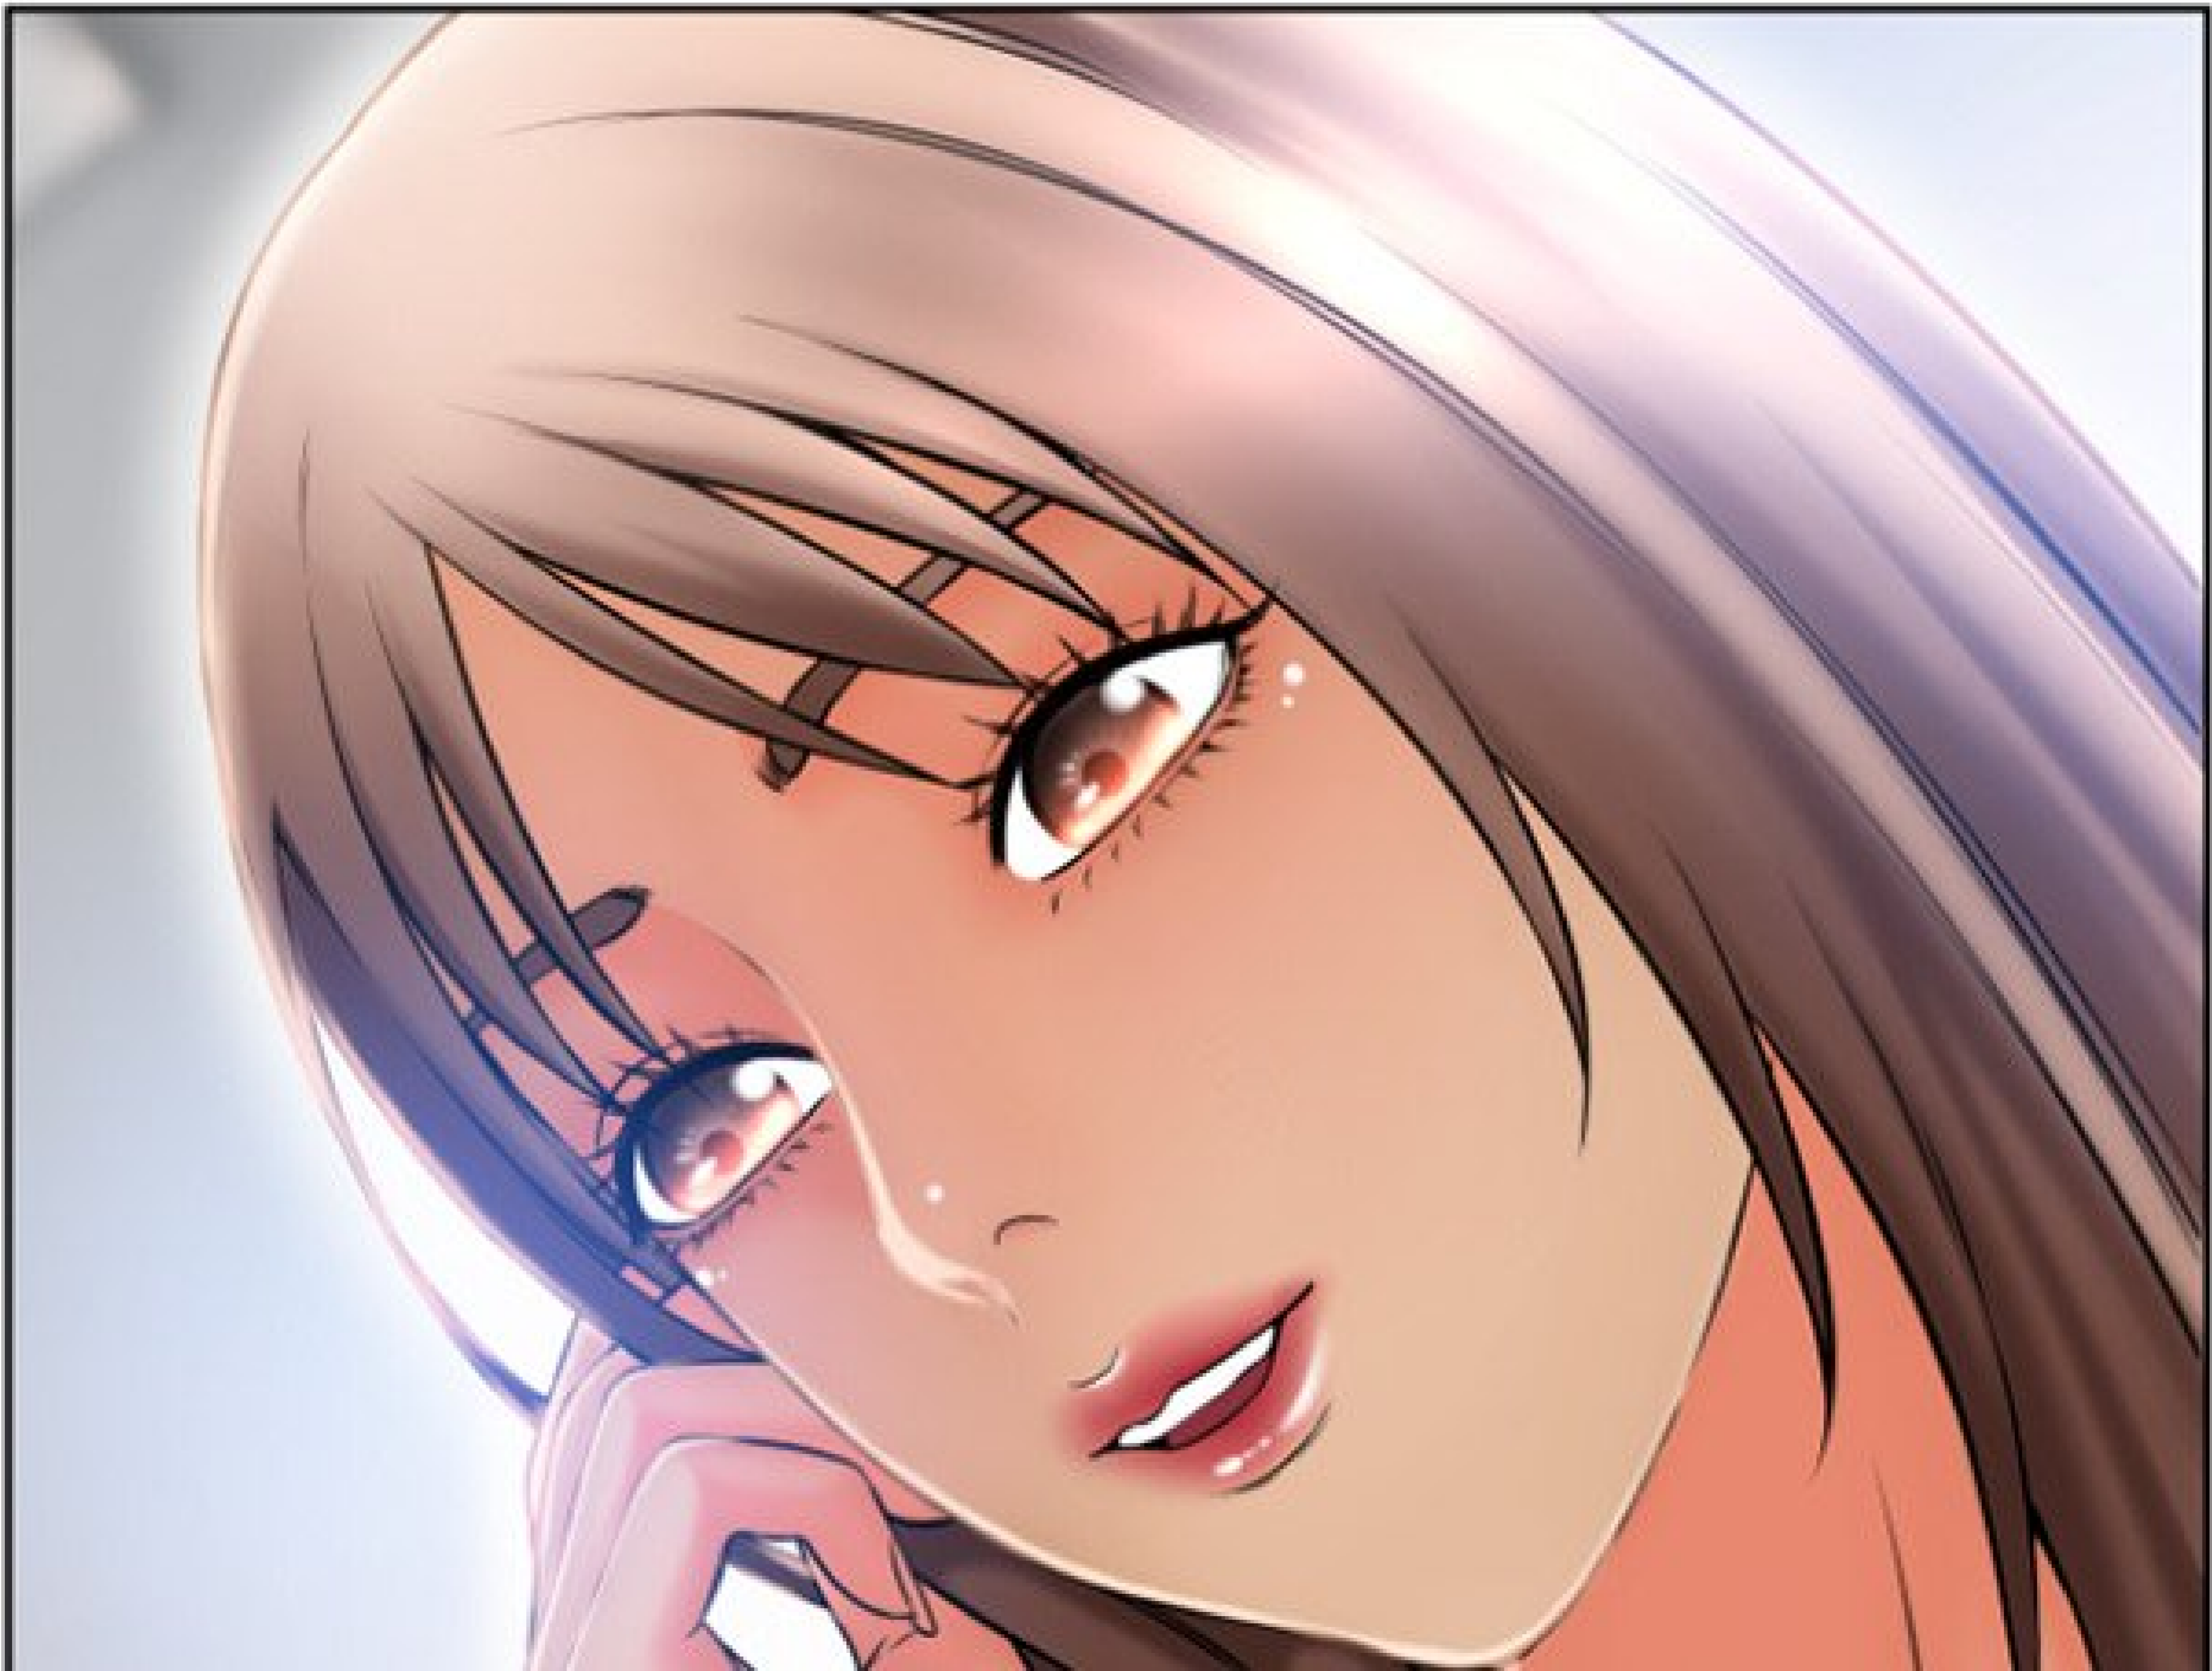

JE PARIE QU'ELLES ONT TOUTES
ENVIE DE REVOIR RUKYUNG.