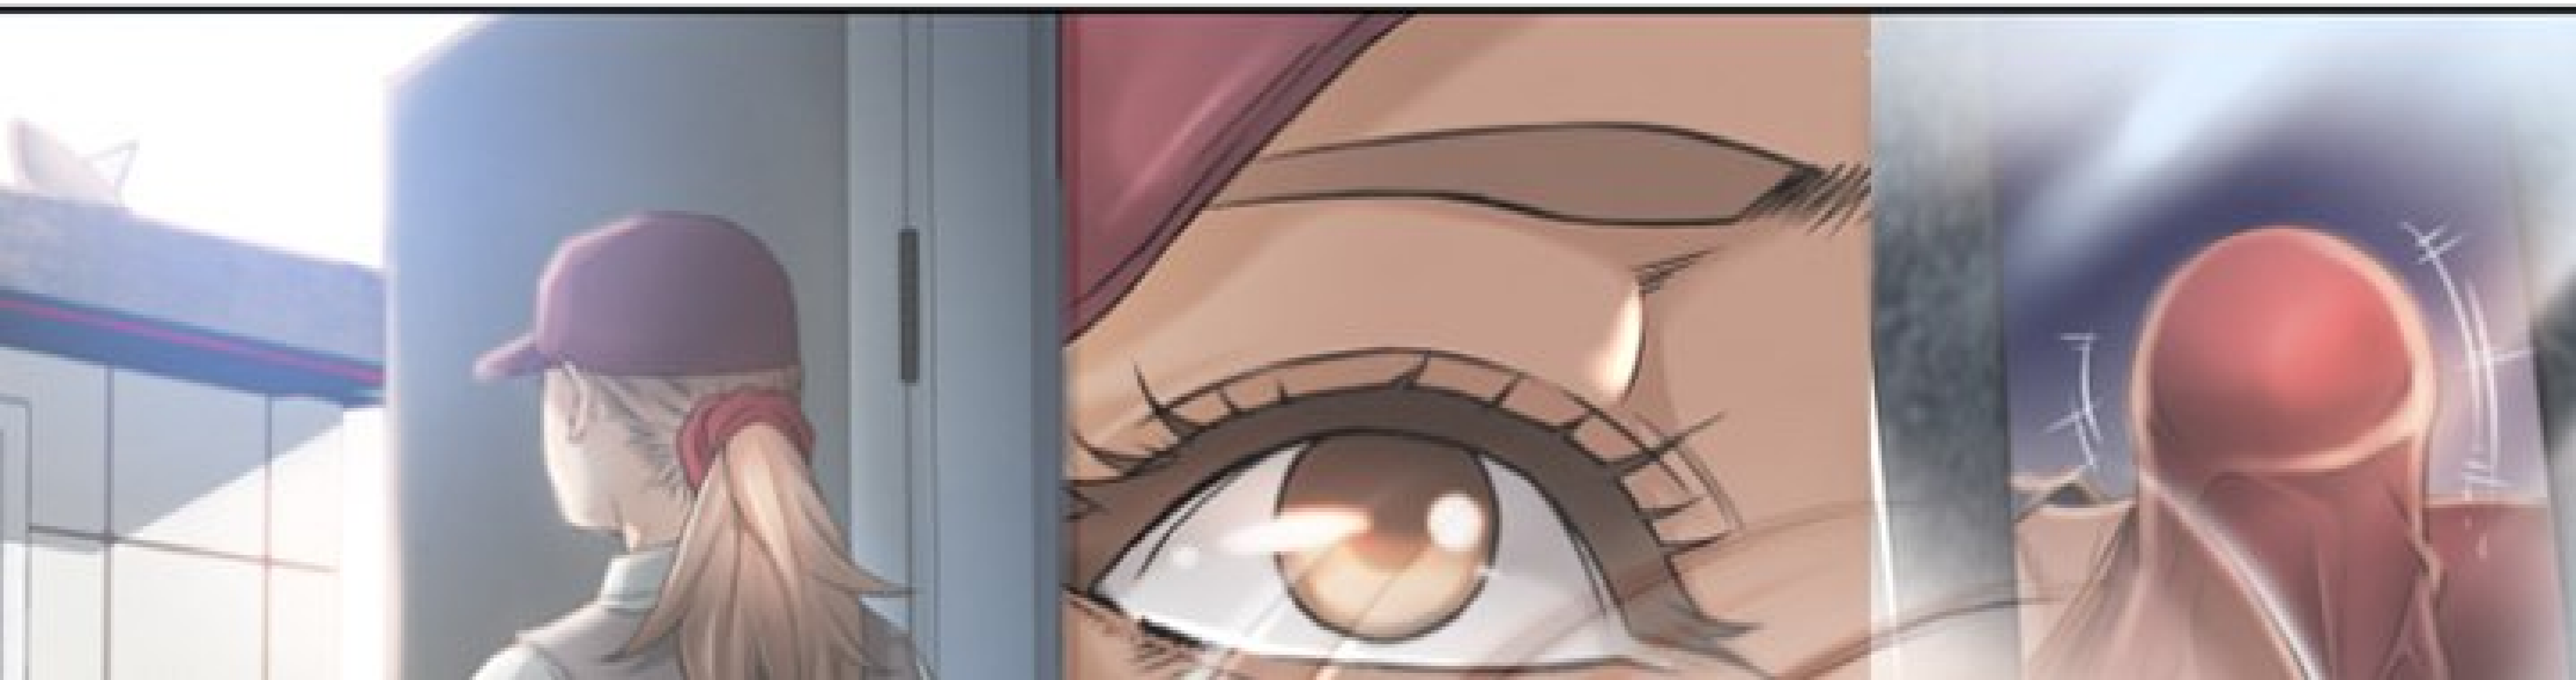

JE N'AI PAS FINI PAR LE
RENCONTRER PAR ACCIDENT.