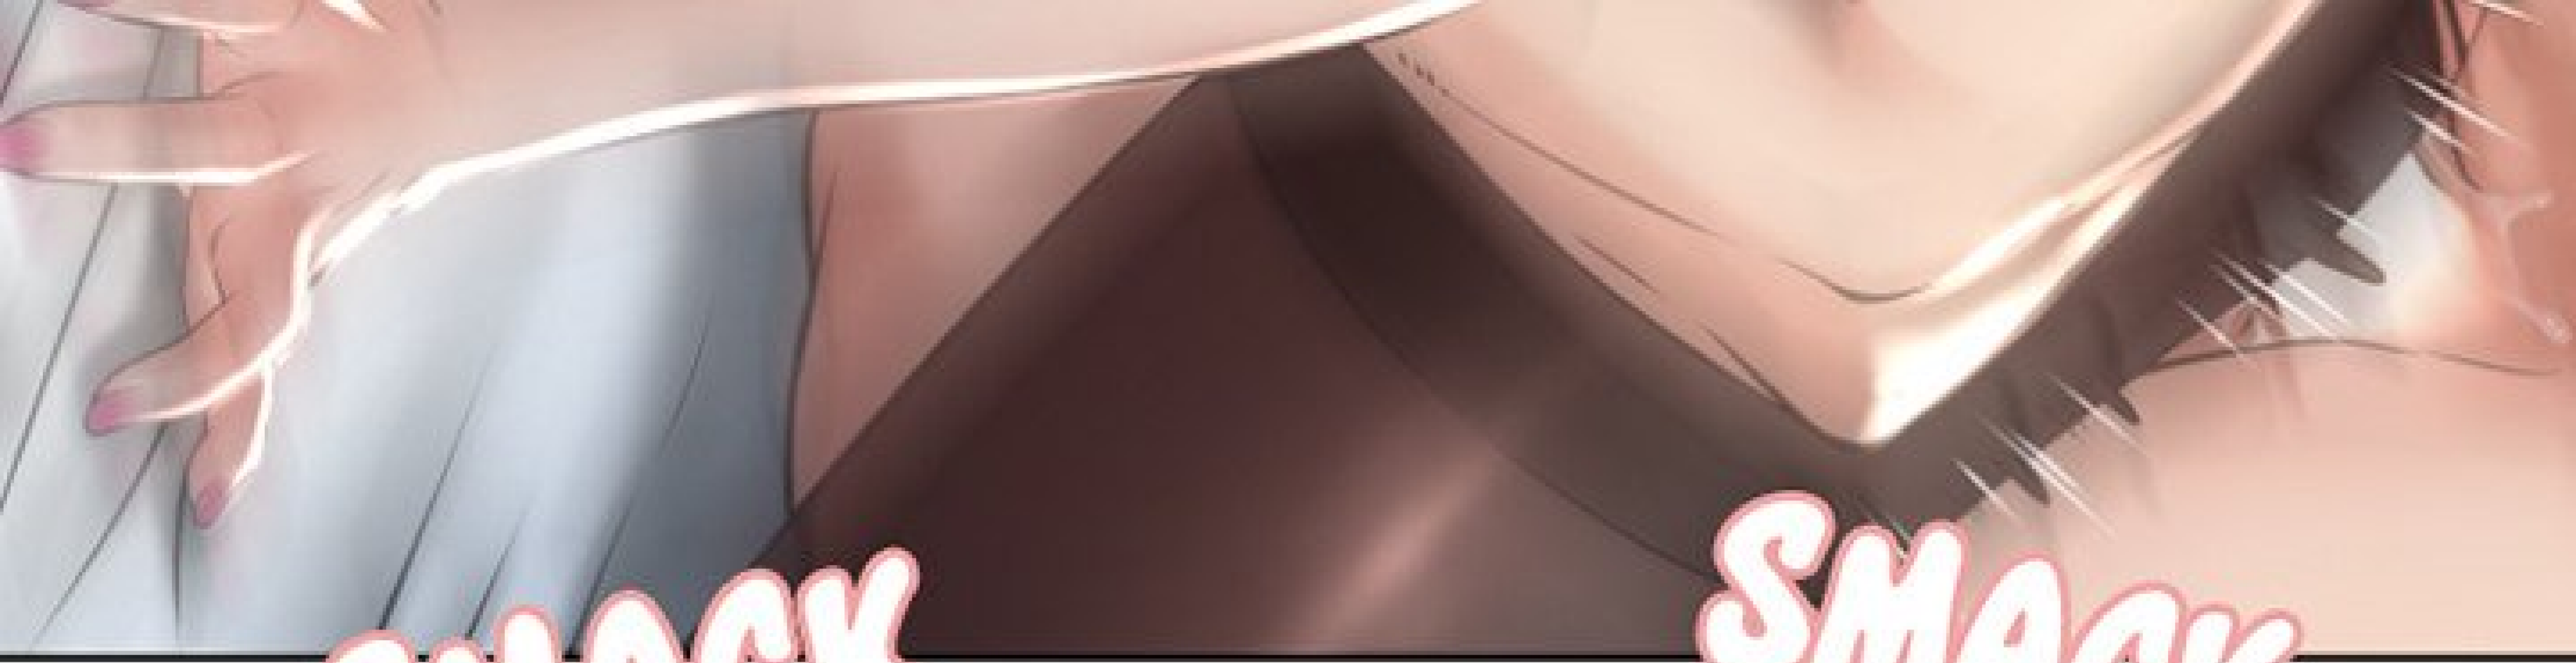

SMACK

SMACK

JE SERAI TOUJOURS
À TES CÔTÉS, RUKYUNG...!

AAH