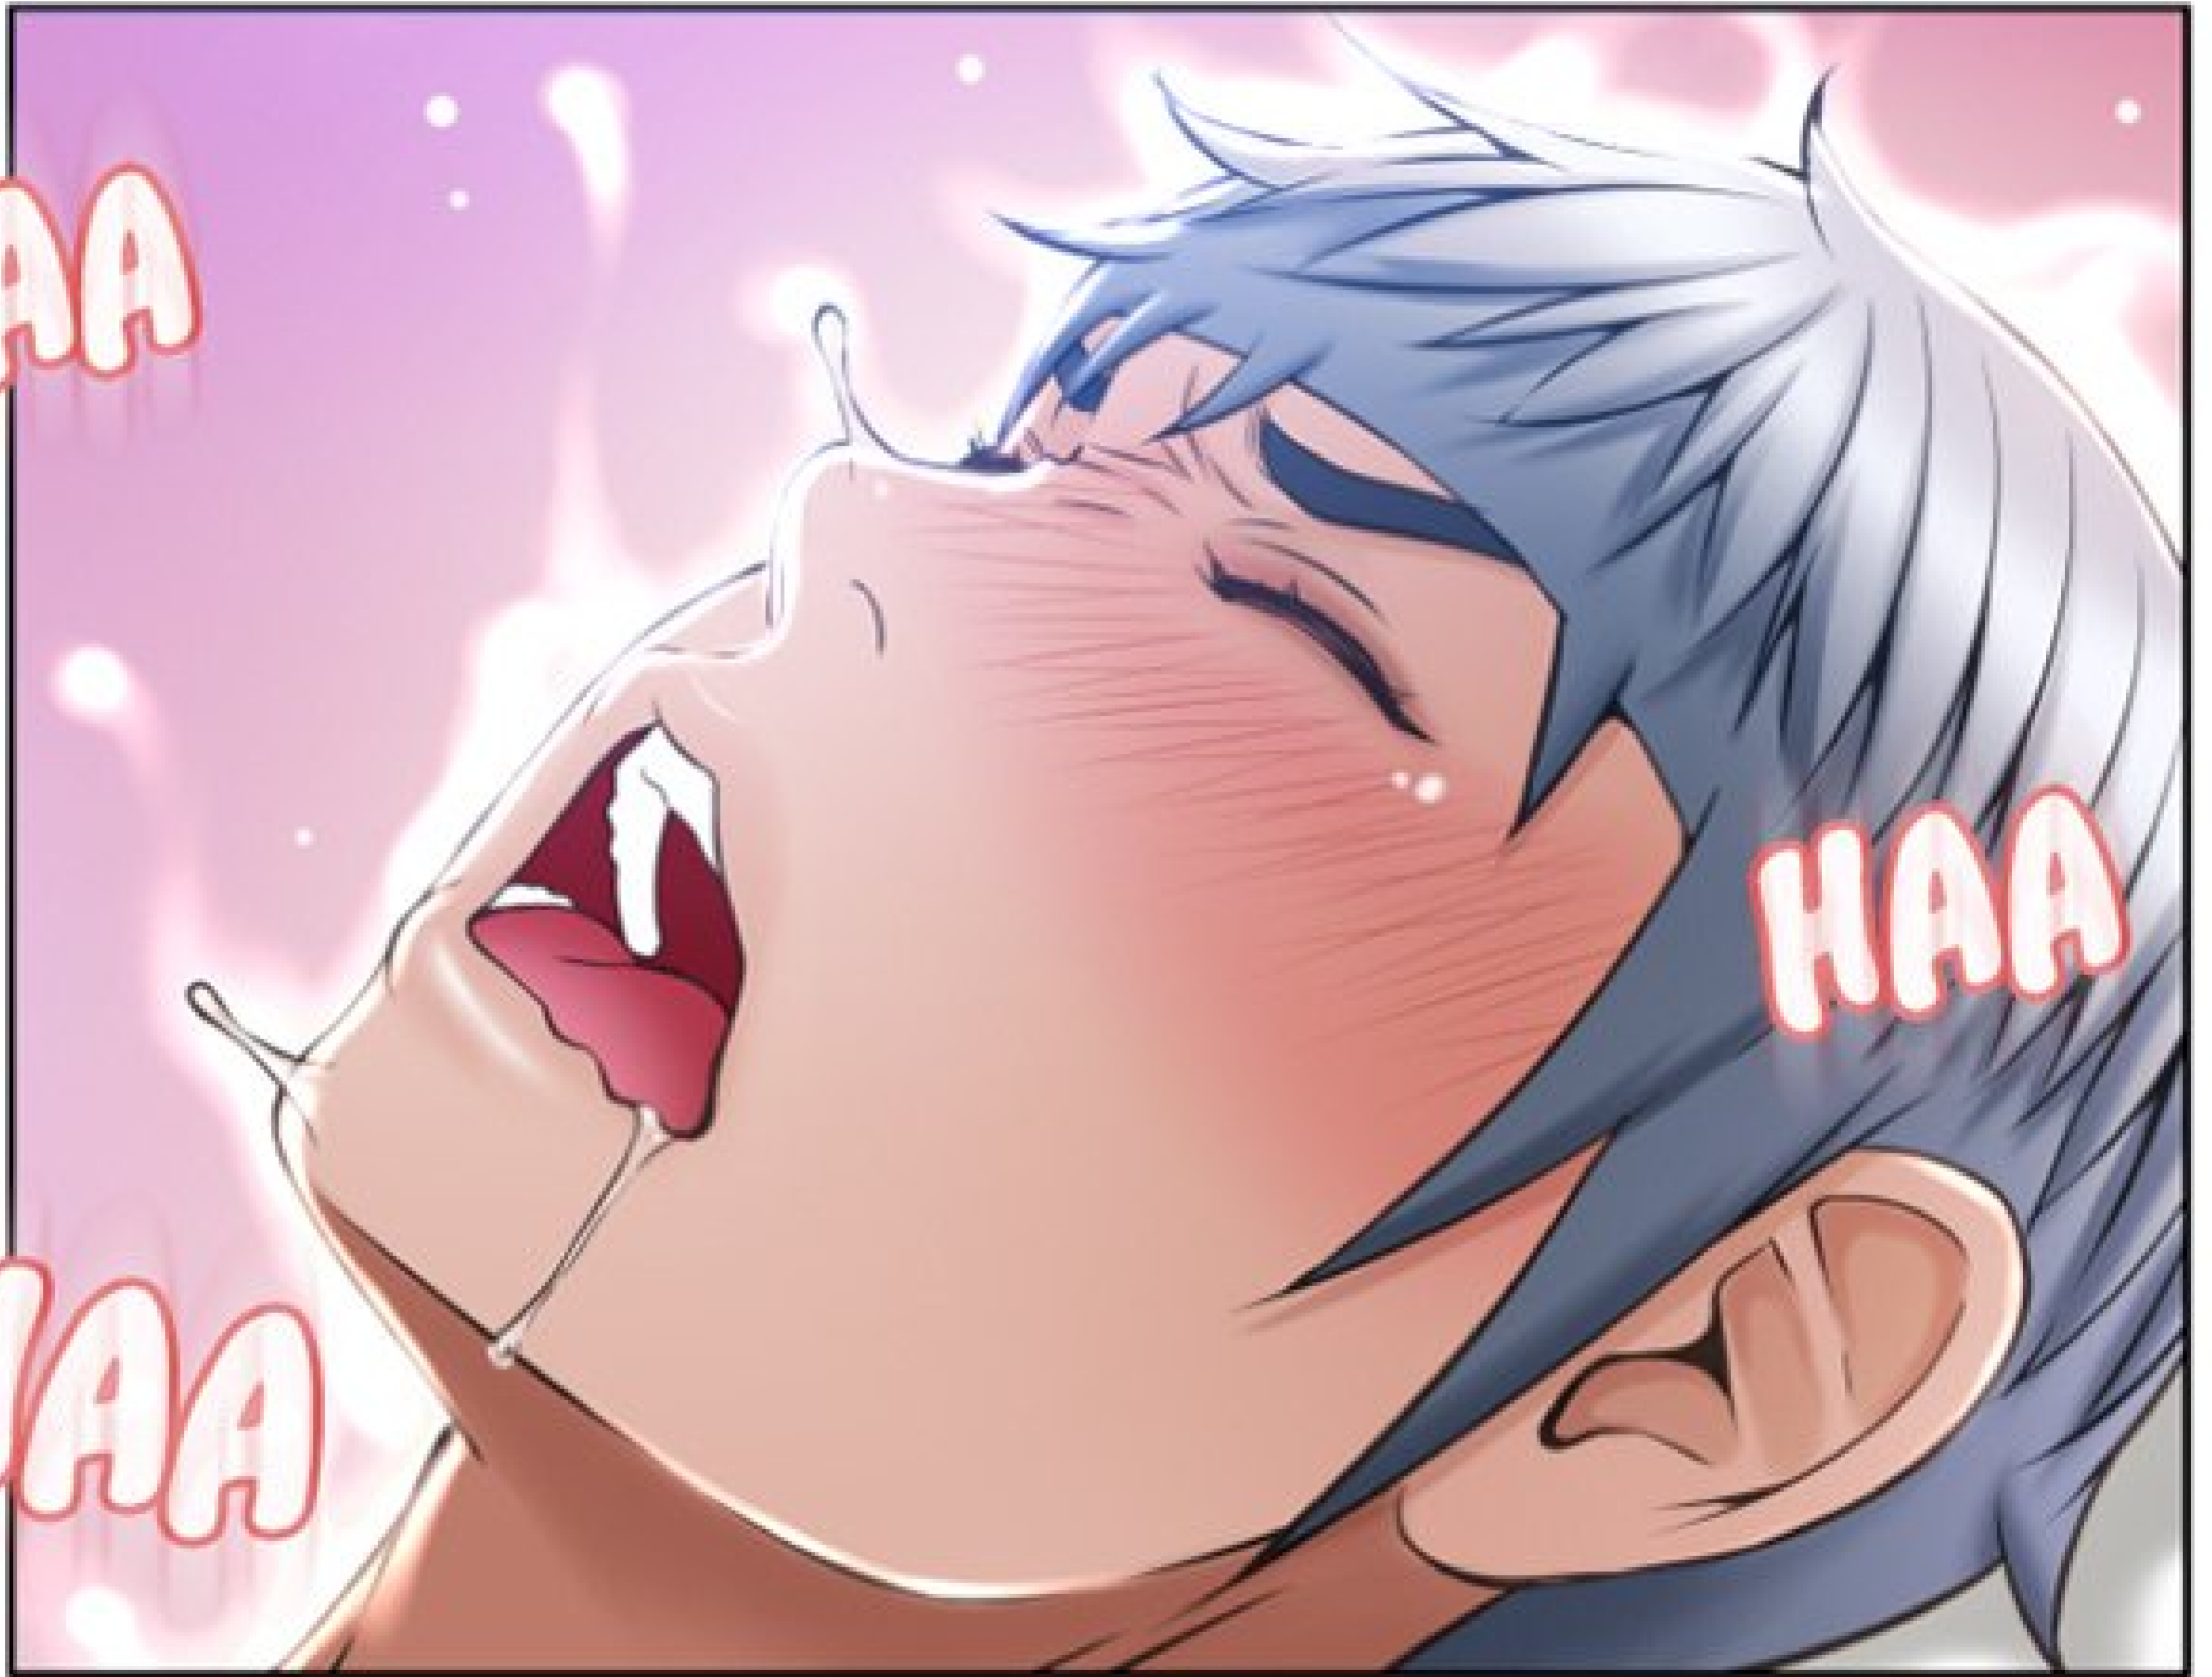

HAA

HAA

HAA

HAA