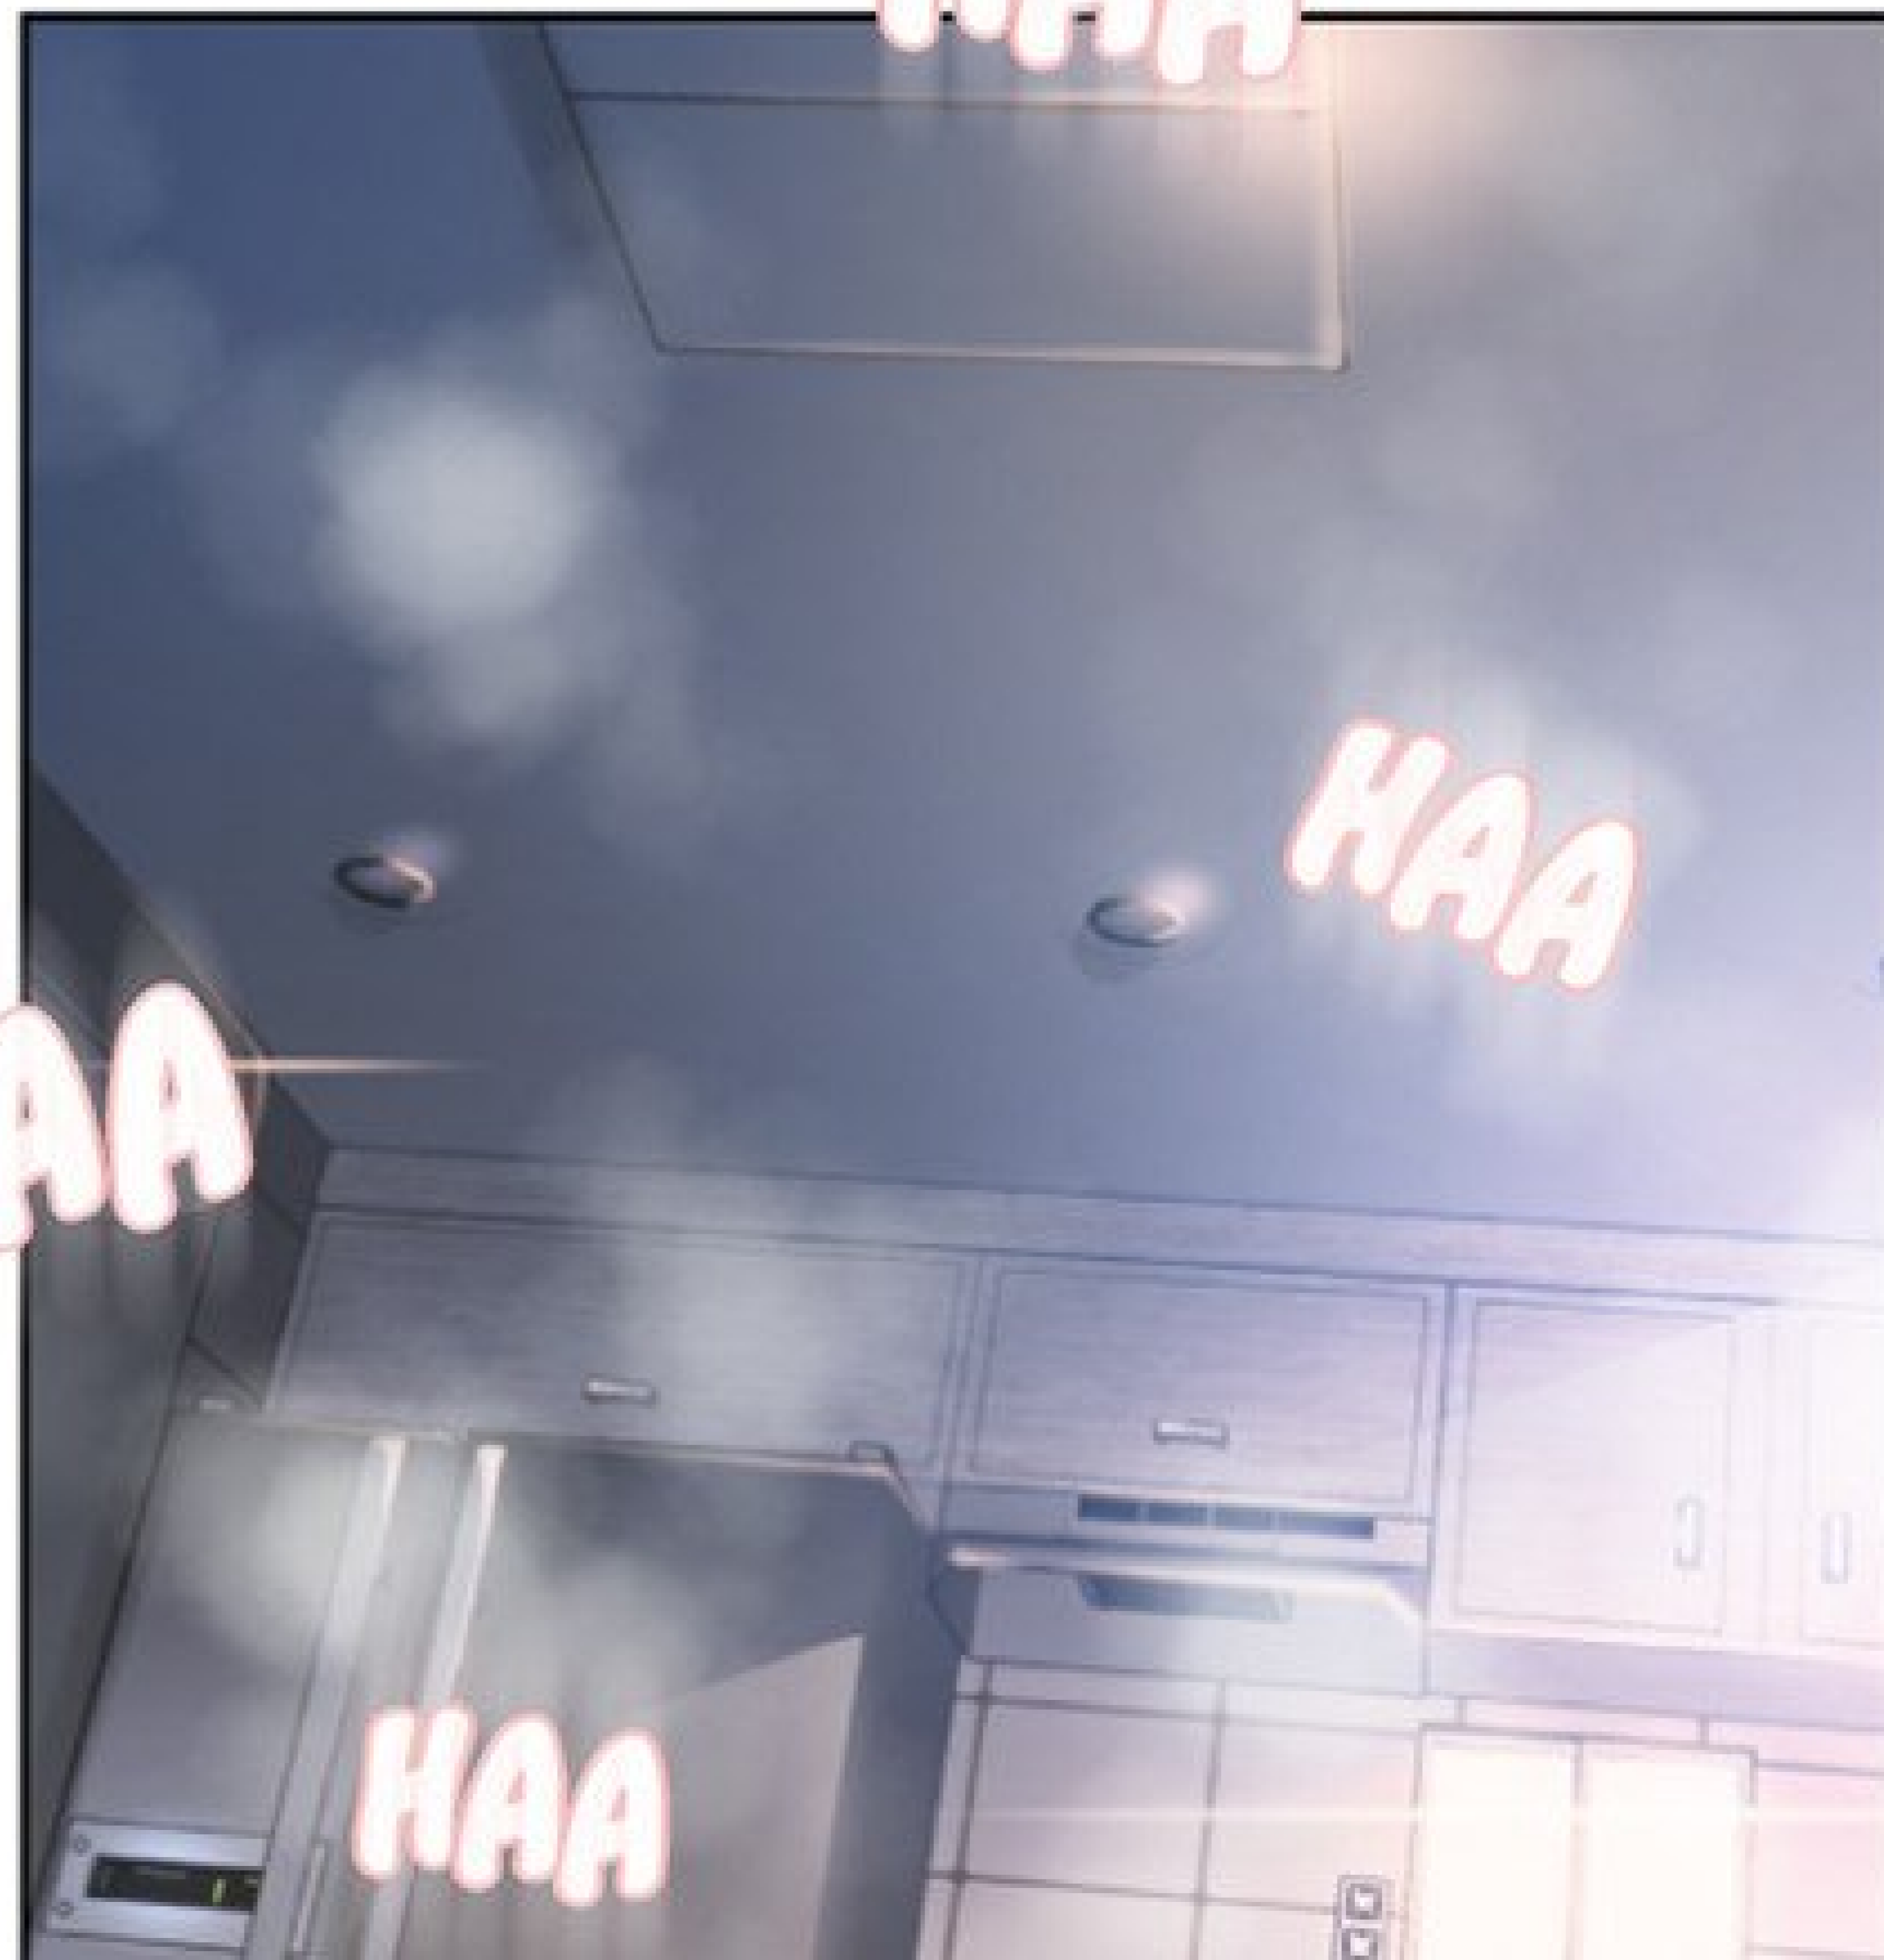

AH...
TU BANDES
DÉJÀ...

HAA

HAA

HAA

HAA