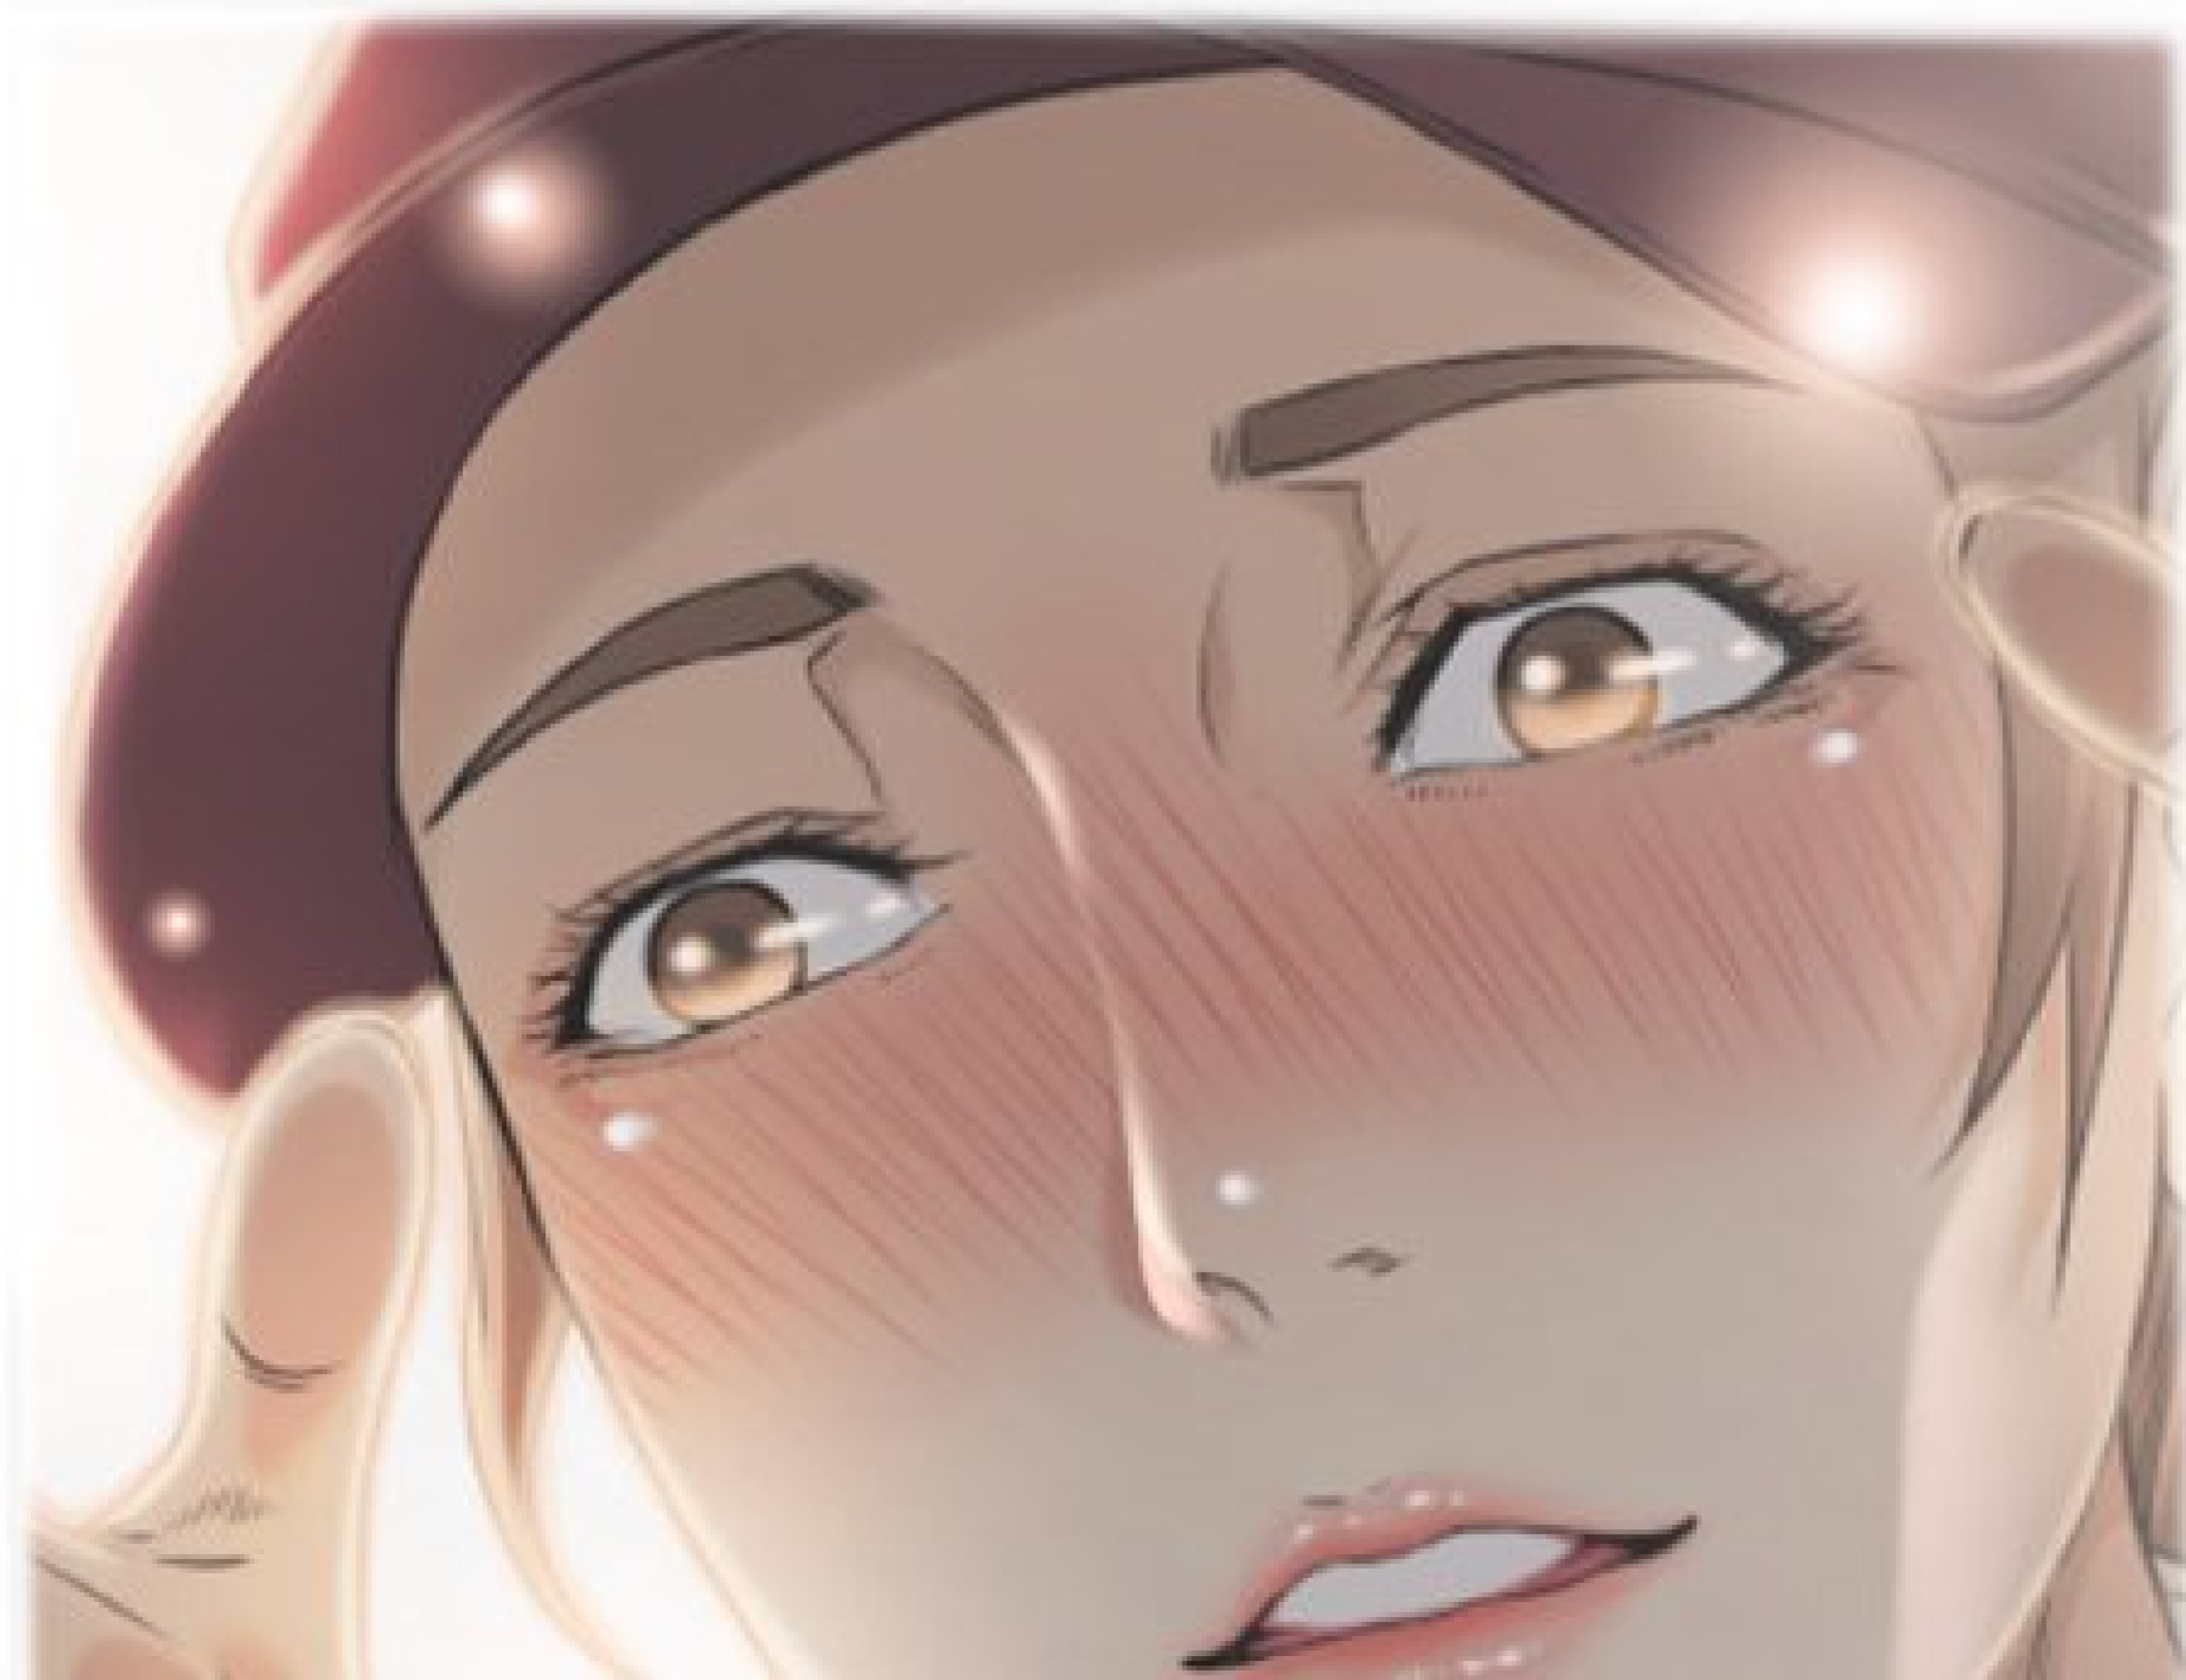

IL Y AVAIT UN POUVOIR MYSTÉRIEUX...