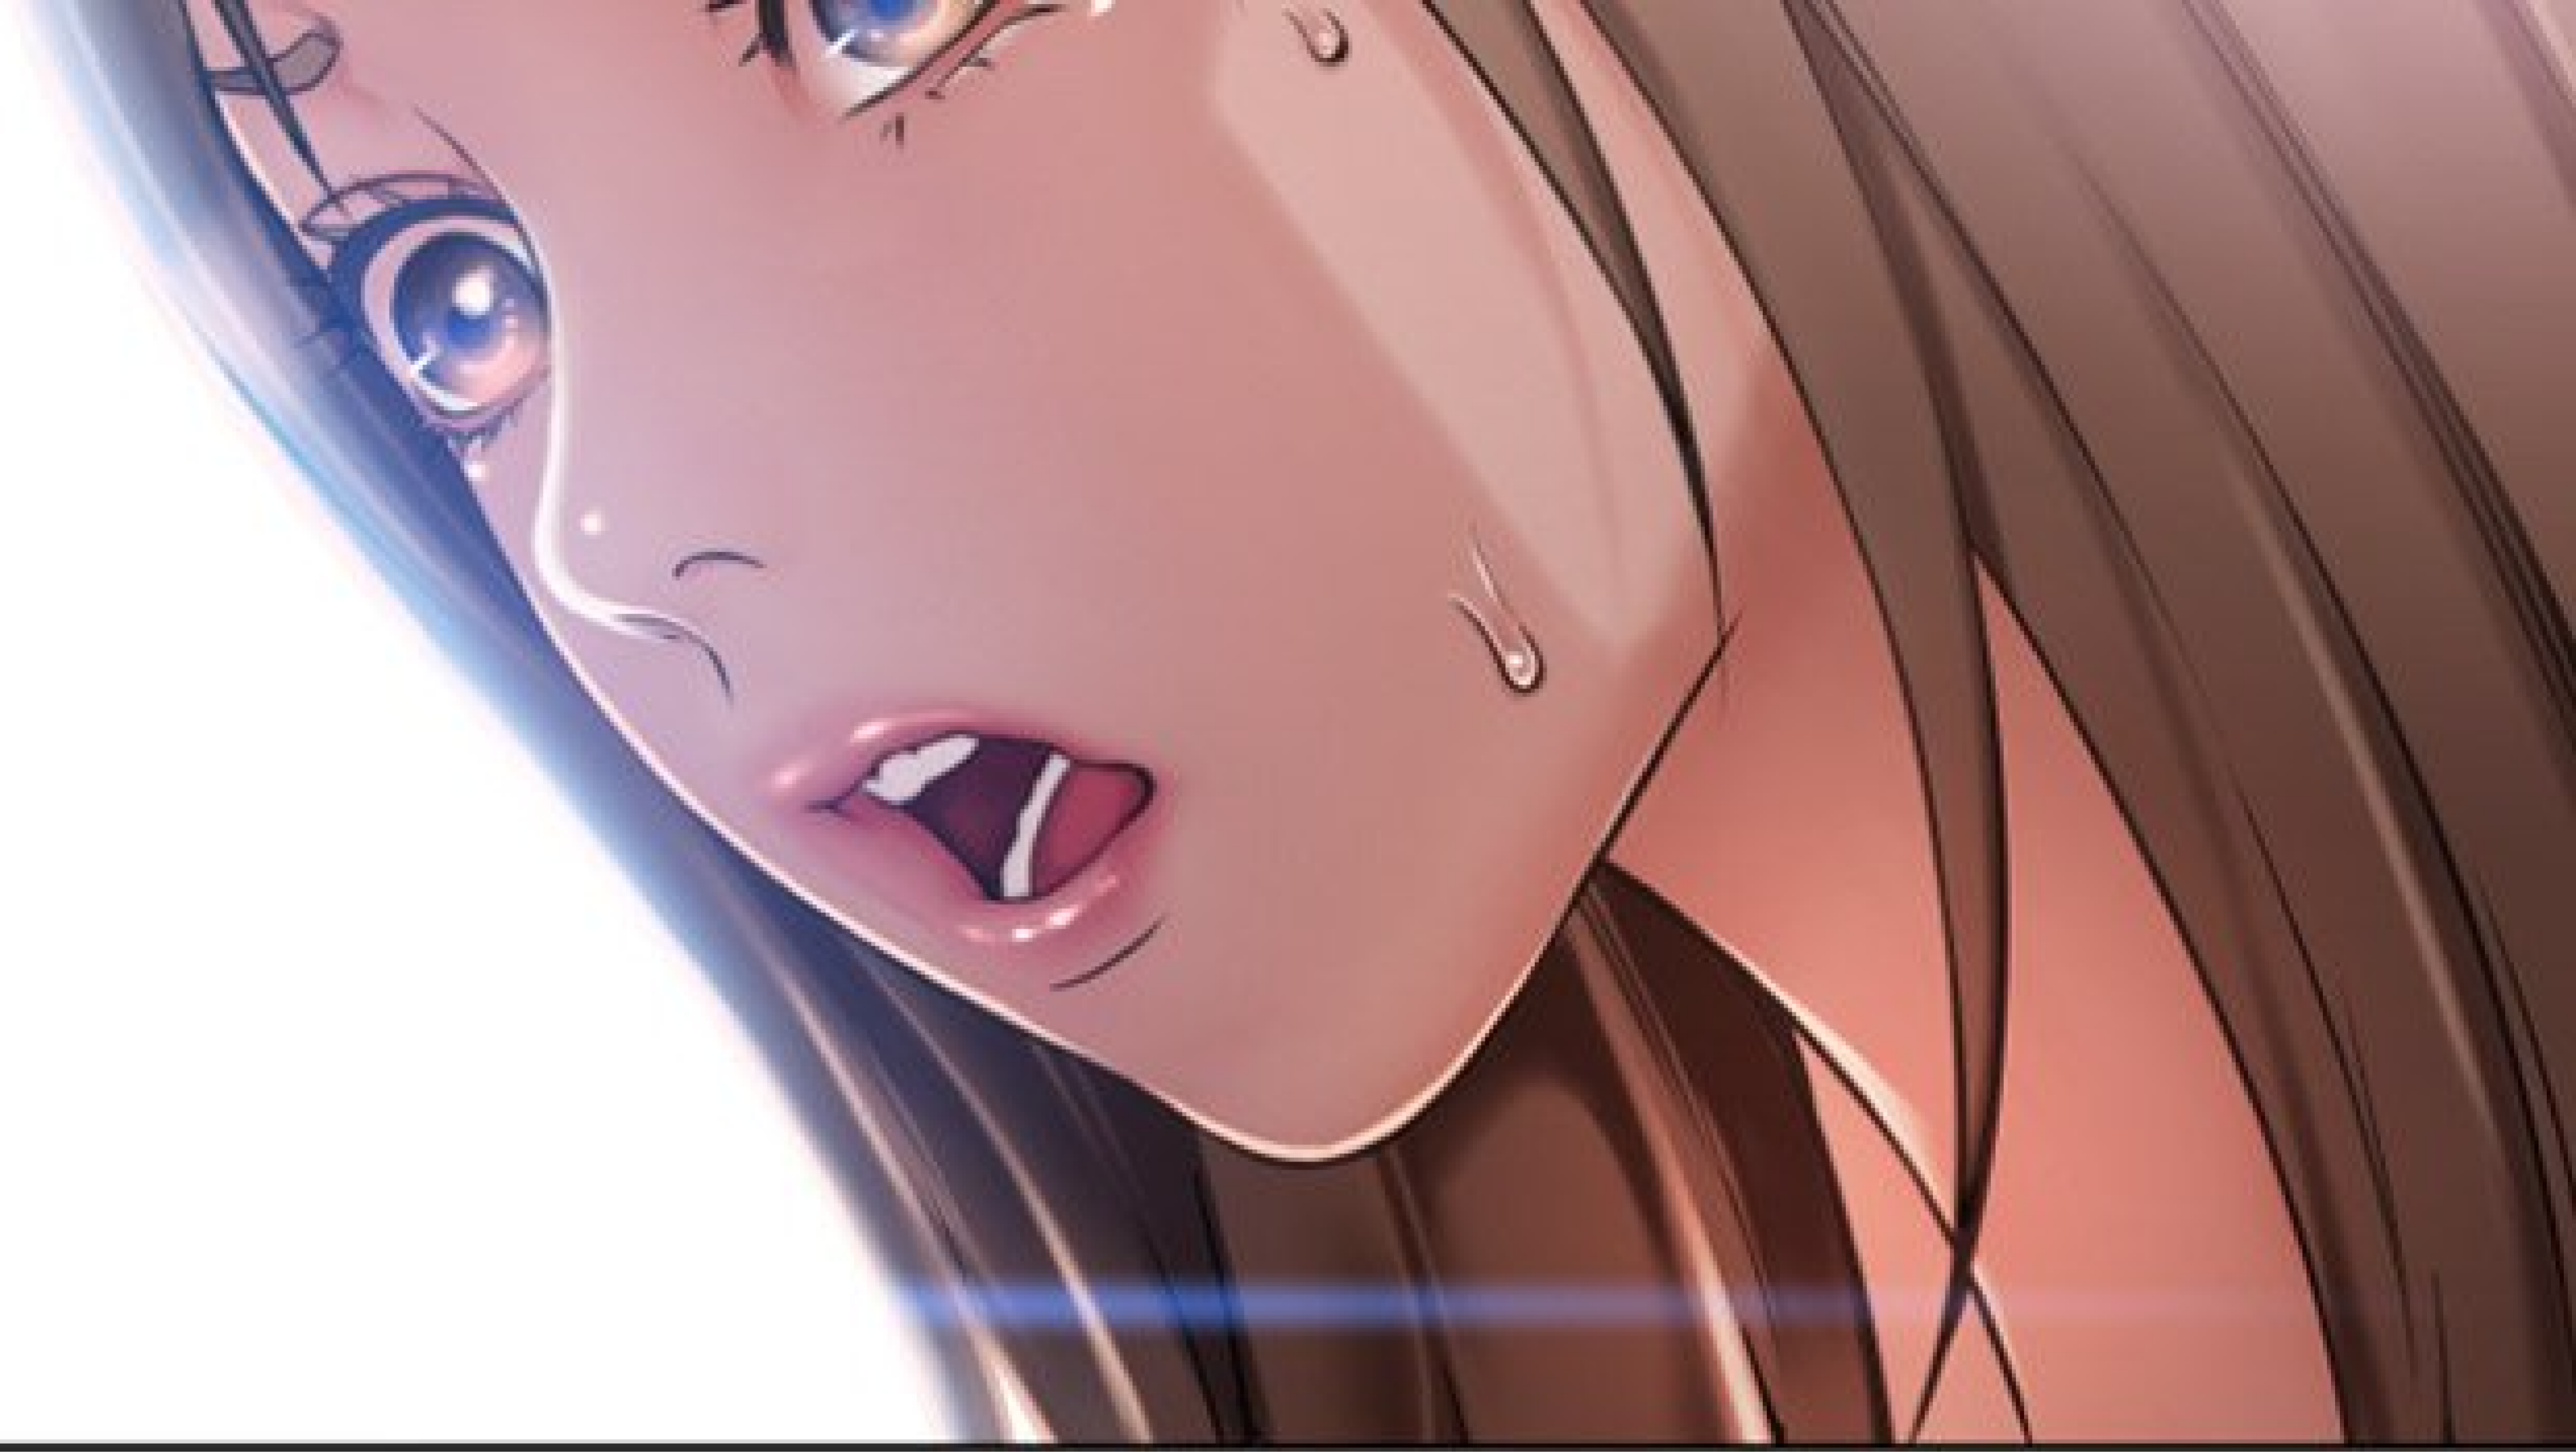

**FWIP**

QU'EST-CE QUE  
CETTE PHOTO FAIT LÀ ?

Les femmes  
de la fontaine

The text is written in a cursive, pink-to-purple gradient font. It is surrounded by various decorative elements: small light blue and grey dots, larger light blue and yellow circles, and several small hearts in light blue, grey, and pink. The overall style is soft and feminine.