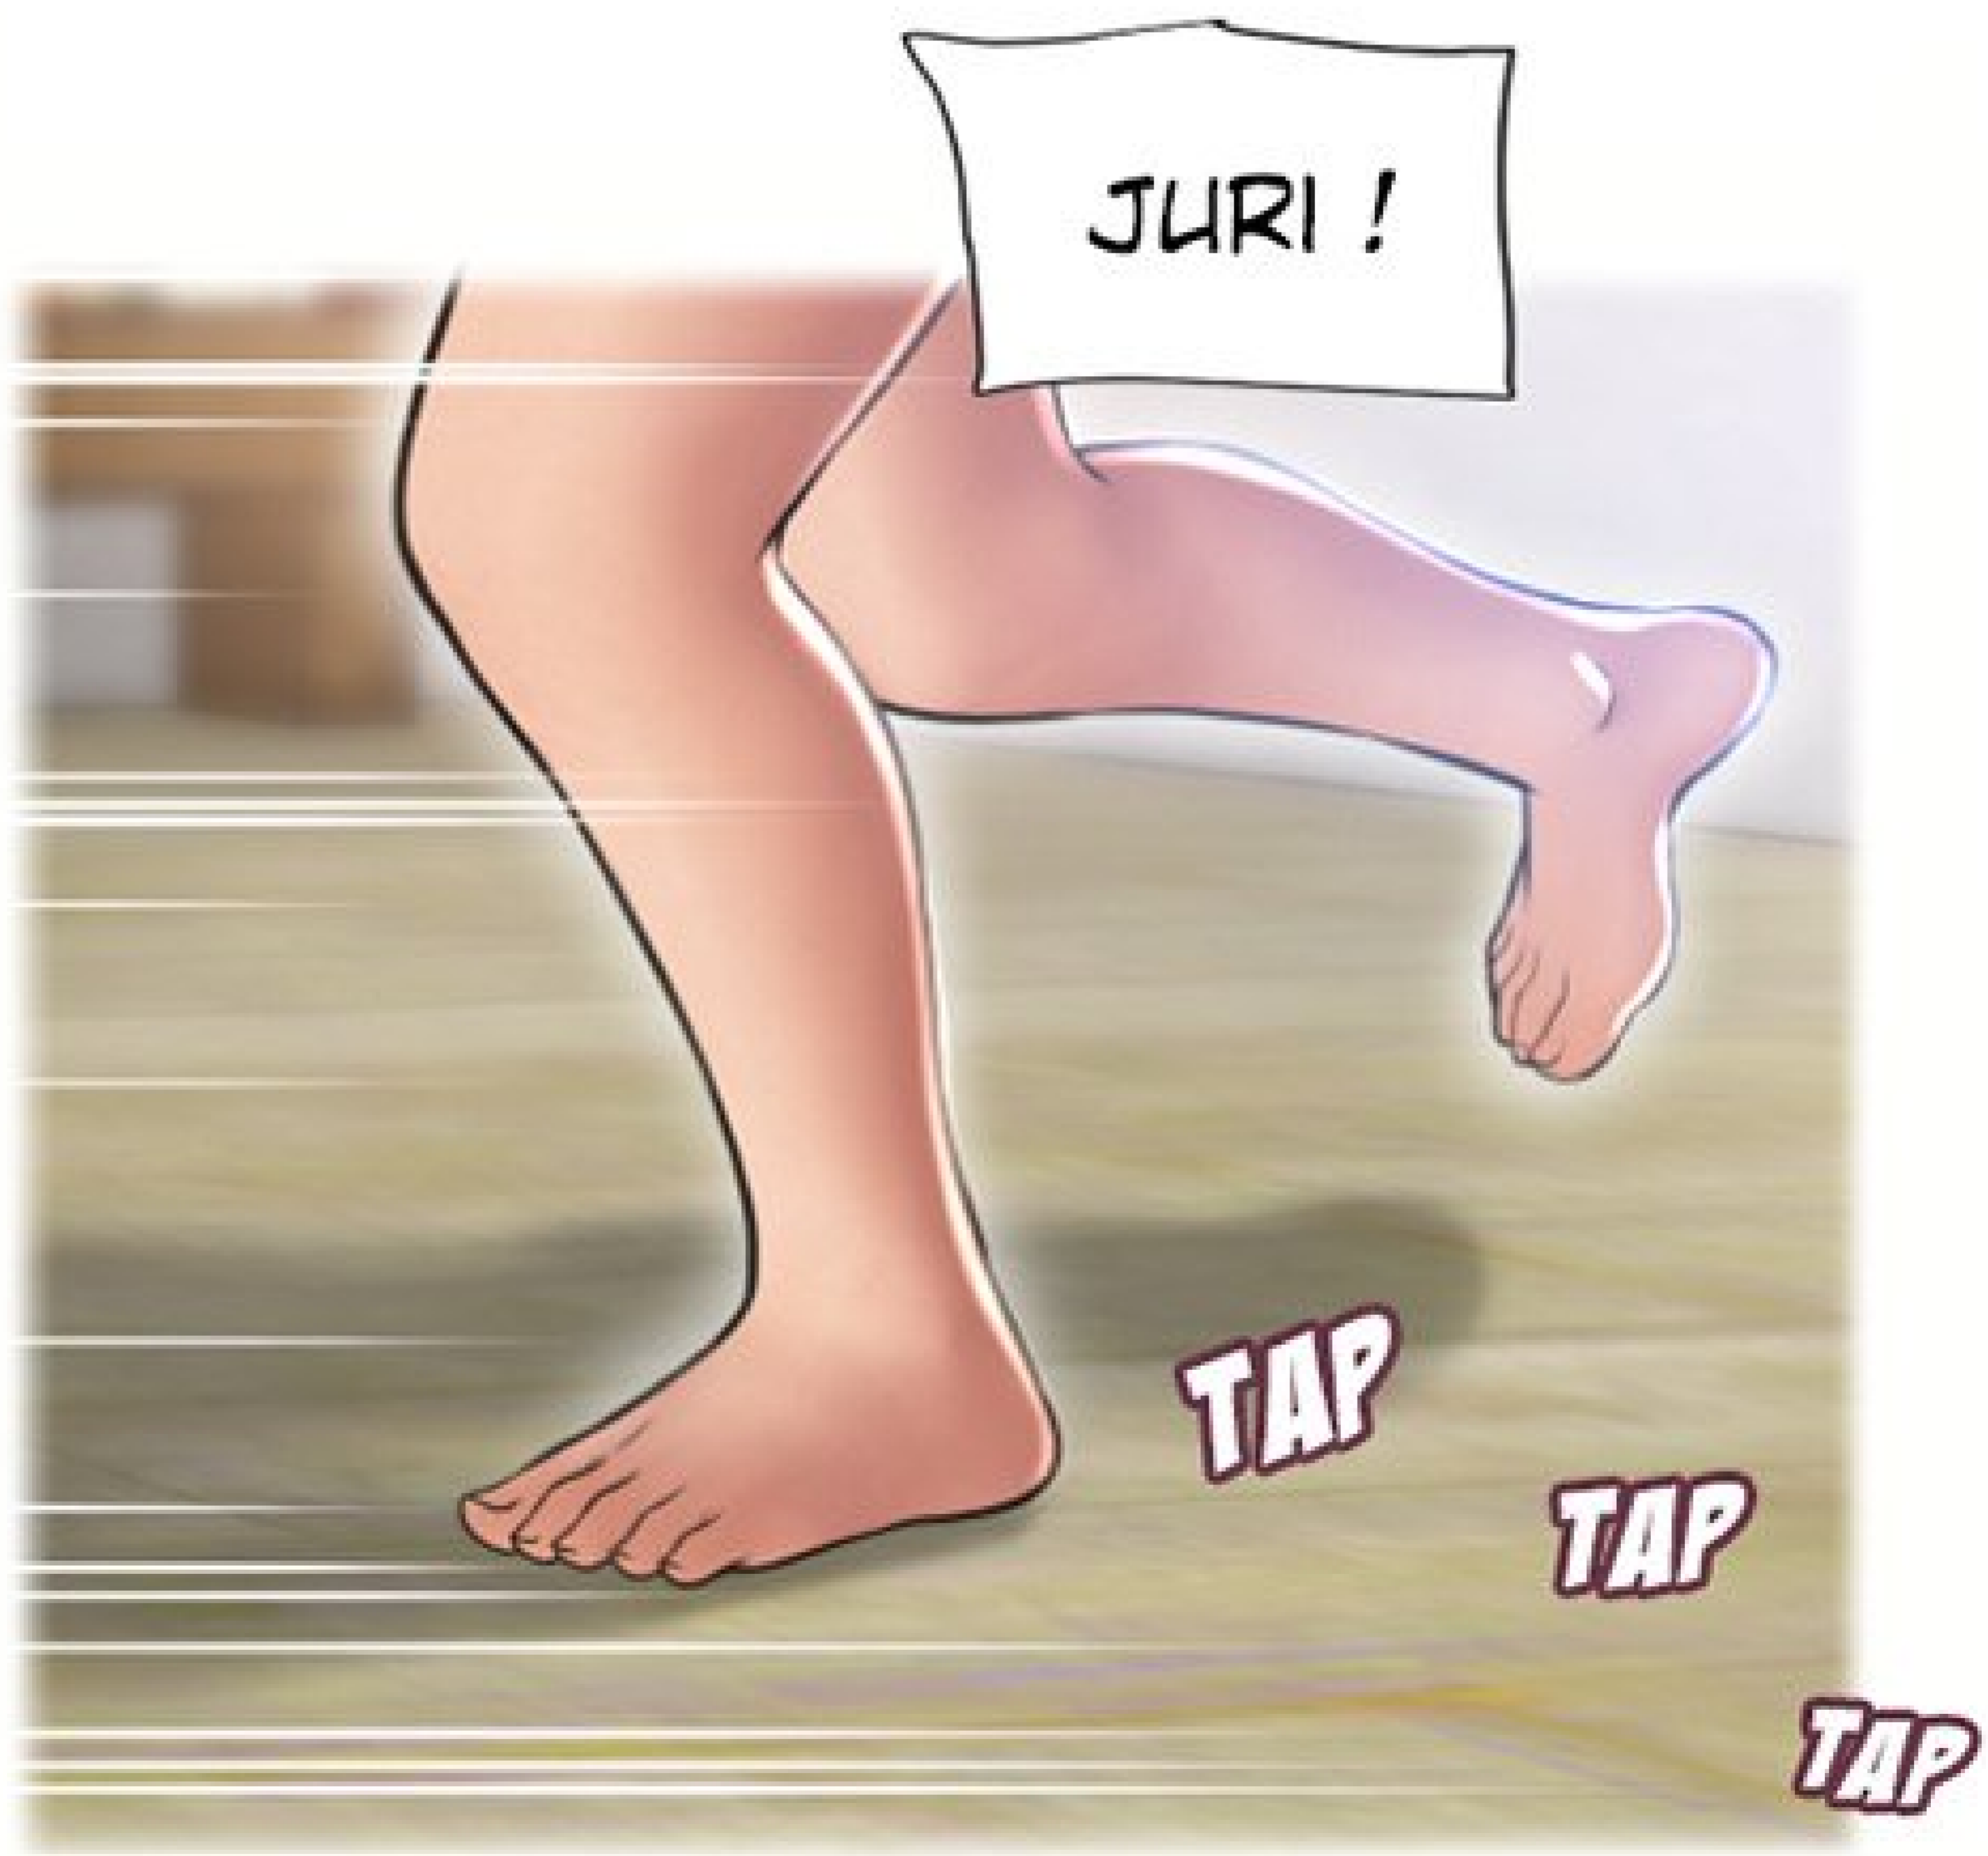

**FWIP**

QU'EST-CE QUE  
CETTE PHOTO FAIT LÀ ?

Les femmes  
de la fontaine

The text is written in a cursive, pink-to-purple gradient font. It is surrounded by various decorative elements: small light blue and grey dots, larger light blue and yellow circles, and several small hearts in light blue, grey, and pink. The overall style is soft and feminine.

## **DERNIER CHAPITRE**

QU'EST-CE QUE CETTE PHOTO...

FAIT DANS CETTE CHAMBRE...?!

JURI!  
JURI!

JURI!

TAP

TAP

TAP

CETTE SALOPE, COMMENT ELLE  
A OSÉ POSER SES MAINS SUR LA  
QUEUE DE RUKYUNG...

SEONKYUNG. ELLE ÉTAIT TOUJOURS  
TRÈS POLIE ET MANIÉRÉE.

A pregnant woman with long dark hair, wearing a black dress, is shown from the waist up. She is being held from behind by a man whose hands are resting on her belly. The man is wearing a dark suit jacket and a white shirt. The woman's expression is thoughtful. The background is plain white.