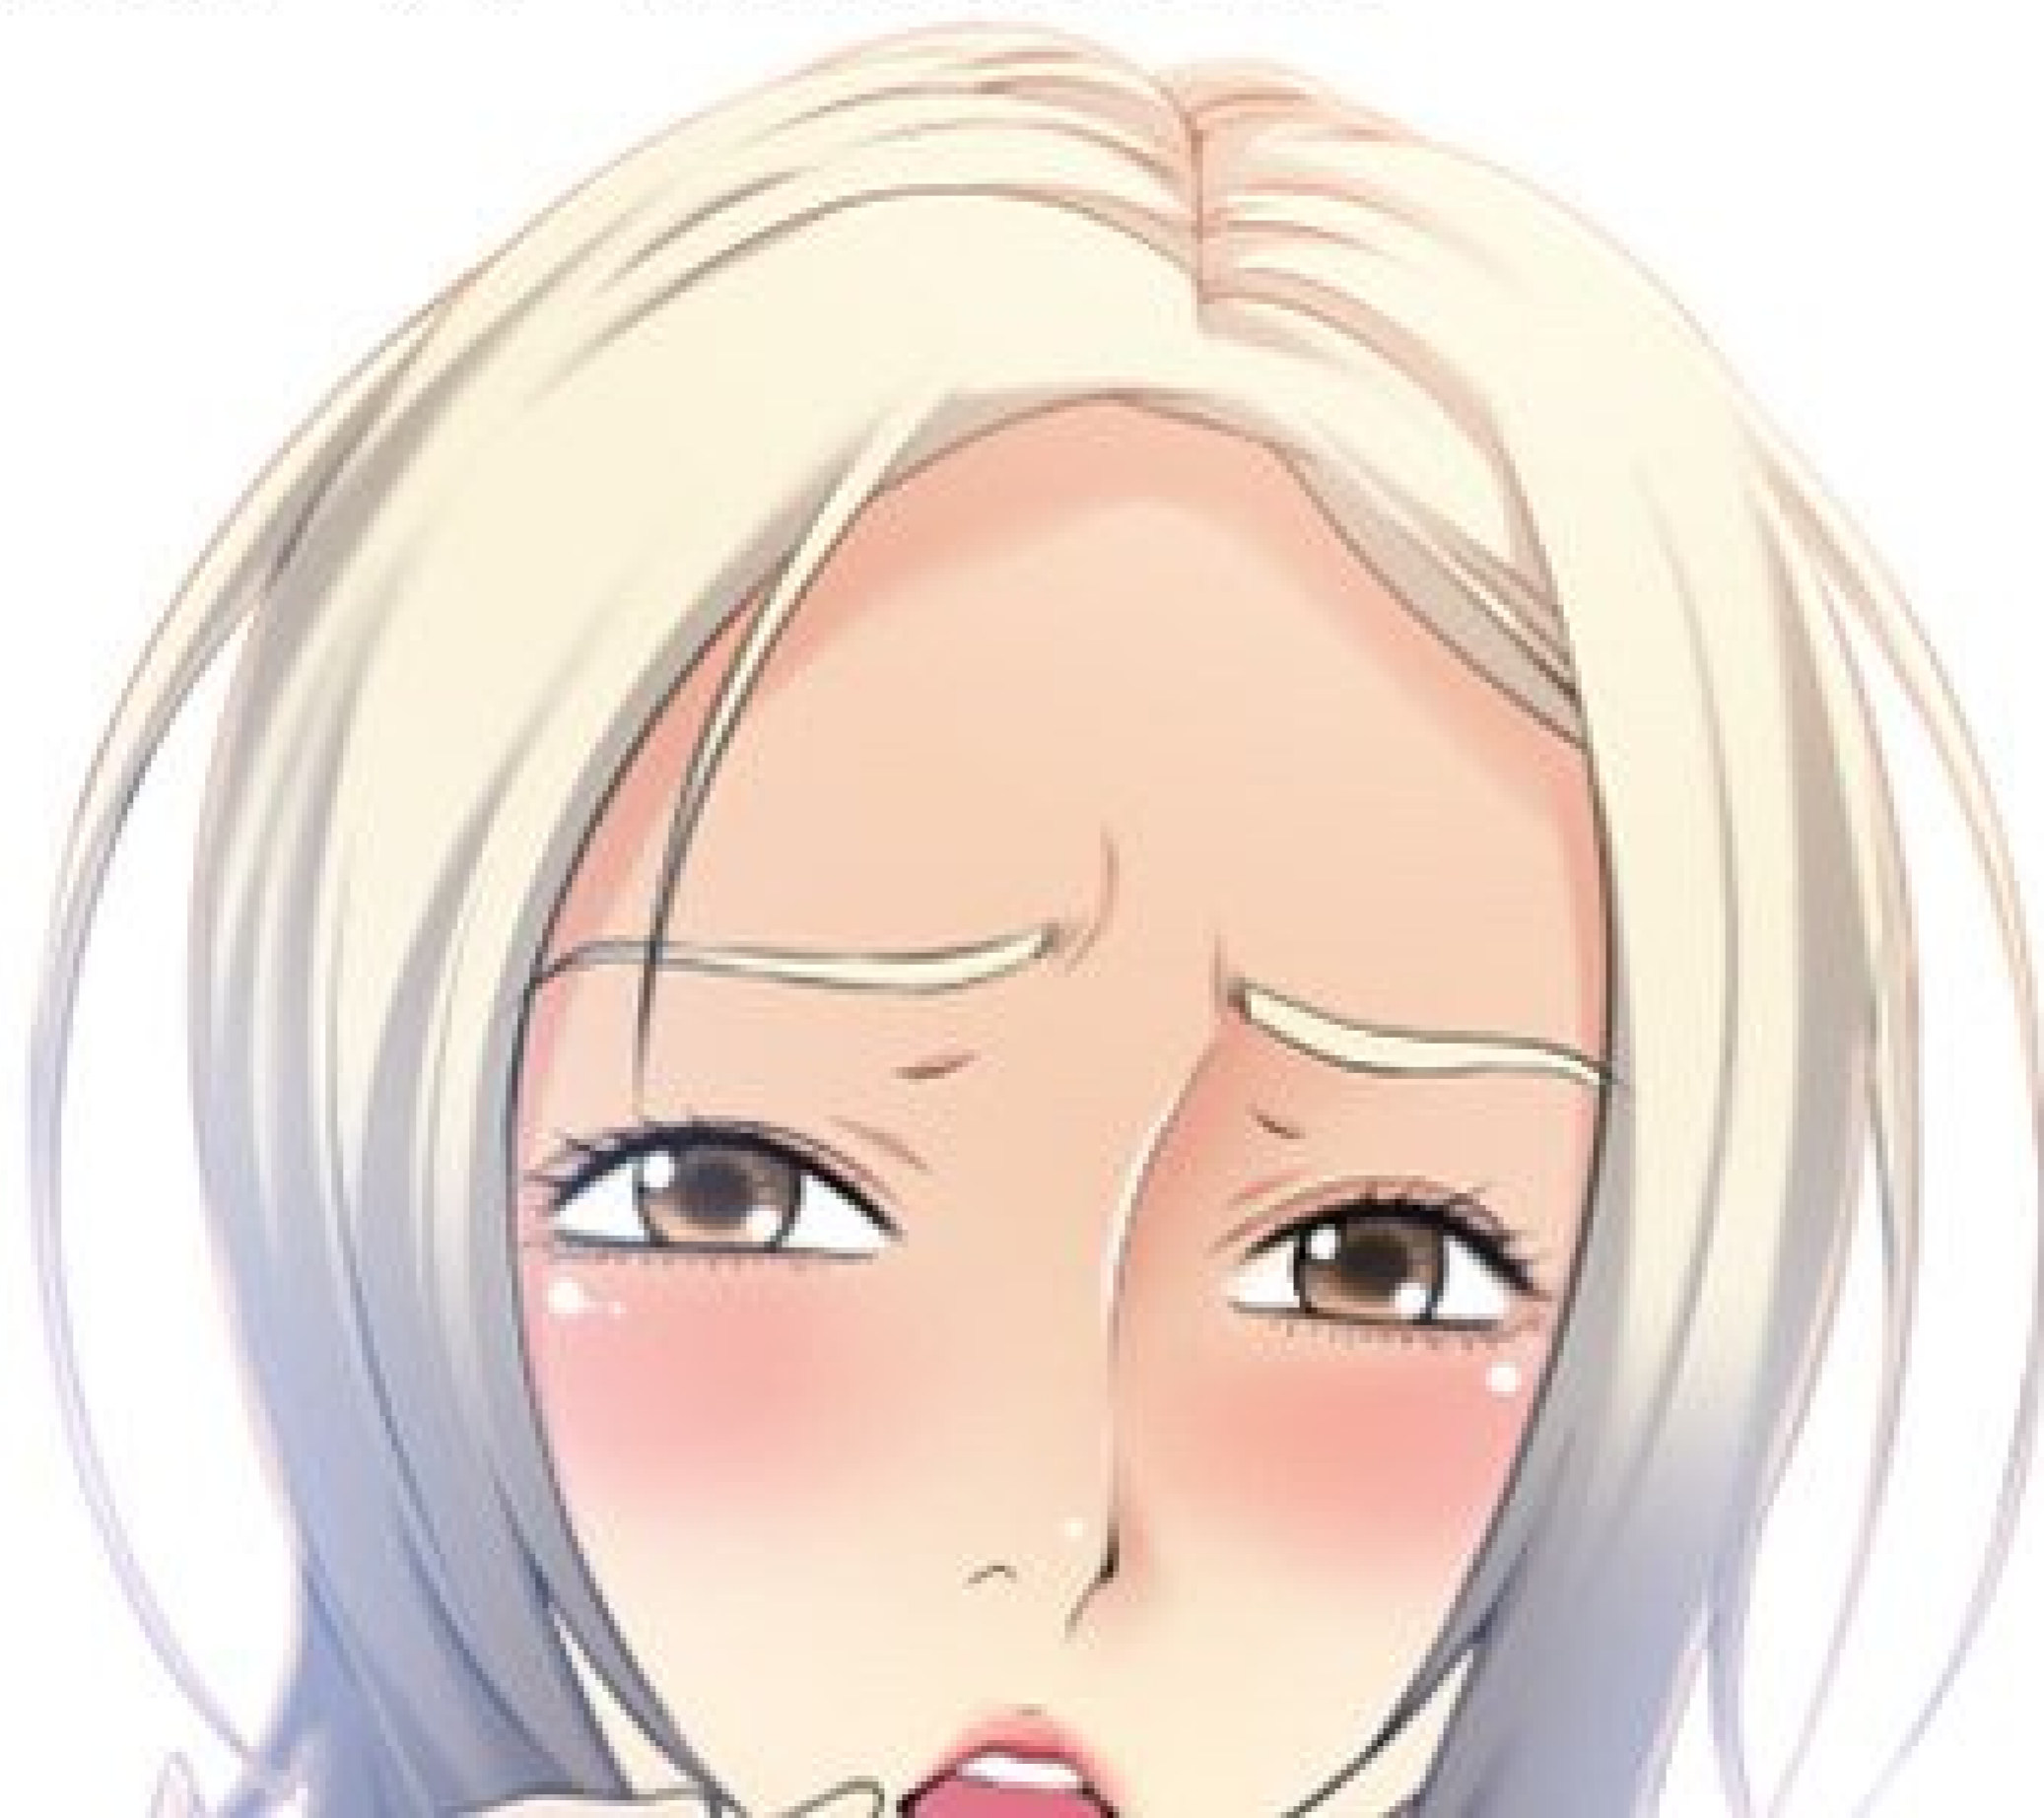

CETTE SALOPE, COMMENT ELLE  
A OSÉ POSER SES MAINS SUR LA  
QUEUE DE RUKYUNG...

SEONKYUNG. ELLE ÉTAIT TOUJOURS  
TRÈS POLIE ET MANIÉRÉE.

A pregnant woman with long dark hair, wearing a black dress, is shown from the waist up. She is being held from behind by a man whose hands are resting on her belly. The man is wearing a dark suit jacket and a white shirt. The woman's expression is thoughtful. The background is plain white.