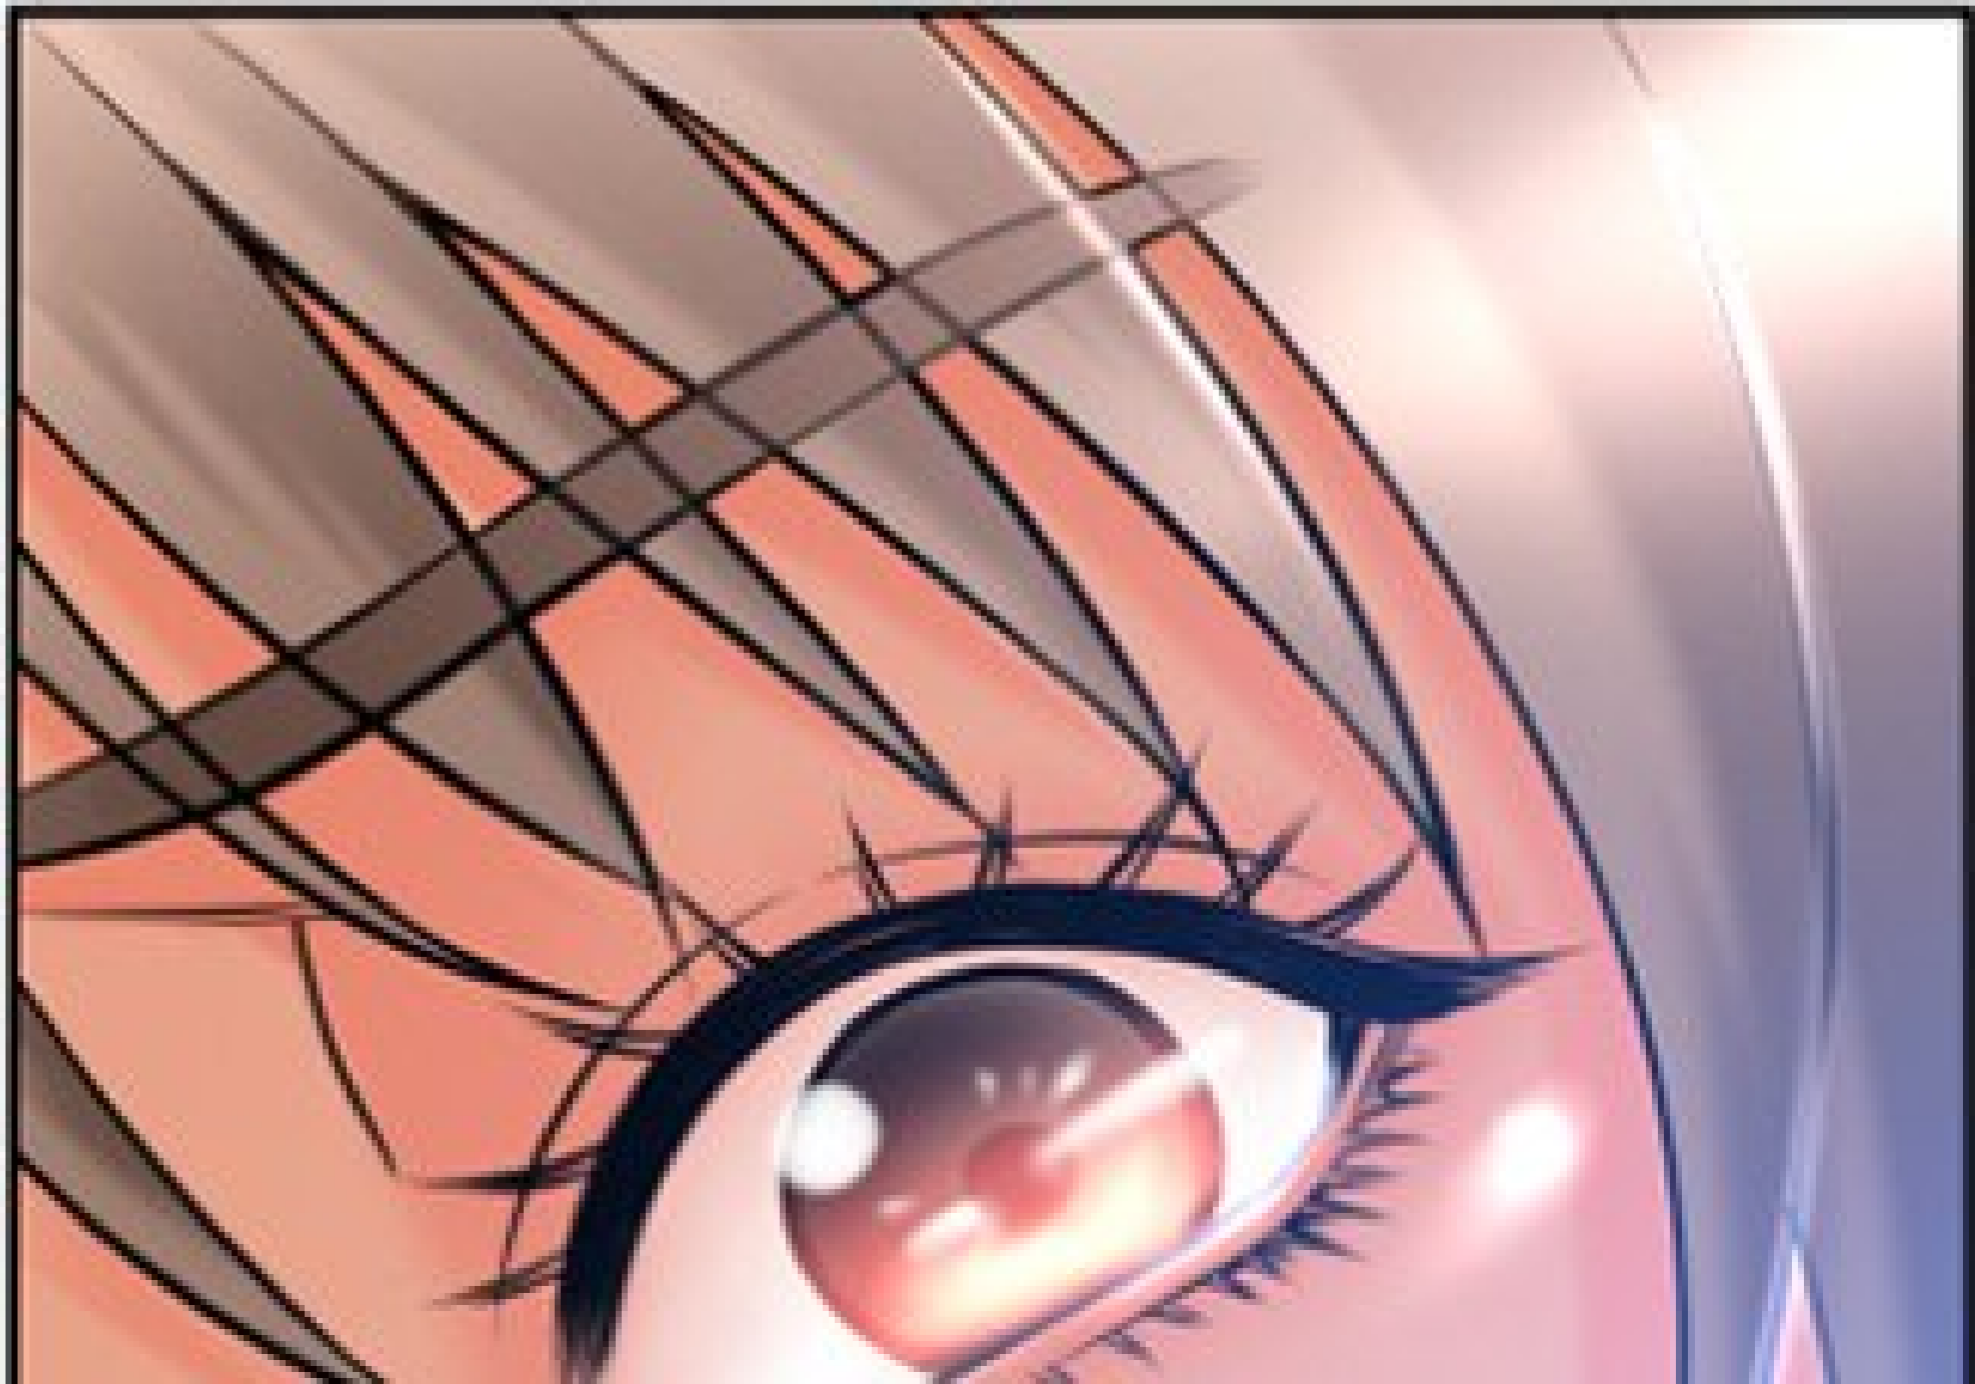

IL...
IL EST LÀ !