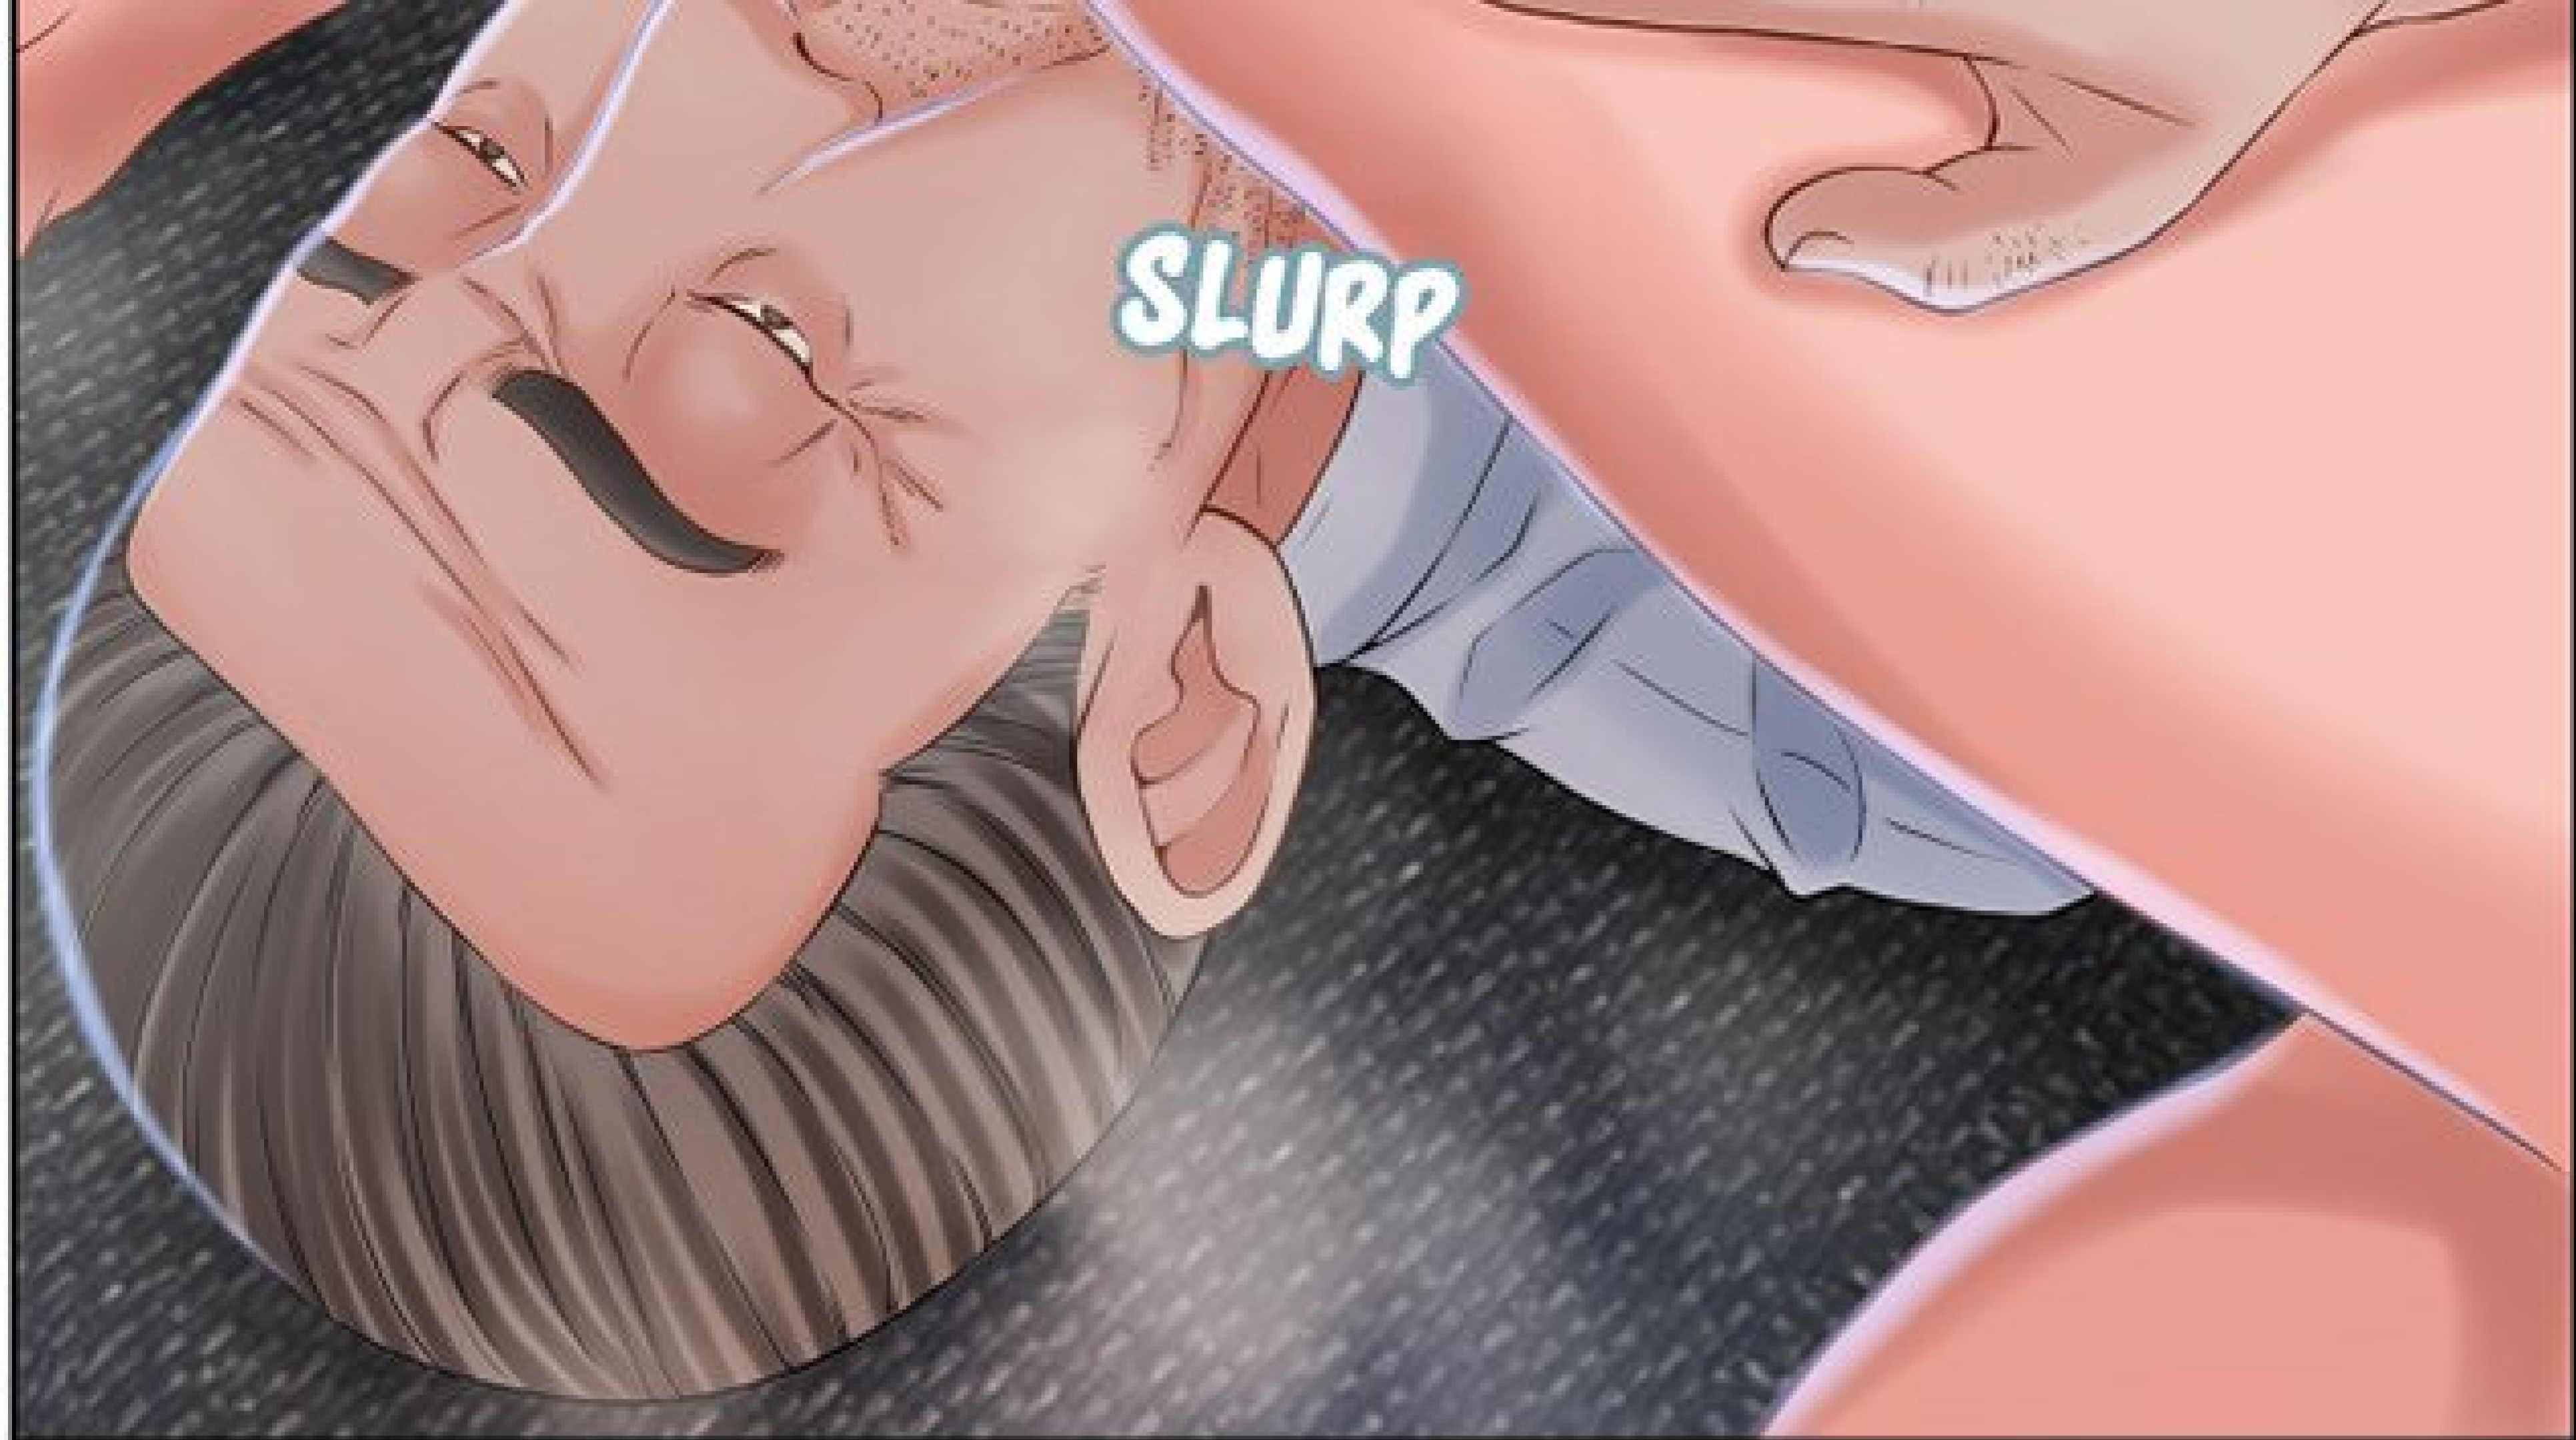

ELLE MOUILLE
TELLEMENT.

JE PARIE QUE
VOUS ADOREZ QUE JE VOUS
LÈCHE LA CHATTE NOUVE!