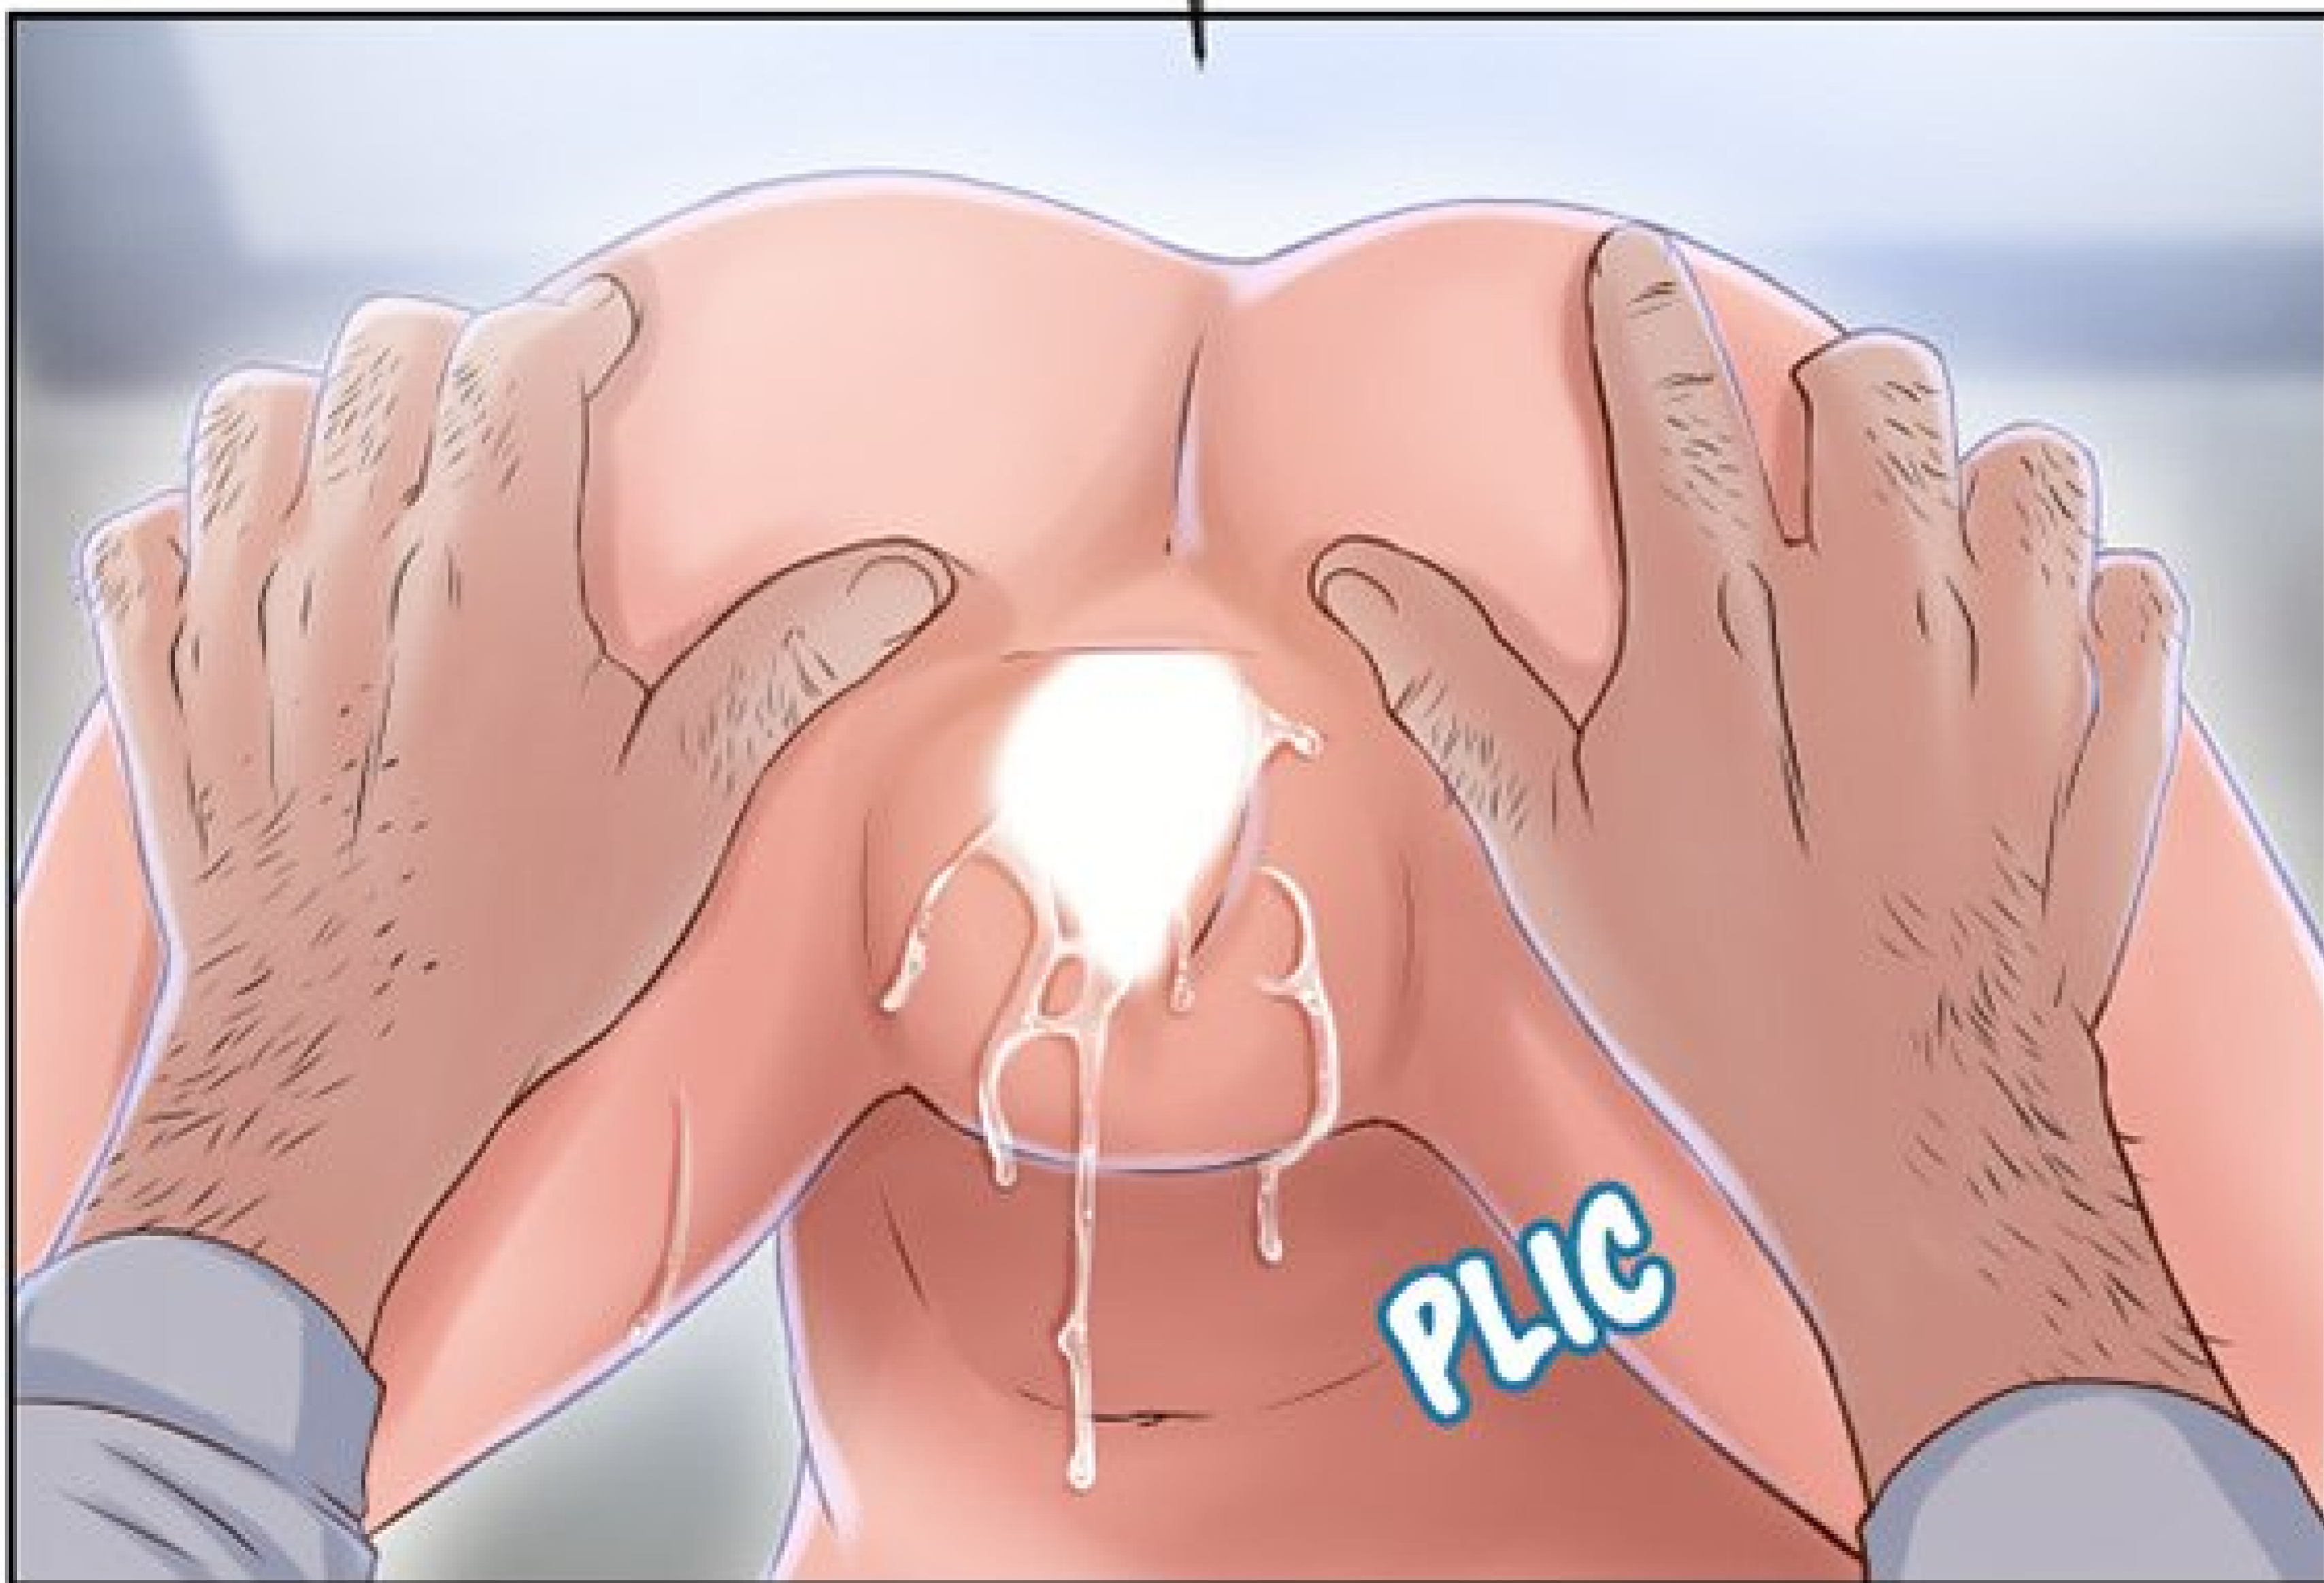

ELLE MOUILLE TELLEMENT
POUR UNE JEUNE FILLE...
JE NE PEUX PAS GASPILLER
TOUTE CETTE MOUILLE !