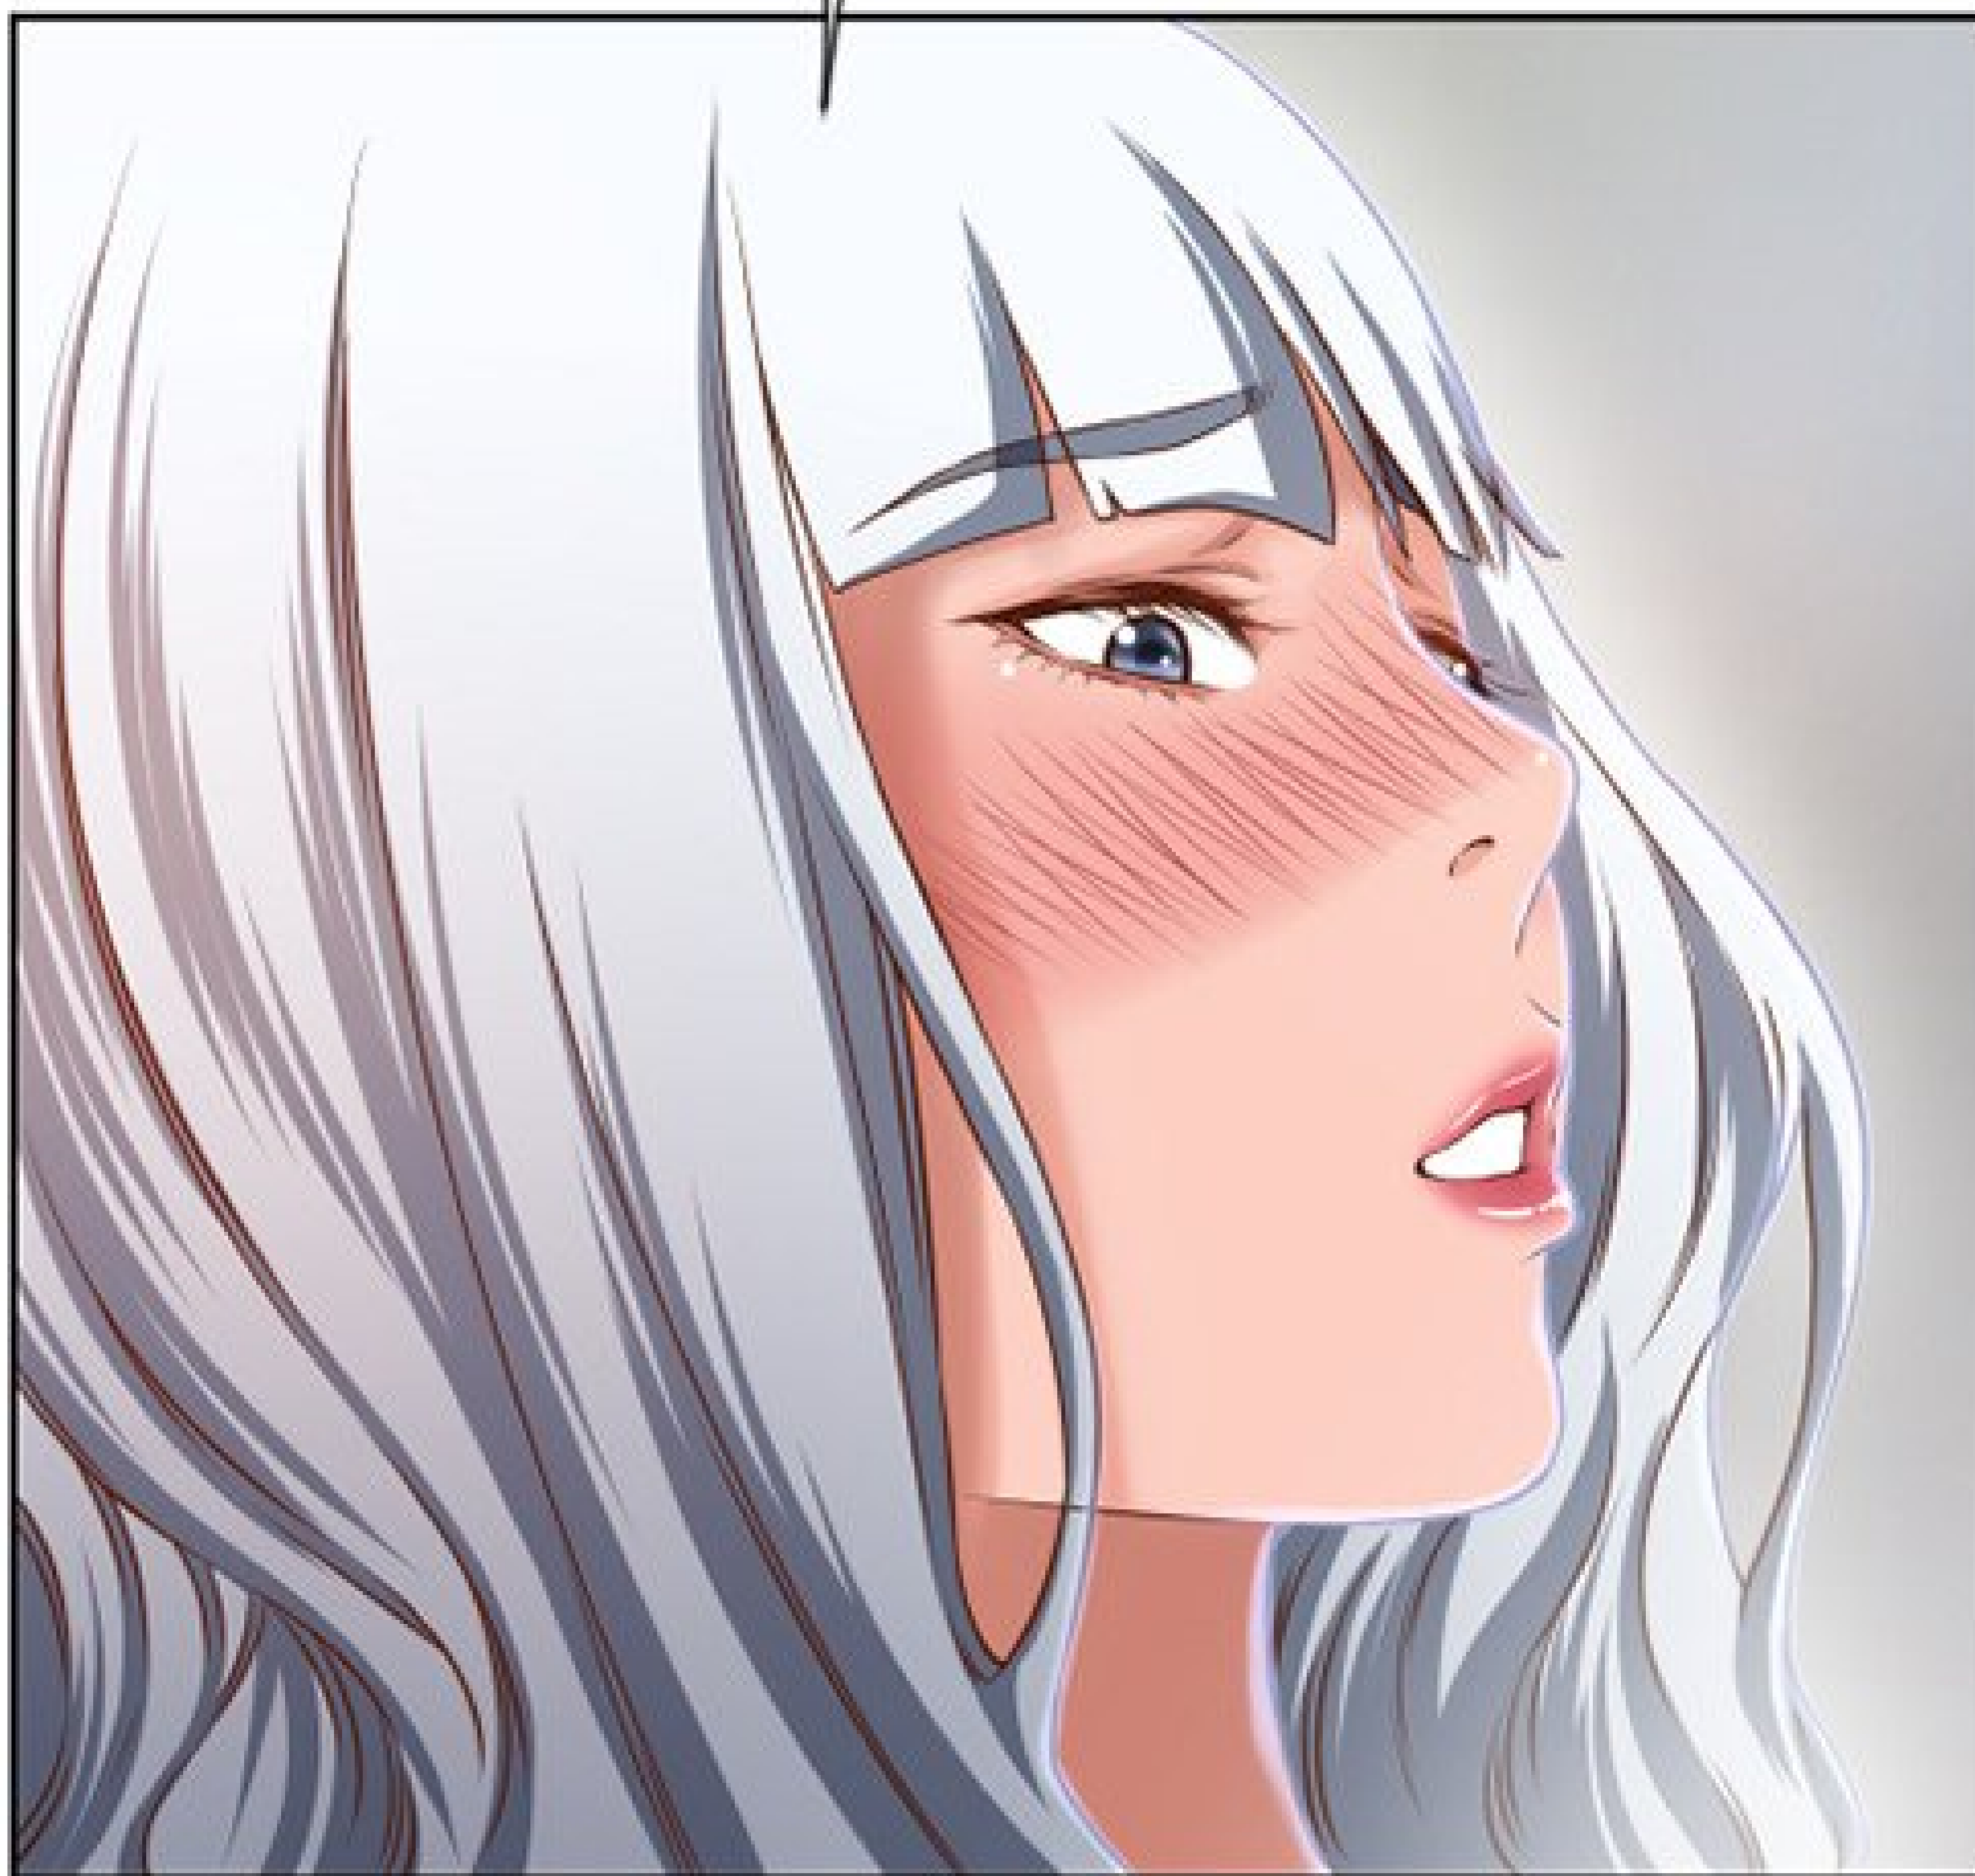

TOUT CE QUE JE VEUX...?