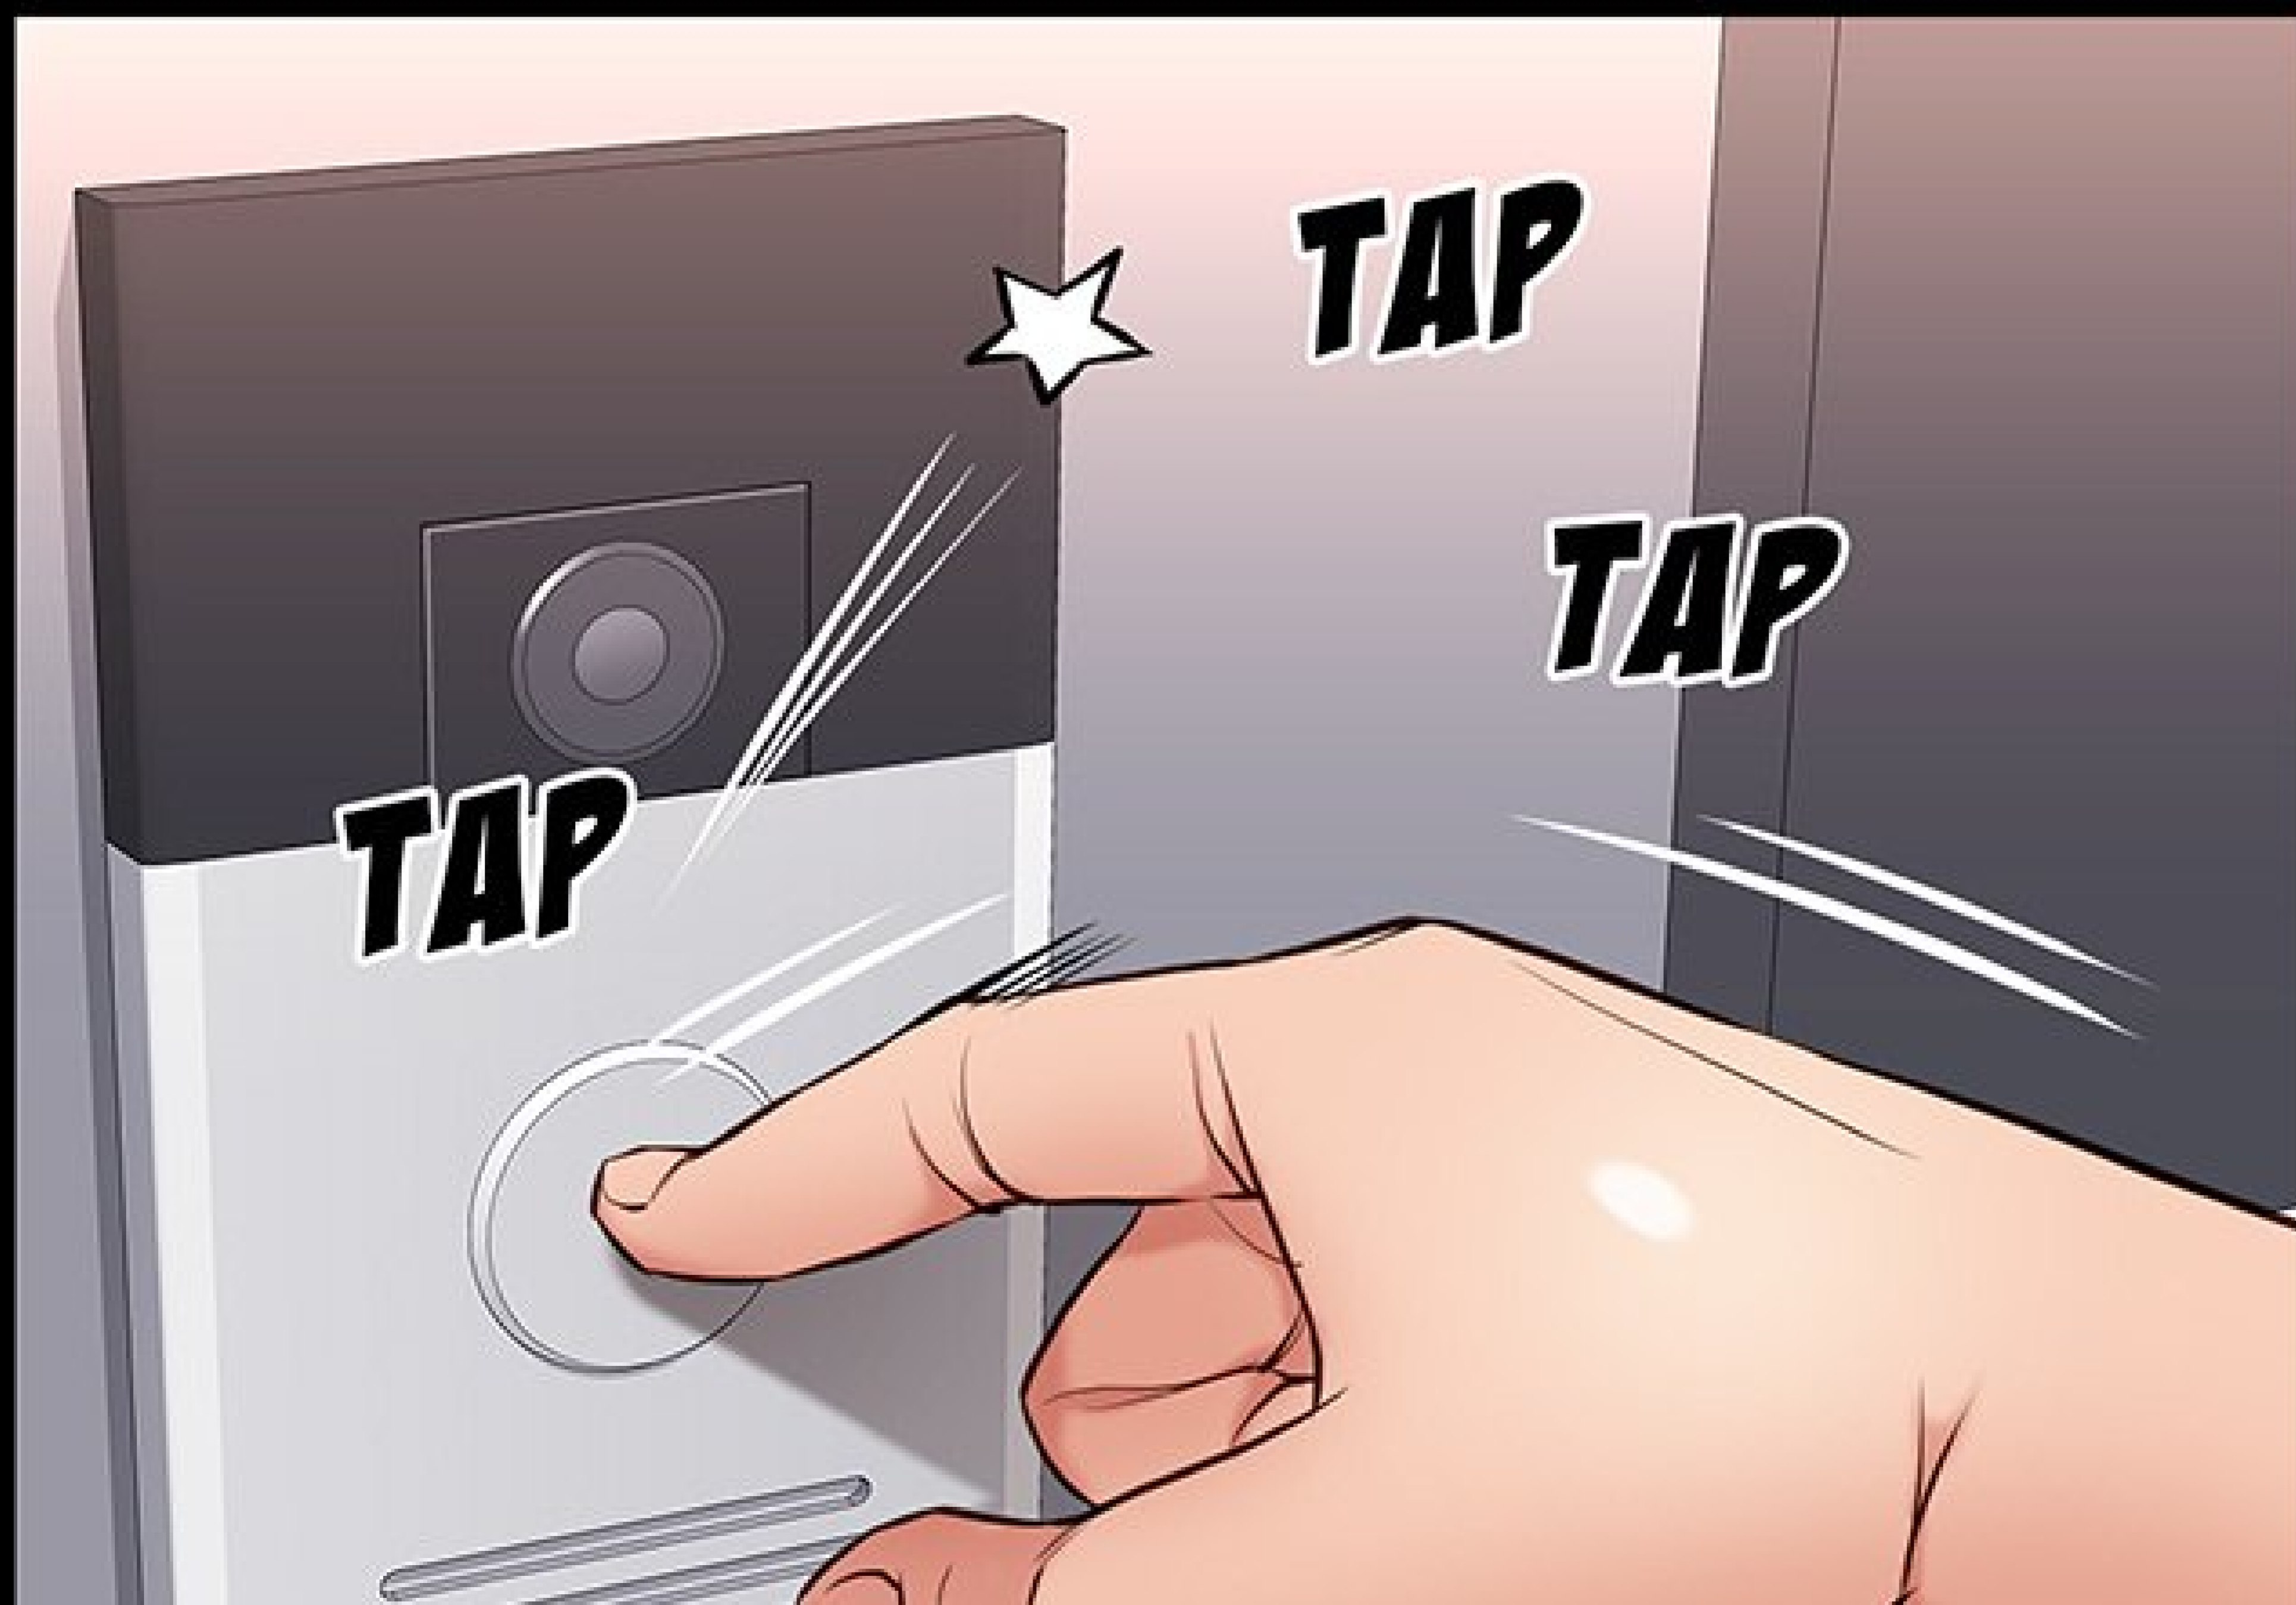

1703

TAP

TAP

TAP

A close-up illustration of a person's face, showing their eyes closed and a slight smile. They are wearing a dark grey or black hooded garment. A white speech bubble is positioned in front of their mouth.

EST-CE QU'IL
EST HS ?

A white speech bubble is centered on a solid black background.

JE N'ENTENDS
RIEN.

TAP

TAP

TAP

HMM ?

LA PORTE EST
OUVERTE ?