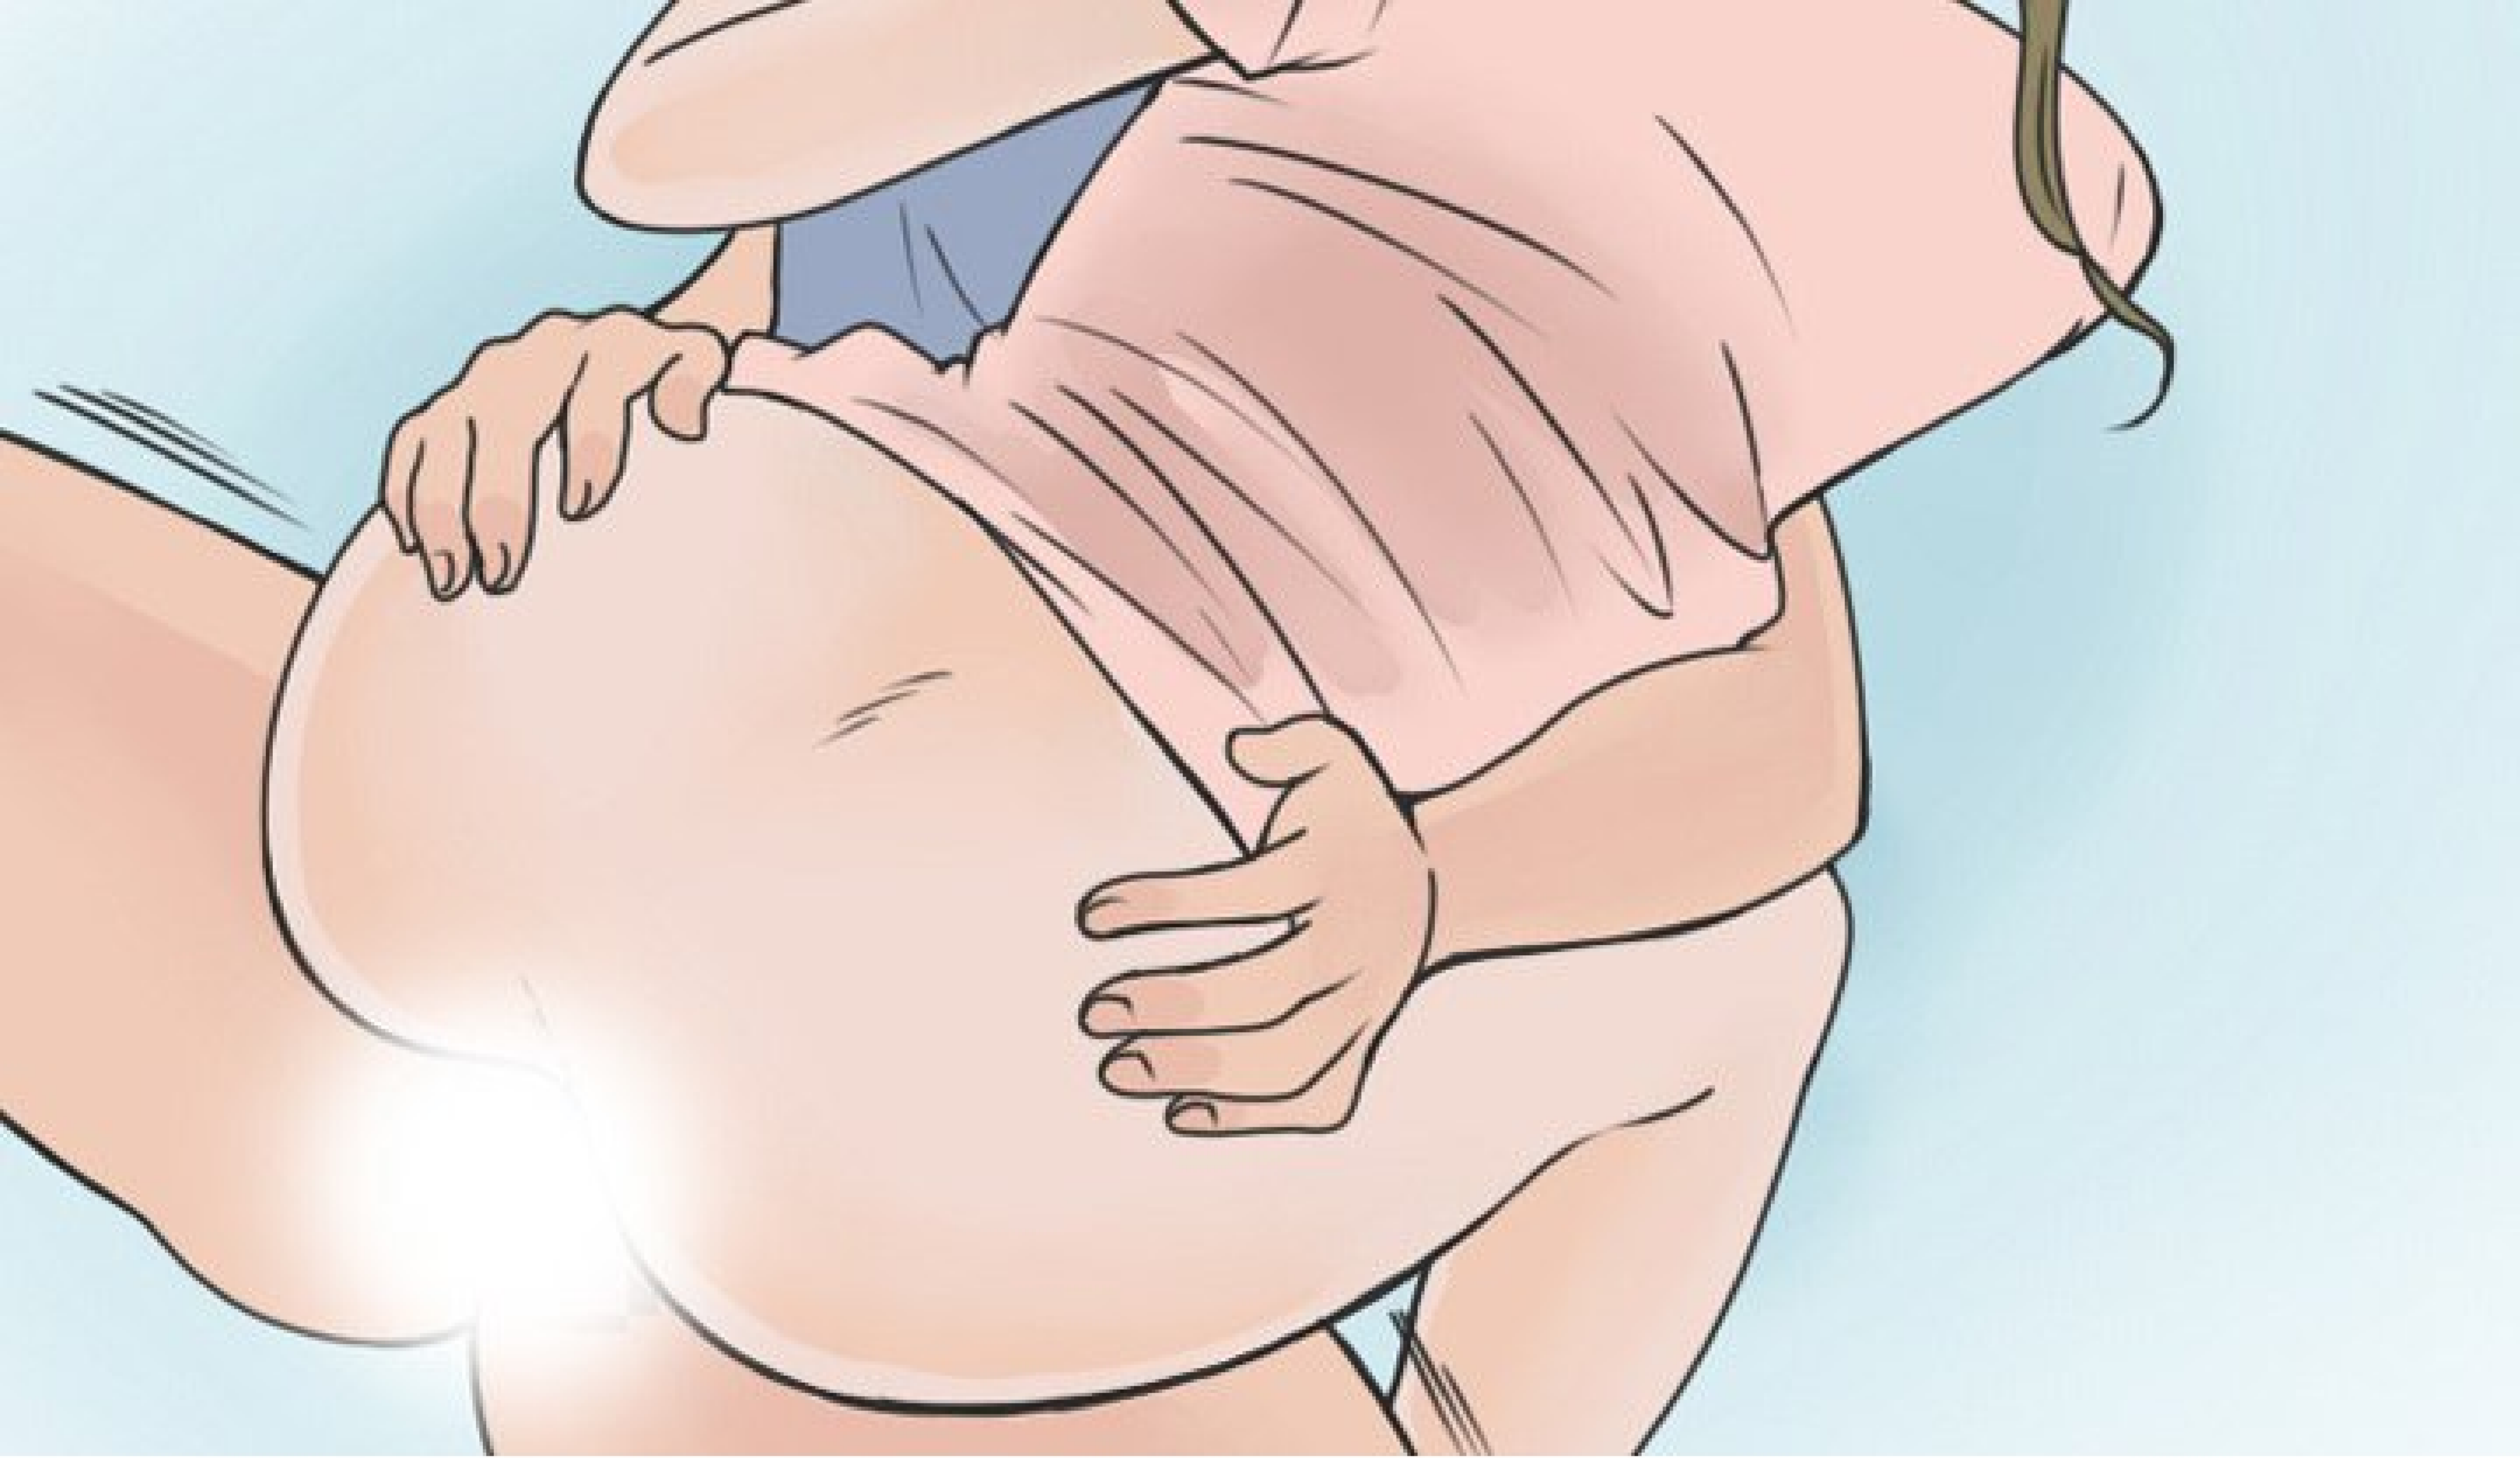

JE COUCHAIS AVEC UNE INCONNUE...
UNE INFIRMIÈRE CANON !