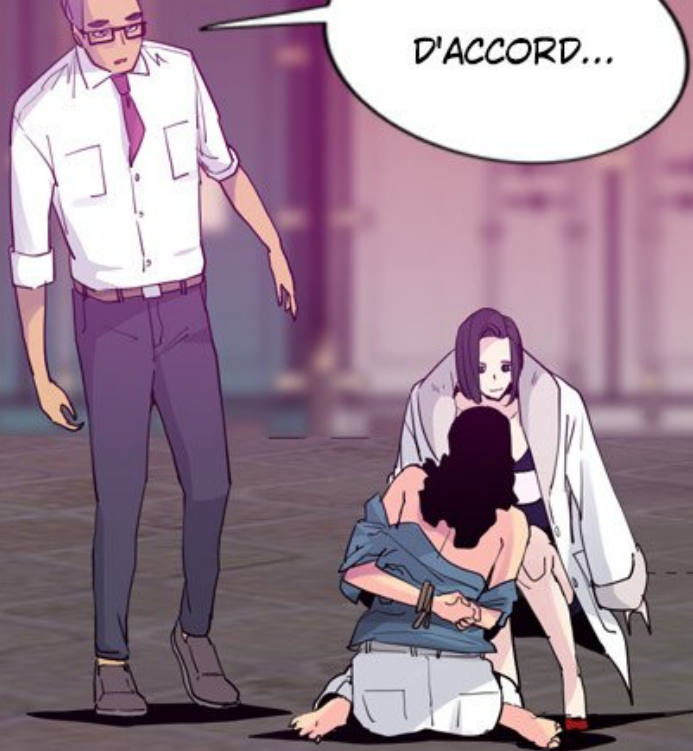

Desperate  
Housewife

Scénario · Dessin  
**Yagwangtan**

A comic book panel showing a hallway. A single light bulb hangs from the ceiling. In the background, there are several green metal lockers or storage units. A speech bubble on the left contains the text "ARRÊTE !".

D'ACCORD...

HM...

**TAC**

TILES

PLUS MIGNONNE  
QUE JE NE LE  
PENSAIS.

**FWIP**

A woman with dark hair and bangs is shown from the chest up. She is wearing a black lace bra with thin straps. Her eyes are closed, and she has a slightly pained or uncomfortable expression. A black speech bubble is positioned to her left, containing the text 'MM...'. The background is a blurred indoor setting with a red rectangular sign on a wall.