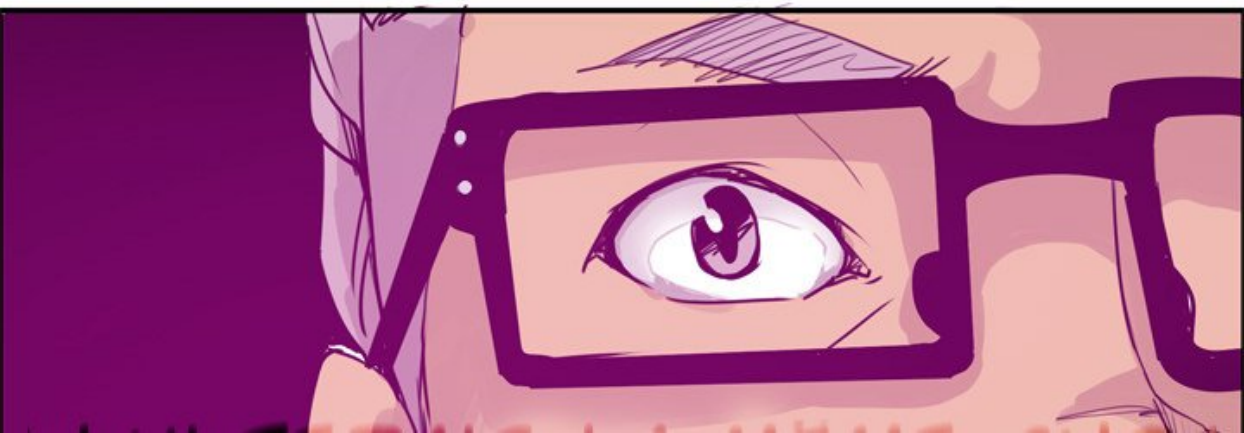

TU LUI FERAIS LA MÊME CHOSE.

TU LUI FERAIS LA MÊME CHOSE.

TU LUI FERAIS LA MÊME CHOSE.

TU LUI FERAIS LA MÊME CHOSE.