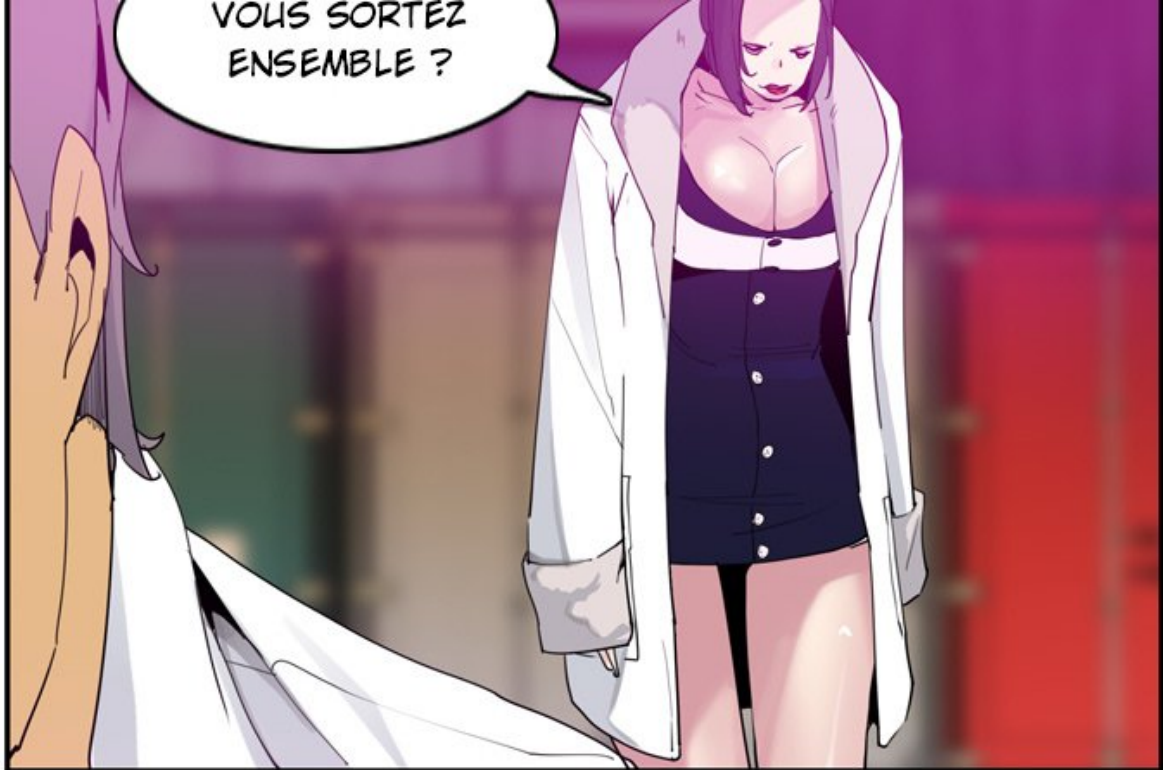

VOUS SORTEZ
ENSEMBLE ?