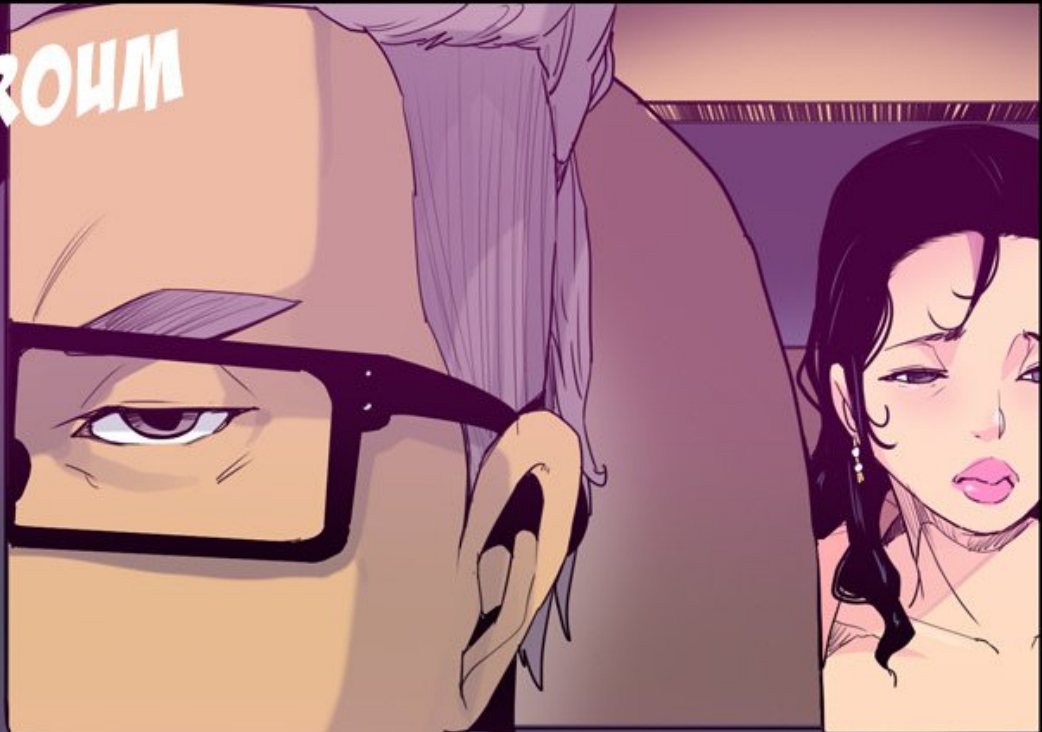

VROHM

VROUUM

**TIC**

A close-up comic book panel of a woman with a grumpy expression. She has dark hair styled in two braids, each adorned with a pearl earring and a tassel. Her eyes are squinted, and her mouth is slightly downturned. The background is a solid purple color. A black speech bubble is positioned to the left of her head, containing the text "GRR".

**GRR**

A woman with long, dark, wavy hair is shown in profile, looking towards a car. She is wearing a light-colored jacket over a patterned top. The car is dark-colored and has a light-colored roof rack. A speech bubble is positioned in front of the car's windshield.