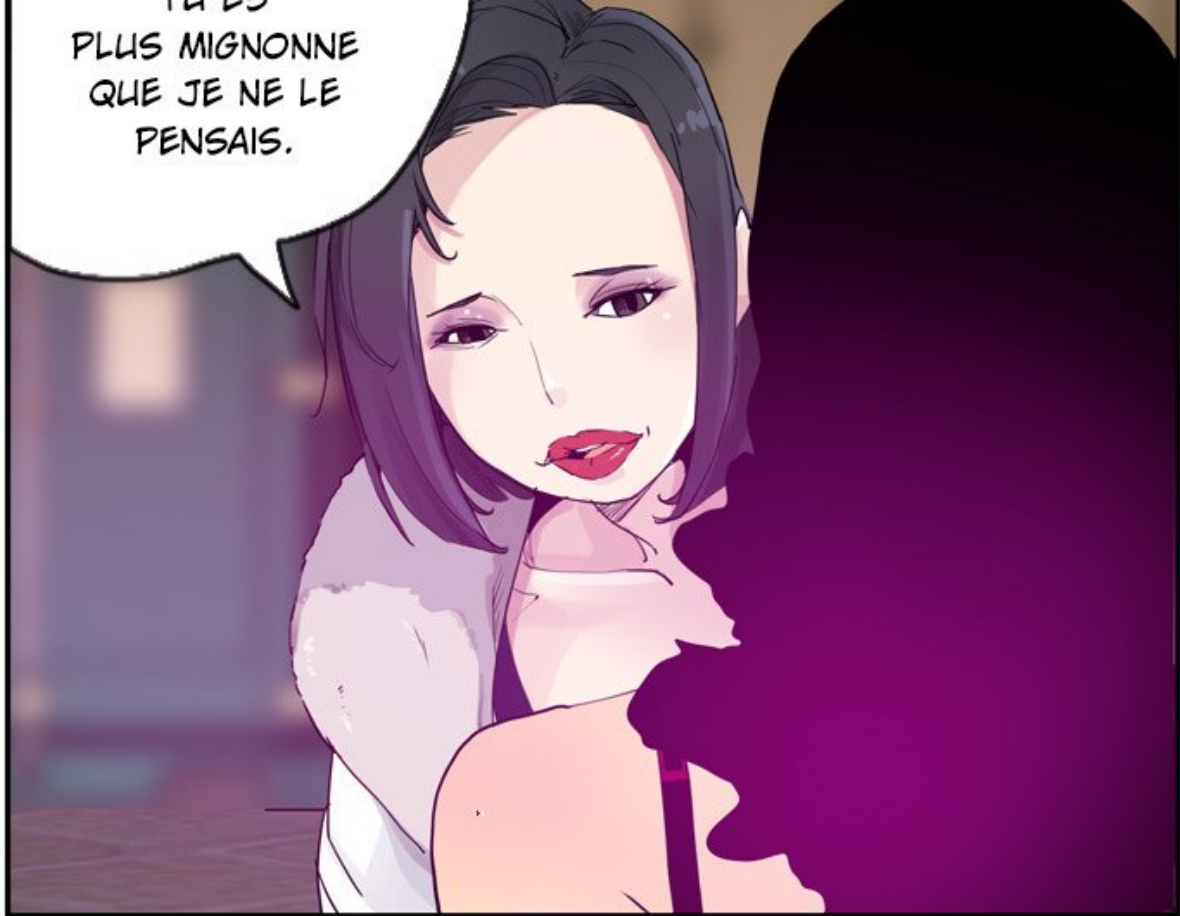

Desperate  
Housewife

Scénario · Dessin  
**Yagwangtan**

A comic book panel showing a hallway. A single light bulb hangs from the ceiling. In the background, there are several green metal lockers or storage units. A speech bubble on the left contains the text "ARRÊTE !".

D'ACCORD...

HM...

**TAC**

TILES

PLUS MIGNONNE  
QUE JE NE LE  
PENSAIS.

**FWIP**

A woman with dark hair and bangs is shown from the chest up. She is wearing a black lace bra with thin straps. Her eyes are closed, and she has a slightly pained or uncomfortable expression. A black speech bubble is positioned to her left, containing the text 'MM...'. The background is a blurred indoor setting with a red rectangular sign on a wall.