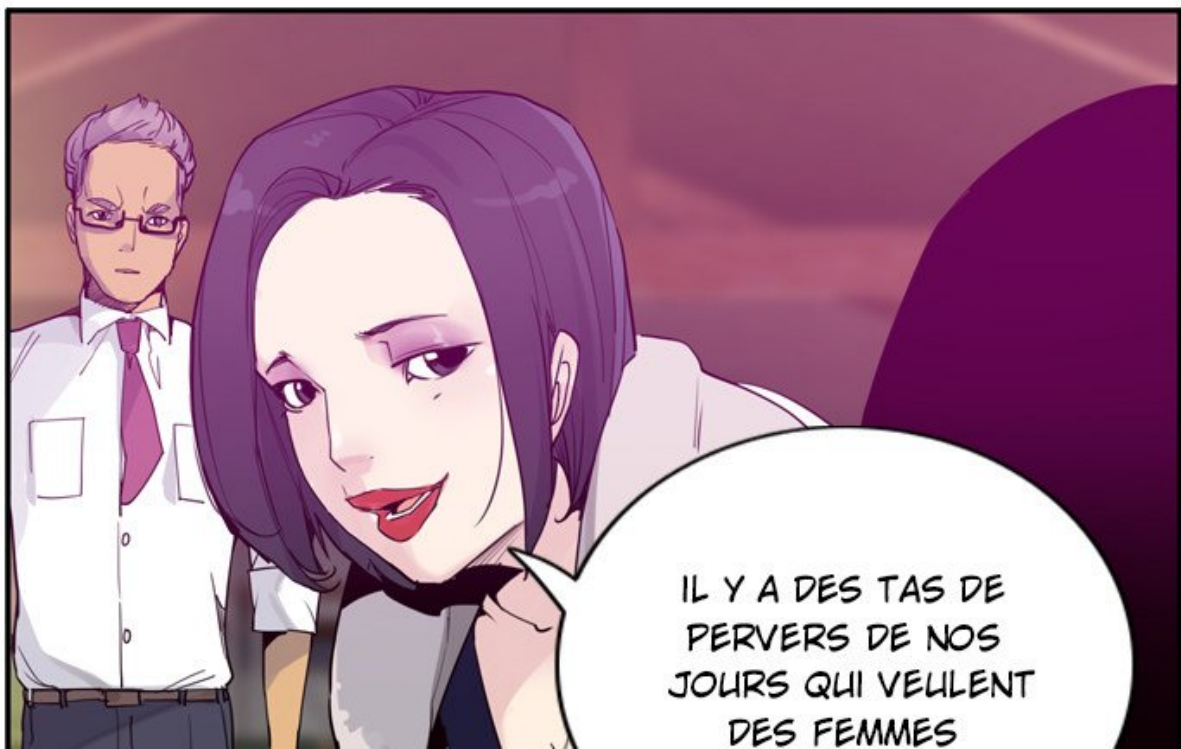

IL Y A DES TAS DE
PERVERS DE NOS
JOURS QUI VELLENT
DES FEMMES