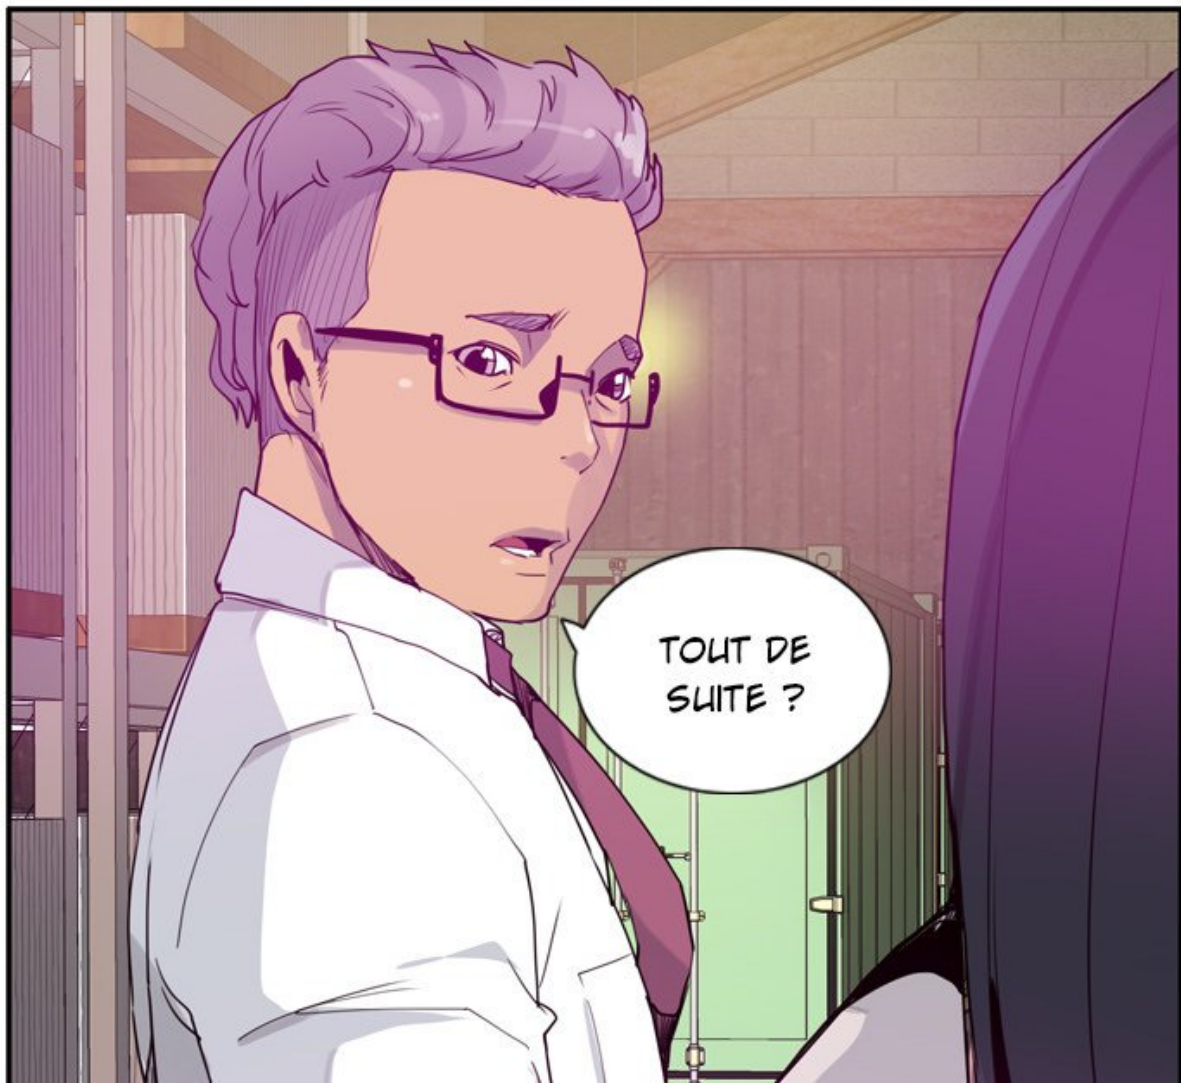

TOUT DE
SUITE ?