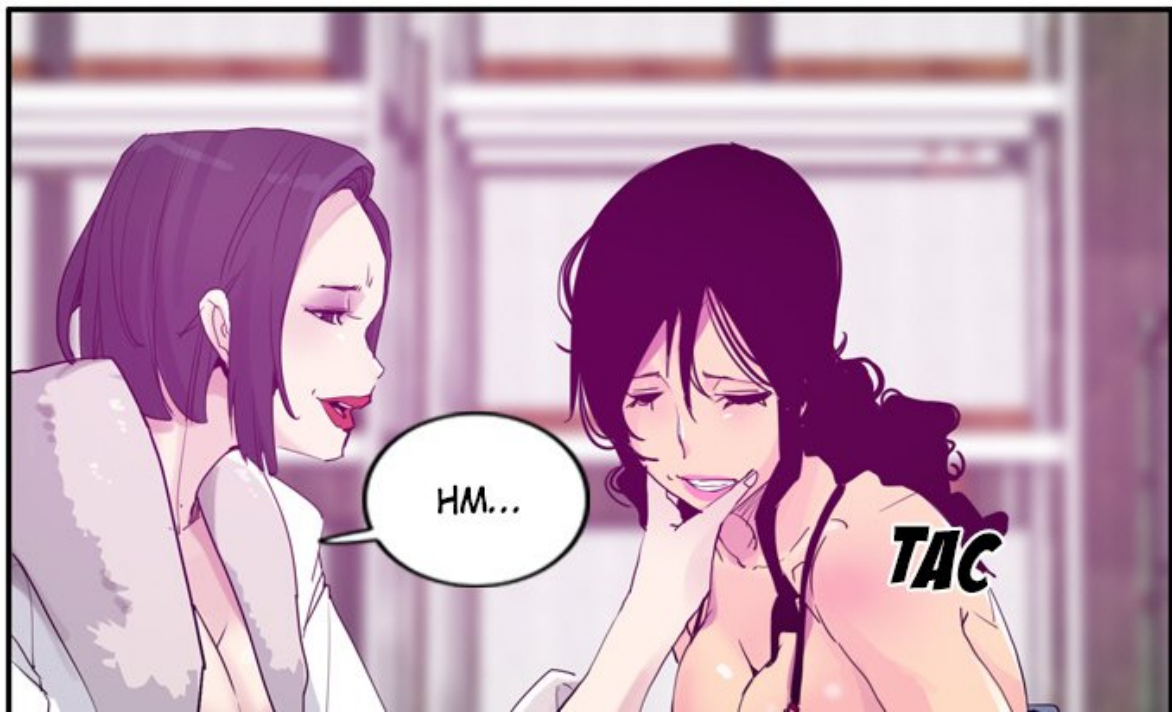

Desperate  
Housewife

Scénario · Dessin  
**Yagwangtan**

A comic book panel showing a hallway. A single light bulb hangs from the ceiling. In the background, there are several green metal lockers or storage units. A speech bubble on the left contains the text "ARRÊTE !".

D'ACCORD...

HM...

**TAC**

TILES

PLUS MIGNONNE  
QUE JE NE LE  
PENSAIS.

**FWIP**

A woman with dark hair and bangs is shown from the chest up. She is wearing a black lace bra with thin straps. Her eyes are closed, and she has a slightly pained or uncomfortable expression. A black speech bubble is positioned to her left, containing the text 'MM...'. The background is a blurred indoor setting with a red rectangular sign on a wall.