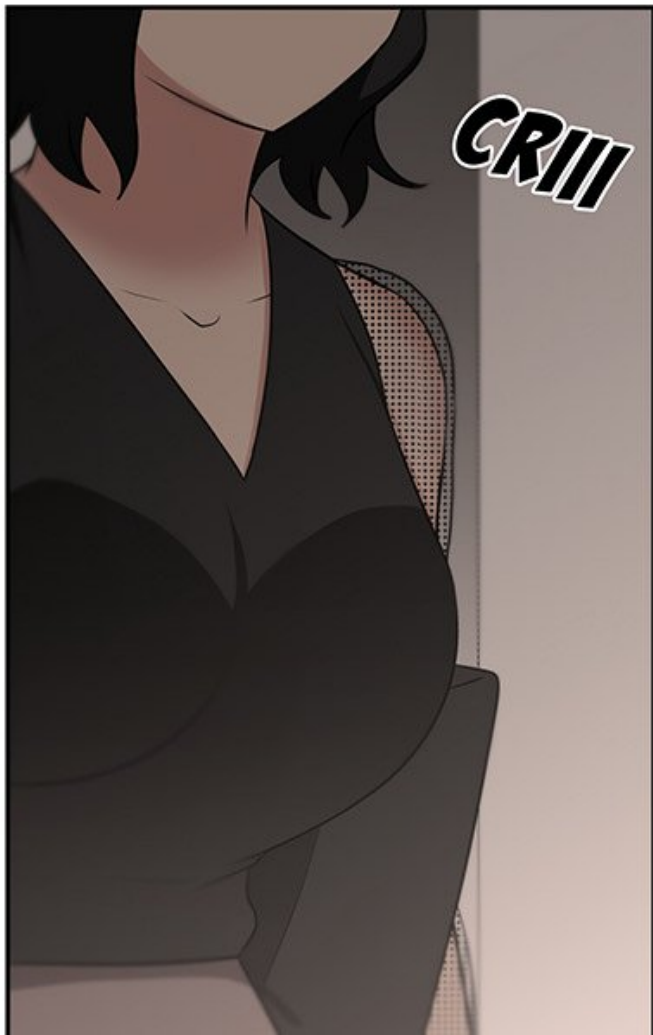

HIER ENCORE,
TU ÉTAIS SUPER EXCITÉE
EN PARLANT DE LA
ROBE !

OUI, J'ÉTAIS
EXCITÉE,

MAIS
AUJOURD'HUI,
J'AI RÉALISÉ

QUE JE
POUVAIS PAS ME
MARIER À QUELQU'UN
QUI NE M'AIME

FOUR

TAP

TAP

TAP

CRIII

TAP

TAP

The image shows a stylized, low-angle view of a building's exterior. The building is composed of dark grey or brown rectangular panels. The word "VOYANTE" is prominently displayed in large, white, sans-serif capital letters across the middle of the facade. The letters have a slight 3D effect with a dark shadow underneath. The top of the image is a solid white space, and the bottom edge shows a dark horizontal line, possibly representing a window or a ledge. The overall style is clean and modern.