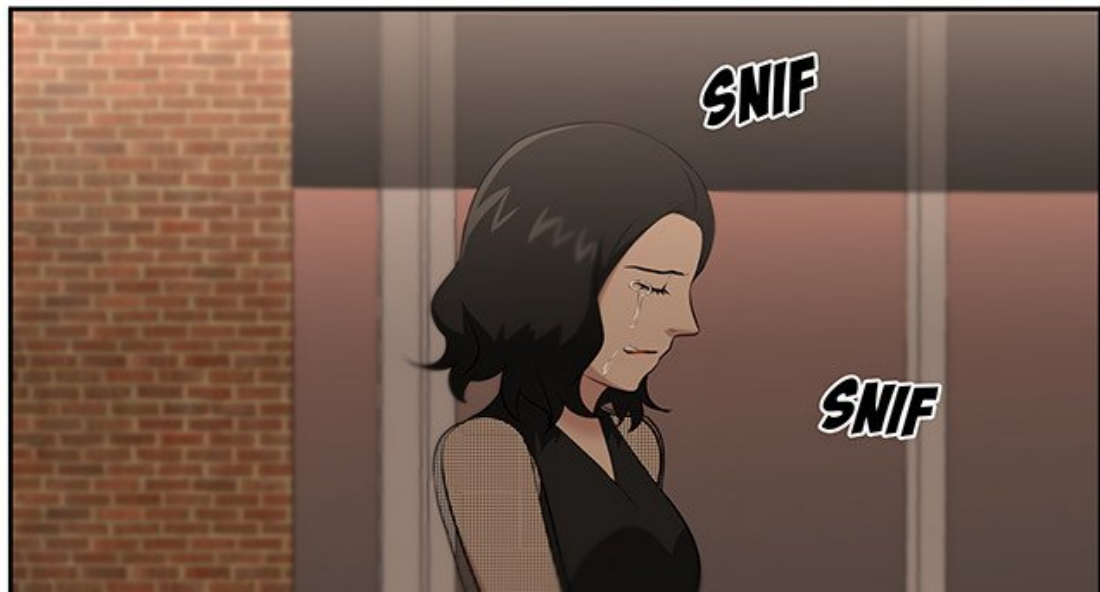

ET SI C'EST JUSTE PARCE
QU'IL NE M'AIMAIT PAS ASSEZ...