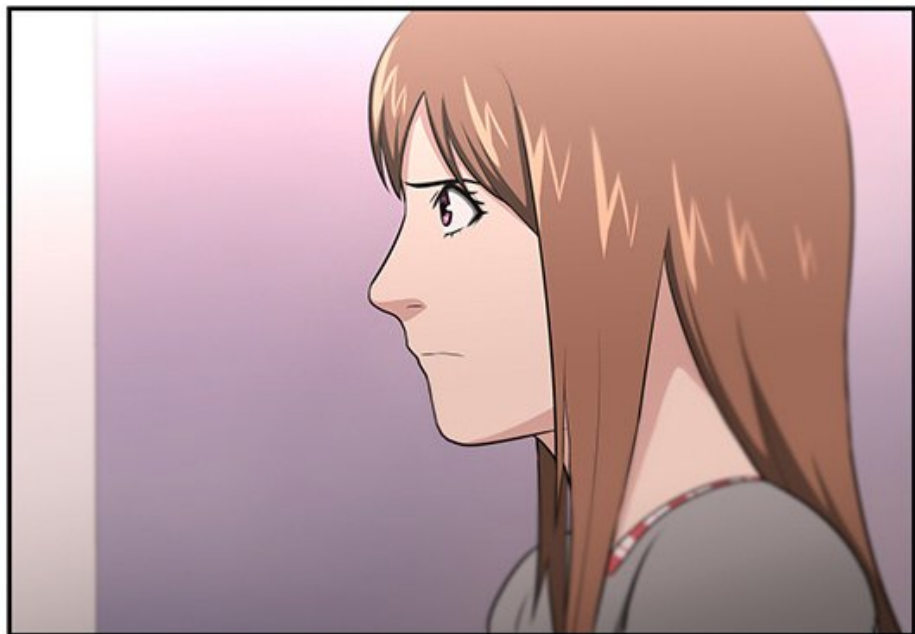

TU DEVRAIS
PAS AGIR COMME ÇA
EN PUBLIC...