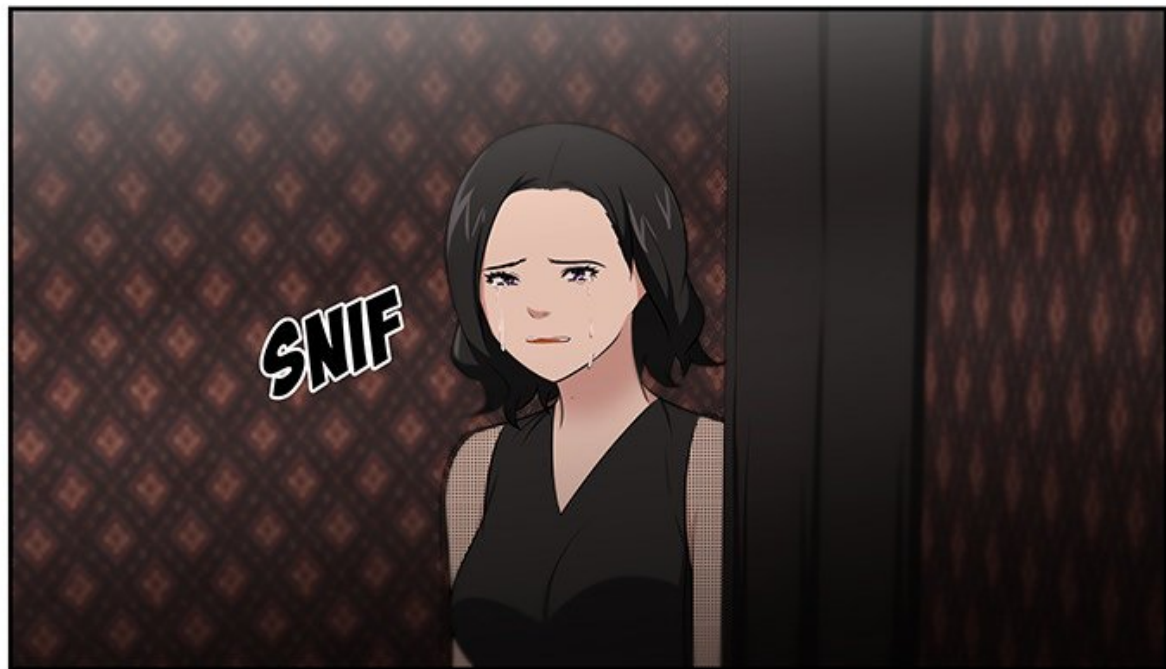

CRIII

TAP

TAP

The image shows a stylized, low-angle view of a building's exterior. The building is composed of dark grey or brown rectangular panels. The word "VOYANTE" is prominently displayed in large, white, sans-serif capital letters across the middle of the facade. The letters have a slight 3D effect with a dark shadow underneath. The top of the image is a solid white space, and the bottom edge shows a dark horizontal line, possibly representing a window or a ledge. The overall style is clean and modern.