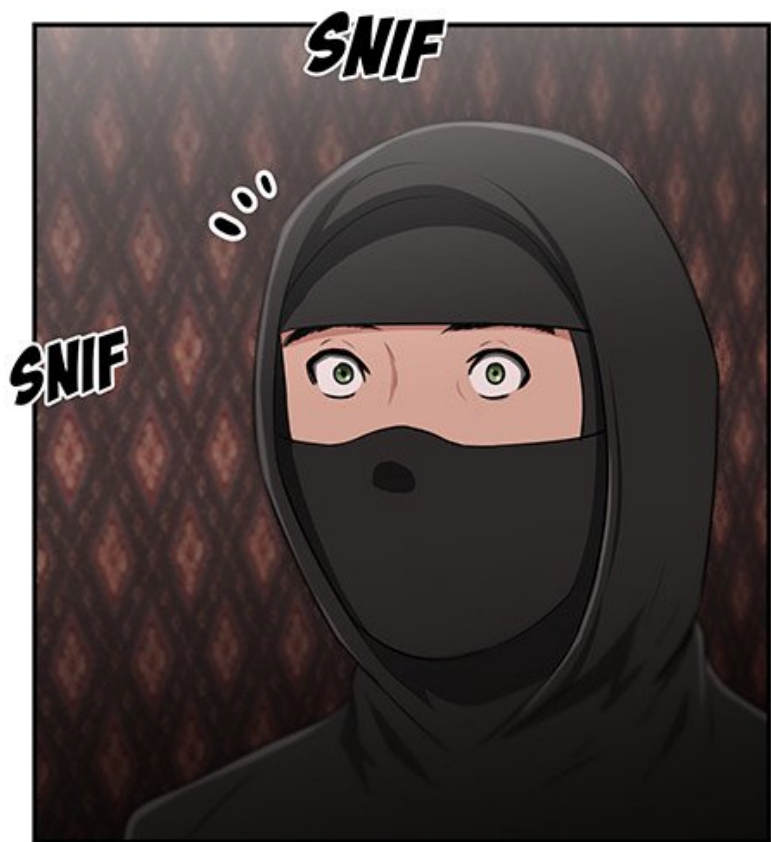

CRIII

TAP

TAP

The image shows a stylized, low-angle view of a building's exterior. The building is composed of dark grey or brown rectangular panels. The word "VOYANTE" is prominently displayed in large, white, sans-serif capital letters across the middle of the facade. The letters have a slight 3D effect with a dark shadow underneath. The top of the image is a solid white space, and the bottom edge shows a dark horizontal line, possibly representing a window or a ledge. The overall style is clean and modern.