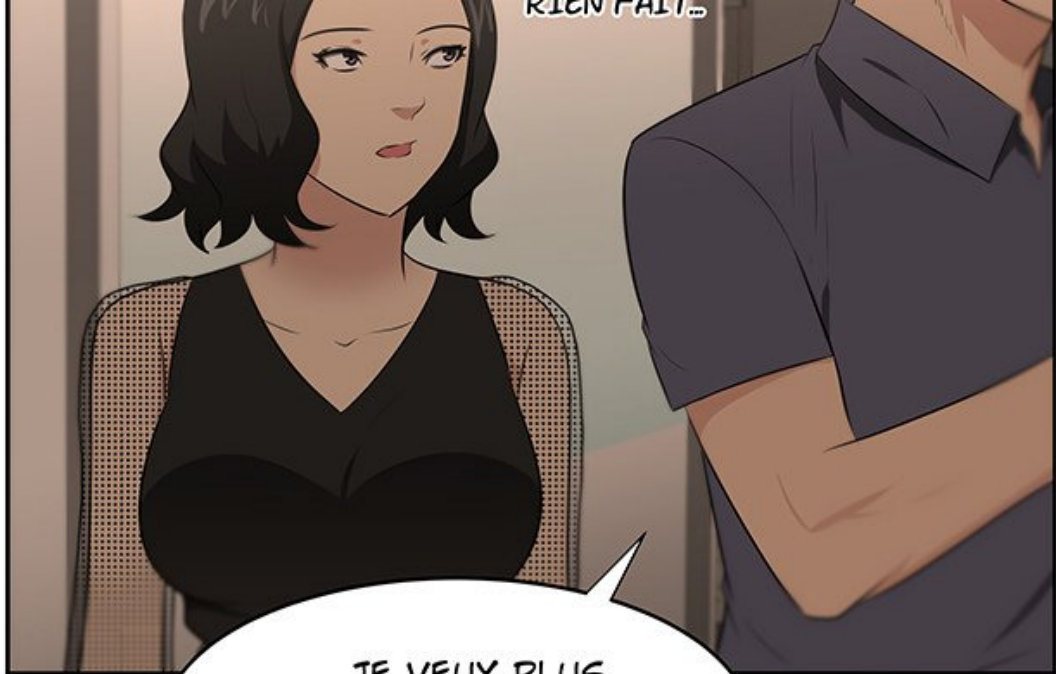

RIEN FAIT...

...JE VEUX PLUS
T'ENTENDRE PARLER
DE DÉMÉNAGER !