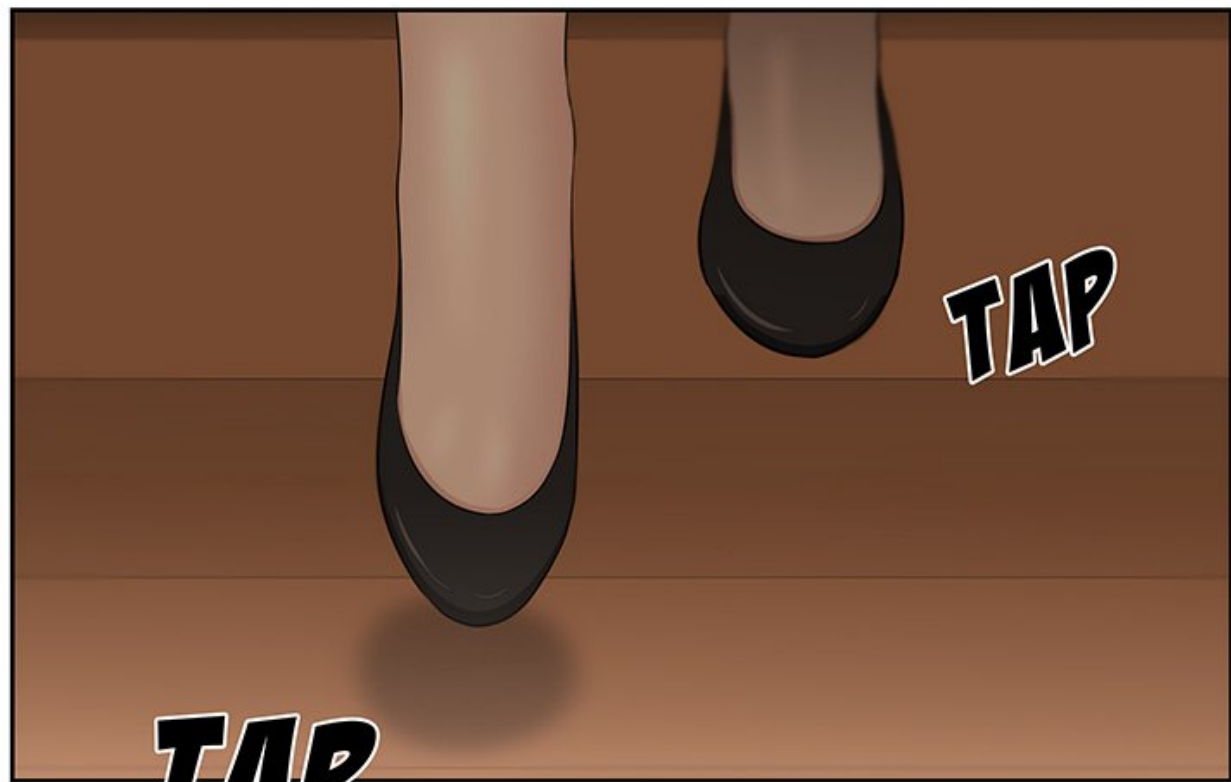

HIER ENCORE,
TU ÉTAIS SUPER EXCITÉE
EN PARLANT DE LA
ROBE !

OUI, J'ÉTAIS
EXCITÉE,

MAIS
AUJOURD'HUI,
J'AI RÉALISÉ

QUE JE
POUVAIS PAS ME
MARIER À QUELQU'UN
QUI NE M'AIME

FOUR

TAP

TAP

TAP

CRIII

TAP

TAP

The image shows a stylized, low-angle view of a building's exterior. The building is composed of dark grey or brown rectangular panels. The word "VOYANTE" is prominently displayed in large, white, sans-serif capital letters across the middle of the facade. The letters have a slight 3D effect with a dark shadow underneath. The top of the image is a solid white space, and the bottom edge shows a dark horizontal line, possibly representing a window or a ledge. The overall style is clean and modern.