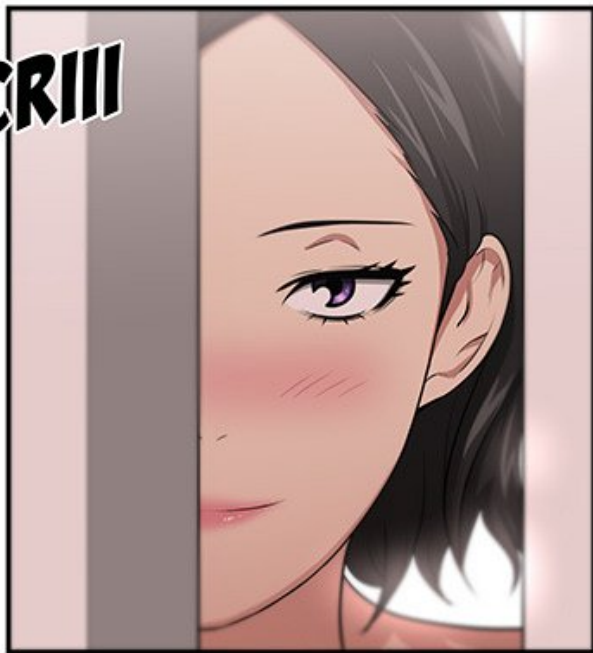

CRIII

MOI AUSSI,
JE TROUVAIS QU'IL FAISAIT
CHAUD...