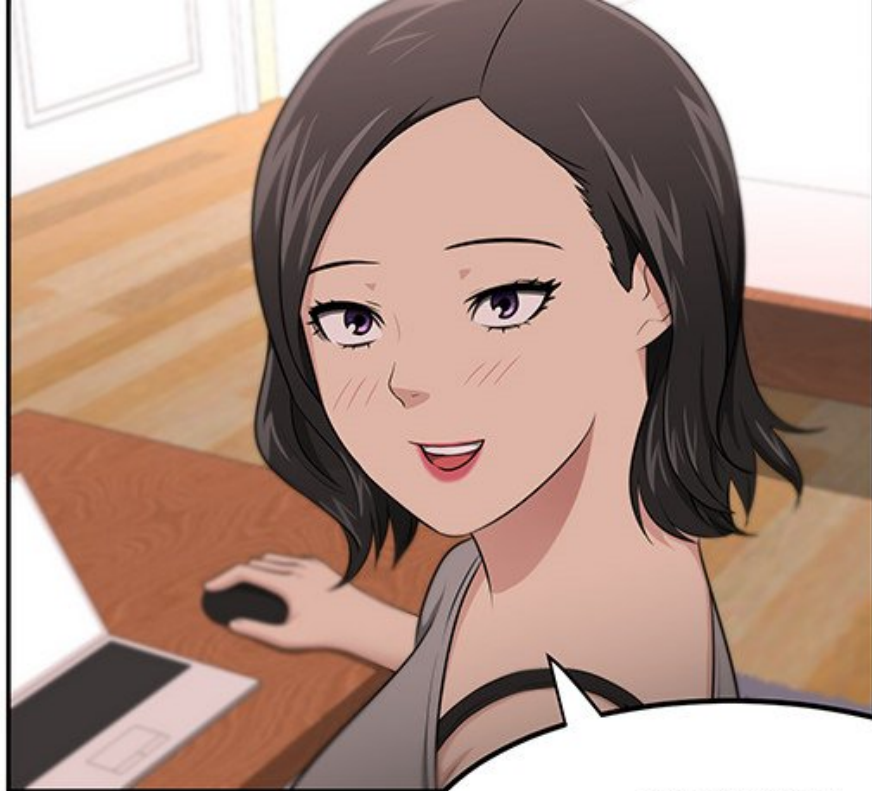

ON DEVRAIT
PORTER DES VÊTEMENTS
DE COUPLE, NOUS AUSSI !