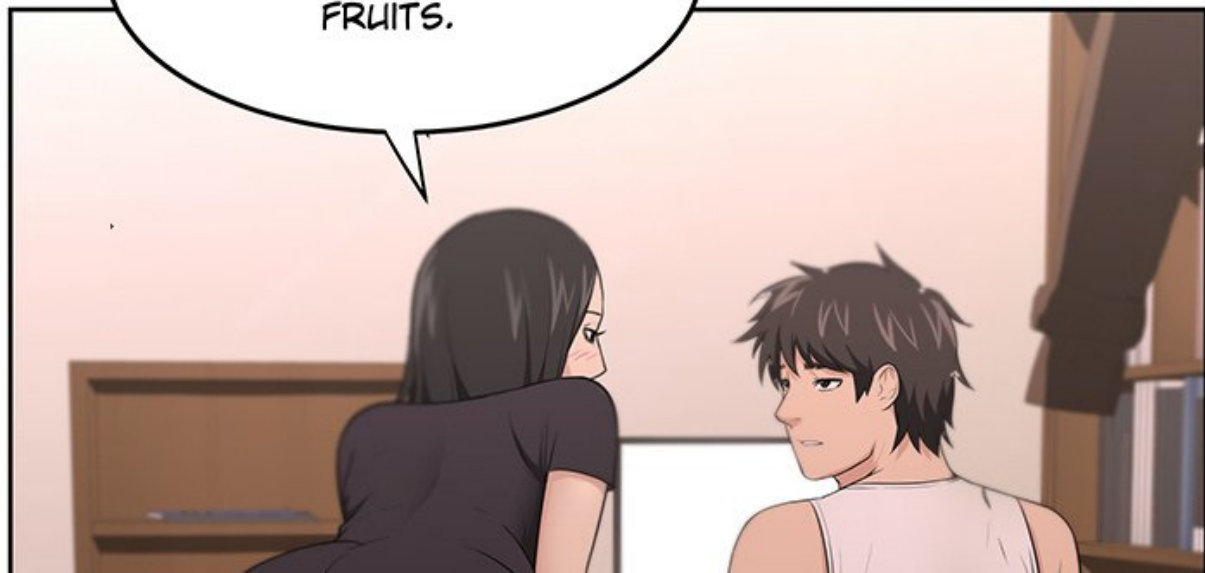

SEPT ANS PLUS TÔT...

TIENS,
SEONGJIN, DES
FRUITS.

FRSSH

SHLICK

SHLICK

MMPH

JE DOIS
SORTIR... ET C'EST DÉJÀ
LA CINQUIÈME FOIS,
AUJOURD'HUI...

ムン

HAA

HAAH

HAA

SHLACK

A close-up comic panel of a character's face, rendered in a soft, pinkish-orange hue. The character has a white, heart-shaped mark on their right cheek. The background is filled with white motion lines radiating from the center, suggesting a sudden movement or impact. The word "SHLACK" is written in a bold, pink, stylized font with a white outline, appearing twice: once in the upper left and once in the lower right.