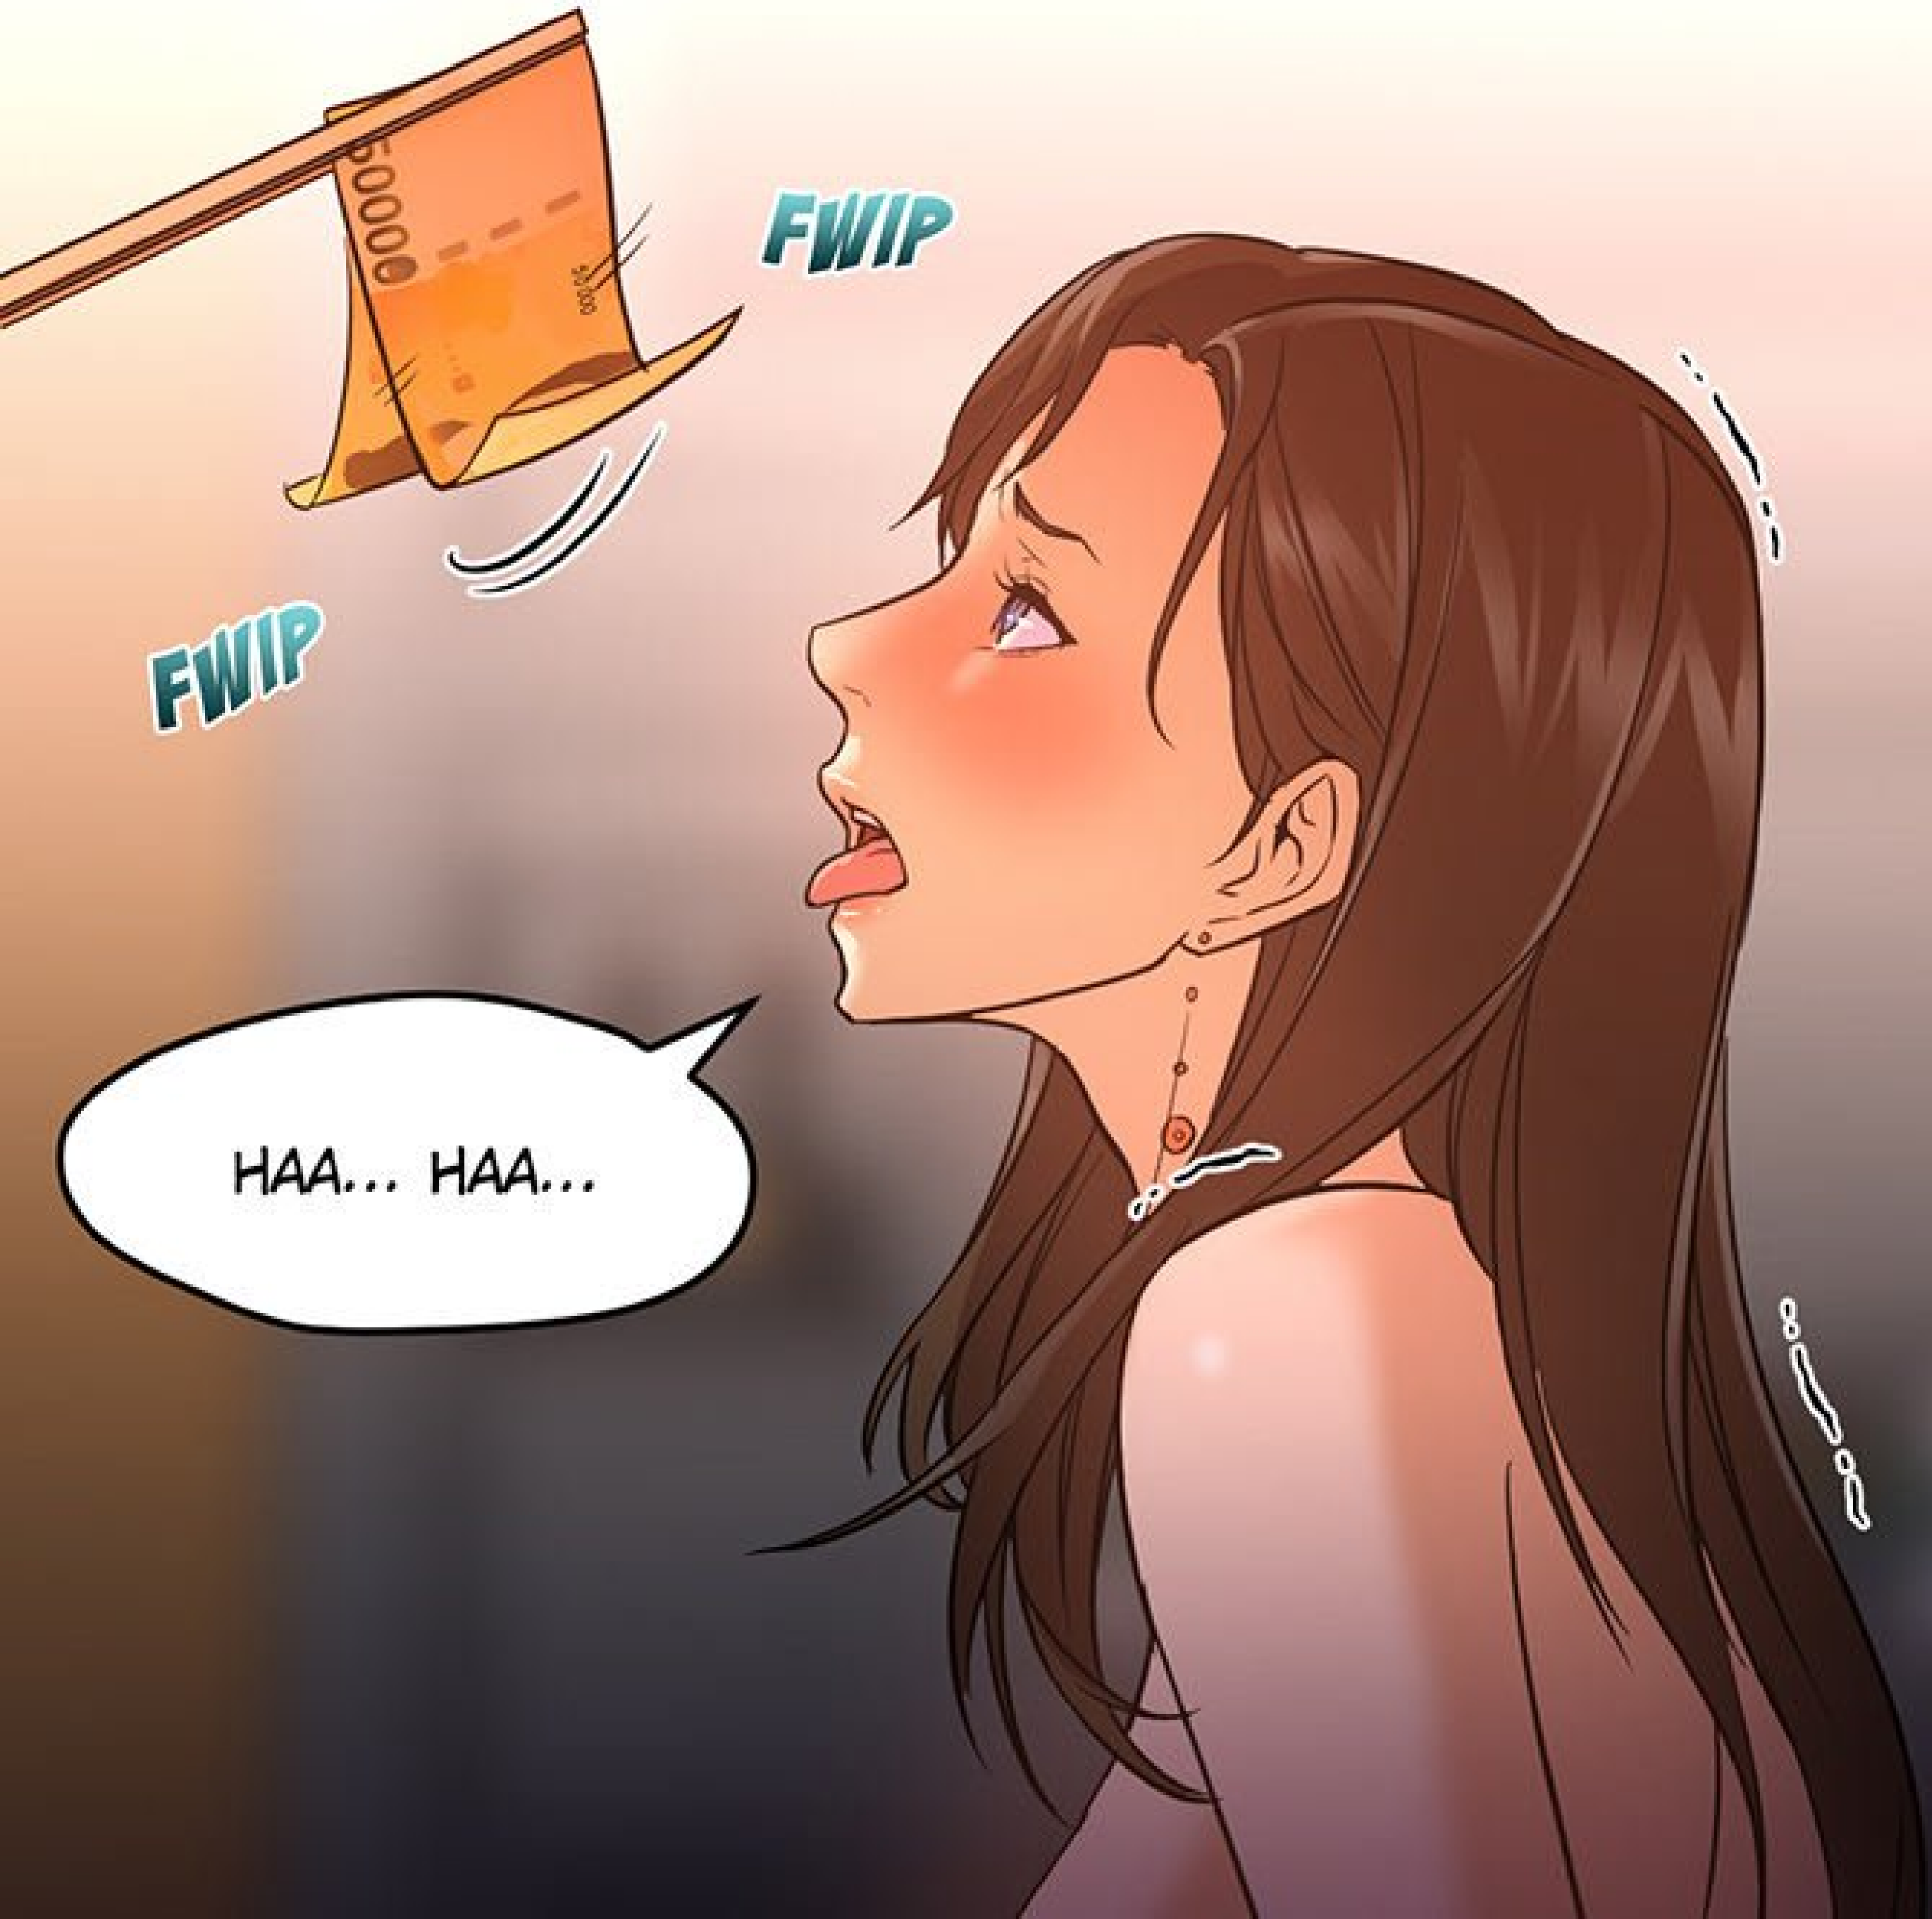

FWIP

FWIP

HAA... HAA...