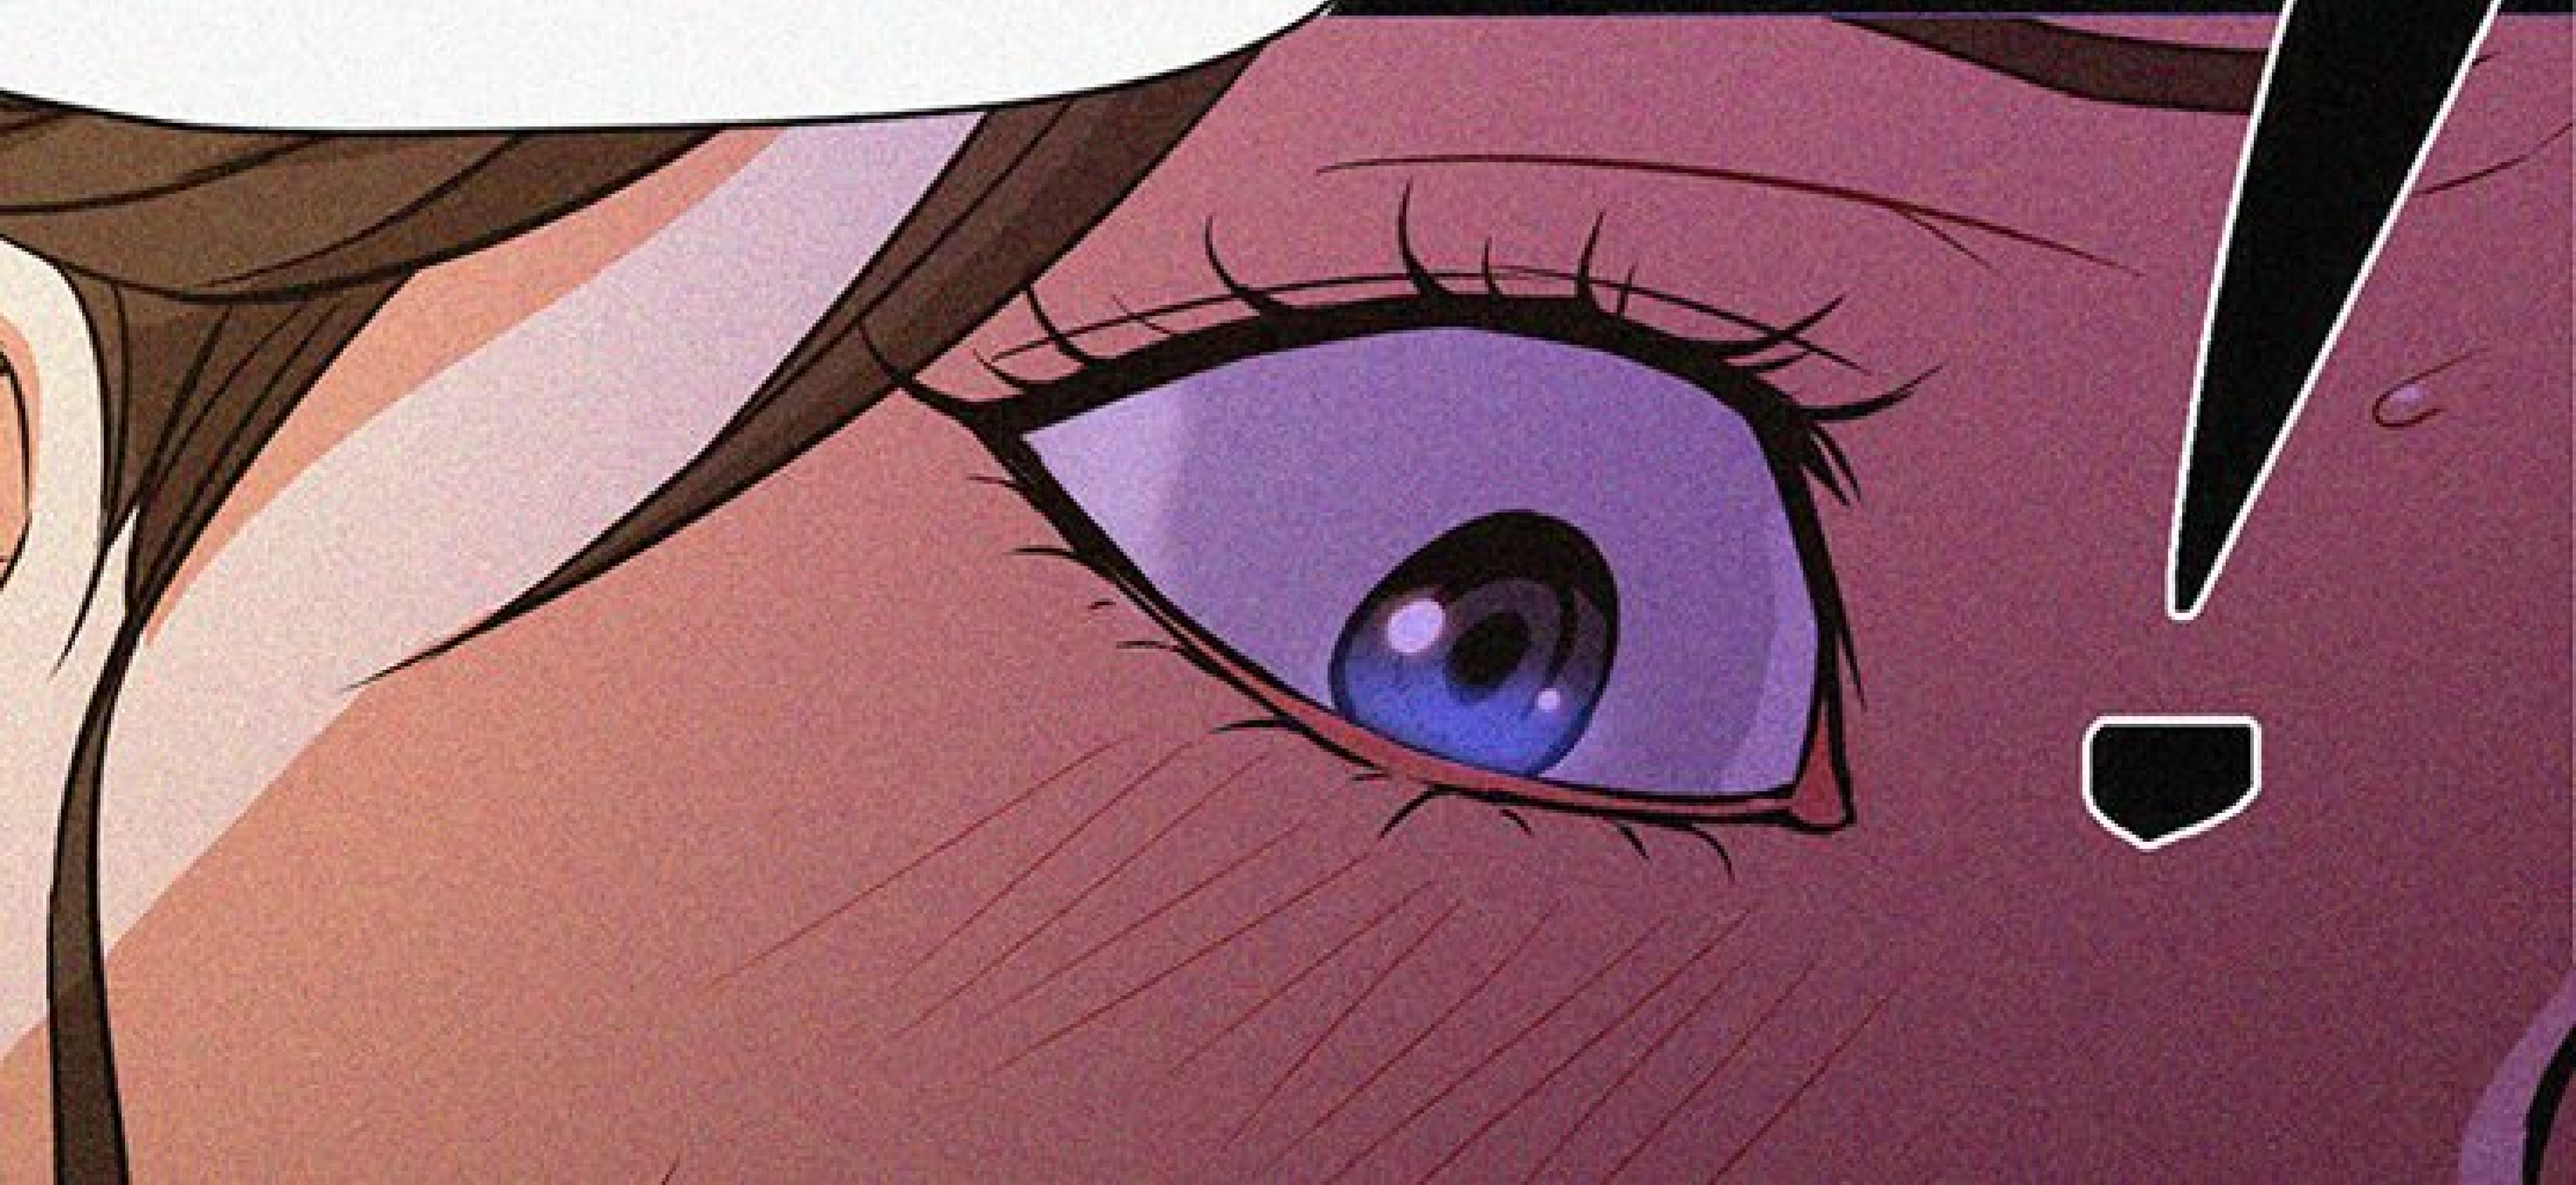

CE N'EST PAS...

TU CONNAIS
LA DIFFÉRENCE ENTRE TOI...