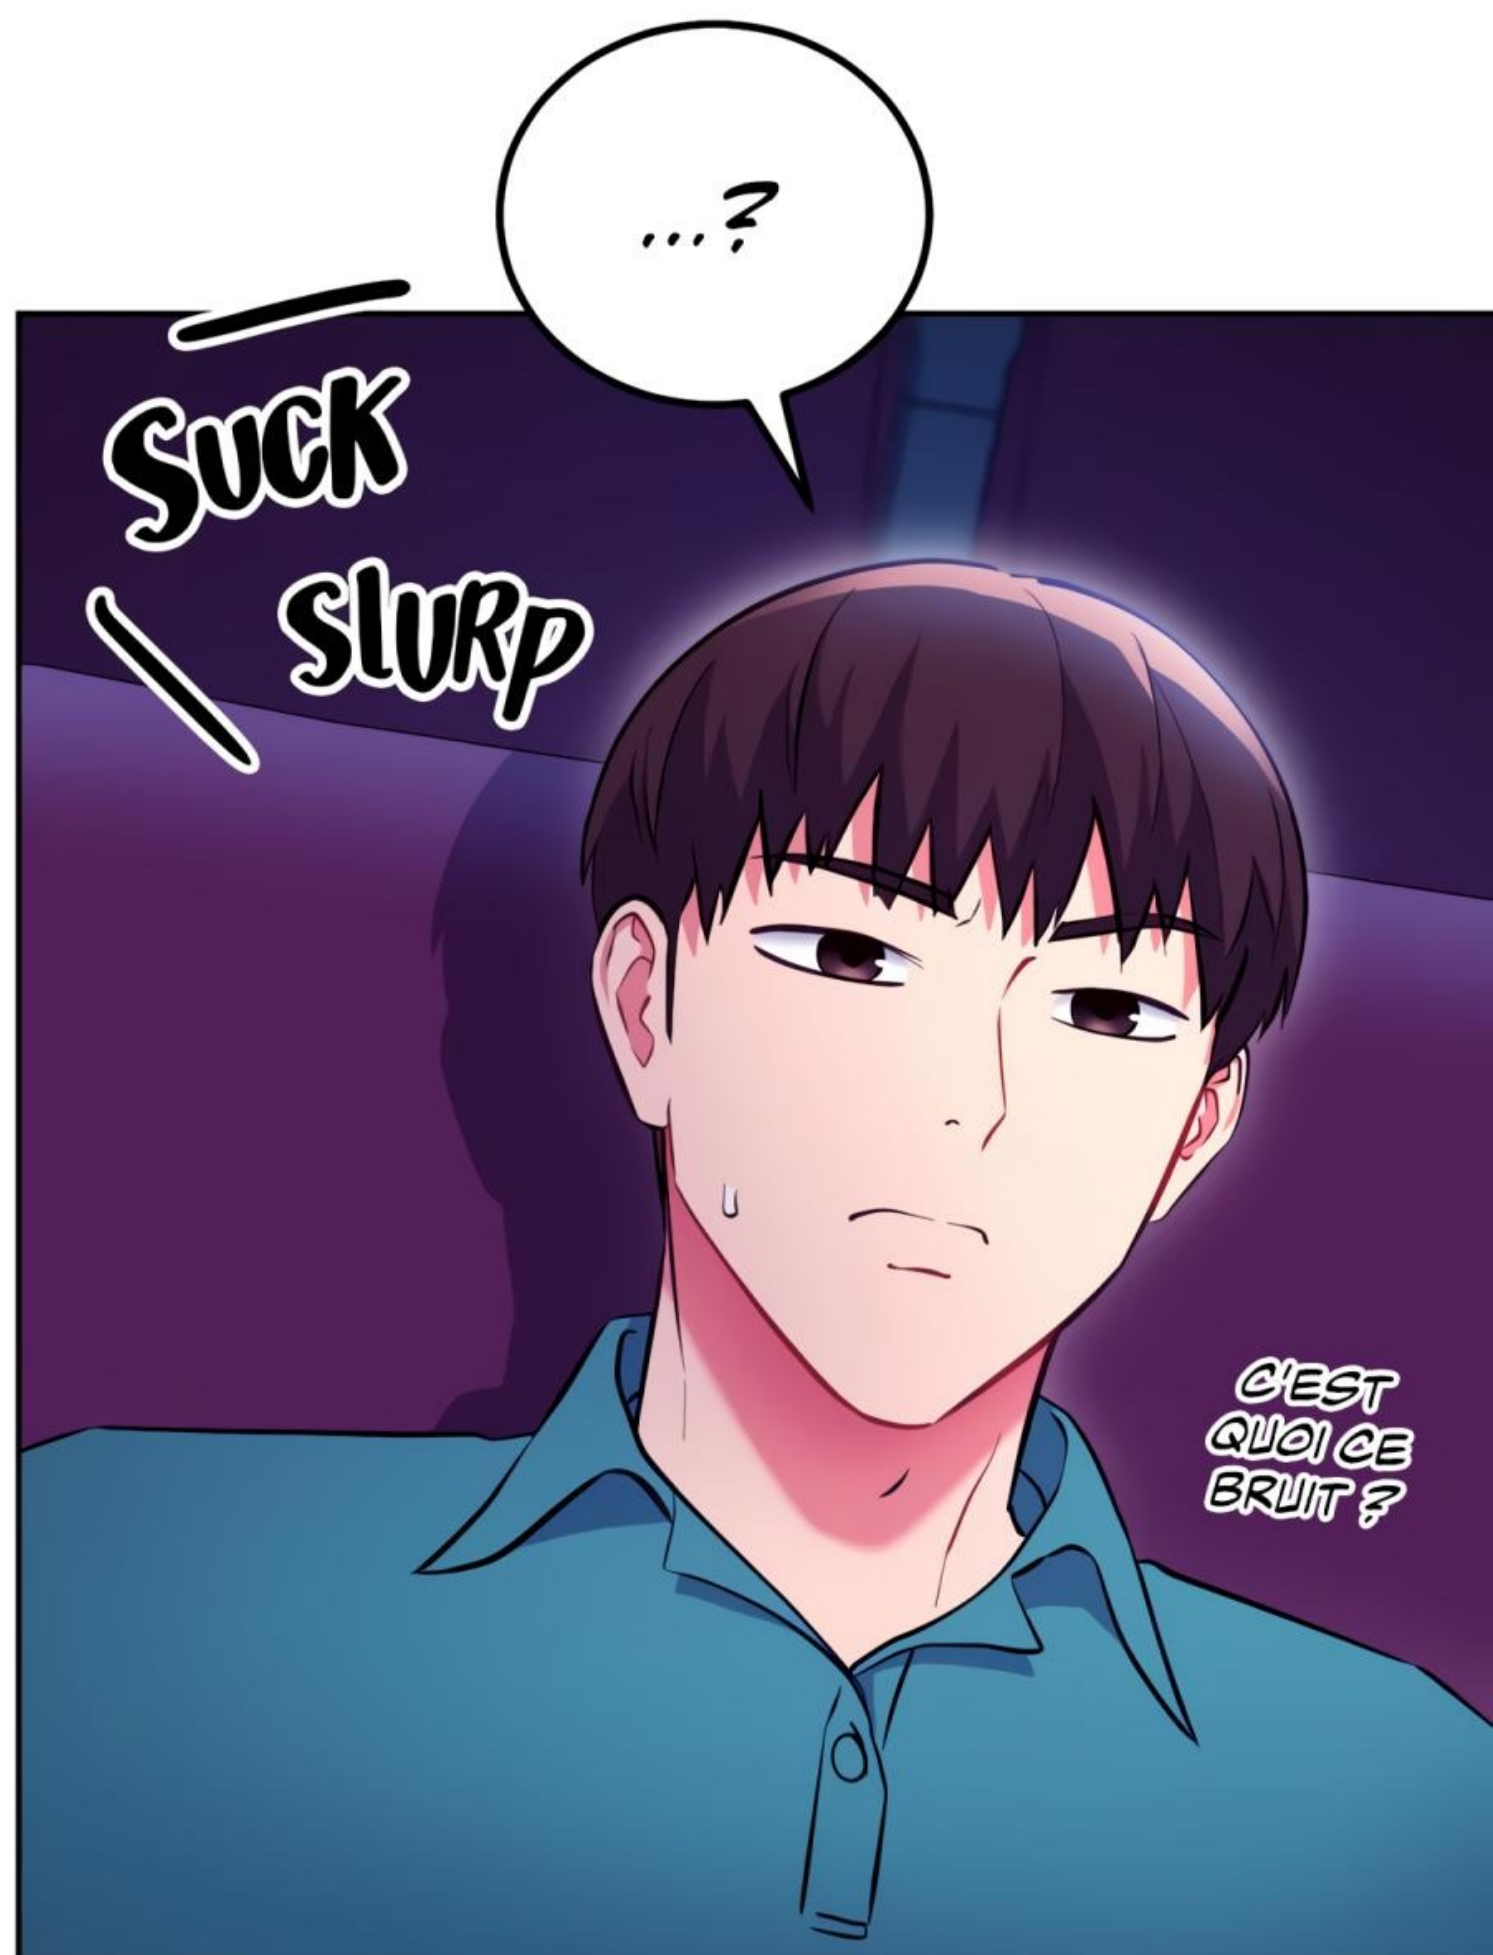

# Slip

A character with long, flowing purple hair is shown from the chest up. They have their eyes closed and are covering them with both hands, with fingers spread. They are wearing a white long-sleeved shirt under a dark blue jacket. The background is a soft, light purple gradient.

MAIS...

... ÇA M'EXCITE  
ENCORE PLUS !

SIURP

A close-up, profile view of a character's face. The character has long purple hair and is wearing a white shirt. Their mouth is open in a slurping expression, and a small droplet of liquid is visible on their chin. The background is a soft, light purple gradient.