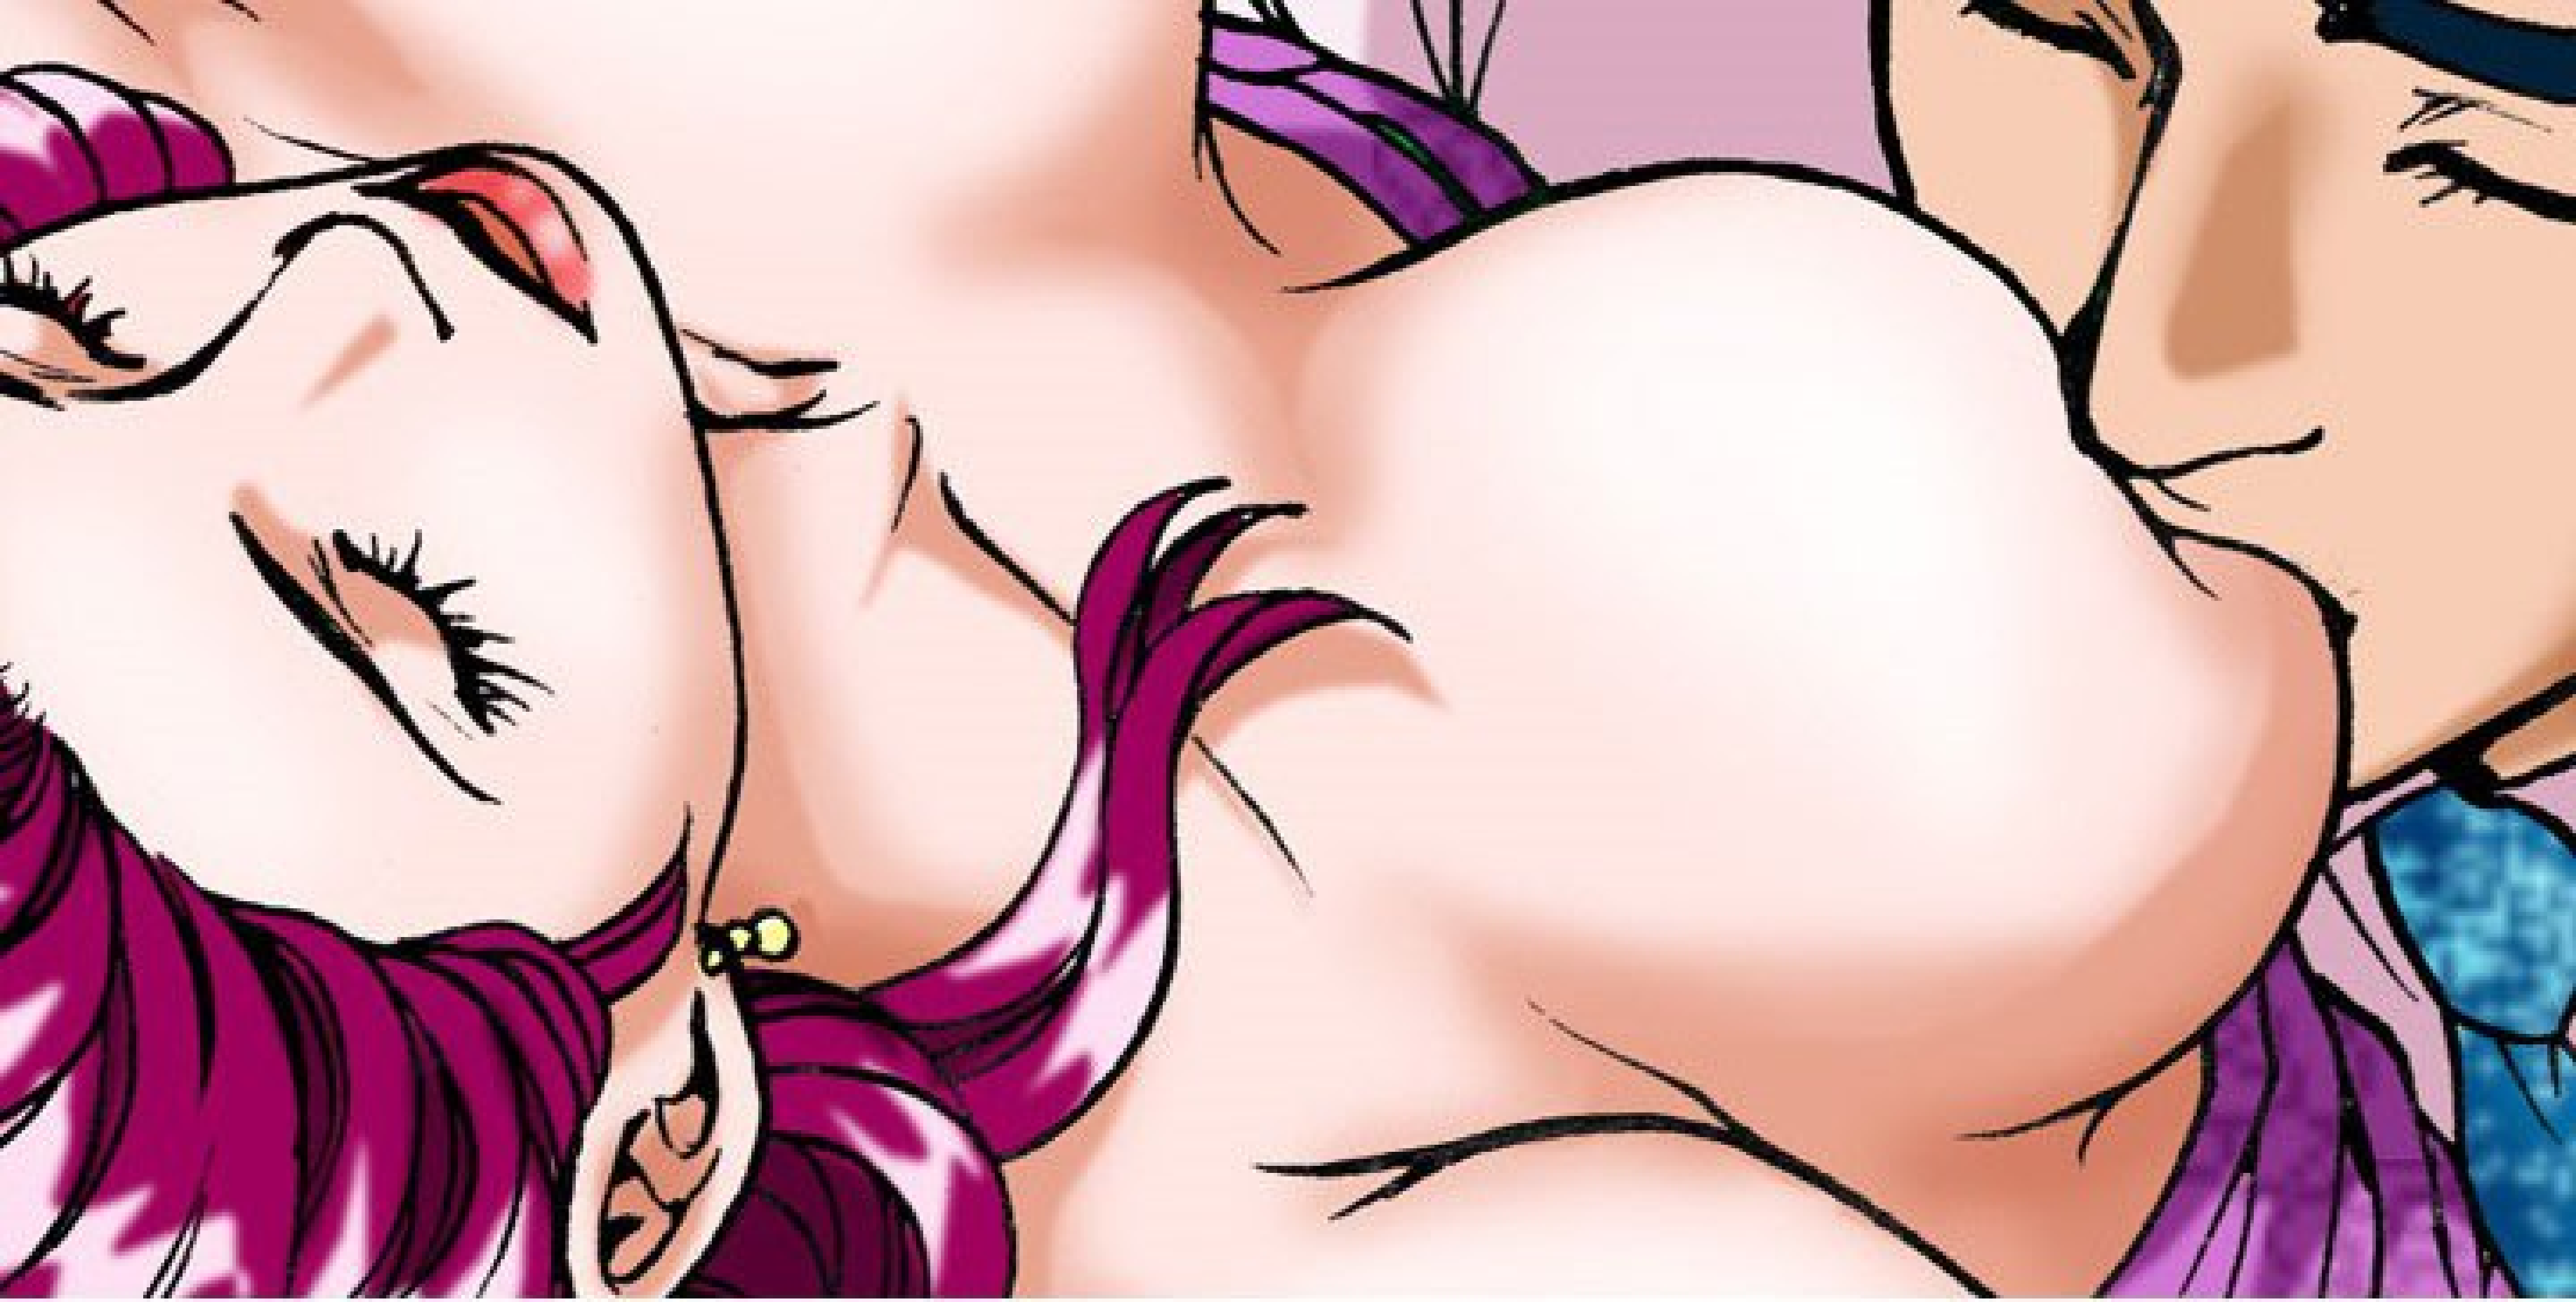

A comic panel showing a close-up of a person's face and hands. The person has brown hair and is wearing a blue top. Their hands are positioned near their face, with fingers slightly curled. The background is a soft, out-of-focus pinkish-purple.

JE POURRAIS FAIRE
ÇA TOUTE LA NUIT.

A comic panel showing a woman with purple hair and a man's face. The woman is on the left, looking towards the man on the right. She has a surprised or excited expression with her mouth open. The man is on the right, looking back at her. The background is a bright, yellowish-green with diagonal lines.

TU PEUX ME
BAISER TOUTE
LA NUIT ?

JE VAIS TE BAISER
JUSQU'À T'EXPLOSER

LA CHATTE.

AAAH...
C'EST MON POINT
FAIBLE ICI...

IL EST VRAIMENT INCROYABLE...
ET SON GOURDIN AUSSI.

POLVOIR DÉGUSTER UN COCKTAIL,
TOUT EN FAISANT L'AMOUR... JE POURRAIS
PAS RÊVER MIEUX !