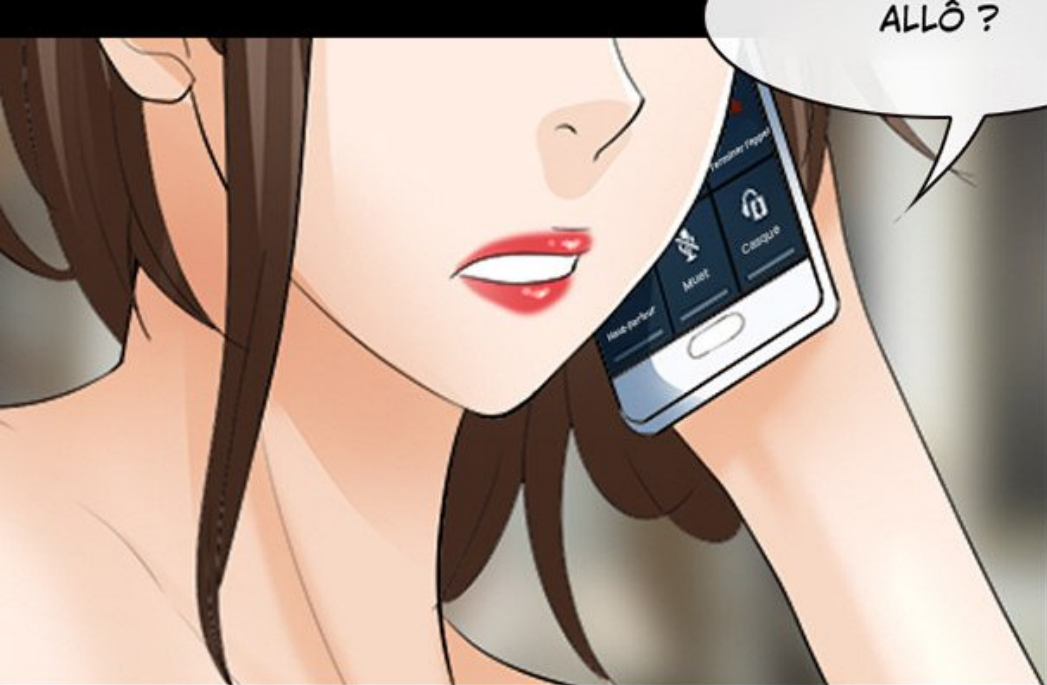

IL S'EST ÉVANOLI ?