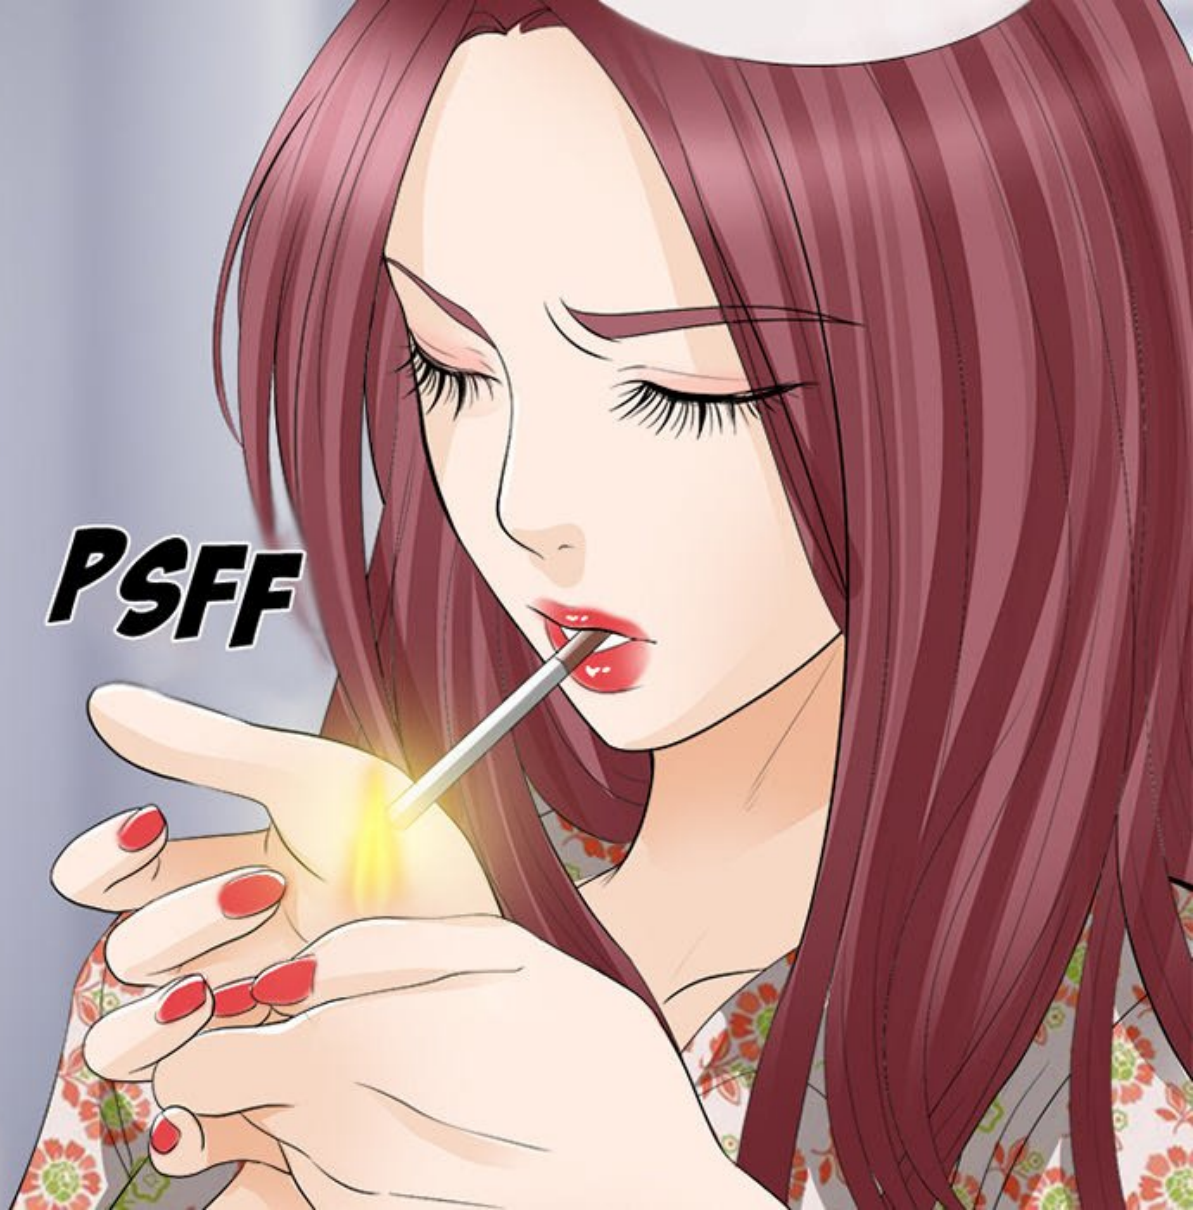

TU SAIS COMBIEN
CÔTE LE R&D ?

PSFF

BORDEL...

DÈS QUE SUSIE EST SORTIE DE PRISON,
ELLE A UTILISÉ L'ARGENT CACHÉ POUR
MONTER UNE SOCIÉTÉ DE VIAGRA.

A hand is shown from the bottom left, holding a small, white, rectangular packet. Inside the packet, a single pill is visible, which is white with a red band and a white band. The hand is positioned palm-up, and the packet is held between the thumb and index finger.