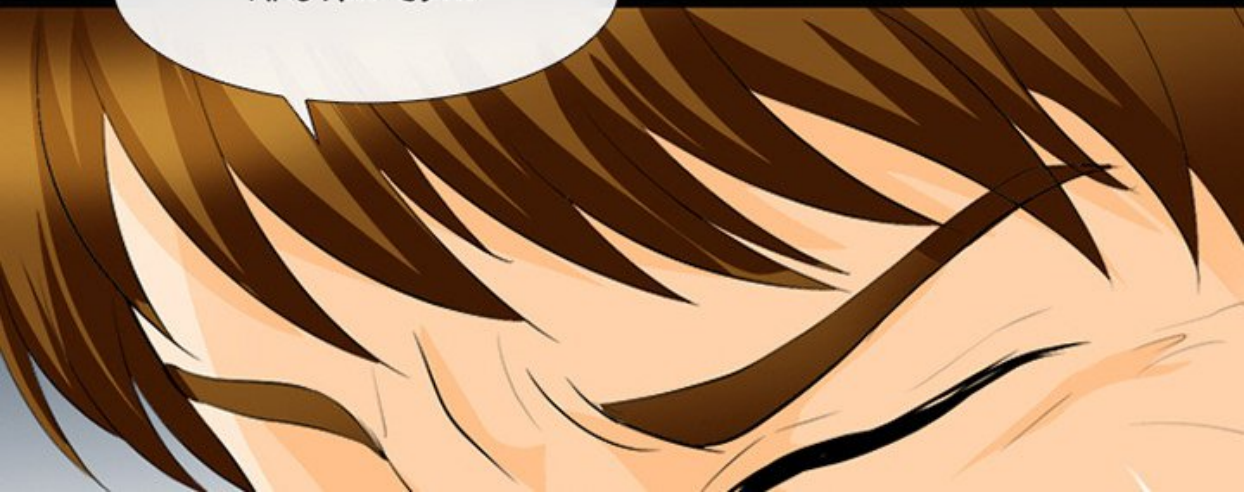

ARGH... JE...