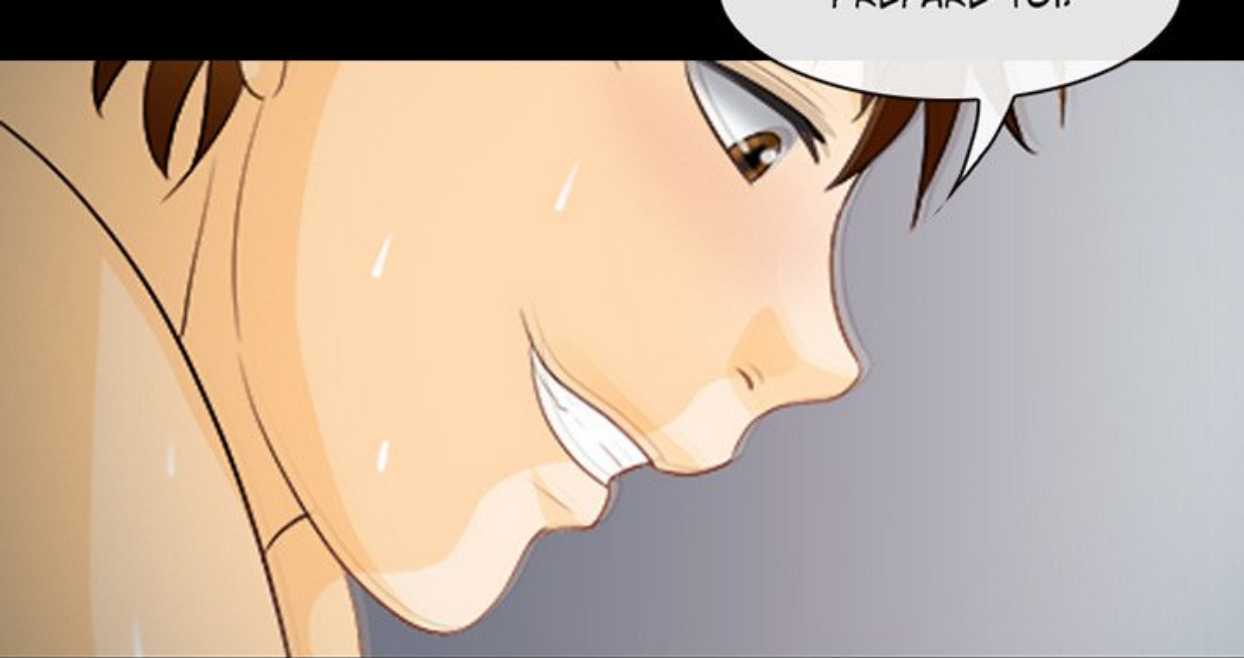

PREPARE TO!