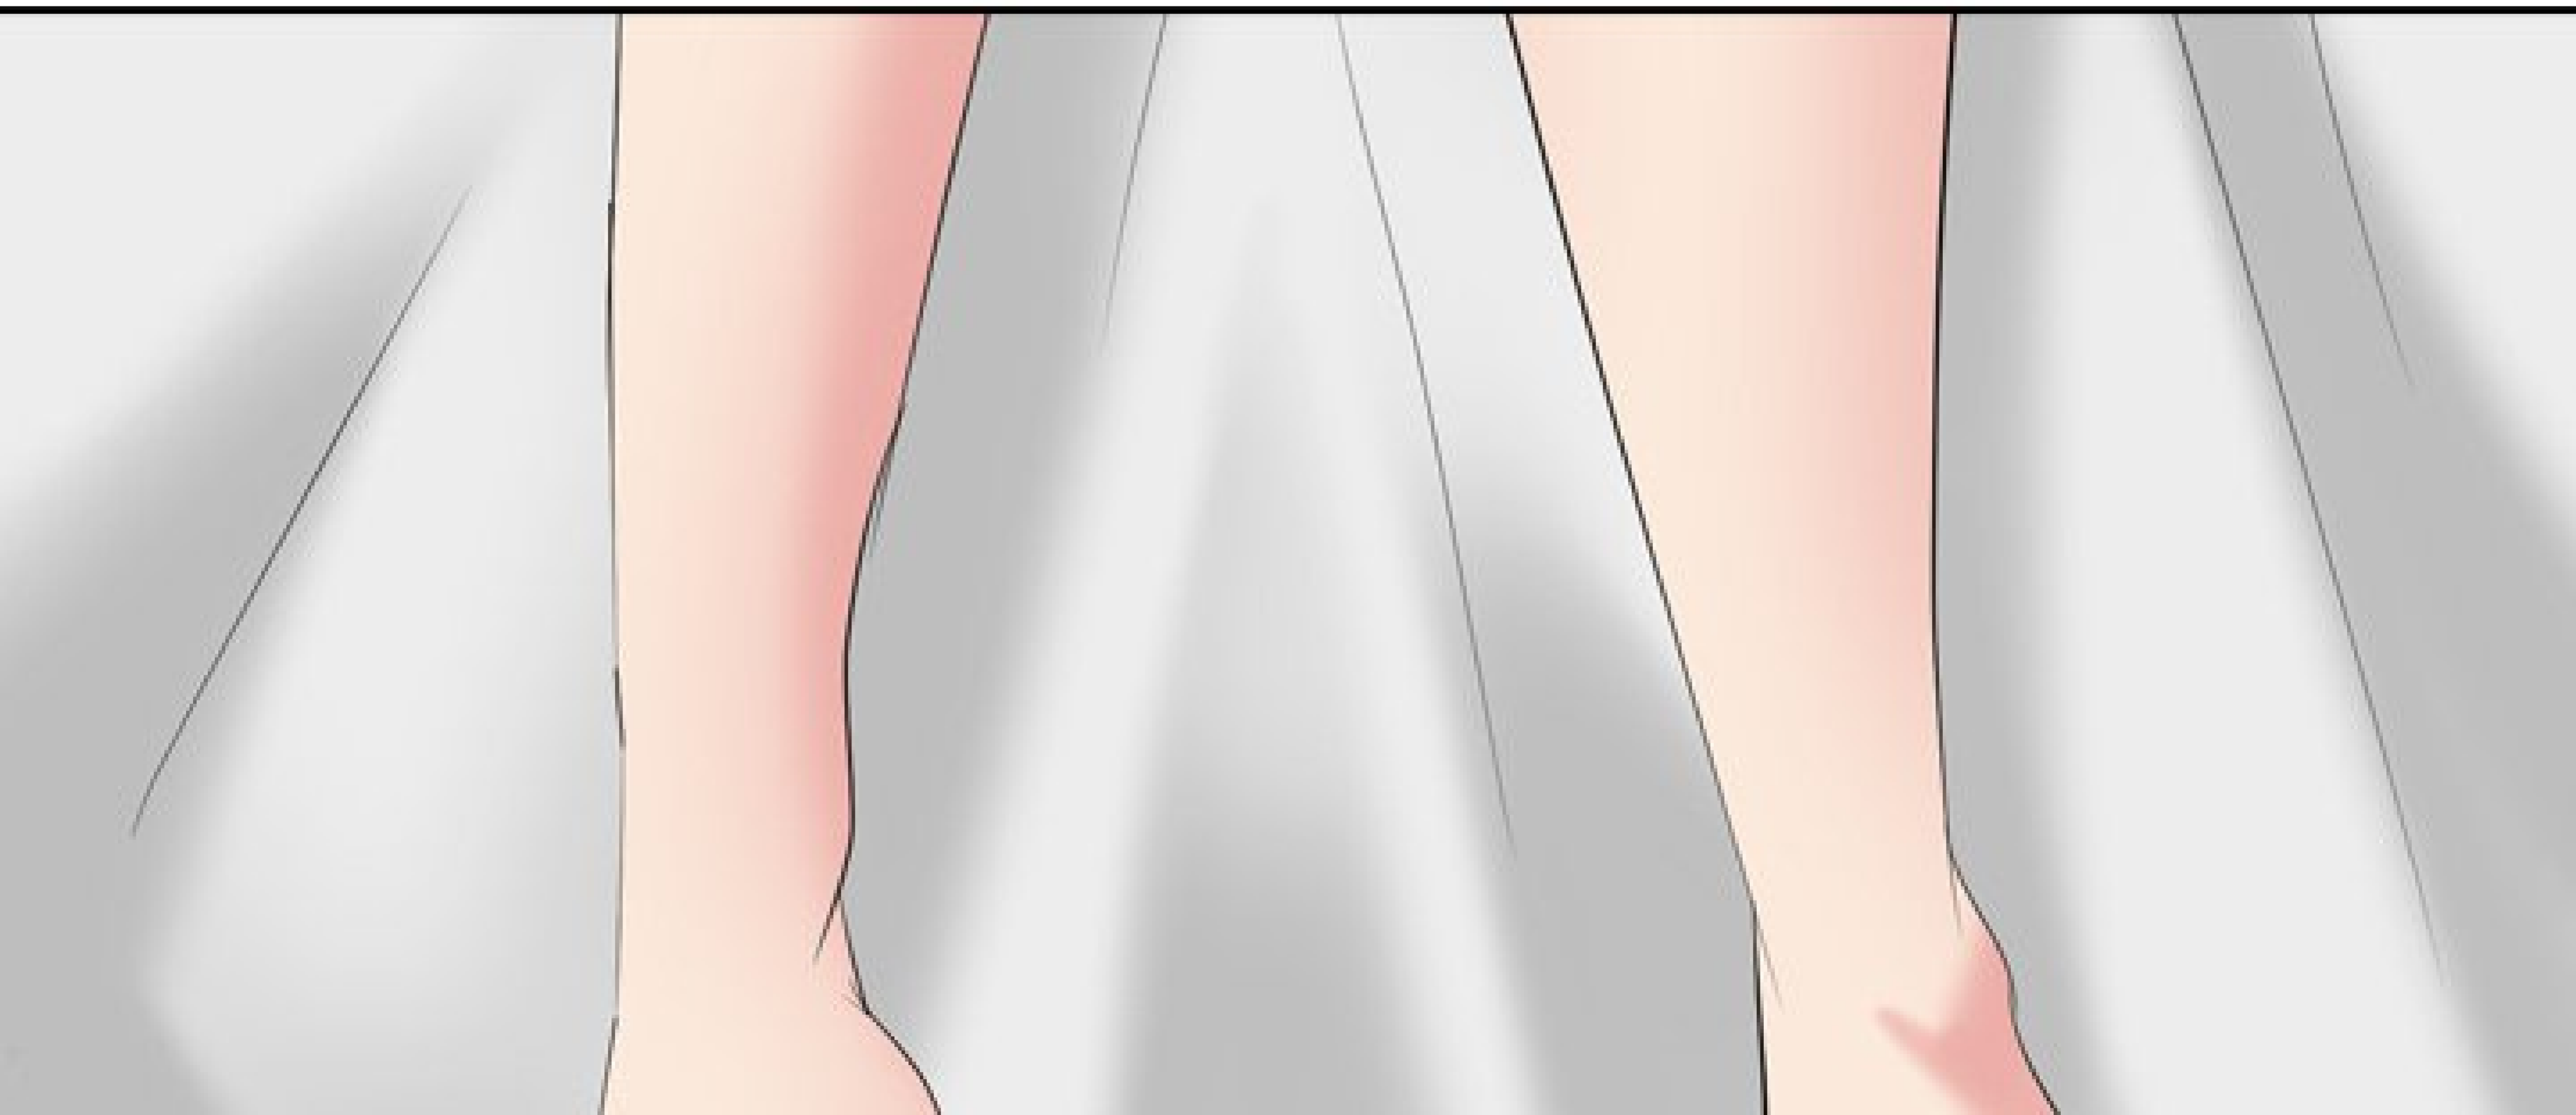

RAIN !!!

VILAM

ZZZ

An illustration showing a close-up of a person's arm and hand. The skin is rendered in shades of orange and red, suggesting a warm or possibly injured state. The hand is positioned near the top right of the frame, with fingers slightly curled. The background is a plain, light gray.

ZZZ

RÉVEILLE-TOI !
J'AI QUELQUE CHOSE
À TE DEMANDER...

A comic panel featuring a close-up of a character's face. The character has dark, thick eyebrows and is looking slightly to the right. A white speech bubble with a black outline is positioned above the character's head, containing the text "POURQUOI TU ES TOUTE NUE...?". The background is a solid light brown color.