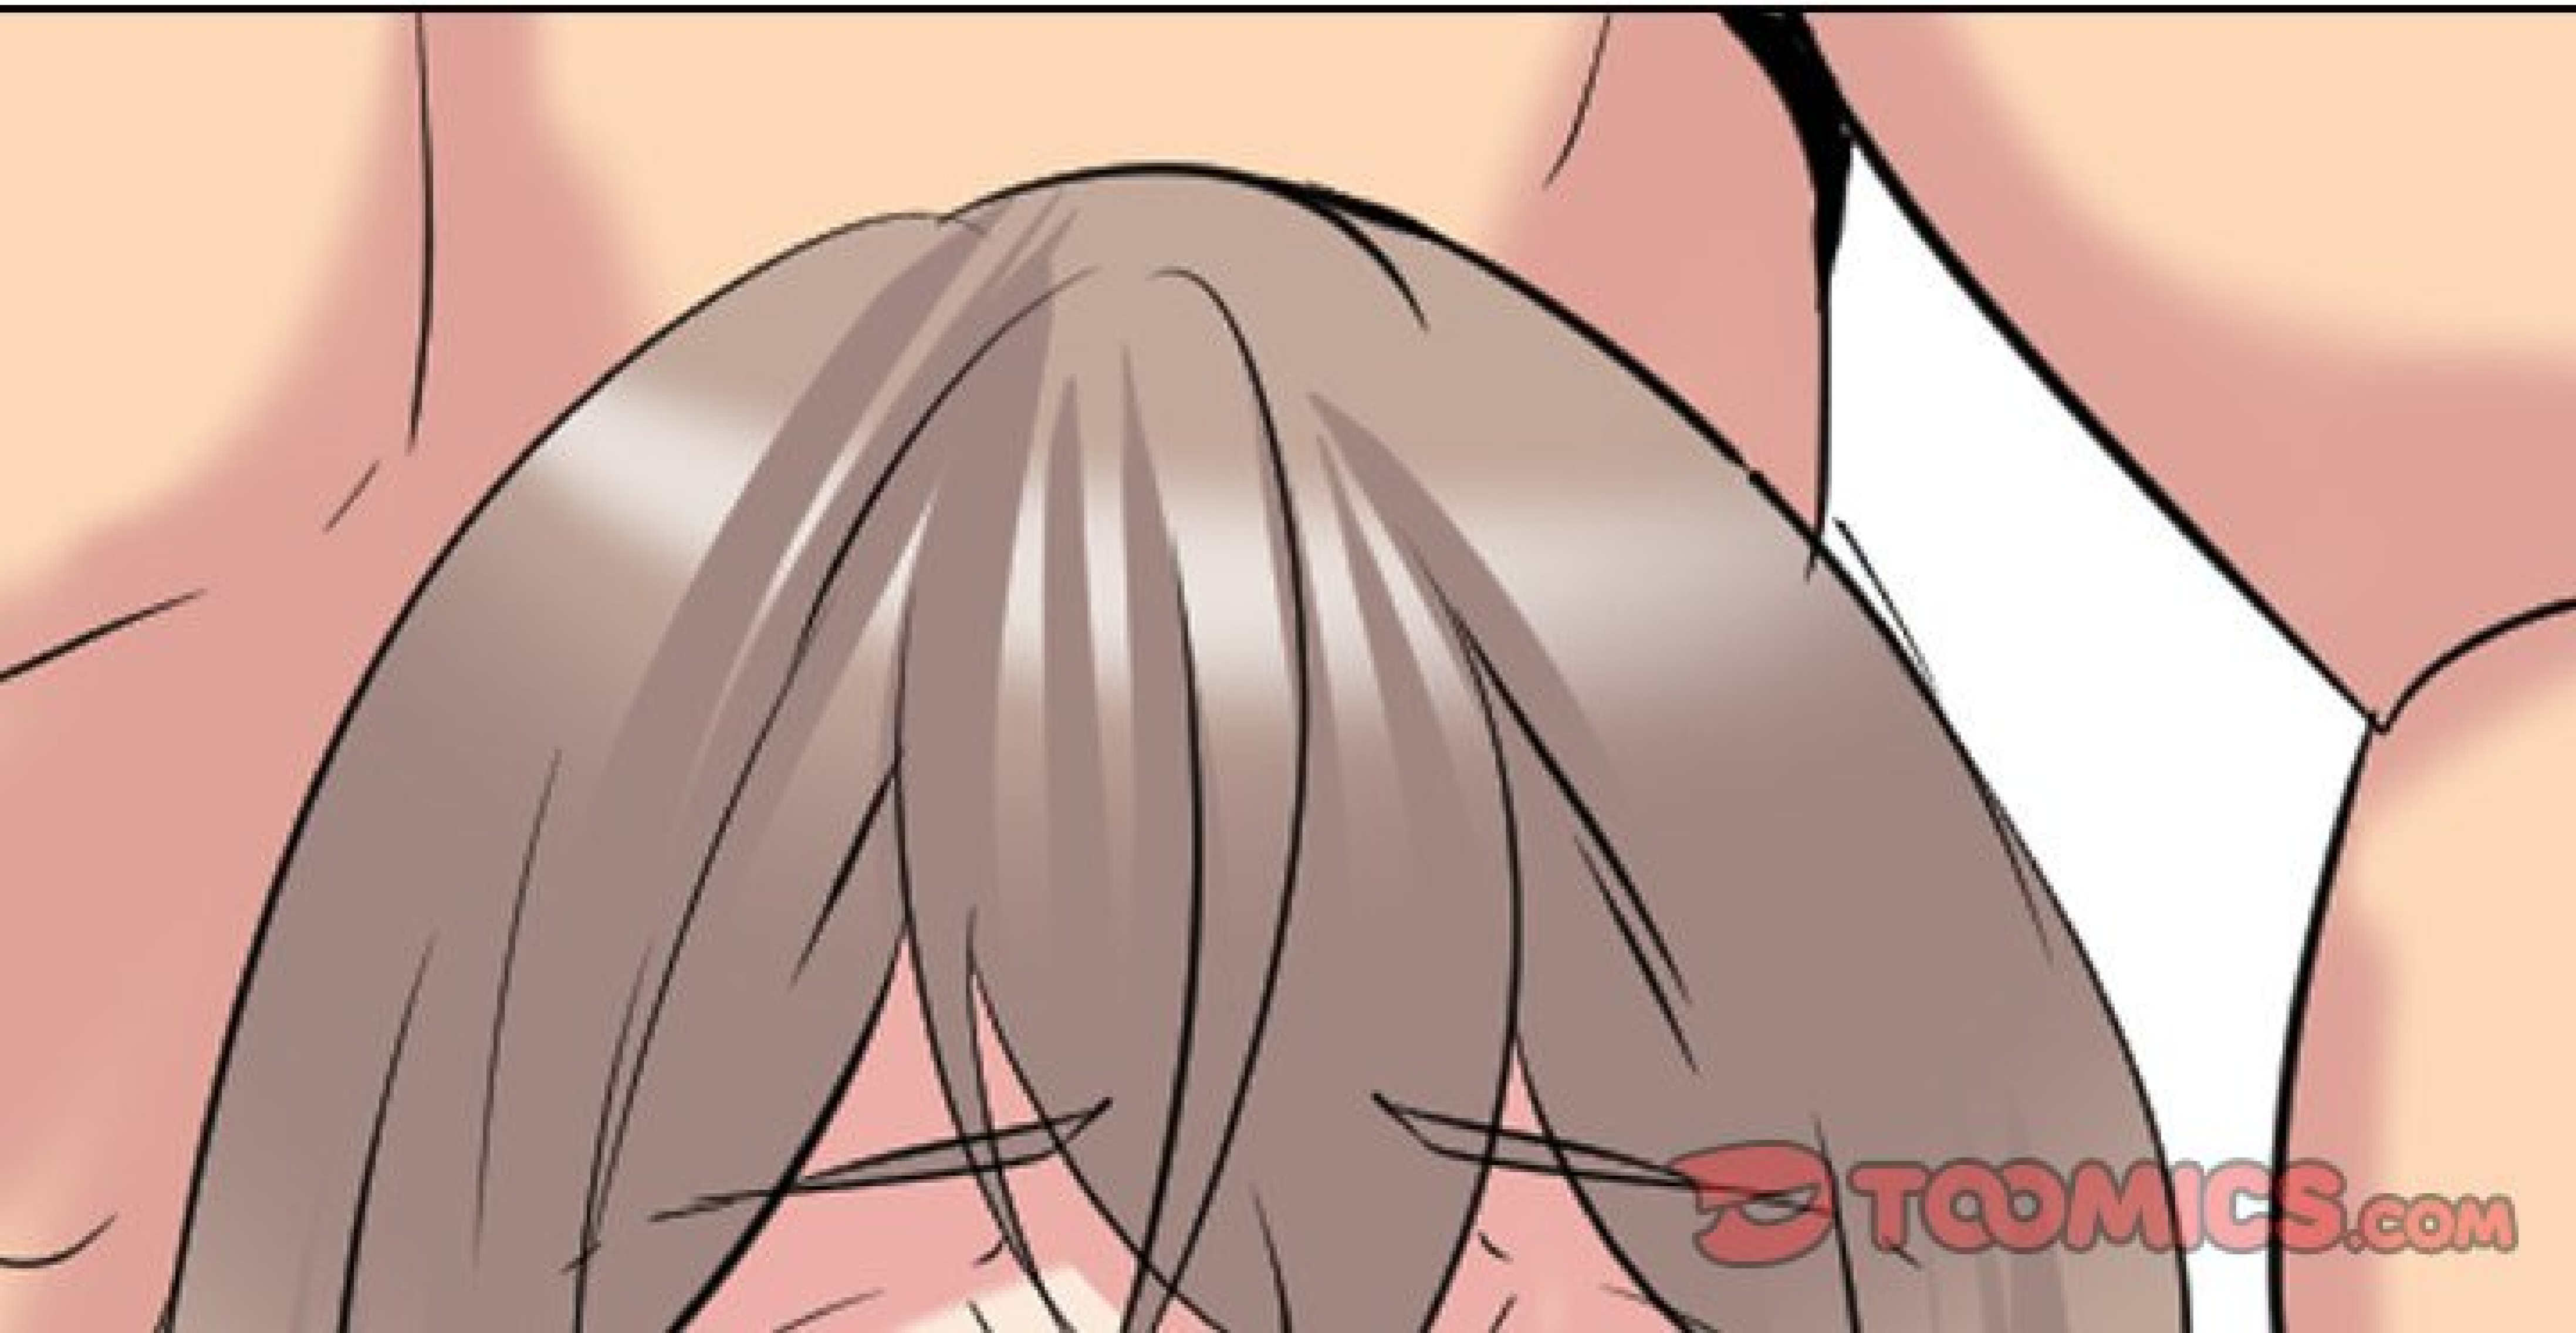

POURQUOI ILS PARTENT ?
JE SUIS SÛRE QU'ILS M'ONT VUE...