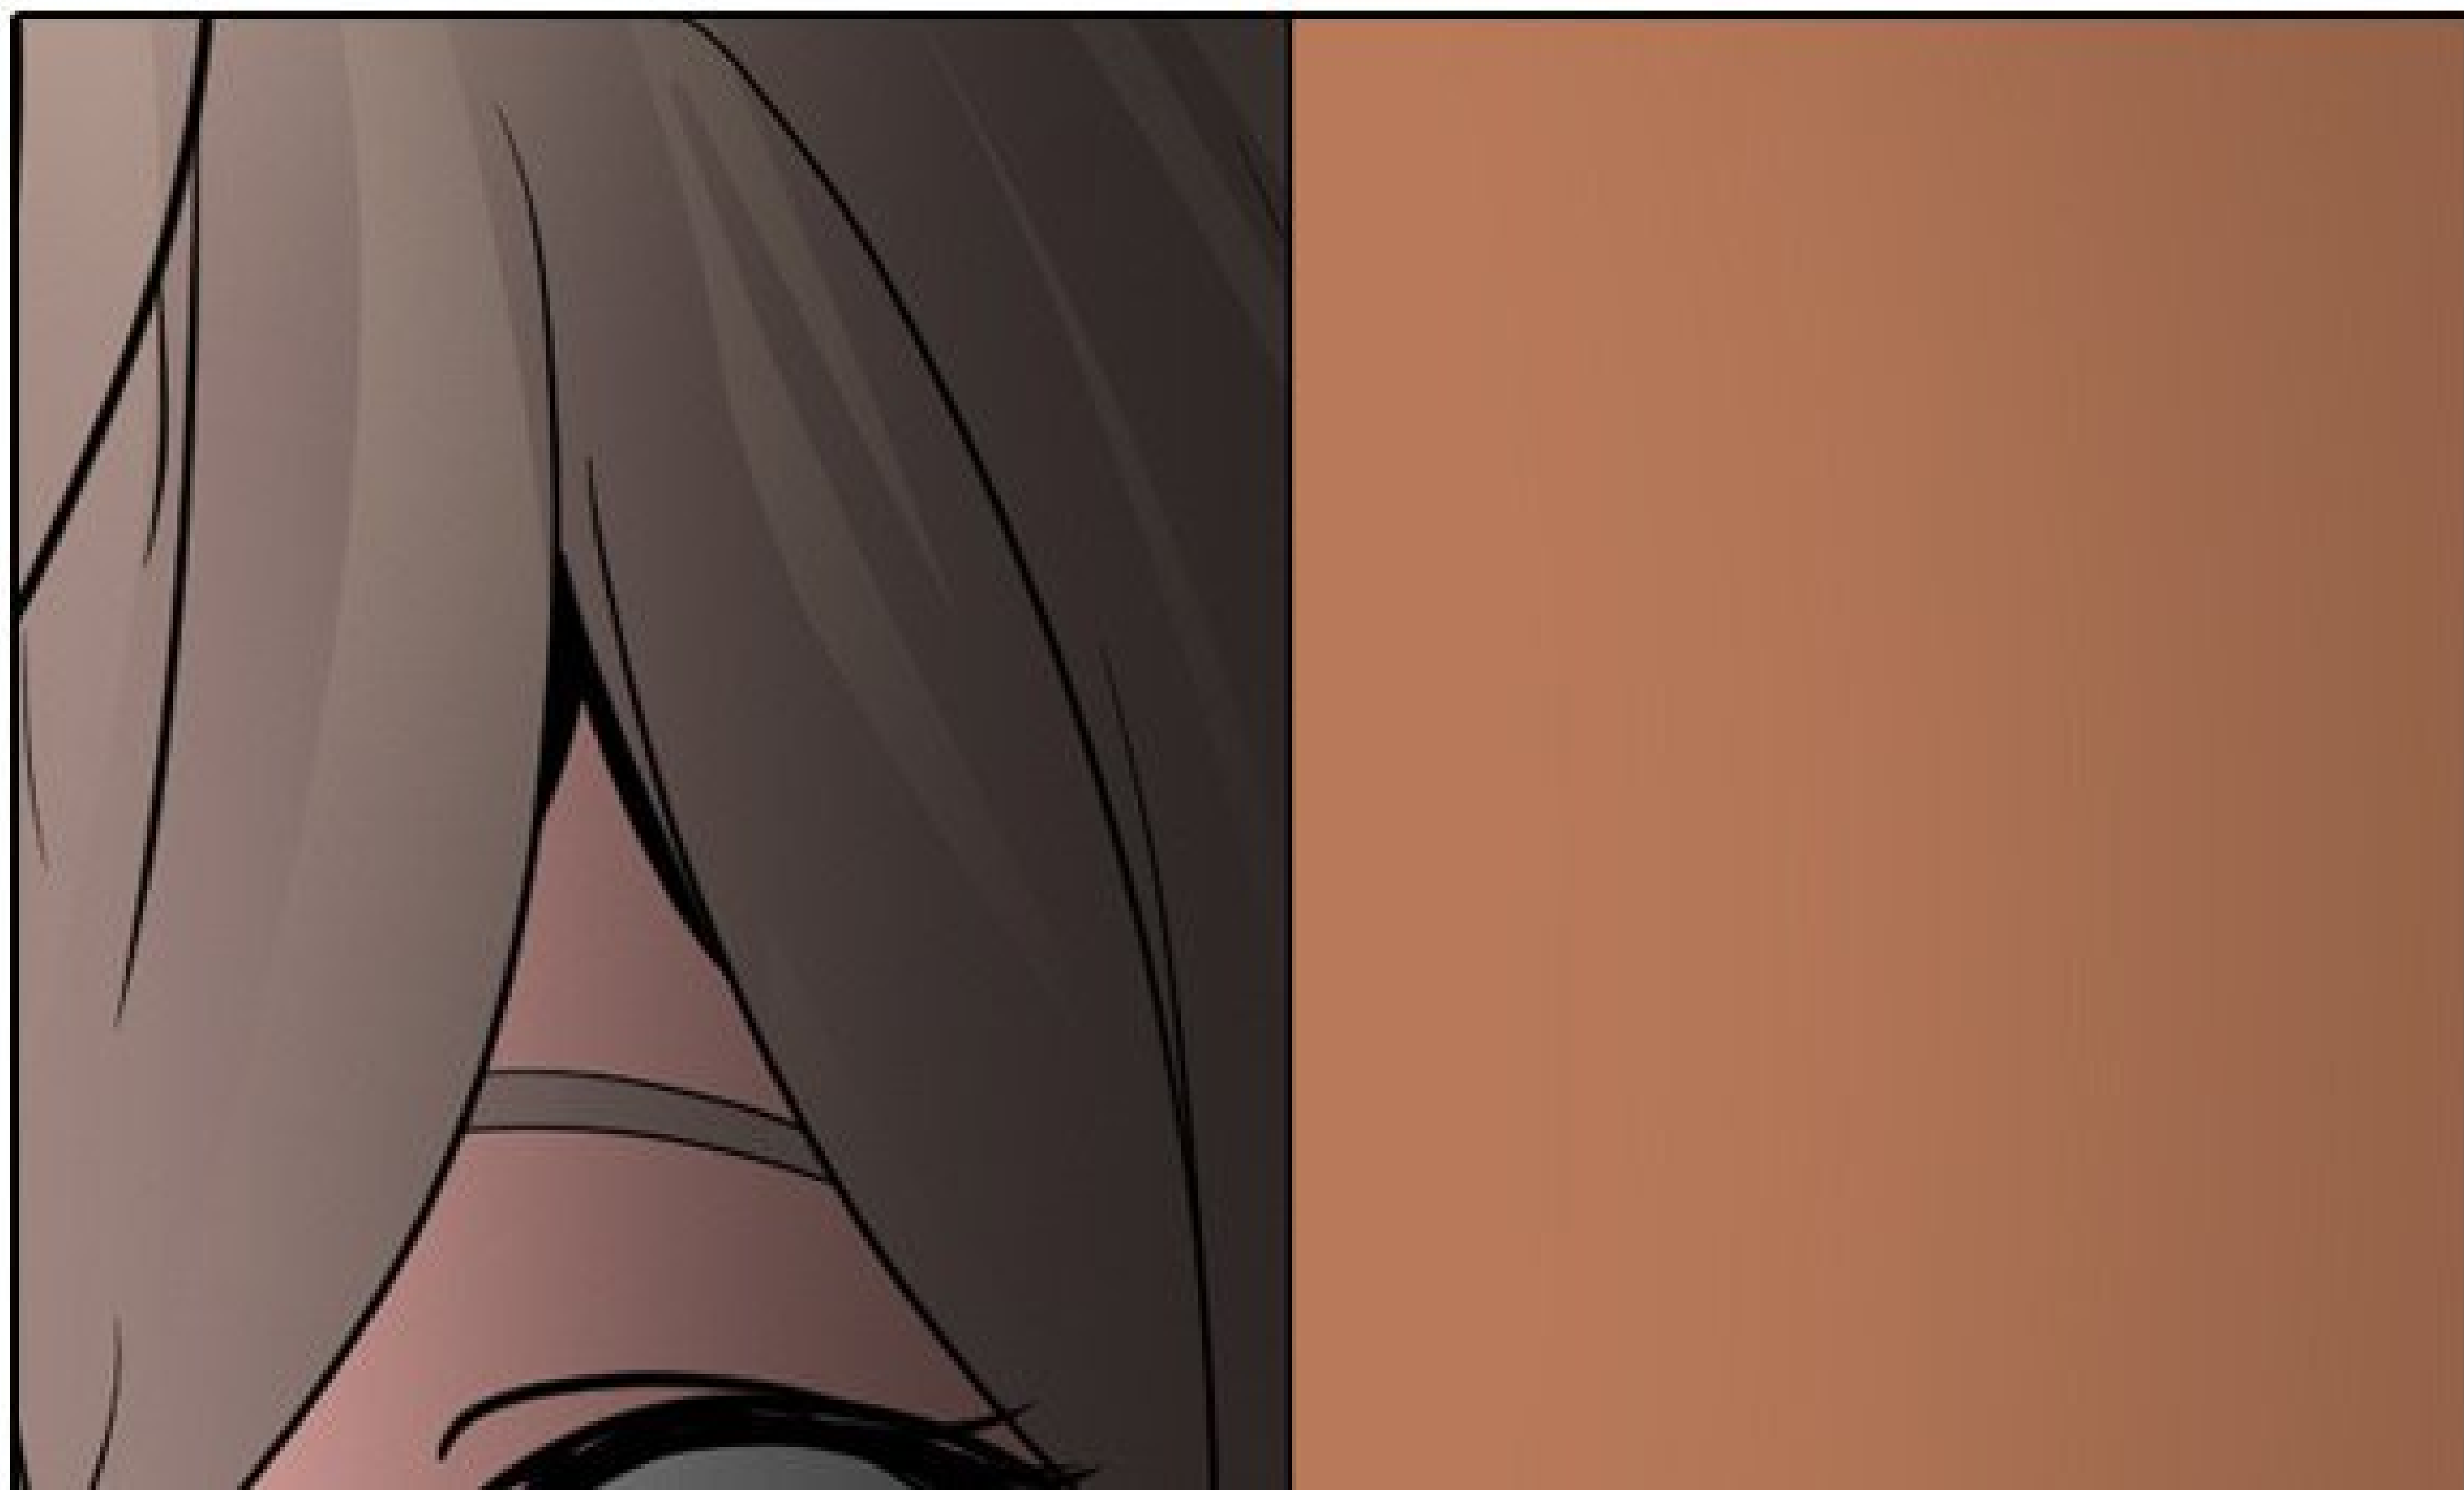

JE VAIS TE DONNER ENCORE PLUS

SE VAIS TE DONNER ENCORE PLUS  
DE PLAISIR, ALORS DÉPÊCHE...

***CLIC***

***CLIC***

***CLIC***

**TAP**

A comic panel with a white background and a black border. In the bottom-left corner, there is a brown, textured shape representing a character's shoulder or back, with several curved lines indicating its form. A speech bubble originates from the top of this shape, pointing towards the top center of the panel. The speech bubble is white with a black outline and contains the text "ARGH... RAIN ! JE N'EN PEUX PLUS !".