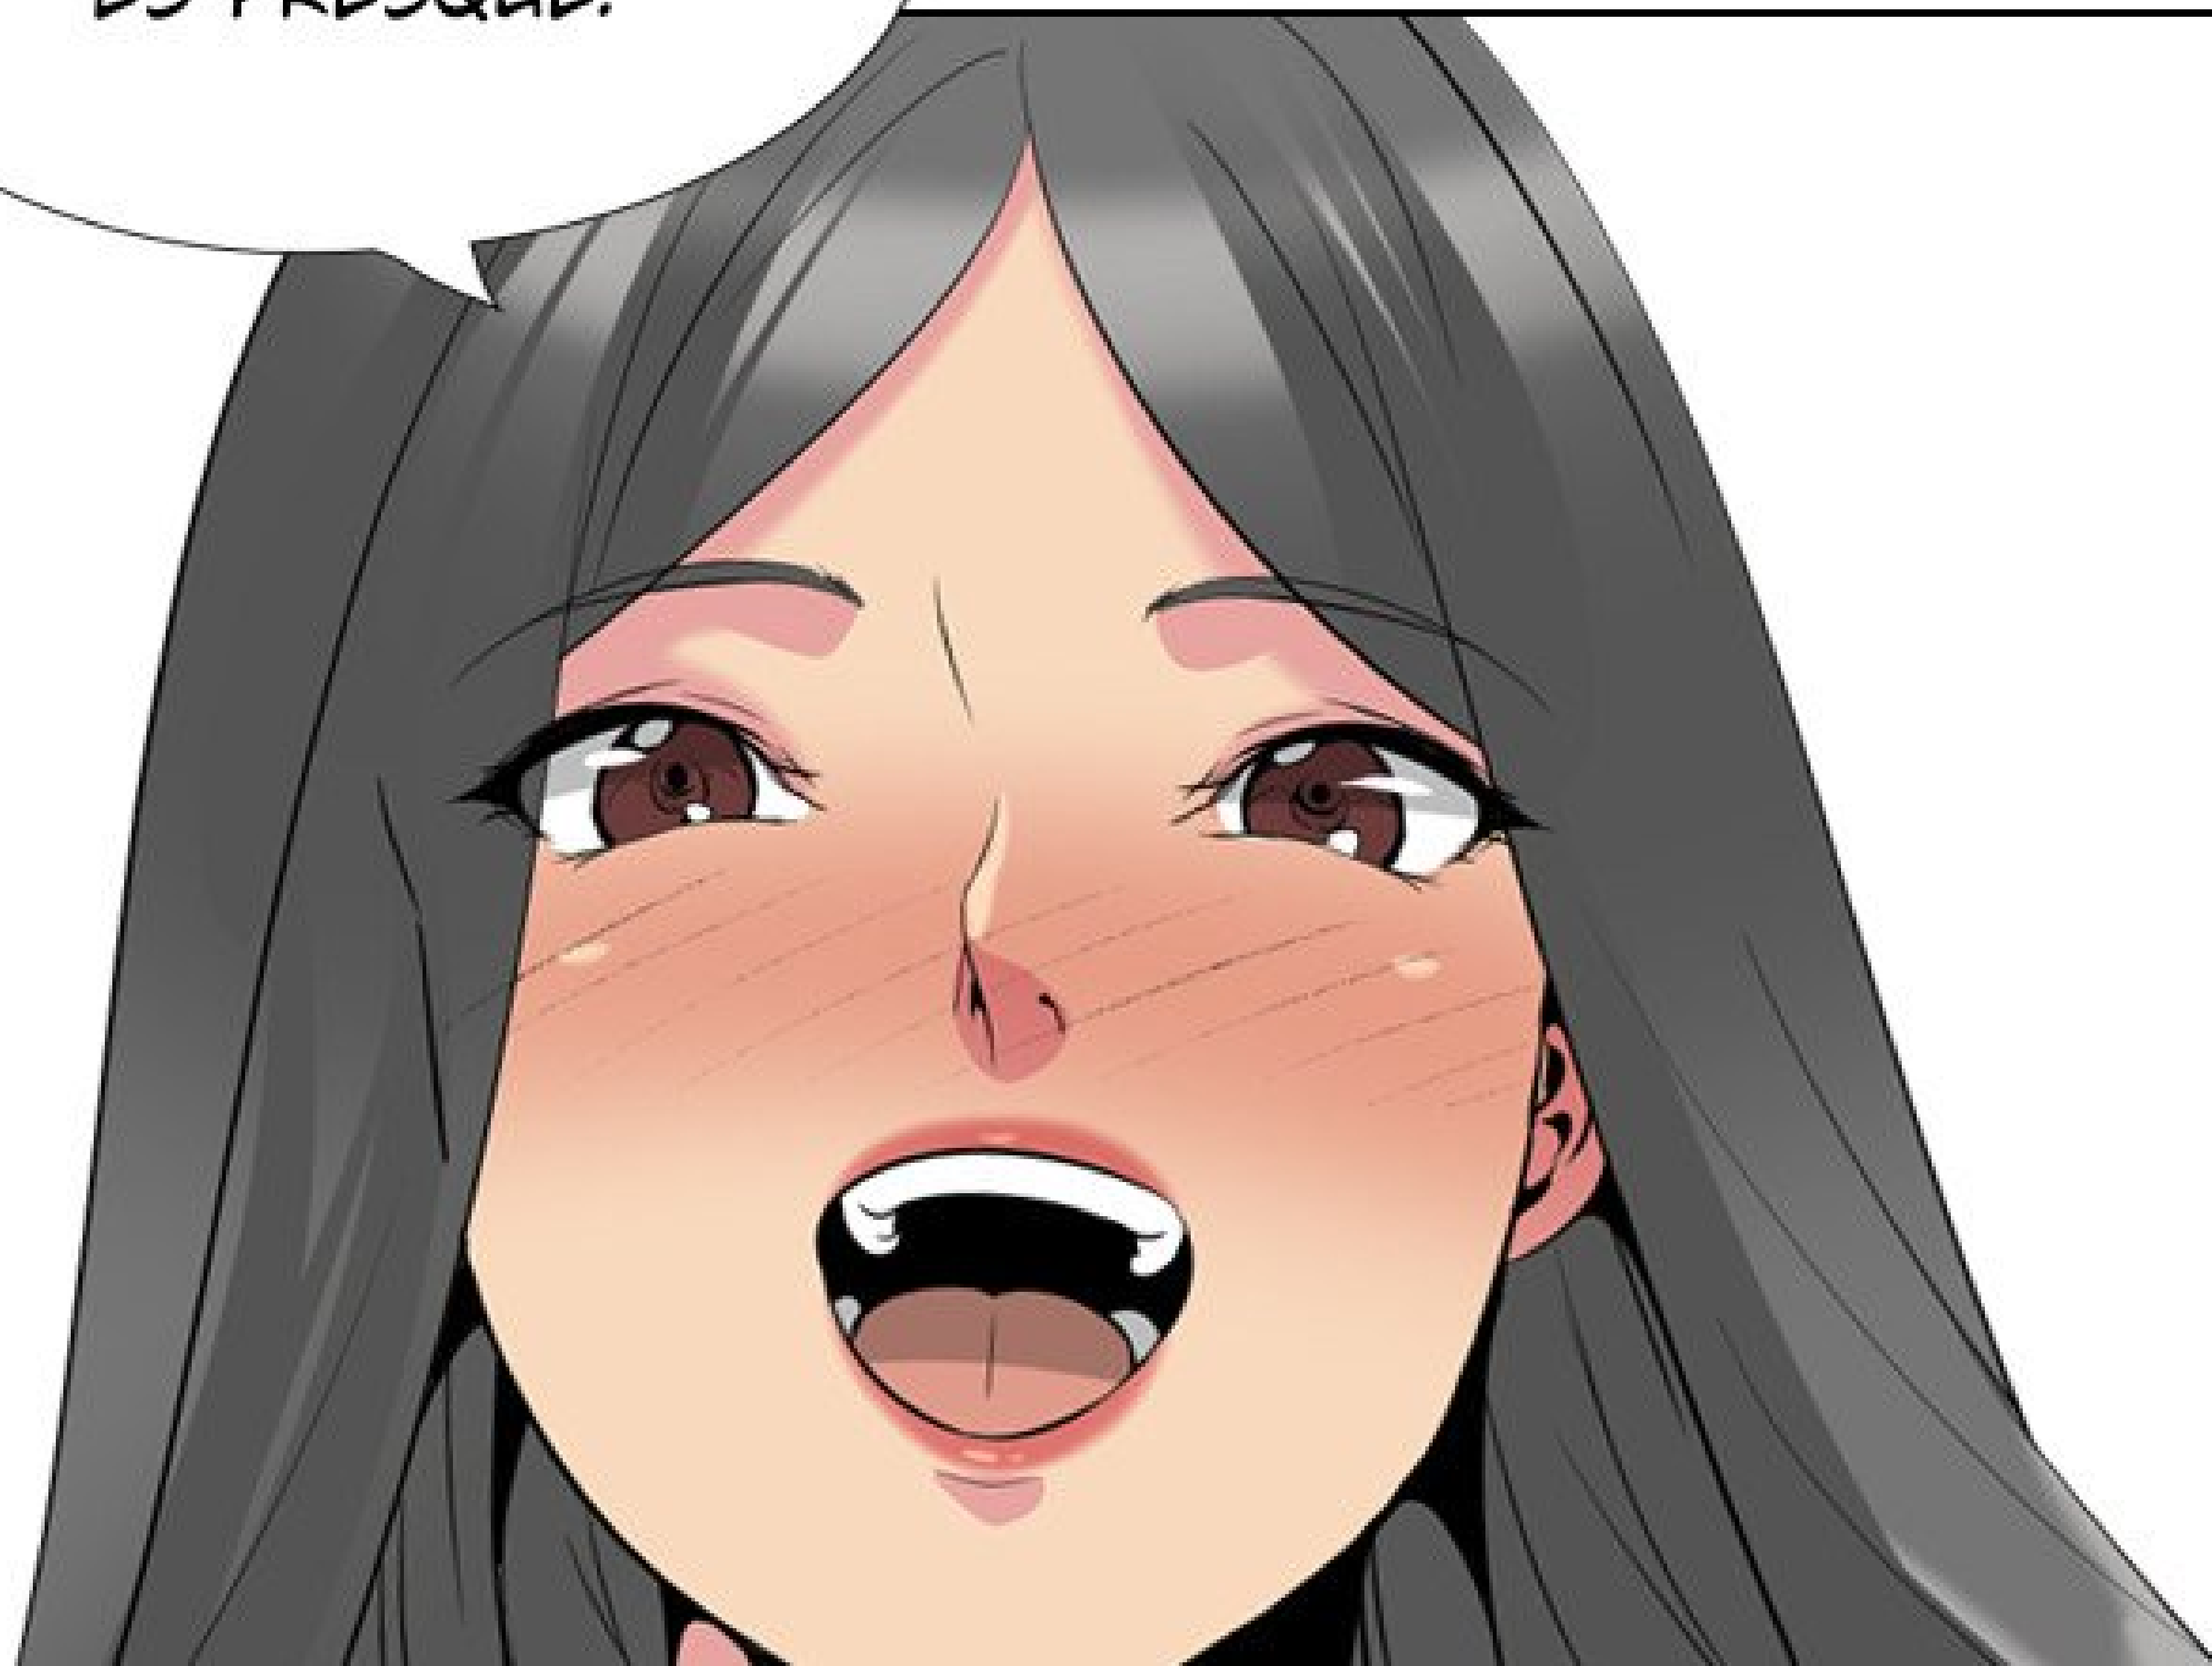

ENCORE
UN PETIT PEU... TU Y
ES PRESQUE.