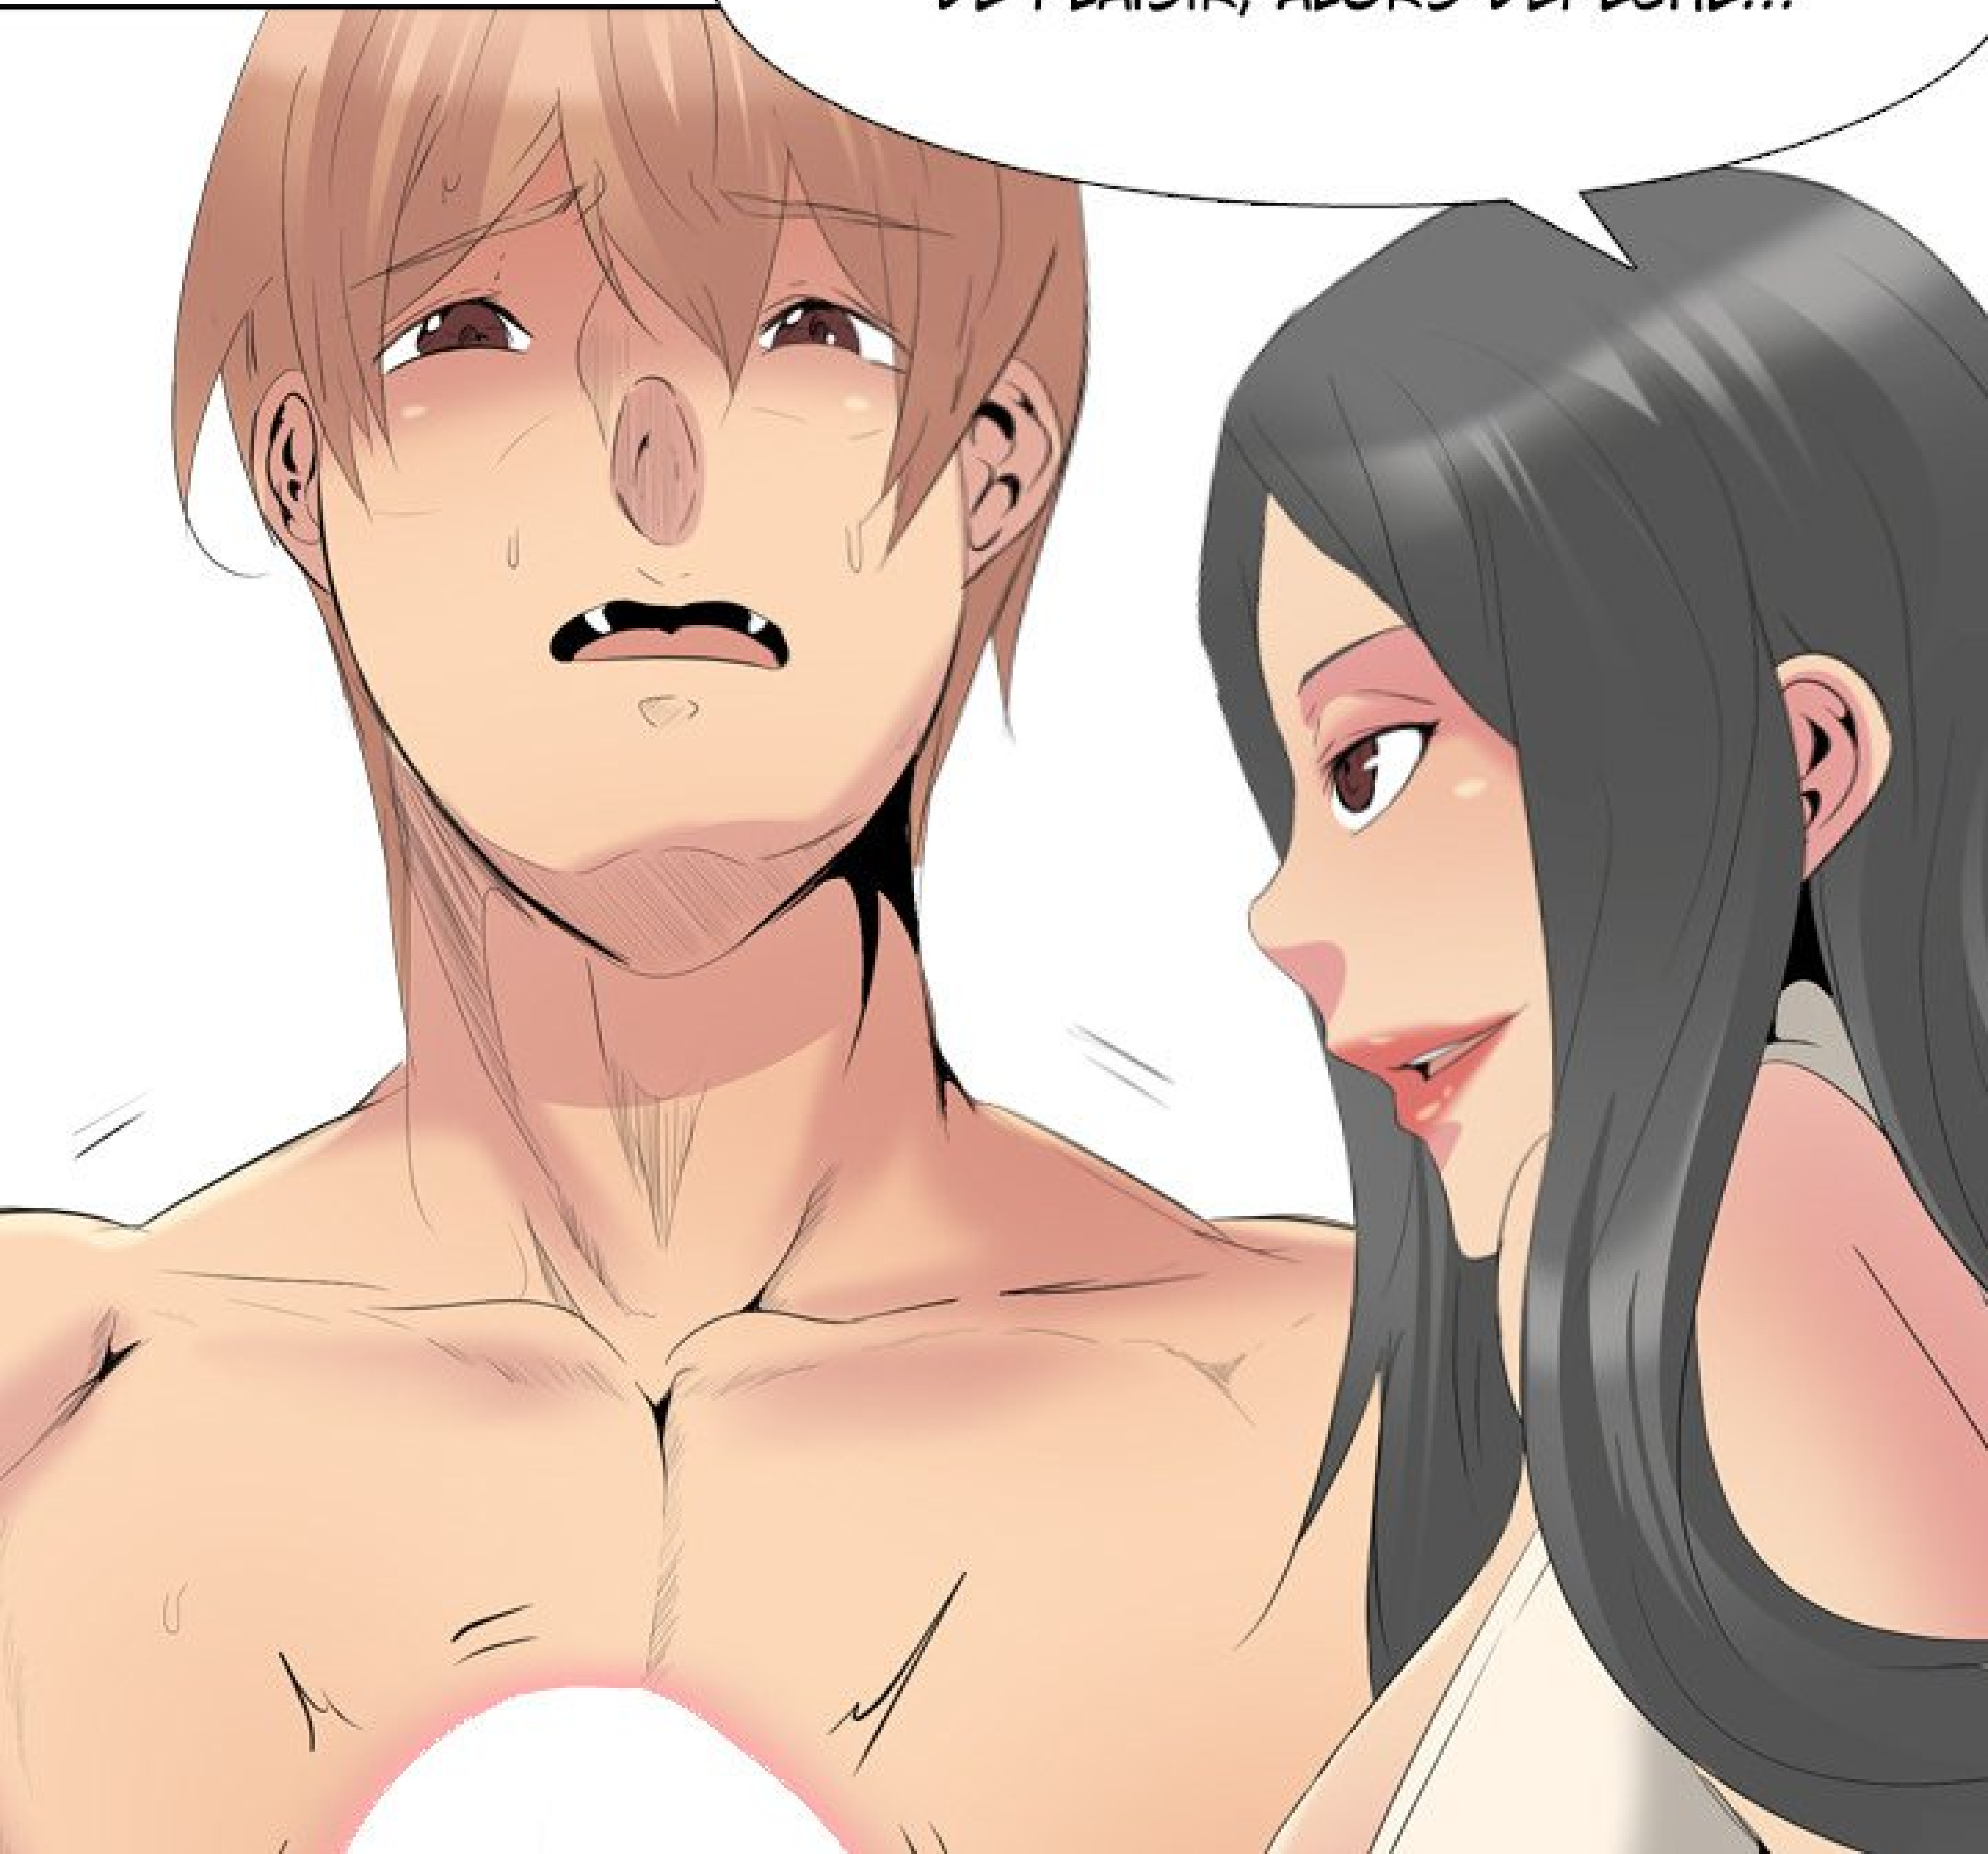

JE VAIS TE DONNER ENCORE PLUS

SE VAIS TE DONNER ENCORE PLUS  
DE PLAISIR, ALORS DÉPÊCHE...

***CLIC***

***CLIC***

***CLIC***

**TAP**

A comic panel with a white background and a black border. In the bottom-left corner, there is a brown, textured shape representing a character's shoulder or back, with several curved lines indicating its form. A speech bubble originates from the top of this shape, pointing towards the top center of the panel. The speech bubble is white with a black outline and contains the text "ARGH... RAIN ! JE N'EN PEUX PLUS !".