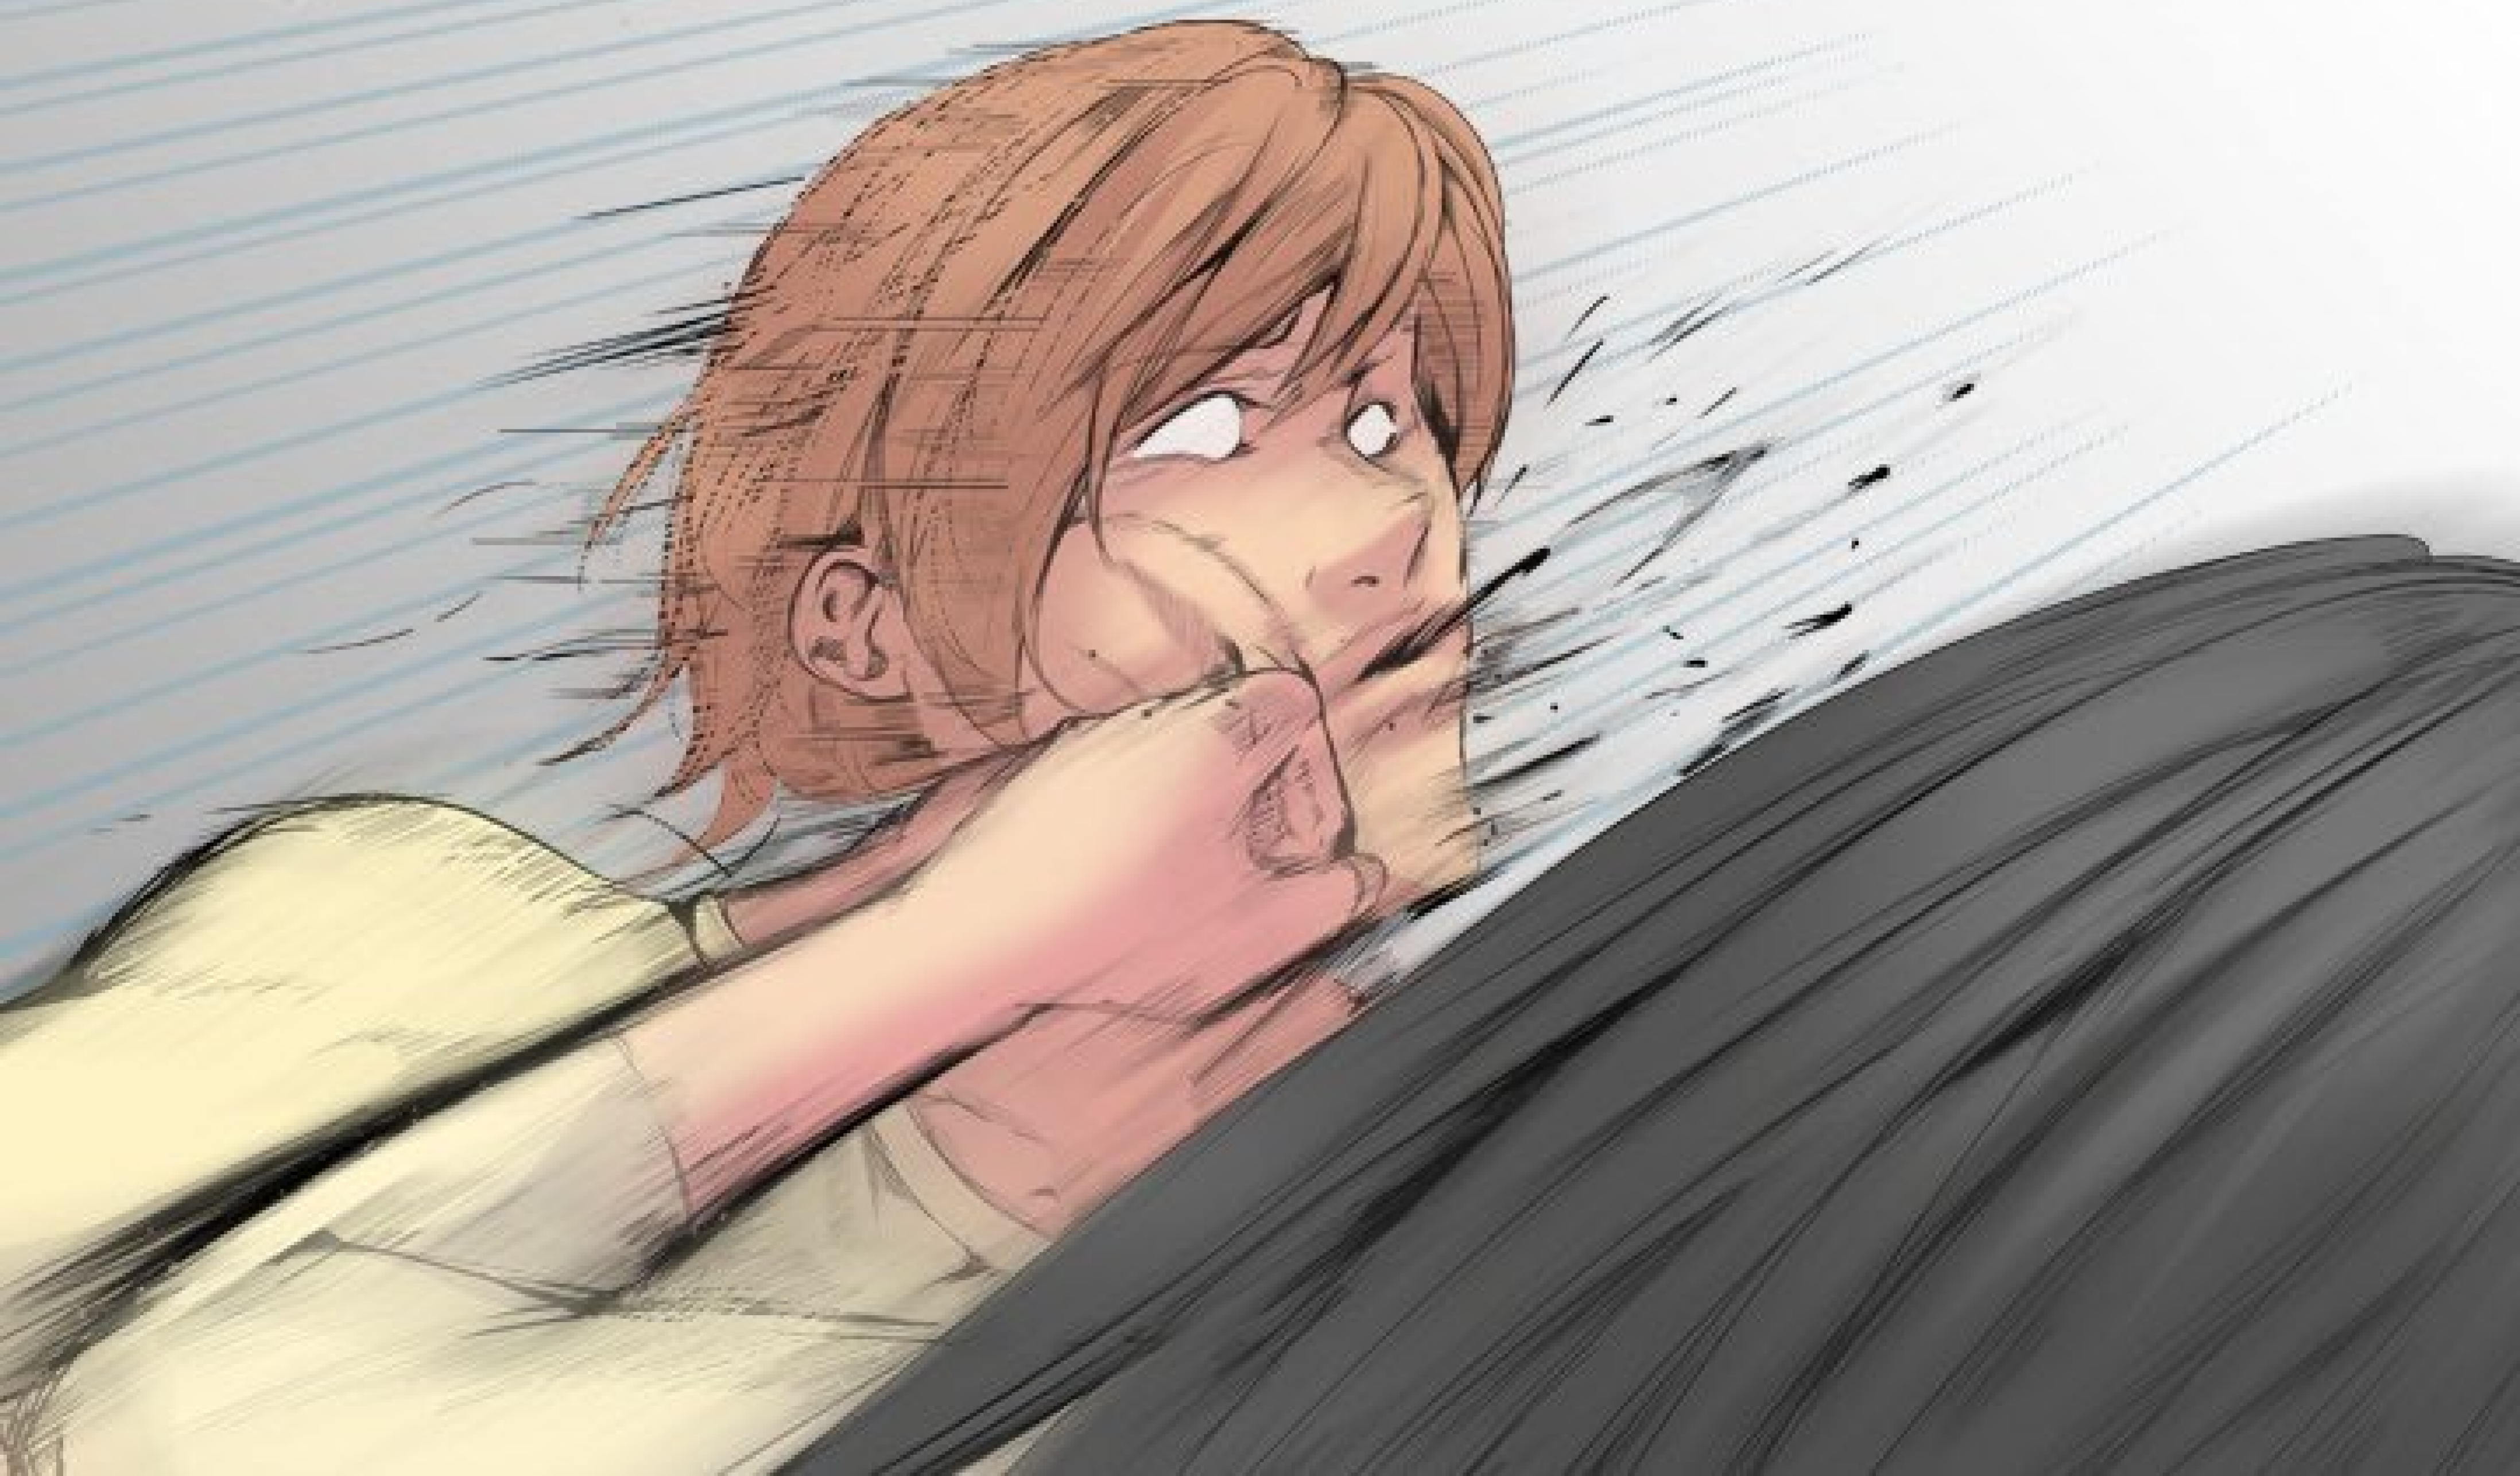

A comic panel featuring a character with long, dark hair and a determined expression. The character is shown from the chest up, looking slightly to the right. A speech bubble originates from the character's mouth, containing the text "C'ÉTAIT POUR NOTRE ART." The background is plain white. The character's hair is dark grey or black, and their skin is a light, warm tone. The speech bubble is a simple oval shape with a tail pointing towards the character's mouth.

R-RAIN ! QU'EST-CE
QUE TU VEUX DIRE...

FWACK

A comic panel showing a character's torso and a speech bubble. The character is wearing a red top and a white skirt. The speech bubble is white with a black outline and contains the text "AGH...!". The background is white.