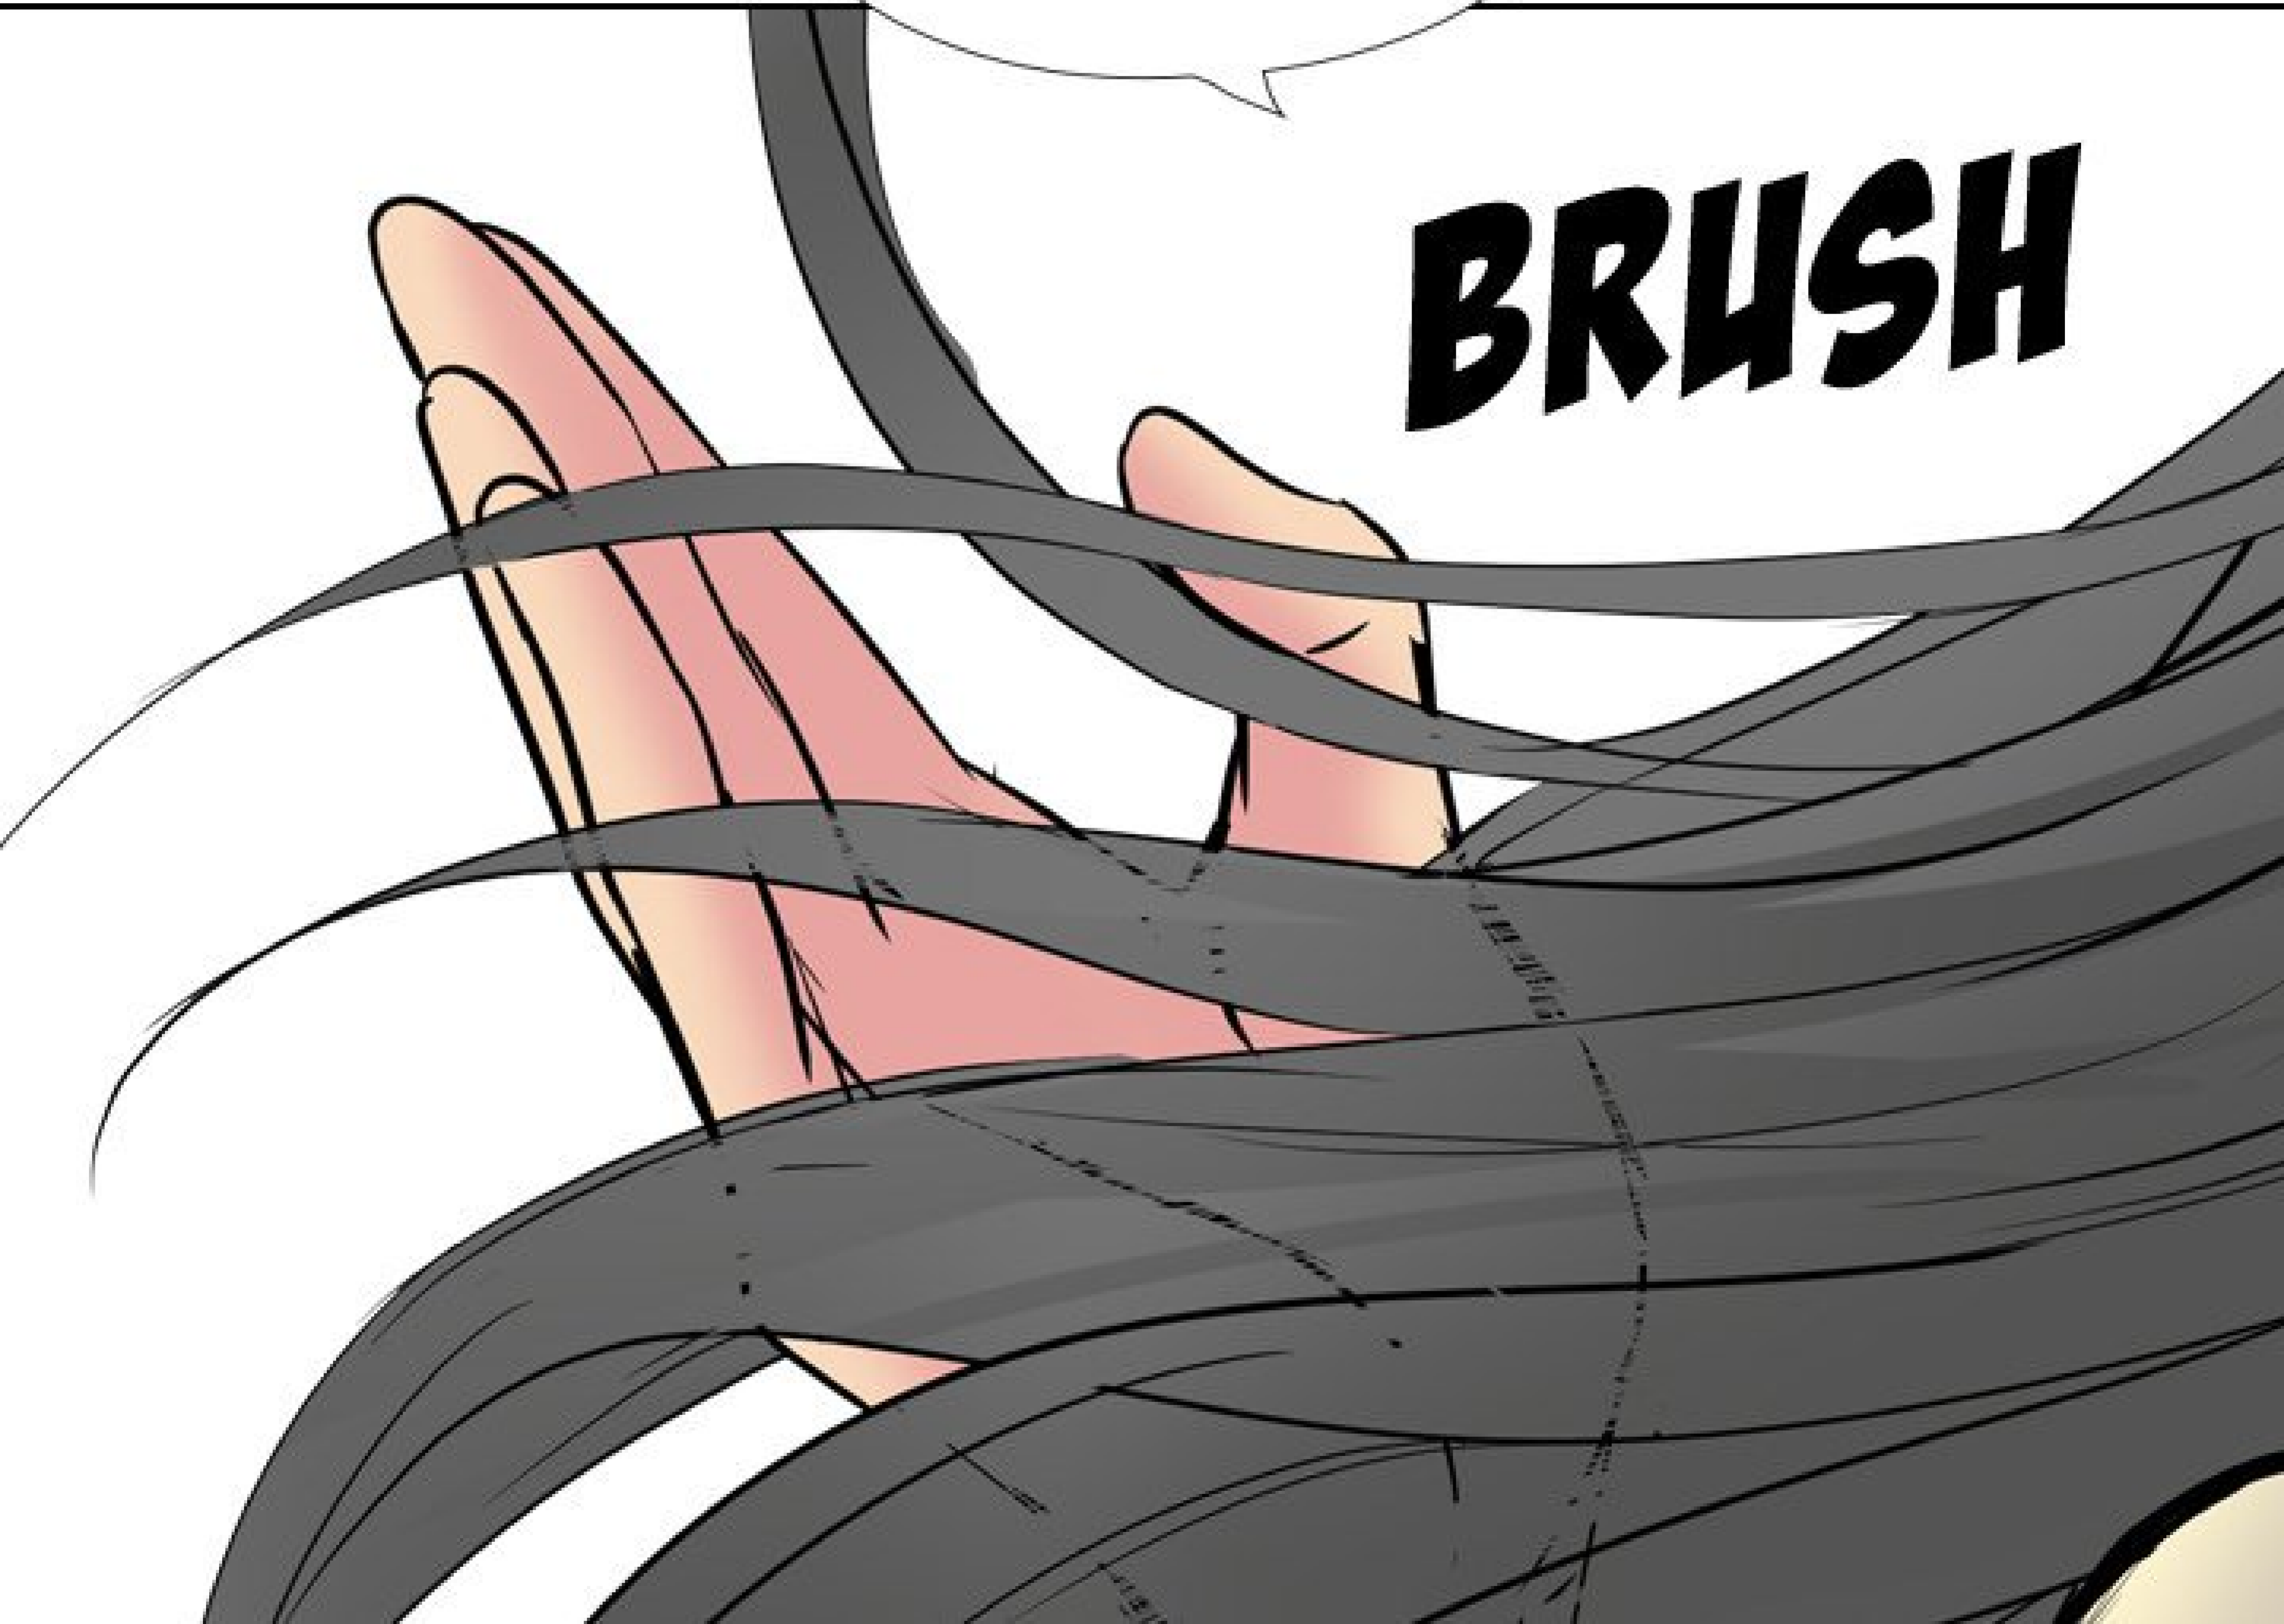

VOUS POUVEZ
ME DIRE...

BRUSH