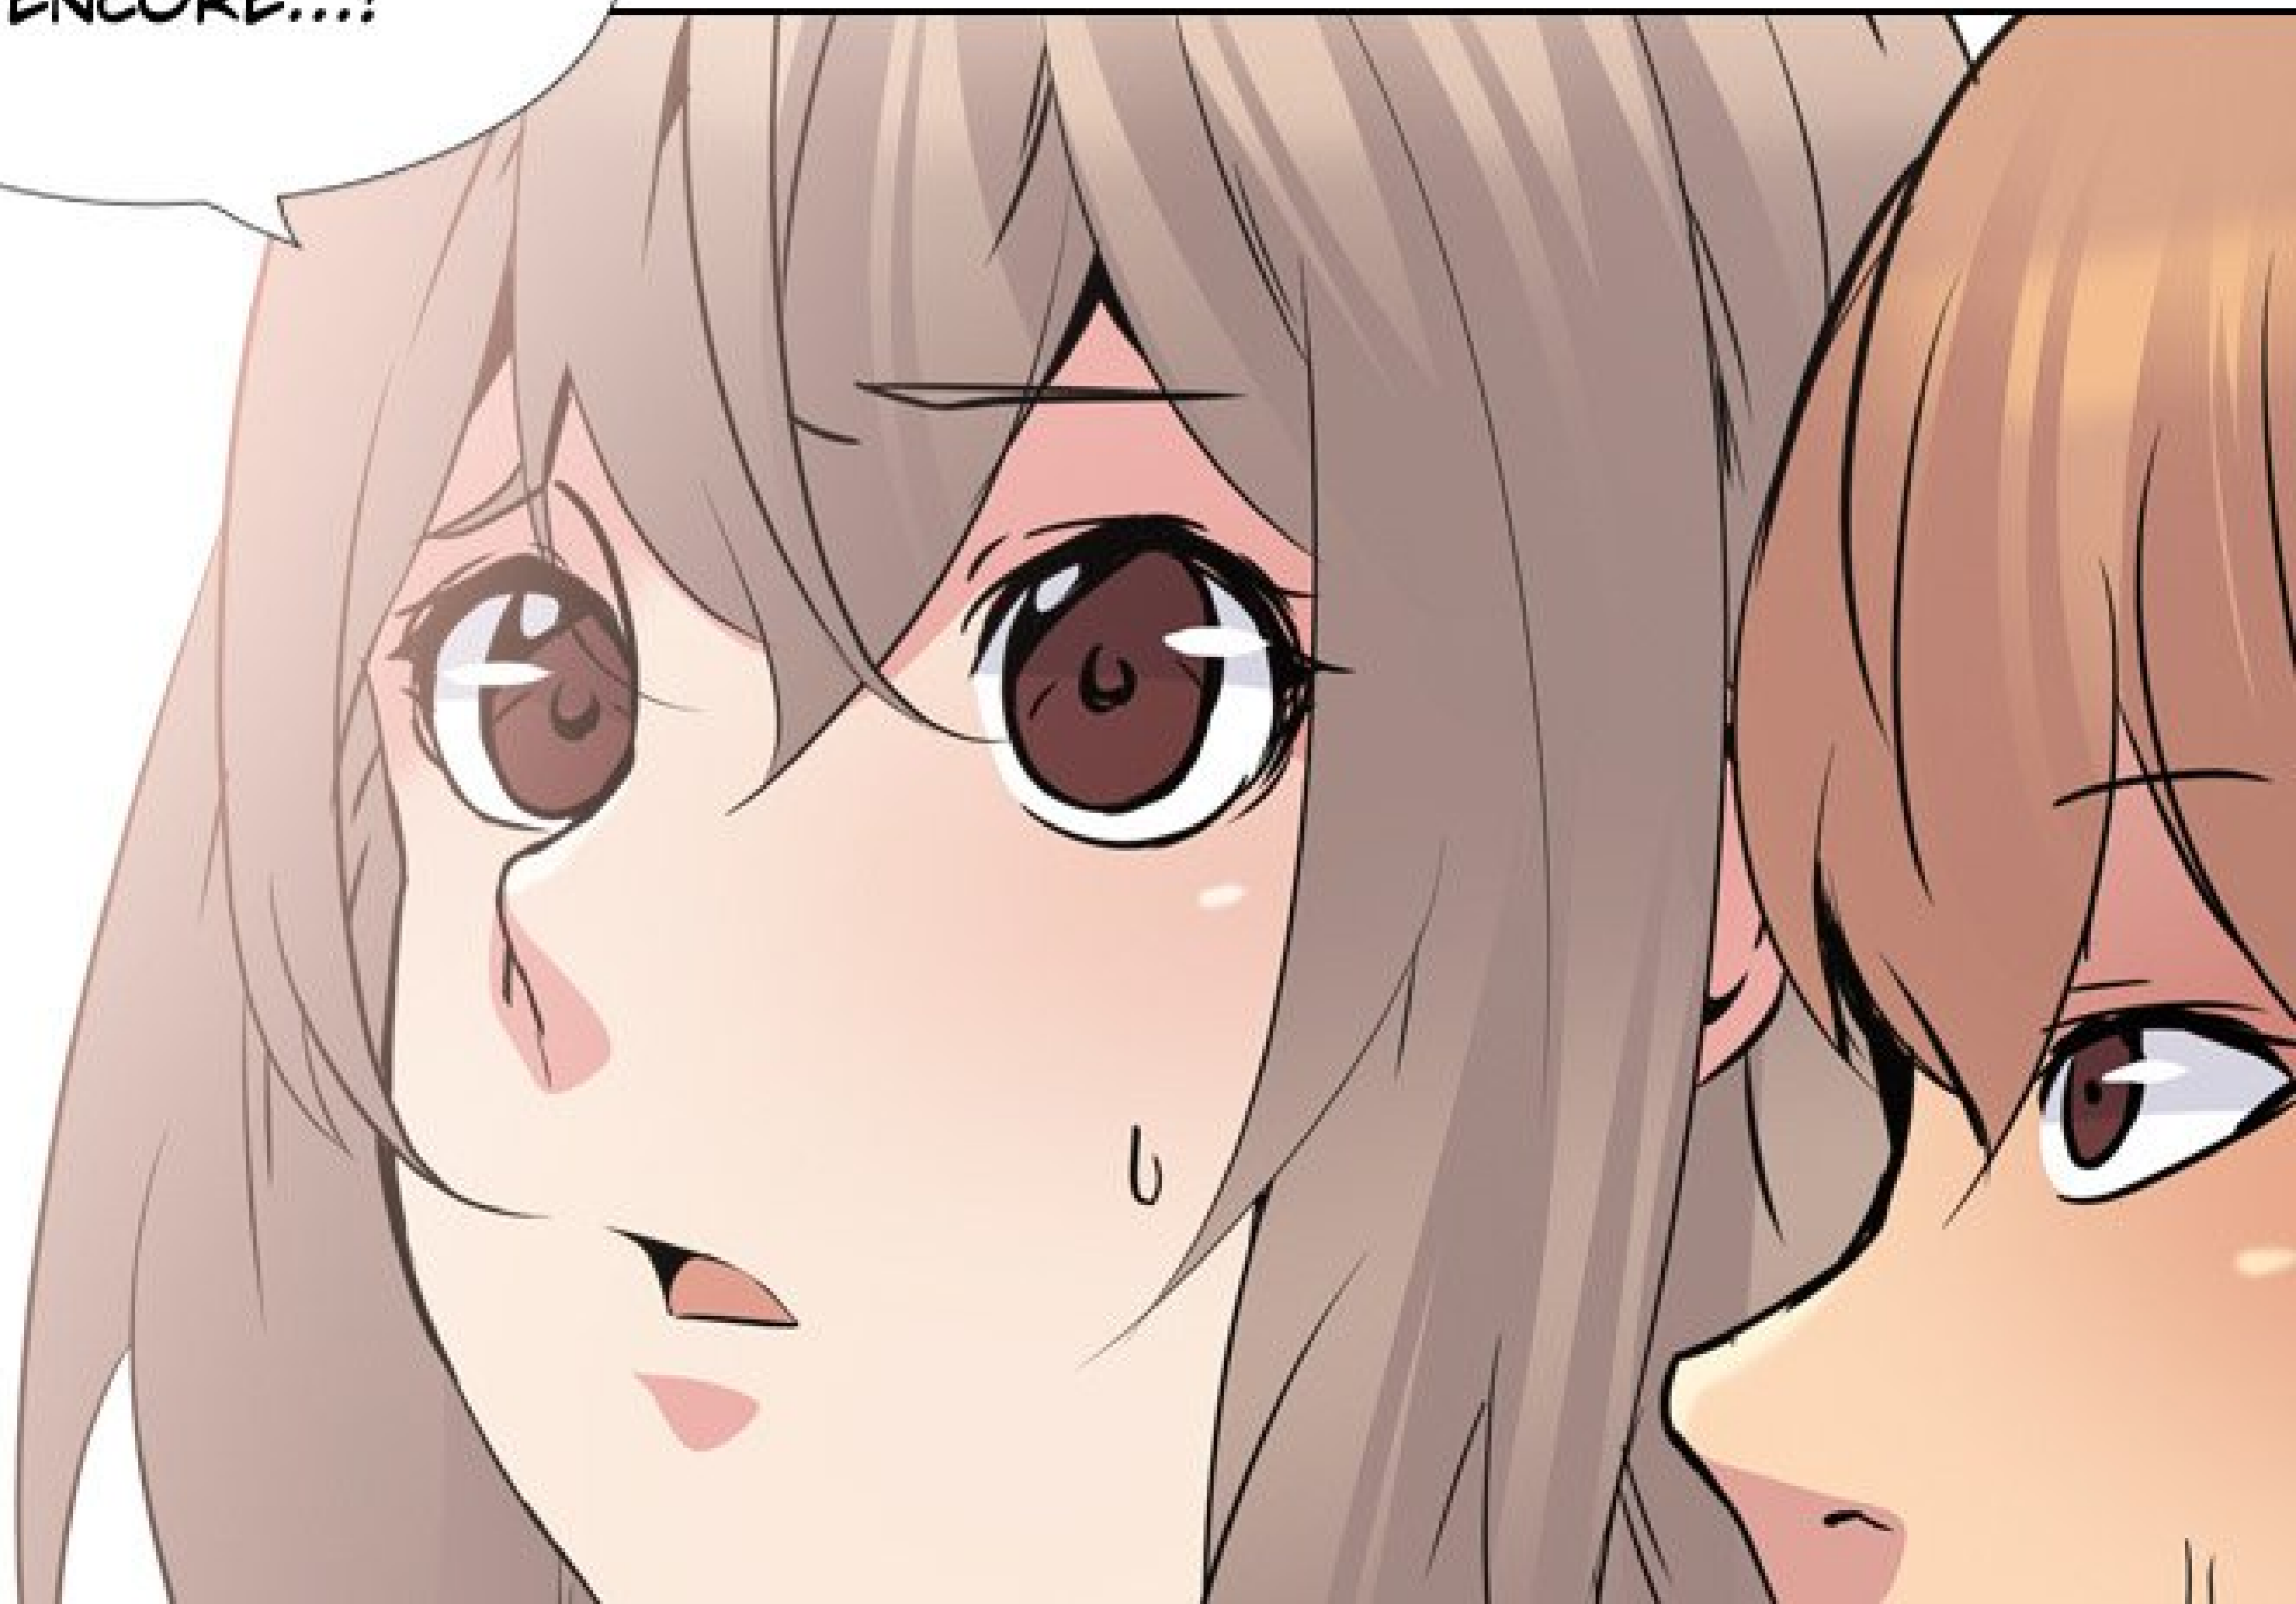

N-NON... PAS
ENCORE...!