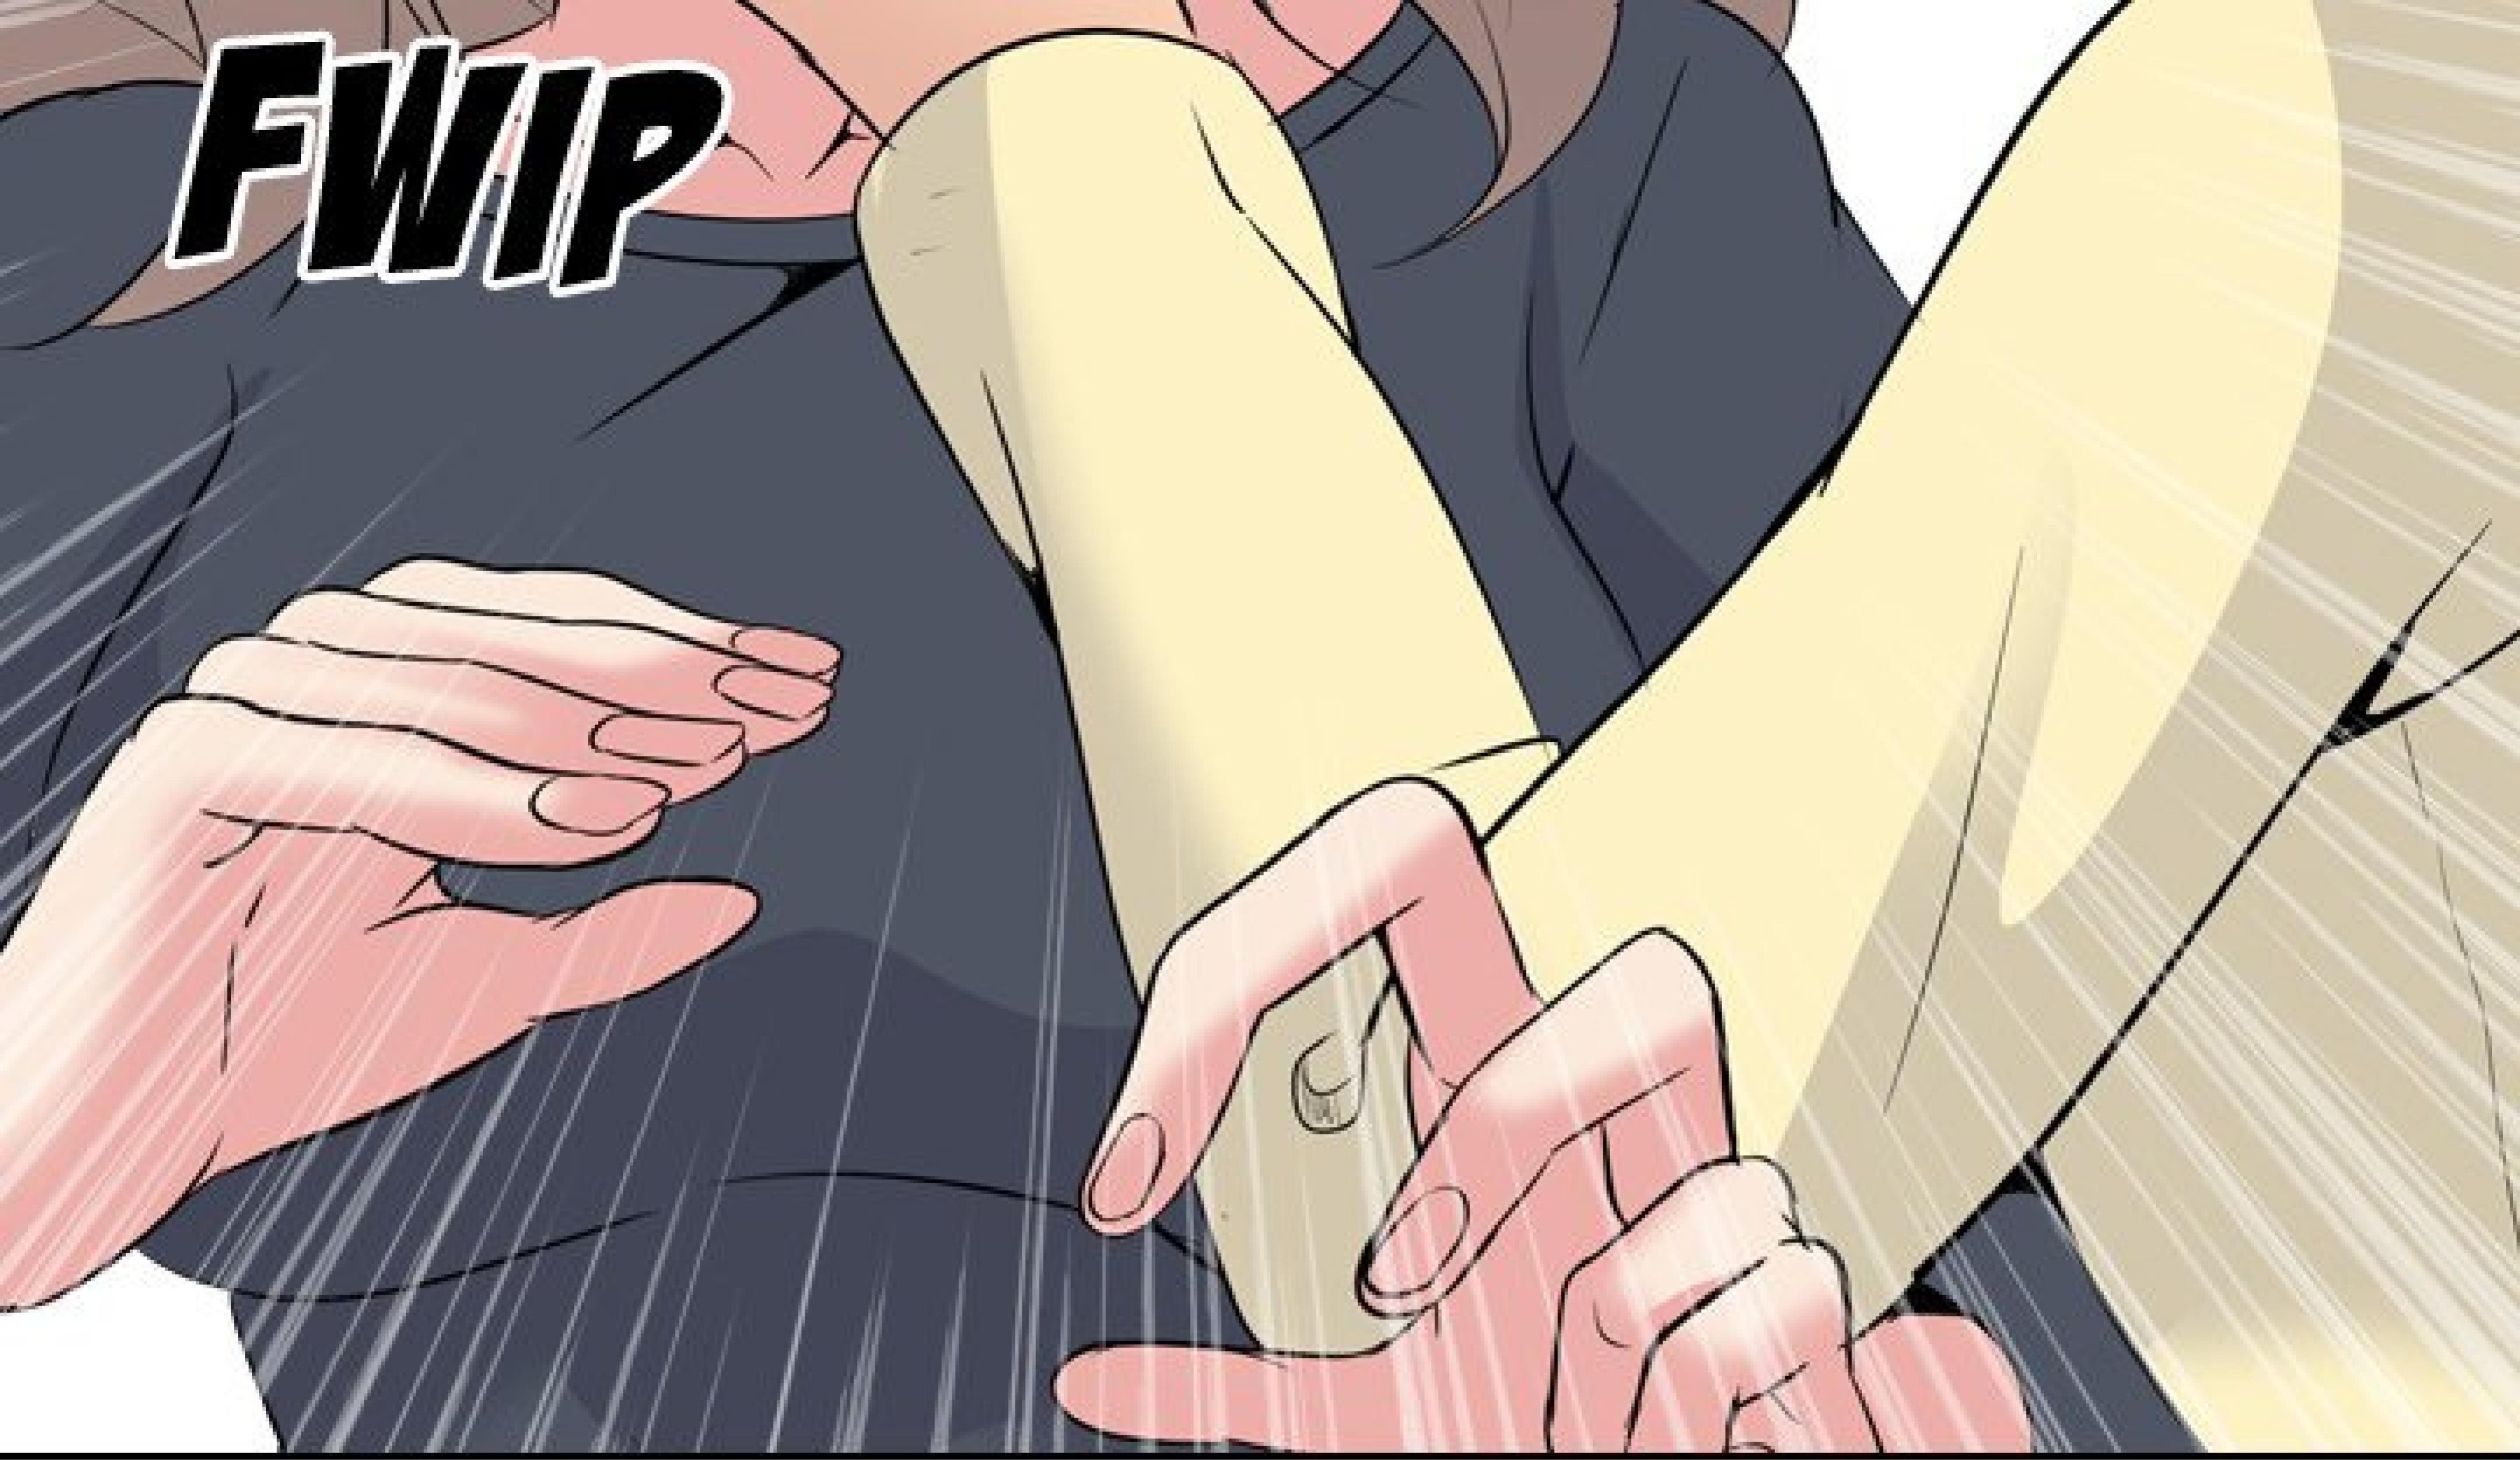

PEUT-ÊTRE QUE C'EST
PARCE QUE LAKE EST MON
PARTENAIRE...?! HAHAHA...!

TU LUI AS DEMANDÉ
DE FAIRE QUOI ?

JE LUI AI
DEMANDÉ DE
ME LÉCHER...

QU'EST-CE QUE TU
RACONTES, SUMMER...?!

FWIP

A close-up comic panel focusing on the lower half of a character's face. The character has light skin and is wearing a pinkish-red collar. Their lips are slightly parted, showing a small, dark, moist-looking object. A white speech bubble with a black outline is positioned to the left of the mouth, containing the text "ALORS...?". The background is a plain, light color.

A comic panel featuring a character with long, dark hair and a determined expression. The character is shown from the chest up, looking slightly to the right. A speech bubble originates from the character's mouth, containing the text "C'ÉTAIT POUR NOTRE ART." The background is plain white. The character's hair is dark grey or black, and their skin is a light, warm tone. The speech bubble is a simple oval shape with a tail pointing towards the character's mouth.