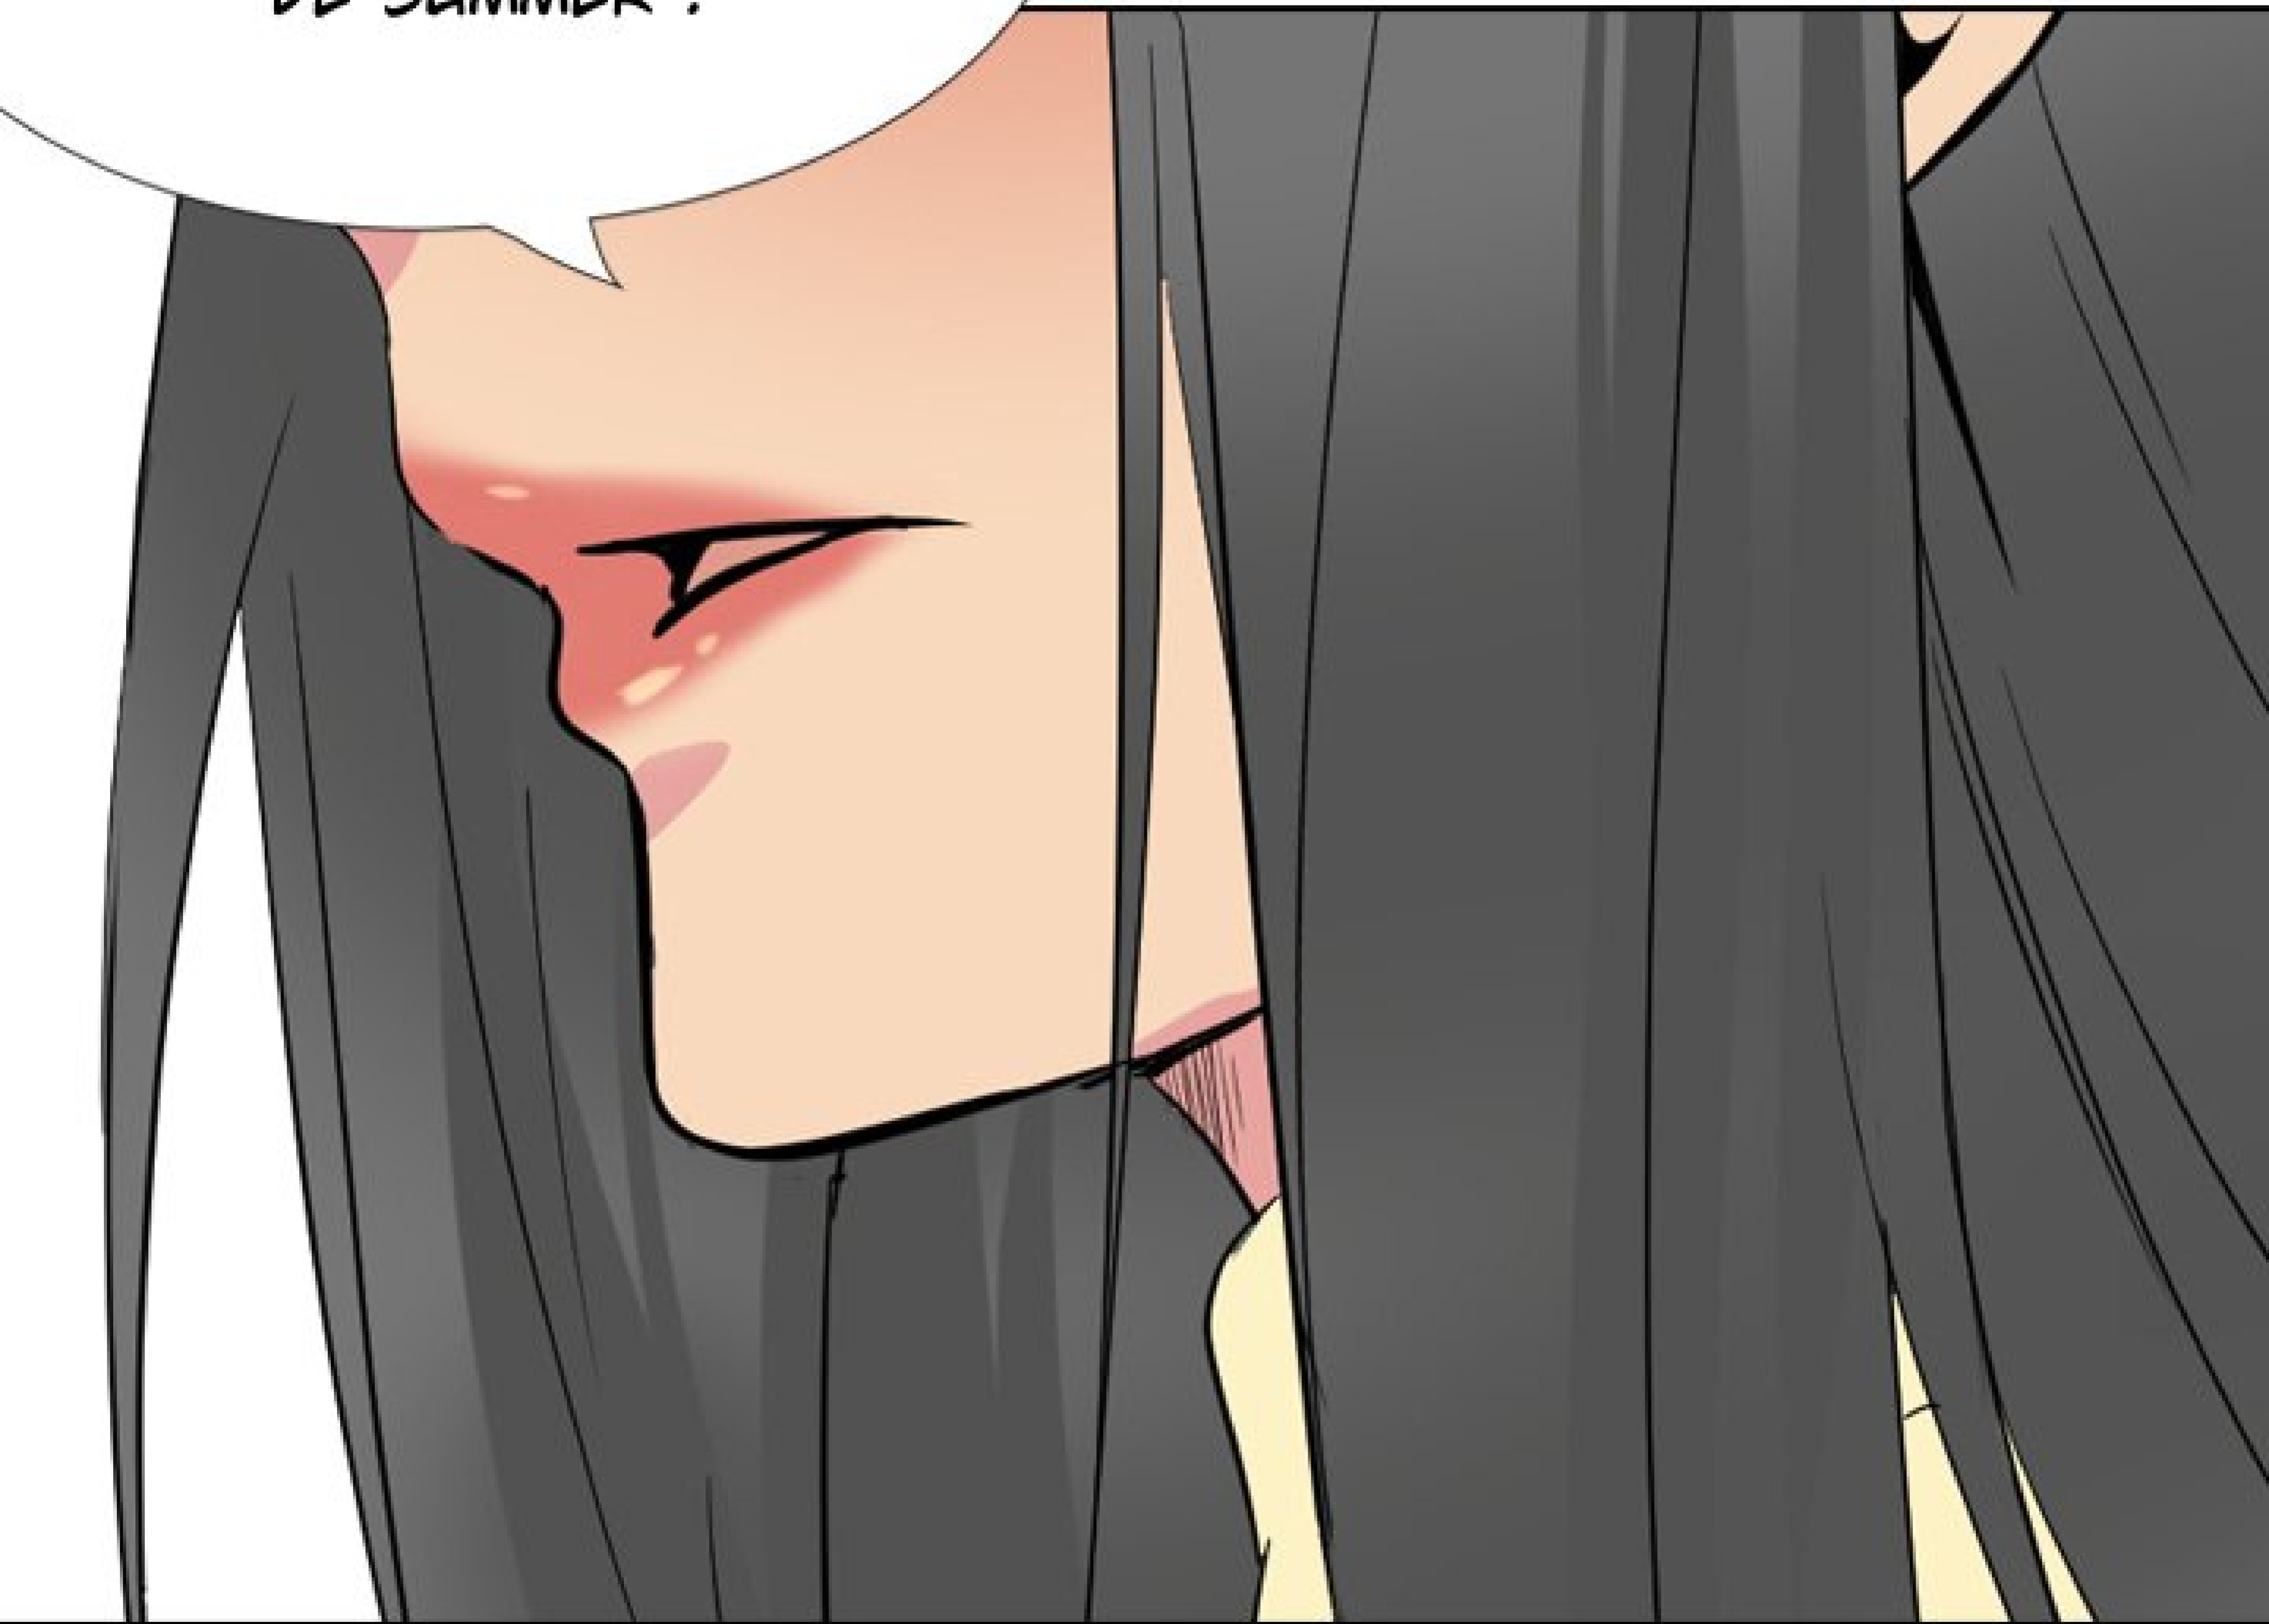

JE NE T'AI PAS
DIT DE NE MÊME PAS
TOUCHER À UN CHEVEU
DE SUMMER ?