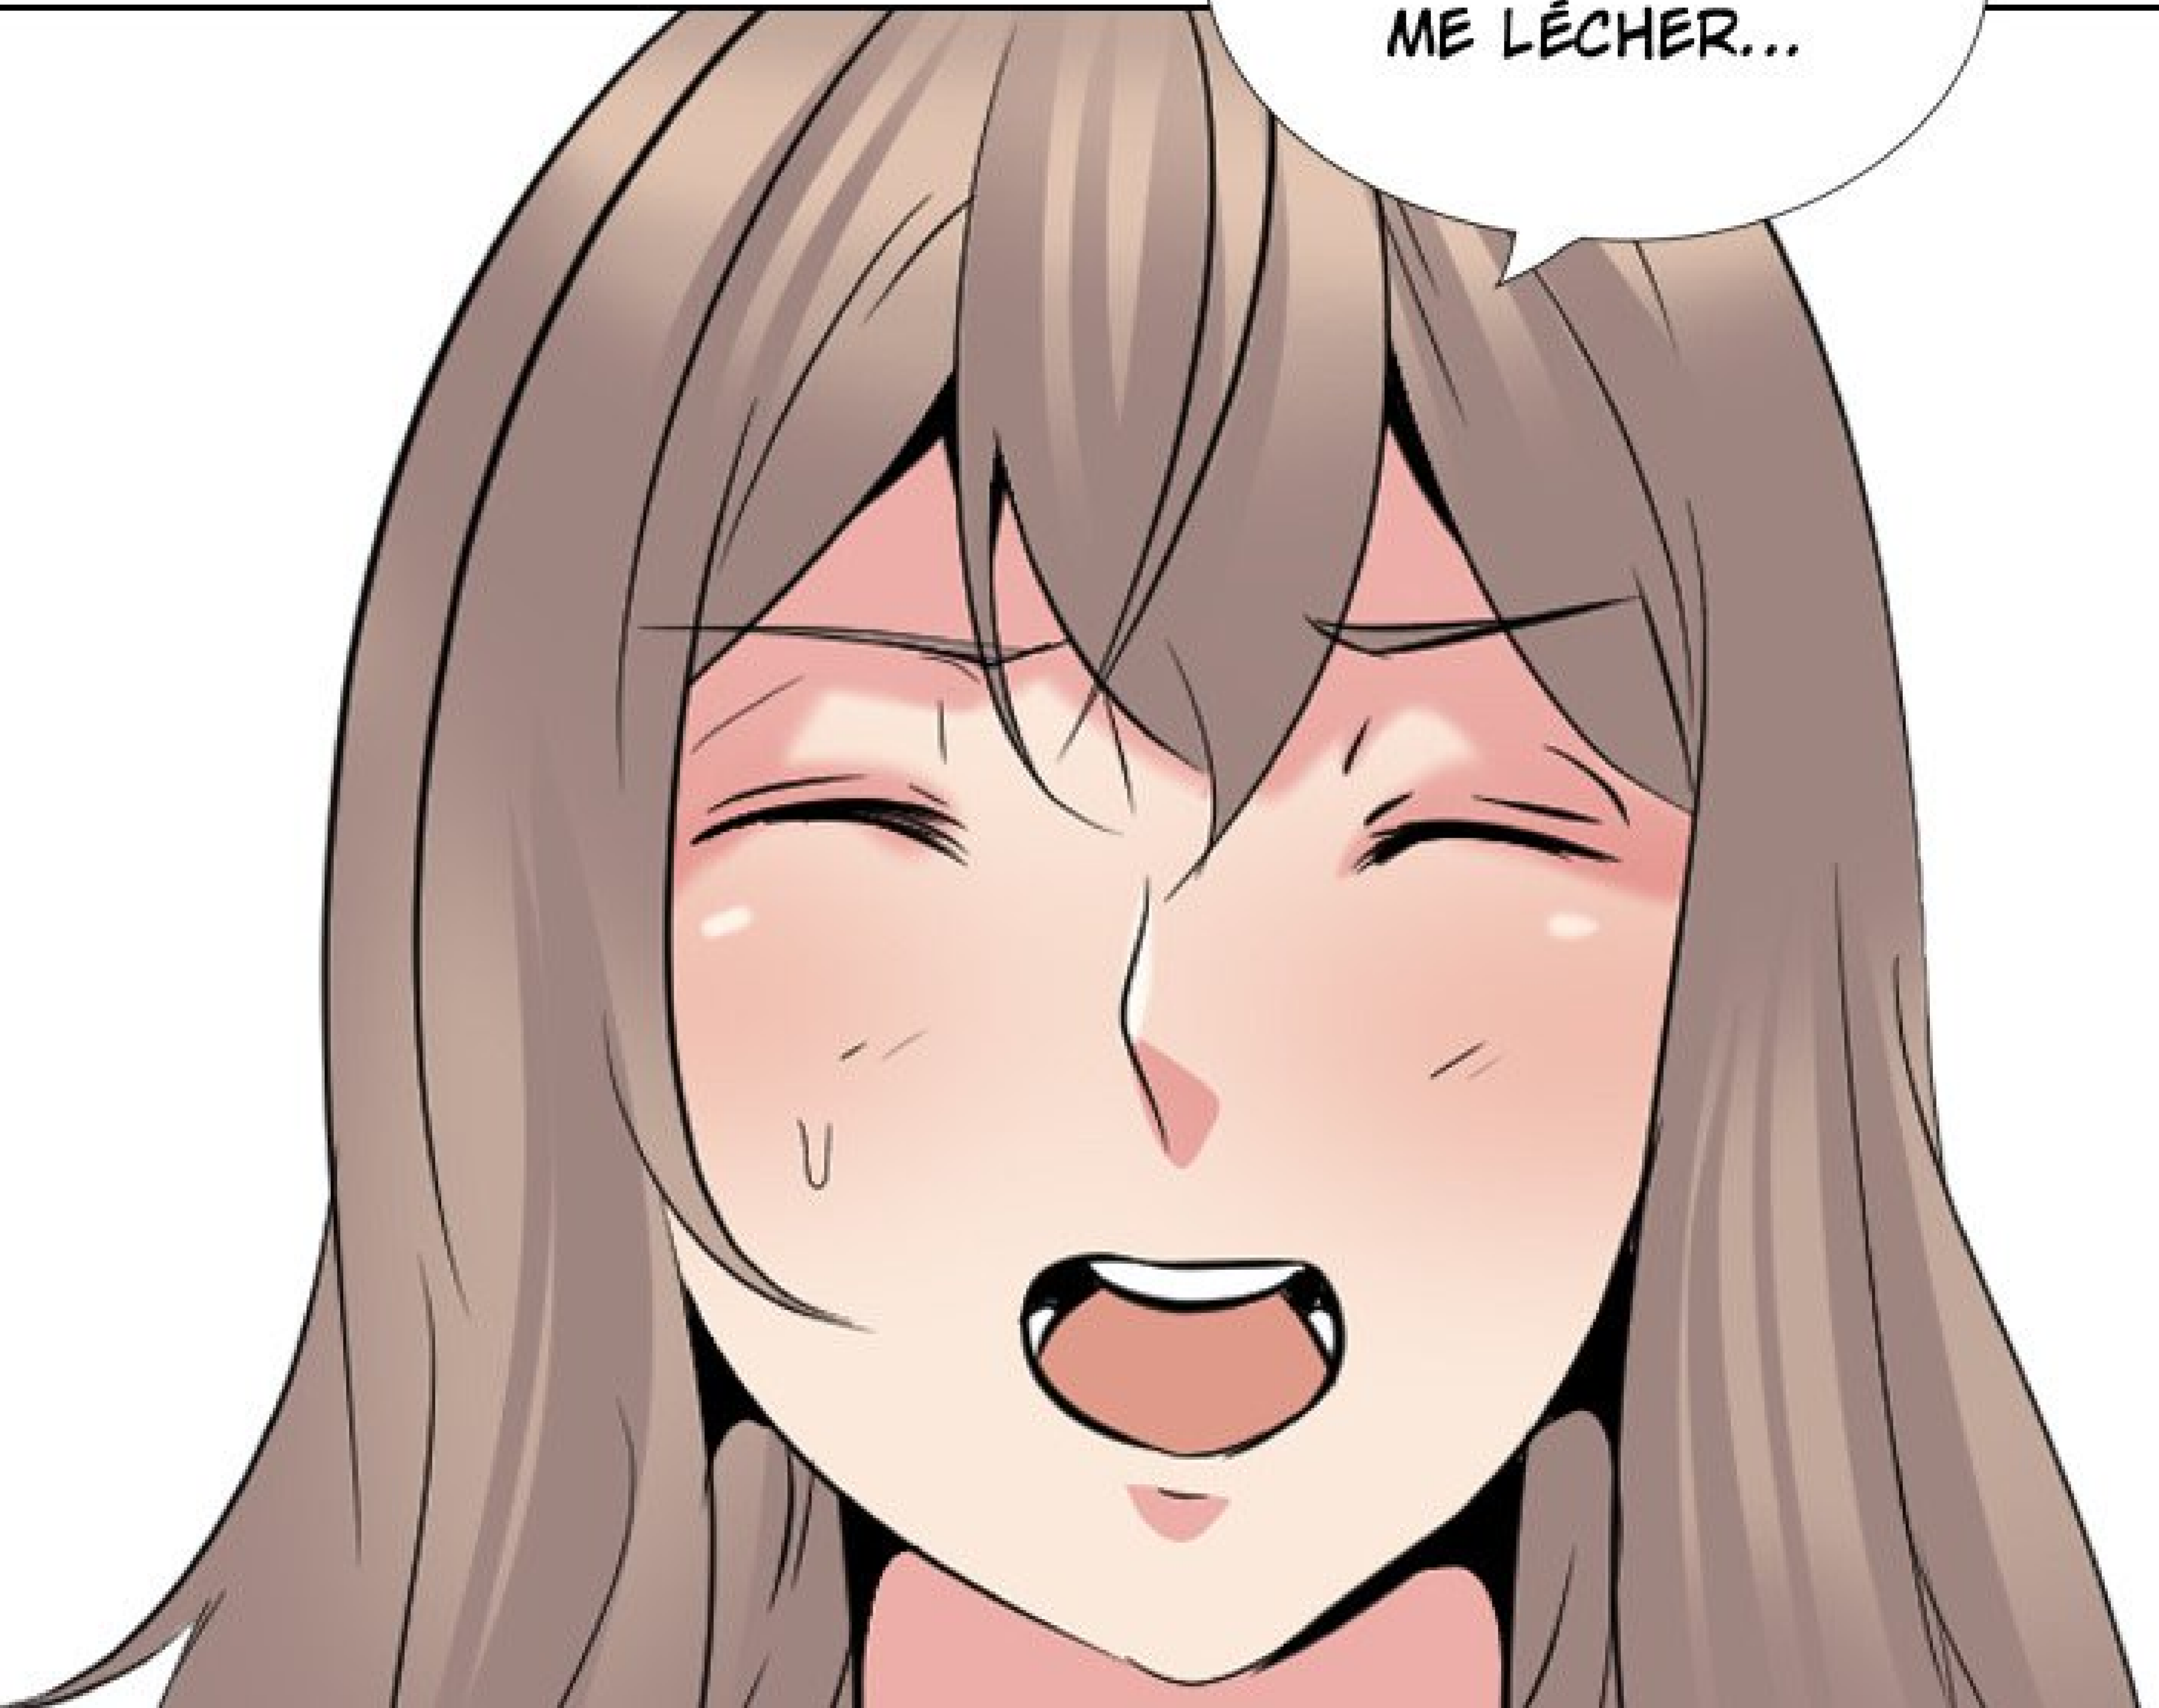

PEUT-ÊTRE QUE C'EST
PARCE QUE LAKE EST MON
PARTENAIRE...?! HAHAHA...!

TU LUI AS DEMANDÉ
DE FAIRE QUOI ?

JE LUI AI
DEMANDÉ DE
ME LÉCHER...

QU'EST-CE QUE TU
RACONTES, SUMMER...?!

FWIP

A close-up comic panel focusing on the lower half of a character's face. The character has light skin and is wearing a pinkish-red collar. Their lips are slightly parted, showing a small, dark, moist-looking object. A white speech bubble with a black outline is positioned to the left of the mouth, containing the text "ALORS...?". The background is a plain, light color.

A comic panel featuring a character with long, dark hair and a determined expression. The character is shown from the chest up, looking slightly to the right. A speech bubble originates from the character's mouth, containing the text "C'ÉTAIT POUR NOTRE ART." The background is plain white. The character's hair is dark grey or black, and their skin is a light, warm tone. The speech bubble is a simple oval shape with a tail pointing towards the character's mouth.