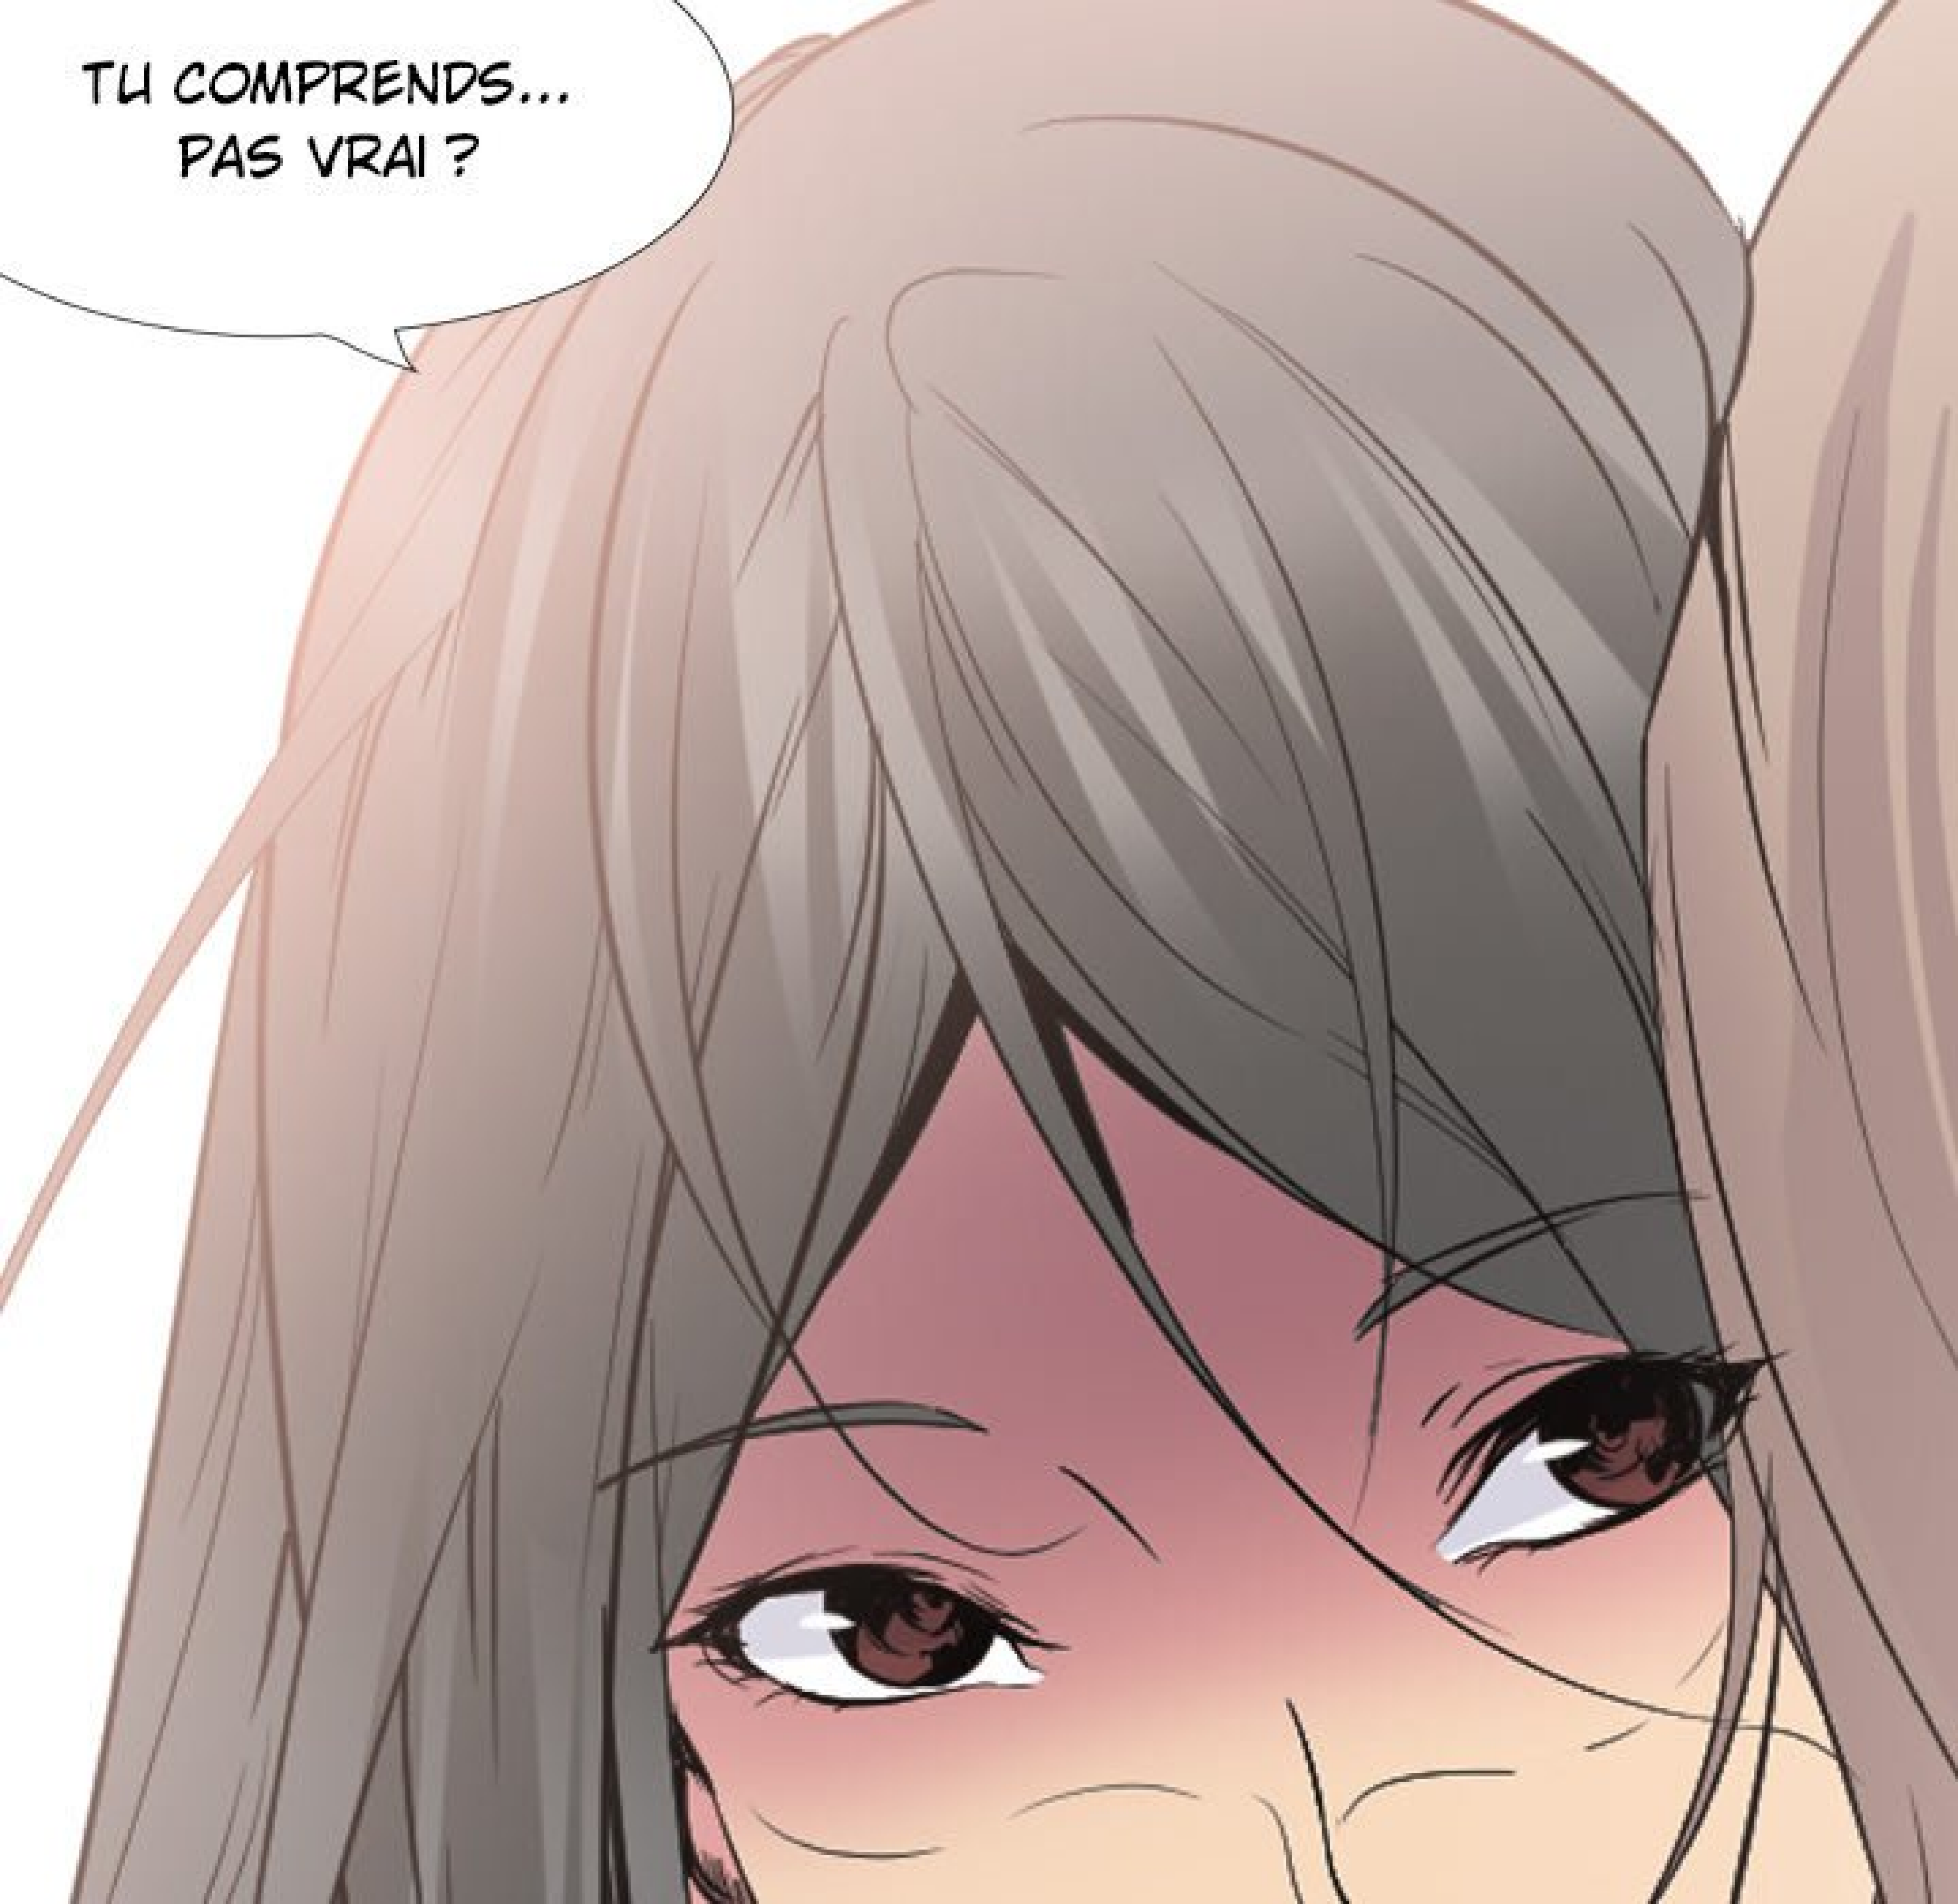

TU COMPRENDS...
PAS VRAI ?