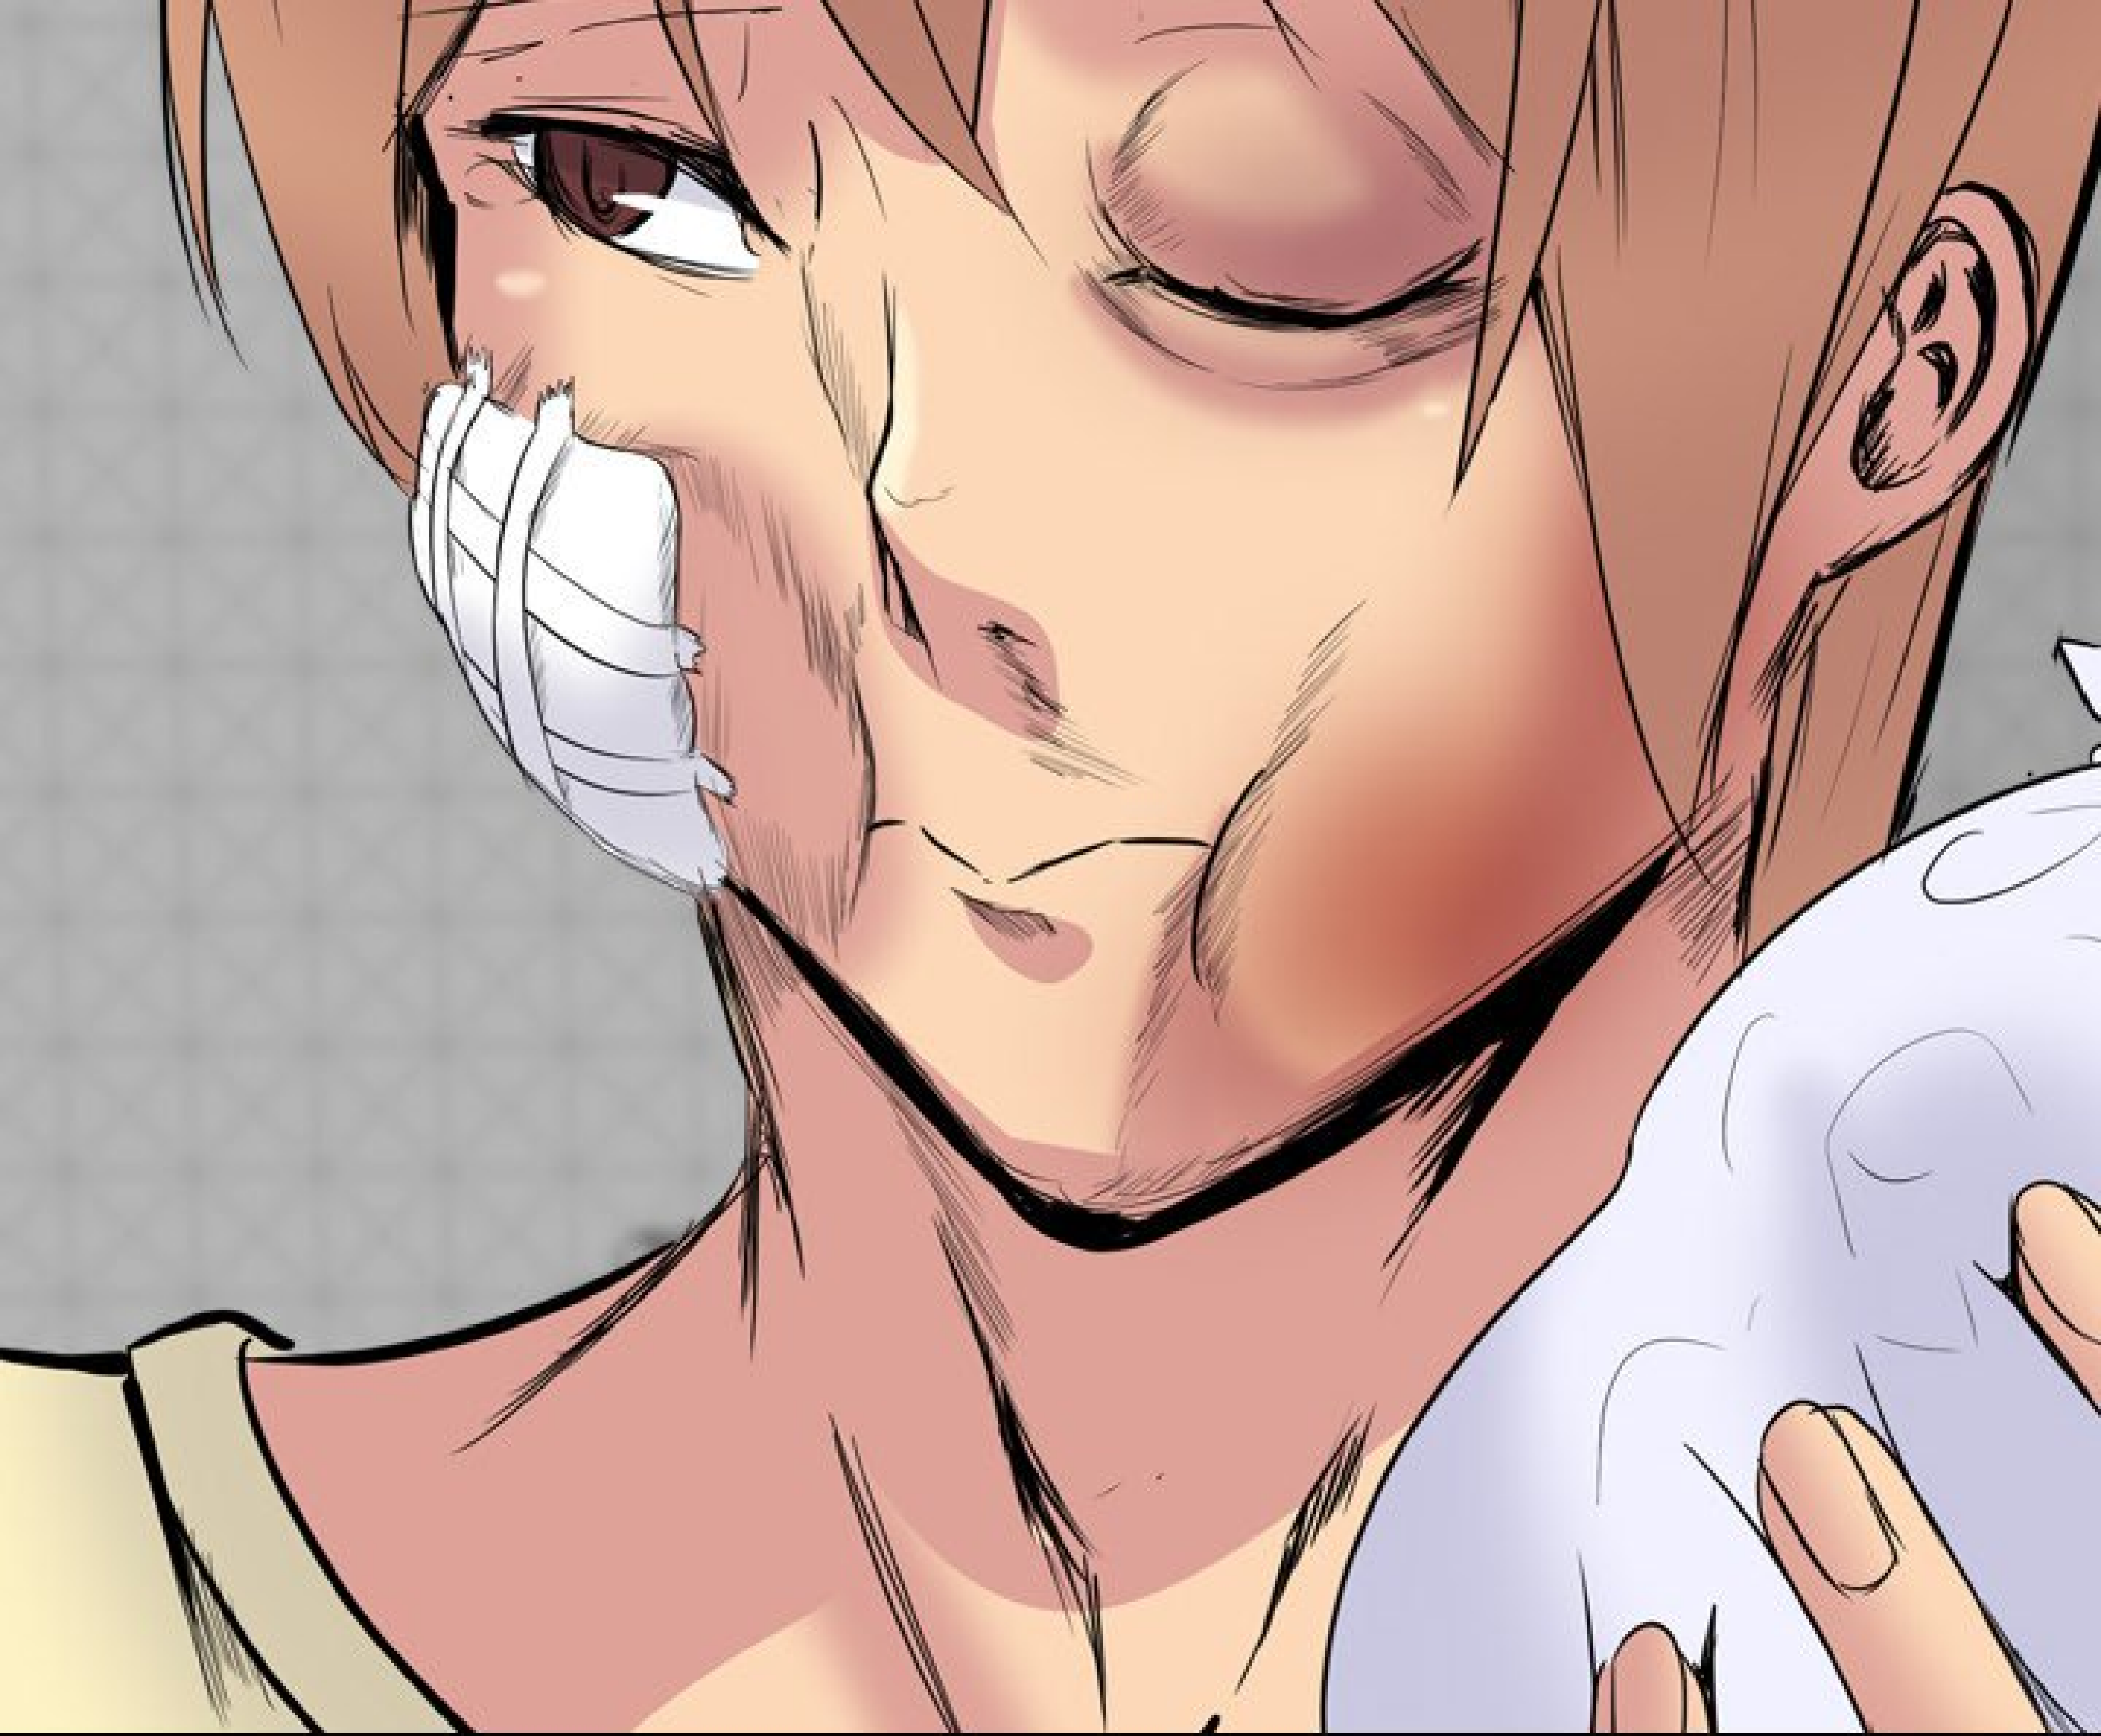

A comic panel featuring a character with long, dark hair and a determined expression. The character is shown from the chest up, looking slightly to the right. A speech bubble originates from the character's mouth, containing the text "C'ÉTAIT POUR NOTRE ART." The background is plain white. The character's hair is dark grey or black, and their skin is a light, warm tone. The speech bubble is a simple oval shape with a tail pointing towards the character's mouth.

AGH...

Ç-ÇA VA ?

ÇA A L'AIR D'ALLER...?

**NE BOUGE PAS !
JE N'AI PAS TERMINÉ DE
TE SOIGNER !**

A comic panel showing a character's reaction. The character is partially visible on the right side, wearing a dark blue jacket with a white collar and a light-colored shirt. A speech bubble on the left contains the text "ARGH! MERDE...".

ARGH!
MERDE...

C'EST QUOI, ÇA...?
J'AI JUSTE FAIT CE QUE
LA VIERGE M'A DIT...

JE TE L'AI DIT...
RAIN EST TERRIFIANTE...

OUI...
C'EST LA PREMIÈRE
FOIS QUE JE LA VOYAIS
COMME ÇA...

A comic book panel showing a character's neck and shoulder. The character has dark hair and is wearing a dark blue or black top. The background is a dark grey color. A white speech bubble is positioned in the lower right quadrant of the panel, containing the text "C'EST POUR ÇA QUE JE TE SOIGNE, LÀ...".