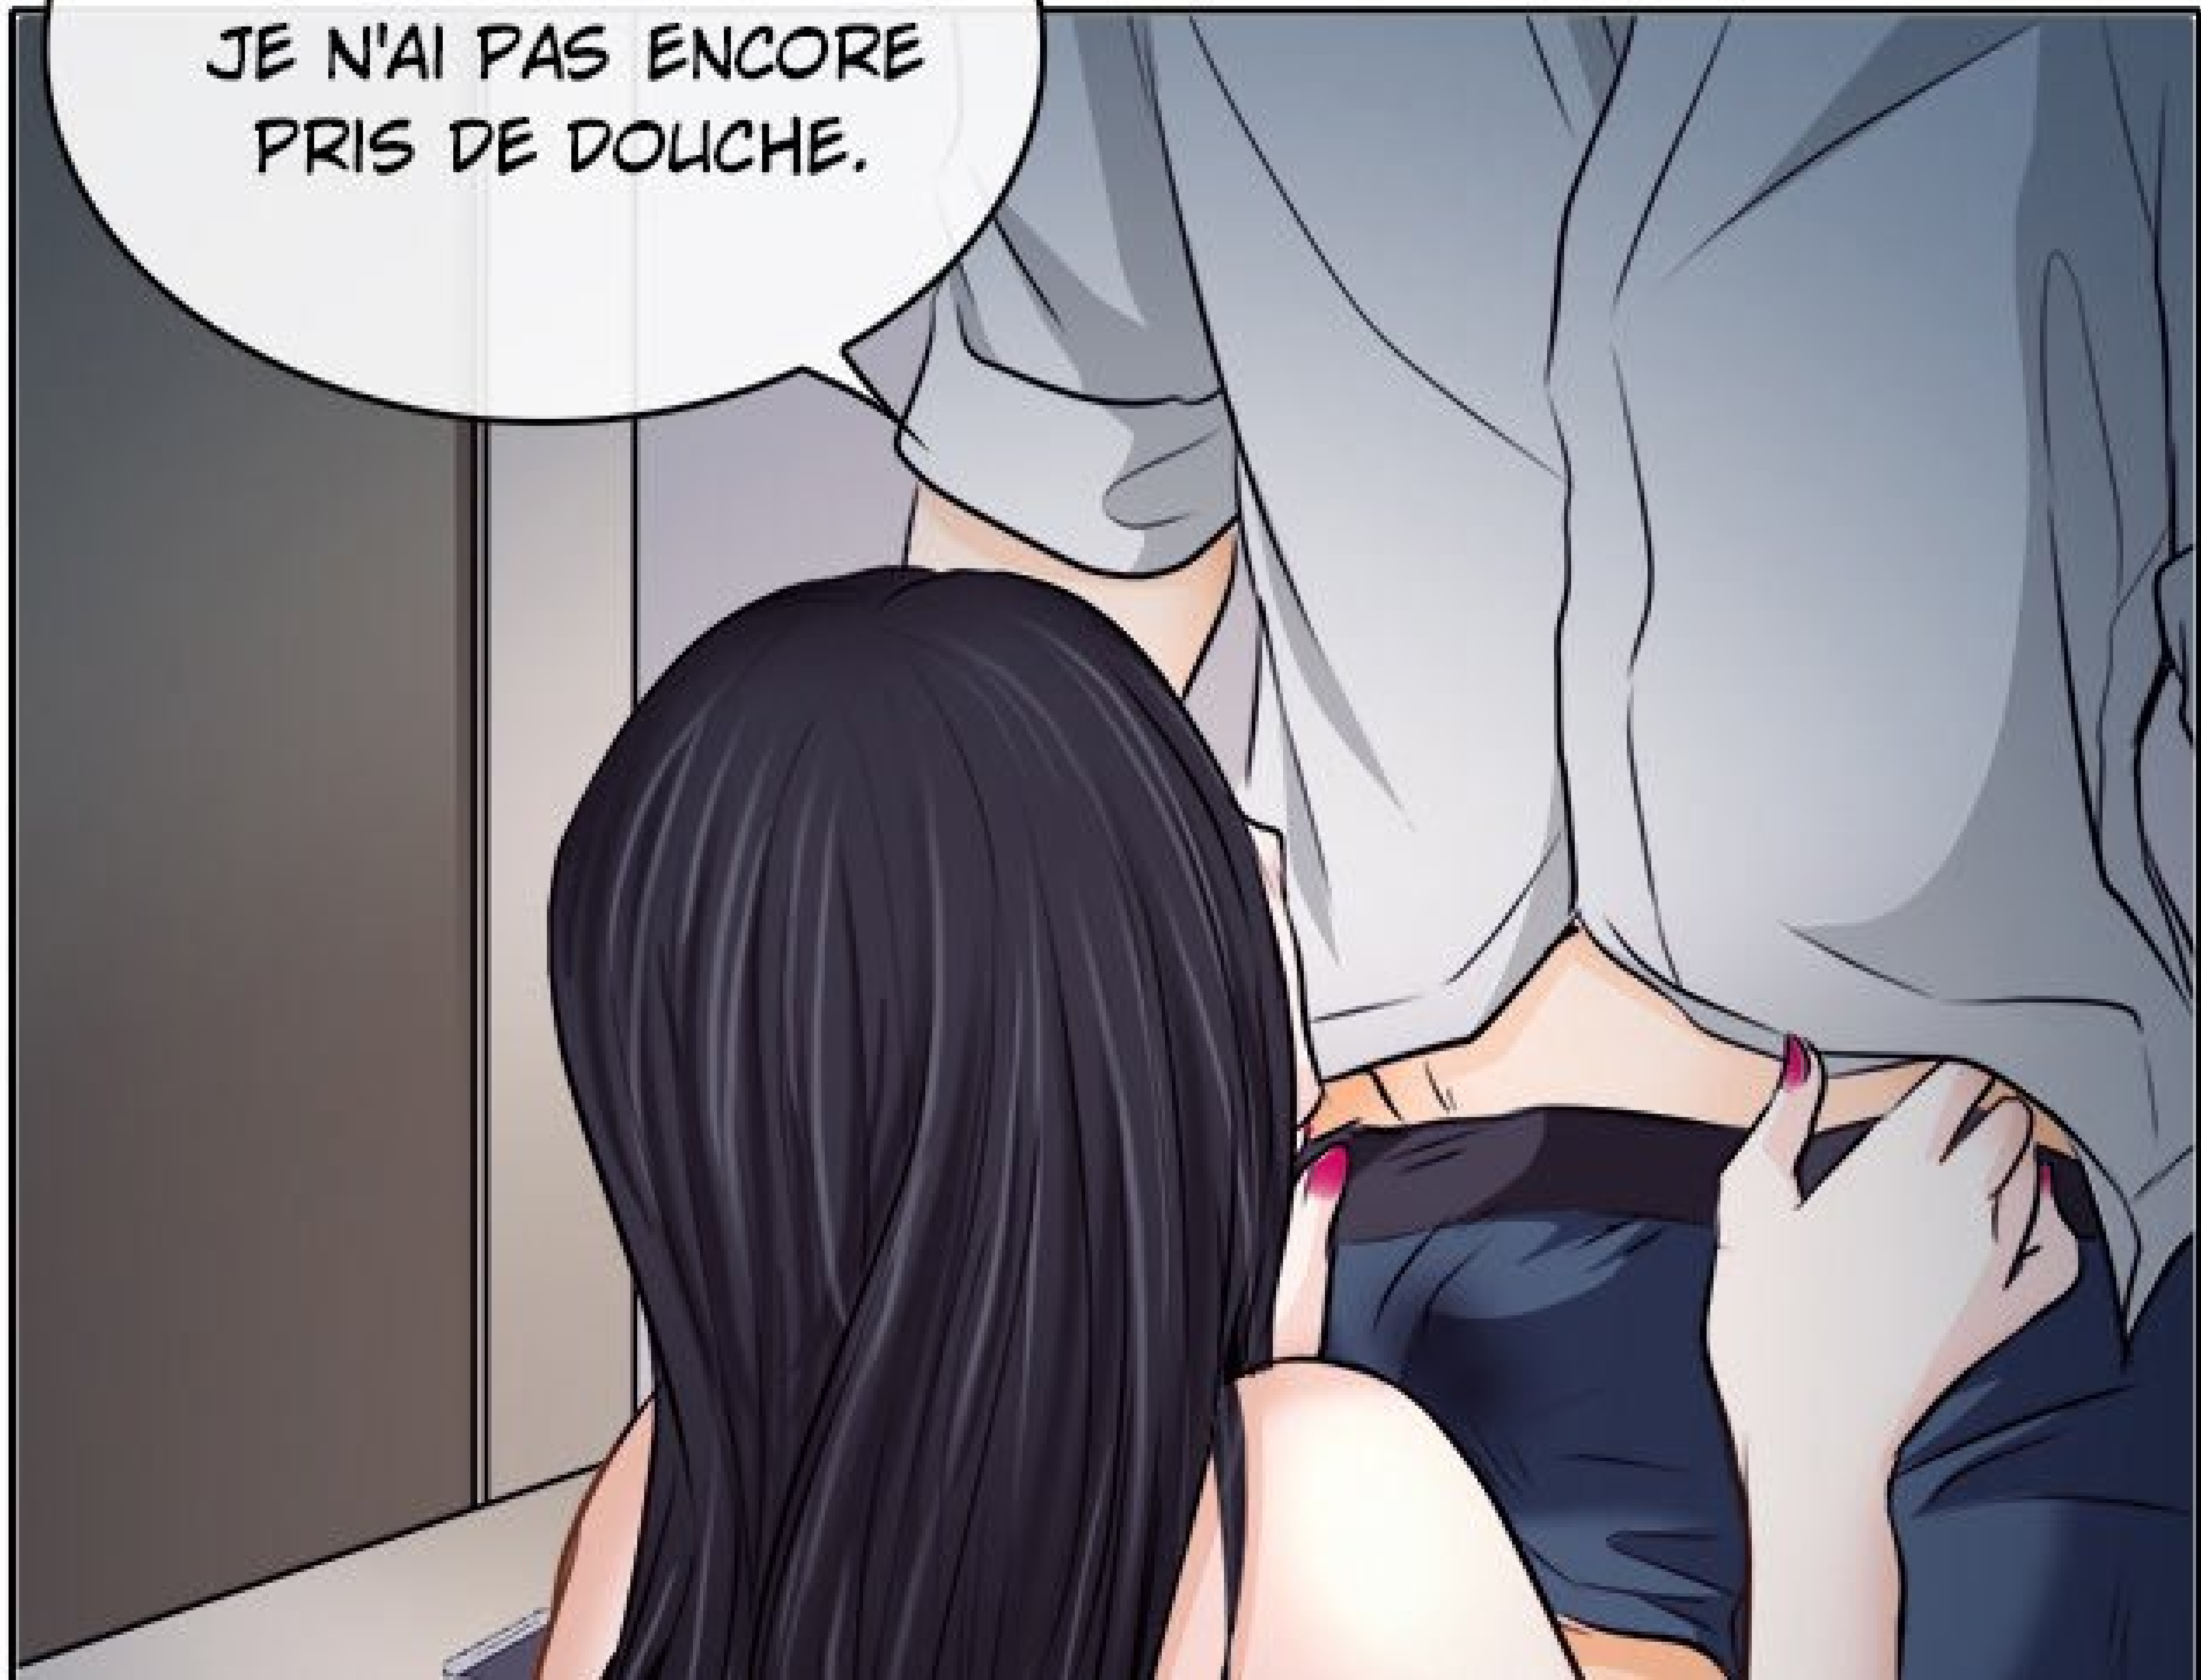

MATHE

NATALIE...

JE N'AI PAS ENCORE
PRIS DE DOUCHE.

A comic panel showing a close-up of a person's face, likely a man, with a speech bubble. The person's skin is a light brown color, and they are wearing a blue garment. The speech bubble is white with a black outline and contains the text "C'EST BON." in a simple, black, sans-serif font.