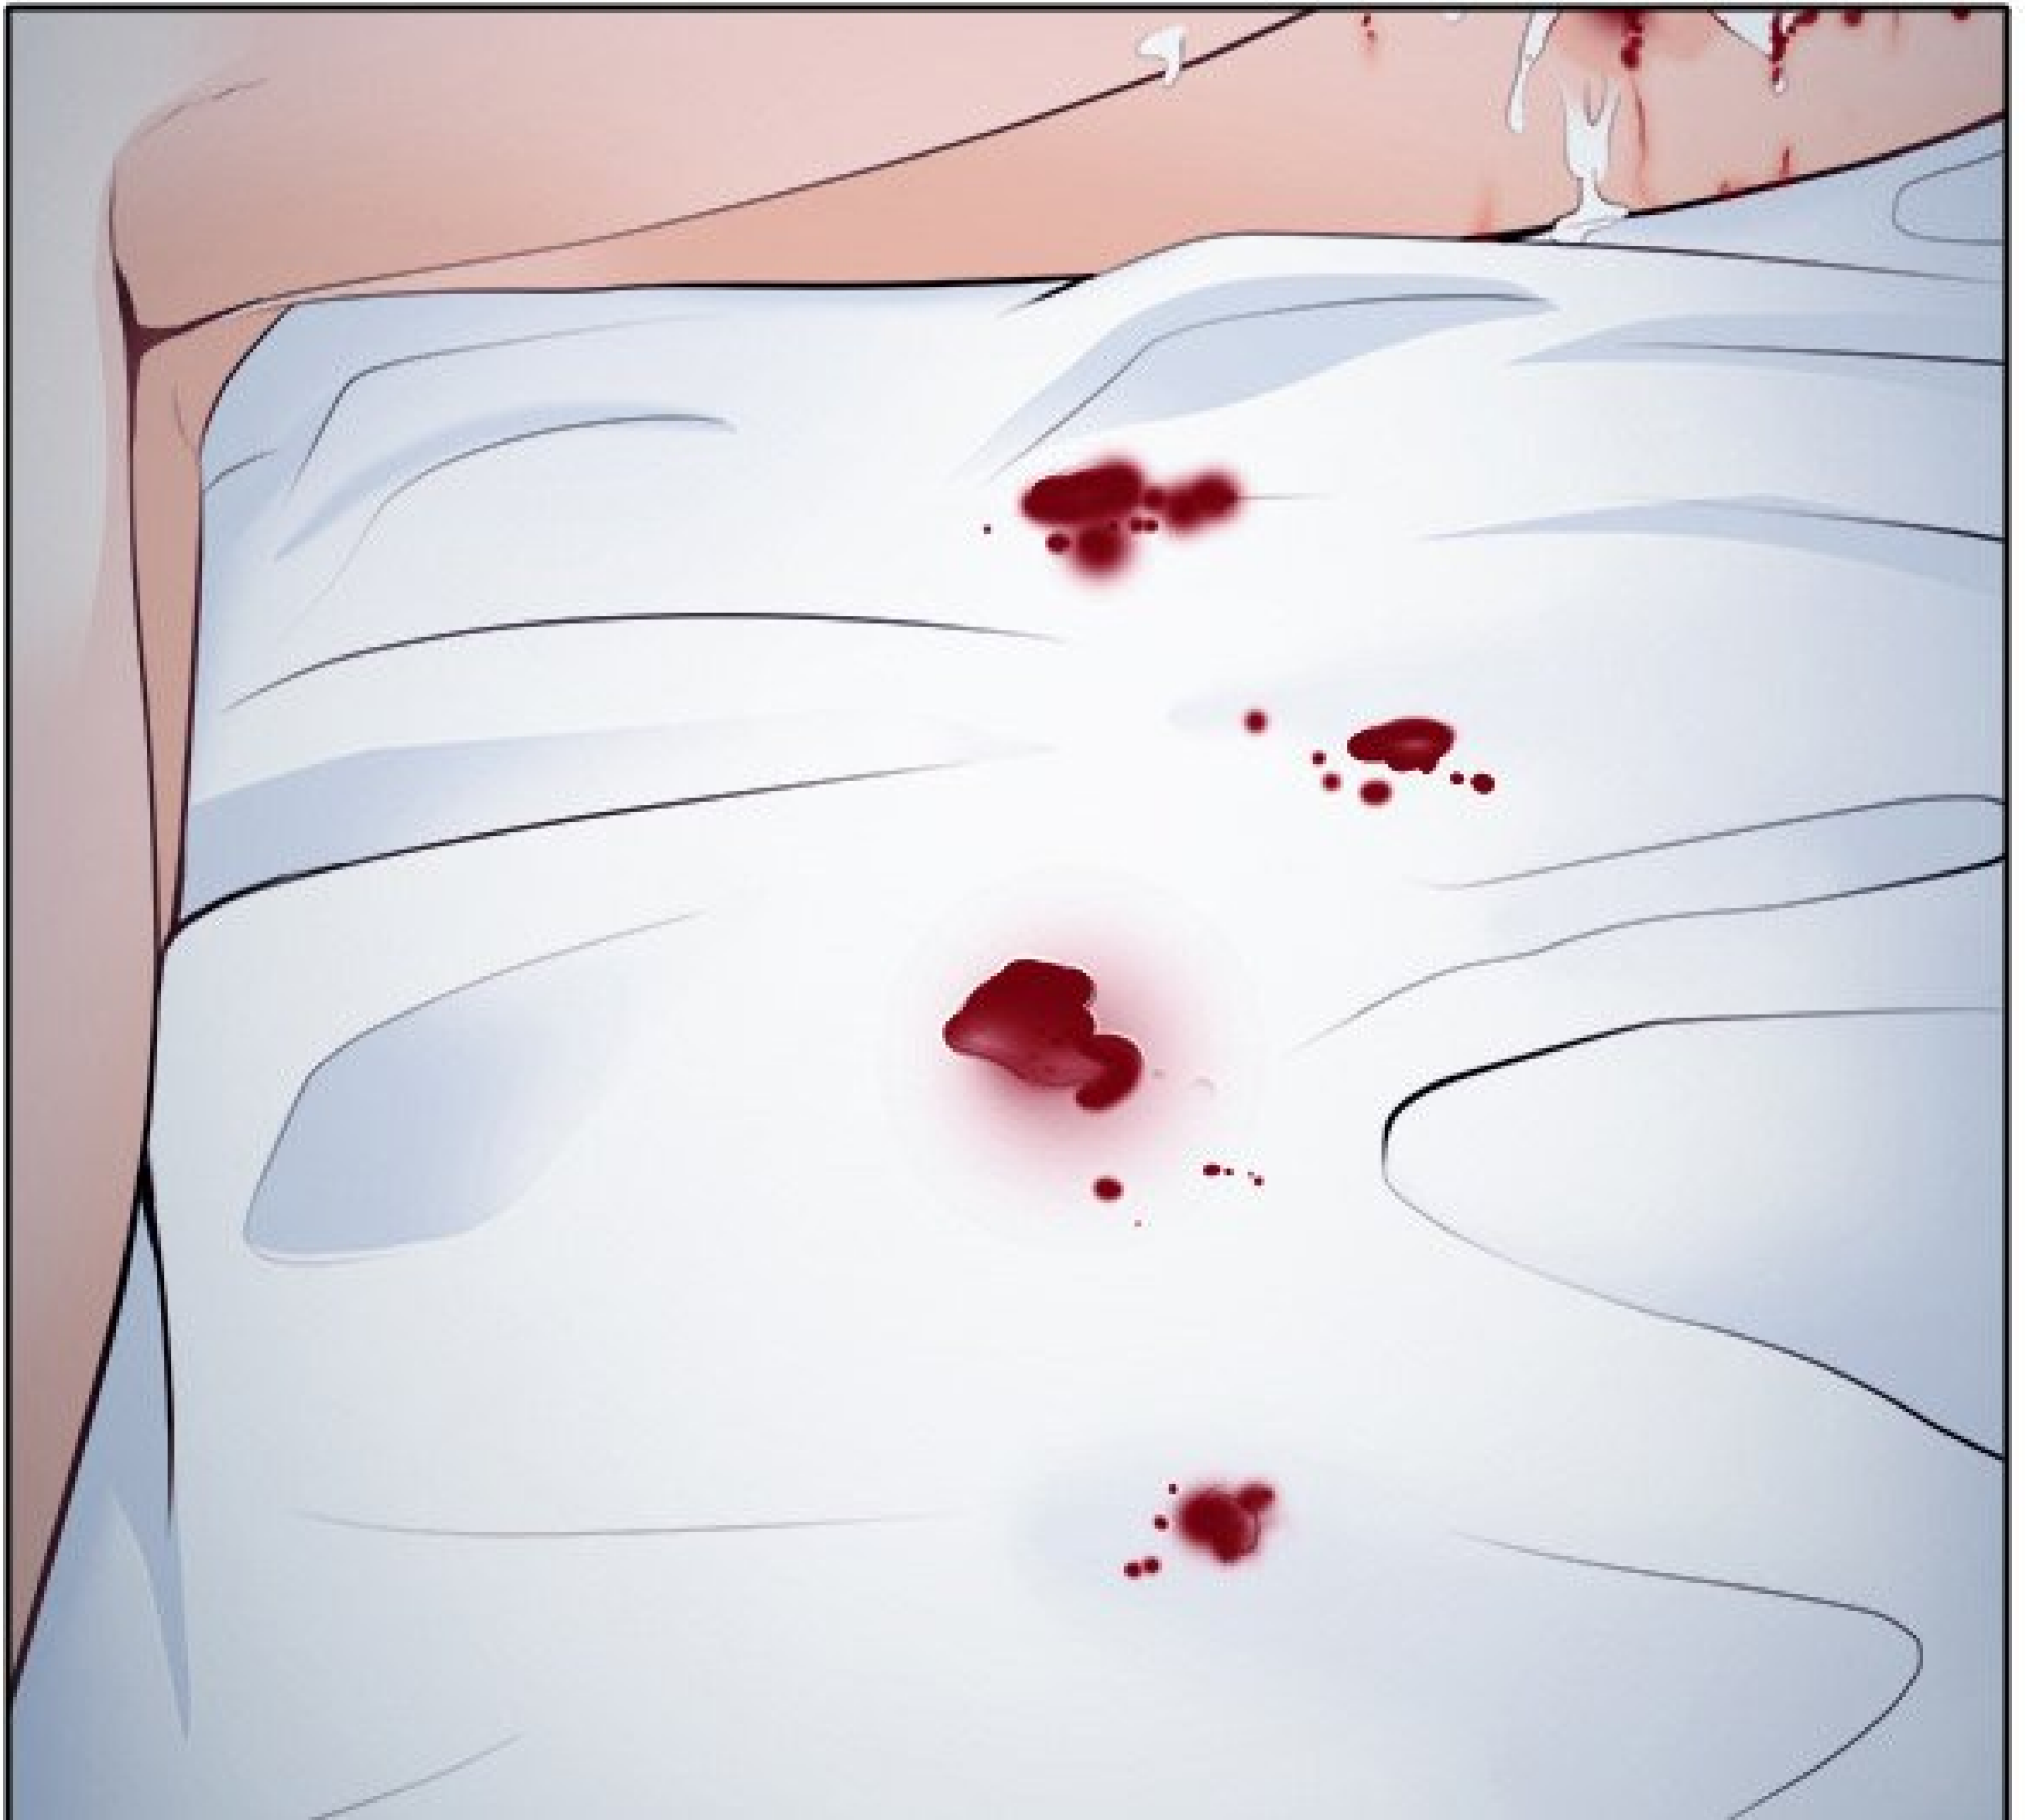

MATHE

NATALIE...

JE N'AI PAS ENCORE
PRIS DE DOUCHE.

A comic panel showing a close-up of a person's face, likely a man, with a speech bubble. The person's skin is a light brown color, and they are wearing a blue garment. The speech bubble is white with a black outline and contains the text "C'EST BON." in a simple, black, sans-serif font.

NATALIE...

EST-CE QUE
TU ÉTAIS...

VIERGE...?!

À SUIVRE...