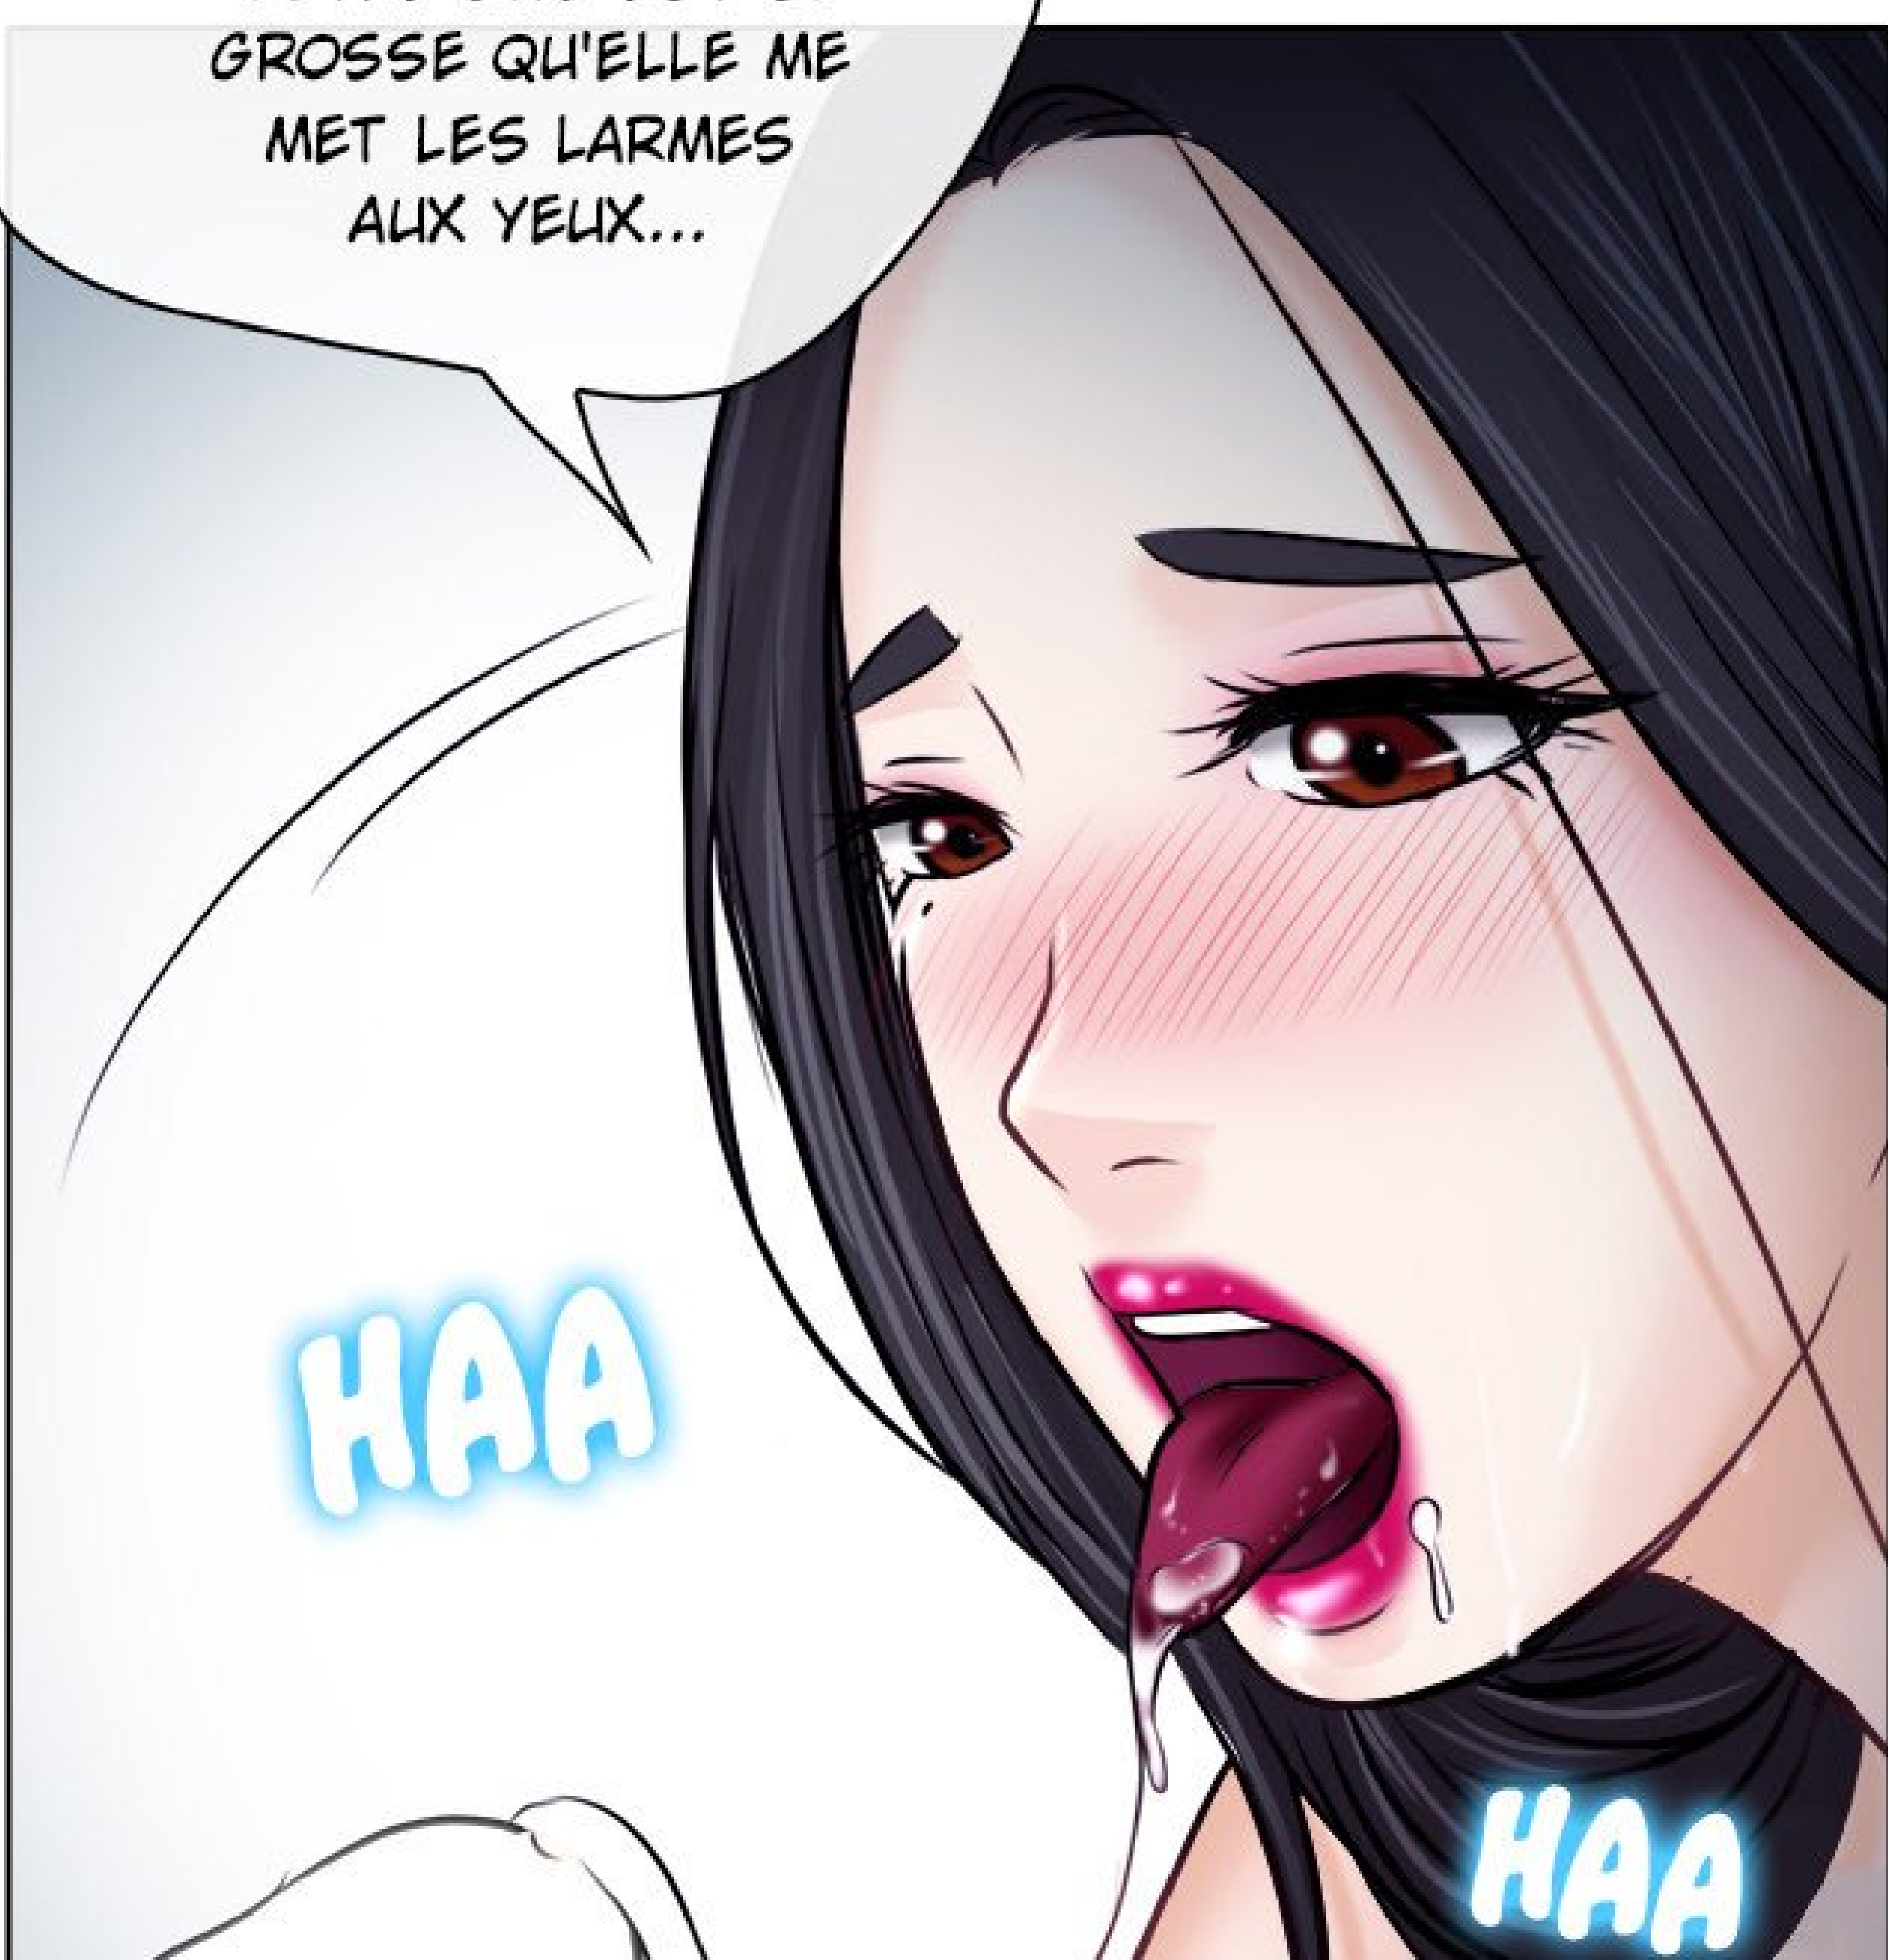

PROFESSEUR...
VOTRE BITE EST SI
GROSSE QU'ELLE ME
MET LES LARMES
AUX YEUX...

HAA

HAA