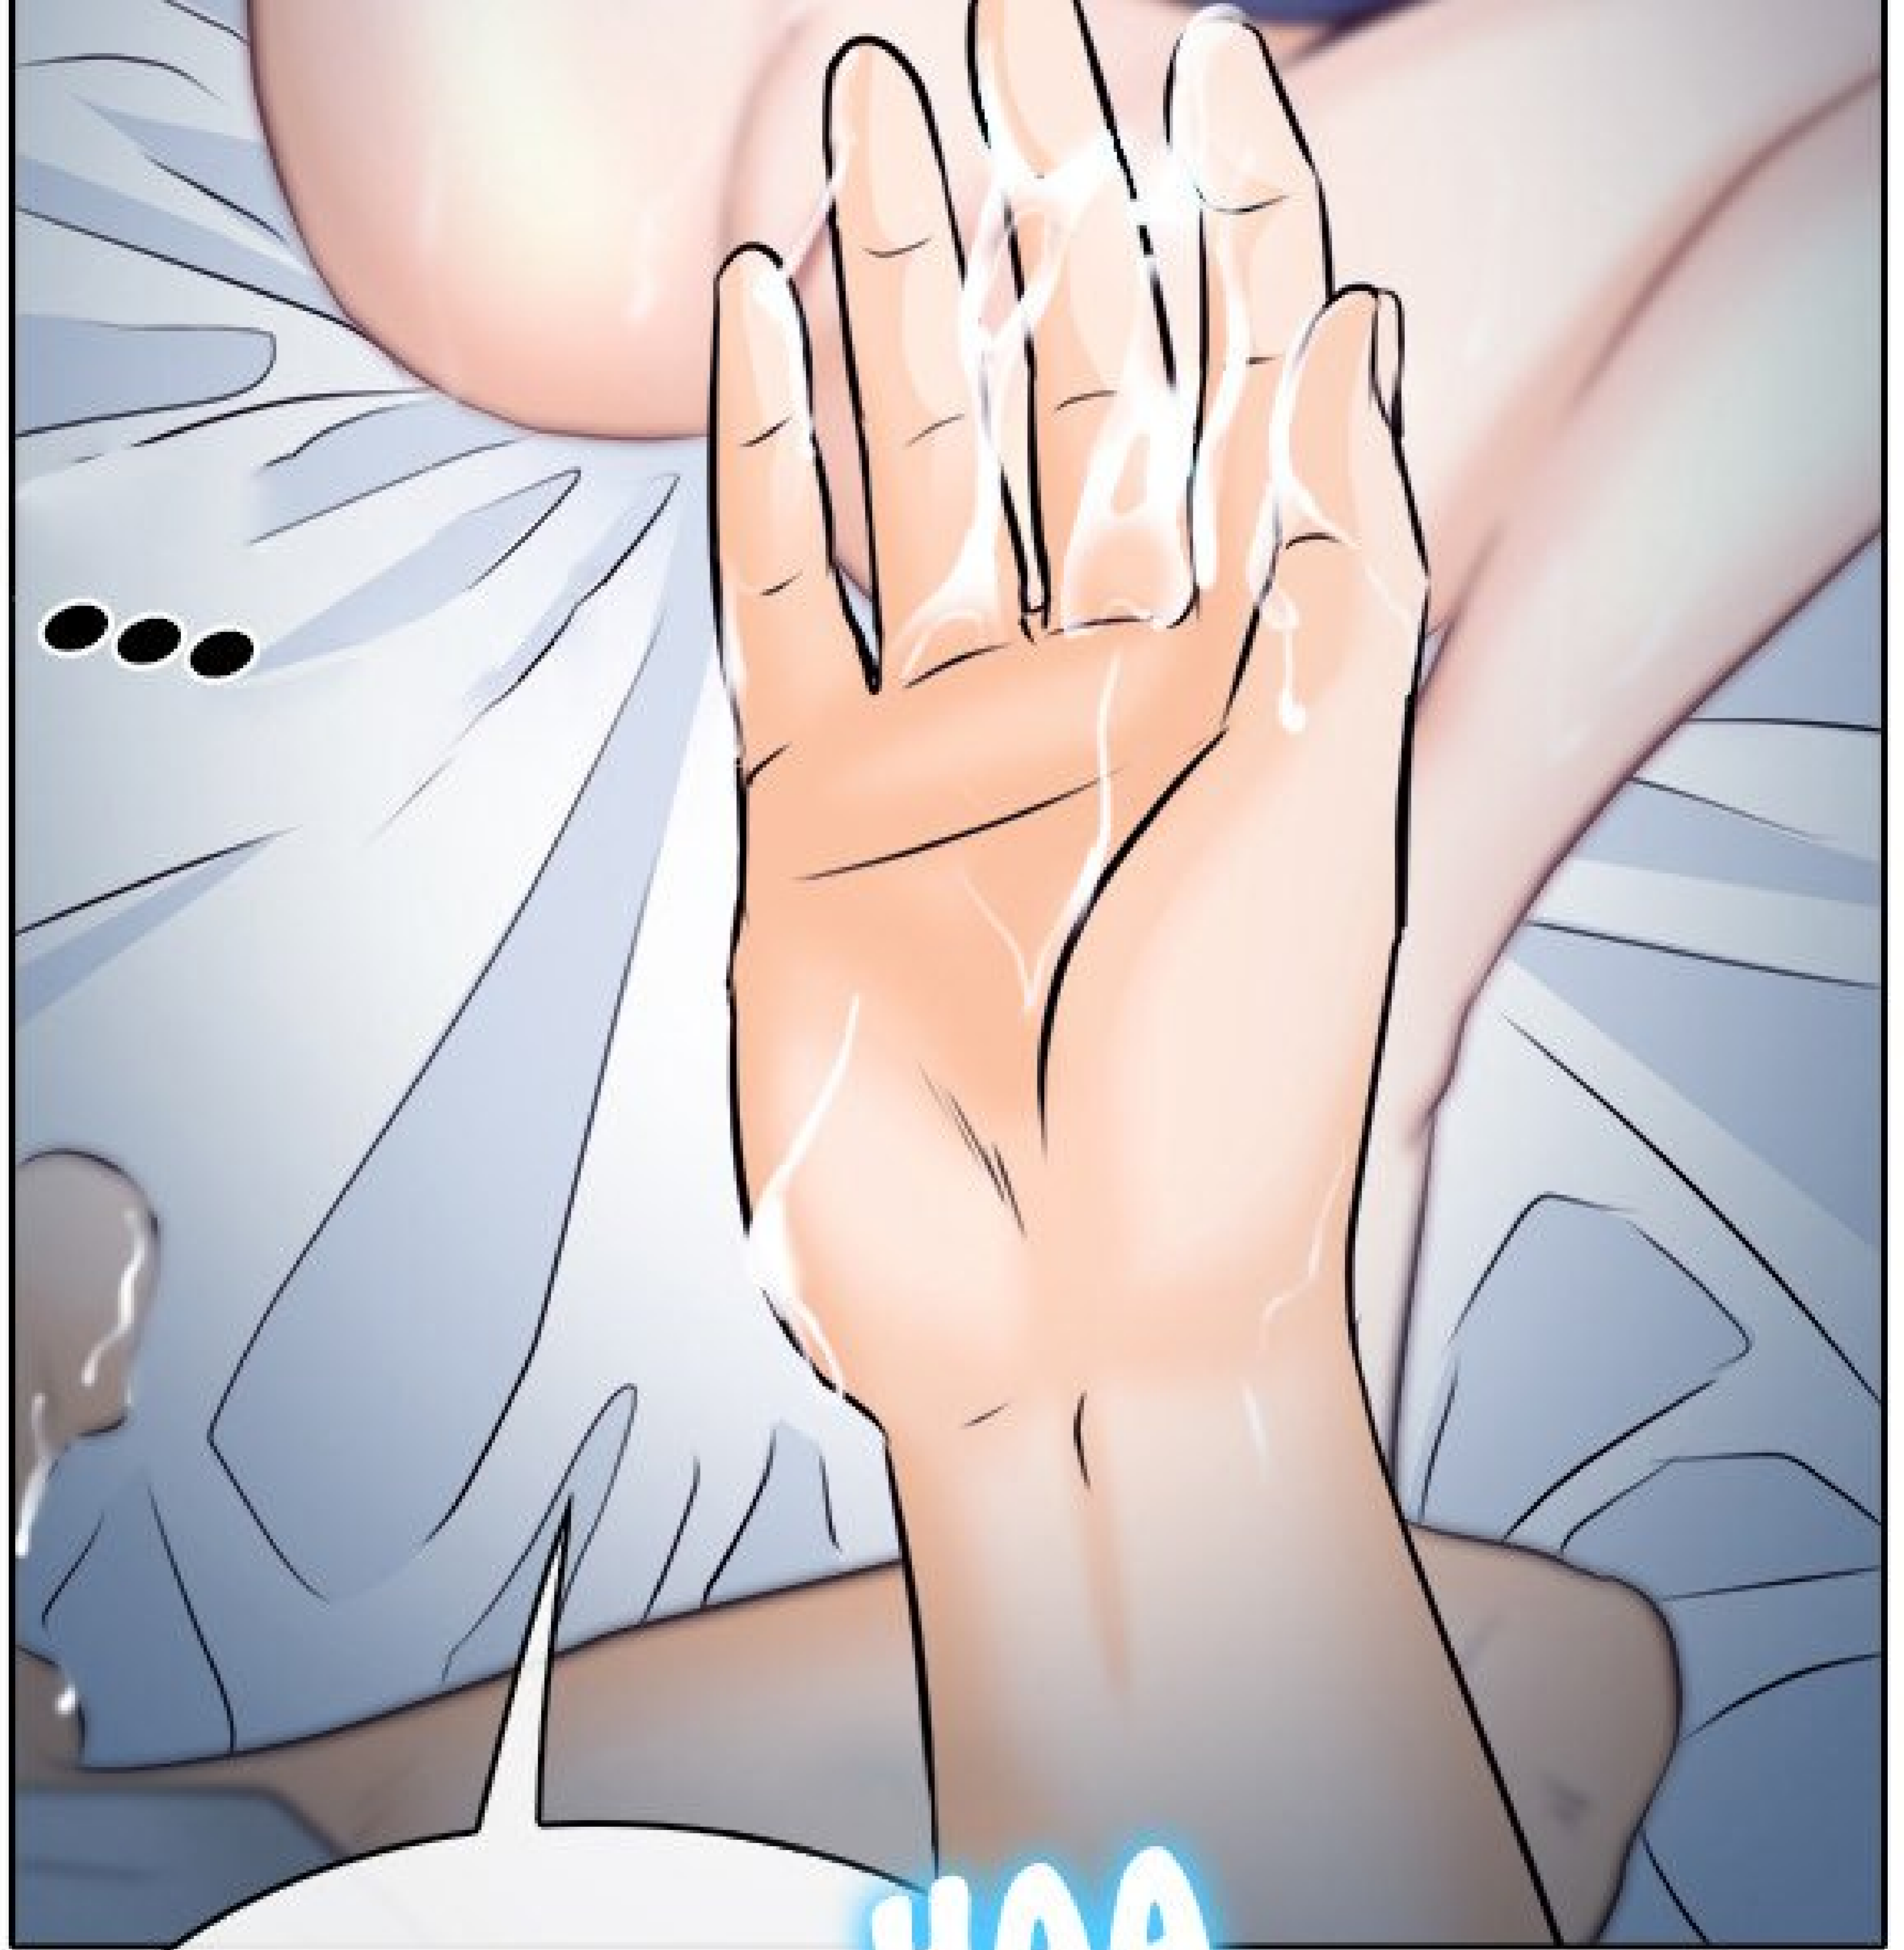

HAA

NE REGARDEZ PAS...
C'EST EMBARRASSANT...